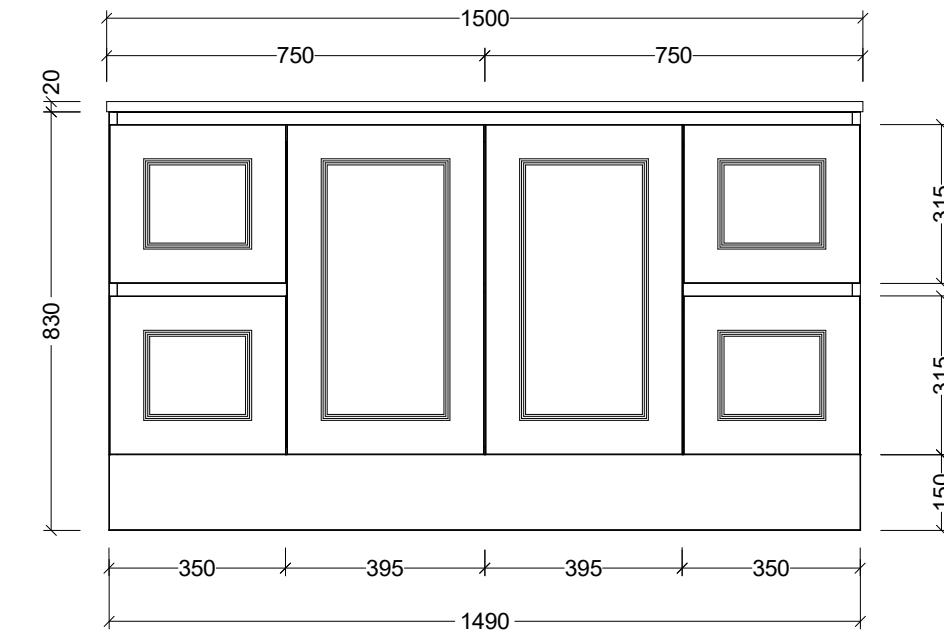

CABINET DETAILS

Range	Nevada Classic 1500
Description	Centre Bowl Freestanding
Cabinet SKU	NCV-VCO-1500-C-X-F
TOP DETAILS	
Available Tops:	Alpha Ceramic
	Regal Mineral
	Stadium Mineral
	SilkSurface
	Stone

Timberline Bathroom Products Pty Ltd
22 Myrtle Drive, Armidale NSW 2350
www.timberline.com.au | 02 6773 8500

PLEASE NOTE: Due to the manufacturing process of ceramic tops, size variation (+/- 3%) is to be expected. E&OE. Copyright ©