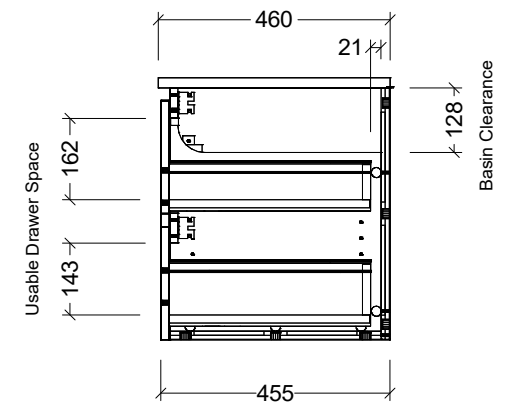

CABINET DETAILS

Range	Nevada Classic 1200
Description	Centre Bowl Wall Hung
Cabinet SKU	NCV-VCO-1200-C-X-W
TOP DETAILS	
Available Tops:	Alpha Ceramic
	Regal Mineral
	Stadium Mineral
	SilkSurface
	Stone

Timberline Bathroom Products Pty Ltd
22 Myrtle Drive, Armidale NSW 2350
www.timberline.com.au | 02 6773 8500

PLEASE NOTE: Due to the manufacturing process of ceramic tops, size variation (+/- 3%) is to be expected. E&OE. Copyright ©

LH and RH Drawer Options Available