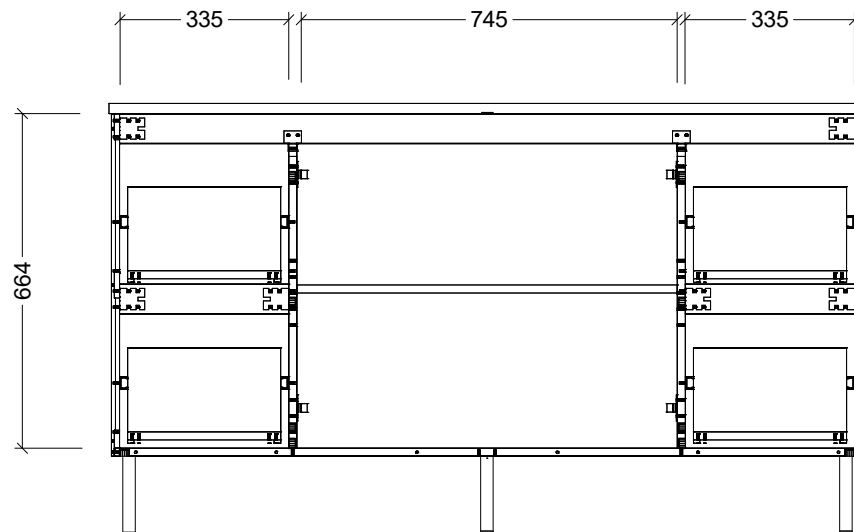

CABINET DETAILS

Range	Nevada Classic 1500
Description	Centre Bowl on Legs
Cabinet SKU	NCV-VCO-1500-C-X-L

TOP DETAILS

Available Tops:	Alpha Ceramic
	Regal Mineral
	Stadium Mineral
	SilkSurface
	Stone

Timberline Bathroom Products Pty Ltd
22 Myrtle Drive, Armidale NSW 2350
www.timberline.com.au | 02 6773 8500

PLEASE NOTE: Due to the manufacturing process of ceramic tops, size variation (+/- 3%) is to be expected. E&OE. Copyright ©