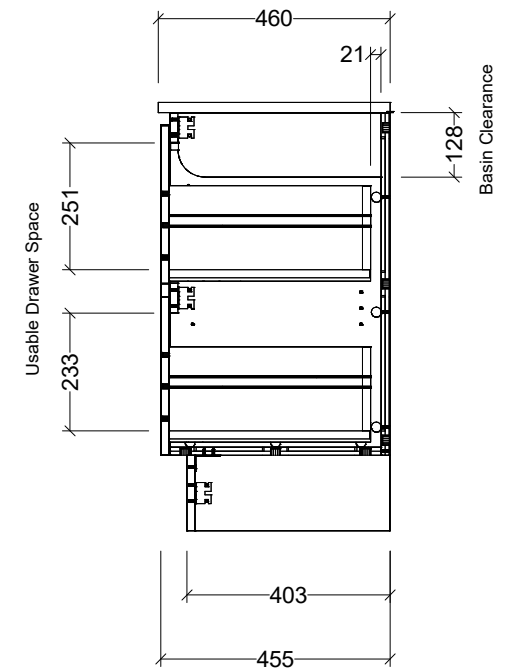

CABINET DETAILS

Range	Nevada Classic 1500
Description	Double Bowl Floorstanding
Cabinet SKU	NCV-VCO-1500-D-X-F
TOP DETAILS	
Available Tops:	Waste Centres (mm):
Alpha Ceramic	410
Regal Mineral	420
Stadium Mineral	420
SilkSurface	420
Stone	420

Timberline Bathroom Products Pty Ltd
22 Myrtle Drive, Armidale NSW 2350
www.timberline.com.au | 02 6773 8500

PLEASE NOTE: Due to the manufacturing process of ceramic tops, size variation (+/- 3%) is to be expected. E&OE. Copyright ©