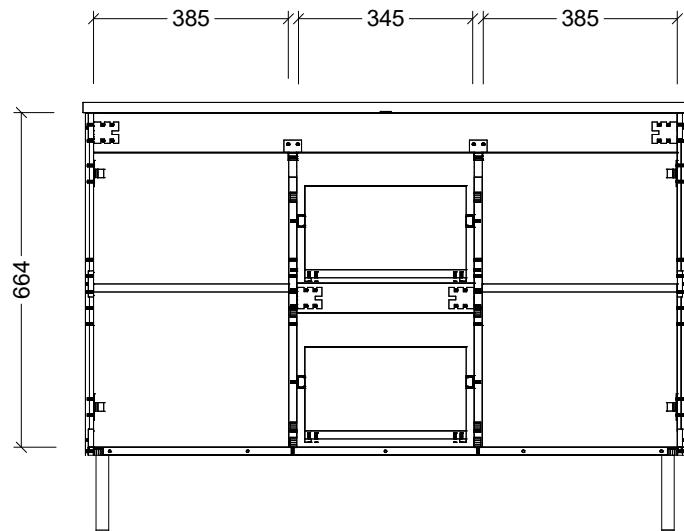

T Timberline

CABINET DETAILS

Range	Nevada Classic 1200
Description	Double Bowl on Legs
Cabinet SKU	NCV-VCO-1200-D-X-L

TOP DETAILS

Available Tops:	Waste Centres (mm):
Alpha Ceramic	295
SilkSurface	320
Stone	320

Timberline Bathroom Products Pty Ltd
22 Myrtle Drive, Armidale NSW 2350
www.timberline.com.au | 02 6773 8500

PLEASE NOTE: Due to the manufacturing process of ceramic tops, size variation (+/- 3%) is to be expected. E&OE. Copyright ©