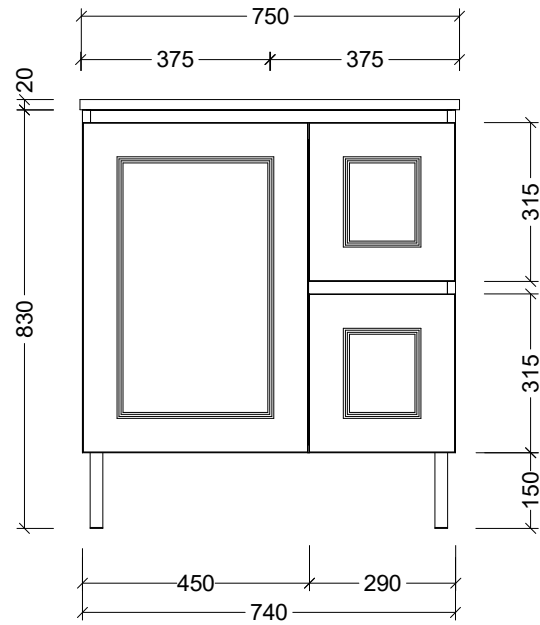

CABINET DETAILS

Range	Nevada Classic 750
Description	Centre Bowl on Legs
Cabinet SKU	NCV-VCO-750-C-X-L

TOP DETAILS

Available Tops:	Alpha Ceramic
	Regal Mineral
	Stadium Mineral
	SilkSurface
	Stone

Timberline Bathroom Products Pty Ltd
22 Myrtle Drive, Armidale NSW 2350
www.timberline.com.au | 02 6773 8500

PLEASE NOTE: Due to the manufacturing process of ceramic tops, size variation (+/- 3%) is to be expected. E&OE. Copyright ©