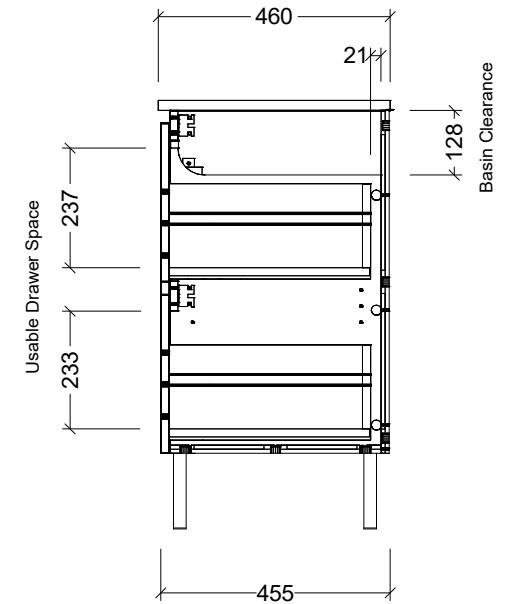

LH and RH Drawer Options Available