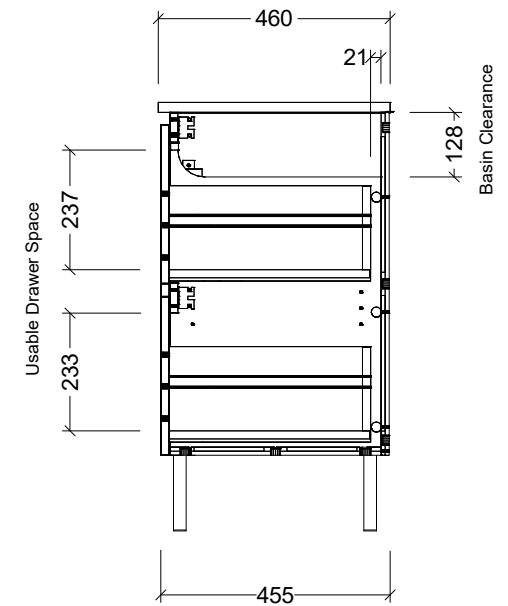

LH and RH Drawer Options Available