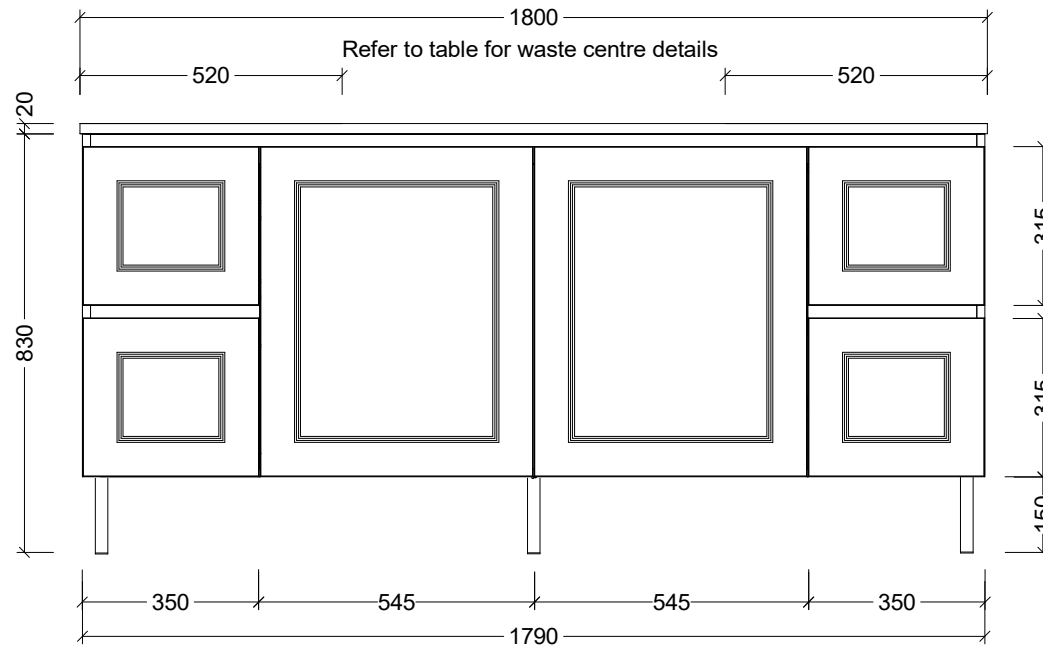

CABINET DETAILS

Range	Nevada Classic 1800
Description	Double Bowl on Legs
Cabinet SKU	NCV-VCO-1800-D-X-L

TOP DETAILS

Available Tops:	Waste Centres (mm):
Regal Mineral	520
Stadium Mineral	520
SilkSurface	520
Stone	520

Timberline Bathroom Products Pty Ltd
22 Myrtle Drive, Armidale NSW 2350
www.timberline.com.au | 02 6773 8500

PLEASE NOTE: Due to the manufacturing process of ceramic tops, size variation (+/- 3%) is to be expected. E&OE. Copyright ©