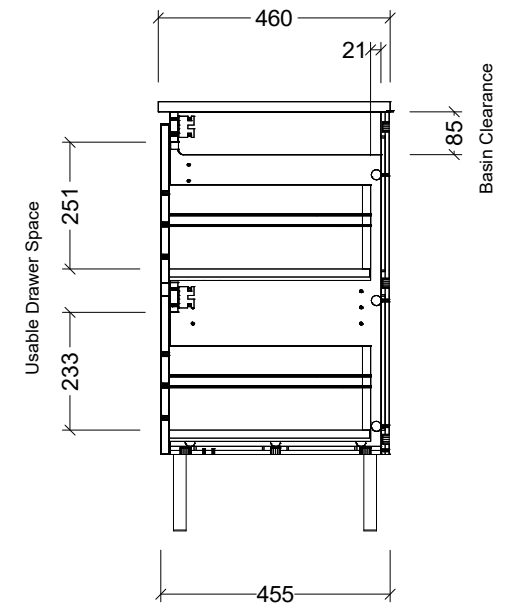

CABINET DETAILS

Range	Nevada Classic 1800
Description	Centre Bowl on Legs
Cabinet SKU	NCV-VCO-1800-C-X-L

TOP DETAILS

Available Tops:	Alpha Ceramic
	Regal Mineral
	Stadium Mineral
	SilkSurface
	Stone

Timberline Bathroom Products Pty Ltd
22 Myrtle Drive, Armidale NSW 2350
www.timberline.com.au | 02 6773 8500

PLEASE NOTE: Due to the manufacturing process of ceramic tops, size variation (+/- 3%) is to be expected. E&OE. Copyright ©