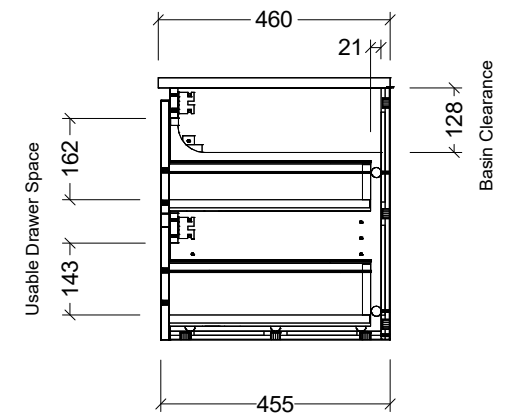

CABINET DETAILS

Range	Nevada Classic 900
Description	Centre Bowl Wall Hung
Cabinet SKU	NCV-VCO-900-C-X-W
TOP DETAILS	
Available Tops:	Alpha Ceramic
	Regal Mineral
	Stadium Mineral
	SilkSurface
	Stone

Timberline Bathroom Products Pty Ltd
22 Myrtle Drive, Armidale NSW 2350
www.timberline.com.au | 02 6773 8500

PLEASE NOTE: Due to the manufacturing process of ceramic tops, size variation (+/- 3%) is to be expected. E&OE. Copyright ©

LH and RH Drawer Options Available