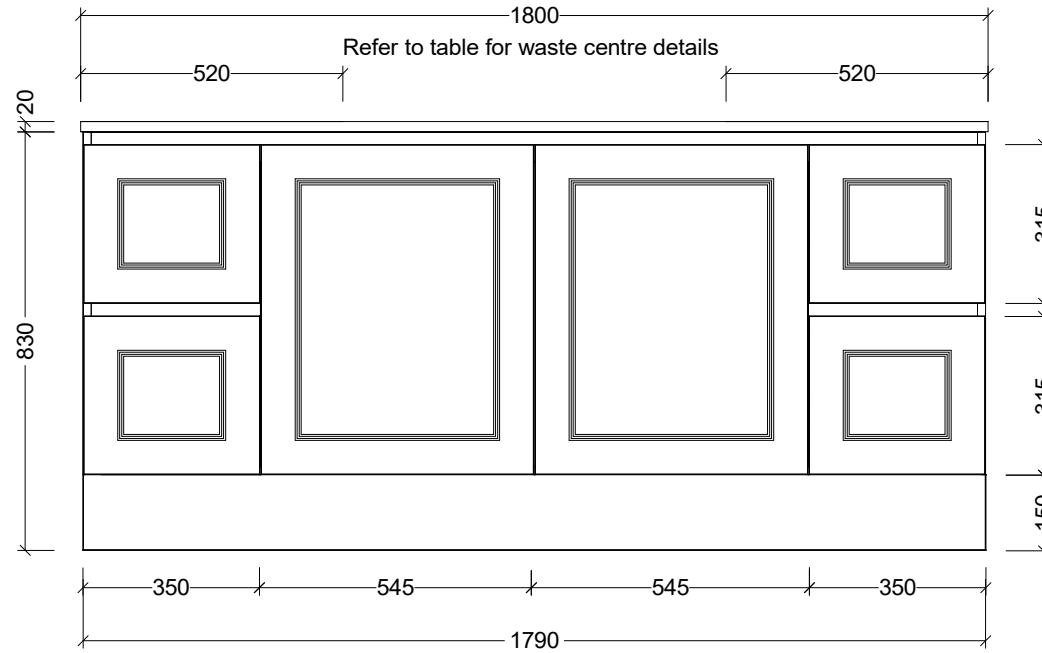

CABINET DETAILS

Range	Nevada Classic 1800
Description	Double Bowl Floorstanding
Cabinet SKU	NCV-VCO-1800-D-X-F
TOP DETAILS	
Available Tops:	Waste Centres (mm):
Regal Mineral	520
Stadium Mineral	520
SilkSurface	520
Stone	520

Timberline Bathroom Products Pty Ltd
22 Myrtle Drive, Armidale NSW 2350
www.timberline.com.au | 02 6773 8500

PLEASE NOTE: Due to the manufacturing process of ceramic tops, size variation (+/- 3%) is to be expected. E&OE. Copyright ©