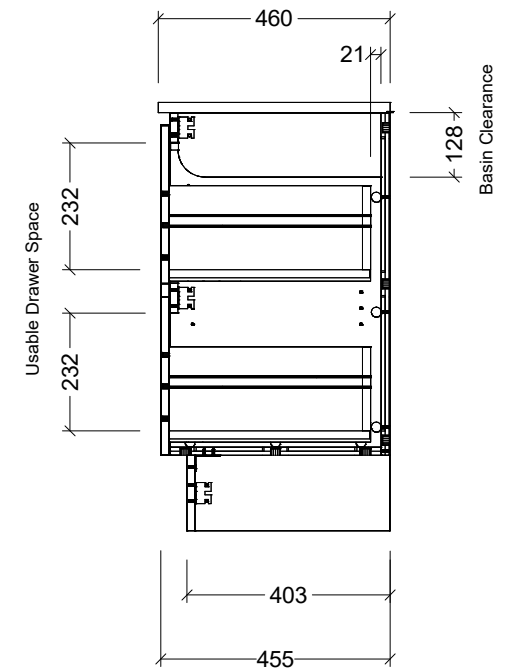

CABINET DETAILS

Range	Nevada Classic 1200
Description	Double Bowl Floorstanding
Cabinet SKU	NCV-VCO-1200-D-X-F

TOP DETAILS

Available Tops:	Waste Centres (mm):
Alpha Ceramic	295
SilkSurface	320
Stone	320

Timberline Bathroom Products Pty Ltd
22 Myrtle Drive, Armidale NSW 2350
www.timberline.com.au | 02 6773 8500

PLEASE NOTE: Due to the manufacturing process of ceramic tops, size variation (+/- 3%) is to be expected. E&OE. Copyright ©