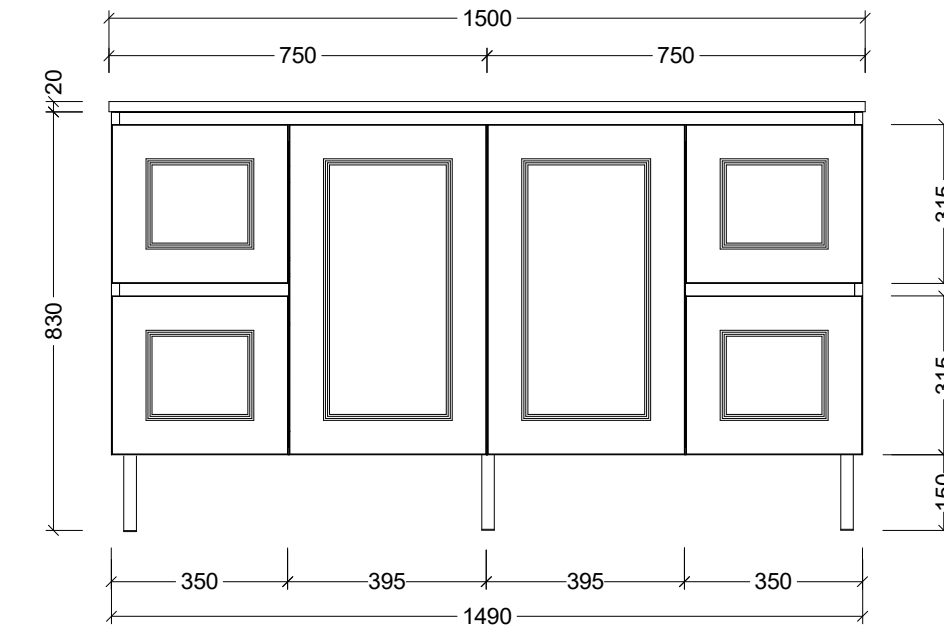

CABINET DETAILS

Range	Nevada Classic 1500
Description	Centre Bowl on Legs
Cabinet SKU	NCV-VCO-1500-C-X-L

TOP DETAILS

Available Tops:	Alpha Ceramic
	Regal Mineral
	Stadium Mineral
	SilkSurface
	Stone

Timberline Bathroom Products Pty Ltd
22 Myrtle Drive, Armidale NSW 2350
www.timberline.com.au | 02 6773 8500

PLEASE NOTE: Due to the manufacturing process of ceramic tops, size variation (+/- 3%) is to be expected. E&OE. Copyright ©