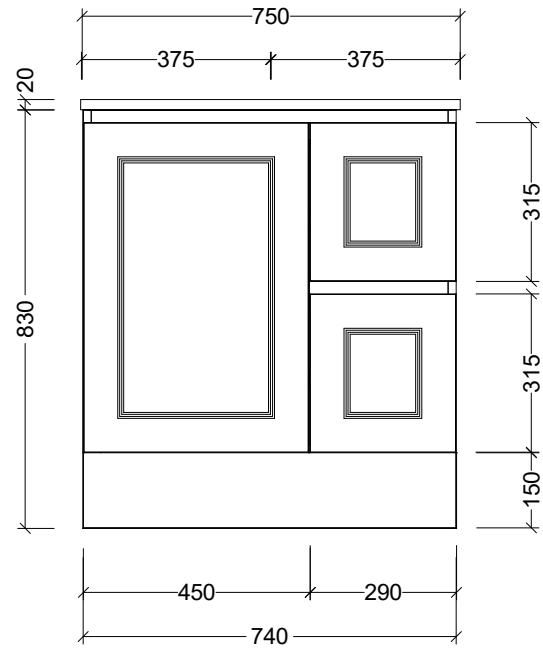

CABINET DETAILS

Range	Nevada Classic 750
Description	Centre Bowl Freestanding
Cabinet SKU	NCV-VCO-750-C-X-F
TOP DETAILS	
Available Tops:	Alpha Ceramic
	Regal Mineral
	Stadium Mineral
	SilkSurface
	Stone

Timberline Bathroom Products Pty Ltd
22 Myrtle Drive, Armidale NSW 2350
www.timberline.com.au | 02 6773 8500

PLEASE NOTE: Due to the manufacturing process of ceramic tops, size variation (+/- 3%) is to be expected. E&OE. Copyright ©