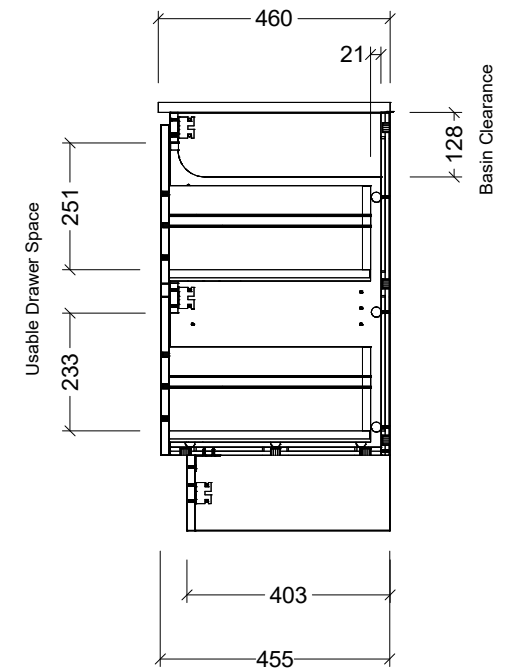

CABINET DETAILS

Range	Nevada Classic 1800
Description	Double Bowl Floorstanding
Cabinet SKU	NCV-VCO-1800-D-X-F
TOP DETAILS	
Available Tops:	Waste Centres (mm):
Regal Mineral	520
Stadium Mineral	520
SilkSurface	520
Stone	520

Timberline Bathroom Products Pty Ltd
22 Myrtle Drive, Armidale NSW 2350
www.timberline.com.au | 02 6773 8500

PLEASE NOTE: Due to the manufacturing process of ceramic tops, size variation (+/- 3%) is to be expected. E&OE. Copyright ©