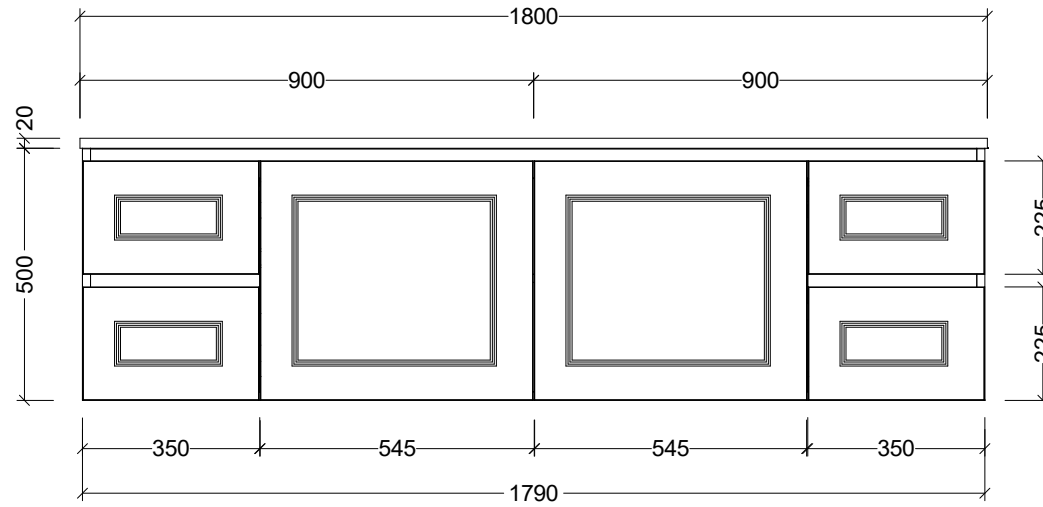

CABINET DETAILS

Range	Nevada Classic 1800
Description	Centre Bowl Wall Hung
Cabinet SKU	NCV-VCO-1800-C-X-W
TOP DETAILS	
Available Tops:	Alpha Ceramic
	Regal Mineral
	Stadium Mineral
	SilkSurface
	Stone

Timberline Bathroom Products Pty Ltd
22 Myrtle Drive, Armidale NSW 2350
www.timberline.com.au | 02 6773 8500

PLEASE NOTE: Due to the manufacturing process of ceramic tops, size variation (+/- 3%) is to be expected. E&OE. Copyright ©