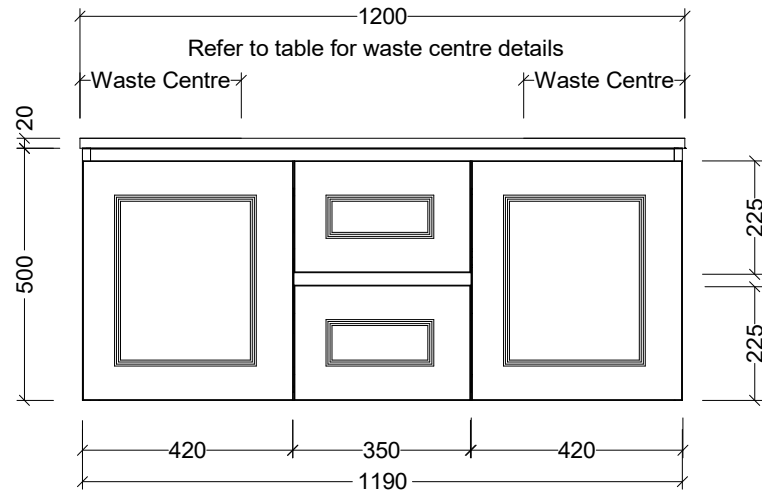

CABINET DETAILS

Range	Nevada Classic 1200
Description	Double Bowl Wall Hung
Cabinet SKU	NCV-VCO-1200-D-X-W

TOP DETAILS

Available Tops:	Waste Centres (mm):
Alpha Ceramic	295
SilkSurface	320
Stone	320

Timberline Bathroom Products Pty Ltd
22 Myrtle Drive, Armidale NSW 2350
www.timberline.com.au | 02 6773 8500

PLEASE NOTE: Due to the manufacturing process of ceramic tops, size variation (+/- 3%) is to be expected. E&OE. Copyright ©