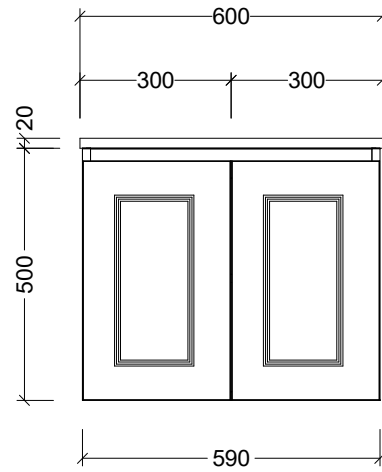

CABINET DETAILS

Range	Nevada Classic 600
Description	Centre Bowl Wall Hung
Cabinet SKU	NCV-VCO-600-C-X-W
TOP DETAILS	
Available Tops:	Alpha Ceramic
	Regal Mineral
	Stadium Mineral
	SilkSurface
	Stone

Timberline Bathroom Products Pty Ltd
22 Myrtle Drive, Armidale NSW 2350
www.timberline.com.au | 02 6773 8500

PLEASE NOTE: Due to the manufacturing process of ceramic tops, size variation (+/- 3%) is to be expected. E&OE. Copyright ©