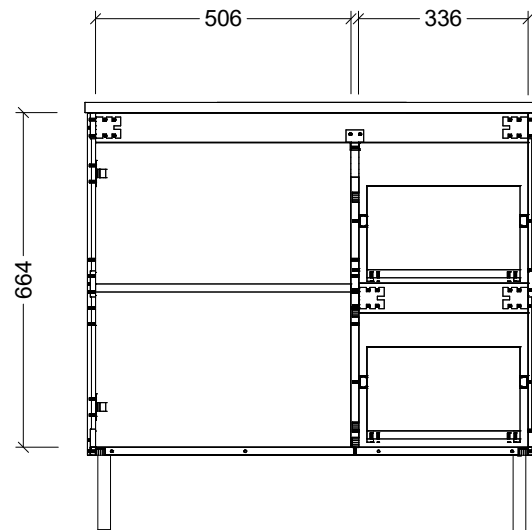

LH and RH Drawer Options Available