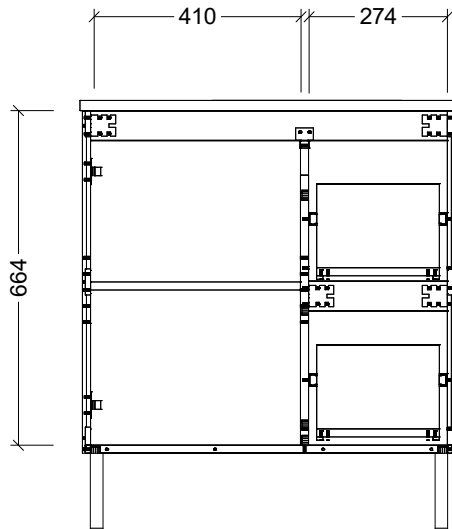

LH and RH Drawer Options Available