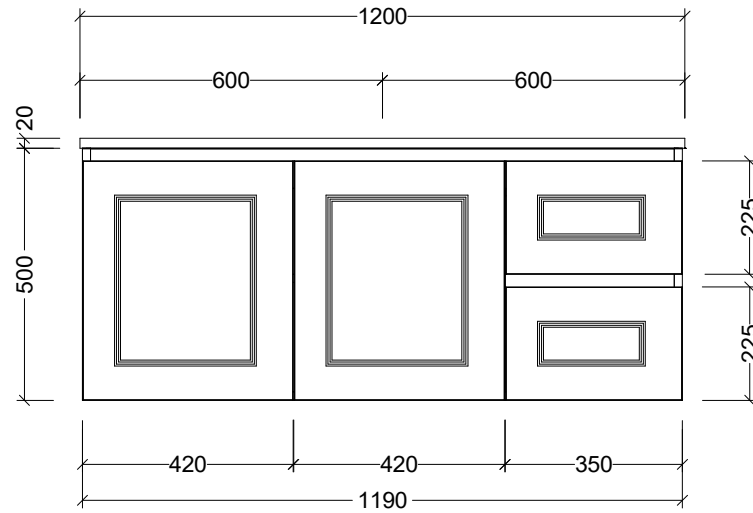

CABINET DETAILS

Range	Nevada Classic 1200
Description	Centre Bowl Wall Hung
Cabinet SKU	NCV-VCO-1200-C-X-W
TOP DETAILS	
Available Tops:	Alpha Ceramic
	Regal Mineral
	Stadium Mineral
	SilkSurface
	Stone

Timberline Bathroom Products Pty Ltd
22 Myrtle Drive, Armidale NSW 2350
www.timberline.com.au | 02 6773 8500

PLEASE NOTE: Due to the manufacturing process of ceramic tops, size variation (+/- 3%) is to be expected. E&OE. Copyright ©

LH and RH Drawer Options Available