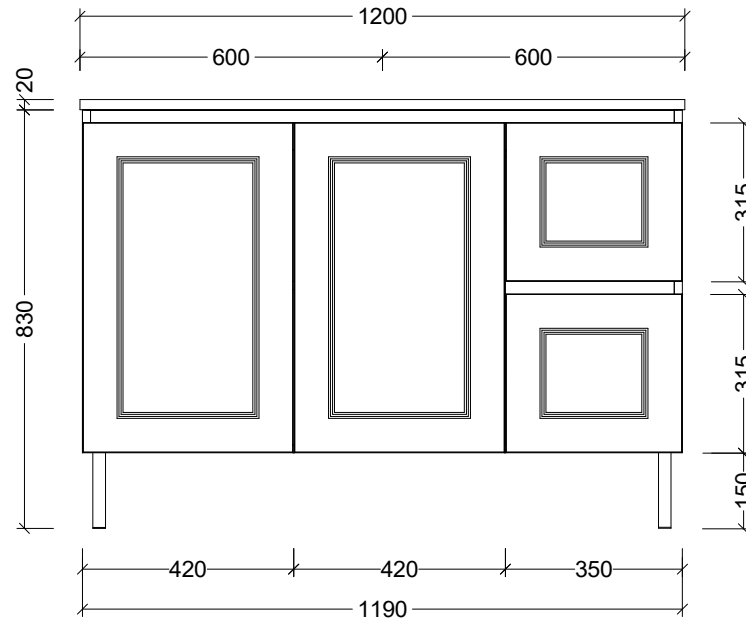

CABINET DETAILS

Range	Nevada Classic 1200
Description	Centre Bowl on Legs
Cabinet SKU	NCV-VCO-1200-C-X-L
TOP DETAILS	
Available Tops:	Alpha Ceramic
	Regal Mineral
	Stadium Mineral
	SilkSurface
	Stone

Timberline Bathroom Products Pty Ltd
22 Myrtle Drive, Armidale NSW 2350
www.timberline.com.au | 02 6773 8500

PLEASE NOTE: Due to the manufacturing process of ceramic tops, size variation (+/- 3%) is to be expected. E&OE. Copyright ©