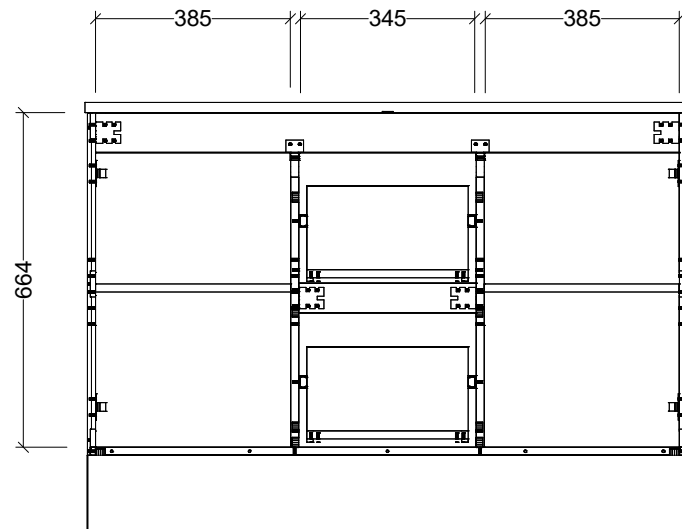

CABINET DETAILS

Range	Nevada Classic 1200
Description	Double Bowl Floorstanding
Cabinet SKU	NCV-VCO-1200-D-X-F

TOP DETAILS

Available Tops:	Waste Centres (mm):
Alpha Ceramic	295
SilkSurface	320
Stone	320

Timberline Bathroom Products Pty Ltd
22 Myrtle Drive, Armidale NSW 2350
www.timberline.com.au | 02 6773 8500

PLEASE NOTE: Due to the manufacturing process of ceramic tops, size variation (+/- 3%) is to be expected. E&OE. Copyright ©