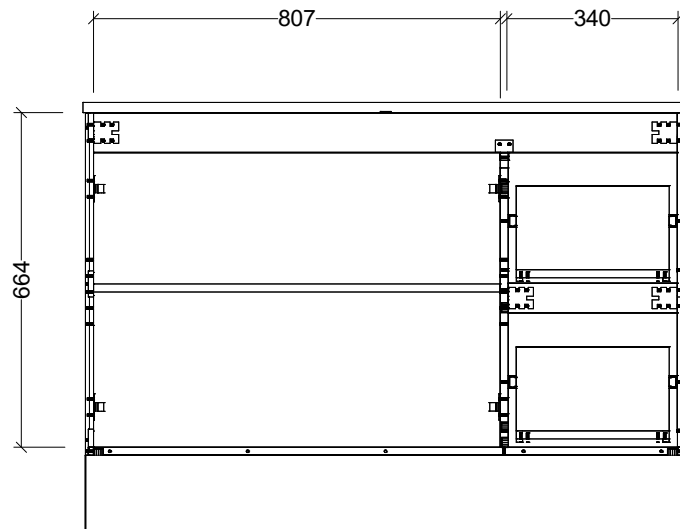

LH and RH Drawer Options Available