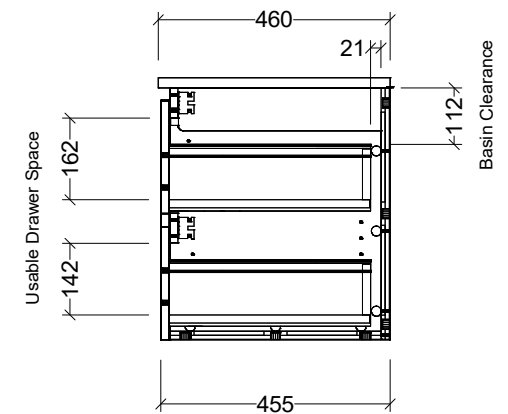

CABINET DETAILS

Range	Nevada Classic 1500
Description	Centre Bowl Wall Hung
Cabinet SKU	NCV-VCO-1500-C-X-W
TOP DETAILS	
Available Tops:	Alpha Ceramic
	Regal Mineral
	Stadium Mineral
	SilkSurface
	Stone

Timberline Bathroom Products Pty Ltd
22 Myrtle Drive, Armidale NSW 2350
www.timberline.com.au | 02 6773 8500

PLEASE NOTE: Due to the manufacturing process of ceramic tops, size variation (+/- 3%) is to be expected. E&OE. Copyright ©