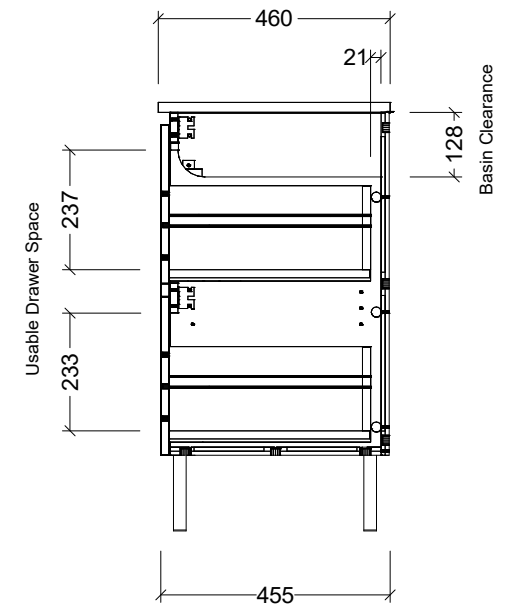

LH and RH Drawer Options Available