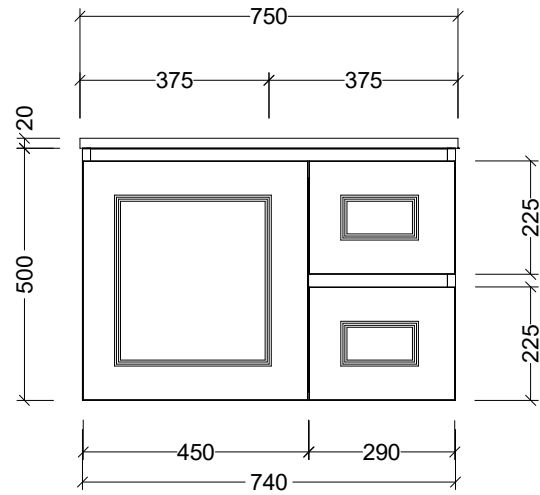

CABINET DETAILS

Range	Nevada Classic 750
Description	Centre Bowl Wall Hung
Cabinet SKU	NCV-VCO-750-C-X-W
TOP DETAILS	
Available Tops:	Alpha Ceramic
	Regal Mineral
	Stadium Mineral
	SilkSurface
	Stone

Timberline Bathroom Products Pty Ltd
22 Myrtle Drive, Armidale NSW 2350
www.timberline.com.au | 02 6773 8500

PLEASE NOTE: Due to the manufacturing process of ceramic tops, size variation (+/- 3%) is to be expected. E&OE. Copyright ©

LH and RH Drawer Options Available