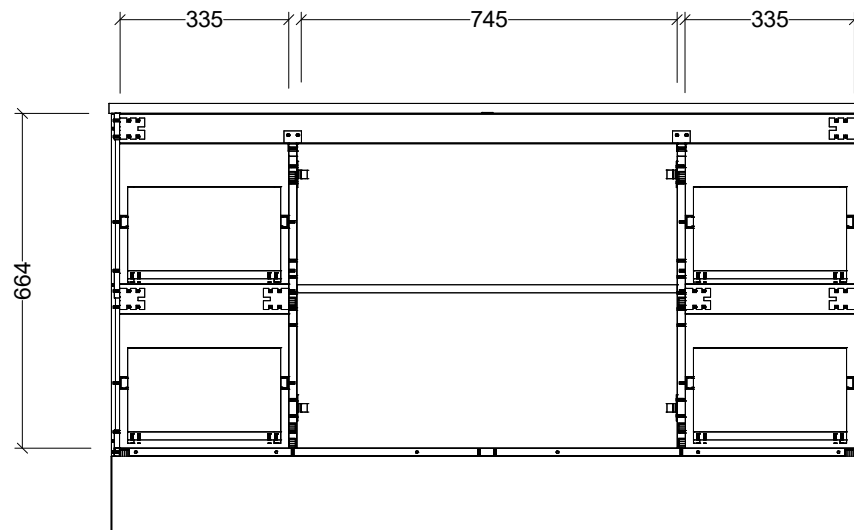

CABINET DETAILS

Range	Nevada Classic 1500
Description	Centre Bowl Freestanding
Cabinet SKU	NCV-VCO-1500-C-X-F
TOP DETAILS	
Available Tops:	Alpha Ceramic
	Regal Mineral
	Stadium Mineral
	SilkSurface
	Stone

Timberline Bathroom Products Pty Ltd
22 Myrtle Drive, Armidale NSW 2350
www.timberline.com.au | 02 6773 8500

PLEASE NOTE: Due to the manufacturing process of ceramic tops, size variation (+/- 3%) is to be expected. E&OE. Copyright ©