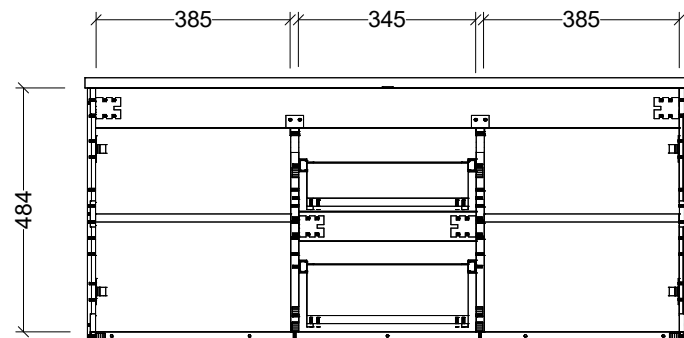

CABINET DETAILS

Range	Nevada Classic 1200
Description	Double Bowl Wall Hung
Cabinet SKU	NCV-VCO-1200-D-X-W

TOP DETAILS

Available Tops:	Waste Centres (mm):
Alpha Ceramic	295
SilkSurface	320
Stone	320

Timberline Bathroom Products Pty Ltd
22 Myrtle Drive, Armidale NSW 2350
www.timberline.com.au | 02 6773 8500

PLEASE NOTE: Due to the manufacturing process of ceramic tops, size variation (+/- 3%) is to be expected. E&OE. Copyright ©