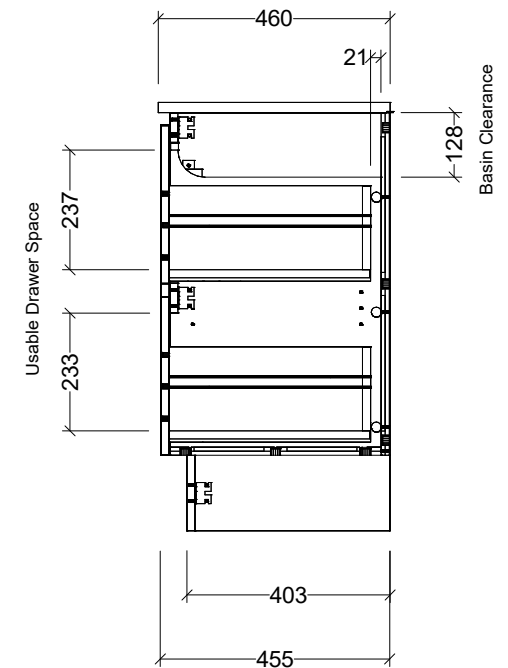

LH and RH Drawer Options Available