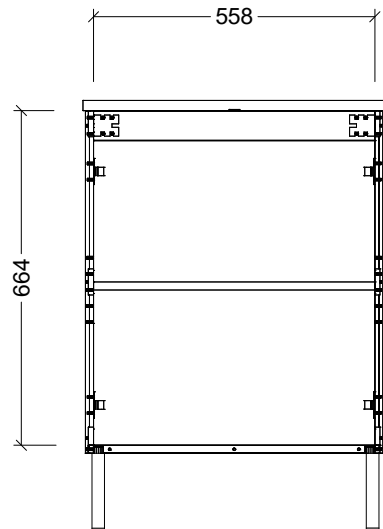

PLEASE NOTE: Due to the manufacturing process of ceramic tops, size variation (+/- 3%) is to be expected. E&OE. Copyright ©

CABINET DETAILS

Range	Nevada Classic 600
Description	Centre Bowl on Legs
Cabinet SKU	NCV-VCO-600-C-X-L