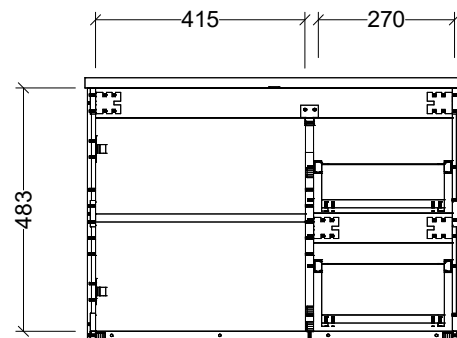

CABINET DETAILS

Range	Nevada Classic 750
Description	Centre Bowl Wall Hung
Cabinet SKU	NCV-VCO-750-C-X-W
TOP DETAILS	
Available Tops:	Alpha Ceramic
	Regal Mineral
	Stadium Mineral
	SilkSurface
	Stone

Timberline Bathroom Products Pty Ltd
22 Myrtle Drive, Armidale NSW 2350
www.timberline.com.au | 02 6773 8500

PLEASE NOTE: Due to the manufacturing process of ceramic tops, size variation (+/- 3%) is to be expected. E&OE. Copyright ©

LH and RH Drawer Options Available