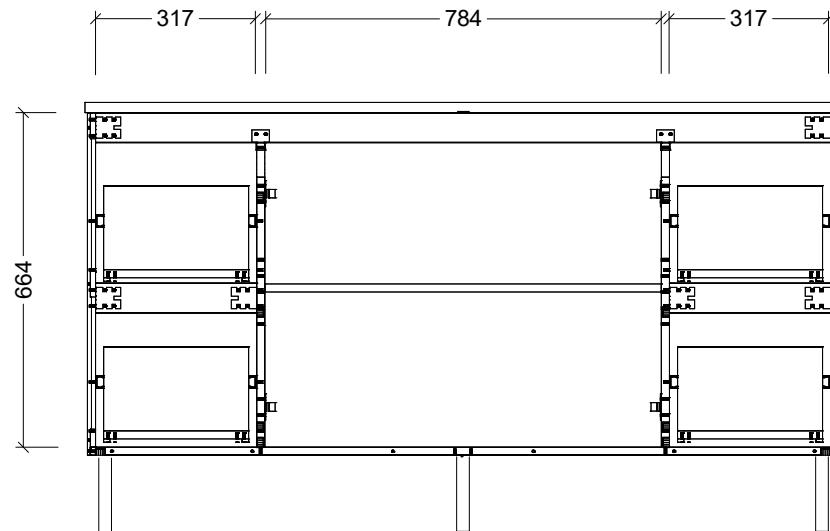

Timberline Bathroom Products Pty Ltd
 22 Myrtle Drive, Armidale NSW 2350
 www.timberline.com.au | 02 6773 8500

PLEASE NOTE: Due to the manufacturing process of ceramic tops, size variation (+/- 3%) is to be expected. E&OE. Copyright ©