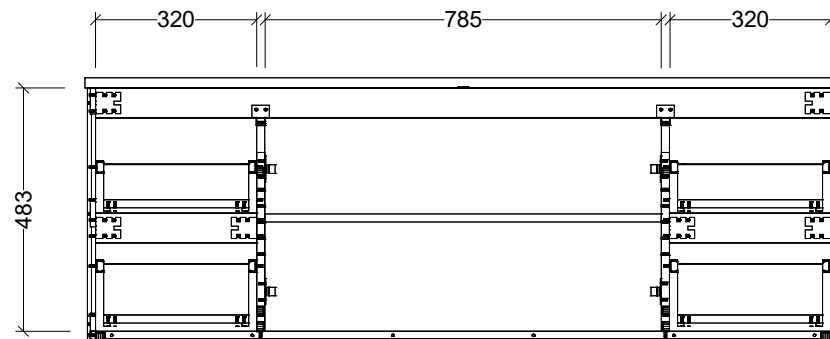

CABINET DETAILS

Range	Nevada Classic 1500
Description	Double Bowl Wall Hung
Cabinet SKU	NCV-VCO-1500-D-X-W

TOP DETAILS

Available Tops:	Waste Centres (mm):
Alpha Ceramic	410
Regal Mineral	420
Stadium Mineral	420
SilkSurface	420
Stone	420

Timberline Bathroom Products Pty Ltd
22 Myrtle Drive, Armidale NSW 2350
www.timberline.com.au | 02 6773 8500

PLEASE NOTE: Due to the manufacturing process of ceramic tops, size variation (+/- 3%) is to be expected. E&OE. Copyright ©