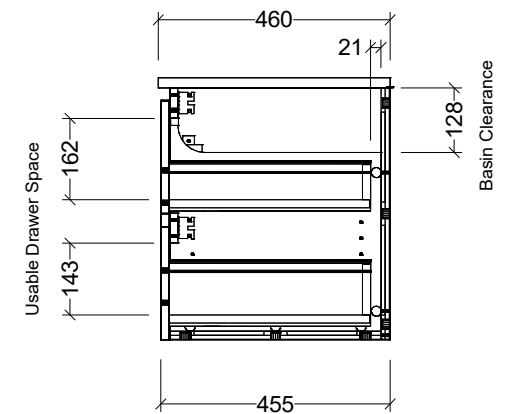

CABINET DETAILS

Range	Nevada Classic 750
Description	Centre Bowl Wall Hung
Cabinet SKU	NCV-VCO-750-C-X-W
TOP DETAILS	
Available Tops:	Alpha Ceramic
	Regal Mineral
	Stadium Mineral
	SilkSurface
	Stone

Timberline Bathroom Products Pty Ltd
22 Myrtle Drive, Armidale NSW 2350
www.timberline.com.au | 02 6773 8500

PLEASE NOTE: Due to the manufacturing process of ceramic tops, size variation (+/- 3%) is to be expected. E&OE. Copyright ©

LH and RH Drawer Options Available