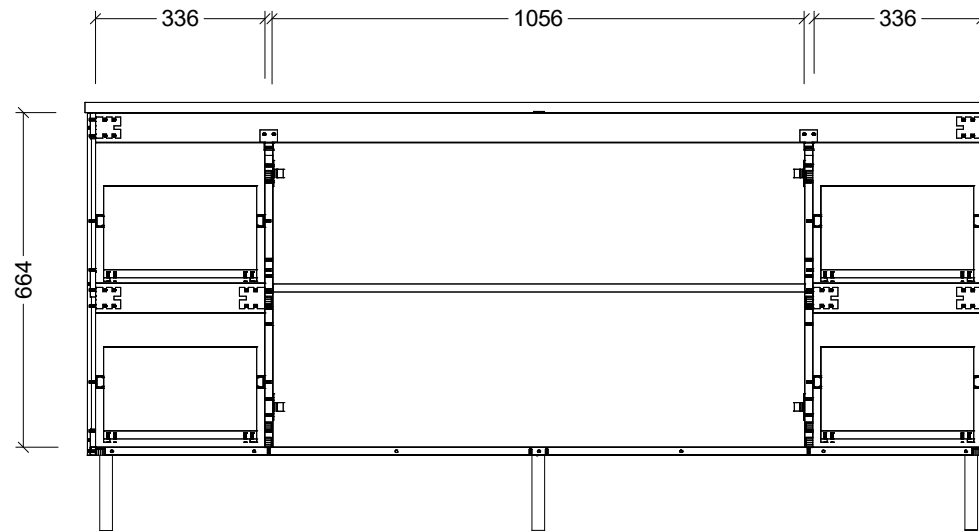

CABINET DETAILS

Range	Nevada Classic 1800
Description	Centre Bowl on Legs
Cabinet SKU	NCV-VCO-1800-C-X-L

TOP DETAILS

Available Tops:	Alpha Ceramic
	Regal Mineral
	Stadium Mineral
	SilkSurface
	Stone

Timberline Bathroom Products Pty Ltd
22 Myrtle Drive, Armidale NSW 2350
www.timberline.com.au | 02 6773 8500

PLEASE NOTE: Due to the manufacturing process of ceramic tops, size variation (+/- 3%) is to be expected. E&OE. Copyright ©