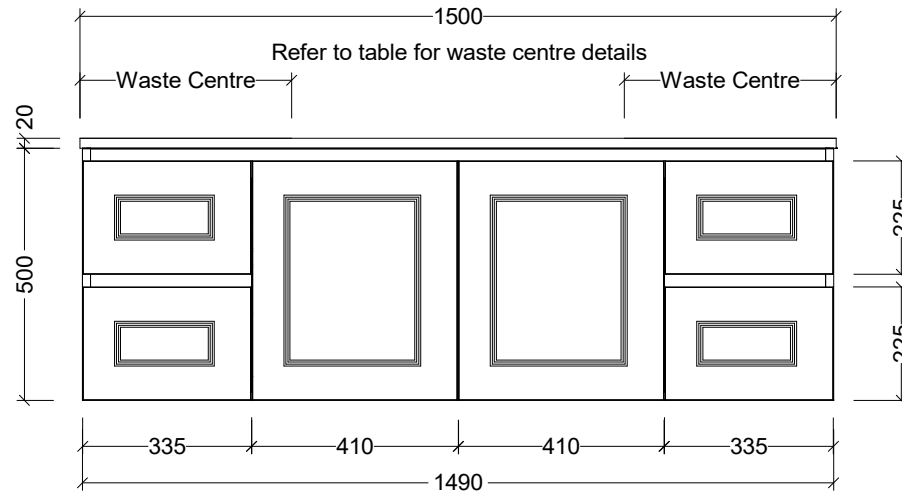

CABINET DETAILS

Range	Nevada Classic 1500
Description	Double Bowl Wall Hung
Cabinet SKU	NCV-VCO-1500-D-X-W

TOP DETAILS

Available Tops:	Waste Centres (mm):
Alpha Ceramic	410
Regal Mineral	420
Stadium Mineral	420
SilkSurface	420
Stone	420

Timberline Bathroom Products Pty Ltd
22 Myrtle Drive, Armidale NSW 2350
www.timberline.com.au | 02 6773 8500

PLEASE NOTE: Due to the manufacturing process of ceramic tops, size variation (+/- 3%) is to be expected. E&OE. Copyright ©