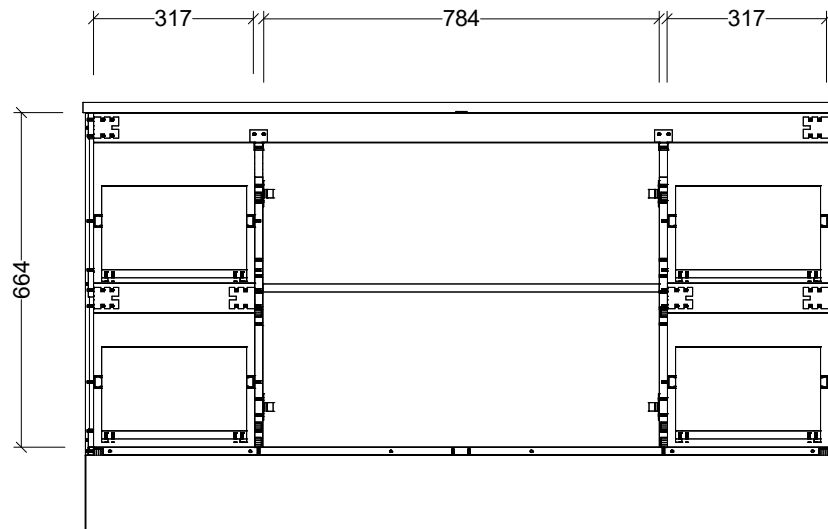

CABINET DETAILS

Range	Nevada Classic 1500
Description	Double Bowl Floorstanding
Cabinet SKU	NCV-VCO-1500-D-X-F
TOP DETAILS	
Available Tops:	Waste Centres (mm):
Alpha Ceramic	410
Regal Mineral	420
Stadium Mineral	420
SilkSurface	420
Stone	420

Timberline Bathroom Products Pty Ltd
22 Myrtle Drive, Armidale NSW 2350
www.timberline.com.au | 02 6773 8500

PLEASE NOTE: Due to the manufacturing process of ceramic tops, size variation (+/- 3%) is to be expected. E&OE. Copyright ©