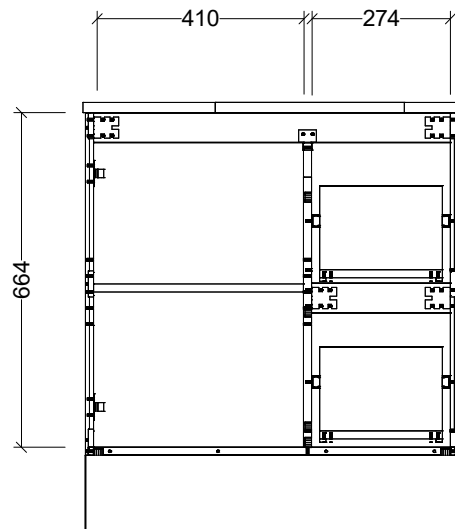

LH and RH Drawer Options Available