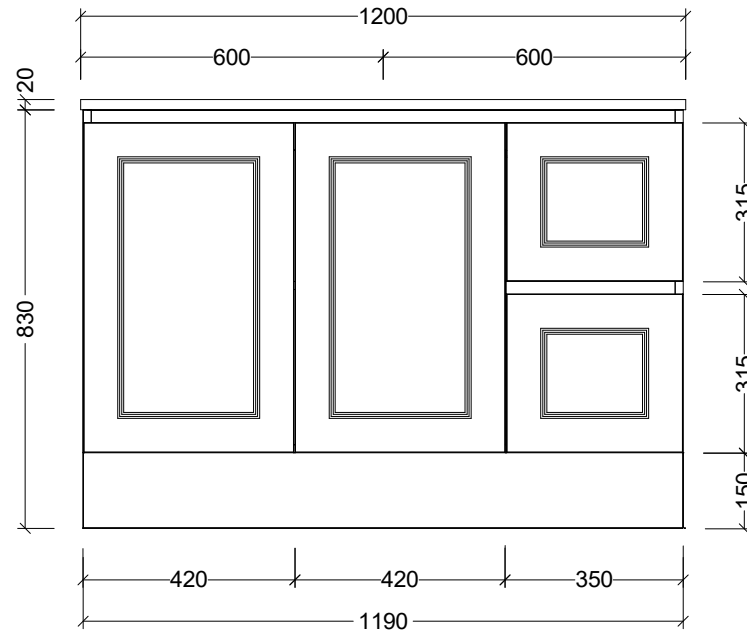

CABINET DETAILS

Range	Nevada Classic 1200
Description	Centre Bowl Freestanding
Cabinet SKU	NCV-VCO-1200-C-X-F
TOP DETAILS	
Available Tops:	Alpha Ceramic
	Regal Mineral
	Stadium Mineral
	SilkSurface
	Stone

Timberline Bathroom Products Pty Ltd
22 Myrtle Drive, Armidale NSW 2350
www.timberline.com.au | 02 6773 8500

PLEASE NOTE: Due to the manufacturing process of ceramic tops, size variation (+/- 3%) is to be expected. E&OE. Copyright ©