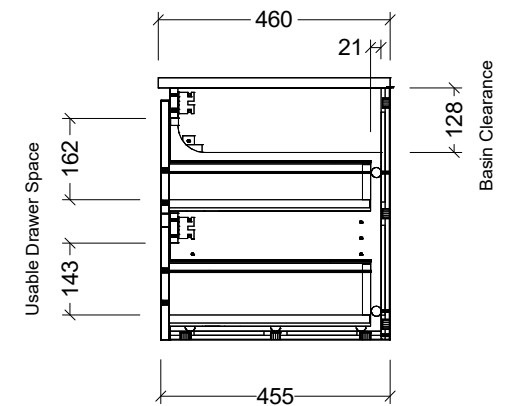

CABINET DETAILS

Range	Nevada Classic 1500
Description	Double Bowl Wall Hung
Cabinet SKU	NCV-VCO-1500-D-X-W

TOP DETAILS

Available Tops:	Waste Centres (mm):
Alpha Ceramic	410
Regal Mineral	420
Stadium Mineral	420
SilkSurface	420
Stone	420

Timberline Bathroom Products Pty Ltd
22 Myrtle Drive, Armidale NSW 2350
www.timberline.com.au | 02 6773 8500

PLEASE NOTE: Due to the manufacturing process of ceramic tops, size variation (+/- 3%) is to be expected. E&OE. Copyright ©