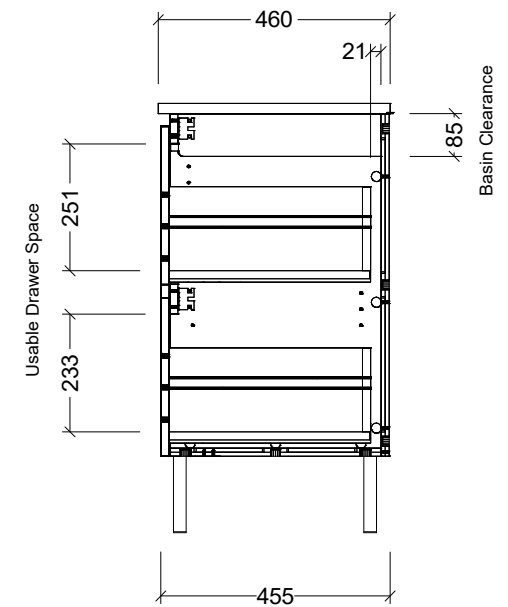

CABINET DETAILS

Range	Nevada Classic 1500
Description	Centre Bowl on Legs
Cabinet SKU	NCV-VCO-1500-C-X-L

TOP DETAILS

Available Tops:	Alpha Ceramic
	Regal Mineral
	Stadium Mineral
	SilkSurface
	Stone

Timberline Bathroom Products Pty Ltd
22 Myrtle Drive, Armidale NSW 2350
www.timberline.com.au | 02 6773 8500

PLEASE NOTE: Due to the manufacturing process of ceramic tops, size variation (+/- 3%) is to be expected. E&OE. Copyright ©