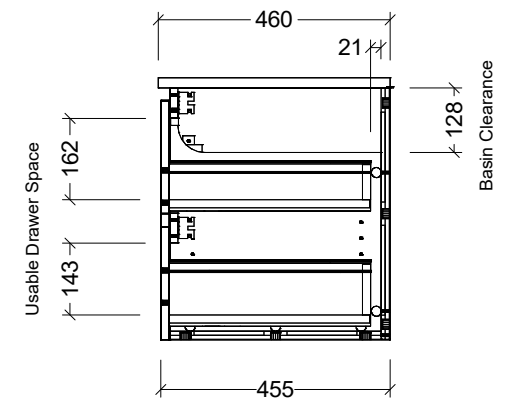

CABINET DETAILS

Range	Nevada Classic 1200
Description	Double Bowl Wall Hung
Cabinet SKU	NCV-VCO-1200-D-X-W

TOP DETAILS

Available Tops:	Waste Centres (mm):
Alpha Ceramic	295
SilkSurface	320
Stone	320

Timberline Bathroom Products Pty Ltd
22 Myrtle Drive, Armidale NSW 2350
www.timberline.com.au | 02 6773 8500

PLEASE NOTE: Due to the manufacturing process of ceramic tops, size variation (+/- 3%) is to be expected. E&OE. Copyright ©