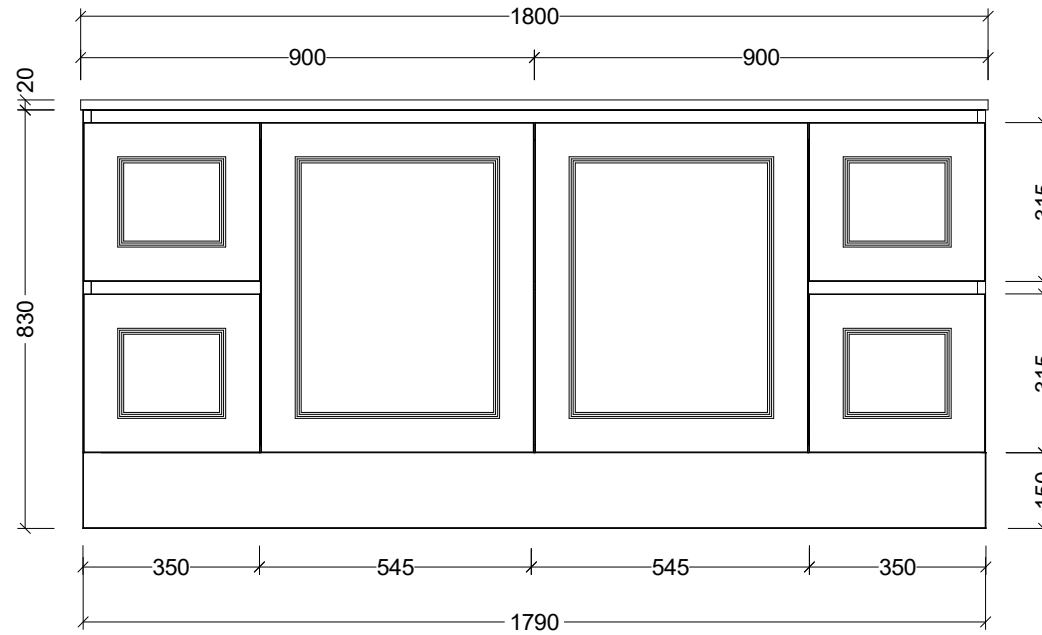

CABINET DETAILS

Range	Nevada Classic 1800
Description	Centre Bowl Freestanding
Cabinet SKU	NCV-VCO-1800-C-X-F
TOP DETAILS	
Available Tops:	Alpha Ceramic
	Regal Mineral
	Stadium Mineral
	SilkSurface
	Stone

Timberline Bathroom Products Pty Ltd
22 Myrtle Drive, Armidale NSW 2350
www.timberline.com.au | 02 6773 8500

PLEASE NOTE: Due to the manufacturing process of ceramic tops, size variation (+/- 3%) is to be expected. E&OE. Copyright ©