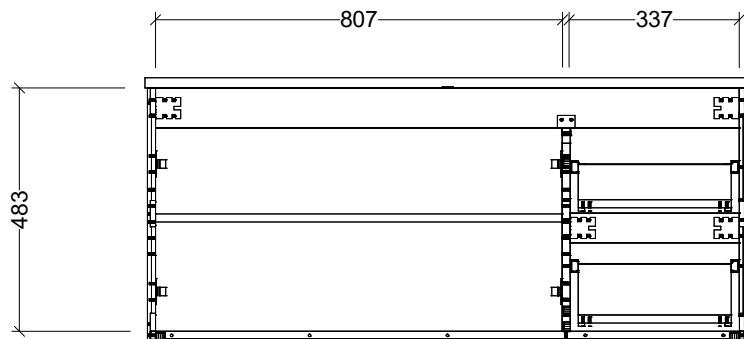

CABINET DETAILS

Range	Nevada Classic 1200
Description	Centre Bowl Wall Hung
Cabinet SKU	NCV-VCO-1200-C-X-W
TOP DETAILS	
Available Tops:	Alpha Ceramic
	Regal Mineral
	Stadium Mineral
	SilkSurface
	Stone

Timberline Bathroom Products Pty Ltd
22 Myrtle Drive, Armidale NSW 2350
www.timberline.com.au | 02 6773 8500

PLEASE NOTE: Due to the manufacturing process of ceramic tops, size variation (+/- 3%) is to be expected. E&OE. Copyright ©

LH and RH Drawer Options Available