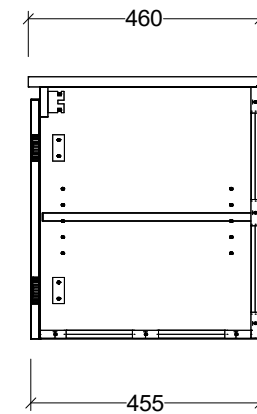

CABINET DETAILS

Range	Nevada Classic 600
Description	Centre Bowl Wall Hung
Cabinet SKU	NCV-VCO-600-C-X-W
TOP DETAILS	
Available Tops:	Alpha Ceramic
	Regal Mineral
	Stadium Mineral
	SilkSurface
	Stone

Timberline Bathroom Products Pty Ltd
22 Myrtle Drive, Armidale NSW 2350
www.timberline.com.au | 02 6773 8500

PLEASE NOTE: Due to the manufacturing process of ceramic tops, size variation (+/- 3%) is to be expected. E&OE. Copyright ©