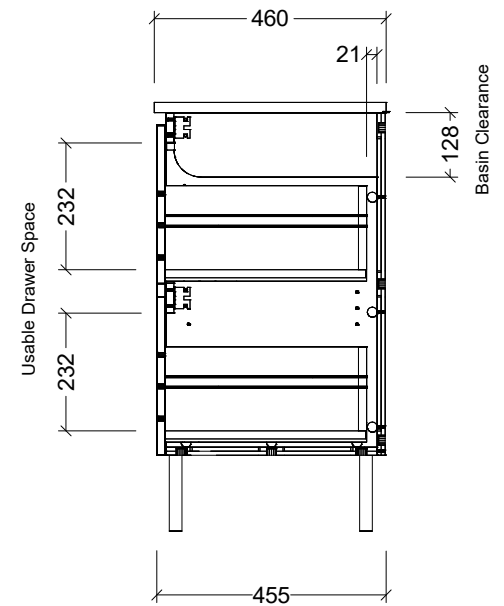

T Timberline

CABINET DETAILS

Range	Nevada Classic 1200
Description	Double Bowl on Legs
Cabinet SKU	NCV-VCO-1200-D-X-L

TOP DETAILS

Available Tops:	Waste Centres (mm):
Alpha Ceramic	295
SilkSurface	320
Stone	320

Timberline Bathroom Products Pty Ltd
22 Myrtle Drive, Armidale NSW 2350
www.timberline.com.au | 02 6773 8500

PLEASE NOTE: Due to the manufacturing process of ceramic tops, size variation (+/- 3%) is to be expected. E&OE. Copyright ©