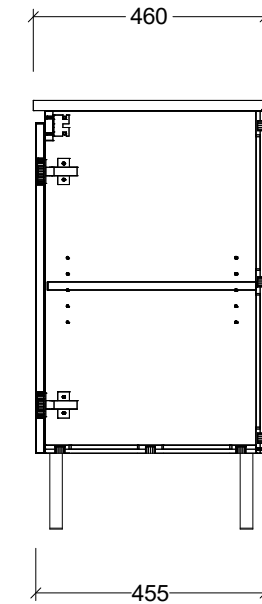

TOP DETAILS

Available Tops:	Alpha Ceramic
	Regal Mineral
	Stadium Mineral
	SilkSurface
	Stone

Timberline Bathroom Products Pty Ltd
22 Myrtle Drive, Armidale NSW 2350
www.timberline.com.au | 02 6773 8500

PLEASE NOTE: Due to the manufacturing process of ceramic tops, size variation (+/- 3%) is to be expected. E&OE. Copyright ©