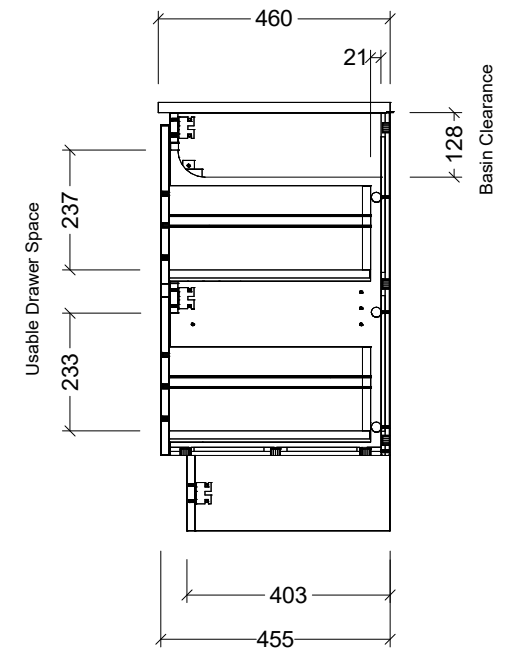

LH and RH Drawer Options Available