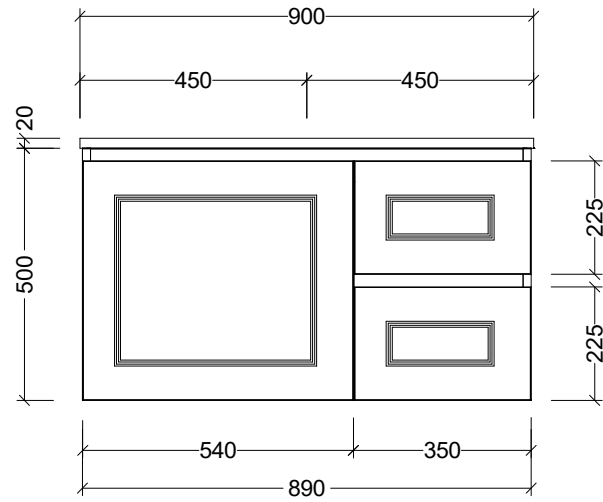

CABINET DETAILS

Range	Nevada Classic 900
Description	Centre Bowl Wall Hung
Cabinet SKU	NCV-VCO-900-C-X-W
TOP DETAILS	
Available Tops:	Alpha Ceramic
	Regal Mineral
	Stadium Mineral
	SilkSurface
	Stone

Timberline Bathroom Products Pty Ltd
22 Myrtle Drive, Armidale NSW 2350
www.timberline.com.au | 02 6773 8500

PLEASE NOTE: Due to the manufacturing process of ceramic tops, size variation (+/- 3%) is to be expected. E&OE. Copyright ©

LH and RH Drawer Options Available