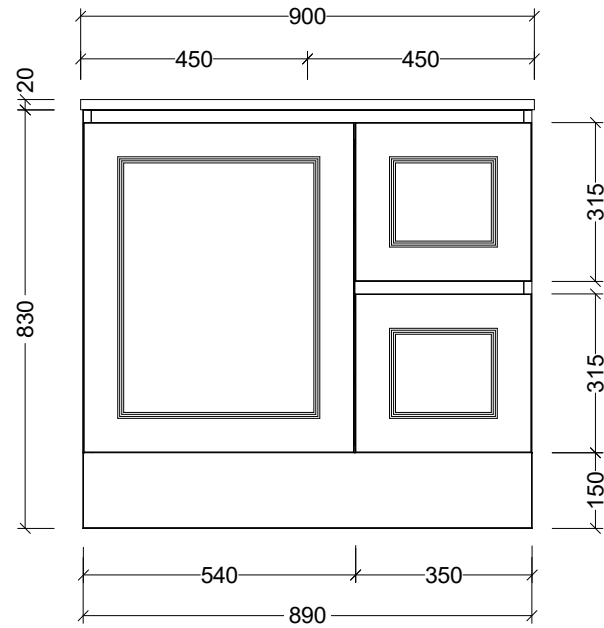

CABINET DETAILS

Range	Nevada Classic 900
Description	Centre Bowl Freestanding
Cabinet SKU	NCV-VCO-900-C-X-F
TOP DETAILS	
Available Tops:	Alpha Ceramic
	Regal Mineral
	Stadium Mineral
	SilkSurface
	Stone

Timberline Bathroom Products Pty Ltd
22 Myrtle Drive, Armidale NSW 2350
www.timberline.com.au | 02 6773 8500

PLEASE NOTE: Due to the manufacturing process of ceramic tops, size variation (+/- 3%) is to be expected. E&OE. Copyright ©