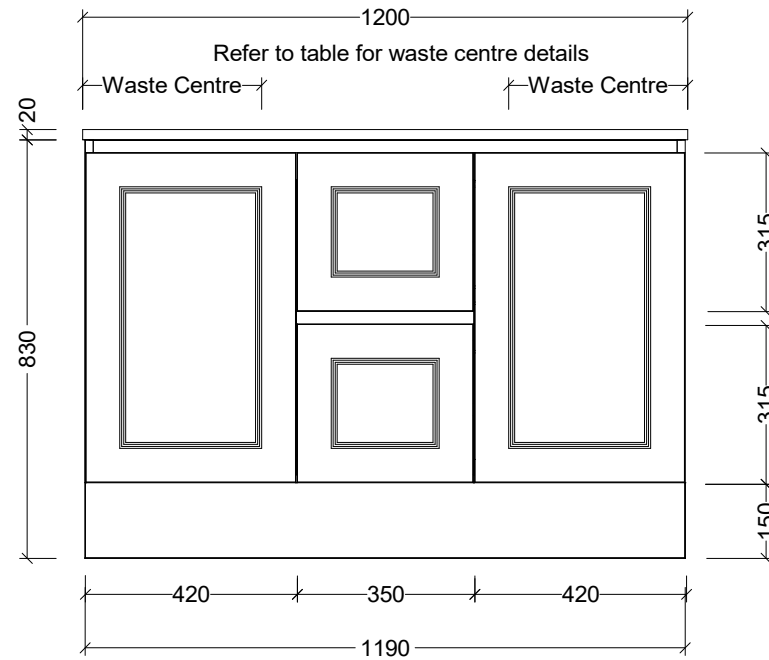

CABINET DETAILS

Range	Nevada Classic 1200
Description	Double Bowl Floorstanding
Cabinet SKU	NCV-VCO-1200-D-X-F

TOP DETAILS

Available Tops:	Waste Centres (mm):
Alpha Ceramic	295
SilkSurface	320
Stone	320

Timberline Bathroom Products Pty Ltd
22 Myrtle Drive, Armidale NSW 2350
www.timberline.com.au | 02 6773 8500

PLEASE NOTE: Due to the manufacturing process of ceramic tops, size variation (+/- 3%) is to be expected. E&OE. Copyright ©