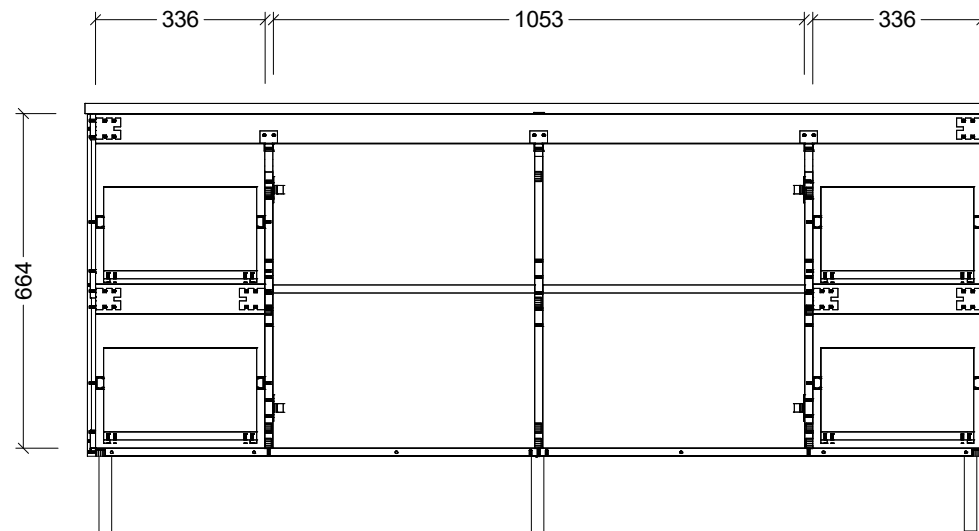

CABINET DETAILS

Range	Nevada Classic 1800
Description	Double Bowl on Legs
Cabinet SKU	NCV-VCO-1800-D-X-L

TOP DETAILS

Available Tops:	Waste Centres (mm):
Regal Mineral	520
Stadium Mineral	520
SilkSurface	520
Stone	520

Timberline Bathroom Products Pty Ltd
22 Myrtle Drive, Armidale NSW 2350
www.timberline.com.au | 02 6773 8500

PLEASE NOTE: Due to the manufacturing process of ceramic tops, size variation (+/- 3%) is to be expected. E&OE. Copyright ©