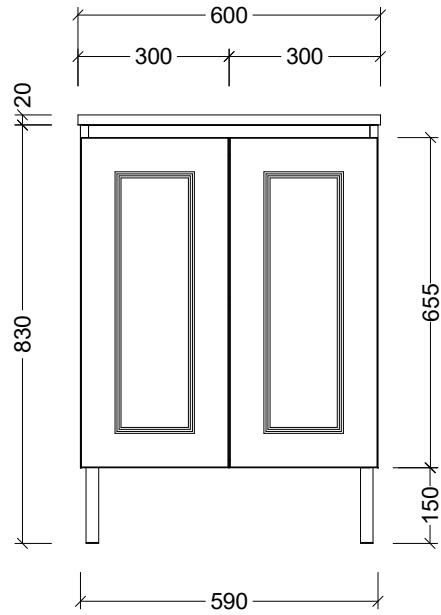

PLEASE NOTE: Due to the manufacturing process of ceramic tops, size variation (+/- 3%) is to be expected. E&OE. Copyright ©

CABINET DETAILS

Range	Nevada Classic 600
Description	Centre Bowl on Legs
Cabinet SKU	NCV-VCO-600-C-X-L