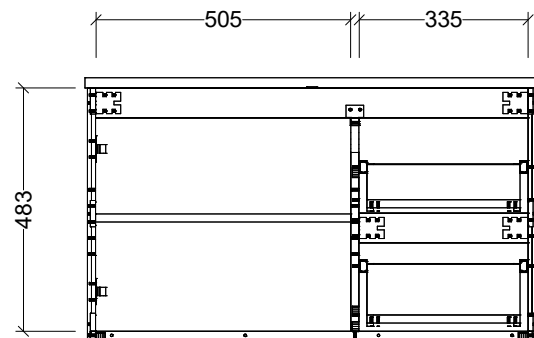

CABINET DETAILS

Range	Nevada Classic 900
Description	Centre Bowl Wall Hung
Cabinet SKU	NCV-VCO-900-C-X-W
TOP DETAILS	
Available Tops:	Alpha Ceramic
	Regal Mineral
	Stadium Mineral
	SilkSurface
	Stone

Timberline Bathroom Products Pty Ltd
22 Myrtle Drive, Armidale NSW 2350
www.timberline.com.au | 02 6773 8500

PLEASE NOTE: Due to the manufacturing process of ceramic tops, size variation (+/- 3%) is to be expected. E&OE. Copyright ©

LH and RH Drawer Options Available