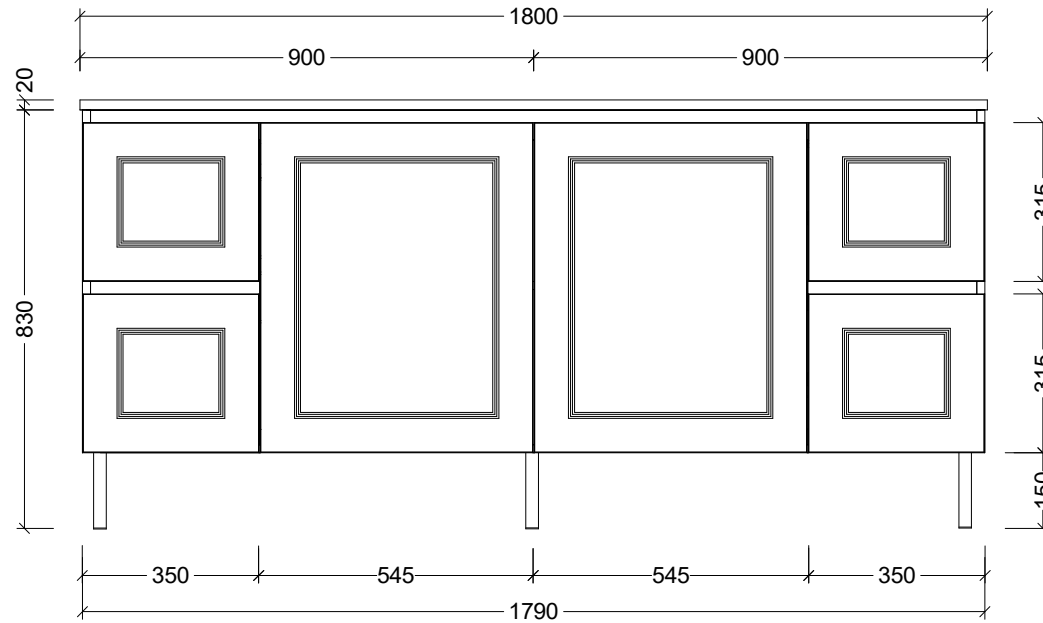

CABINET DETAILS

Range	Nevada Classic 1800
Description	Centre Bowl on Legs
Cabinet SKU	NCV-VCO-1800-C-X-L

TOP DETAILS

Available Tops:	Alpha Ceramic
	Regal Mineral
	Stadium Mineral
	SilkSurface
	Stone

Timberline Bathroom Products Pty Ltd
22 Myrtle Drive, Armidale NSW 2350
www.timberline.com.au | 02 6773 8500

PLEASE NOTE: Due to the manufacturing process of ceramic tops, size variation (+/- 3%) is to be expected. E&OE. Copyright ©