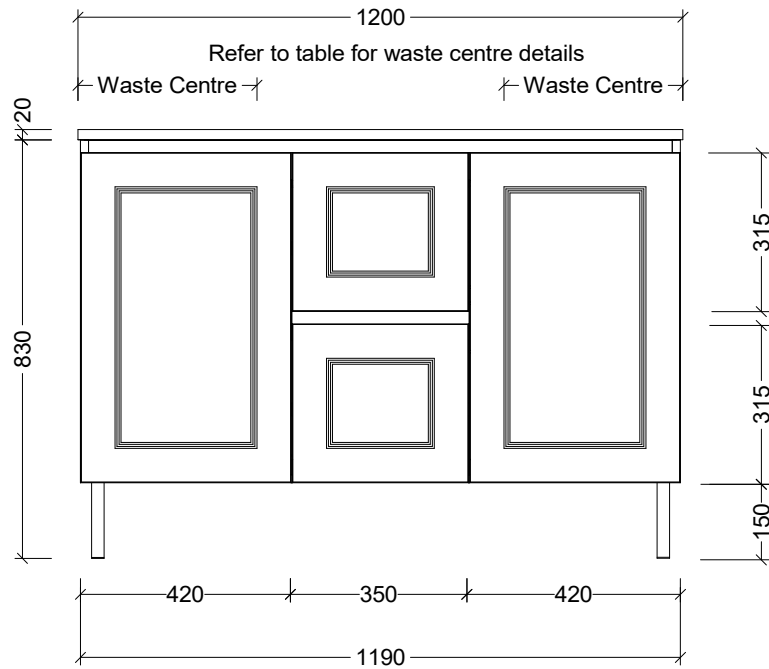

T Timberline

CABINET DETAILS

Range	Nevada Classic 1200
Description	Double Bowl on Legs
Cabinet SKU	NCV-VCO-1200-D-X-L

TOP DETAILS

Available Tops:	Waste Centres (mm):
Alpha Ceramic	295
SilkSurface	320
Stone	320

Timberline Bathroom Products Pty Ltd
22 Myrtle Drive, Armidale NSW 2350
www.timberline.com.au | 02 6773 8500

PLEASE NOTE: Due to the manufacturing process of ceramic tops, size variation (+/- 3%) is to be expected. E&OE. Copyright ©