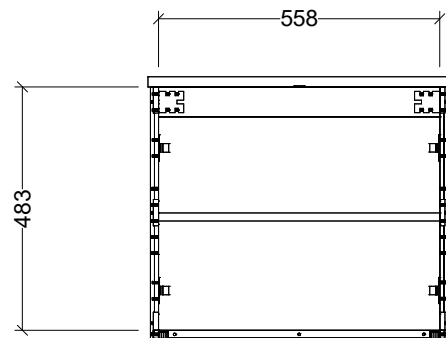

CABINET DETAILS

Range	Nevada Classic 600
Description	Centre Bowl Wall Hung
Cabinet SKU	NCV-VCO-600-C-X-W
TOP DETAILS	
Available Tops:	Alpha Ceramic
	Regal Mineral
	Stadium Mineral
	SilkSurface
	Stone

Timberline Bathroom Products Pty Ltd
22 Myrtle Drive, Armidale NSW 2350
www.timberline.com.au | 02 6773 8500

PLEASE NOTE: Due to the manufacturing process of ceramic tops, size variation (+/- 3%) is to be expected. E&OE. Copyright ©