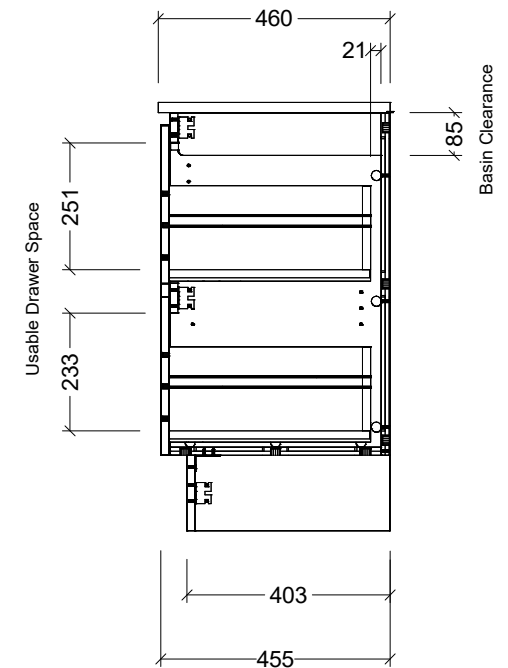

CABINET DETAILS

Range	Nevada Classic 1800
Description	Centre Bowl Freestanding
Cabinet SKU	NCV-VCO-1800-C-X-F
TOP DETAILS	
Available Tops:	Alpha Ceramic
	Regal Mineral
	Stadium Mineral
	SilkSurface
	Stone

Timberline Bathroom Products Pty Ltd
22 Myrtle Drive, Armidale NSW 2350
www.timberline.com.au | 02 6773 8500

PLEASE NOTE: Due to the manufacturing process of ceramic tops, size variation (+/- 3%) is to be expected. E&OE. Copyright ©