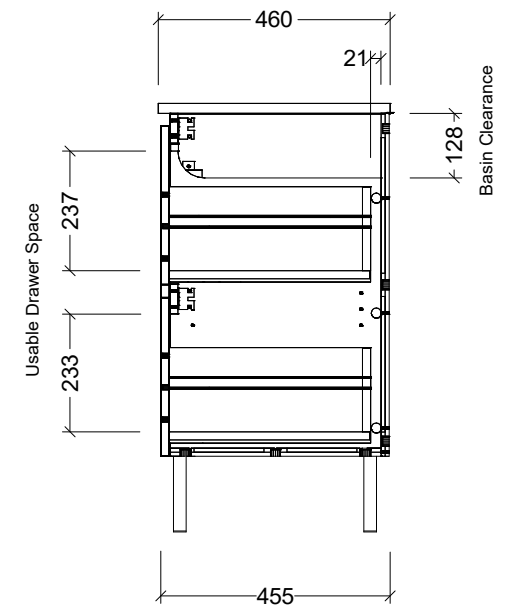

CABINET DETAILS

Range	Nevada Classic 1800
Description	Double Bowl on Legs
Cabinet SKU	NCV-VCO-1800-D-X-L

TOP DETAILS

Available Tops:	Waste Centres (mm):
Regal Mineral	520
Stadium Mineral	520
SilkSurface	520
Stone	520

Timberline Bathroom Products Pty Ltd
22 Myrtle Drive, Armidale NSW 2350
www.timberline.com.au | 02 6773 8500

PLEASE NOTE: Due to the manufacturing process of ceramic tops, size variation (+/- 3%) is to be expected. E&OE. Copyright ©