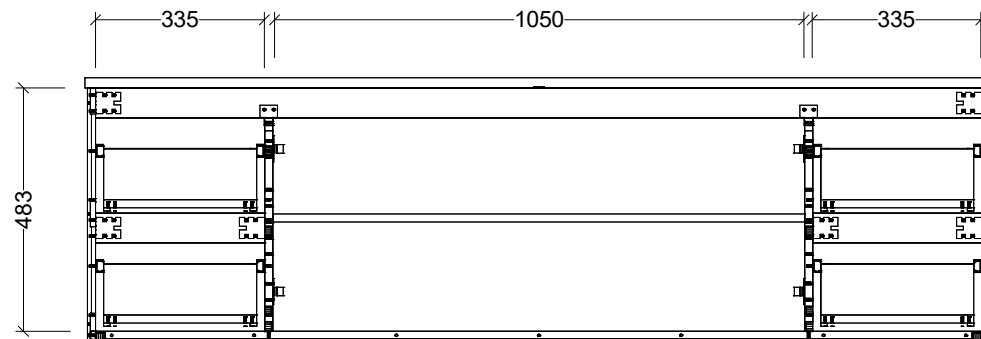

CABINET DETAILS

Range	Nevada Classic 1800
Description	Centre Bowl Wall Hung
Cabinet SKU	NCV-VCO-1800-C-X-W
TOP DETAILS	
Available Tops:	Alpha Ceramic
	Regal Mineral
	Stadium Mineral
	SilkSurface
	Stone

Timberline Bathroom Products Pty Ltd
22 Myrtle Drive, Armidale NSW 2350
www.timberline.com.au | 02 6773 8500

PLEASE NOTE: Due to the manufacturing process of ceramic tops, size variation (+/- 3%) is to be expected. E&OE. Copyright ©