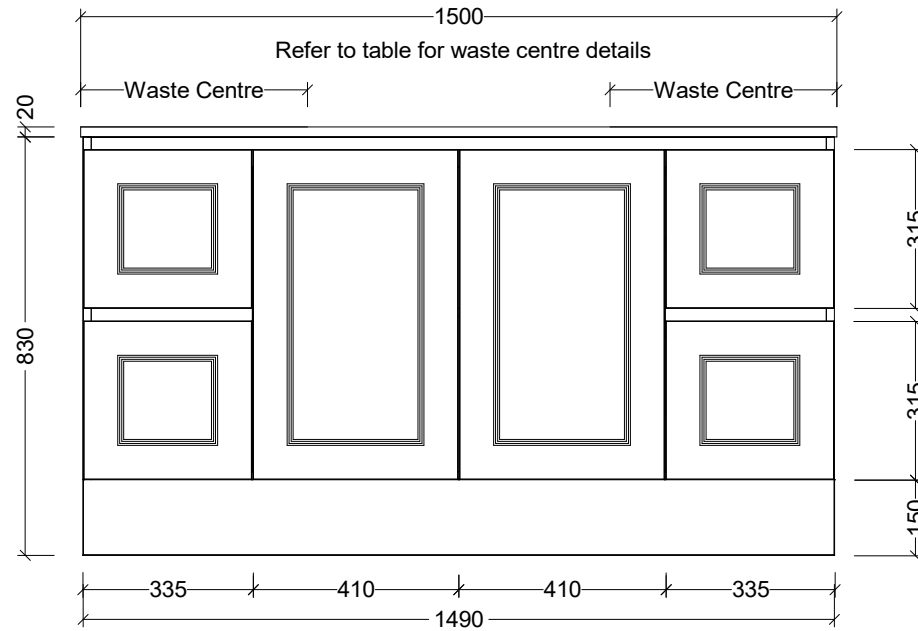

CABINET DETAILS

Range	Nevada Classic 1500
Description	Double Bowl Floorstanding
Cabinet SKU	NCV-VCO-1500-D-X-F
TOP DETAILS	
Available Tops:	Waste Centres (mm):
Alpha Ceramic	410
Regal Mineral	420
Stadium Mineral	420
SilkSurface	420
Stone	420

Timberline Bathroom Products Pty Ltd
22 Myrtle Drive, Armidale NSW 2350
www.timberline.com.au | 02 6773 8500

PLEASE NOTE: Due to the manufacturing process of ceramic tops, size variation (+/- 3%) is to be expected. E&OE. Copyright ©