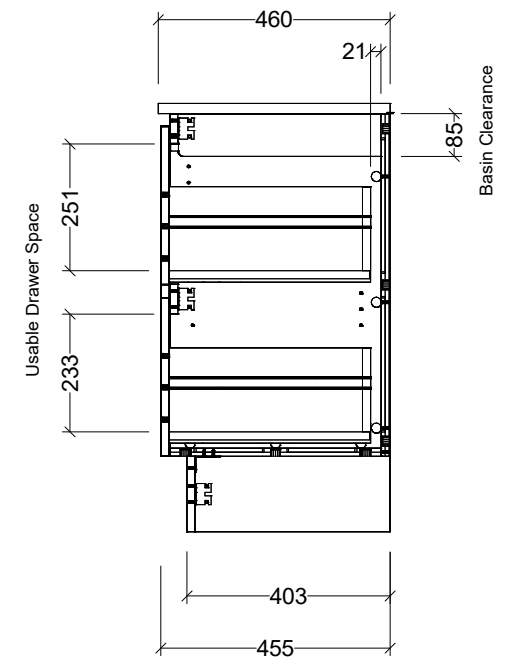

Timberline Bathroom Products Pty Ltd
 22 Myrtle Drive, Armidale NSW 2350
www.timberline.com.au | 02 6773 8500

PLEASE NOTE: Due to the manufacturing process of ceramic tops, size variation (+/- 3%) is to be expected. E&OE. Copyright ©