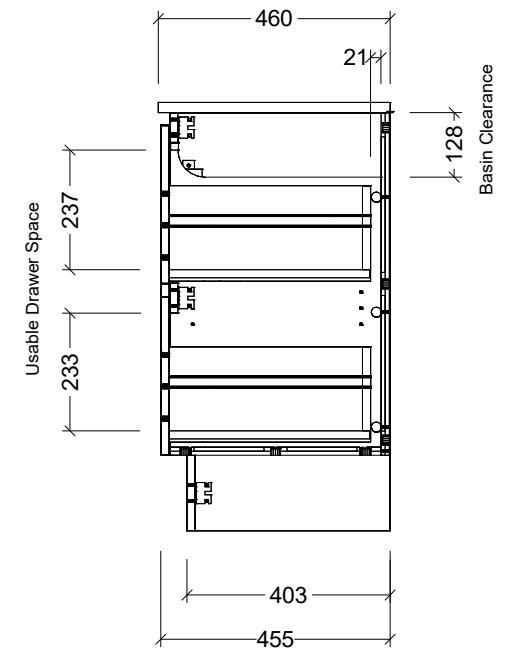

LH and RH Drawer Options Available