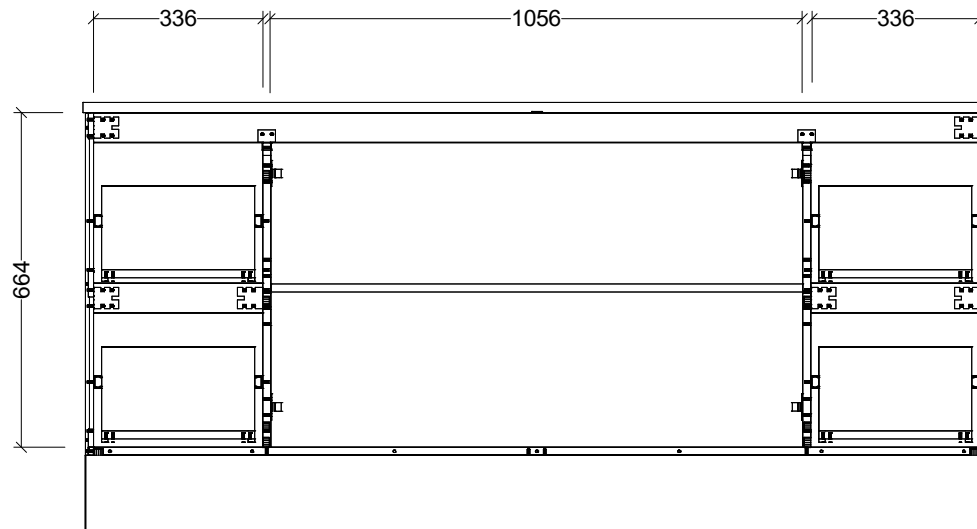

CABINET DETAILS

Range	Nevada Classic 1800
Description	Centre Bowl Freestanding
Cabinet SKU	NCV-VCO-1800-C-X-F
TOP DETAILS	
Available Tops:	Alpha Ceramic
	Regal Mineral
	Stadium Mineral
	SilkSurface
	Stone

Timberline Bathroom Products Pty Ltd
22 Myrtle Drive, Armidale NSW 2350
www.timberline.com.au | 02 6773 8500

PLEASE NOTE: Due to the manufacturing process of ceramic tops, size variation (+/- 3%) is to be expected. E&OE. Copyright ©