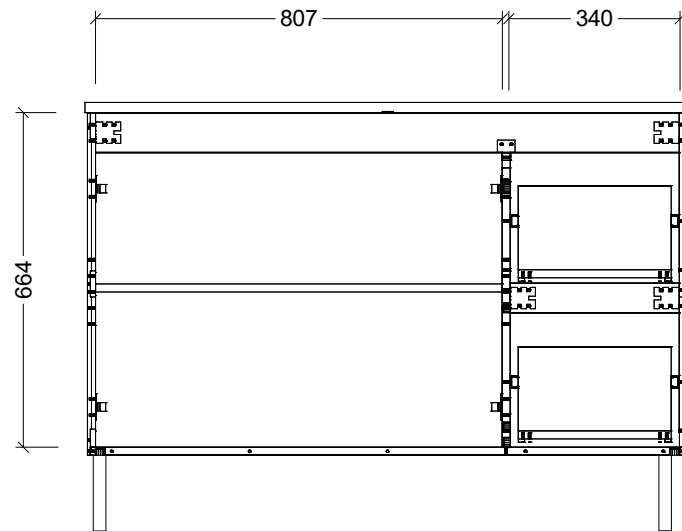

LH and RH Drawer Options Available