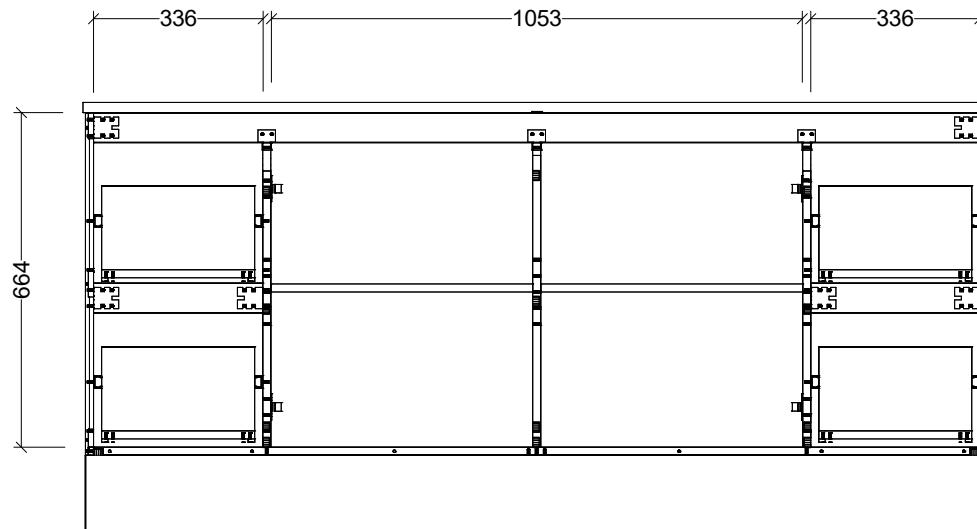

CABINET DETAILS

Range	Nevada Classic 1800
Description	Double Bowl Floorstanding
Cabinet SKU	NCV-VCO-1800-D-X-F
TOP DETAILS	
Available Tops:	Waste Centres (mm):
Regal Mineral	520
Stadium Mineral	520
SilkSurface	520
Stone	520

Timberline Bathroom Products Pty Ltd
22 Myrtle Drive, Armidale NSW 2350
www.timberline.com.au | 02 6773 8500

PLEASE NOTE: Due to the manufacturing process of ceramic tops, size variation (+/- 3%) is to be expected. E&OE. Copyright ©