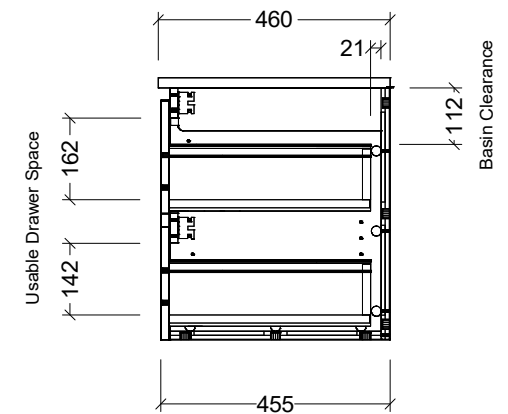

CABINET DETAILS

Range	Nevada Classic 1800
Description	Centre Bowl Wall Hung
Cabinet SKU	NCV-VCO-1800-C-X-W
TOP DETAILS	
Available Tops:	Alpha Ceramic
	Regal Mineral
	Stadium Mineral
	SilkSurface
	Stone

Timberline Bathroom Products Pty Ltd
22 Myrtle Drive, Armidale NSW 2350
www.timberline.com.au | 02 6773 8500

PLEASE NOTE: Due to the manufacturing process of ceramic tops, size variation (+/- 3%) is to be expected. E&OE. Copyright ©