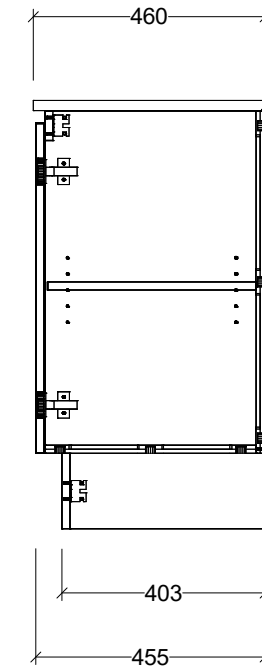

PLEASE NOTE: Due to the manufacturing process of ceramic tops, size variation (+/- 3%) is to be expected. E&OE. Copyright ©

CABINET DETAILS

Range	Nevada Classic 600
Description	Centre Bowl on Legs
Cabinet SKU	NCV-VCO-600-C-X-L