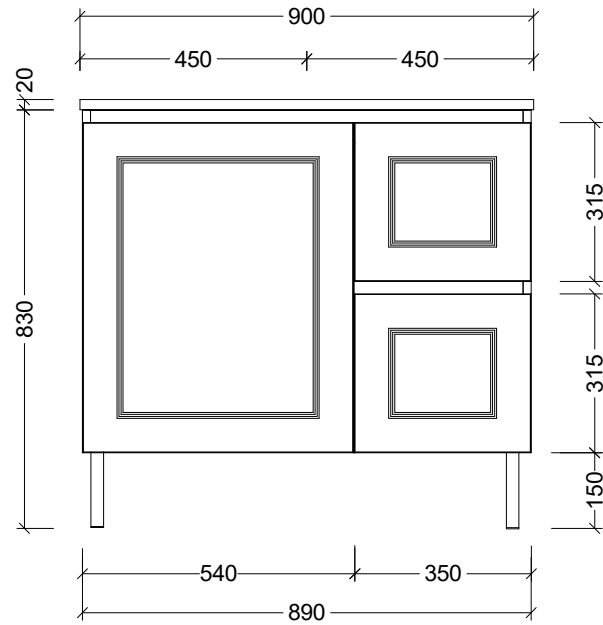

CABINET DETAILS

Range	Nevada Classic 900
Description	Centre Bowl on Legs
Cabinet SKU	NCV-VCO-900-C-X-L

TOP DETAILS

Available Tops:	Alpha Ceramic
	Regal Mineral
	Stadium Mineral
	SilkSurface
	Stone

Timberline Bathroom Products Pty Ltd
22 Myrtle Drive, Armidale NSW 2350
www.timberline.com.au | 02 6773 8500

PLEASE NOTE: Due to the manufacturing process of ceramic tops, size variation (+/- 3%) is to be expected. E&OE. Copyright ©