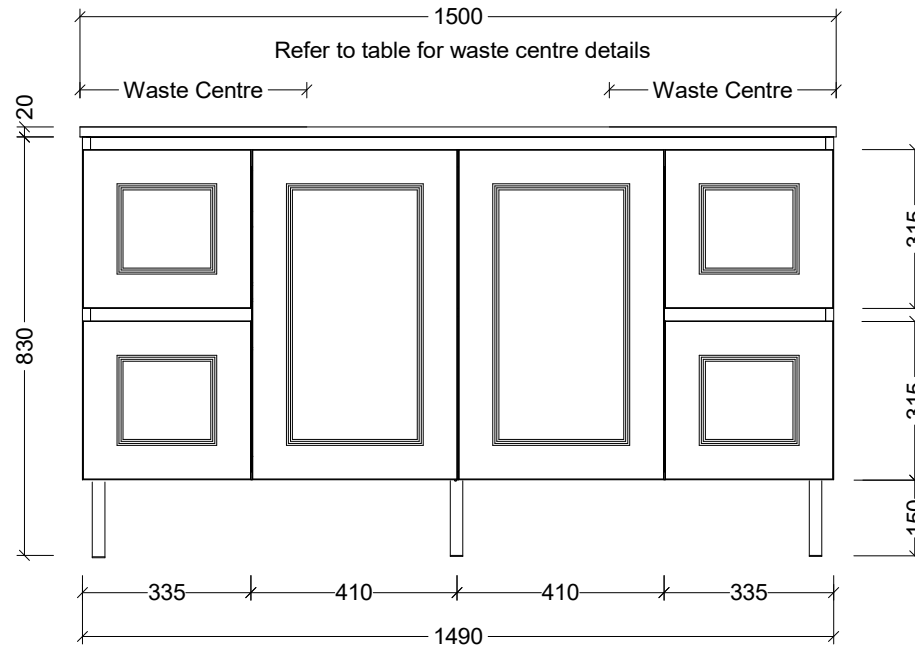

CABINET DETAILS

Range	Nevada Classic 1500
Description	Double Bowl on Legs
Cabinet SKU	NCV-VCO-1500-D-X-L

TOP DETAILS

Available Tops:	Waste Centres (mm):
Alpha Ceramic	410
Regal Mineral	420
Stadium Mineral	420
SilkSurface	420
Stone	420

Timberline Bathroom Products Pty Ltd
22 Myrtle Drive, Armidale NSW 2350
www.timberline.com.au | 02 6773 8500

PLEASE NOTE: Due to the manufacturing process of ceramic tops, size variation (+/- 3%) is to be expected. E&OE. Copyright ©