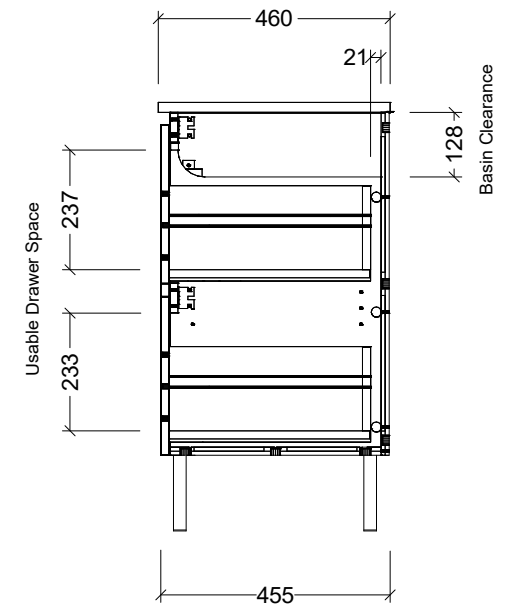

Timberline Bathroom Products Pty Ltd
 22 Myrtle Drive, Armidale NSW 2350
 www.timberline.com.au | 02 6773 8500

PLEASE NOTE: Due to the manufacturing process of ceramic tops, size variation (+/- 3%) is to be expected. E&OE. Copyright ©