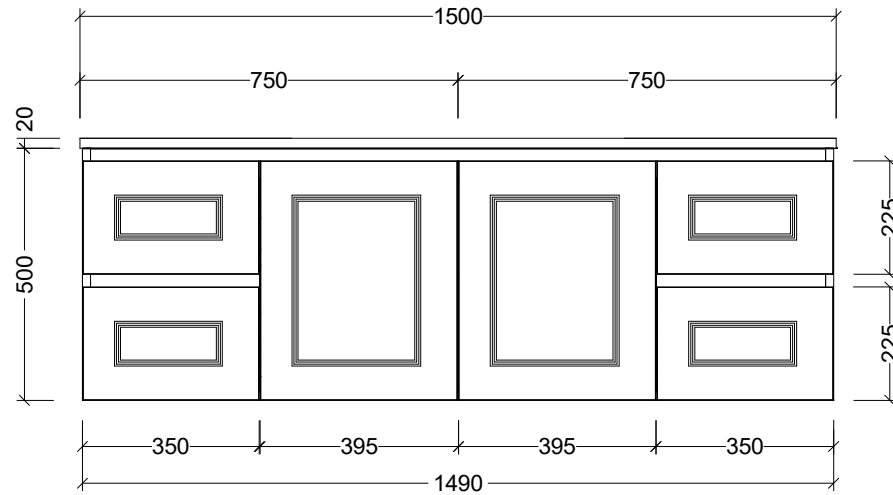

CABINET DETAILS

Range	Nevada Classic 1500
Description	Centre Bowl Wall Hung
Cabinet SKU	NCV-VCO-1500-C-X-W
TOP DETAILS	
Available Tops:	Alpha Ceramic
	Regal Mineral
	Stadium Mineral
	SilkSurface
	Stone

Timberline Bathroom Products Pty Ltd
22 Myrtle Drive, Armidale NSW 2350
www.timberline.com.au | 02 6773 8500

PLEASE NOTE: Due to the manufacturing process of ceramic tops, size variation (+/- 3%) is to be expected. E&OE. Copyright ©