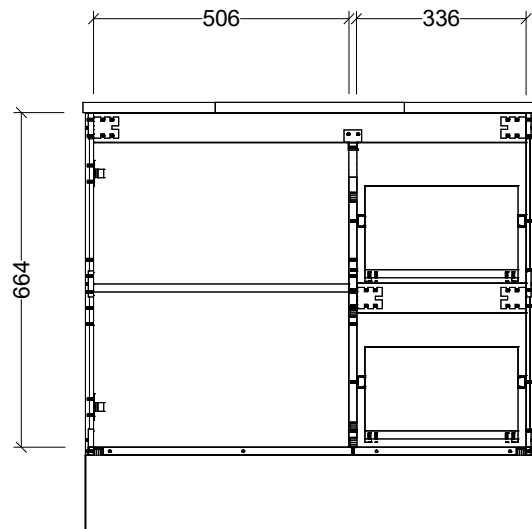

LH and RH Drawer Options Available