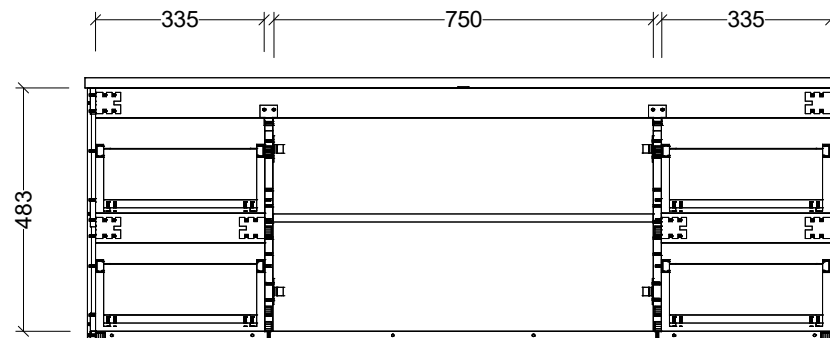

CABINET DETAILS

Range	Nevada Classic 1500
Description	Centre Bowl Wall Hung
Cabinet SKU	NCV-VCO-1500-C-X-W
TOP DETAILS	
Available Tops:	Alpha Ceramic
	Regal Mineral
	Stadium Mineral
	SilkSurface
	Stone

Timberline Bathroom Products Pty Ltd
22 Myrtle Drive, Armidale NSW 2350
www.timberline.com.au | 02 6773 8500

PLEASE NOTE: Due to the manufacturing process of ceramic tops, size variation (+/- 3%) is to be expected. E&OE. Copyright ©