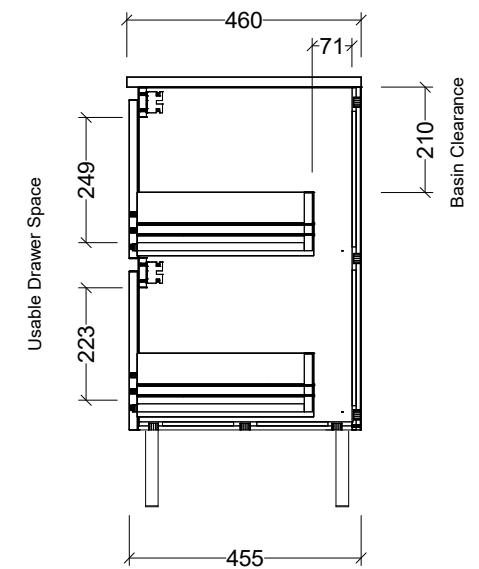

CABINET DETAILS

Range	Nevada Plus Classic 600
Description	Centre Bowl On Legs
Cabinet SKU	NVPC-VCO-600-C-X-L

TOP DETAILS

Available Tops:	Alpha Ceramic
	Regal Mineral
	SilkSurface
	Stone

Timberline Bathroom Products Pty Ltd
22 Myrtle Drive, Armidale NSW 2350
www.timberline.com.au | 02 6773 8500

PLEASE NOTE: Due to the manufacturing process of ceramic tops, size variation (+/- 3%) is to be expected. E&OE. Copyright ©