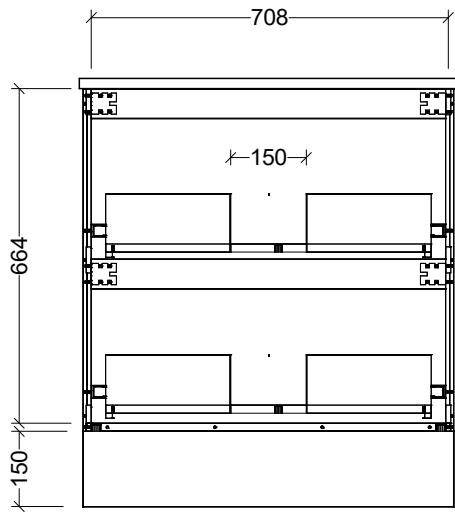

T Timberline

CABINET DETAILS

Range	Nevada Plus Classic 750
Description	Centre Bowl Floorstanding
Cabinet SKU	NVPC-VCO-750-C-X-F

TOP DETAILS

Available Tops:	Alpha Ceramic
	Regal Mineral
	Haven Matt Dolomite
	Quest Gloss Dolomite
	SilkSurface
	Stone

Timberline Bathroom Products Pty Ltd
22 Myrtle Drive, Armidale NSW 2350
www.timberline.com.au | 02 6773 8500

PLEASE NOTE: Due to the manufacturing process of ceramic tops, size variation (+/- 3%) is to be expected. E&OE. Copyright ©