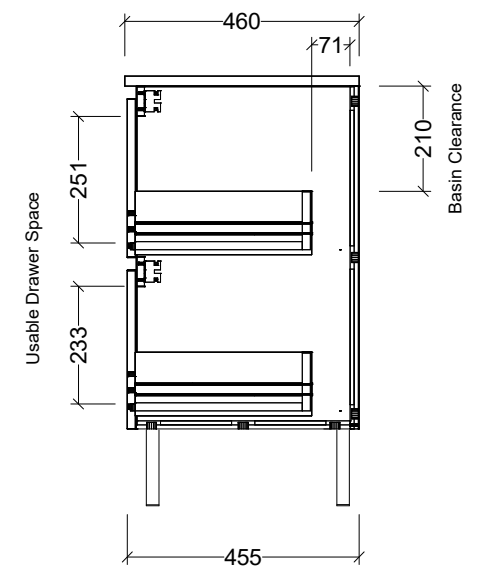

CABINET DETAILS

Range	Nevada Plus Classic 900
Description	Centre Bowl, On Legs
Cabinet SKU	NVPC-VCO-900-C-X-L
TOP DETAILS	
Available Tops:	Alpha Ceramic
	Regal Mineral
	Haven Matt Dolomite
	Quest Gloss Dolomite
	SilkSurface
	Stone

Timberline Bathroom Products Pty Ltd
22 Myrtle Drive, Armidale NSW 2350
www.timberline.com.au | 02 6773 8500

PLEASE NOTE: Due to the manufacturing process of ceramic tops, size variation (+/- 3%) is to be expected. E&OE. Copyright ©