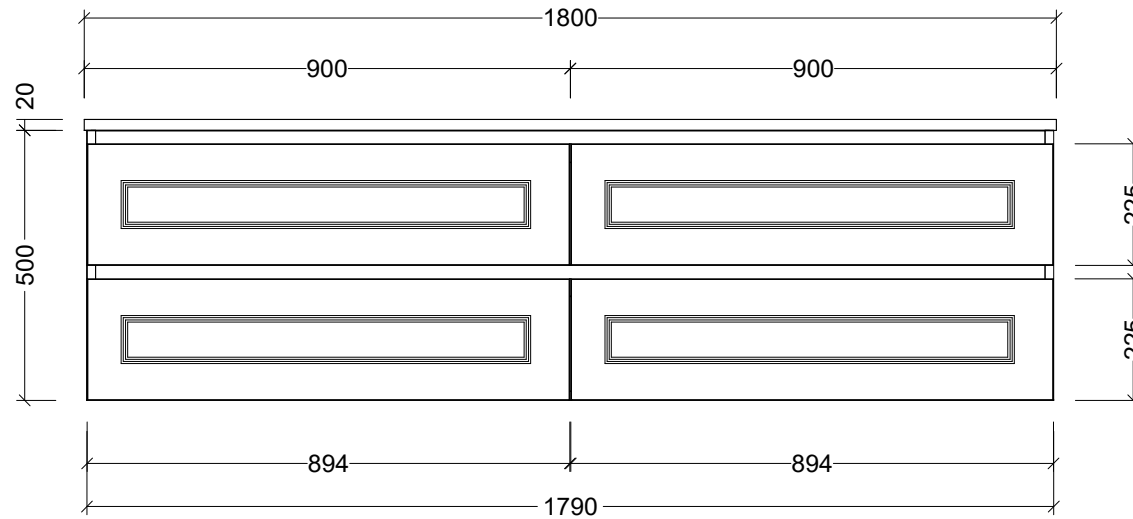

CABINET DETAILS

Range	Nevada Plus Classic 1800
Description	Wall Hung Centre Bowl
Cabinet SKU	NVPC-VCO-1800-C-X-W
TOP DETAILS	
Available Tops:	Alpha Ceramic
	Regal Mineral
	Stadium Mineral
	SilkSurface
	Stone

Timberline Bathroom Products Pty Ltd
22 Myrtle Drive, Armidale NSW 2350
www.timberline.com.au | 02 6773 8500

PLEASE NOTE: Due to the manufacturing process of ceramic tops, size variation (+/- 3%) is to be expected. E&OE. Copyright ©