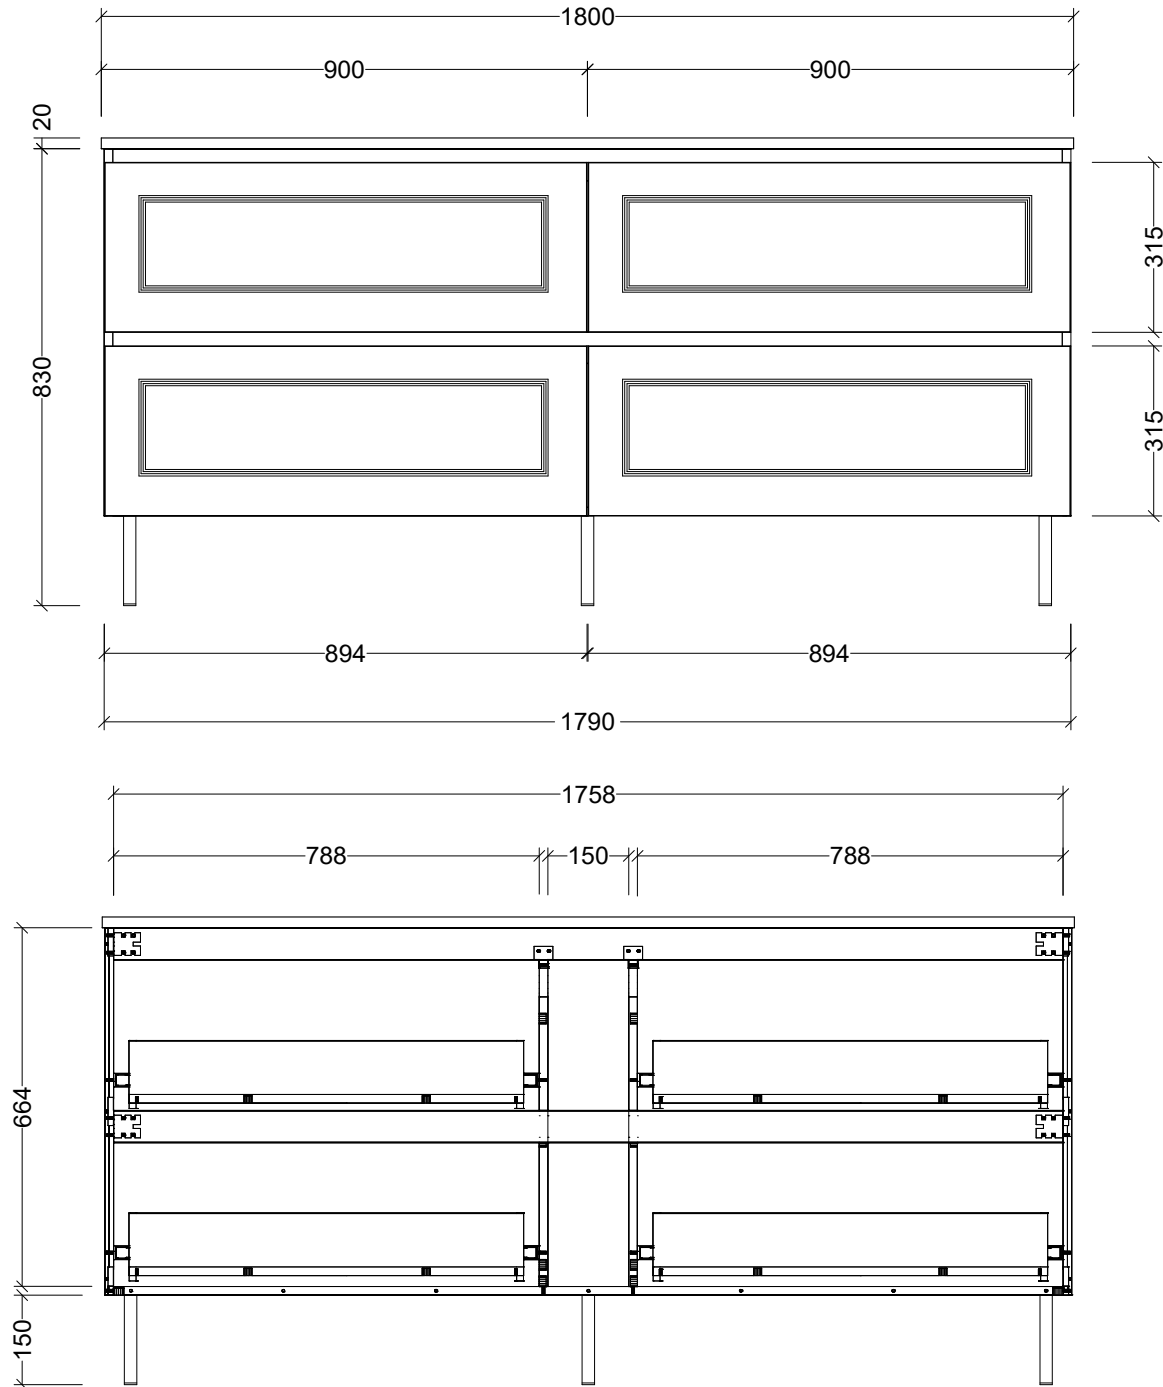

CABINET DETAILS

Range	Nevada Plus Classic 1800
Description	Centre Bowl Legs
Cabinet SKU	NVPC-VCO-1800-C-X-L
TOP DETAILS	
Available Tops:	Alpha Ceramic
	Regal Mineral
	Stadium Mineral
	SilkSurface
	Stone

Timberline Bathroom Products Pty Ltd
22 Myrtle Drive, Armidale NSW 2350
www.timberline.com.au | 02 6773 8500

PLEASE NOTE: Due to the manufacturing process of ceramic tops, size variation (+/- 3%) is to be expected. E&OE. Copyright ©