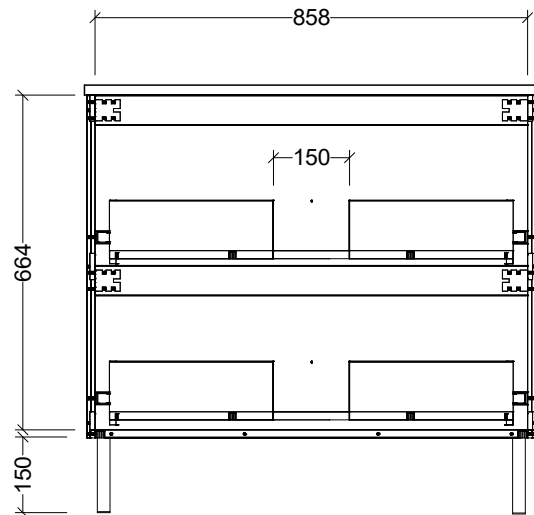

CABINET DETAILS

Range	Nevada Plus Classic 900
Description	Centre Bowl, On Legs
Cabinet SKU	NVPC-VCO-900-C-X-L
TOP DETAILS	
Available Tops:	Alpha Ceramic
	Regal Mineral
	Haven Matt Dolomite
	Quest Gloss Dolomite
	SilkSurface
	Stone

Timberline Bathroom Products Pty Ltd
22 Myrtle Drive, Armidale NSW 2350
www.timberline.com.au | 02 6773 8500

PLEASE NOTE: Due to the manufacturing process of ceramic tops, size variation (+/- 3%) is to be expected. E&OE. Copyright ©