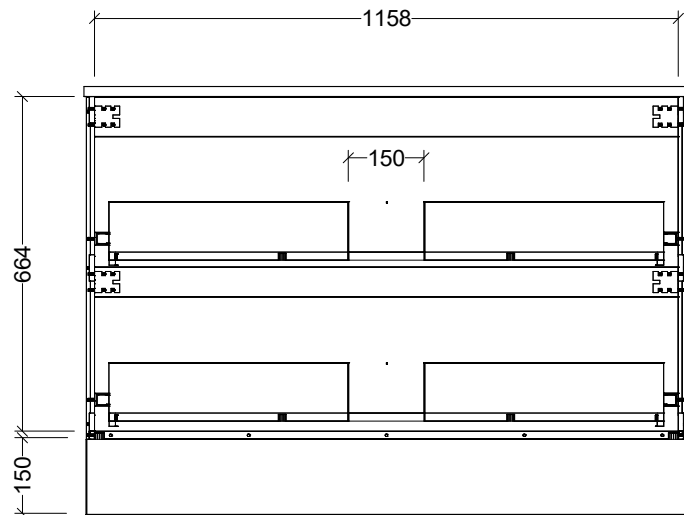

CABINET DETAILS

Range	Nevada Plus Classic 1200
Description	Floorstanding Double Bowl
Cabinet SKU	NVPC-VCO-1200-D-X-F
TOP DETAILS	
Available Tops:	Waste Centres (mm):
Alpha Ceramic	295
Regal Mineral	420
Stadium Mineral	420
SilkSurface	320
Stone Top	320

Timberline Bathroom Products Pty Ltd
22 Myrtle Drive, Armidale NSW 2350
www.timberline.com.au | 02 6773 8500

PLEASE NOTE: Due to the manufacturing process of ceramic tops, size variation (+/- 3%) is to be expected. E&OE. Copyright ©