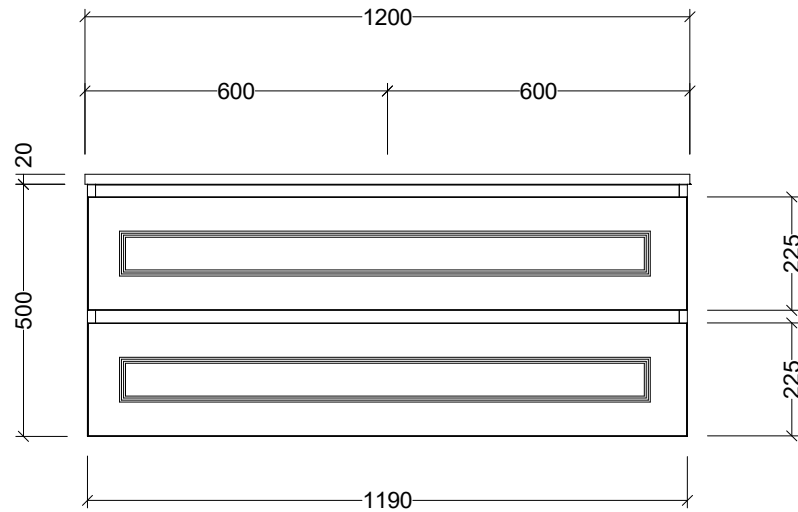

CABINET DETAILS

Range	Nevada Plus Classic 1200
Description	Centre Bowl, Wall Hung
Cabinet SKU	NVPC-VCO-1200-C-X-W

TOP DETAILS

Available Tops:	Alpha Ceramic
	Regal Mineral
	Haven Dolomite
	Quest Gloss Dolomite
	SilkSurface
	Stone

Timberline Bathroom Products Pty Ltd
22 Myrtle Drive, Armidale NSW 2350
www.timberline.com.au | 02 6773 8500

PLEASE NOTE: Due to the manufacturing process of ceramic tops, size variation (+/- 3%) is to be expected. E&OE. Copyright ©