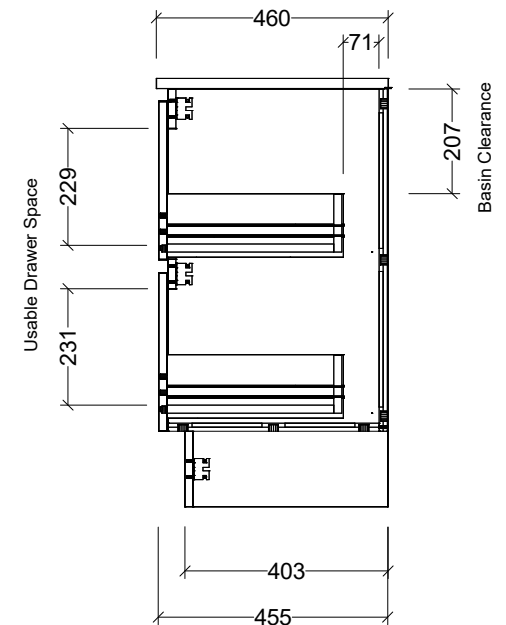

CABINET DETAILS

Range	Nevada Plus Classic 1200
Description	Centre Bowl Floorstanding
Cabinet SKU	NVPC-VCO-1200-C-X-F
TOP DETAILS	
Available Tops:	Alpha Ceramic
	Regal Mineral
	Haven Dolomite
	Quest Gloss Dolomite
	SilkSurface
	Stone

Timberline Bathroom Products Pty Ltd
22 Myrtle Drive, Armidale NSW 2350
www.timberline.com.au | 02 6773 8500

PLEASE NOTE: Due to the manufacturing process of ceramic tops, size variation (+/- 3%) is to be expected. E&OE. Copyright ©