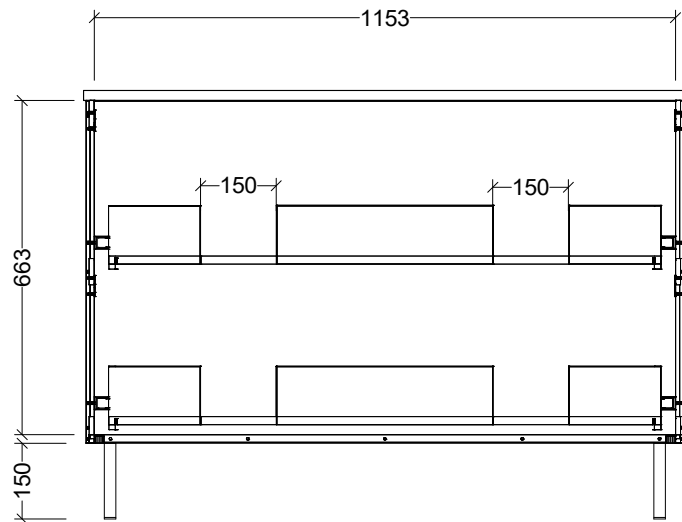

CABINET DETAILS

Range	Nevada Plus Classic 1200
Description	Legs Double Bowl
Cabinet SKU	NVPC-VCO-1200-D-X-L
TOP DETAILS	
Available Tops:	Waste Centres (mm):
Alpha Ceramic	295
Regal Mineral	420
Stadium Mineral	420
SilkSurface	320
Stone	320

Timberline Bathroom Products Pty Ltd
22 Myrtle Drive, Armidale NSW 2350
www.timberline.com.au | 02 6773 8500

PLEASE NOTE: Due to the manufacturing process of ceramic tops, size variation (+/- 3%) is to be expected. E&OE. Copyright ©