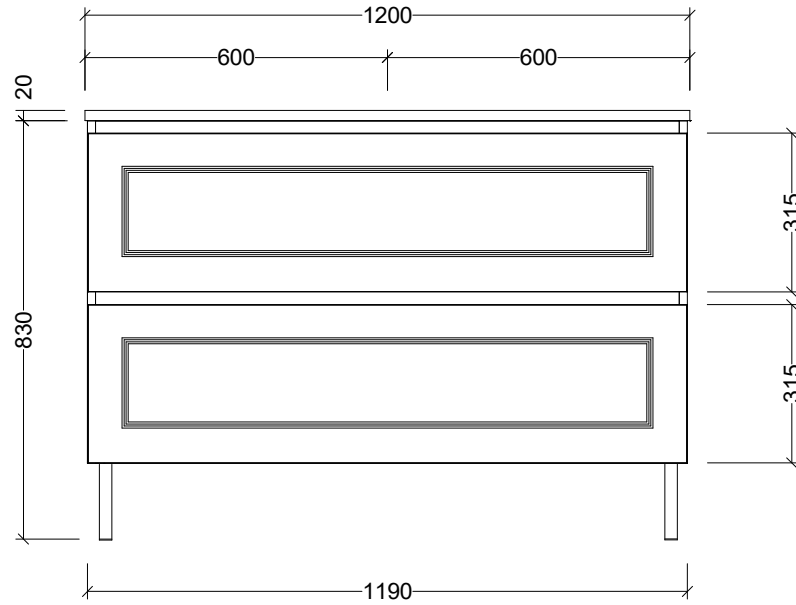

CABINET DETAILS

Range	Nevada Plus Classic 1200
Description	Centre Bowl, On Legs
Cabinet SKU	NVPC-VCO-1200-C-X-L

TOP DETAILS

Available Tops:	Alpha Ceramic
	Regal Mineral
	Haven Dolomite
	Quest Gloss Dolomite
	SilkSurface
	Stone

Timberline Bathroom Products Pty Ltd
22 Myrtle Drive, Armidale NSW 2350
www.timberline.com.au | 02 6773 8500

PLEASE NOTE: Due to the manufacturing process of ceramic tops, size variation (+/- 3%) is to be expected. E&OE. Copyright ©