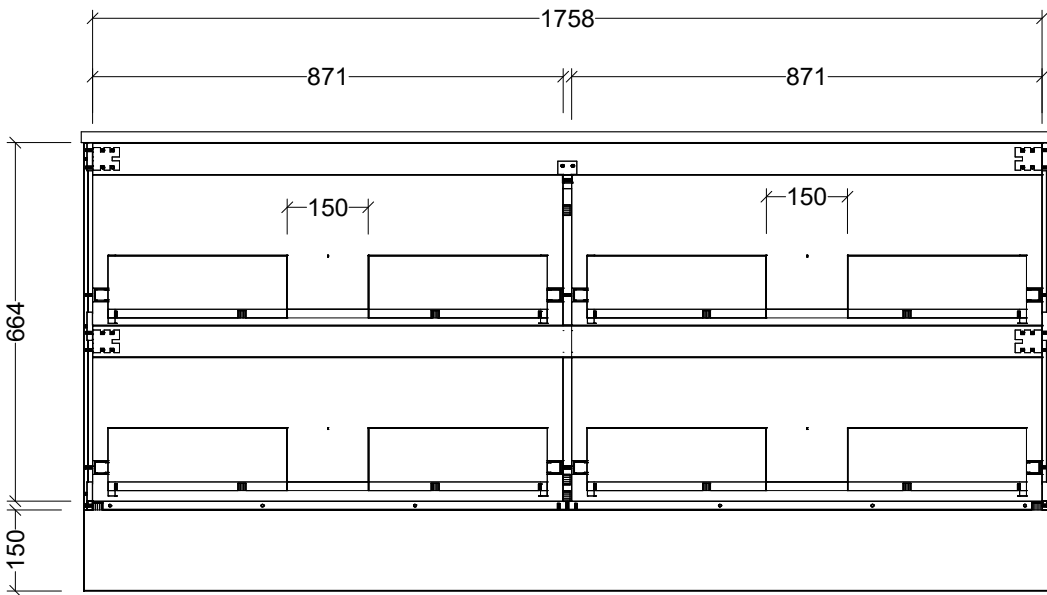

T Timberline

CABINET DETAILS

Range	Nevada Plus Classic 1800
Description	Floorstanding Double Basin
Cabinet SKU	NVPC-VCO-1800-D-X-F
TOP DETAILS	
Available Tops:	Waste Centres (mm):
Regal Mineral	520
Stadium Mineral	520
SilkSurface	450
Stone	450

Timberline Bathroom Products Pty Ltd
22 Myrtle Drive, Armidale NSW 2350
www.timberline.com.au | 02 6773 8500

PLEASE NOTE: Due to the manufacturing process of ceramic tops, size variation (+/- 3%) is to be expected. E&OE. Copyright ©