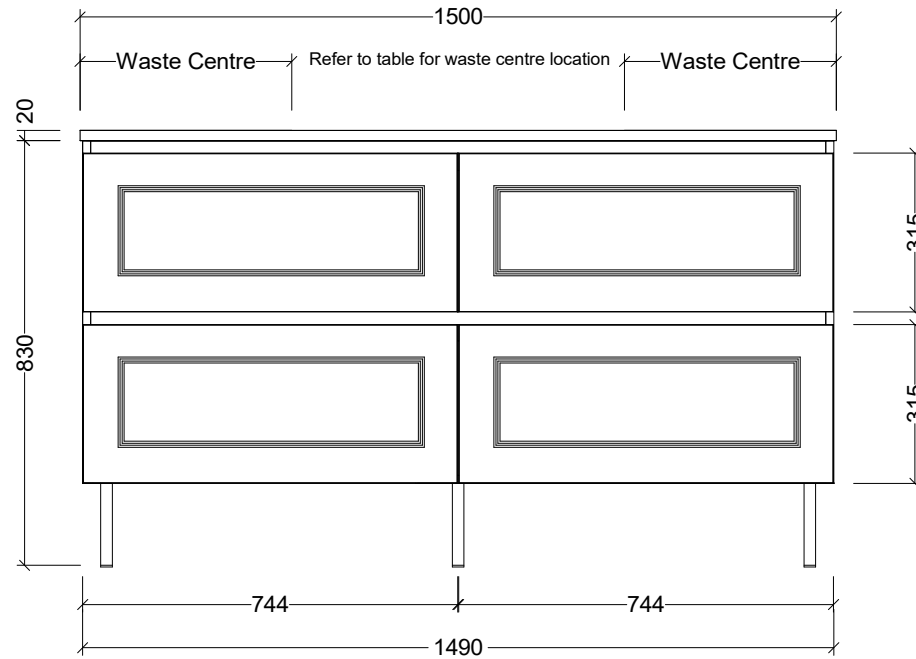

CABINET DETAILS

Range	Nevada Plus Classic 1500
Description	Legs, Double Bowl
Cabinet SKU	NVPC-VCO-1500-D-X-L

TOP DETAILS

Available Tops:	Waste Centres (mm):
Alpha Ceramic	420
Regal Mineral	420
Stadium Mineral	420
SilkSurface	375
Stone	375

Timberline Bathroom Products Pty Ltd
22 Myrtle Drive, Armidale NSW 2350
www.timberline.com.au | 02 6773 8500

PLEASE NOTE: Due to the manufacturing process of ceramic tops, size variation (+/- 3%) is to be expected. E&OE. Copyright ©