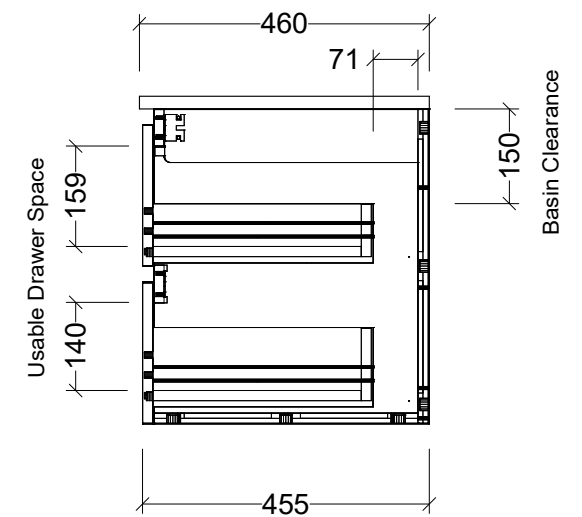

CABINET DETAILS

Range	Nevada Plus Classic 1500
Description	Wall Hung Double Bowl
Cabinet SKU	NVPC-VCO-1500-D-X-W

TOP DETAILS

Available Tops:	Waste Centres (mm):
Alpha Ceramic	410
Regal Mineral	420
Stadium Mineral	420
SilkSurface	375
Stone	375

Timberline Bathroom Products Pty Ltd
22 Myrtle Drive, Armidale NSW 2350
www.timberline.com.au | 02 6773 8500

PLEASE NOTE: Due to the manufacturing process of ceramic tops, size variation (+/- 3%) is to be expected. E&OE. Copyright ©