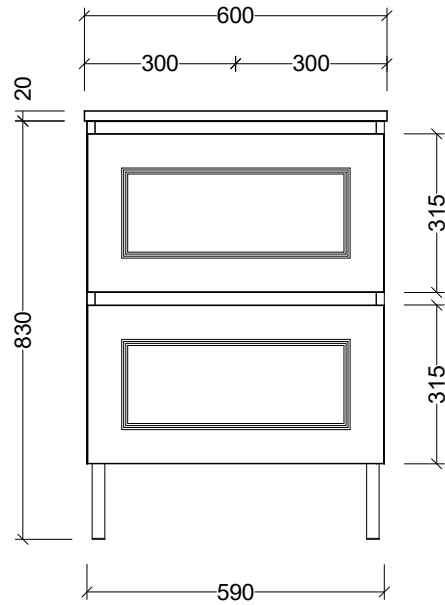

CABINET DETAILS

Range	Nevada Plus Classic 600
Description	Centre Bowl On Legs
Cabinet SKU	NVPC-VCO-600-C-X-L

TOP DETAILS

Available Tops:	Alpha Ceramic
	Regal Mineral
	SilkSurface
	Stone

Timberline Bathroom Products Pty Ltd
22 Myrtle Drive, Armidale NSW 2350
www.timberline.com.au | 02 6773 8500

PLEASE NOTE: Due to the manufacturing process of ceramic tops, size variation (+/- 3%) is to be expected. E&OE. Copyright ©