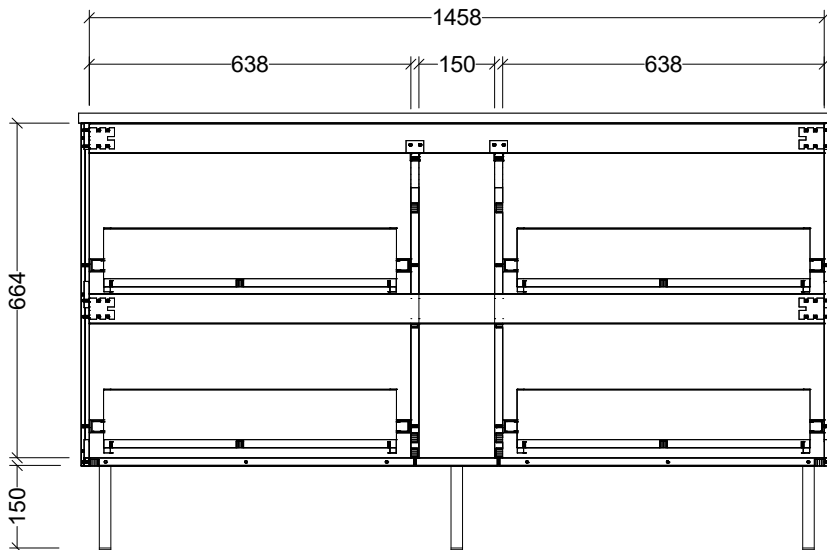

CABINET DETAILS

Range	Nevada Plus Classic 1500
Description	Legs Centre Bowl
Cabinet SKU	NVPC-VCO-1500-C-X-L
TOP DETAILS	
Available Tops:	Alpha Ceramic
	Regal Mineral
	Stadium Mineral
	SilkSurface
	Stone

Timberline Bathroom Products Pty Ltd
22 Myrtle Drive, Armidale NSW 2350
www.timberline.com.au | 02 6773 8500

PLEASE NOTE: Due to the manufacturing process of ceramic tops, size variation (+/- 3%) is to be expected. E&OE. Copyright ©