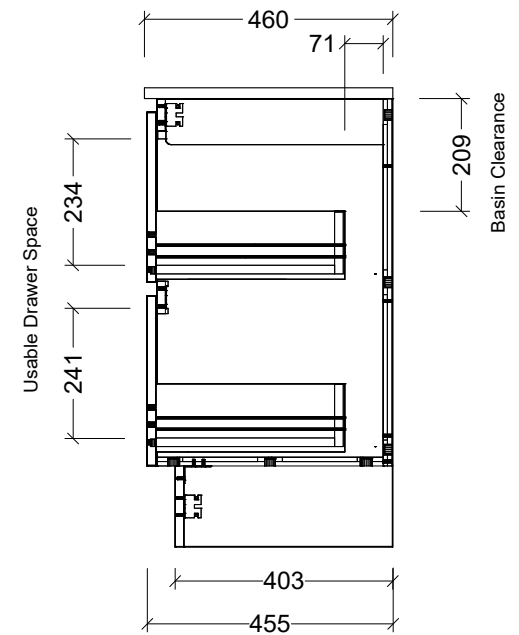

CABINET DETAILS

Range	Nevada Plus Classic 1800
Description	Floorstanding Double Basin
Cabinet SKU	NVPC-VCO-1800-D-X-F
TOP DETAILS	
Available Tops:	Waste Centres (mm):
Regal Mineral	520
Stadium Mineral	520
SilkSurface	450
Stone	450

Timberline Bathroom Products Pty Ltd
22 Myrtle Drive, Armidale NSW 2350
www.timberline.com.au | 02 6773 8500

PLEASE NOTE: Due to the manufacturing process of ceramic tops, size variation (+/- 3%) is to be expected. E&OE. Copyright ©