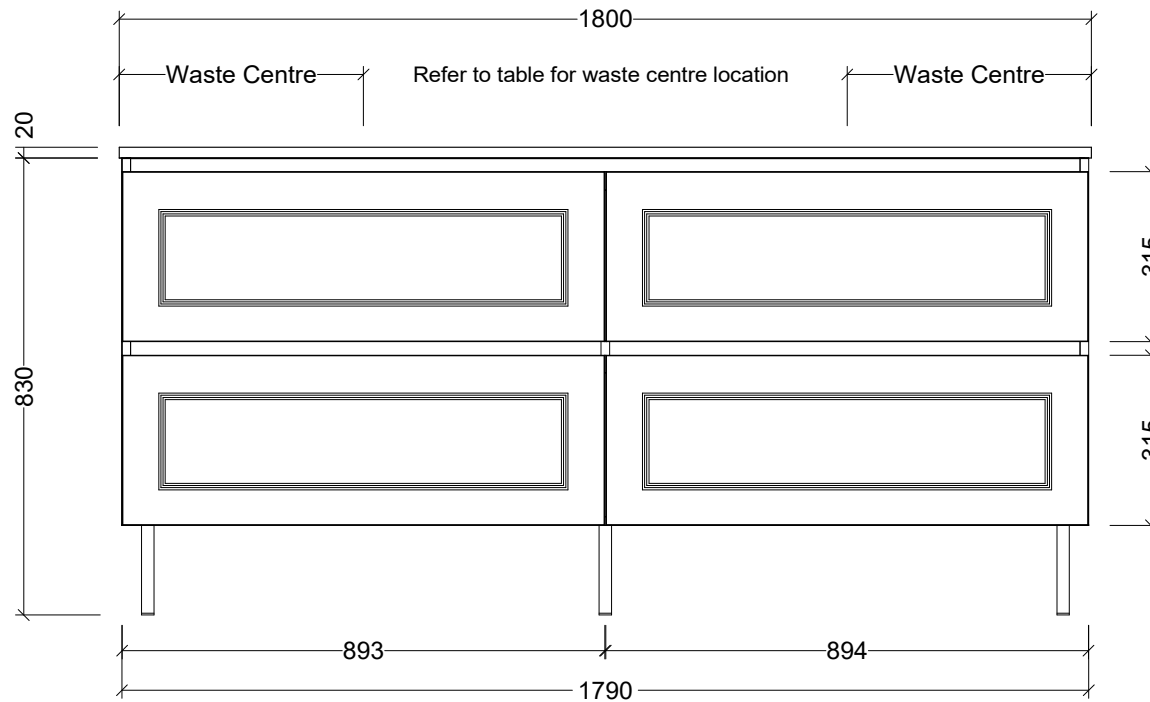

CABINET DETAILS

Range	Nevada Plus Classic 1800
Description	Legs Double Basin
Cabinet SKU	NVPC-VCO-1800-D-X-L
TOP DETAILS	
Available Tops:	Waste Centres (mm):
Regal Mineral	520
Stadium Mineral	520
SilkSurface	450
Stone	450

Timberline Bathroom Products Pty Ltd
22 Myrtle Drive, Armidale NSW 2350
www.timberline.com.au | 02 6773 8500

PLEASE NOTE: Due to the manufacturing process of ceramic tops, size variation (+/- 3%) is to be expected. E&OE. Copyright ©