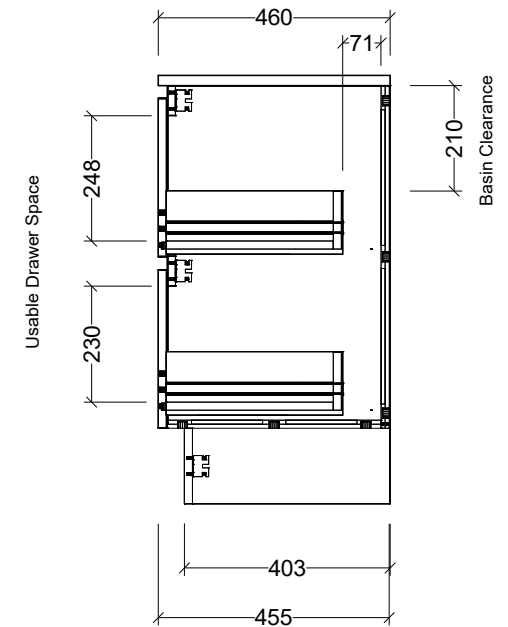

PLEASE NOTE: Due to the manufacturing process of ceramic tops, size variation (+/- 3%) is to be expected. E&OE. Copyright ©

**CABINET DETAILS**

Range	Nevada Plus Classic 600
Description	Centre Bowl On Legs
Cabinet SKU	NVPC-VCO-600-C-X-L