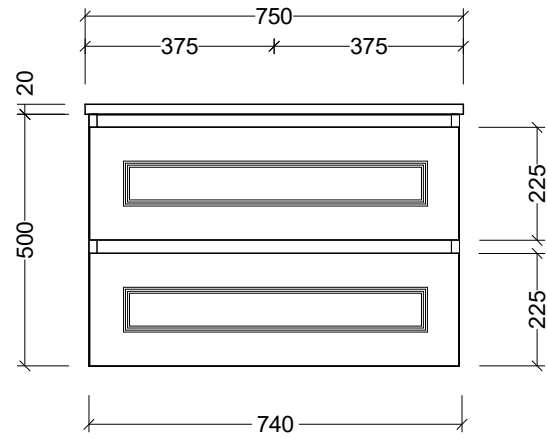

CABINET DETAILS

Range	Nevada Plus Classic 750
Description	Centre Bowl Wall Hung
Cabinet SKU	NVPC-VCO-750-C-X-W

TOP DETAILS

Available Tops:	Alpha Ceramic
	Regal Mineral
	Haven Matt Dolomite
	Quest Gloss Dolomite
	SilkSurface
	Stone

Timberline Bathroom Products Pty Ltd
22 Myrtle Drive, Armidale NSW 2350
www.timberline.com.au | 02 6773 8500

PLEASE NOTE: Due to the manufacturing process of ceramic tops, size variation (+/- 3%) is to be expected. E&OE. Copyright ©