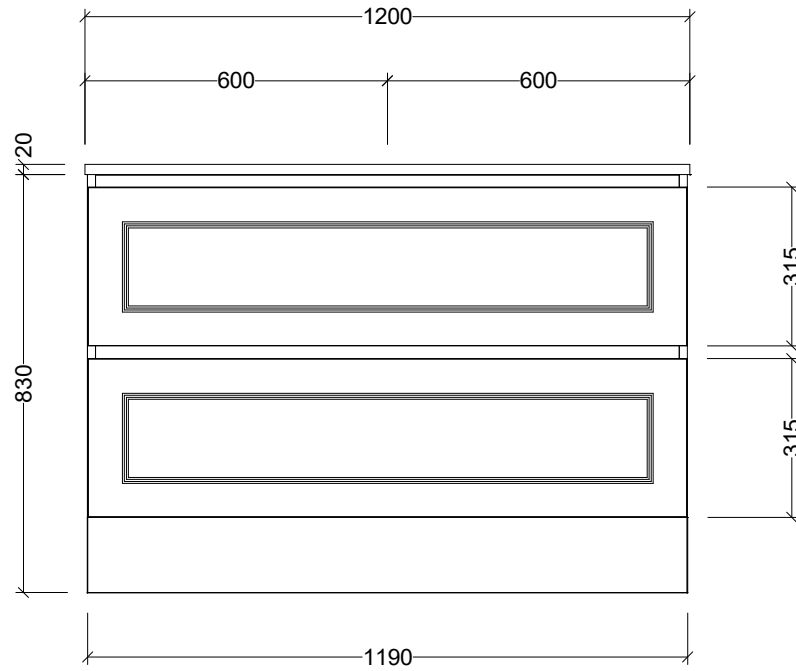

CABINET DETAILS

Range	Nevada Plus Classic 1200
Description	Centre Bowl Floorstanding
Cabinet SKU	NVPC-VCO-1200-C-X-F
TOP DETAILS	
Available Tops:	Alpha Ceramic
	Regal Mineral
	Haven Dolomite
	Quest Gloss Dolomite
	SilkSurface
	Stone

Timberline Bathroom Products Pty Ltd
22 Myrtle Drive, Armidale NSW 2350
www.timberline.com.au | 02 6773 8500

PLEASE NOTE: Due to the manufacturing process of ceramic tops, size variation (+/- 3%) is to be expected. E&OE. Copyright ©