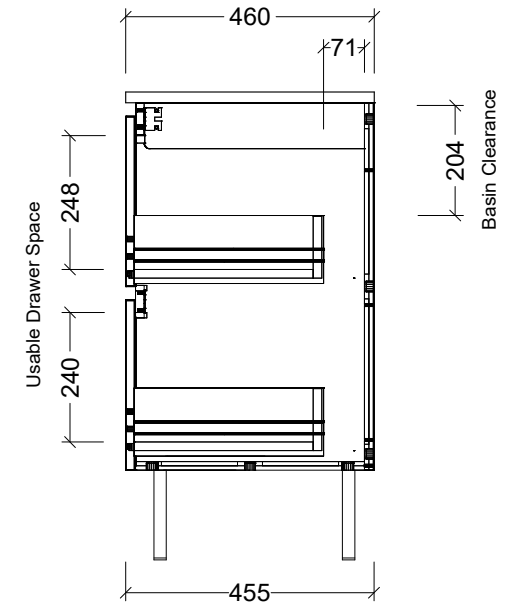

CABINET DETAILS

Range	Nevada Plus Classic 1800
Description	Legs Double Basin
Cabinet SKU	NVPC-VCO-1800-D-X-L
TOP DETAILS	
Available Tops:	Waste Centres (mm):
Regal Mineral	520
Stadium Mineral	520
SilkSurface	450
Stone	450

Timberline Bathroom Products Pty Ltd
22 Myrtle Drive, Armidale NSW 2350
www.timberline.com.au | 02 6773 8500

PLEASE NOTE: Due to the manufacturing process of ceramic tops, size variation (+/- 3%) is to be expected. E&OE. Copyright ©