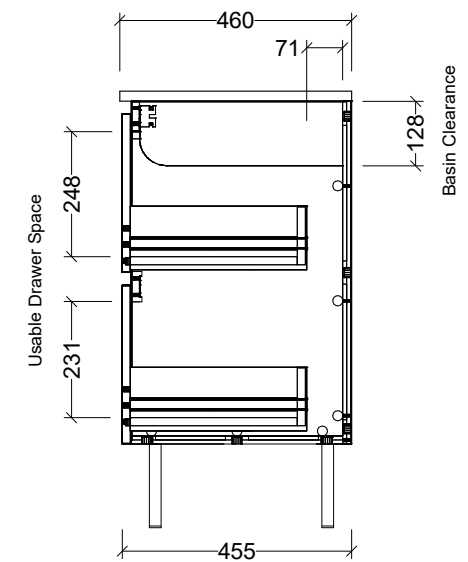

CABINET DETAILS

Range	Nevada Plus Classic 1500
Description	Legs Centre Bowl
Cabinet SKU	NVPC-VCO-1500-C-X-L
TOP DETAILS	
Available Tops:	Alpha Ceramic
	Regal Mineral
	Stadium Mineral
	SilkSurface
	Stone

Timberline Bathroom Products Pty Ltd
22 Myrtle Drive, Armidale NSW 2350
www.timberline.com.au | 02 6773 8500

PLEASE NOTE: Due to the manufacturing process of ceramic tops, size variation (+/- 3%) is to be expected. E&OE. Copyright ©