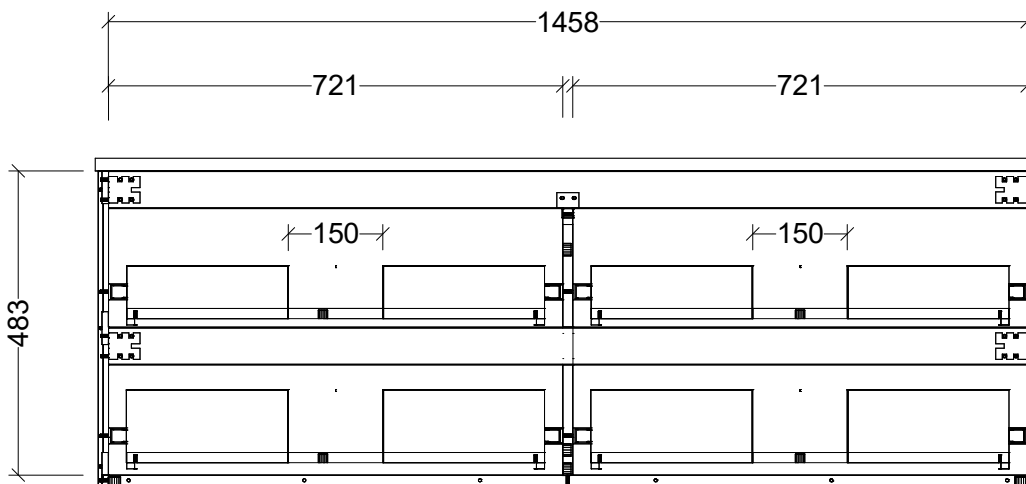

CABINET DETAILS

Range	Nevada Plus Classic 1500
Description	Wall Hung Double Bowl
Cabinet SKU	NVPC-VCO-1500-D-X-W

TOP DETAILS

Available Tops:	Waste Centres (mm):
Alpha Ceramic	410
Regal Mineral	420
Stadium Mineral	420
SilkSurface	375
Stone	375

Timberline Bathroom Products Pty Ltd
22 Myrtle Drive, Armidale NSW 2350
www.timberline.com.au | 02 6773 8500

PLEASE NOTE: Due to the manufacturing process of ceramic tops, size variation (+/- 3%) is to be expected. E&OE. Copyright ©