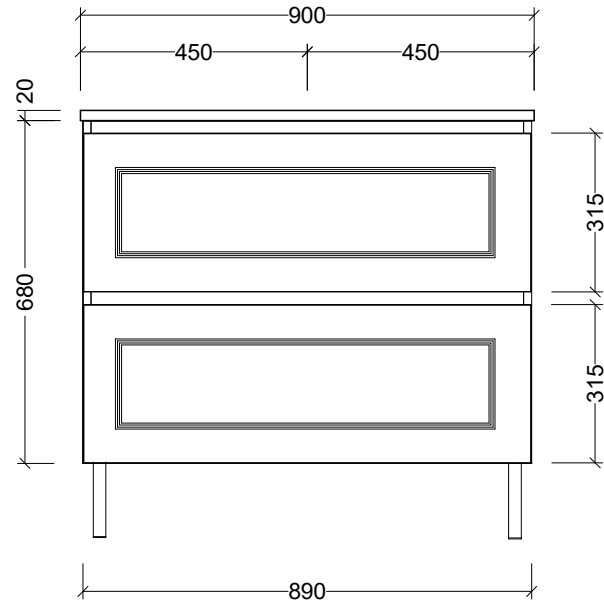

CABINET DETAILS

Range	Nevada Plus Classic 900
Description	Centre Bowl, On Legs
Cabinet SKU	NVPC-VCO-900-C-X-L
TOP DETAILS	
Available Tops:	Alpha Ceramic
	Regal Mineral
	Haven Matt Dolomite
	Quest Gloss Dolomite
	SilkSurface
	Stone

Timberline Bathroom Products Pty Ltd
22 Myrtle Drive, Armidale NSW 2350
www.timberline.com.au | 02 6773 8500

PLEASE NOTE: Due to the manufacturing process of ceramic tops, size variation (+/- 3%) is to be expected. E&OE. Copyright ©