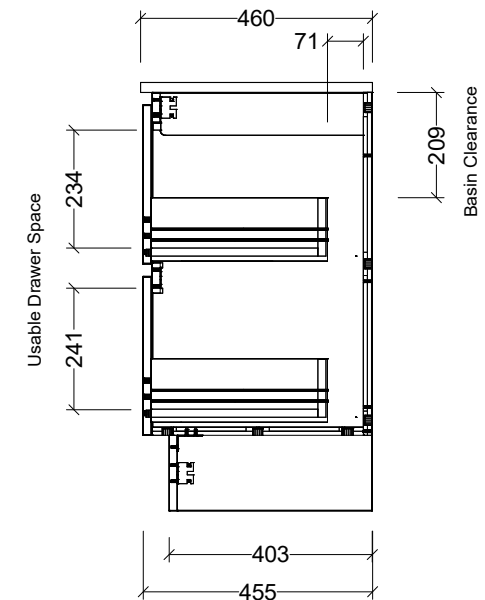

CABINET DETAILS

Range	Nevada Plus Classic 1500
Description	Floorstanding, Double Bowl
Cabinet SKU	NVPC-VCO-1500-D-X-F
TOP DETAILS	
Available Tops:	Waste Centres (mm):
Alpha Ceramic	420
Regal Mineral	420
Stadium Mineral	420
SilkSurface	375
Stone	375

Timberline Bathroom Products Pty Ltd
22 Myrtle Drive, Armidale NSW 2350
www.timberline.com.au | 02 6773 8500

PLEASE NOTE: Due to the manufacturing process of ceramic tops, size variation (+/- 3%) is to be expected. E&OE. Copyright ©