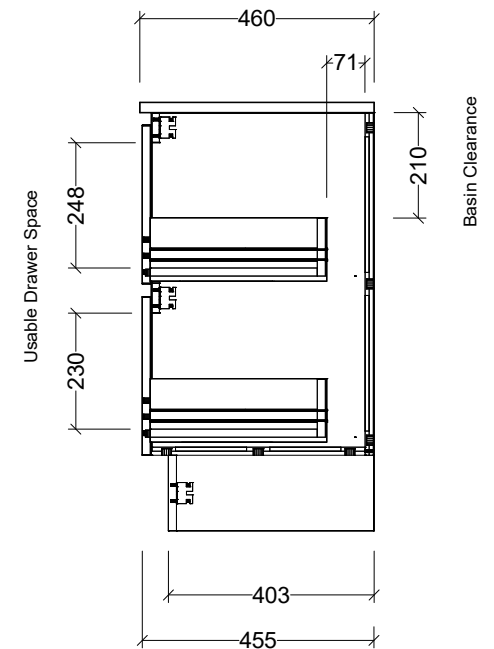

TOP DETAILS

Available Tops:	Alpha Ceramic
	Regal Mineral
	Haven Matt Dolomite
	Quest Gloss Dolomite
	SilkSurface
	Stone

Timberline Bathroom Products Pty Ltd
22 Myrtle Drive, Armidale NSW 2350
www.timberline.com.au | 02 6773 8500

PLEASE NOTE: Due to the manufacturing process of ceramic tops, size variation (+/- 3%) is to be expected. E&OE. Copyright ©