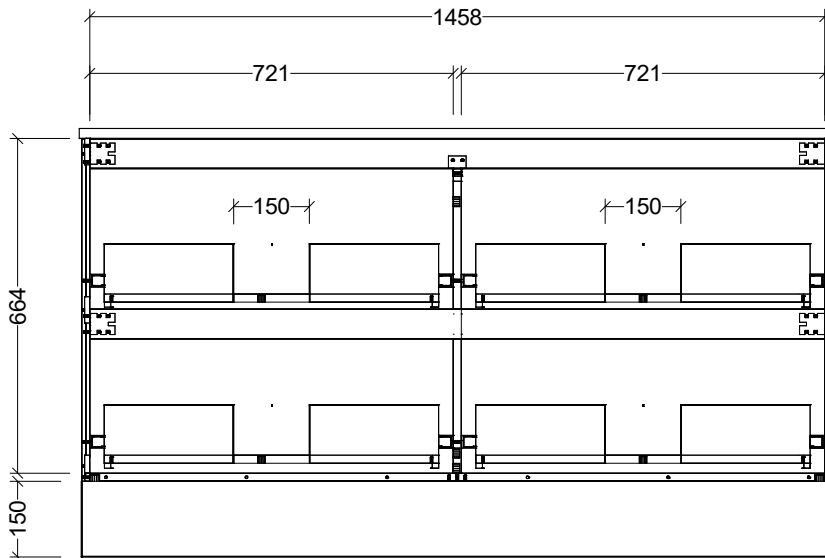

CABINET DETAILS

Range	Nevada Plus Classic 1500
Description	Floorstanding, Double Bowl
Cabinet SKU	NVPC-VCO-1500-D-X-F
TOP DETAILS	
Available Tops:	Waste Centres (mm):
Alpha Ceramic	420
Regal Mineral	420
Stadium Mineral	420
SilkSurface	375
Stone	375

Timberline Bathroom Products Pty Ltd
22 Myrtle Drive, Armidale NSW 2350
www.timberline.com.au | 02 6773 8500

PLEASE NOTE: Due to the manufacturing process of ceramic tops, size variation (+/- 3%) is to be expected. E&OE. Copyright ©