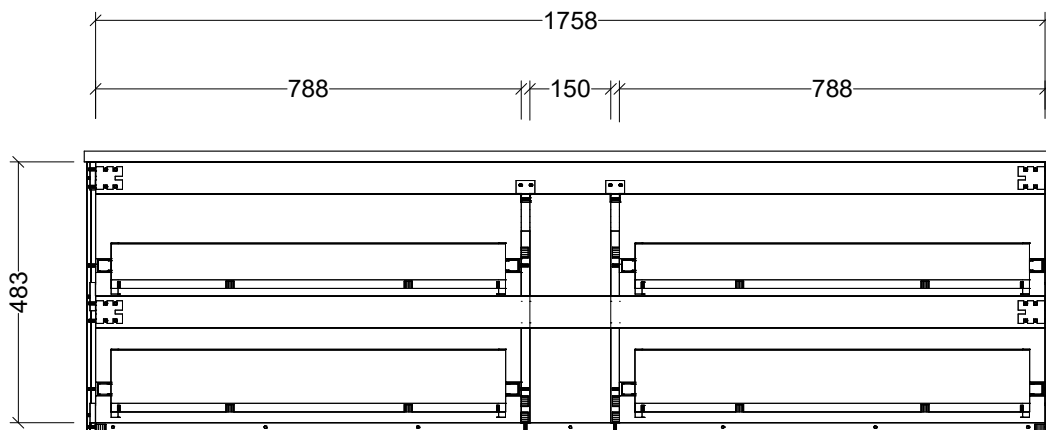

CABINET DETAILS

Range	Nevada Plus Classic 1800
Description	Wall Hung Centre Bowl
Cabinet SKU	NVPC-VCO-1800-C-X-W
TOP DETAILS	
Available Tops:	Alpha Ceramic
	Regal Mineral
	Stadium Mineral
	SilkSurface
	Stone

Timberline Bathroom Products Pty Ltd
22 Myrtle Drive, Armidale NSW 2350
www.timberline.com.au | 02 6773 8500

PLEASE NOTE: Due to the manufacturing process of ceramic tops, size variation (+/- 3%) is to be expected. E&OE. Copyright ©