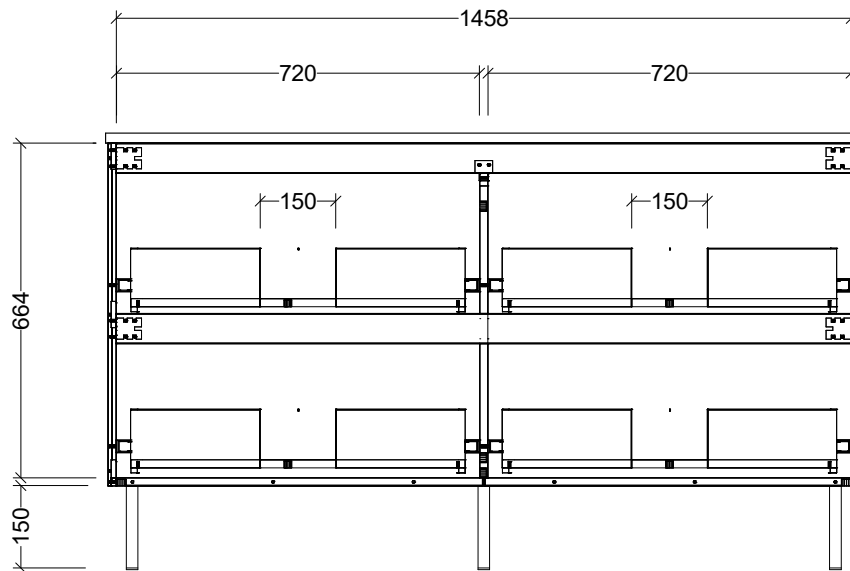

CABINET DETAILS

Range	Nevada Plus Classic 1500
Description	Legs, Double Bowl
Cabinet SKU	NVPC-VCO-1500-D-X-L

TOP DETAILS

Available Tops:	Waste Centres (mm):
Alpha Ceramic	420
Regal Mineral	420
Stadium Mineral	420
SilkSurface	375
Stone	375

Timberline Bathroom Products Pty Ltd
22 Myrtle Drive, Armidale NSW 2350
www.timberline.com.au | 02 6773 8500

PLEASE NOTE: Due to the manufacturing process of ceramic tops, size variation (+/- 3%) is to be expected. E&OE. Copyright ©