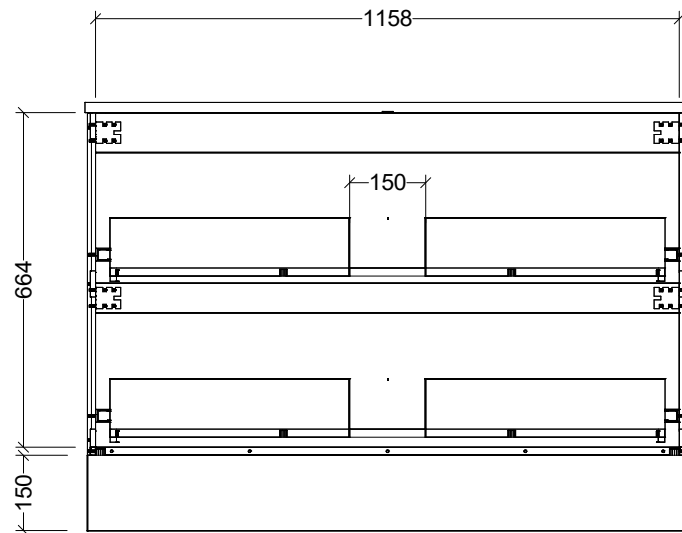

CABINET DETAILS

Range	Nevada Plus Classic 1200
Description	Centre Bowl Floorstanding
Cabinet SKU	NVPC-VCO-1200-C-X-F
TOP DETAILS	
Available Tops:	Alpha Ceramic
	Regal Mineral
	Haven Dolomite
	Quest Gloss Dolomite
	SilkSurface
	Stone

Timberline Bathroom Products Pty Ltd
22 Myrtle Drive, Armidale NSW 2350
www.timberline.com.au | 02 6773 8500

PLEASE NOTE: Due to the manufacturing process of ceramic tops, size variation (+/- 3%) is to be expected. E&OE. Copyright ©