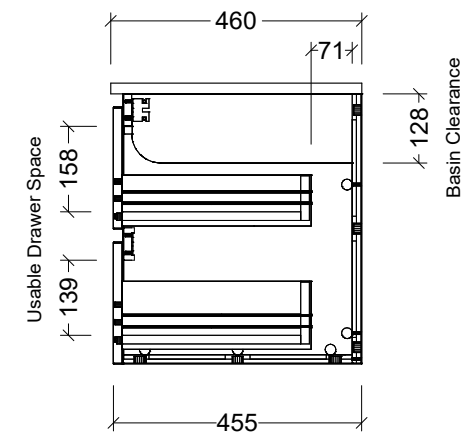

CABINET DETAILS

Range	Nevada Plus Classic 1800
Description	Wall Hung Centre Bowl
Cabinet SKU	NVPC-VCO-1800-C-X-W
TOP DETAILS	
Available Tops:	Alpha Ceramic
	Regal Mineral
	Stadium Mineral
	SilkSurface
	Stone

Timberline Bathroom Products Pty Ltd
22 Myrtle Drive, Armidale NSW 2350
www.timberline.com.au | 02 6773 8500

PLEASE NOTE: Due to the manufacturing process of ceramic tops, size variation (+/- 3%) is to be expected. E&OE. Copyright ©