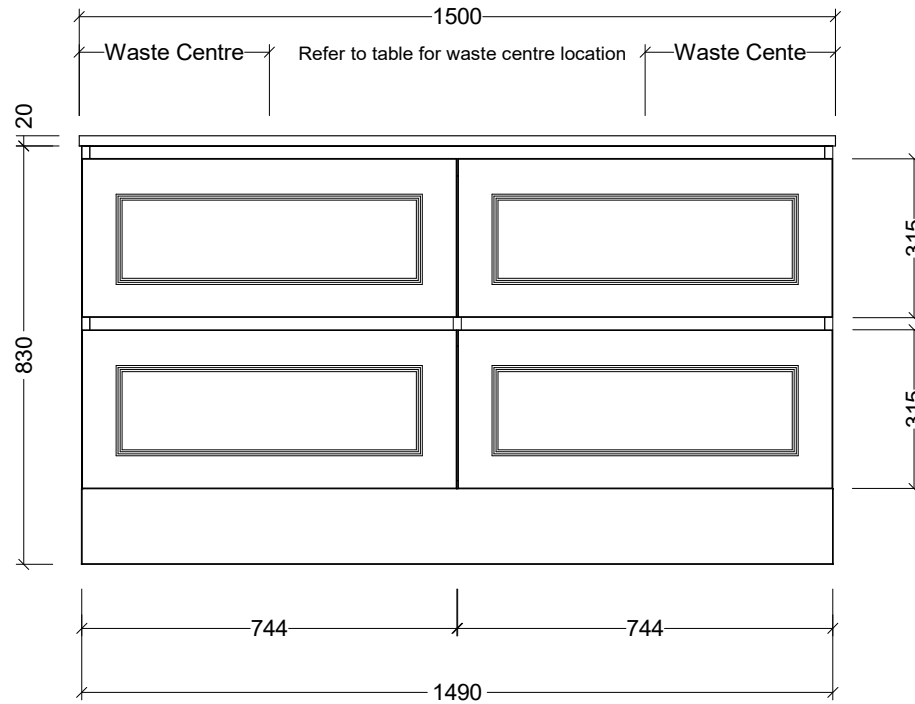

CABINET DETAILS

Range	Nevada Plus Classic 1500
Description	Floorstanding, Double Bowl
Cabinet SKU	NVPC-VCO-1500-D-X-F
TOP DETAILS	
Available Tops:	Waste Centres (mm):
Alpha Ceramic	420
Regal Mineral	420
Stadium Mineral	420
SilkSurface	375
Stone	375

Timberline Bathroom Products Pty Ltd
22 Myrtle Drive, Armidale NSW 2350
www.timberline.com.au | 02 6773 8500

PLEASE NOTE: Due to the manufacturing process of ceramic tops, size variation (+/- 3%) is to be expected. E&OE. Copyright ©