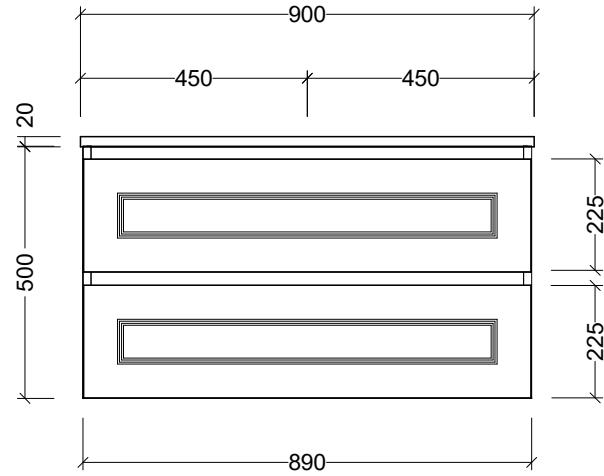

CABINET DETAILS

Range	Nevada Plus Classic 900
Description	Centre Bowl Wall Hung
Cabinet SKU	NVPC-VCO-900-C-X-W

TOP DETAILS

Available Tops:	Alpha Ceramic
	Regal Mineral
	Haven Matt Dolomite
	Quest Gloss Dolomite
	SilkSurface
	Stone

Timberline Bathroom Products Pty Ltd
22 Myrtle Drive, Armidale NSW 2350
www.timberline.com.au | 02 6773 8500

PLEASE NOTE: Due to the manufacturing process of ceramic tops, size variation (+/- 3%) is to be expected. E&OE. Copyright ©