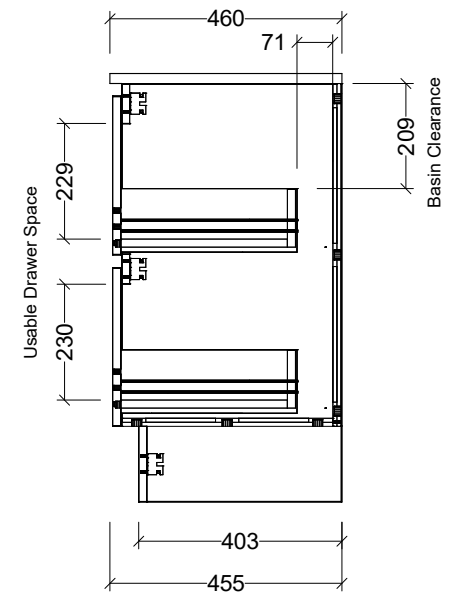

CABINET DETAILS

Range	Nevada Plus Classic 1200
Description	Floorstanding Double Bowl
Cabinet SKU	NVPC-VCO-1200-D-X-F
TOP DETAILS	
Available Tops:	Waste Centres (mm):
Alpha Ceramic	295
Regal Mineral	420
Stadium Mineral	420
SilkSurface	320
Stone Top	320

Timberline Bathroom Products Pty Ltd
22 Myrtle Drive, Armidale NSW 2350
www.timberline.com.au | 02 6773 8500

PLEASE NOTE: Due to the manufacturing process of ceramic tops, size variation (+/- 3%) is to be expected. E&OE. Copyright ©