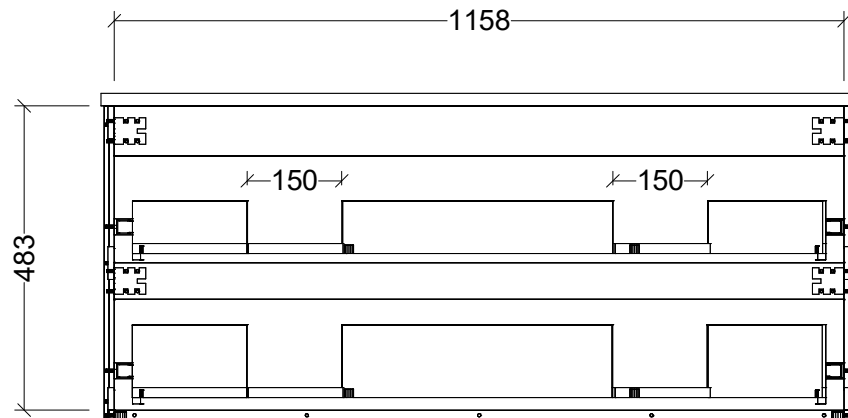

CABINET DETAILS

Range	Nevada Plus Classic 1200
Description	Double Bowl Wall Hung
Cabinet SKU	NVPC-VCO-1200-D-X-W

TOP DETAILS

Available Tops:	Waste Centres (mm):
Alpha Ceramic	295
Regal Mineral	420
Stadium Mineral	420
SilkSurface	320
Stone	320

Timberline Bathroom Products Pty Ltd
22 Myrtle Drive, Armidale NSW 2350
www.timberline.com.au | 02 6773 8500

PLEASE NOTE: Due to the manufacturing process of ceramic tops, size variation (+/- 3%) is to be expected. E&OE. Copyright ©