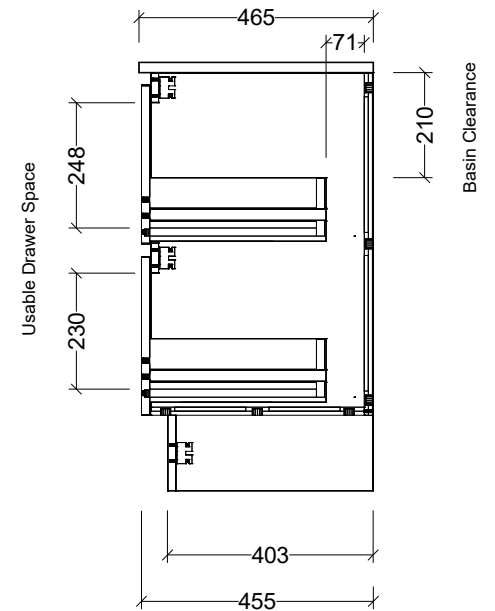

T Timberline

CABINET DETAILS

Range	Nevada Plus Classic 900
Description	Centre Bowl Floorstanding
Cabinet SKU	NVPC-VCO-900-C-X-F
TOP DETAILS	
Available Tops:	Alpha Ceramic
	Regal Mineral
	Haven Matt Dolomite
	Quest Gloss Dolomite
	SilkSurface
	Stone

Timberline Bathroom Products Pty Ltd
22 Myrtle Drive, Armidale NSW 2350
www.timberline.com.au | 02 6773 8500

PLEASE NOTE: Due to the manufacturing process of ceramic tops, size variation (+/- 3%) is to be expected. E&OE. Copyright ©