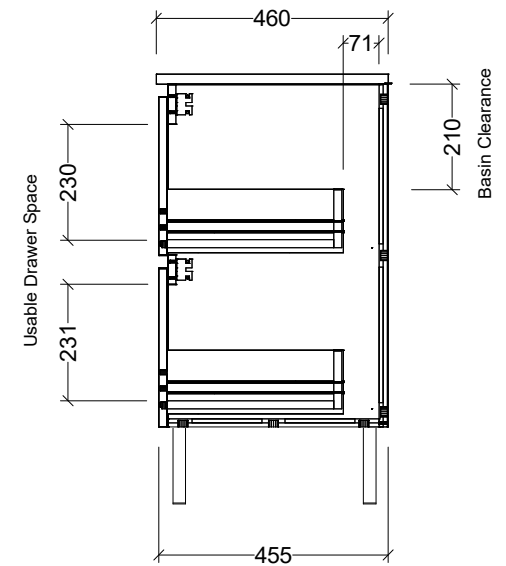

**Timberline Bathroom Products Pty Ltd**  
 22 Myrtle Drive, Armidale NSW 2350  
 www.timberline.com.au | 02 6773 8500

PLEASE NOTE: Due to the manufacturing process of ceramic tops, size variation (+/- 3%) is to be expected. E&OE. Copyright ©