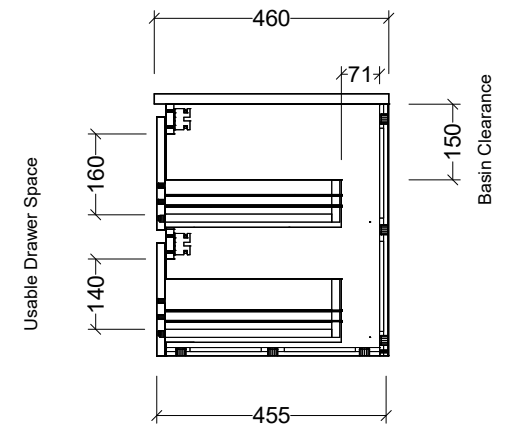

CABINET DETAILS

Range	Nevada Plus Classic 600
Description	Centre Bowl Wall Hung
Cabinet SKU	NVPC-VCO-600-C-X-W

TOP DETAILS

Available Tops:	Alpha Ceramic
	Regal Mineral
	SilkSurface
	Stone

Timberline Bathroom Products Pty Ltd
22 Myrtle Drive, Armidale NSW 2350
www.timberline.com.au | 02 6773 8500

PLEASE NOTE: Due to the manufacturing process of ceramic tops, size variation (+/- 3%) is to be expected. E&OE. Copyright ©