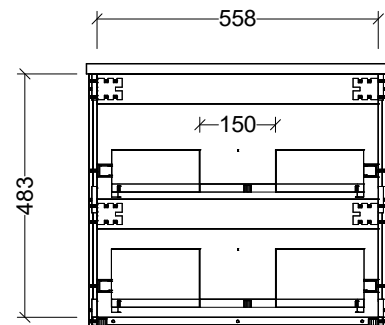

CABINET DETAILS

Range	Nevada Plus Classic 600
Description	Centre Bowl Wall Hung
Cabinet SKU	NVPC-VCO-600-C-X-W

TOP DETAILS

Available Tops:	Alpha Ceramic
	Regal Mineral
	SilkSurface
	Stone

Timberline Bathroom Products Pty Ltd
22 Myrtle Drive, Armidale NSW 2350
www.timberline.com.au | 02 6773 8500

PLEASE NOTE: Due to the manufacturing process of ceramic tops, size variation (+/- 3%) is to be expected. E&OE. Copyright ©