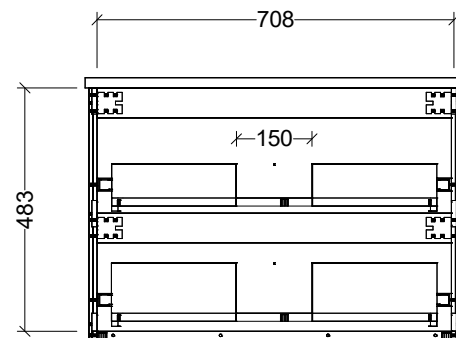

CABINET DETAILS

Range	Nevada Plus Classic 750
Description	Centre Bowl Wall Hung
Cabinet SKU	NVPC-VCO-750-C-X-W

TOP DETAILS

Available Tops:	Alpha Ceramic
	Regal Mineral
	Haven Matt Dolomite
	Quest Gloss Dolomite
	SilkSurface
	Stone

Timberline Bathroom Products Pty Ltd
22 Myrtle Drive, Armidale NSW 2350
www.timberline.com.au | 02 6773 8500

PLEASE NOTE: Due to the manufacturing process of ceramic tops, size variation (+/- 3%) is to be expected. E&OE. Copyright ©