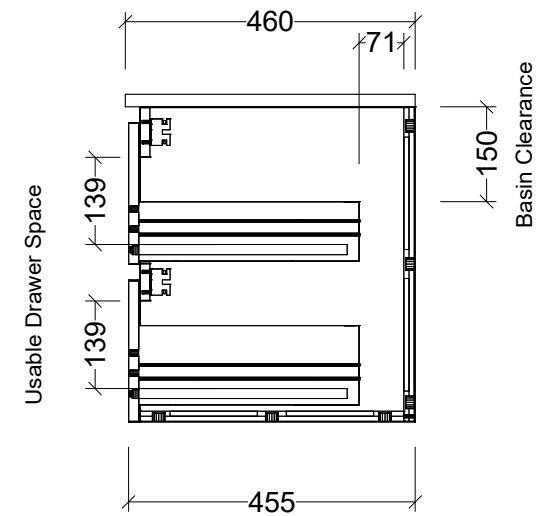

CABINET DETAILS

Range	Nevada Plus Classic 1200
Description	Double Bowl Wall Hung
Cabinet SKU	NVPC-VCO-1200-D-X-W

TOP DETAILS

Available Tops:	Waste Centres (mm):
Alpha Ceramic	295
Regal Mineral	420
Stadium Mineral	420
SilkSurface	320
Stone	320

Timberline Bathroom Products Pty Ltd
22 Myrtle Drive, Armidale NSW 2350
www.timberline.com.au | 02 6773 8500

PLEASE NOTE: Due to the manufacturing process of ceramic tops, size variation (+/- 3%) is to be expected. E&OE. Copyright ©