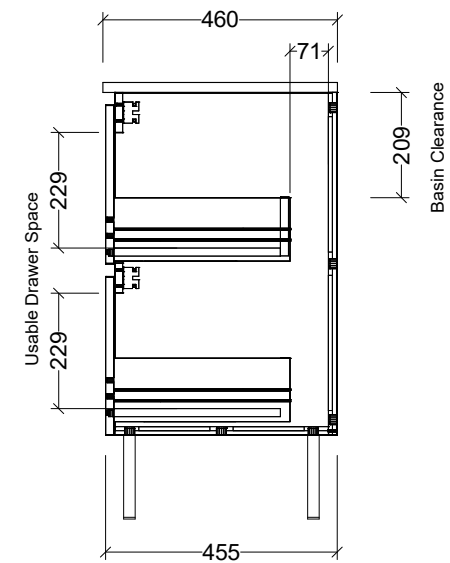

CABINET DETAILS

Range	Nevada Plus Classic 1200
Description	Legs Double Bowl
Cabinet SKU	NVPC-VCO-1200-D-X-L
TOP DETAILS	
Available Tops:	Waste Centres (mm):
Alpha Ceramic	295
Regal Mineral	420
Stadium Mineral	420
SilkSurface	320
Stone	320

Timberline Bathroom Products Pty Ltd
22 Myrtle Drive, Armidale NSW 2350
www.timberline.com.au | 02 6773 8500

PLEASE NOTE: Due to the manufacturing process of ceramic tops, size variation (+/- 3%) is to be expected. E&OE. Copyright ©