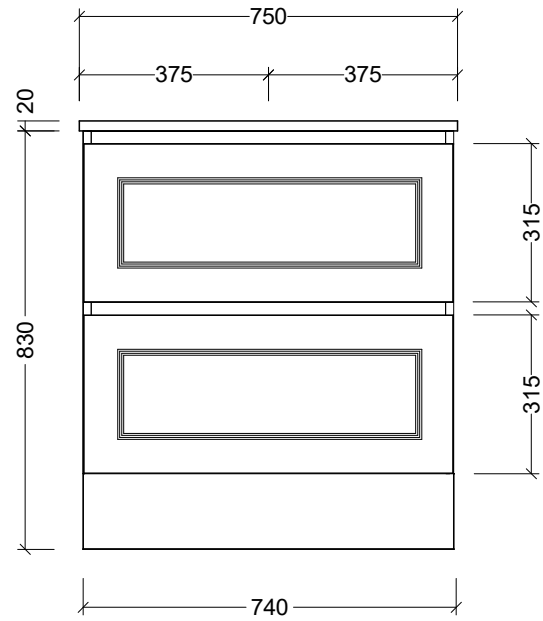

T Timberline

CABINET DETAILS

Range	Nevada Plus Classic 750
Description	Centre Bowl Floorstanding
Cabinet SKU	NVPC-VCO-750-C-X-F

TOP DETAILS

Available Tops:	Alpha Ceramic
	Regal Mineral
	Haven Matt Dolomite
	Quest Gloss Dolomite
	SilkSurface
	Stone

Timberline Bathroom Products Pty Ltd
22 Myrtle Drive, Armidale NSW 2350
www.timberline.com.au | 02 6773 8500

PLEASE NOTE: Due to the manufacturing process of ceramic tops, size variation (+/- 3%) is to be expected. E&OE. Copyright ©