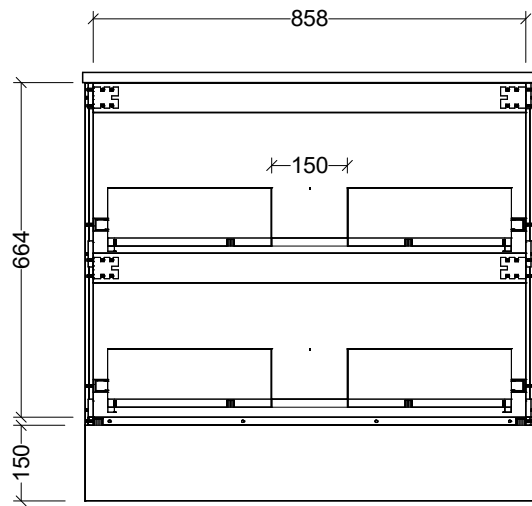

T Timberline

CABINET DETAILS

Range	Nevada Plus Classic 900
Description	Centre Bowl Floorstanding
Cabinet SKU	NVPC-VCO-900-C-X-F
TOP DETAILS	
Available Tops:	Alpha Ceramic
	Regal Mineral
	Haven Matt Dolomite
	Quest Gloss Dolomite
	SilkSurface
	Stone

Timberline Bathroom Products Pty Ltd
22 Myrtle Drive, Armidale NSW 2350
www.timberline.com.au | 02 6773 8500

PLEASE NOTE: Due to the manufacturing process of ceramic tops, size variation (+/- 3%) is to be expected. E&OE. Copyright ©