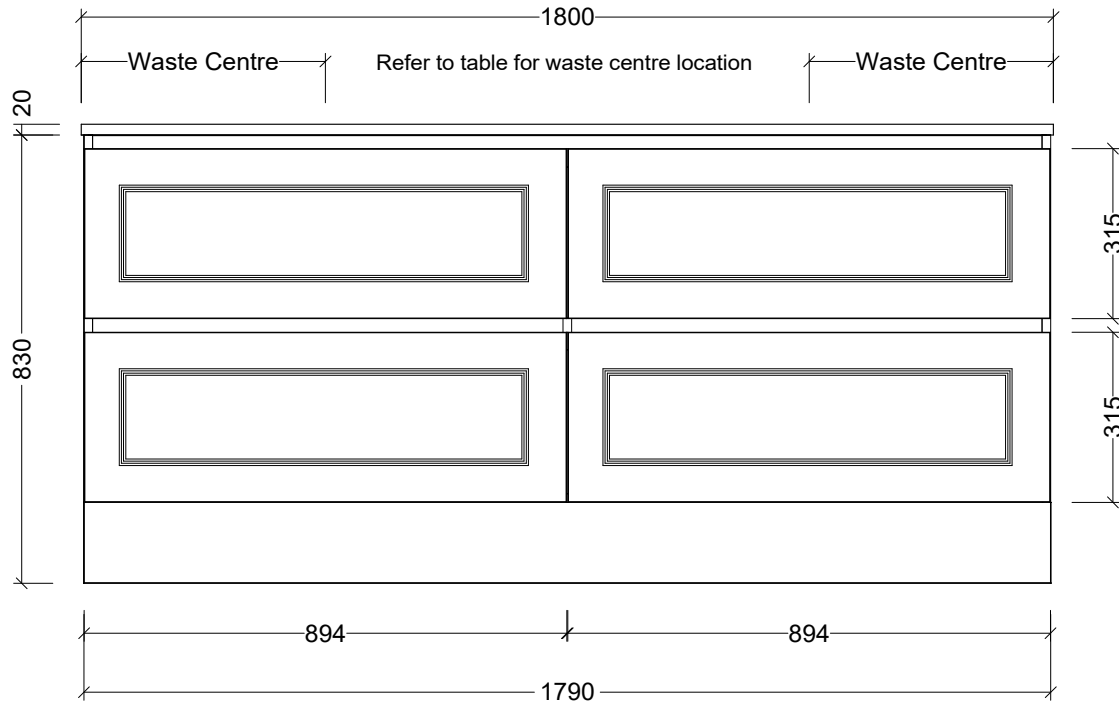

T Timberline

CABINET DETAILS

Range	Nevada Plus Classic 1800
Description	Floorstanding Double Basin
Cabinet SKU	NVPC-VCO-1800-D-X-F
TOP DETAILS	
Available Tops:	Waste Centres (mm):
Regal Mineral	520
Stadium Mineral	520
SilkSurface	450
Stone	450

Timberline Bathroom Products Pty Ltd
22 Myrtle Drive, Armidale NSW 2350
www.timberline.com.au | 02 6773 8500

PLEASE NOTE: Due to the manufacturing process of ceramic tops, size variation (+/- 3%) is to be expected. E&OE. Copyright ©