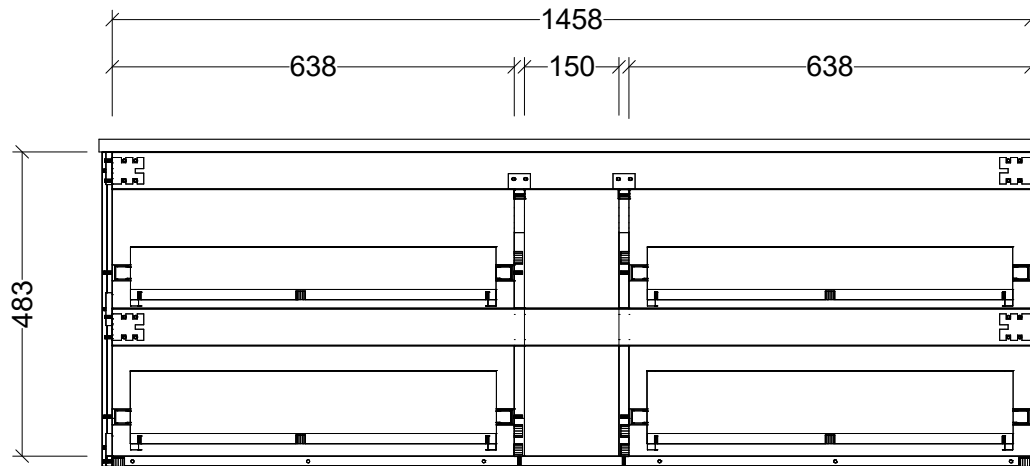

**Timberline Bathroom Products Pty Ltd**  
 22 Myrtle Drive, Armidale NSW 2350  
[www.timberline.com.au](http://www.timberline.com.au) | 02 6773 8500

PLEASE NOTE: Due to the manufacturing process of ceramic tops, size variation (+/- 3%) is to be expected. E&OE. Copyright ©