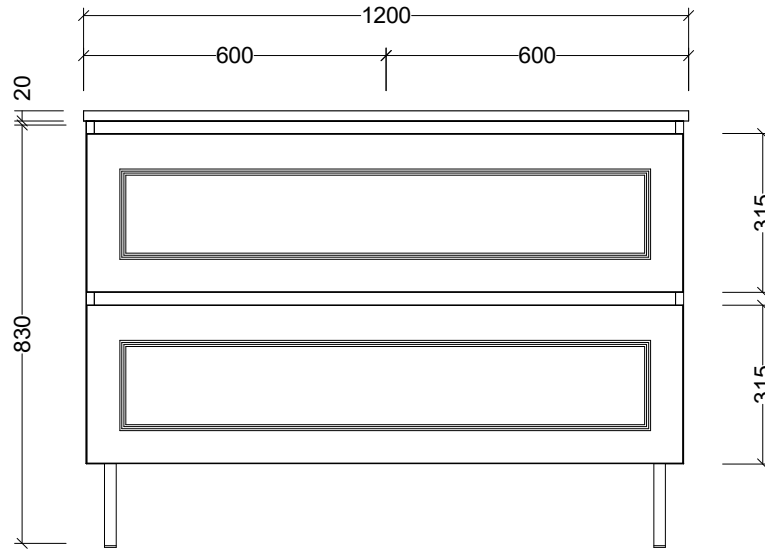

CABINET DETAILS

Range	Nevada Plus Classic 1200
Description	Legs Double Bowl
Cabinet SKU	NVPC-VCO-1200-D-X-L
TOP DETAILS	
Available Tops:	Waste Centres (mm):
Alpha Ceramic	295
Regal Mineral	420
Stadium Mineral	420
SilkSurface	320
Stone	320

Timberline Bathroom Products Pty Ltd
22 Myrtle Drive, Armidale NSW 2350
www.timberline.com.au | 02 6773 8500

PLEASE NOTE: Due to the manufacturing process of ceramic tops, size variation (+/- 3%) is to be expected. E&OE. Copyright ©