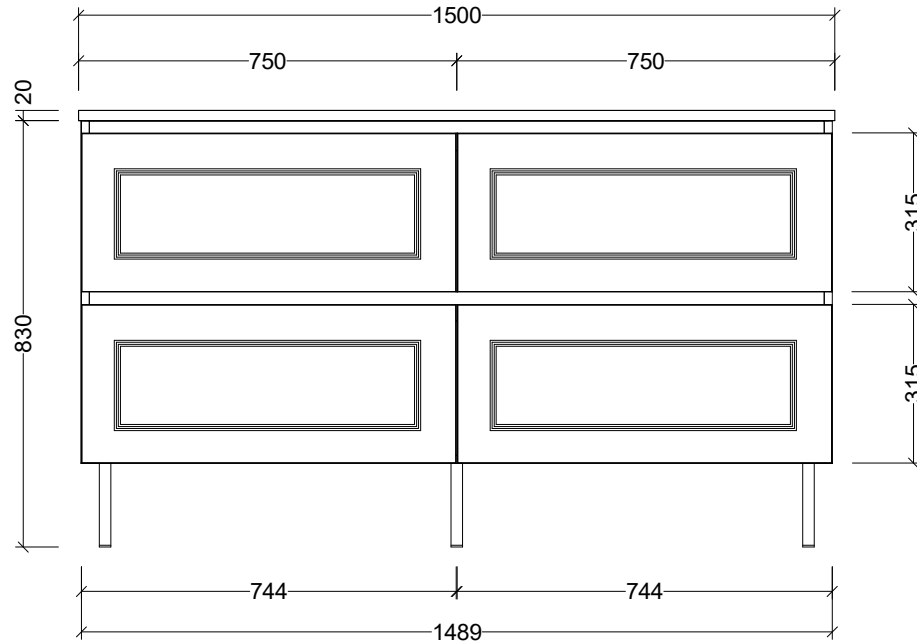

CABINET DETAILS

Range	Nevada Plus Classic 1500
Description	Legs Centre Bowl
Cabinet SKU	NVPC-VCO-1500-C-X-L
TOP DETAILS	
Available Tops:	Alpha Ceramic
	Regal Mineral
	Stadium Mineral
	SilkSurface
	Stone

Timberline Bathroom Products Pty Ltd
22 Myrtle Drive, Armidale NSW 2350
www.timberline.com.au | 02 6773 8500

PLEASE NOTE: Due to the manufacturing process of ceramic tops, size variation (+/- 3%) is to be expected. E&OE. Copyright ©