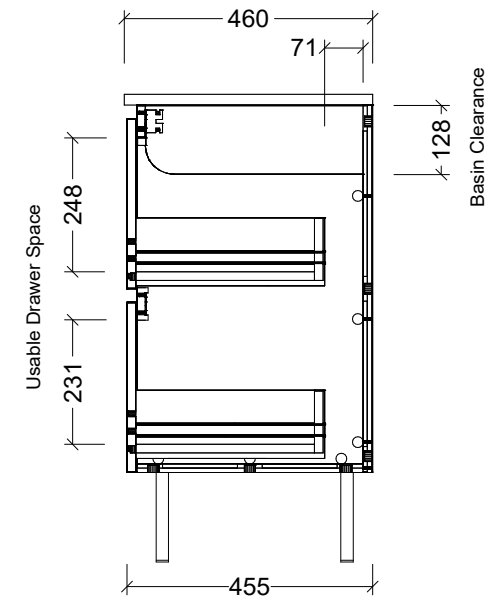

CABINET DETAILS

Range	Nevada Plus Classic 1800
Description	Centre Bowl Legs
Cabinet SKU	NVPC-VCO-1800-C-X-L
TOP DETAILS	
Available Tops:	Alpha Ceramic
	Regal Mineral
	Stadium Mineral
	SilkSurface
	Stone

Timberline Bathroom Products Pty Ltd
22 Myrtle Drive, Armidale NSW 2350
www.timberline.com.au | 02 6773 8500

PLEASE NOTE: Due to the manufacturing process of ceramic tops, size variation (+/- 3%) is to be expected. E&OE. Copyright ©