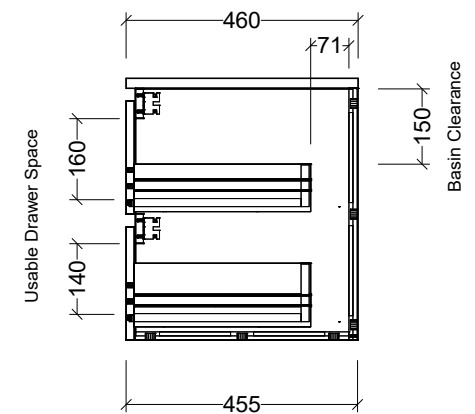

CABINET DETAILS

Range	Nevada Plus Classic 750
Description	Centre Bowl Wall Hung
Cabinet SKU	NVPC-VCO-750-C-X-W

TOP DETAILS

Available Tops:	Alpha Ceramic
	Regal Mineral
	Haven Matt Dolomite
	Quest Gloss Dolomite
	SilkSurface
	Stone

Timberline Bathroom Products Pty Ltd
22 Myrtle Drive, Armidale NSW 2350
www.timberline.com.au | 02 6773 8500

PLEASE NOTE: Due to the manufacturing process of ceramic tops, size variation (+/- 3%) is to be expected. E&OE. Copyright ©