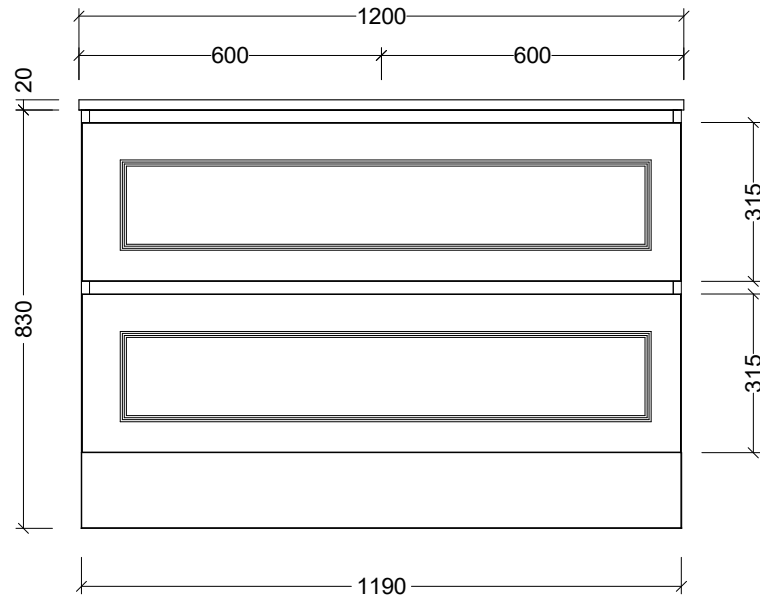

CABINET DETAILS

Range	Nevada Plus Classic 1200
Description	Floorstanding Double Bowl
Cabinet SKU	NVPC-VCO-1200-D-X-F
TOP DETAILS	
Available Tops:	Waste Centres (mm):
Alpha Ceramic	295
Regal Mineral	420
Stadium Mineral	420
SilkSurface	320
Stone Top	320

Timberline Bathroom Products Pty Ltd
22 Myrtle Drive, Armidale NSW 2350
www.timberline.com.au | 02 6773 8500

PLEASE NOTE: Due to the manufacturing process of ceramic tops, size variation (+/- 3%) is to be expected. E&OE. Copyright ©