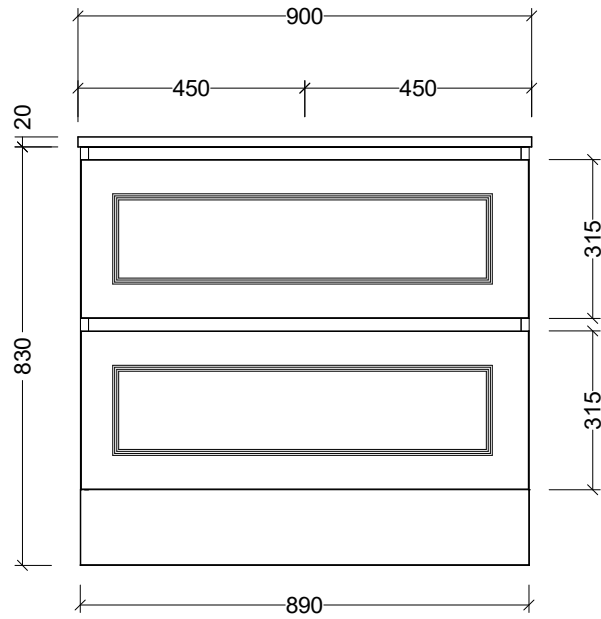

T Timberline

CABINET DETAILS

Range	Nevada Plus Classic 900
Description	Centre Bowl Floorstanding
Cabinet SKU	NVPC-VCO-900-C-X-F
TOP DETAILS	
Available Tops:	Alpha Ceramic
	Regal Mineral
	Haven Matt Dolomite
	Quest Gloss Dolomite
	SilkSurface
	Stone

Timberline Bathroom Products Pty Ltd
22 Myrtle Drive, Armidale NSW 2350
www.timberline.com.au | 02 6773 8500

PLEASE NOTE: Due to the manufacturing process of ceramic tops, size variation (+/- 3%) is to be expected. E&OE. Copyright ©