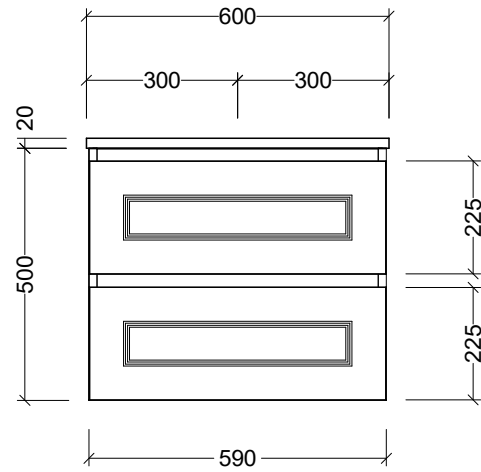

CABINET DETAILS

Range	Nevada Plus Classic 600
Description	Centre Bowl Wall Hung
Cabinet SKU	NVPC-VCO-600-C-X-W

TOP DETAILS

Available Tops:	Alpha Ceramic
	Regal Mineral
	SilkSurface
	Stone

Timberline Bathroom Products Pty Ltd
22 Myrtle Drive, Armidale NSW 2350
www.timberline.com.au | 02 6773 8500

PLEASE NOTE: Due to the manufacturing process of ceramic tops, size variation (+/- 3%) is to be expected. E&OE. Copyright ©