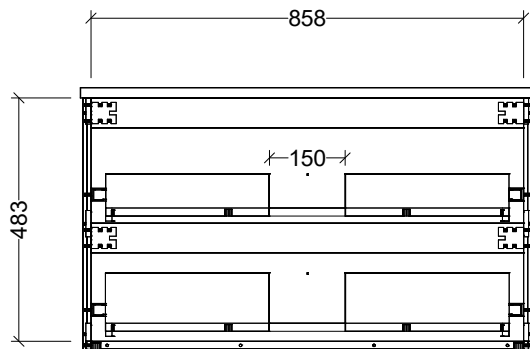

CABINET DETAILS

Range	Nevada Plus Classic 900
Description	Centre Bowl Wall Hung
Cabinet SKU	NVPC-VCO-900-C-X-W

TOP DETAILS

Available Tops:	Alpha Ceramic
	Regal Mineral
	Haven Matt Dolomite
	Quest Gloss Dolomite
	SilkSurface
	Stone

Timberline Bathroom Products Pty Ltd
22 Myrtle Drive, Armidale NSW 2350
www.timberline.com.au | 02 6773 8500

PLEASE NOTE: Due to the manufacturing process of ceramic tops, size variation (+/- 3%) is to be expected. E&OE. Copyright ©