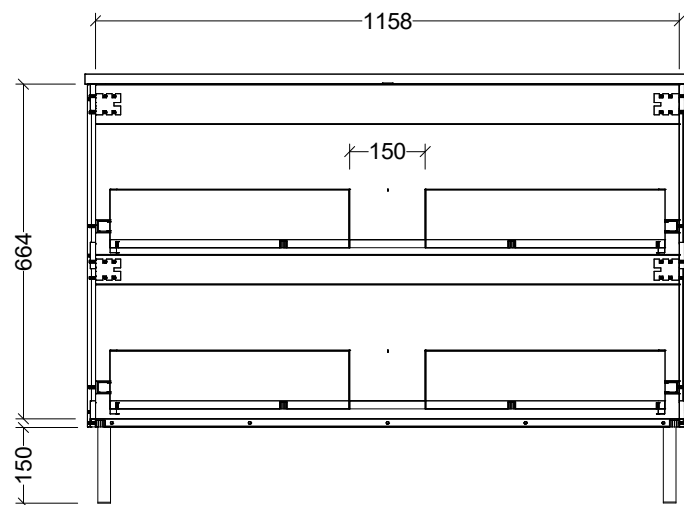

CABINET DETAILS

Range	Nevada Plus Classic 1200
Description	Centre Bowl, On Legs
Cabinet SKU	NVPC-VCO-1200-C-X-L

TOP DETAILS

Available Tops:	Alpha Ceramic
	Regal Mineral
	Haven Dolomite
	Quest Gloss Dolomite
	SilkSurface
	Stone

Timberline Bathroom Products Pty Ltd
22 Myrtle Drive, Armidale NSW 2350
www.timberline.com.au | 02 6773 8500

PLEASE NOTE: Due to the manufacturing process of ceramic tops, size variation (+/- 3%) is to be expected. E&OE. Copyright ©