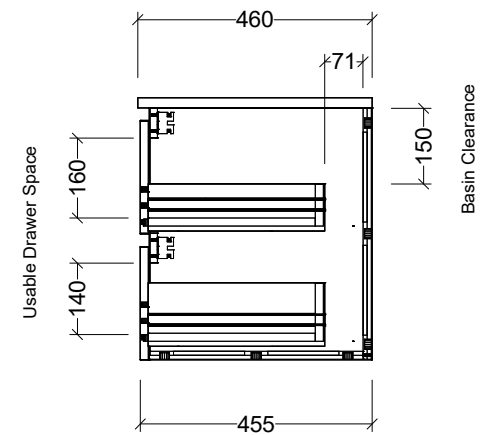

CABINET DETAILS

Range	Nevada Plus Classic 900
Description	Centre Bowl Wall Hung
Cabinet SKU	NVPC-VCO-900-C-X-W

TOP DETAILS

Available Tops:	Alpha Ceramic
	Regal Mineral
	Haven Matt Dolomite
	Quest Gloss Dolomite
	SilkSurface
	Stone

Timberline Bathroom Products Pty Ltd
22 Myrtle Drive, Armidale NSW 2350
www.timberline.com.au | 02 6773 8500

PLEASE NOTE: Due to the manufacturing process of ceramic tops, size variation (+/- 3%) is to be expected. E&OE. Copyright ©