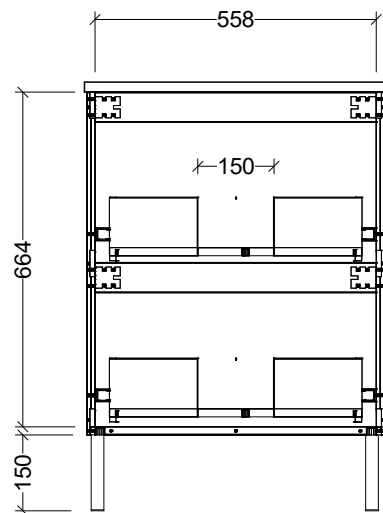

CABINET DETAILS

Range	Nevada Plus Classic 600
Description	Centre Bowl On Legs
Cabinet SKU	NVPC-VCO-600-C-X-L

TOP DETAILS

Available Tops:	Alpha Ceramic
	Regal Mineral
	SilkSurface
	Stone

Timberline Bathroom Products Pty Ltd
22 Myrtle Drive, Armidale NSW 2350
www.timberline.com.au | 02 6773 8500

PLEASE NOTE: Due to the manufacturing process of ceramic tops, size variation (+/- 3%) is to be expected. E&OE. Copyright ©