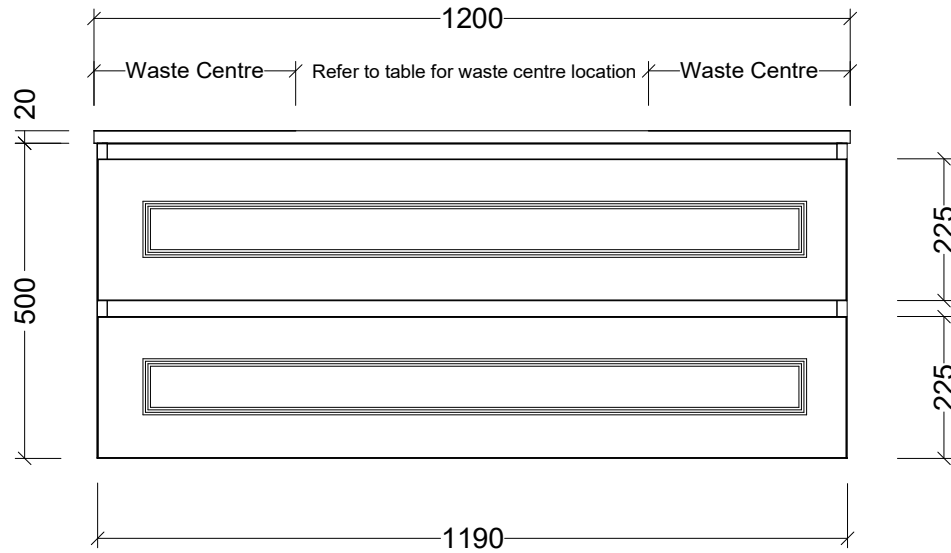

CABINET DETAILS

Range	Nevada Plus Classic 1200
Description	Double Bowl Wall Hung
Cabinet SKU	NVPC-VCO-1200-D-X-W

TOP DETAILS

Available Tops:	Waste Centres (mm):
Alpha Ceramic	295
Regal Mineral	420
Stadium Mineral	420
SilkSurface	320
Stone	320

Timberline Bathroom Products Pty Ltd
22 Myrtle Drive, Armidale NSW 2350
www.timberline.com.au | 02 6773 8500

PLEASE NOTE: Due to the manufacturing process of ceramic tops, size variation (+/- 3%) is to be expected. E&OE. Copyright ©