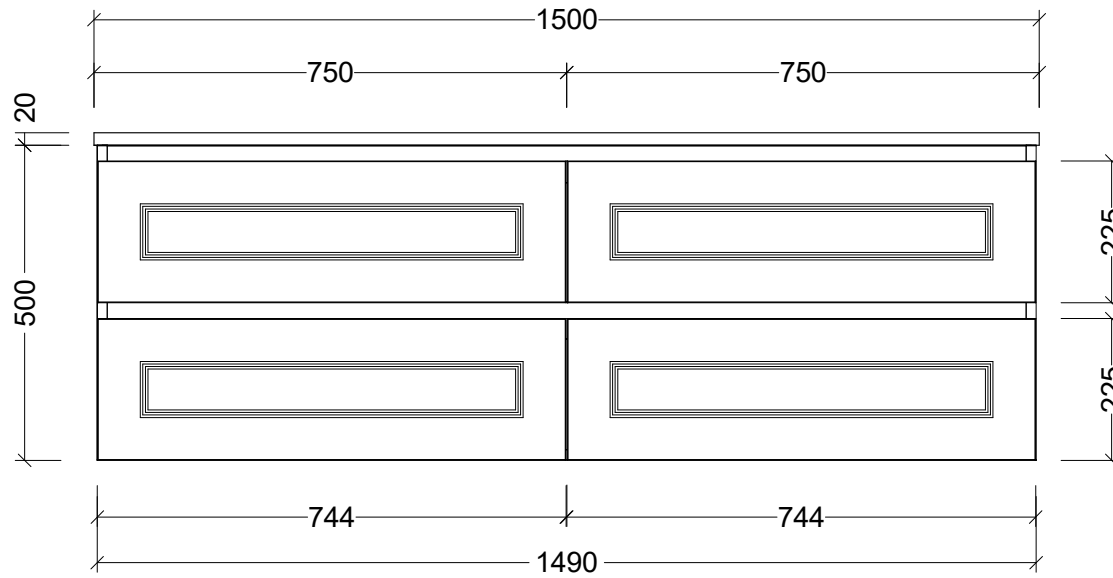

CABINET DETAILS

Range	Nevada Plus Classic 1500
Description	Wall Hung Centre Bowl
Cabinet SKU	NVPC-VCO-1500-C-X-W

TOP DETAILS

Available Tops:	Alpha Ceramic
	Regal Mineral
	Stadium Mineral
	SilkSurface
	Stone

Timberline Bathroom Products Pty Ltd
22 Myrtle Drive, Armidale NSW 2350
www.timberline.com.au | 02 6773 8500

PLEASE NOTE: Due to the manufacturing process of ceramic tops, size variation (+/- 3%) is to be expected. E&OE. Copyright ©