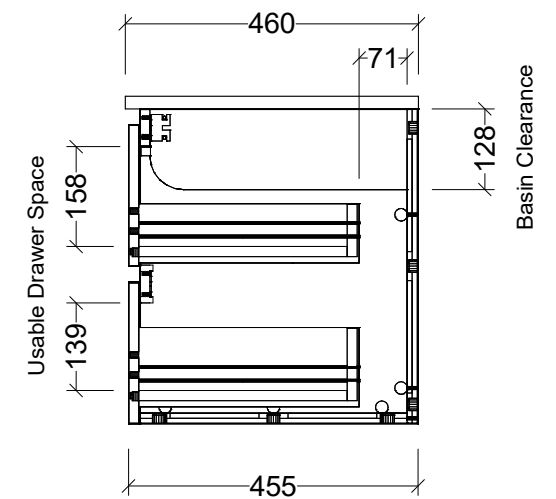

**Timberline Bathroom Products Pty Ltd**  
 22 Myrtle Drive, Armidale NSW 2350  
[www.timberline.com.au](http://www.timberline.com.au) | 02 6773 8500

PLEASE NOTE: Due to the manufacturing process of ceramic tops, size variation (+/- 3%) is to be expected. E&OE. Copyright ©