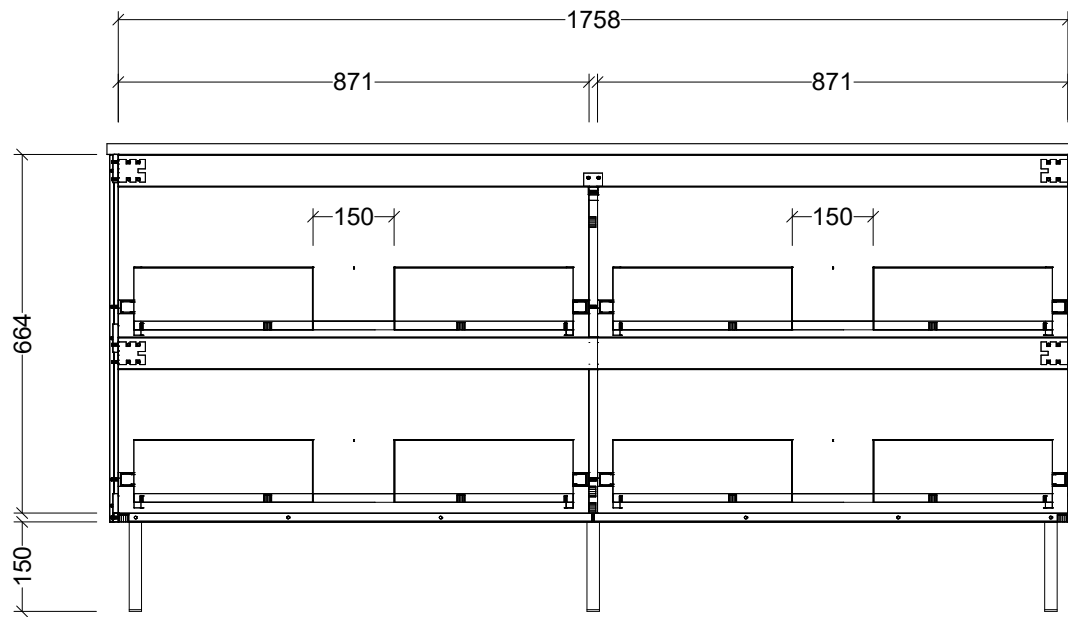

CABINET DETAILS

Range	Nevada Plus Classic 1800
Description	Legs Double Basin
Cabinet SKU	NVPC-VCO-1800-D-X-L
TOP DETAILS	
Available Tops:	Waste Centres (mm):
Regal Mineral	520
Stadium Mineral	520
SilkSurface	450
Stone	450

Timberline Bathroom Products Pty Ltd
22 Myrtle Drive, Armidale NSW 2350
www.timberline.com.au | 02 6773 8500

PLEASE NOTE: Due to the manufacturing process of ceramic tops, size variation (+/- 3%) is to be expected. E&OE. Copyright ©