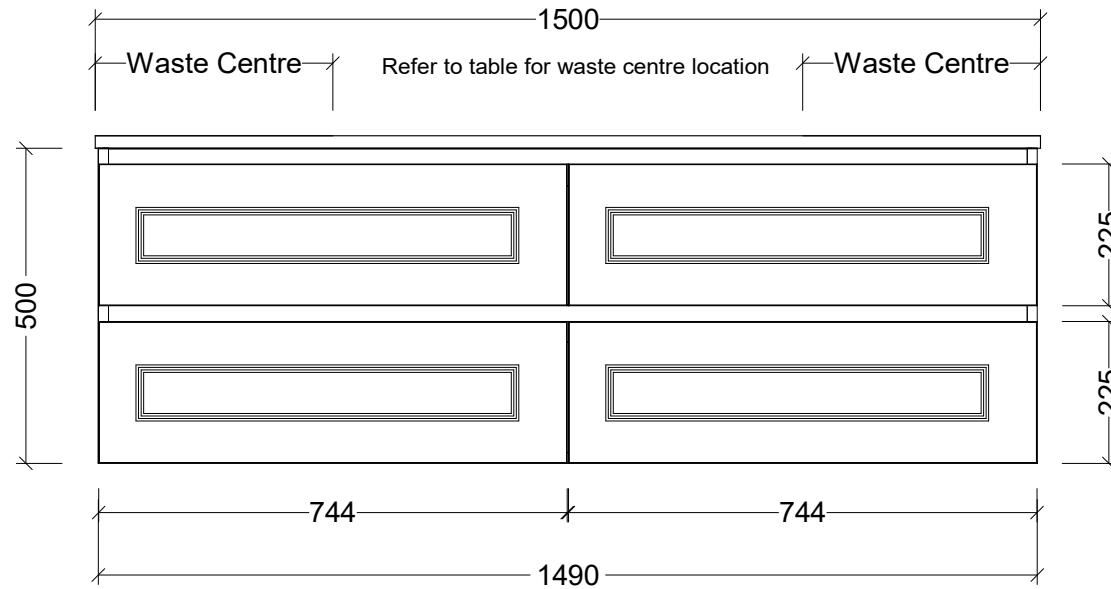

CABINET DETAILS

Range	Nevada Plus Classic 1500
Description	Wall Hung Double Bowl
Cabinet SKU	NVPC-VCO-1500-D-X-W

TOP DETAILS

Available Tops:	Waste Centres (mm):
Alpha Ceramic	410
Regal Mineral	420
Stadium Mineral	420
SilkSurface	375
Stone	375

Timberline Bathroom Products Pty Ltd
22 Myrtle Drive, Armidale NSW 2350
www.timberline.com.au | 02 6773 8500

PLEASE NOTE: Due to the manufacturing process of ceramic tops, size variation (+/- 3%) is to be expected. E&OE. Copyright ©