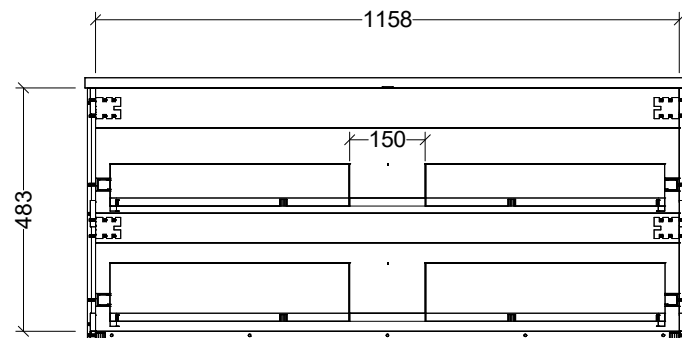

CABINET DETAILS

Range	Nevada Plus Classic 1200
Description	Centre Bowl, Wall Hung
Cabinet SKU	NVPC-VCO-1200-C-X-W

TOP DETAILS

Available Tops:	Alpha Ceramic
	Regal Mineral
	Haven Dolomite
	Quest Gloss Dolomite
	SilkSurface
	Stone

Timberline Bathroom Products Pty Ltd
22 Myrtle Drive, Armidale NSW 2350
www.timberline.com.au | 02 6773 8500

PLEASE NOTE: Due to the manufacturing process of ceramic tops, size variation (+/- 3%) is to be expected. E&OE. Copyright ©