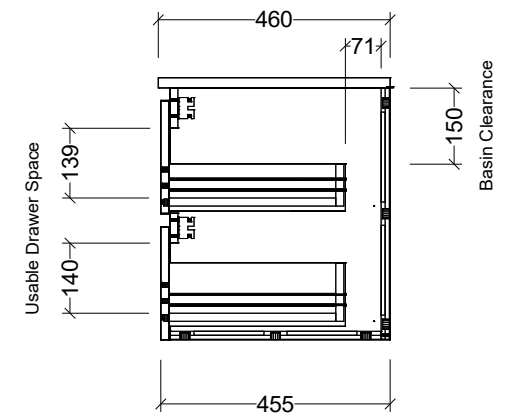

CABINET DETAILS

Range	Nevada Plus Classic 1200
Description	Centre Bowl, Wall Hung
Cabinet SKU	NVPC-VCO-1200-C-X-W

TOP DETAILS

Available Tops:	Alpha Ceramic
	Regal Mineral
	Haven Dolomite
	Quest Gloss Dolomite
	SilkSurface
	Stone

Timberline Bathroom Products Pty Ltd
22 Myrtle Drive, Armidale NSW 2350
www.timberline.com.au | 02 6773 8500

PLEASE NOTE: Due to the manufacturing process of ceramic tops, size variation (+/- 3%) is to be expected. E&OE. Copyright ©