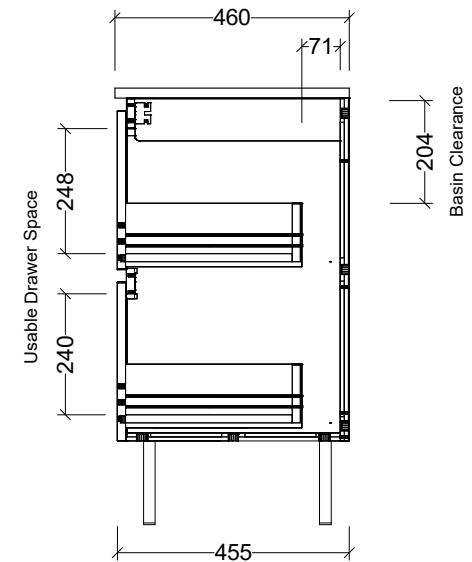

CABINET DETAILS

Range	Nevada Plus Classic 1500
Description	Legs, Double Bowl
Cabinet SKU	NVPC-VCO-1500-D-X-L

TOP DETAILS

Available Tops:	Waste Centres (mm):
Alpha Ceramic	420
Regal Mineral	420
Stadium Mineral	420
SilkSurface	375
Stone	375

Timberline Bathroom Products Pty Ltd
22 Myrtle Drive, Armidale NSW 2350
www.timberline.com.au | 02 6773 8500

PLEASE NOTE: Due to the manufacturing process of ceramic tops, size variation (+/- 3%) is to be expected. E&OE. Copyright ©