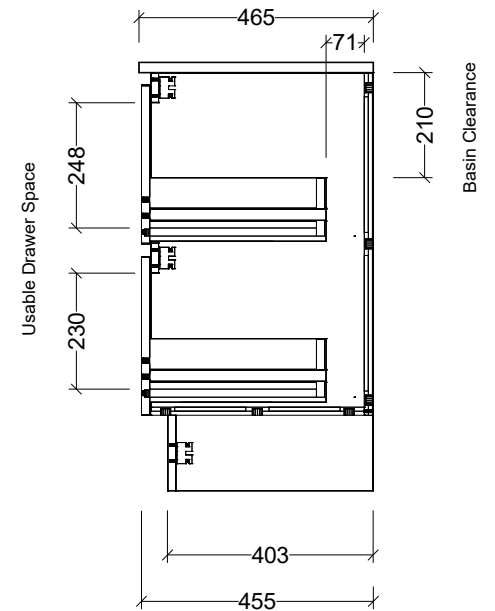

T Timberline

CABINET DETAILS

Range	Nevada Plus 900
Description	Centre Bowl Floorstanding
Cabinet SKU	NEVP-VCO-900-C-X-F

TOP DETAILS

Available Tops:	Alpha Ceramic
	Regal Mineral
	Haven Matt Dolomite
	Quest Gloss Dolomite
	SilkSurface
	Stone

Timberline Bathroom Products Pty Ltd
22 Myrtle Drive, Armidale NSW 2350
www.timberline.com.au | 02 6773 8500

PLEASE NOTE: Due to the manufacturing process of ceramic tops, size variation (+/- 3%) is to be expected. E&OE. Copyright ©