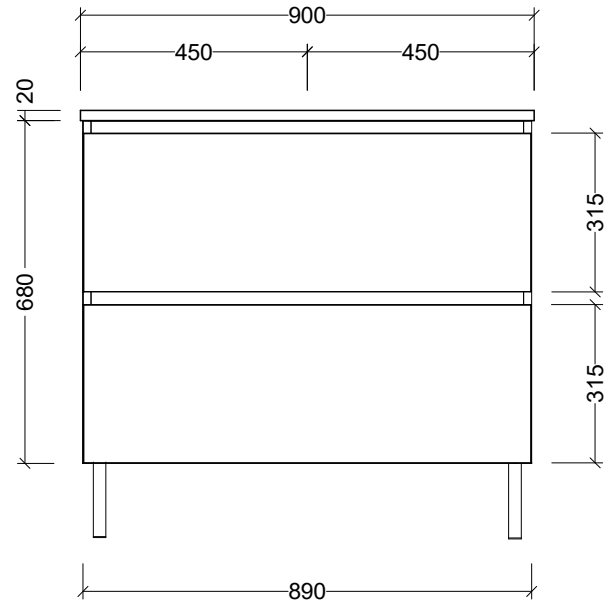

CABINET DETAILS

Range	Nevada 900
Description	Centre Bowl, On Legs
Cabinet SKU	NEVP-VCO-900-C-X-L
TOP DETAILS	
Available Tops:	Alpha Ceramic
	Regal Mineral
	Haven Matt Dolomite
	Quest Gloss Dolomite
	SilkSurface
	Stone

Timberline Bathroom Products Pty Ltd
22 Myrtle Drive, Armidale NSW 2350
www.timberline.com.au | 02 6773 8500

PLEASE NOTE: Due to the manufacturing process of ceramic tops, size variation (+/- 3%) is to be expected. E&OE. Copyright ©