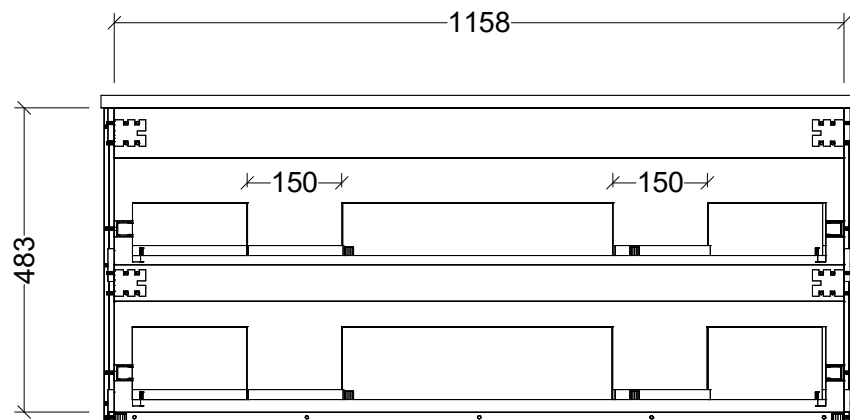

CABINET DETAILS

Range	Nevada Plus 1200
Description	Double Bowl Wall Hung
Cabinet SKU	NEVP-VCO-1200-D-X-W
TOP DETAILS	
Available Tops:	Waste Centres (mm):
Alpha Ceramic	295
Regal Mineral	420
Stadium Mineral	420
SilkSurface	320
Stone	320

Timberline Bathroom Products Pty Ltd
22 Myrtle Drive, Armidale NSW 2350
www.timberline.com.au | 02 6773 8500

PLEASE NOTE: Due to the manufacturing process of ceramic tops, size variation (+/- 3%) is to be expected. E&OE. Copyright ©