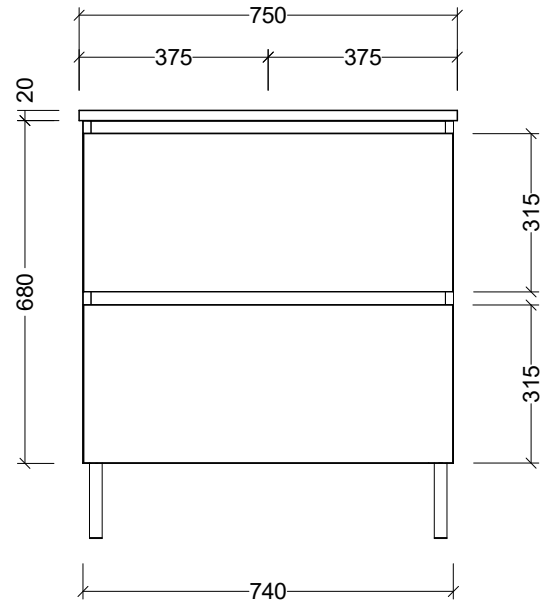

CABINET DETAILS

Range	Nevada Plus 750
Description	Centre Bowl On Legs
Cabinet SKU	NEVP-VCO-750-C-X-L

TOP DETAILS

Available Tops:	Alpha Ceramic
	Regal Mineral
	Haven Matt Dolomite
	Quest Gloss Dolomite
	SilkSurface
	Stone

Timberline Bathroom Products Pty Ltd
22 Myrtle Drive, Armidale NSW 2350
www.timberline.com.au | 02 6773 8500

PLEASE NOTE: Due to the manufacturing process of ceramic tops, size variation (+/- 3%) is to be expected. E&OE. Copyright ©