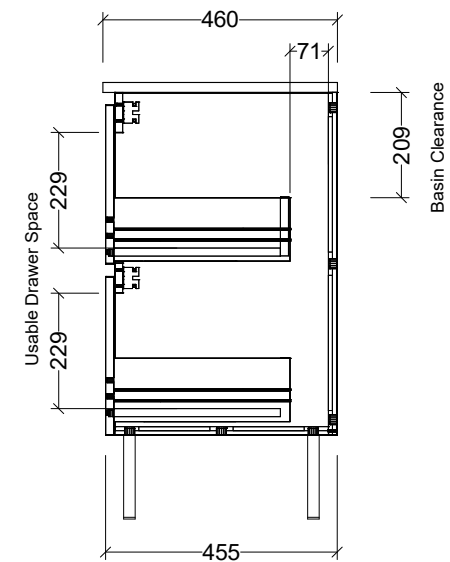

CABINET DETAILS

Range	Nevada Plus 1200
Description	Legs Double Bowl
Cabinet SKU	NEVP-VCO-1200-D-X-L
TOP DETAILS	
Available Tops:	Waste Centres (mm):
Alpha Ceramic	295
Regal Mineral	420
Stadium Mineral	420
Silk Surface	320
Stone	320

Timberline Bathroom Products Pty Ltd
22 Myrtle Drive, Armidale NSW 2350
www.timberline.com.au | 02 6773 8500

PLEASE NOTE: Due to the manufacturing process of ceramic tops, size variation (+/- 3%) is to be expected. E&OE. Copyright ©