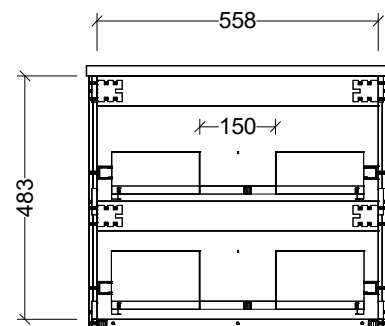

CABINET DETAILS

Range	Nevada Plus 600
Description	Centre Bowl Wall Hung
Cabinet SKU	NEVP-VCO-600-C-X-W

TOP DETAILS

Available Tops:	Alpha Ceramic
	Regal Mineral
	SilkSurface
	Stone

Timberline Bathroom Products Pty Ltd
22 Myrtle Drive, Armidale NSW 2350
www.timberline.com.au | 02 6773 8500

PLEASE NOTE: Due to the manufacturing process of ceramic tops, size variation (+/- 3%) is to be expected. E&OE. Copyright ©