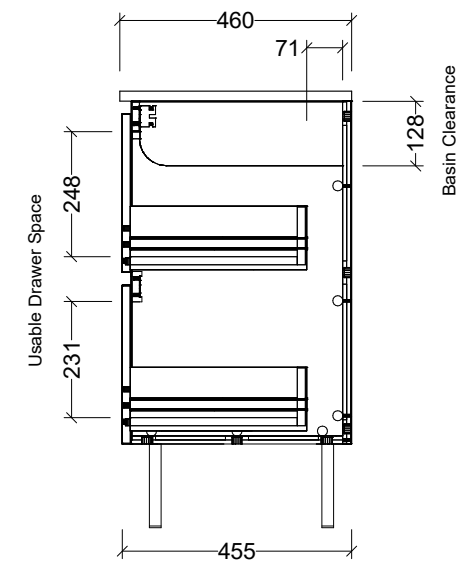

CABINET DETAILS

Range	Nevada Plus 1500
Description	Legs Centre Bowl
Cabinet SKU	NEVP-VCO-1500-C-X-L
TOP DETAILS	
Available Tops:	Alpha Ceramic
	Regal Mineral
	Stadium Mineral
	SilkSurface
	Stone

Timberline Bathroom Products Pty Ltd
22 Myrtle Drive, Armidale NSW 2350
www.timberline.com.au | 02 6773 8500

PLEASE NOTE: Due to the manufacturing process of ceramic tops, size variation (+/- 3%) is to be expected. E&OE. Copyright ©