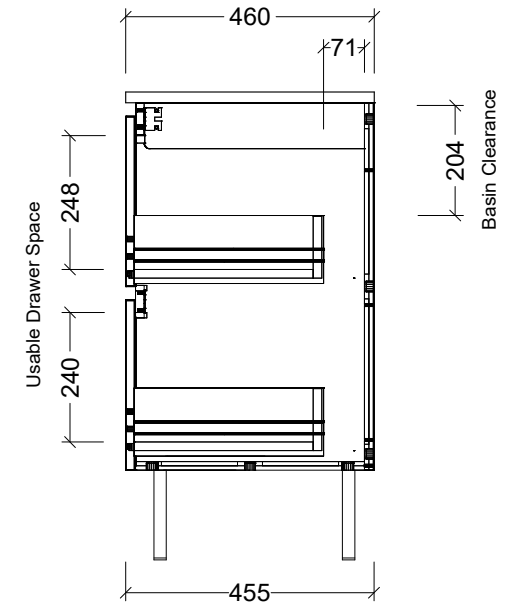

CABINET DETAILS

Range	Nevada Plus 1800
Description	Legs Double Basin
Cabinet SKU	NEVP-VCO-1800-D-X-L
TOP DETAILS	
Available Tops:	Waste Centres (mm):
Regal Mineral	520
Stadium Mineral	520
SilkSurface	450
Stone	450

Timberline Bathroom Products Pty Ltd
22 Myrtle Drive, Armidale NSW 2350
www.timberline.com.au | 02 6773 8500

PLEASE NOTE: Due to the manufacturing process of ceramic tops, size variation (+/- 3%) is to be expected. E&OE. Copyright ©