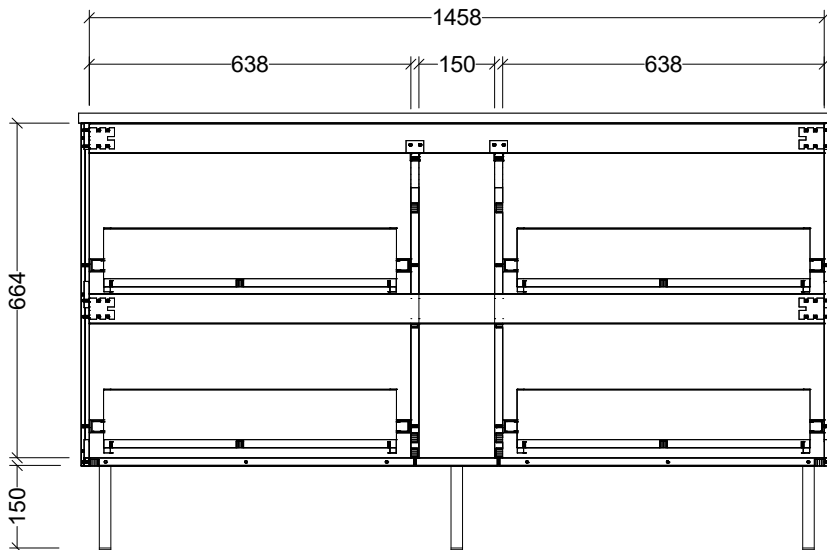

CABINET DETAILS

Range	Nevada Plus 1500
Description	Legs Centre Bowl
Cabinet SKU	NEVP-VCO-1500-C-X-L
TOP DETAILS	
Available Tops:	Alpha Ceramic
	Regal Mineral
	Stadium Mineral
	SilkSurface
	Stone

Timberline Bathroom Products Pty Ltd
22 Myrtle Drive, Armidale NSW 2350
www.timberline.com.au | 02 6773 8500

PLEASE NOTE: Due to the manufacturing process of ceramic tops, size variation (+/- 3%) is to be expected. E&OE. Copyright ©