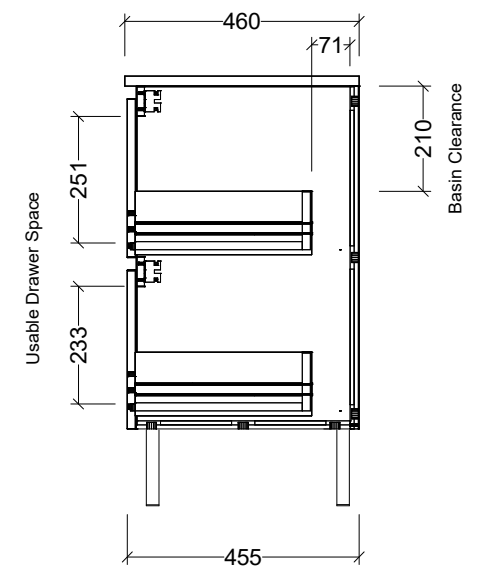

CABINET DETAILS

Range	Nevada 900
Description	Centre Bowl, On Legs
Cabinet SKU	NEVP-VCO-900-C-X-L
TOP DETAILS	
Available Tops:	Alpha Ceramic
	Regal Mineral
	Haven Matt Dolomite
	Quest Gloss Dolomite
	SilkSurface
	Stone

Timberline Bathroom Products Pty Ltd
22 Myrtle Drive, Armidale NSW 2350
www.timberline.com.au | 02 6773 8500

PLEASE NOTE: Due to the manufacturing process of ceramic tops, size variation (+/- 3%) is to be expected. E&OE. Copyright ©