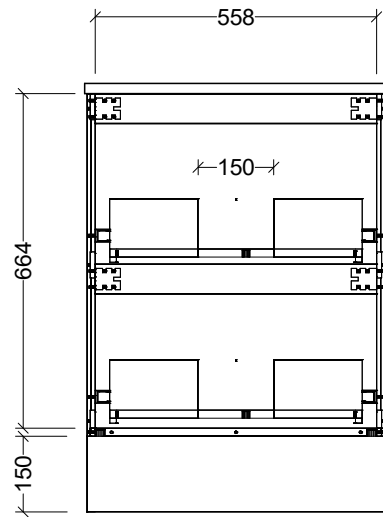

PLEASE NOTE: Due to the manufacturing process of ceramic tops, size variation (+/- 3%) is to be expected. E&OE. Copyright ©

CABINET DETAILS

Range	Nevada Plus 600
Description	Centre Bowl On Legs
Cabinet SKU	NEVP-VCO-600-C-X-L