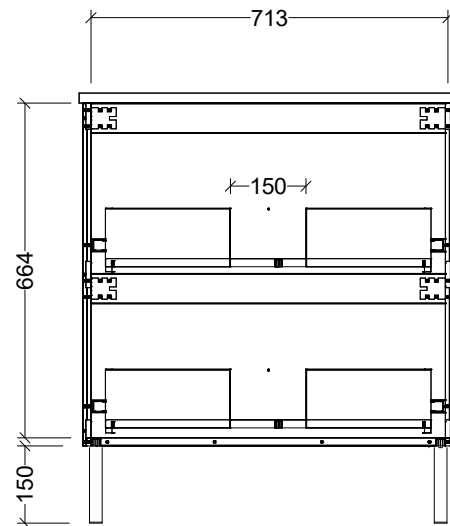

CABINET DETAILS

Range	Nevada Plus 750
Description	Centre Bowl On Legs
Cabinet SKU	NEVP-VCO-750-C-X-L

TOP DETAILS

Available Tops:	Alpha Ceramic
	Regal Mineral
	Haven Matt Dolomite
	Quest Gloss Dolomite
	SilkSurface
	Stone

Timberline Bathroom Products Pty Ltd
22 Myrtle Drive, Armidale NSW 2350
www.timberline.com.au | 02 6773 8500

PLEASE NOTE: Due to the manufacturing process of ceramic tops, size variation (+/- 3%) is to be expected. E&OE. Copyright ©