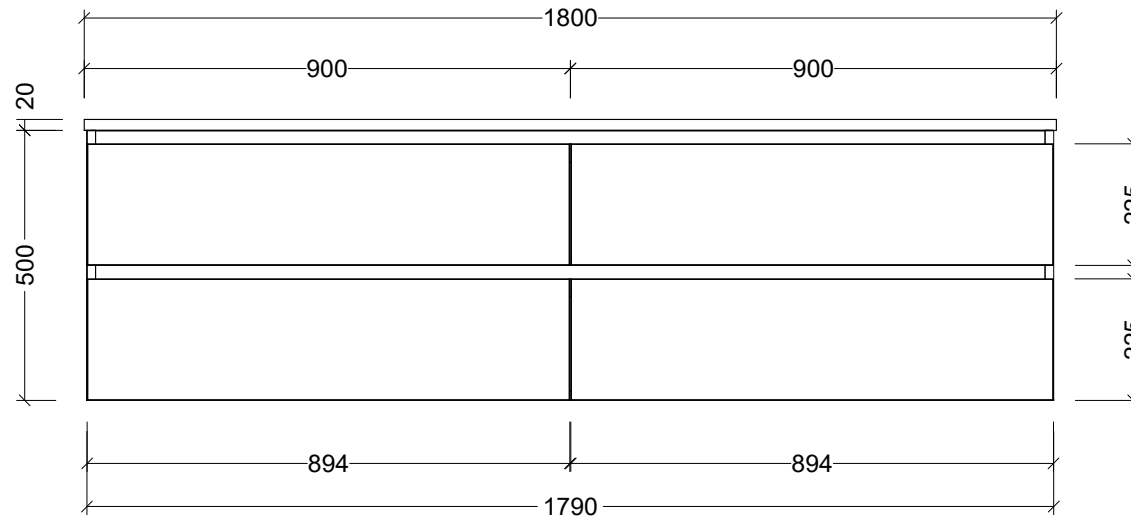

CABINET DETAILS

Range	Nevada Plus 1800
Description	Wall Hung Centre Bowl
Cabinet SKU	NEVP-VCO-1800-C-X-W
TOP DETAILS	
Available Tops:	Alpha Ceramic
	Regal Mineral
	Stadium Mineral
	Silk Surface
	Stone

Timberline Bathroom Products Pty Ltd
22 Myrtle Drive, Armidale NSW 2350
www.timberline.com.au | 02 6773 8500

PLEASE NOTE: Due to the manufacturing process of ceramic tops, size variation (+/- 3%) is to be expected. E&OE. Copyright ©