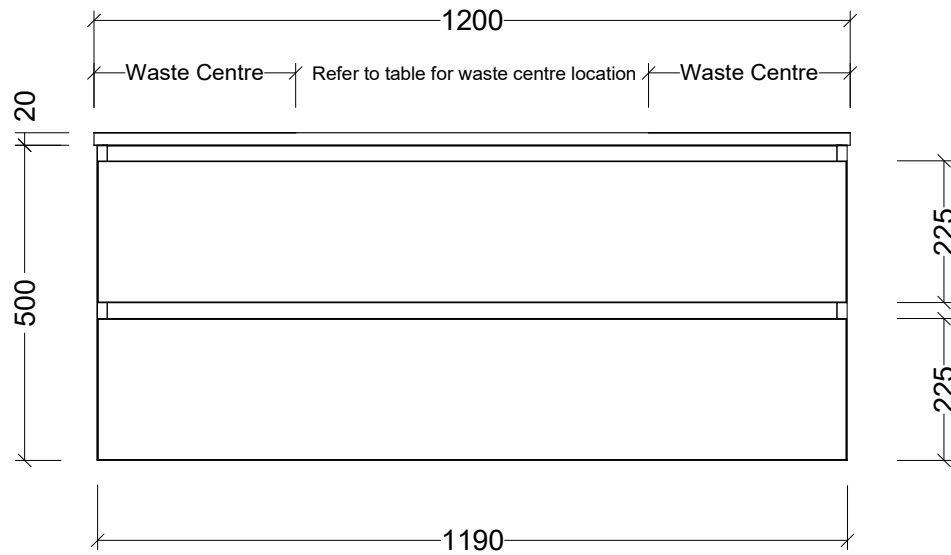

CABINET DETAILS

Range	Nevada Plus 1200
Description	Double Bowl Wall Hung
Cabinet SKU	NEVP-VCO-1200-D-X-W
TOP DETAILS	
Available Tops:	Waste Centres (mm):
Alpha Ceramic	295
Regal Mineral	420
Stadium Mineral	420
SilkSurface	320
Stone	320

Timberline Bathroom Products Pty Ltd
22 Myrtle Drive, Armidale NSW 2350
www.timberline.com.au | 02 6773 8500

PLEASE NOTE: Due to the manufacturing process of ceramic tops, size variation (+/- 3%) is to be expected. E&OE. Copyright ©