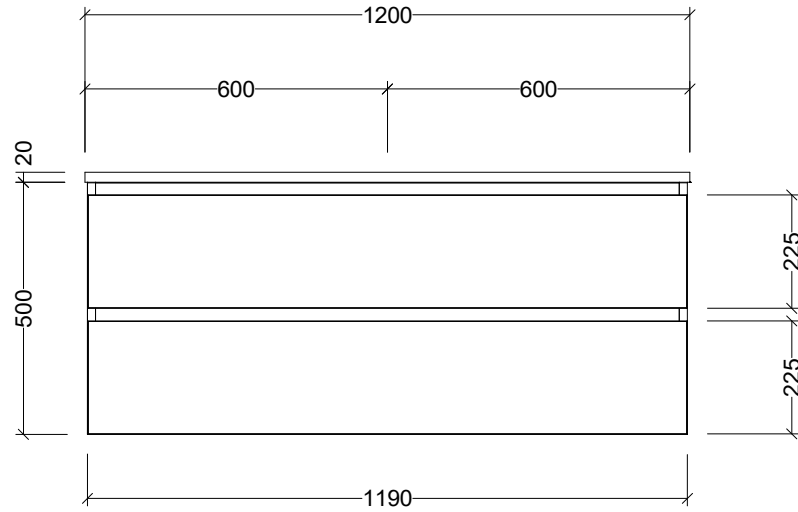

CABINET DETAILS

Range	Nevada Plus 1200
Description	Centre Bowl, Wall Hung
Cabinet SKU	NEVP-VCO-1200-C-X-W
TOP DETAILS	
Available Tops:	Alpha Ceramic
	Regal Mineral
	Haven Dolomite
	Quest Gloss Dolomite
	SilkSurface
	Stone

Timberline Bathroom Products Pty Ltd
22 Myrtle Drive, Armidale NSW 2350
www.timberline.com.au | 02 6773 8500

PLEASE NOTE: Due to the manufacturing process of ceramic tops, size variation (+/- 3%) is to be expected. E&OE. Copyright ©