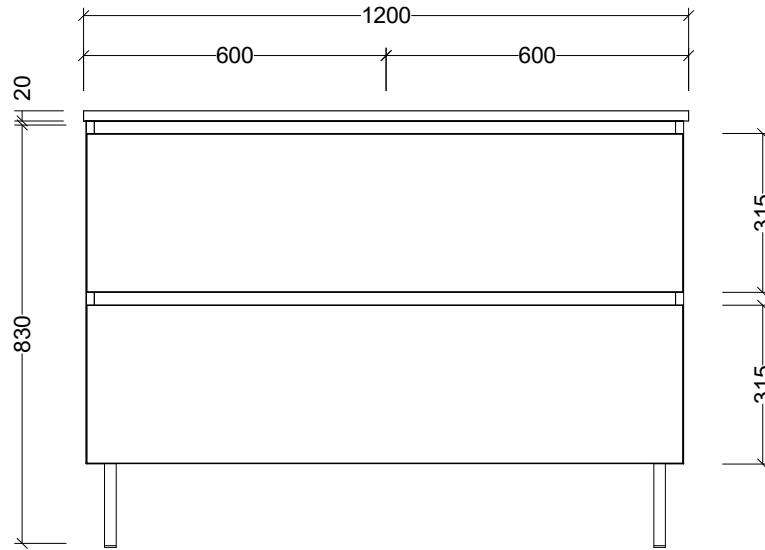

CABINET DETAILS

Range	Nevada Plus 1200
Description	Legs Double Bowl
Cabinet SKU	NEVP-VCO-1200-D-X-L
TOP DETAILS	
Available Tops:	Waste Centres (mm):
Alpha Ceramic	295
Regal Mineral	420
Stadium Mineral	420
Silk Surface	320
Stone	320

Timberline Bathroom Products Pty Ltd
22 Myrtle Drive, Armidale NSW 2350
www.timberline.com.au | 02 6773 8500

PLEASE NOTE: Due to the manufacturing process of ceramic tops, size variation (+/- 3%) is to be expected. E&OE. Copyright ©