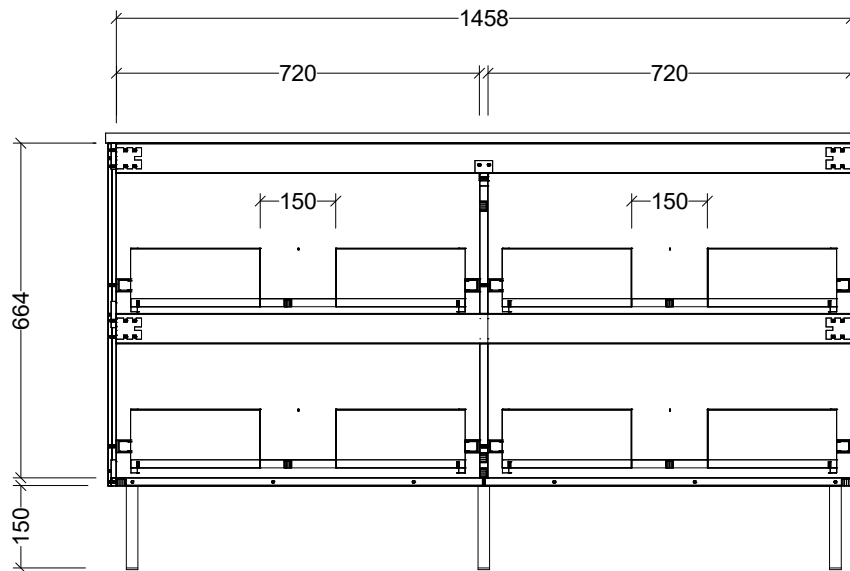

CABINET DETAILS

Range	Nevada Plus 1500
Description	Legs, Double Bowl
Cabinet SKU	NEVP-VCO-1500-D-X-L
TOP DETAILS	
Available Tops:	Waste Centres (mm):
Alpha Ceramic	420
Regal Mineral	420
Stadium Mineral	420
SilkSurface	375
Stone	375

Timberline Bathroom Products Pty Ltd
22 Myrtle Drive, Armidale NSW 2350
www.timberline.com.au | 02 6773 8500

PLEASE NOTE: Due to the manufacturing process of ceramic tops, size variation (+/- 3%) is to be expected. E&OE. Copyright ©