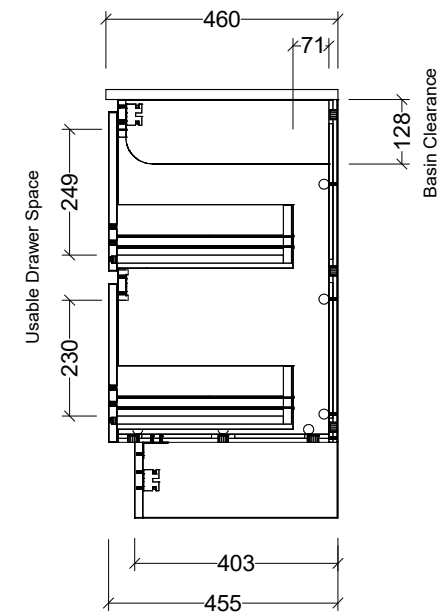

CABINET DETAILS

Range	Nevada Plus 1500
Description	Floor Standing Centre Bowl
Cabinet SKU	NEVP-VCO-1500-C-X-F
TOP DETAILS	
Available Tops:	Alpha Ceramic
	Regal Mineral
	Stadium Mineral
	SilkSurface
	Stone

Timberline Bathroom Products Pty Ltd
22 Myrtle Drive, Armidale NSW 2350
www.timberline.com.au | 02 6773 8500

PLEASE NOTE: Due to the manufacturing process of ceramic tops, size variation (+/- 3%) is to be expected. E&OE. Copyright ©