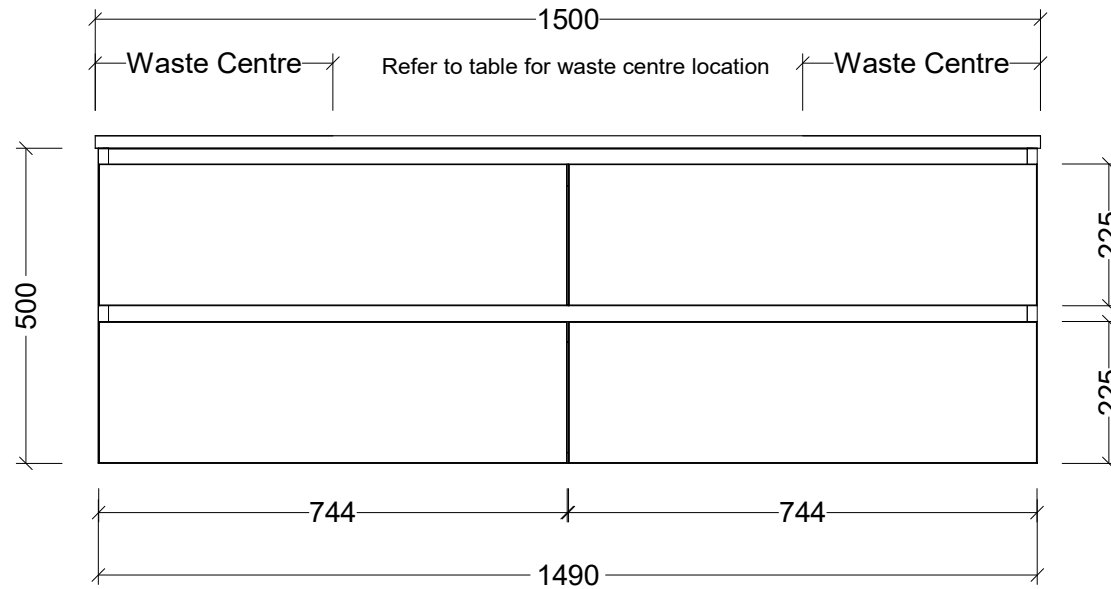

CABINET DETAILS

Range	Nevada Plus 1500
Description	Wall Hung Double Bowl
Cabinet SKU	NEVP-VCO-1500-D-X-W
TOP DETAILS	
Available Tops:	Waste Centres (mm):
Alpha Ceramic	410
Regal Mineral	420
Stadium Mineral	420
Silk Surface	375
Stone	375

Timberline Bathroom Products Pty Ltd
22 Myrtle Drive, Armidale NSW 2350
www.timberline.com.au | 02 6773 8500

PLEASE NOTE: Due to the manufacturing process of ceramic tops, size variation (+/- 3%) is to be expected. E&OE. Copyright ©