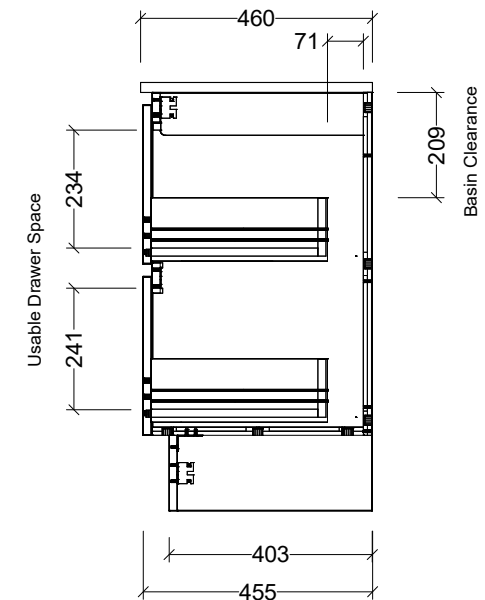

CABINET DETAILS

Range	Nevada Plus 1500
Description	Floorstanding, Double Bowl
Cabinet SKU	NEVP-VCO-1500-D-X-F
TOP DETAILS	
Available Tops:	Waste Centres (mm):
Alpha Ceramic	420
Regal Mineral	420
Stadium Mineral	420
SilkSurface	375
Stone	375

Timberline Bathroom Products Pty Ltd
22 Myrtle Drive, Armidale NSW 2350
www.timberline.com.au | 02 6773 8500

PLEASE NOTE: Due to the manufacturing process of ceramic tops, size variation (+/- 3%) is to be expected. E&OE. Copyright ©