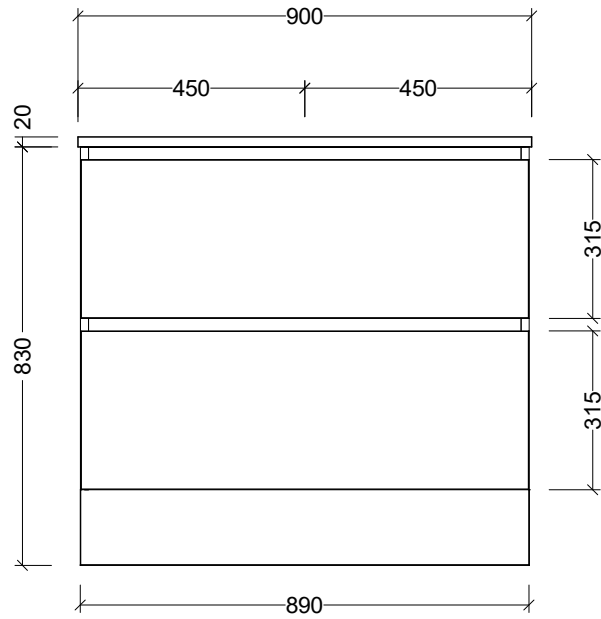

T Timberline

CABINET DETAILS

Range	Nevada Plus 900
Description	Centre Bowl Floorstanding
Cabinet SKU	NEVP-VCO-900-C-X-F

TOP DETAILS

Available Tops:	Alpha Ceramic
	Regal Mineral
	Haven Matt Dolomite
	Quest Gloss Dolomite
	SilkSurface
	Stone

Timberline Bathroom Products Pty Ltd
22 Myrtle Drive, Armidale NSW 2350
www.timberline.com.au | 02 6773 8500

PLEASE NOTE: Due to the manufacturing process of ceramic tops, size variation (+/- 3%) is to be expected. E&OE. Copyright ©