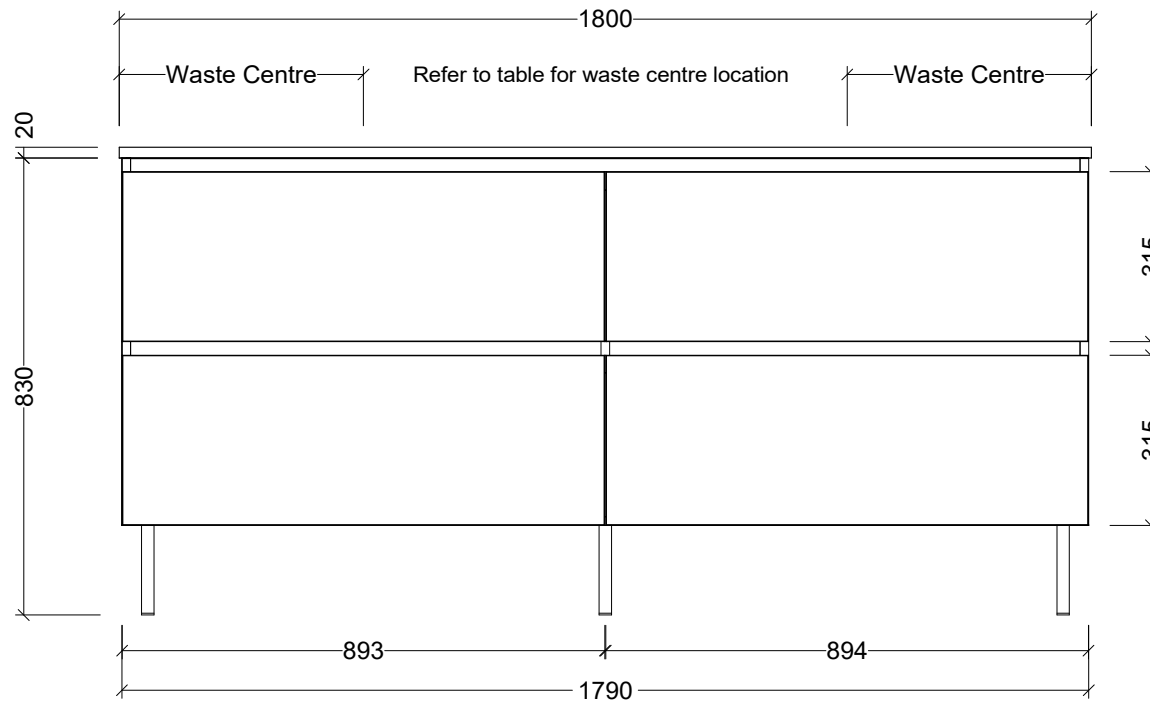

CABINET DETAILS

Range	Nevada Plus 1800
Description	Legs Double Basin
Cabinet SKU	NEVP-VCO-1800-D-X-L
TOP DETAILS	
Available Tops:	Waste Centres (mm):
Regal Mineral	520
Stadium Mineral	520
SilkSurface	450
Stone	450

Timberline Bathroom Products Pty Ltd
22 Myrtle Drive, Armidale NSW 2350
www.timberline.com.au | 02 6773 8500

PLEASE NOTE: Due to the manufacturing process of ceramic tops, size variation (+/- 3%) is to be expected. E&OE. Copyright ©