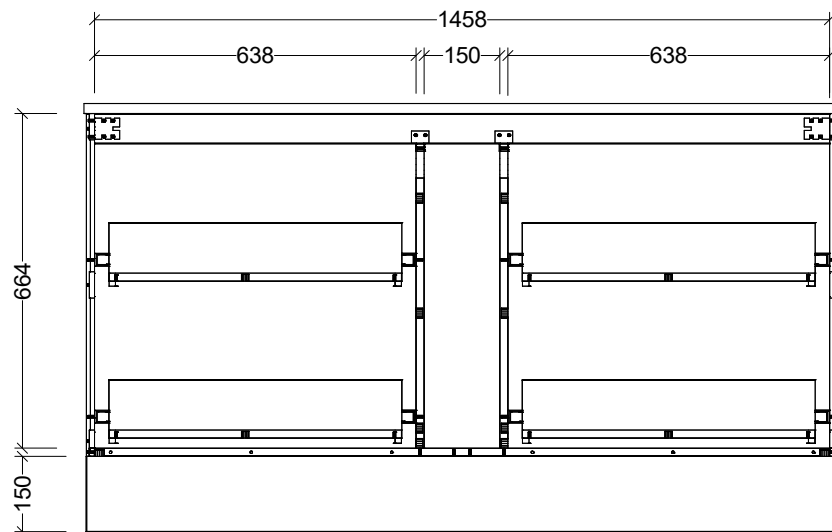

CABINET DETAILS

Range	Nevada Plus 1500
Description	Floor Standing Centre Bowl
Cabinet SKU	NEVP-VCO-1500-C-X-F
TOP DETAILS	
Available Tops:	Alpha Ceramic
	Regal Mineral
	Stadium Mineral
	SilkSurface
	Stone

Timberline Bathroom Products Pty Ltd
22 Myrtle Drive, Armidale NSW 2350
www.timberline.com.au | 02 6773 8500

PLEASE NOTE: Due to the manufacturing process of ceramic tops, size variation (+/- 3%) is to be expected. E&OE. Copyright ©