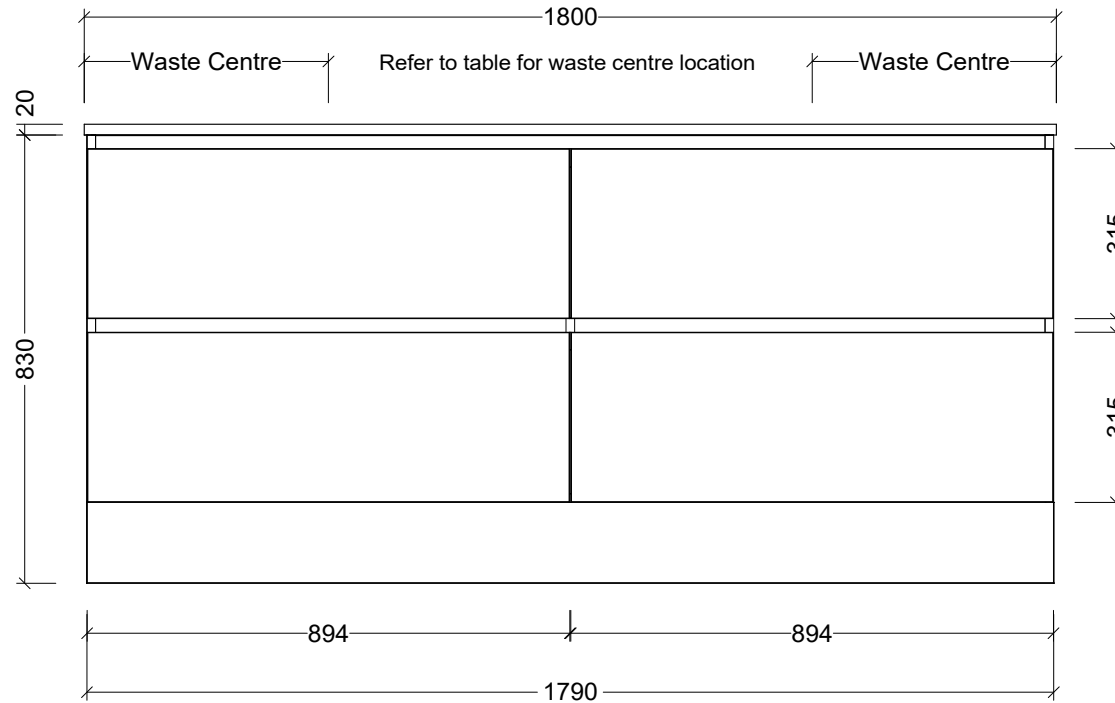

CABINET DETAILS

Range	Nevada Plus 1800
Description	Floorstanding Double Basin
Cabinet SKU	NEVP-VCO-1800-D-X-F
TOP DETAILS	
Available Tops:	Waste Centres (mm):
Regal Mineral	520
Stadium Mineral	520
SilkSurface	450
Stone	450

Timberline Bathroom Products Pty Ltd
22 Myrtle Drive, Armidale NSW 2350
www.timberline.com.au | 02 6773 8500

PLEASE NOTE: Due to the manufacturing process of ceramic tops, size variation (+/- 3%) is to be expected. E&OE. Copyright ©