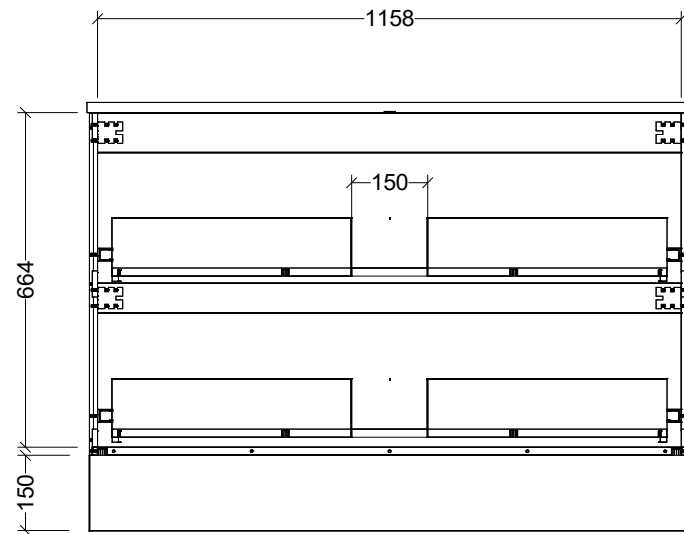

CABINET DETAILS

Range	Nevada Plus 1200
Description	Centre Bowl Floorstanding
Cabinet SKU	NEVP-VCO-1200-C-X-F

TOP DETAILS

Available Tops:	Alpha Ceramic
	Regal Mineral
	Haven Dolomite
	Quest Gloss Dolomite
	SilkSurface
	Stone

Timberline Bathroom Products Pty Ltd
22 Myrtle Drive, Armidale NSW 2350
www.timberline.com.au | 02 6773 8500

PLEASE NOTE: Due to the manufacturing process of ceramic tops, size variation (+/- 3%) is to be expected. E&OE. Copyright ©