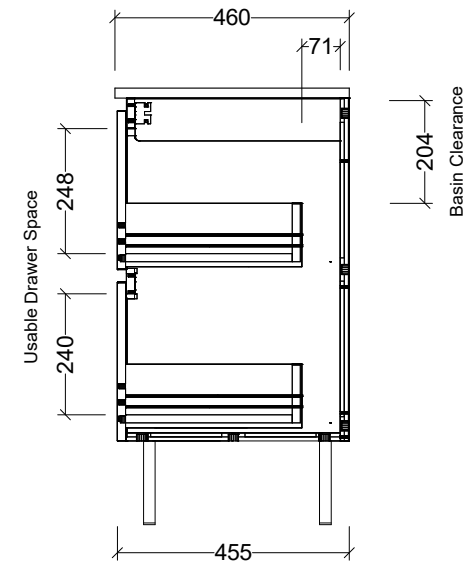

CABINET DETAILS

Range	Nevada Plus 1500
Description	Legs, Double Bowl
Cabinet SKU	NEVP-VCO-1500-D-X-L
TOP DETAILS	
Available Tops:	Waste Centres (mm):
Alpha Ceramic	420
Regal Mineral	420
Stadium Mineral	420
SilkSurface	375
Stone	375

Timberline Bathroom Products Pty Ltd
22 Myrtle Drive, Armidale NSW 2350
www.timberline.com.au | 02 6773 8500

PLEASE NOTE: Due to the manufacturing process of ceramic tops, size variation (+/- 3%) is to be expected. E&OE. Copyright ©