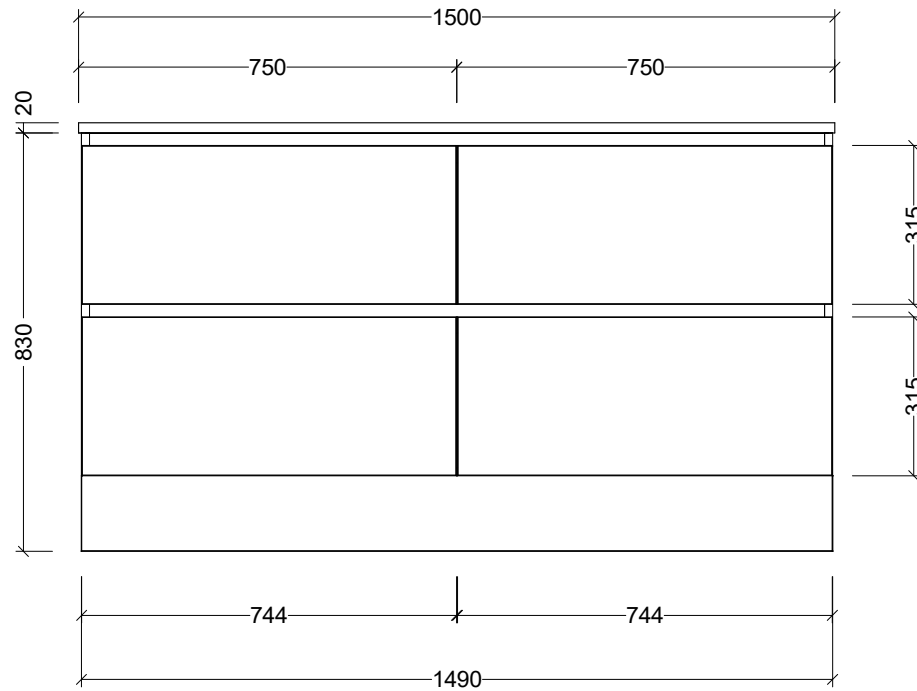

CABINET DETAILS

Range	Nevada Plus 1500
Description	Floor Standing Centre Bowl
Cabinet SKU	NEVP-VCO-1500-C-X-F
TOP DETAILS	
Available Tops:	Alpha Ceramic
	Regal Mineral
	Stadium Mineral
	SilkSurface
	Stone

Timberline Bathroom Products Pty Ltd
22 Myrtle Drive, Armidale NSW 2350
www.timberline.com.au | 02 6773 8500

PLEASE NOTE: Due to the manufacturing process of ceramic tops, size variation (+/- 3%) is to be expected. E&OE. Copyright ©