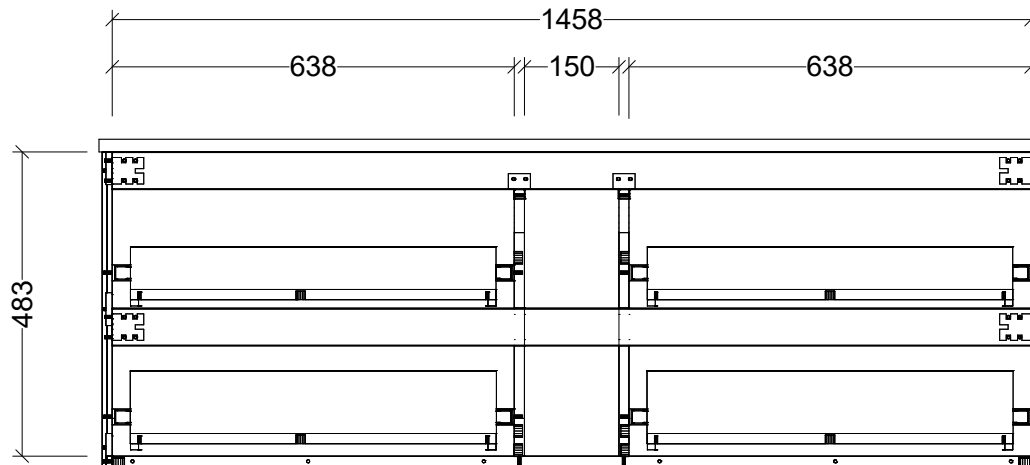

CABINET DETAILS

Range	Nevada Plus 1500
Description	Wall Hung Centre Bowl
Cabinet SKU	NEVP-VCO-1500-C-X-W

TOP DETAILS

Available Tops:	Alpha Ceramic
	Regal Mineral
	Stadium Mineral
	SilkSurface
	Stone

Timberline Bathroom Products Pty Ltd
22 Myrtle Drive, Armidale NSW 2350
www.timberline.com.au | 02 6773 8500

PLEASE NOTE: Due to the manufacturing process of ceramic tops, size variation (+/- 3%) is to be expected. E&OE. Copyright ©