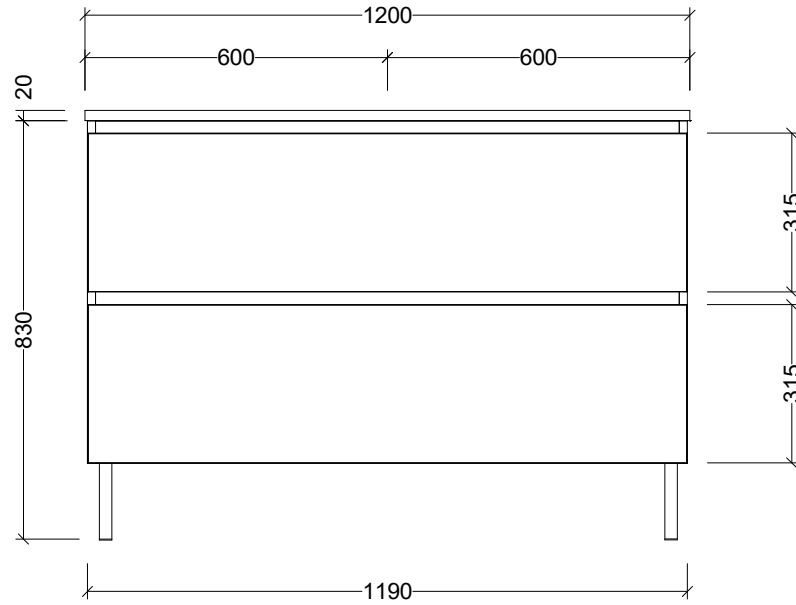

CABINET DETAILS

Range	Nevada Plus 1200
Description	Centre Bowl, On Legs
Cabinet SKU	NEVP-VCO-1200-C-X-L
TOP DETAILS	
Available Tops:	Alpha Ceramic
	Regal Mineral
	Haven Dolomite
	Quest Gloss Dolomite
	SilkSurface
	Stone

Timberline Bathroom Products Pty Ltd
22 Myrtle Drive, Armidale NSW 2350
www.timberline.com.au | 02 6773 8500

PLEASE NOTE: Due to the manufacturing process of ceramic tops, size variation (+/- 3%) is to be expected. E&OE. Copyright ©