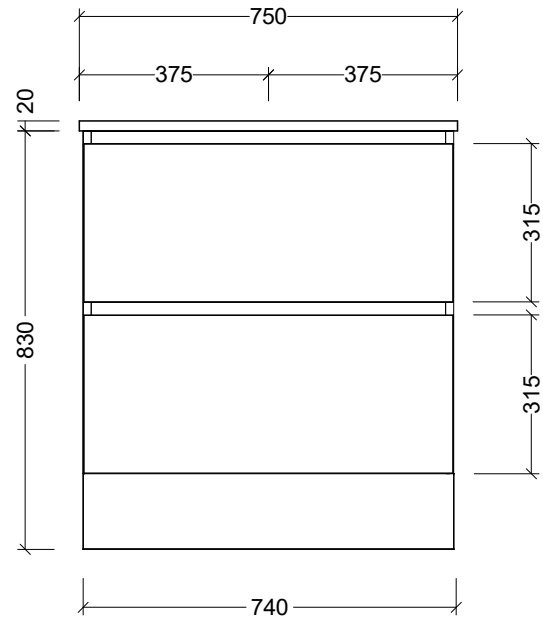

CABINET DETAILS

Range	Nevada 750
Description	Centre Bowl Floorstanding
Cabinet SKU	NEVP-VCO-750-C-X-F
TOP DETAILS	
Available Tops:	Alpha Ceramic
	Regal Mineral
	Haven Matt Dolomite
	Quest Gloss Dolomite
	SilkSurface
	Stone

Timberline Bathroom Products Pty Ltd
22 Myrtle Drive, Armidale NSW 2350
www.timberline.com.au | 02 6773 8500

PLEASE NOTE: Due to the manufacturing process of ceramic tops, size variation (+/- 3%) is to be expected. E&OE. Copyright ©