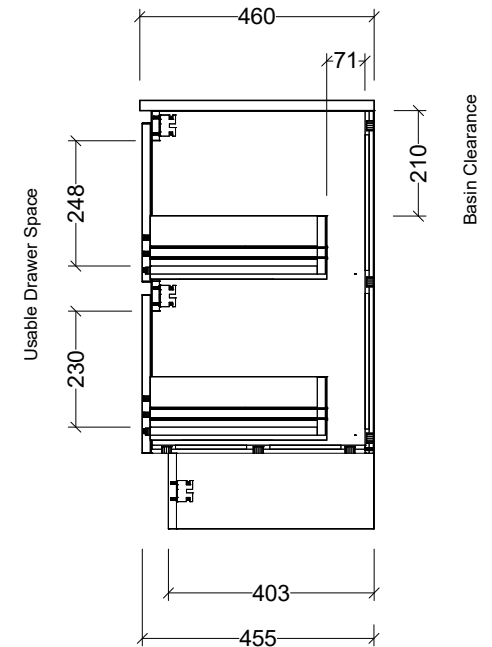

CABINET DETAILS

Range	Nevada 750
Description	Centre Bowl Floorstanding
Cabinet SKU	NEVP-VCO-750-C-X-F
TOP DETAILS	
Available Tops:	Alpha Ceramic
	Regal Mineral
	Haven Matt Dolomite
	Quest Gloss Dolomite
	SilkSurface
	Stone

Timberline Bathroom Products Pty Ltd
22 Myrtle Drive, Armidale NSW 2350
www.timberline.com.au | 02 6773 8500

PLEASE NOTE: Due to the manufacturing process of ceramic tops, size variation (+/- 3%) is to be expected. E&OE. Copyright ©