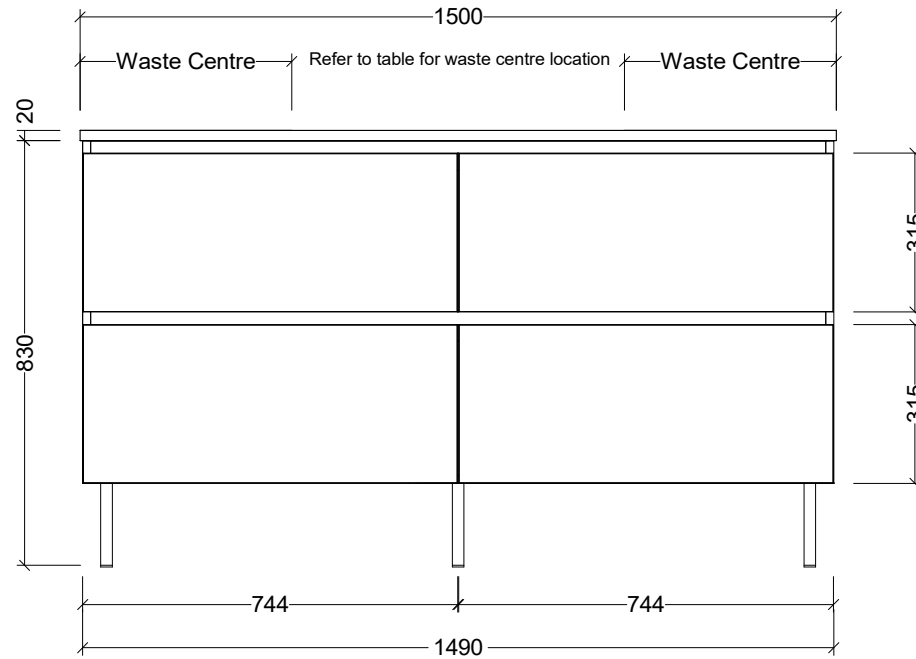

CABINET DETAILS

Range	Nevada Plus 1500
Description	Legs, Double Bowl
Cabinet SKU	NEVP-VCO-1500-D-X-L
TOP DETAILS	
Available Tops:	Waste Centres (mm):
Alpha Ceramic	420
Regal Mineral	420
Stadium Mineral	420
SilkSurface	375
Stone	375

Timberline Bathroom Products Pty Ltd
22 Myrtle Drive, Armidale NSW 2350
www.timberline.com.au | 02 6773 8500

PLEASE NOTE: Due to the manufacturing process of ceramic tops, size variation (+/- 3%) is to be expected. E&OE. Copyright ©