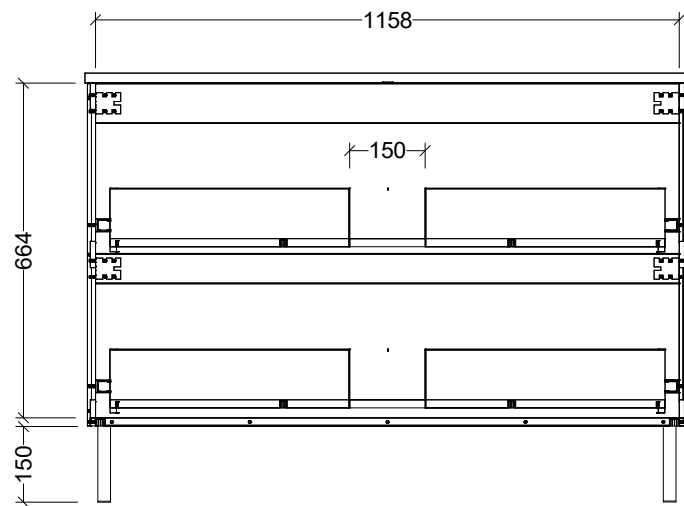

CABINET DETAILS

Range	Nevada Plus 1200
Description	Centre Bowl, On Legs
Cabinet SKU	NEVP-VCO-1200-C-X-L
TOP DETAILS	
Available Tops:	Alpha Ceramic
	Regal Mineral
	Haven Dolomite
	Quest Gloss Dolomite
	SilkSurface
	Stone

Timberline Bathroom Products Pty Ltd
22 Myrtle Drive, Armidale NSW 2350
www.timberline.com.au | 02 6773 8500

PLEASE NOTE: Due to the manufacturing process of ceramic tops, size variation (+/- 3%) is to be expected. E&OE. Copyright ©