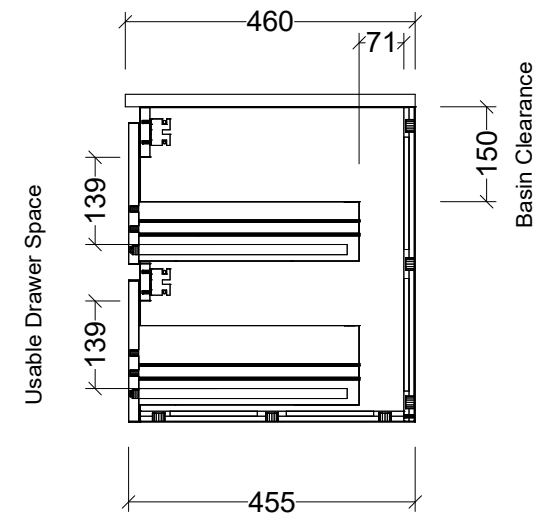

CABINET DETAILS

Range	Nevada Plus 1200
Description	Double Bowl Wall Hung
Cabinet SKU	NEVP-VCO-1200-D-X-W
TOP DETAILS	
Available Tops:	Waste Centres (mm):
Alpha Ceramic	295
Regal Mineral	420
Stadium Mineral	420
SilkSurface	320
Stone	320

Timberline Bathroom Products Pty Ltd
22 Myrtle Drive, Armidale NSW 2350
www.timberline.com.au | 02 6773 8500

PLEASE NOTE: Due to the manufacturing process of ceramic tops, size variation (+/- 3%) is to be expected. E&OE. Copyright ©