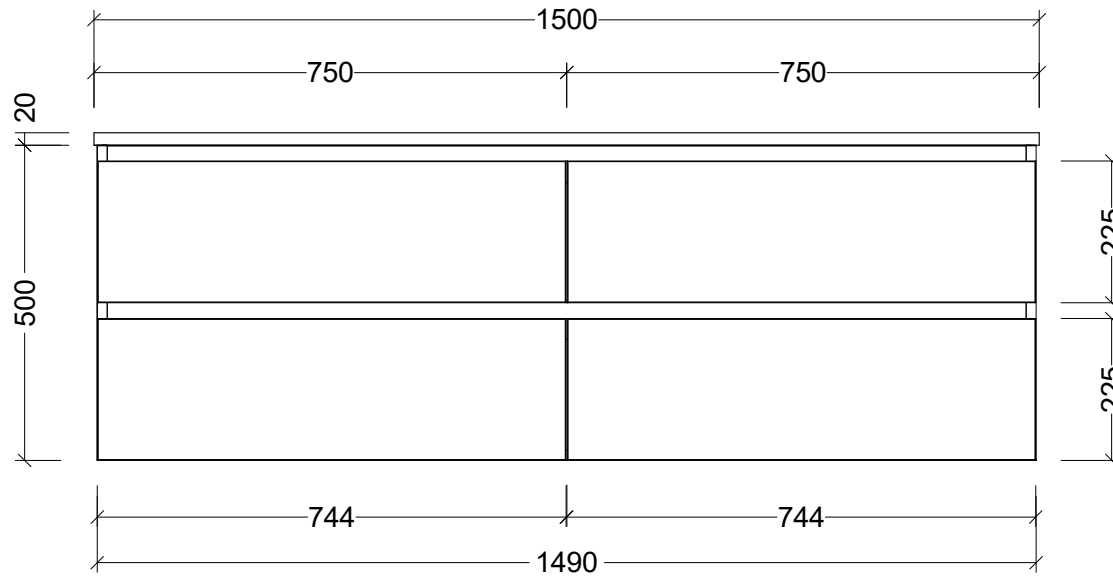

CABINET DETAILS

Range	Nevada Plus 1500
Description	Wall Hung Centre Bowl
Cabinet SKU	NEVP-VCO-1500-C-X-W

TOP DETAILS

Available Tops:	Alpha Ceramic
	Regal Mineral
	Stadium Mineral
	SilkSurface
	Stone

Timberline Bathroom Products Pty Ltd
22 Myrtle Drive, Armidale NSW 2350
www.timberline.com.au | 02 6773 8500

PLEASE NOTE: Due to the manufacturing process of ceramic tops, size variation (+/- 3%) is to be expected. E&OE. Copyright ©