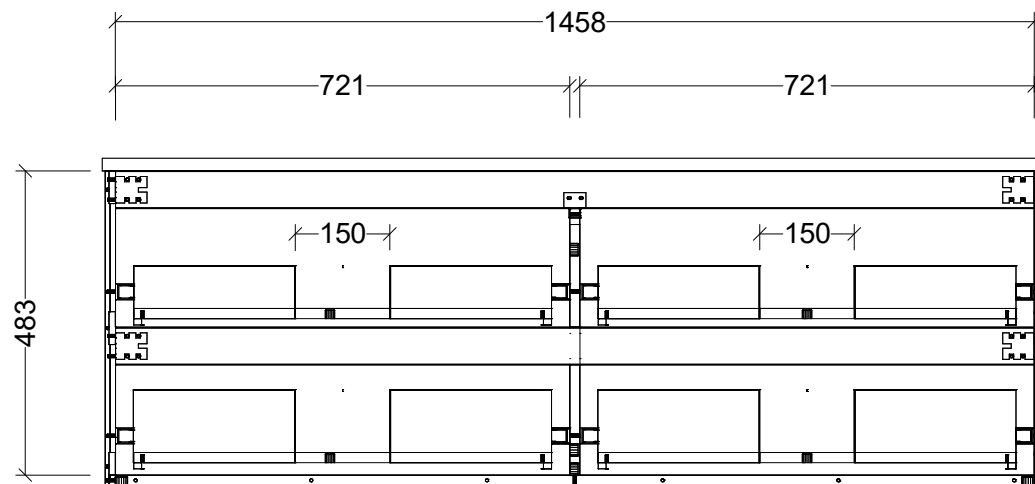

CABINET DETAILS

Range	Nevada Plus 1500
Description	Wall Hung Double Bowl
Cabinet SKU	NEVP-VCO-1500-D-X-W
TOP DETAILS	
Available Tops:	Waste Centres (mm):
Alpha Ceramic	410
Regal Mineral	420
Stadium Mineral	420
Silk Surface	375
Stone	375

Timberline Bathroom Products Pty Ltd
22 Myrtle Drive, Armidale NSW 2350
www.timberline.com.au | 02 6773 8500

PLEASE NOTE: Due to the manufacturing process of ceramic tops, size variation (+/- 3%) is to be expected. E&OE. Copyright ©