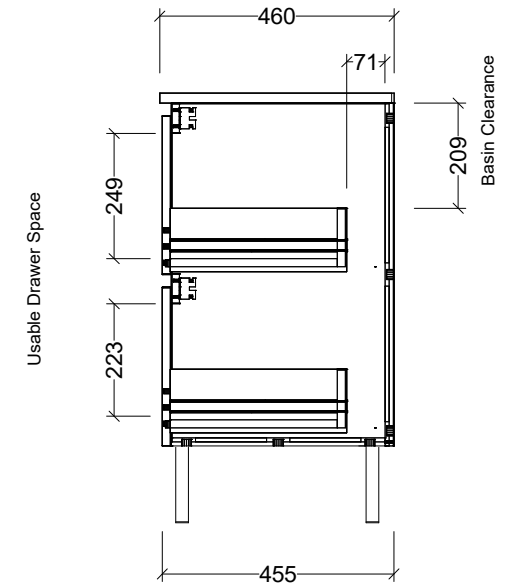

CABINET DETAILS

Range	Nevada Plus 750
Description	Centre Bowl On Legs
Cabinet SKU	NEVP-VCO-750-C-X-L

TOP DETAILS

Available Tops:	Alpha Ceramic
	Regal Mineral
	Haven Matt Dolomite
	Quest Gloss Dolomite
	SilkSurface
	Stone

Timberline Bathroom Products Pty Ltd
22 Myrtle Drive, Armidale NSW 2350
www.timberline.com.au | 02 6773 8500

PLEASE NOTE: Due to the manufacturing process of ceramic tops, size variation (+/- 3%) is to be expected. E&OE. Copyright ©