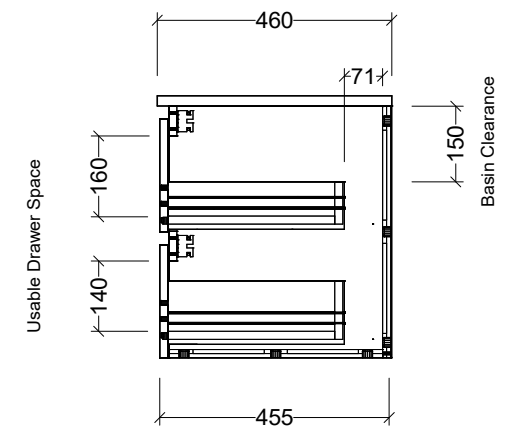

CABINET DETAILS

Range	Nevada Plus 600
Description	Centre Bowl Wall Hung
Cabinet SKU	NEVP-VCO-600-C-X-W

TOP DETAILS

Available Tops:	Alpha Ceramic
	Regal Mineral
	SilkSurface
	Stone

Timberline Bathroom Products Pty Ltd
22 Myrtle Drive, Armidale NSW 2350
www.timberline.com.au | 02 6773 8500

PLEASE NOTE: Due to the manufacturing process of ceramic tops, size variation (+/- 3%) is to be expected. E&OE. Copyright ©