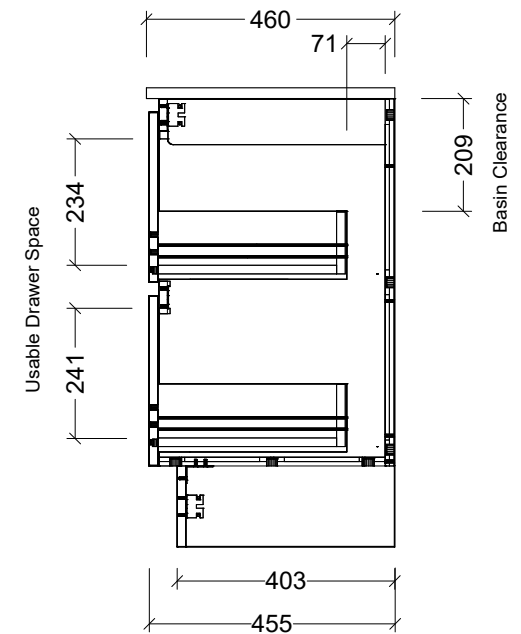

CABINET DETAILS

Range	Nevada Plus 1800
Description	Floorstanding Double Basin
Cabinet SKU	NEVP-VCO-1800-D-X-F
TOP DETAILS	
Available Tops:	Waste Centres (mm):
Regal Mineral	520
Stadium Mineral	520
SilkSurface	450
Stone	450

Timberline Bathroom Products Pty Ltd
22 Myrtle Drive, Armidale NSW 2350
www.timberline.com.au | 02 6773 8500

PLEASE NOTE: Due to the manufacturing process of ceramic tops, size variation (+/- 3%) is to be expected. E&OE. Copyright ©