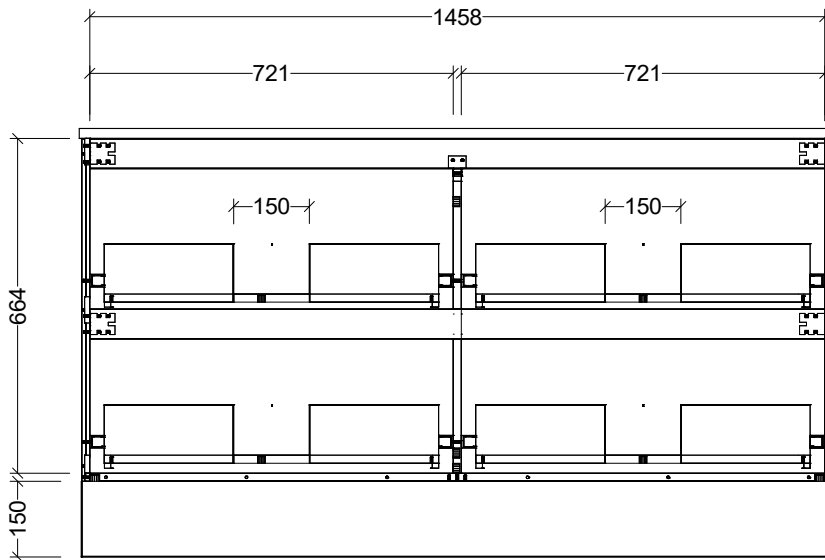

CABINET DETAILS

Range	Nevada Plus 1500
Description	Floorstanding, Double Bowl
Cabinet SKU	NEVP-VCO-1500-D-X-F
TOP DETAILS	
Available Tops:	Waste Centres (mm):
Alpha Ceramic	420
Regal Mineral	420
Stadium Mineral	420
SilkSurface	375
Stone	375

Timberline Bathroom Products Pty Ltd
22 Myrtle Drive, Armidale NSW 2350
www.timberline.com.au | 02 6773 8500

PLEASE NOTE: Due to the manufacturing process of ceramic tops, size variation (+/- 3%) is to be expected. E&OE. Copyright ©