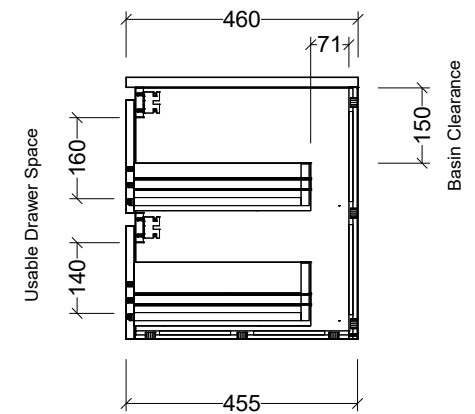

CABINET DETAILS

Range	Nevada Plus 750
Description	Centre Bowl Wall Hung
Cabinet SKU	NEVP-VCO-750-C-X-W

TOP DETAILS

Available Tops:	Alpha Ceramic
	Regal Mineral
	Haven Matt Dolomite
	Quest Gloss Dolomite
	SilkSurface
	Stone

Timberline Bathroom Products Pty Ltd
22 Myrtle Drive, Armidale NSW 2350
www.timberline.com.au | 02 6773 8500

PLEASE NOTE: Due to the manufacturing process of ceramic tops, size variation (+/- 3%) is to be expected. E&OE. Copyright ©