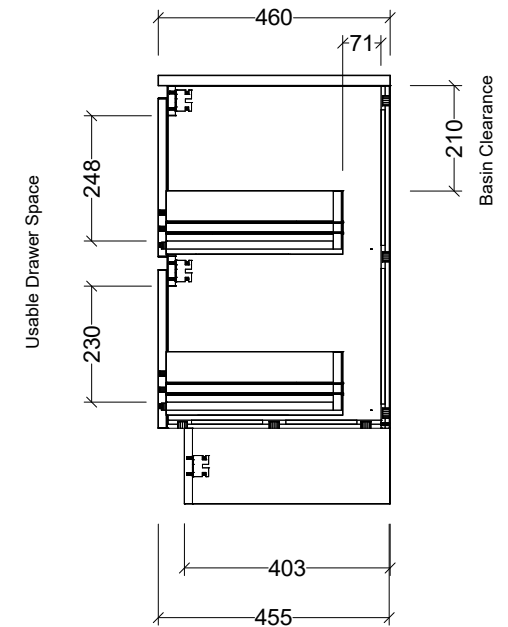

PLEASE NOTE: Due to the manufacturing process of ceramic tops, size variation (+/- 3%) is to be expected. E&OE. Copyright ©

CABINET DETAILS

Range	Nevada Plus 600
Description	Centre Bowl On Legs
Cabinet SKU	NEVP-VCO-600-C-X-L