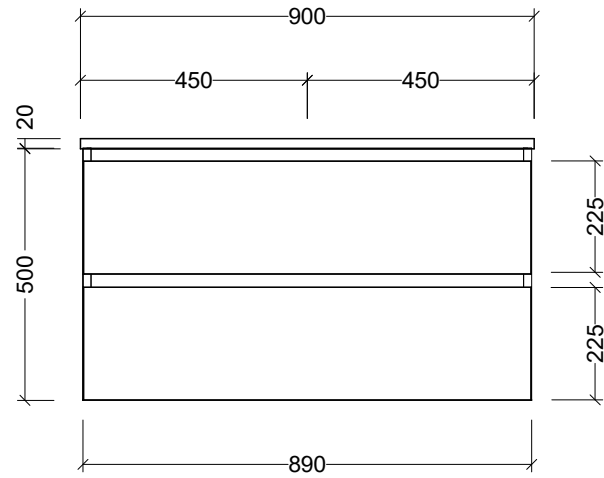

CABINET DETAILS

Range	Nevada Plus 900
Description	Centre Bowl Wall Hung
Cabinet SKU	NEVP-VCO-900-C-X-W

TOP DETAILS

Available Tops:	Alpha Ceramic
	Regal Mineral
	Haven Matt Dolomite
	Quest Gloss Dolomite
	SilkSurface
	Stone

Timberline Bathroom Products Pty Ltd
22 Myrtle Drive, Armidale NSW 2350
www.timberline.com.au | 02 6773 8500

PLEASE NOTE: Due to the manufacturing process of ceramic tops, size variation (+/- 3%) is to be expected. E&OE. Copyright ©