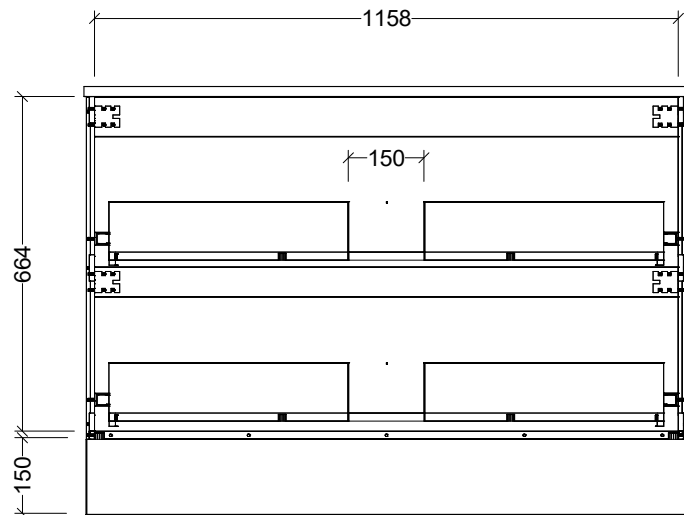

CABINET DETAILS

Range	Nevada Plus 1200
Description	Floorstanding Double Bowl
Cabinet SKU	NEVP-VCO-1200-D-X-F
TOP DETAILS	
Available Tops:	Waste Centres (mm):
Alpha Ceramic	295
Regal Mineral	420
Stadium Mineral	420
Silk Surface	320
Stone Top	320

Timberline Bathroom Products Pty Ltd
22 Myrtle Drive, Armidale NSW 2350
www.timberline.com.au | 02 6773 8500

PLEASE NOTE: Due to the manufacturing process of ceramic tops, size variation (+/- 3%) is to be expected. E&OE. Copyright ©