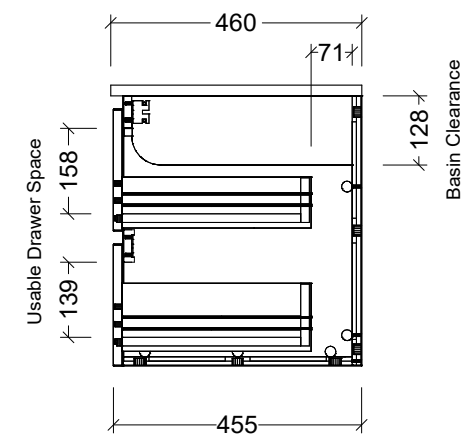

CABINET DETAILS

Range	Nevada Plus 1800
Description	Wall Hung Centre Bowl
Cabinet SKU	NEVP-VCO-1800-C-X-W
TOP DETAILS	
Available Tops:	Alpha Ceramic
	Regal Mineral
	Stadium Mineral
	Silk Surface
	Stone

Timberline Bathroom Products Pty Ltd
22 Myrtle Drive, Armidale NSW 2350
www.timberline.com.au | 02 6773 8500

PLEASE NOTE: Due to the manufacturing process of ceramic tops, size variation (+/- 3%) is to be expected. E&OE. Copyright ©