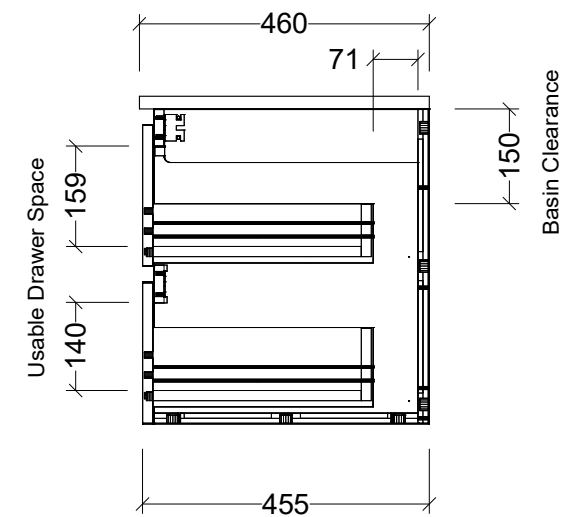

CABINET DETAILS

Range	Nevada Plus 1500
Description	Wall Hung Double Bowl
Cabinet SKU	NEVP-VCO-1500-D-X-W
TOP DETAILS	
Available Tops:	Waste Centres (mm):
Alpha Ceramic	410
Regal Mineral	420
Stadium Mineral	420
Silk Surface	375
Stone	375

Timberline Bathroom Products Pty Ltd
22 Myrtle Drive, Armidale NSW 2350
www.timberline.com.au | 02 6773 8500

PLEASE NOTE: Due to the manufacturing process of ceramic tops, size variation (+/- 3%) is to be expected. E&OE. Copyright ©