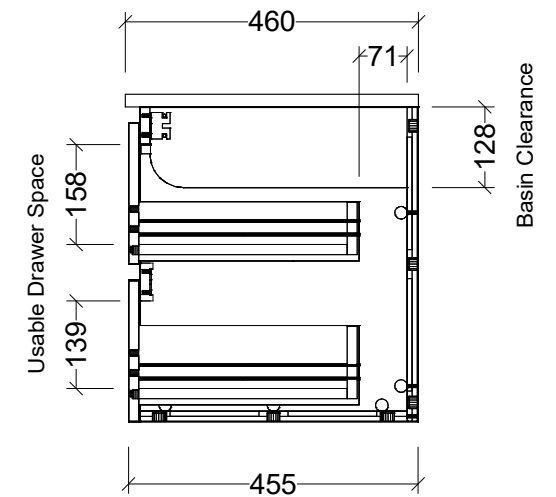

CABINET DETAILS

Range	Nevada Plus 1500
Description	Wall Hung Centre Bowl
Cabinet SKU	NEVP-VCO-1500-C-X-W

TOP DETAILS

Available Tops:	Alpha Ceramic
	Regal Mineral
	Stadium Mineral
	SilkSurface
	Stone

Timberline Bathroom Products Pty Ltd
22 Myrtle Drive, Armidale NSW 2350
www.timberline.com.au | 02 6773 8500

PLEASE NOTE: Due to the manufacturing process of ceramic tops, size variation (+/- 3%) is to be expected. E&OE. Copyright ©