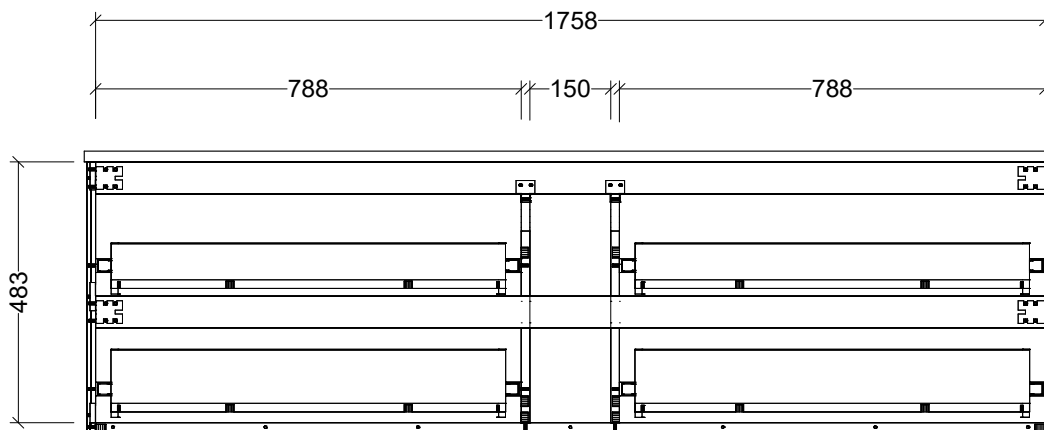

CABINET DETAILS

Range	Nevada Plus 1800
Description	Wall Hung Centre Bowl
Cabinet SKU	NEVP-VCO-1800-C-X-W
TOP DETAILS	
Available Tops:	Alpha Ceramic
	Regal Mineral
	Stadium Mineral
	Silk Surface
	Stone

Timberline Bathroom Products Pty Ltd
22 Myrtle Drive, Armidale NSW 2350
www.timberline.com.au | 02 6773 8500

PLEASE NOTE: Due to the manufacturing process of ceramic tops, size variation (+/- 3%) is to be expected. E&OE. Copyright ©