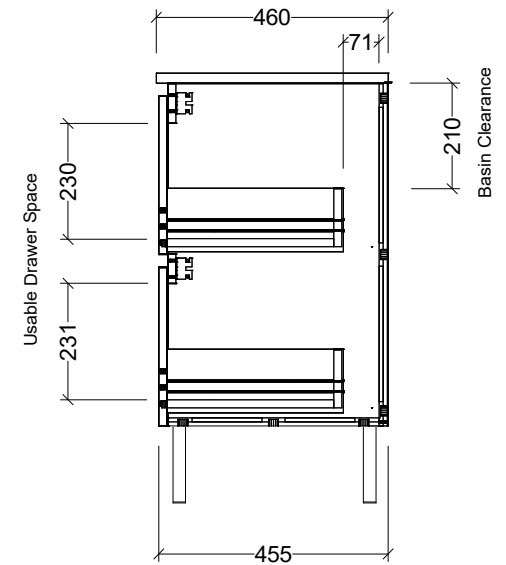

CABINET DETAILS

Range	Nevada Plus 1200
Description	Centre Bowl, On Legs
Cabinet SKU	NEVP-VCO-1200-C-X-L
TOP DETAILS	
Available Tops:	Alpha Ceramic
	Regal Mineral
	Haven Dolomite
	Quest Gloss Dolomite
	SilkSurface
	Stone

Timberline Bathroom Products Pty Ltd
22 Myrtle Drive, Armidale NSW 2350
www.timberline.com.au | 02 6773 8500

PLEASE NOTE: Due to the manufacturing process of ceramic tops, size variation (+/- 3%) is to be expected. E&OE. Copyright ©