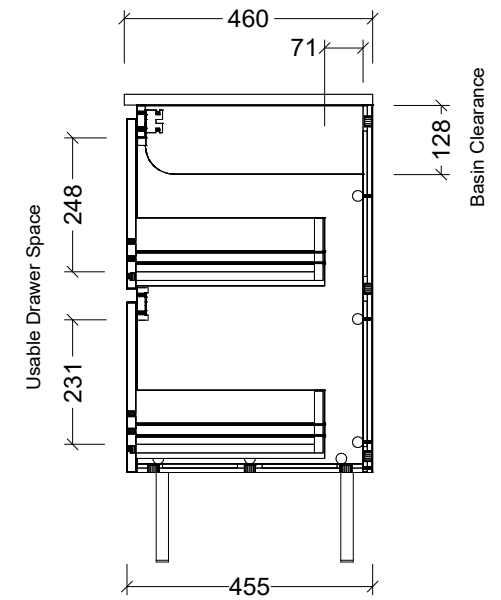

CABINET DETAILS

Range	Nevada Plus 1800
Description	Centre Bowl Legs
Cabinet SKU	NEVP-VCO-1800-C-X-L

TOP DETAILS

Available Tops:	Alpha Ceramic
	Regal Mineral
	Stadium Mineral
	SilkSurface
	Stone

Timberline Bathroom Products Pty Ltd
22 Myrtle Drive, Armidale NSW 2350
www.timberline.com.au | 02 6773 8500

PLEASE NOTE: Due to the manufacturing process of ceramic tops, size variation (+/- 3%) is to be expected. E&OE. Copyright ©