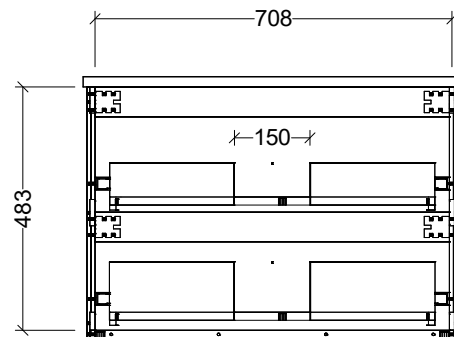

CABINET DETAILS

Range	Nevada Plus 750
Description	Centre Bowl Wall Hung
Cabinet SKU	NEVP-VCO-750-C-X-W

TOP DETAILS

Available Tops:	Alpha Ceramic
	Regal Mineral
	Haven Matt Dolomite
	Quest Gloss Dolomite
	SilkSurface
	Stone

Timberline Bathroom Products Pty Ltd
22 Myrtle Drive, Armidale NSW 2350
www.timberline.com.au | 02 6773 8500

PLEASE NOTE: Due to the manufacturing process of ceramic tops, size variation (+/- 3%) is to be expected. E&OE. Copyright ©