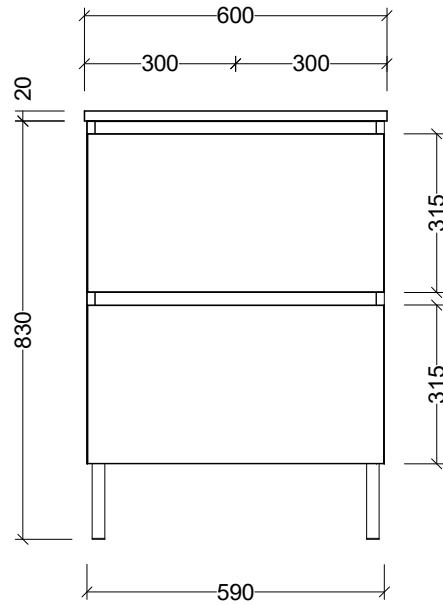

CABINET DETAILS

Range	Nevada Plus 600
Description	Centre Bowl On Legs
Cabinet SKU	NEVP-VCO-600-C-X-L

TOP DETAILS

Available Tops:	Alpha Ceramic
	Regal Mineral
	SilkSurface
	Stone

Timberline Bathroom Products Pty Ltd
22 Myrtle Drive, Armidale NSW 2350
www.timberline.com.au | 02 6773 8500

PLEASE NOTE: Due to the manufacturing process of ceramic tops, size variation (+/- 3%) is to be expected. E&OE. Copyright ©