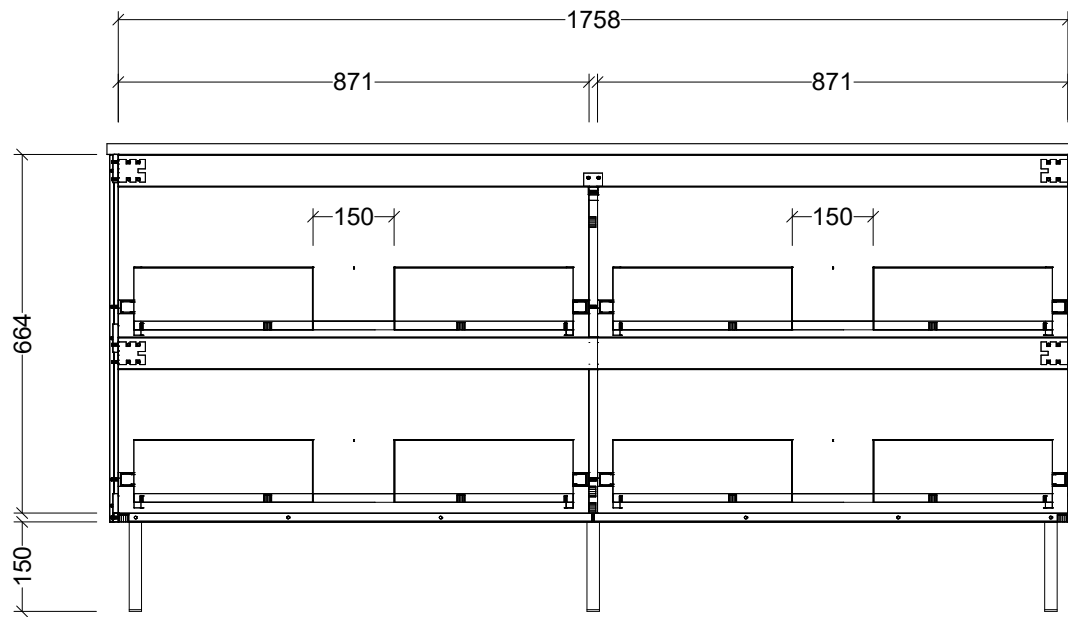

CABINET DETAILS

Range	Nevada Plus 1800
Description	Legs Double Basin
Cabinet SKU	NEVP-VCO-1800-D-X-L
TOP DETAILS	
Available Tops:	Waste Centres (mm):
Regal Mineral	520
Stadium Mineral	520
SilkSurface	450
Stone	450

Timberline Bathroom Products Pty Ltd
22 Myrtle Drive, Armidale NSW 2350
www.timberline.com.au | 02 6773 8500

PLEASE NOTE: Due to the manufacturing process of ceramic tops, size variation (+/- 3%) is to be expected. E&OE. Copyright ©