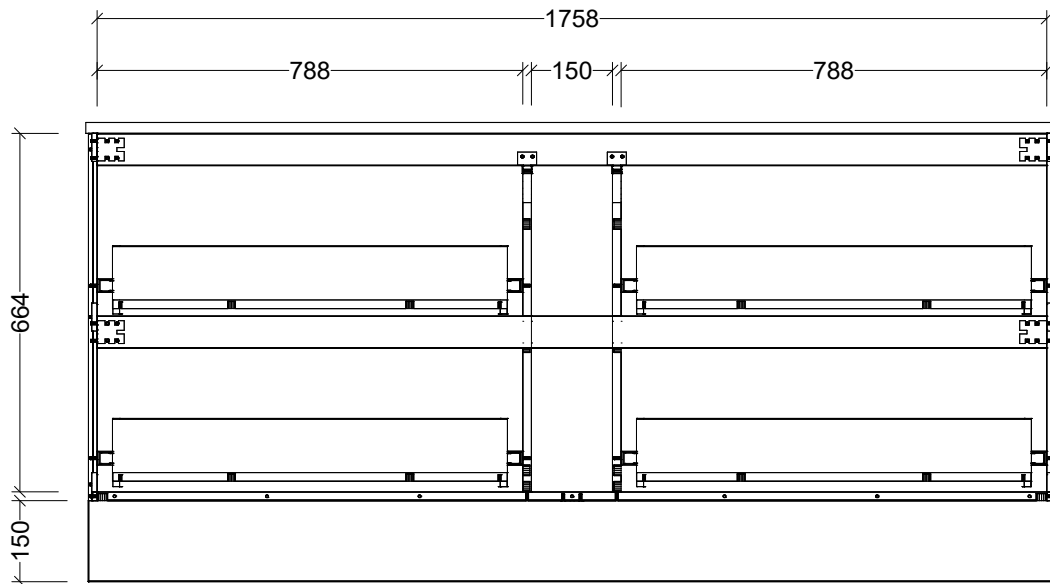

CABINET DETAILS

Range	Nevada Plus 1800
Description	Floorstanding Centre Bowl
Cabinet SKU	NEVP-VCO-1800-C-X-F
TOP DETAILS	
Available Tops:	Alpha Ceramic
	Regal Mineral
	Stadium Mineral
	SilkSurface
	Stone

Timberline Bathroom Products Pty Ltd
22 Myrtle Drive, Armidale NSW 2350
www.timberline.com.au | 02 6773 8500

PLEASE NOTE: Due to the manufacturing process of ceramic tops, size variation (+/- 3%) is to be expected. E&OE. Copyright ©