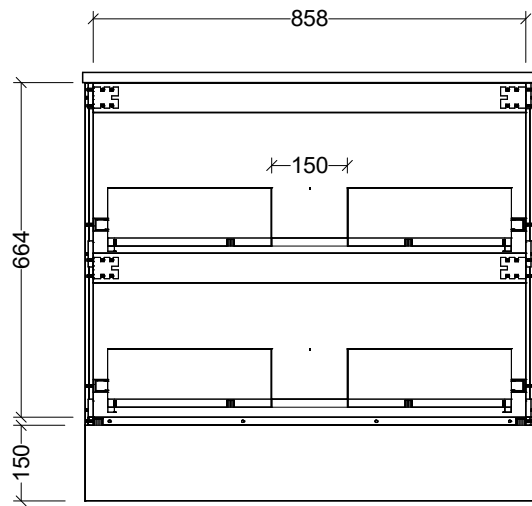

T Timberline

CABINET DETAILS

Range	Nevada Plus 900
Description	Centre Bowl Floorstanding
Cabinet SKU	NEVP-VCO-900-C-X-F

TOP DETAILS

Available Tops:	Alpha Ceramic
	Regal Mineral
	Haven Matt Dolomite
	Quest Gloss Dolomite
	SilkSurface
	Stone

Timberline Bathroom Products Pty Ltd
22 Myrtle Drive, Armidale NSW 2350
www.timberline.com.au | 02 6773 8500

PLEASE NOTE: Due to the manufacturing process of ceramic tops, size variation (+/- 3%) is to be expected. E&OE. Copyright ©