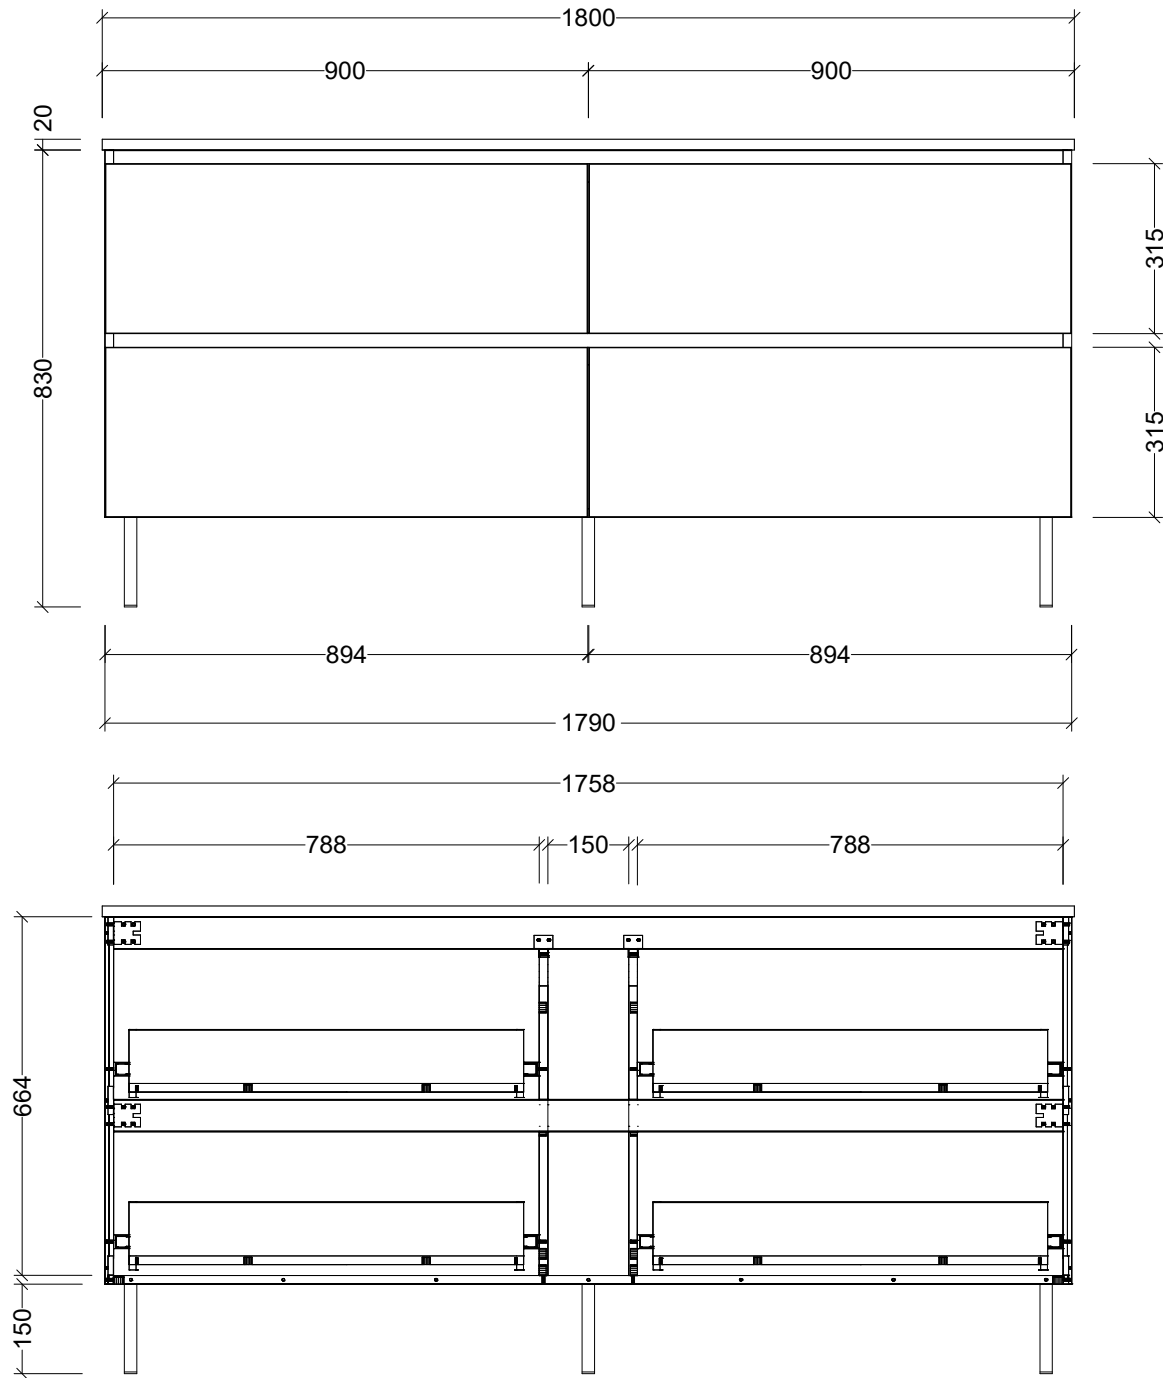

CABINET DETAILS

Range	Nevada Plus 1800
Description	Centre Bowl Legs
Cabinet SKU	NEVP-VCO-1800-C-X-L

TOP DETAILS

Available Tops:	Alpha Ceramic
	Regal Mineral
	Stadium Mineral
	SilkSurface
	Stone

Timberline Bathroom Products Pty Ltd
22 Myrtle Drive, Armidale NSW 2350
www.timberline.com.au | 02 6773 8500

PLEASE NOTE: Due to the manufacturing process of ceramic tops, size variation (+/- 3%) is to be expected. E&OE. Copyright ©