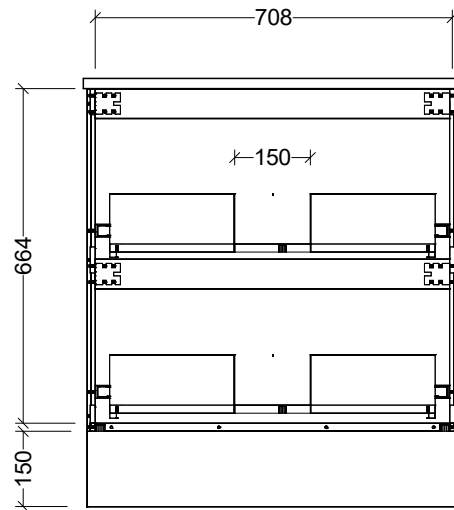

CABINET DETAILS

Range	Nevada 750
Description	Centre Bowl Floorstanding
Cabinet SKU	NEVP-VCO-750-C-X-F
TOP DETAILS	
Available Tops:	Alpha Ceramic
	Regal Mineral
	Haven Matt Dolomite
	Quest Gloss Dolomite
	SilkSurface
	Stone

Timberline Bathroom Products Pty Ltd
22 Myrtle Drive, Armidale NSW 2350
www.timberline.com.au | 02 6773 8500

PLEASE NOTE: Due to the manufacturing process of ceramic tops, size variation (+/- 3%) is to be expected. E&OE. Copyright ©