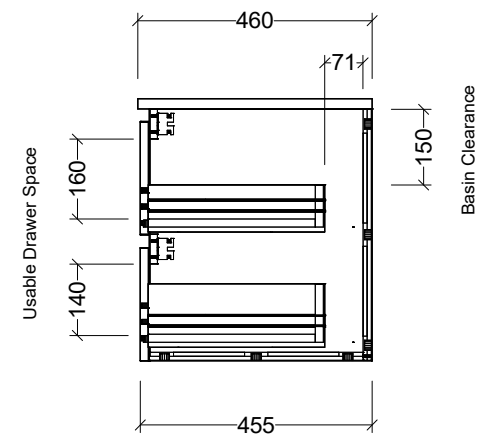

CABINET DETAILS

Range	Nevada Plus 900
Description	Centre Bowl Wall Hung
Cabinet SKU	NEVP-VCO-900-C-X-W

TOP DETAILS

Available Tops:	Alpha Ceramic
	Regal Mineral
	Haven Matt Dolomite
	Quest Gloss Dolomite
	SilkSurface
	Stone

Timberline Bathroom Products Pty Ltd
22 Myrtle Drive, Armidale NSW 2350
www.timberline.com.au | 02 6773 8500

PLEASE NOTE: Due to the manufacturing process of ceramic tops, size variation (+/- 3%) is to be expected. E&OE. Copyright ©