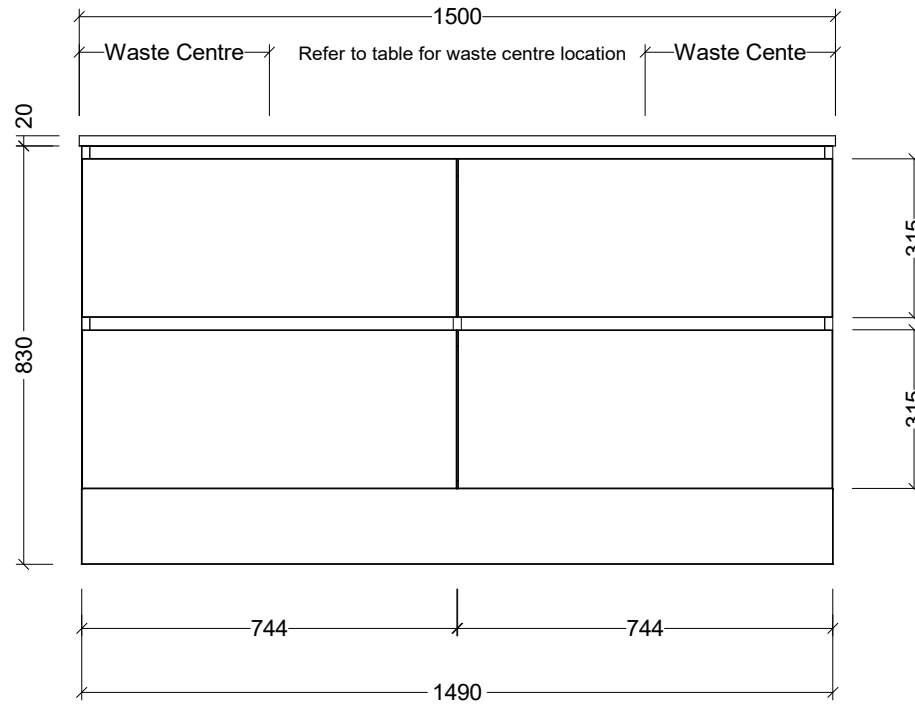

CABINET DETAILS

Range	Nevada Plus 1500
Description	Floorstanding, Double Bowl
Cabinet SKU	NEVP-VCO-1500-D-X-F
TOP DETAILS	
Available Tops:	Waste Centres (mm):
Alpha Ceramic	420
Regal Mineral	420
Stadium Mineral	420
SilkSurface	375
Stone	375

Timberline Bathroom Products Pty Ltd
22 Myrtle Drive, Armidale NSW 2350
www.timberline.com.au | 02 6773 8500

PLEASE NOTE: Due to the manufacturing process of ceramic tops, size variation (+/- 3%) is to be expected. E&OE. Copyright ©