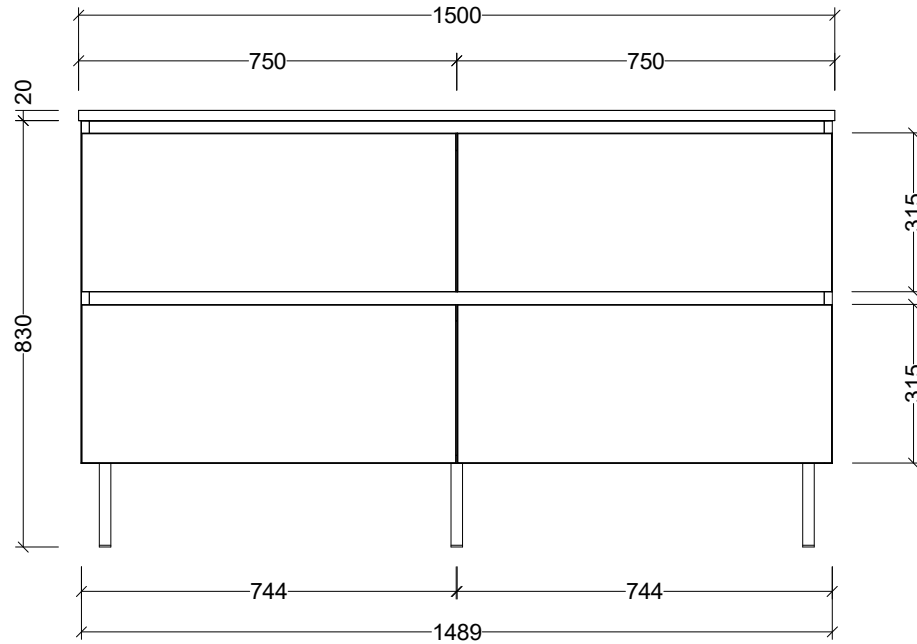

CABINET DETAILS

Range	Nevada Plus 1500
Description	Legs Centre Bowl
Cabinet SKU	NEVP-VCO-1500-C-X-L
TOP DETAILS	
Available Tops:	Alpha Ceramic
	Regal Mineral
	Stadium Mineral
	SilkSurface
	Stone

Timberline Bathroom Products Pty Ltd
22 Myrtle Drive, Armidale NSW 2350
www.timberline.com.au | 02 6773 8500

PLEASE NOTE: Due to the manufacturing process of ceramic tops, size variation (+/- 3%) is to be expected. E&OE. Copyright ©