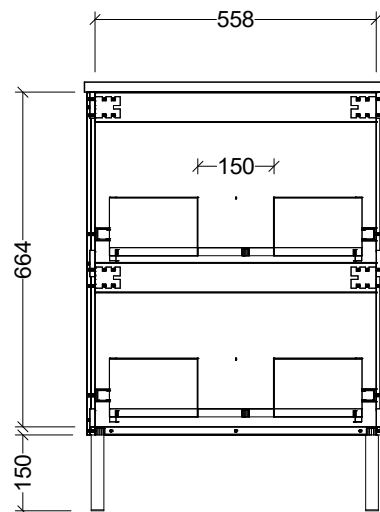

CABINET DETAILS

Range	Nevada Plus 600
Description	Centre Bowl On Legs
Cabinet SKU	NEVP-VCO-600-C-X-L

TOP DETAILS

Available Tops:	Alpha Ceramic
	Regal Mineral
	SilkSurface
	Stone

Timberline Bathroom Products Pty Ltd
22 Myrtle Drive, Armidale NSW 2350
www.timberline.com.au | 02 6773 8500

PLEASE NOTE: Due to the manufacturing process of ceramic tops, size variation (+/- 3%) is to be expected. E&OE. Copyright ©