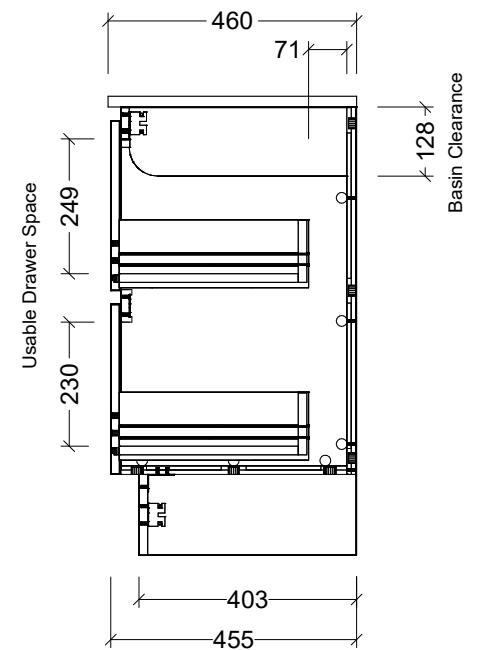

CABINET DETAILS

Range	Nevada Plus 1800
Description	Floorstanding Centre Bowl
Cabinet SKU	NEVP-VCO-1800-C-X-F
TOP DETAILS	
Available Tops:	Alpha Ceramic
	Regal Mineral
	Stadium Mineral
	SilkSurface
	Stone

Timberline Bathroom Products Pty Ltd
22 Myrtle Drive, Armidale NSW 2350
www.timberline.com.au | 02 6773 8500

PLEASE NOTE: Due to the manufacturing process of ceramic tops, size variation (+/- 3%) is to be expected. E&OE. Copyright ©