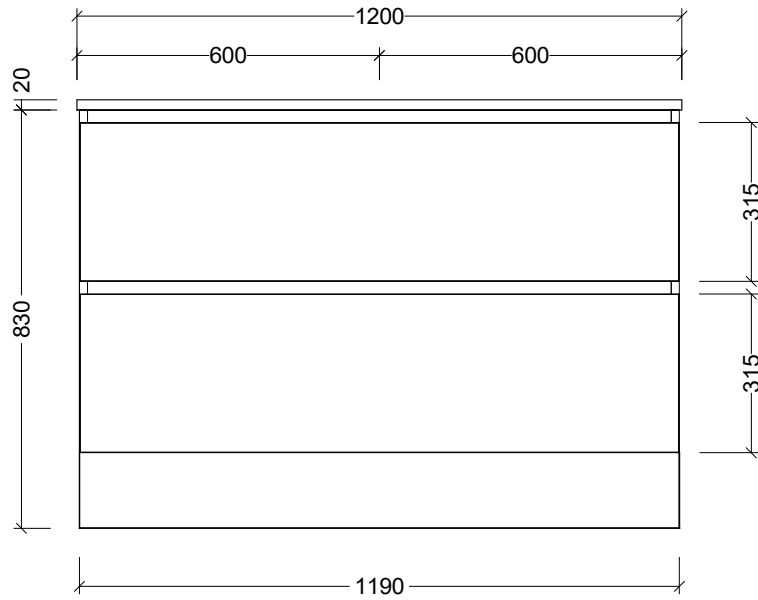

CABINET DETAILS

Range	Nevada Plus 1200
Description	Floorstanding Double Bowl
Cabinet SKU	NEVP-VCO-1200-D-X-F
TOP DETAILS	
Available Tops:	Waste Centres (mm):
Alpha Ceramic	295
Regal Mineral	420
Stadium Mineral	420
Silk Surface	320
Stone Top	320

Timberline Bathroom Products Pty Ltd
22 Myrtle Drive, Armidale NSW 2350
www.timberline.com.au | 02 6773 8500

PLEASE NOTE: Due to the manufacturing process of ceramic tops, size variation (+/- 3%) is to be expected. E&OE. Copyright ©