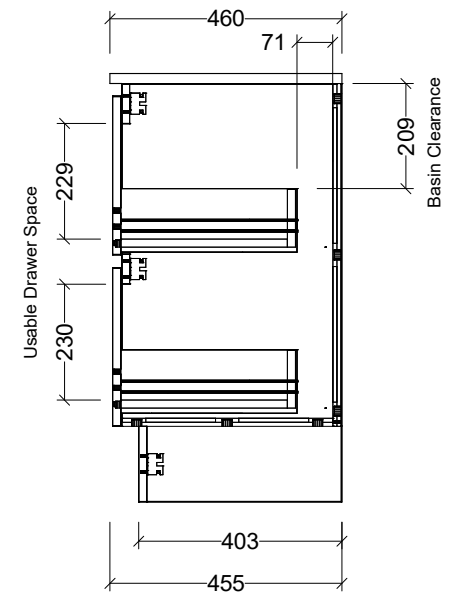

CABINET DETAILS

Range	Nevada Plus 1200
Description	Floorstanding Double Bowl
Cabinet SKU	NEVP-VCO-1200-D-X-F
TOP DETAILS	
Available Tops:	Waste Centres (mm):
Alpha Ceramic	295
Regal Mineral	420
Stadium Mineral	420
Silk Surface	320
Stone Top	320

Timberline Bathroom Products Pty Ltd
22 Myrtle Drive, Armidale NSW 2350
www.timberline.com.au | 02 6773 8500

PLEASE NOTE: Due to the manufacturing process of ceramic tops, size variation (+/- 3%) is to be expected. E&OE. Copyright ©