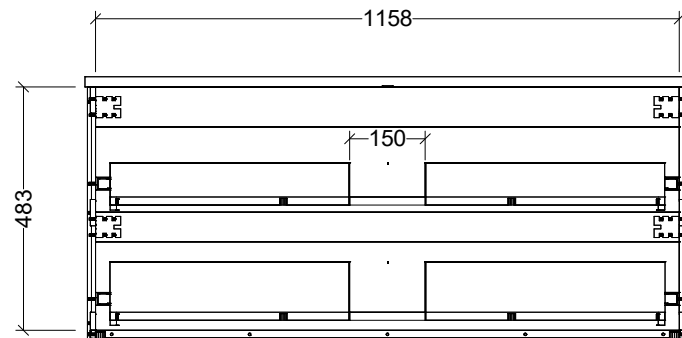

CABINET DETAILS

Range	Nevada Plus 1200
Description	Centre Bowl, Wall Hung
Cabinet SKU	NEVP-VCO-1200-C-X-W
TOP DETAILS	
Available Tops:	Alpha Ceramic
	Regal Mineral
	Haven Dolomite
	Quest Gloss Dolomite
	SilkSurface
	Stone

Timberline Bathroom Products Pty Ltd
22 Myrtle Drive, Armidale NSW 2350
www.timberline.com.au | 02 6773 8500

PLEASE NOTE: Due to the manufacturing process of ceramic tops, size variation (+/- 3%) is to be expected. E&OE. Copyright ©