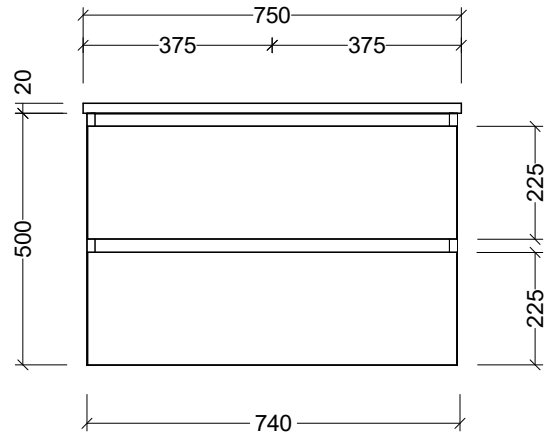

CABINET DETAILS

Range	Nevada Plus 750
Description	Centre Bowl Wall Hung
Cabinet SKU	NEVP-VCO-750-C-X-W

TOP DETAILS

Available Tops:	Alpha Ceramic
	Regal Mineral
	Haven Matt Dolomite
	Quest Gloss Dolomite
	SilkSurface
	Stone

Timberline Bathroom Products Pty Ltd
22 Myrtle Drive, Armidale NSW 2350
www.timberline.com.au | 02 6773 8500

PLEASE NOTE: Due to the manufacturing process of ceramic tops, size variation (+/- 3%) is to be expected. E&OE. Copyright ©