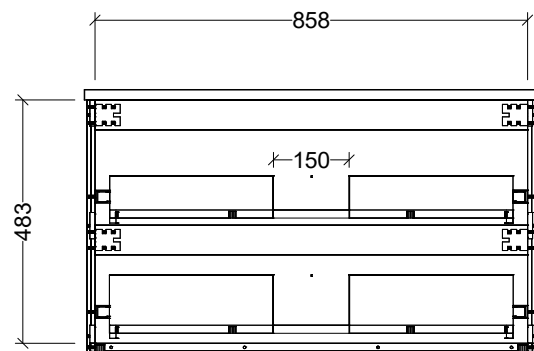

CABINET DETAILS

Range	Nevada Plus 900
Description	Centre Bowl Wall Hung
Cabinet SKU	NEVP-VCO-900-C-X-W

TOP DETAILS

Available Tops:	Alpha Ceramic
	Regal Mineral
	Haven Matt Dolomite
	Quest Gloss Dolomite
	SilkSurface
	Stone

Timberline Bathroom Products Pty Ltd
22 Myrtle Drive, Armidale NSW 2350
www.timberline.com.au | 02 6773 8500

PLEASE NOTE: Due to the manufacturing process of ceramic tops, size variation (+/- 3%) is to be expected. E&OE. Copyright ©