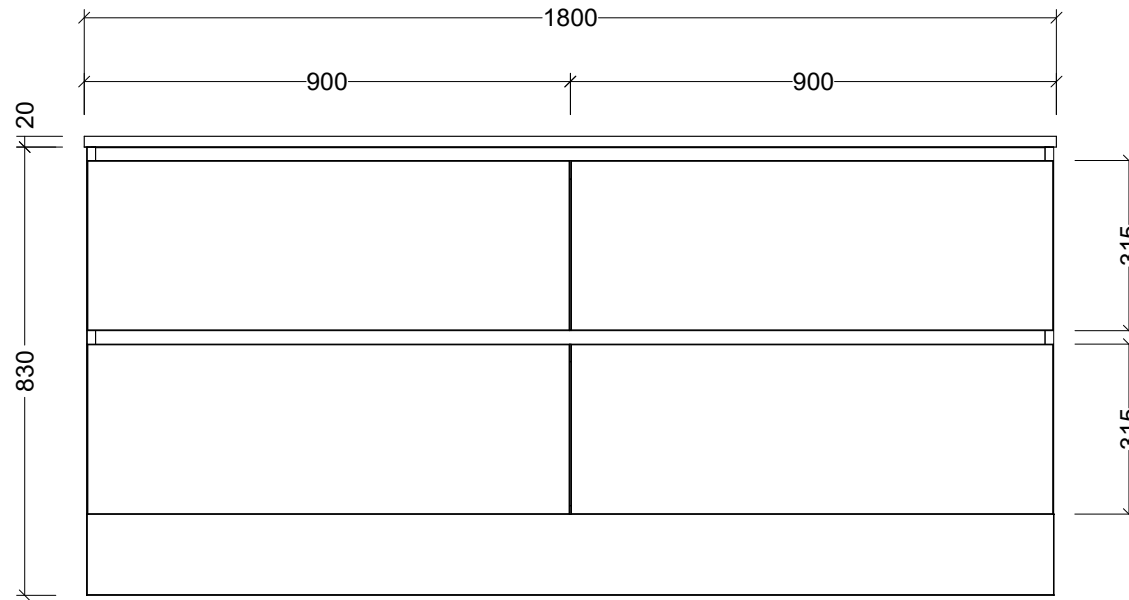

CABINET DETAILS

Range	Nevada Plus 1800
Description	Floorstanding Centre Bowl
Cabinet SKU	NEVP-VCO-1800-C-X-F
TOP DETAILS	
Available Tops:	Alpha Ceramic
	Regal Mineral
	Stadium Mineral
	SilkSurface
	Stone

Timberline Bathroom Products Pty Ltd
22 Myrtle Drive, Armidale NSW 2350
www.timberline.com.au | 02 6773 8500

PLEASE NOTE: Due to the manufacturing process of ceramic tops, size variation (+/- 3%) is to be expected. E&OE. Copyright ©