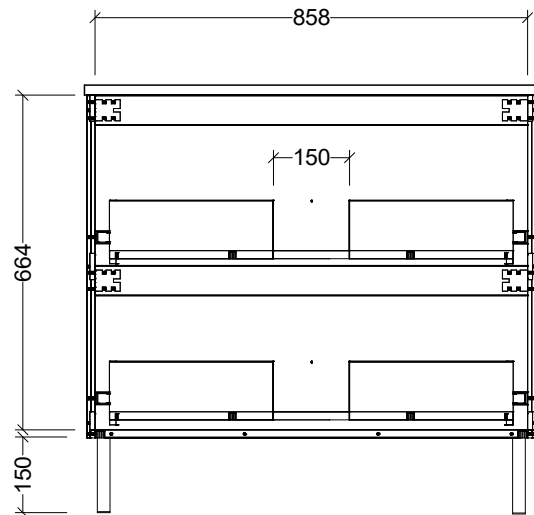

CABINET DETAILS

Range	Nevada 900
Description	Centre Bowl, On Legs
Cabinet SKU	NEVP-VCO-900-C-X-L
TOP DETAILS	
Available Tops:	Alpha Ceramic
	Regal Mineral
	Haven Matt Dolomite
	Quest Gloss Dolomite
	SilkSurface
	Stone

Timberline Bathroom Products Pty Ltd
22 Myrtle Drive, Armidale NSW 2350
www.timberline.com.au | 02 6773 8500

PLEASE NOTE: Due to the manufacturing process of ceramic tops, size variation (+/- 3%) is to be expected. E&OE. Copyright ©