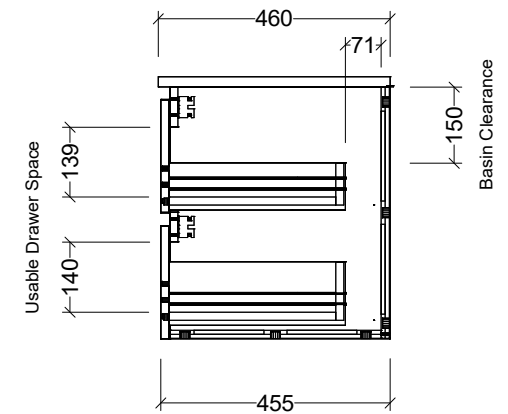

CABINET DETAILS

Range	Nevada Plus 1200
Description	Centre Bowl, Wall Hung
Cabinet SKU	NEVP-VCO-1200-C-X-W
TOP DETAILS	
Available Tops:	Alpha Ceramic
	Regal Mineral
	Haven Dolomite
	Quest Gloss Dolomite
	SilkSurface
	Stone

Timberline Bathroom Products Pty Ltd
22 Myrtle Drive, Armidale NSW 2350
www.timberline.com.au | 02 6773 8500

PLEASE NOTE: Due to the manufacturing process of ceramic tops, size variation (+/- 3%) is to be expected. E&OE. Copyright ©