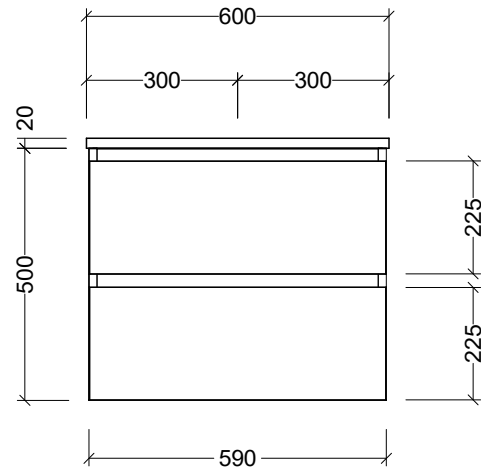

CABINET DETAILS

Range	Nevada Plus 600
Description	Centre Bowl Wall Hung
Cabinet SKU	NEVP-VCO-600-C-X-W

TOP DETAILS

Available Tops:	Alpha Ceramic
	Regal Mineral
	SilkSurface
	Stone

Timberline Bathroom Products Pty Ltd
22 Myrtle Drive, Armidale NSW 2350
www.timberline.com.au | 02 6773 8500

PLEASE NOTE: Due to the manufacturing process of ceramic tops, size variation (+/- 3%) is to be expected. E&OE. Copyright ©