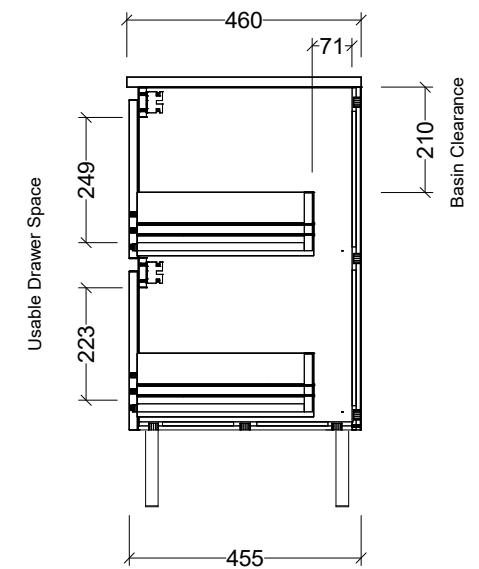

CABINET DETAILS

Range	Nevada Plus 600
Description	Centre Bowl On Legs
Cabinet SKU	NEVP-VCO-600-C-X-L

TOP DETAILS

Available Tops:	Alpha Ceramic
	Regal Mineral
	SilkSurface
	Stone

Timberline Bathroom Products Pty Ltd
22 Myrtle Drive, Armidale NSW 2350
www.timberline.com.au | 02 6773 8500

PLEASE NOTE: Due to the manufacturing process of ceramic tops, size variation (+/- 3%) is to be expected. E&OE. Copyright ©