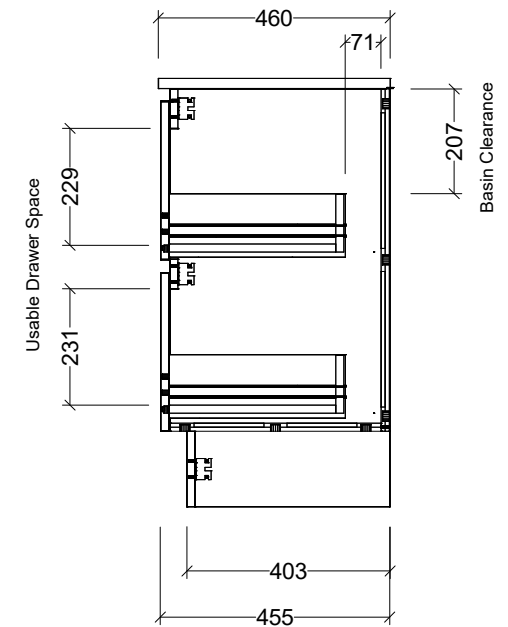

CABINET DETAILS

Range	Nevada Plus 1200
Description	Centre Bowl Floorstanding
Cabinet SKU	NEVP-VCO-1200-C-X-F

TOP DETAILS

Available Tops:	Alpha Ceramic
	Regal Mineral
	Haven Dolomite
	Quest Gloss Dolomite
	SilkSurface
	Stone

Timberline Bathroom Products Pty Ltd
22 Myrtle Drive, Armidale NSW 2350
www.timberline.com.au | 02 6773 8500

PLEASE NOTE: Due to the manufacturing process of ceramic tops, size variation (+/- 3%) is to be expected. E&OE. Copyright ©