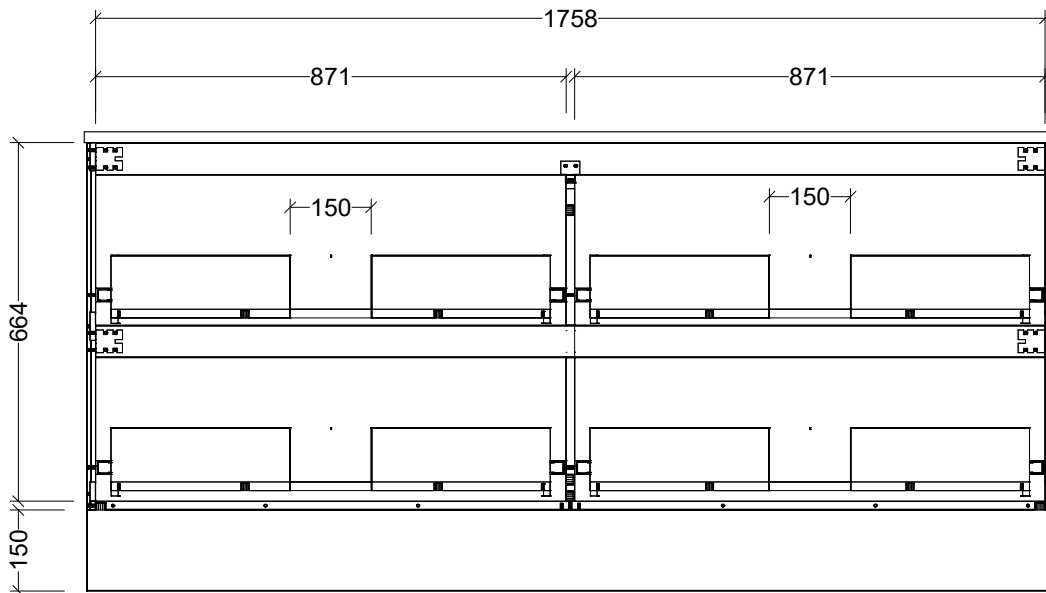

CABINET DETAILS

Range	Nevada Plus 1800
Description	Floorstanding Double Basin
Cabinet SKU	NEVP-VCO-1800-D-X-F
TOP DETAILS	
Available Tops:	Waste Centres (mm):
Regal Mineral	520
Stadium Mineral	520
SilkSurface	450
Stone	450

Timberline Bathroom Products Pty Ltd
22 Myrtle Drive, Armidale NSW 2350
www.timberline.com.au | 02 6773 8500

PLEASE NOTE: Due to the manufacturing process of ceramic tops, size variation (+/- 3%) is to be expected. E&OE. Copyright ©