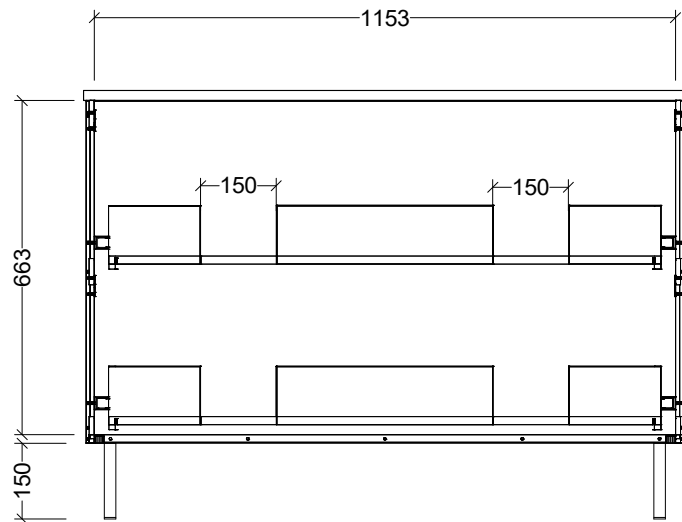

CABINET DETAILS

Range	Nevada Plus 1200
Description	Legs Double Bowl
Cabinet SKU	NEVP-VCO-1200-D-X-L
TOP DETAILS	
Available Tops:	Waste Centres (mm):
Alpha Ceramic	295
Regal Mineral	420
Stadium Mineral	420
Silk Surface	320
Stone	320

Timberline Bathroom Products Pty Ltd
22 Myrtle Drive, Armidale NSW 2350
www.timberline.com.au | 02 6773 8500

PLEASE NOTE: Due to the manufacturing process of ceramic tops, size variation (+/- 3%) is to be expected. E&OE. Copyright ©