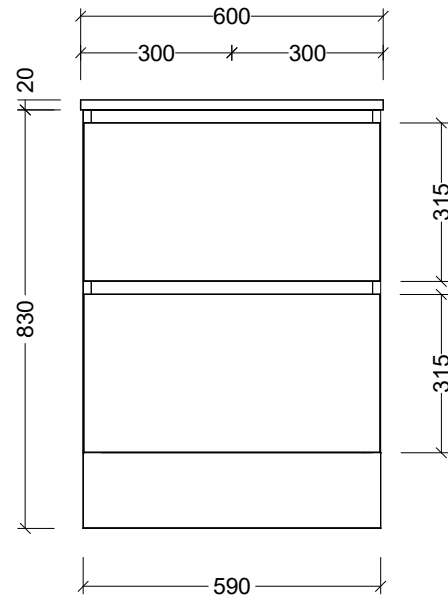

PLEASE NOTE: Due to the manufacturing process of ceramic tops, size variation (+/- 3%) is to be expected. E&OE. Copyright ©

CABINET DETAILS

Range	Nevada Plus 600
Description	Centre Bowl On Legs
Cabinet SKU	NEVP-VCO-600-C-X-L