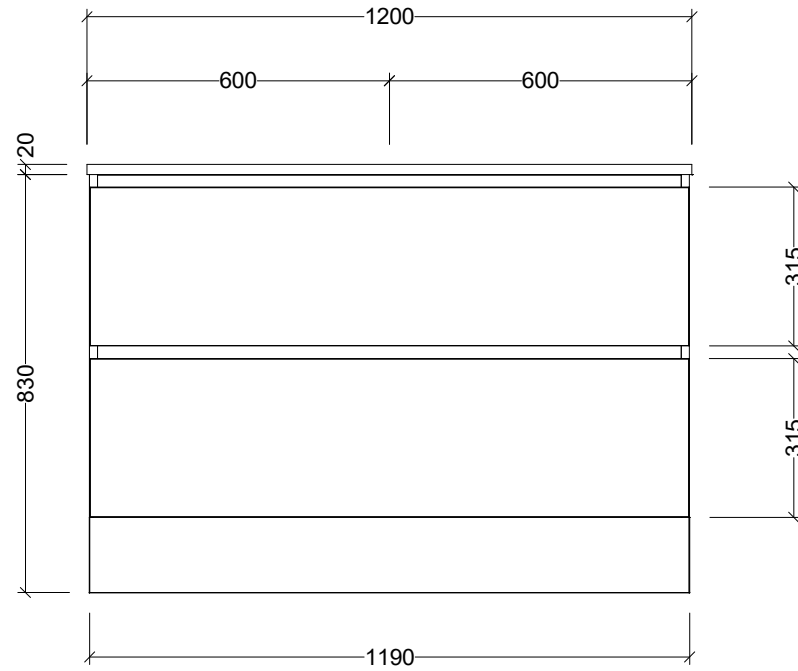

CABINET DETAILS

Range	Nevada Plus 1200
Description	Centre Bowl Floorstanding
Cabinet SKU	NEVP-VCO-1200-C-X-F

TOP DETAILS

Available Tops:	Alpha Ceramic
	Regal Mineral
	Haven Dolomite
	Quest Gloss Dolomite
	SilkSurface
	Stone

Timberline Bathroom Products Pty Ltd
22 Myrtle Drive, Armidale NSW 2350
www.timberline.com.au | 02 6773 8500

PLEASE NOTE: Due to the manufacturing process of ceramic tops, size variation (+/- 3%) is to be expected. E&OE. Copyright ©