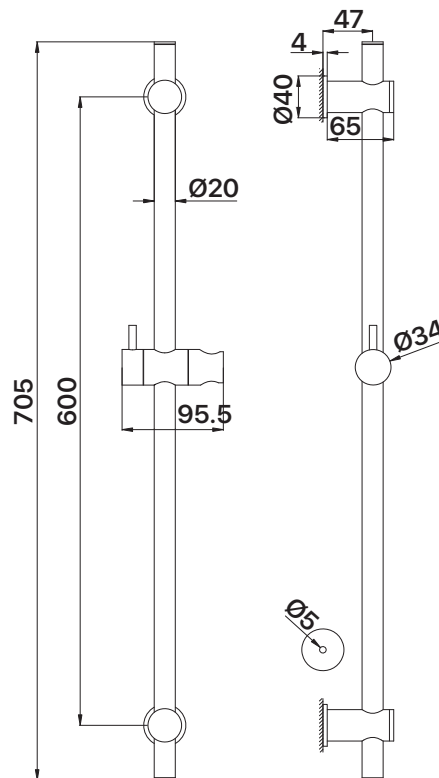

MIXX

tapware & accessories

MATCHA COLLECTION

Item Code: 11RHS02GL

WELS Rating: 3 Star

Flow Rate (L/Min): 7.5

Pressure Rating: 1500kPa

Operating Temp: 1 - 80° C

Finish: Chrome

Warranty: 10 Years

Available Finishes

Brushed
Nickel

Gun Metal

Round Rail Shower

A BRAND BY
BRASSHARDS
— GROUP —