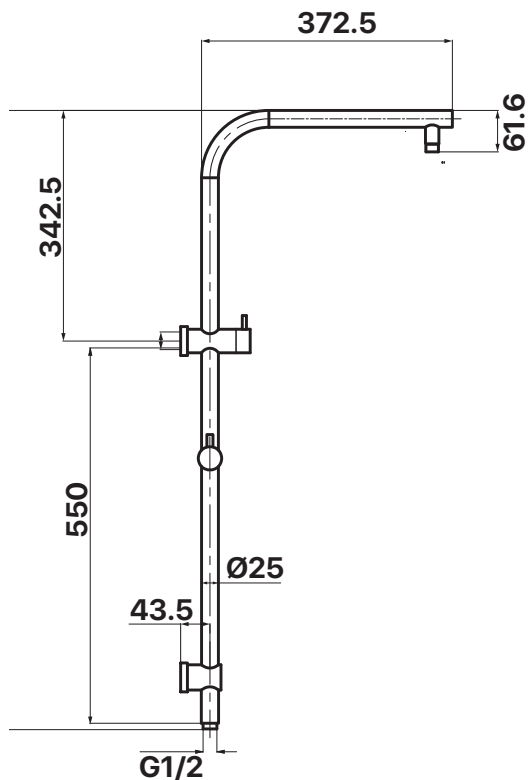

Round 2 in 1 Shower

A BRAND BY
BRASSHARDS
— GROUP —