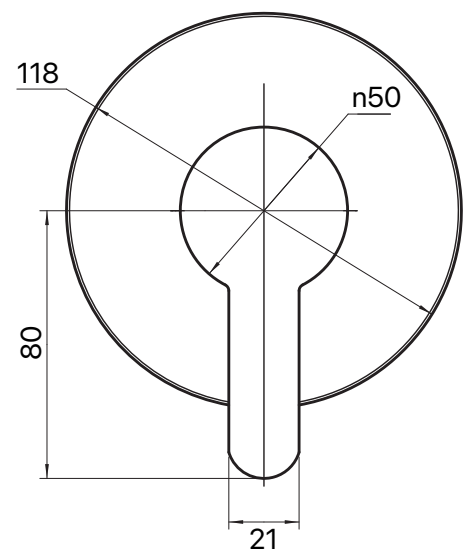

MIXXX

tapware & accessories

MAGNOLIA COLLECTION

Item Code: 11SL052C

WELS Rating: N/A

Flow Rate (L/Min): N/A

Cartridge: 40mm Ceramic Disc

Pressure Rating: 1500kPa

Operating Temp: 1-80°C

Finish: Chrome

Warranty: 20 Years

Available Finishes

Chrome

Magnolia Shower/Wall Mixer

A BRAND BY
BRASSHARDS
— GROUP —