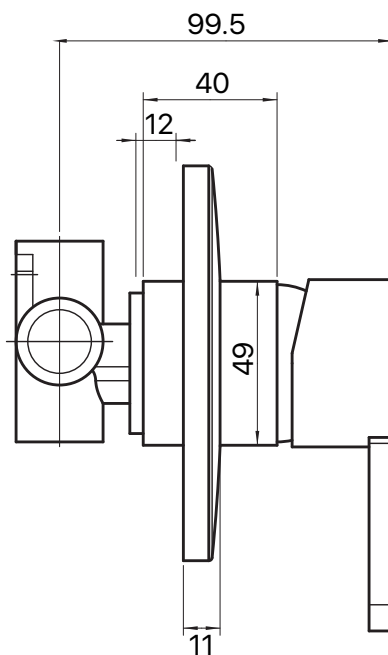

Magnolia Shower/Wall Mixer

A BRAND BY
BRASSHARDS
— GROUP —