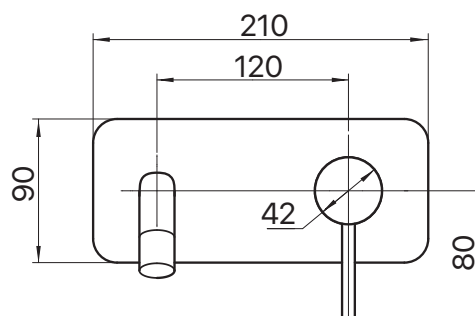

MIXXX

tapware & accessories

ANISE COLLECTION

Item Code: 11SL755CL

WELS Rating: 5 Star

Flow Rate (L/Min): 5

Cartridge: 35mm German
Ceramic Disc

Pressure Rating: 1500kPa

Operating Temp: 1-80°C

Finish: Chrome

Warranty: 20 Years

Available Finishes

Chrome

Matt Black

Anise (Holli) Wall Plate Mixer

A BRAND BY
BRASSHARDS
— GROUP —