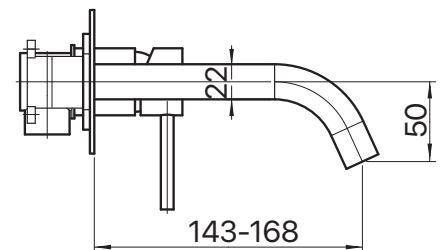

Anise (Holli) Wall Plate Mixer

A BRAND BY
BRASSHARDS
— GROUP —