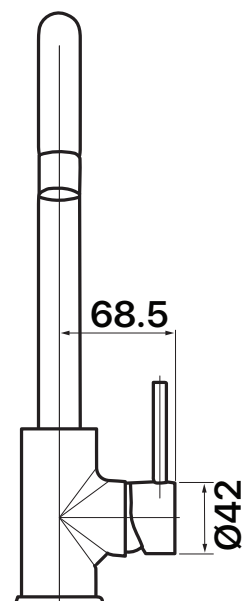

MIXX

tapware & accessories

ANISE COLLECTION

Item Code: 11SL757CL

WELS Rating: 5 Star

Flow Rate (L/Min): 5

Cartridge: 35mm German
Ceramic Disc

Pressure Rating: 1500kPa

Operating Temp: 1-80°C

Tails: Stainless Steel braided PEX

Finish: Chrome

Warranty: 20 Years

Available Finishes

Chrome

Matt Black

Anise Round Gooseneck Sink Mixer