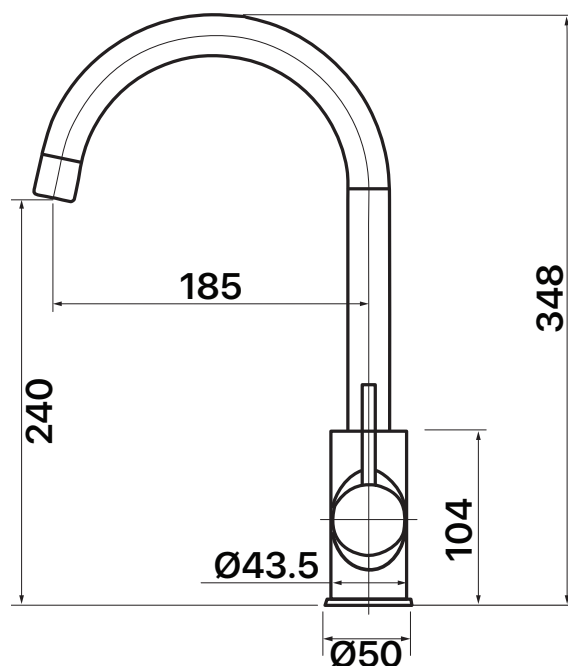

MIXX

tapware & accessories

ANISE COLLECTION

Item Code: 11SL757CL

WELS Rating: 5 Star

Flow Rate (L/Min): 5

Cartridge: 35mm German
Ceramic Disc

Pressure Rating: 1500kPa

Operating Temp: 1-80°C

Tails: Stainless Steel braided PEX

Finish: Chrome

Warranty: 20 Years

Available Finishes

Chrome

Matt Black

Anise Round Gooseneck Sink Mixer