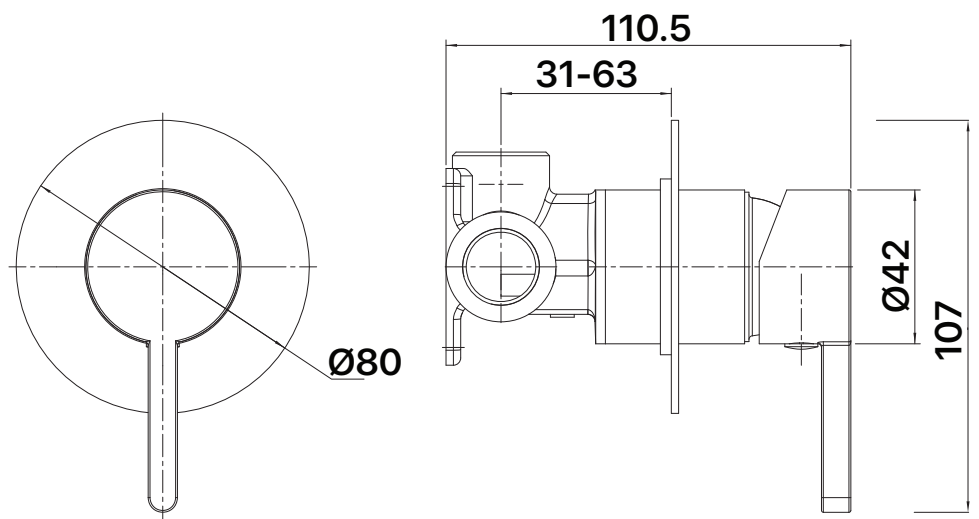

Aloe Shower/Wall Mixer

A BRAND BY
BRASSHARDS
— GROUP —