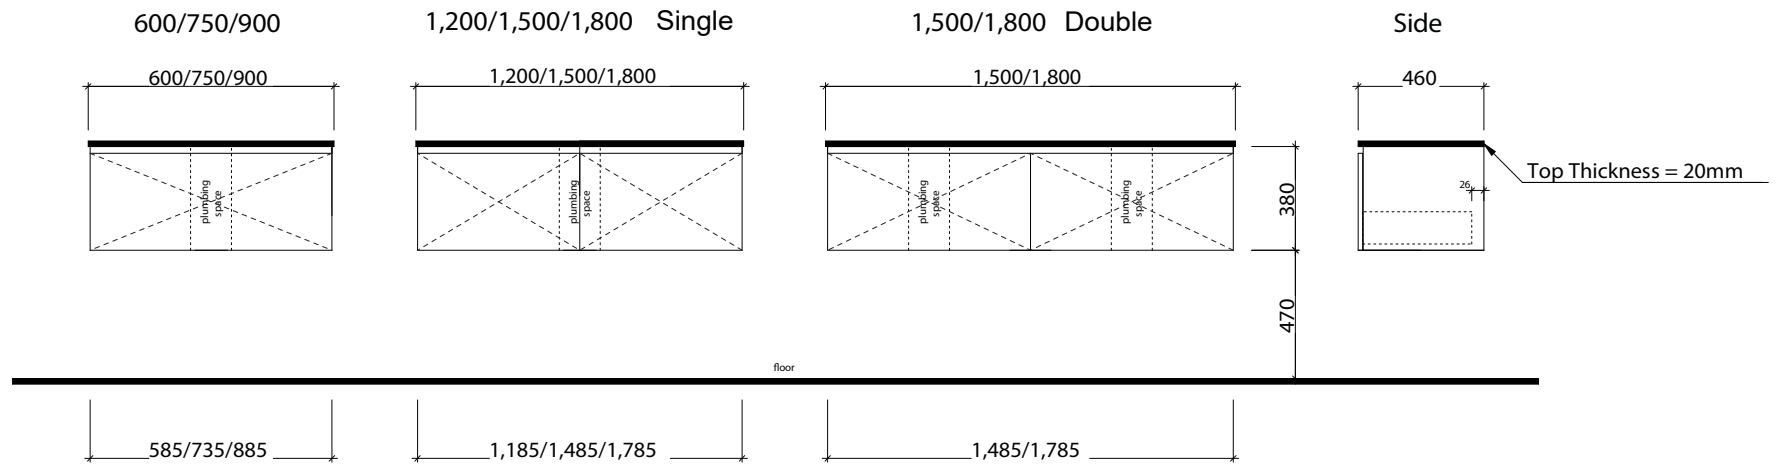

ROCKHAMPTON

Wall Hung

Drawer cutout for plumbing = 150mm

Waste size: Acrylic = 40mm, Ceramic = 32mm, Sculptured Marble = 32mm

Note: Where left or right hand options are available please specify or else cabinets will be supplied as per these drawings. All vanity top and basin sizes are nominal only. E&OE