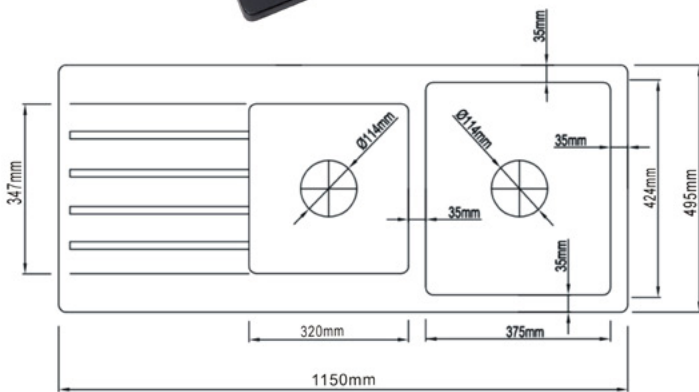

UPTOWN<sup>®</sup>  
GRANITE

GKS1150

- Made from 80% Quartz/ 20% Resin
- Available one tap hole, left or right hand bowls
- Also available no tap hole
- Suitable for top-mount only (no clips required)
- Supplied with 90mm S/S designer basket wastes