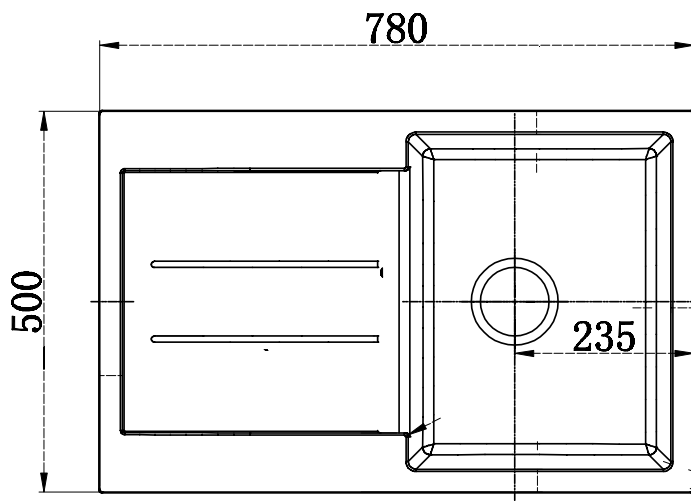

UPTOWN[®]
GRANITE

GKS780

- Made from 80% Quartz/20% resin
- Single Bowl Sink with drainer
- Overall size: 780 x 500 x 200mm
- Bowl size: 435 x 340 x 200mm

Victoria

**Interchange Sales
& Marketing P/L**

Unit 4/49 Corporate Blvd,
Bayswater Vic 3153
Tel 03 9729 6411