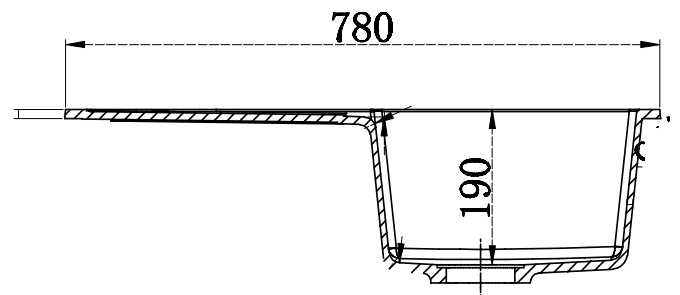

UPTOWN[®]
GRANITE

GKS780

- Made from 80% Quartz/20% resin
- Single Bowl Sink with drainer
- Overall size: 780 x 500 x 200mm
- Bowl size: 435 x 340 x 200mm

Victoria

**Interchange Sales
& Marketing P/L**

Unit 4/49 Corporate Blvd,
Bayswater Vic 3153
Tel 03 9729 6411