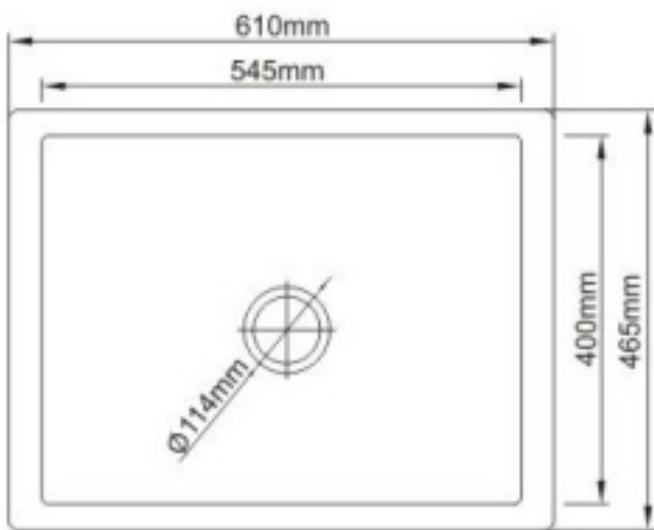

UPTOWN[®]
GRANITE

GLT610

- Made from 80% Quartz/20% Resin
- No tap hole
- 50 Litre capacity
- Suitable for top-mount or under-mount
- Supplied with a 90mm S/S basket waste

interchange
sales & marketing pty ltd