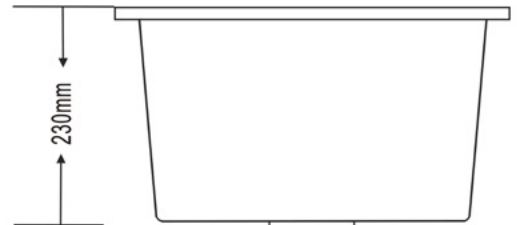

UPTOWN[®]
GRANITE

GLT610

- Made from 80% Quartz/20% Resin
- No tap hole
- 50 Litre capacity
- Suitable for top-mount or under-mount
- Supplied with a 90mm S/S basket waste

interchange
sales & marketing pty ltd