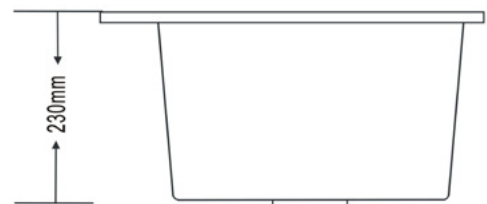

UPTOWN[®]
GRANITE

GLT610-TL

- Made from 80% Quartz/20% Resin
- One tap hole
- 50 Litre capacity
- Suitable for top-mount only (no clips required)
- Supplied with a 90mm S/S designer waste

Victoria

Interchange Sales & Marketing P/L