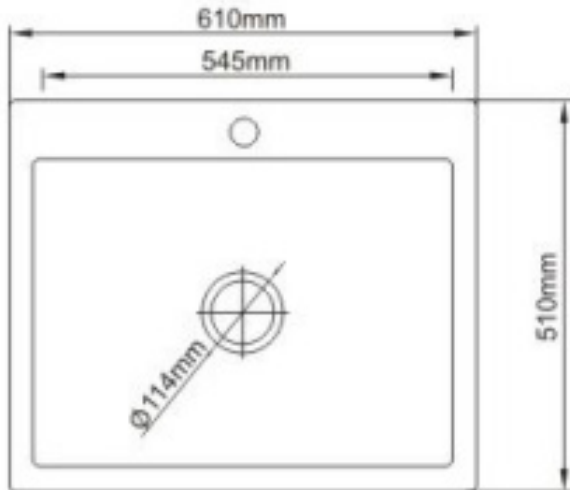

UPTOWN[®]
GRANITE

GLT610-TL

- Made from 80% Quartz/20% Resin
- One tap hole
- 50 Litre capacity
- Suitable for top-mount only (no clips required)
- Supplied with a 90mm S/S designer waste

Victoria

Interchange Sales & Marketing P/L