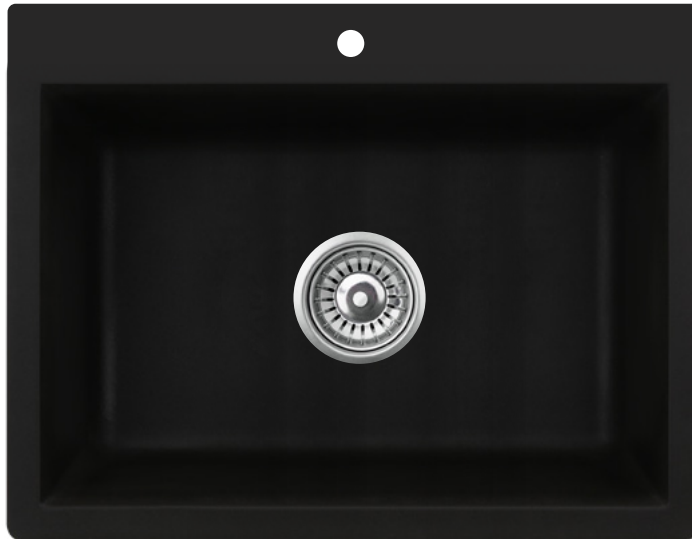

UPTOWN[®]
GRANITE

GLT610-TL

- Made from 80% Quartz/20% Resin
- One tap hole
- 50 Litre capacity
- Suitable for top-mount only (no clips required)
- Supplied with a 90mm S/S designer waste

Victoria

Interchange Sales & Marketing P/L