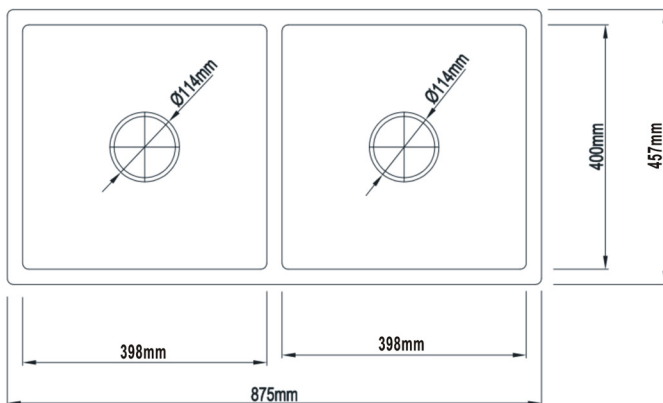

UPTOWN[®]
GRANITE

GS2

- Made from 80% Quartz/20% Resin
- No tap hole
- Suitable for top-mount or under-mount (no clips required)
- Supplied with 90mm S/S designer basket wastes

VICTORIA
Interchange Sales & Marketing P/L
Unit 4/49 Corporate Blvd
Bayswater Vic 3153
Ph: 03 9729 6411
Fax: 03 9729 5722
Email: interchange@netSPACE.net.au
www.interchangesales.com.au