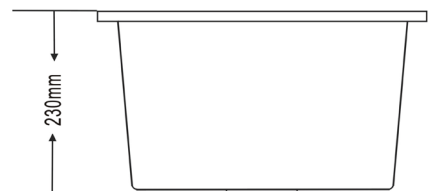

UPTOWN[®]
GRANITE

GS2

- Made from 80% Quartz/20% Resin
- No tap hole
- Suitable for top-mount or under-mount (no clips required)
- Supplied with 90mm S/S designer basket wastes

VICTORIA
Interchange Sales & Marketing P/L
Unit 4/49 Corporate Blvd
Bayswater Vic 3153
Ph: 03 9729 6411
Fax: 03 9729 5722
Email: interchange@netSPACE.net.au
www.interchangesales.com.au