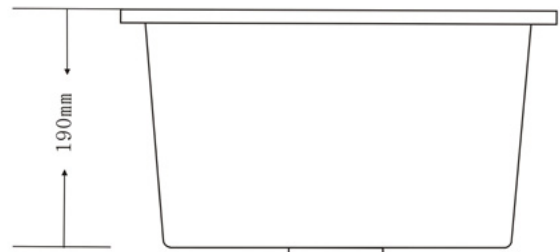

UPTOWN[®]
GRANITE

GS395

- Made from 80% Quartz/20% Resin
- 26 Litre capacity
- Suitable for top-mount or under-mount (no clips required)
- Supplied with a 90mm S/S designer basket waste

Victoria

Interchange Sales & Marketing P/L