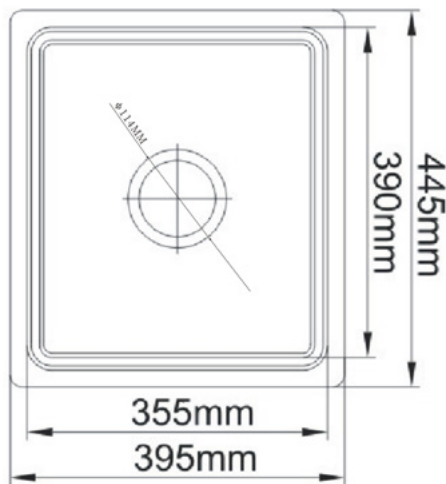

UPTOWN[®]
GRANITE

GS395

- Made from 80% Quartz/20% Resin
- 26 Litre capacity
- Suitable for top-mount or under-mount (no clips required)
- Supplied with a 90mm S/S designer basket waste

Victoria

Interchange Sales & Marketing P/L