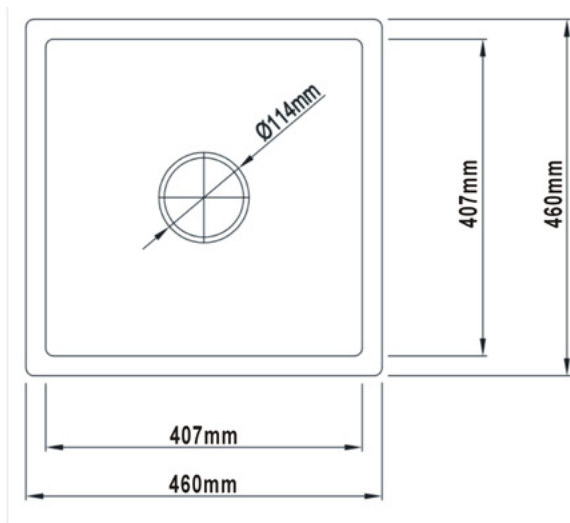

UPTOWN[®]
GRANITE

GS460

- Made from 80% Quartz/20% Resin
- 36 Litre capacity
- Suitable for top-mount or under-mount (no clips required)
- Supplied with a 90mm S/S designer basket waste

Victoria

Interchange Sales & Marketing P/L