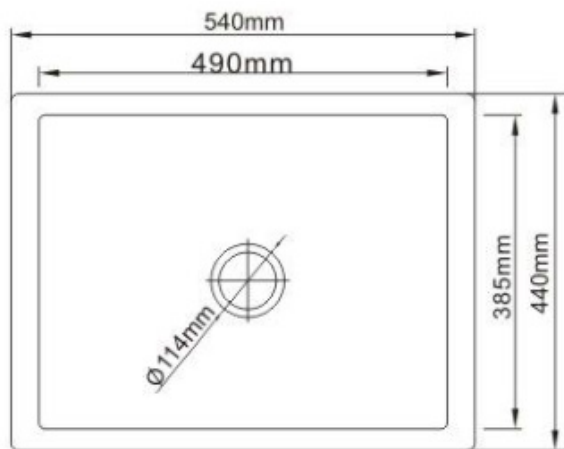

UPTOWN[®]
GRANITE

GS540

- Made from 80% Quartz/20% Resin
- No tap hole
- 40 Litre capacity
- Suitable for top-mount or under-mount (no clips required)
- Supplied with a 90mm designer basket waste

VICTORIA
Interchange Sales & Marketing P/L
Unit 4/49 Corporate Blvd
Bayswater Vic 3153
Ph: 03 9729 6411
Fax: 03 9729 5722
Email: interchange@netspace.net.au
www.interchangesales.com.au