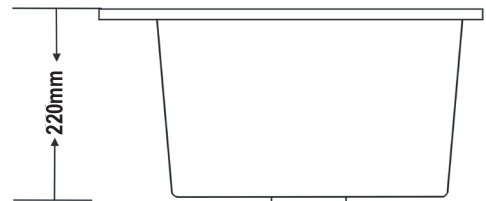

UPTOWN<sup>®</sup>  
GRANITE

GS540-TL

- Made from 80% Quartz/20% Resin
- One tap hole
- 40 Litre capacity
- Suitable for top-mount only (no clips required)
- Supplied with a 90mm S/S designer basket waste