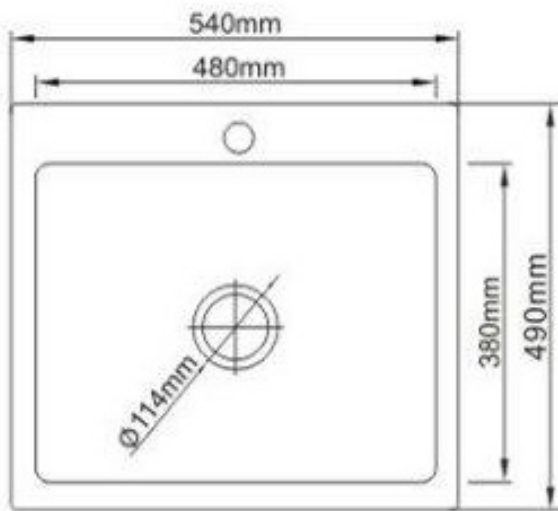

UPTOWN<sup>®</sup>  
GRANITE

GS540-TL

- Made from 80% Quartz/20% Resin
- One tap hole
- 40 Litre capacity
- Suitable for top-mount only (no clips required)
- Supplied with a 90mm S/S designer basket waste