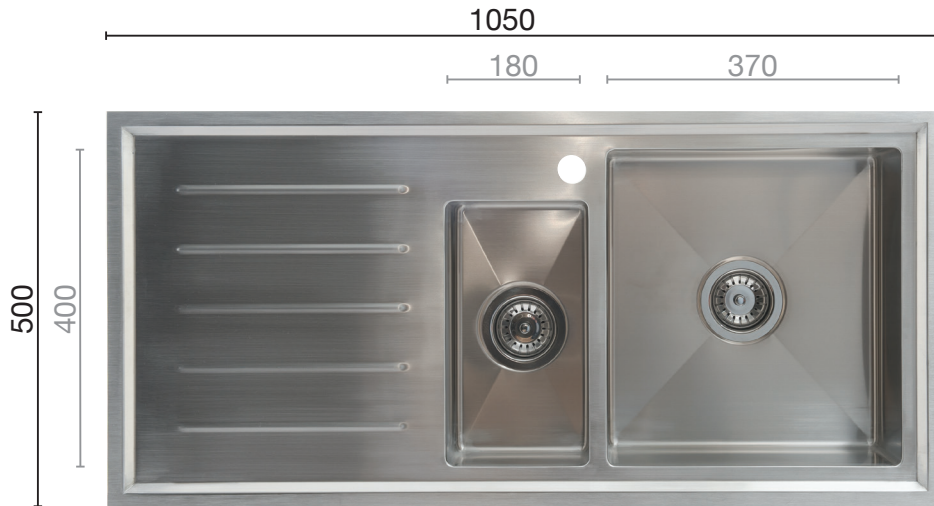

UPTOWN[®]
CONTEMPORARY

Kingston Series

KS1050

- Available with left or right hand bowls.
- Suitable for **top-mount** (clips supplied) or **under-mount**.
- Made from **1.2mm 18/10** stainless steel.
- Main Bowl 200mm Deep
- Smaller Bowl 140mm Deep
- 10mm radius corners
- Complete with 90mm designer basket waste.