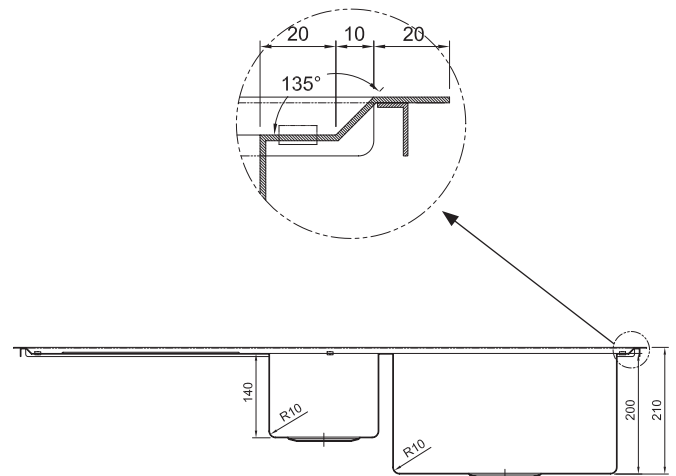

UPTOWN[®]
CONTEMPORARY

Kingston Series

KS1050

- Available with left or right hand bowls.
- Suitable for **top-mount** (clips supplied) or **under-mount**.
- Made from **1.2mm 18/10** stainless steel.
- Main Bowl 200mm Deep
- Smaller Bowl 140mm Deep
- 10mm radius corners
- Complete with 90mm designer basket waste.