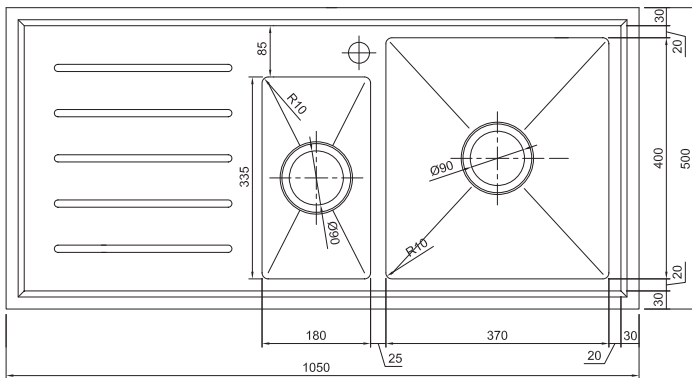

UPTOWN[®]
CONTEMPORARY

Kingston Series

KS1050

- Available with left or right hand bowls.
- Suitable for **top-mount** (clips supplied) or **under-mount**.
- Made from **1.2mm 18/10** stainless steel.
- Main Bowl 200mm Deep
- Smaller Bowl 140mm Deep
- 10mm radius corners
- Complete with 90mm designer basket waste.