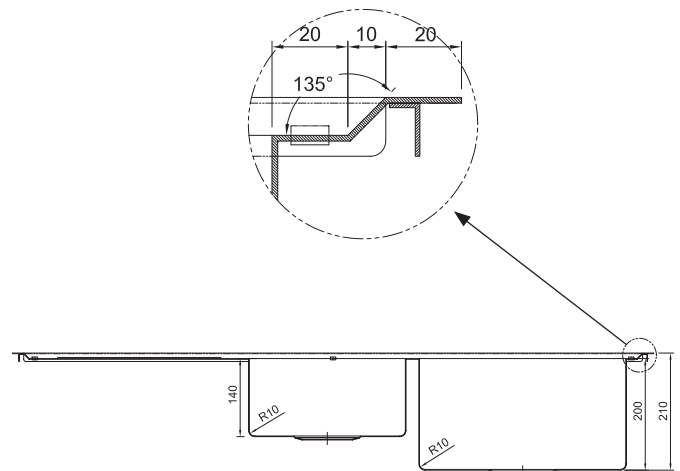

UPTOWN[®]
CONTEMPORARY

Kingston Series

KS1150

- Available with left or right hand bowls.
- Suitable for **top-mount** (clips supplied) or **under-mount**.
- Made from **1.2mm 18/10** stainless steel.
- Main Bowl 200mm Deep
- Smaller Bowl 140mm Deep
- 10mm radius corners
- Complete with 90mm designer basket waste.