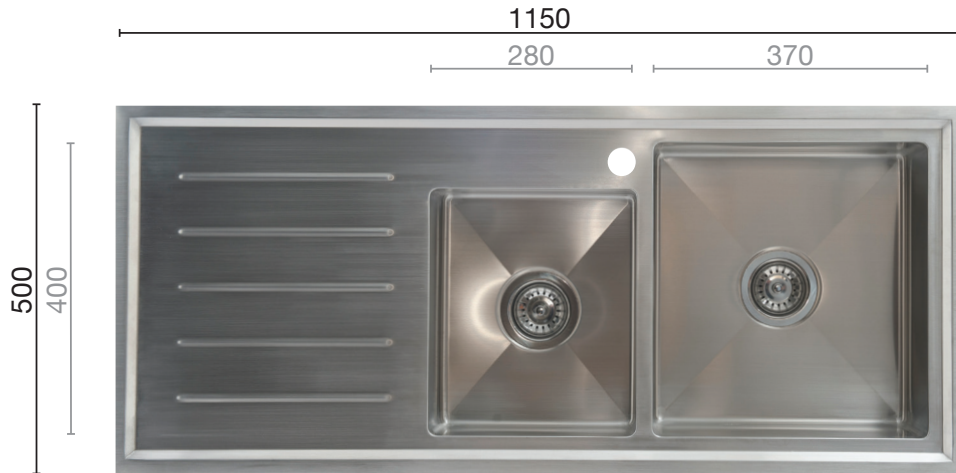

UPTOWN[®]
CONTEMPORARY

Kingston Series

KS1150

- Available with left or right hand bowls.
- Suitable for **top-mount** (clips supplied) or **under-mount**.
- Made from **1.2mm 18/10** stainless steel.
- Main Bowl 200mm Deep
- Smaller Bowl 140mm Deep
- 10mm radius corners
- Complete with 90mm designer basket waste.