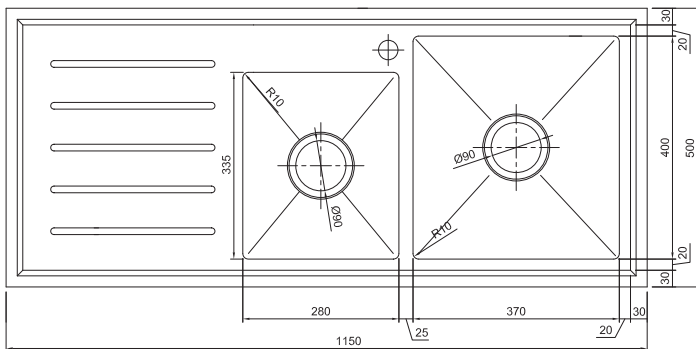

UPTOWN[®]
CONTEMPORARY

Kingston Series

KS1150

- Available with left or right hand bowls.
- Suitable for **top-mount** (clips supplied) or **under-mount**.
- Made from **1.2mm 18/10** stainless steel.
- Main Bowl 200mm Deep
- Smaller Bowl 140mm Deep
- 10mm radius corners
- Complete with 90mm designer basket waste.