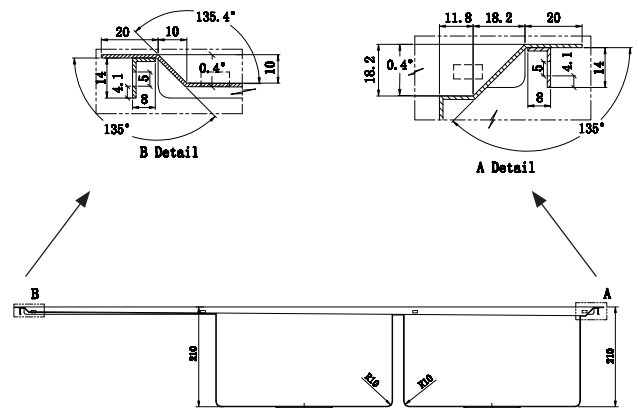

UPTOWN[®]
CONTEMPORARY

Kingston Series

KS1240

- Available with left or right hand bowls.
- Suitable for **top-mount** (clips supplied) or **under-mount**.
- Made from **1.2mm 18/10** stainless steel.
- Main Bowl 200mm Deep
- Smaller Bowl 140mm Deep
- 10mm radius corners
- Complete with 90mm designer basket waste.