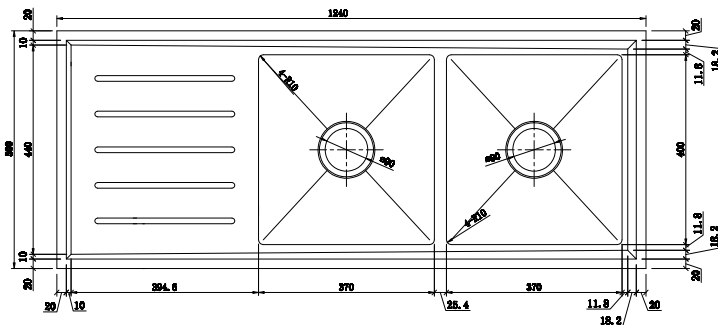

UPTOWN[®]
CONTEMPORARY

Kingston Series

KS1240

- Available with left or right hand bowls.
- Suitable for **top-mount** (clips supplied) or **under-mount**.
- Made from **1.2mm 18/10** stainless steel.
- Main Bowl 200mm Deep
- Smaller Bowl 140mm Deep
- 10mm radius corners
- Complete with 90mm designer basket waste.