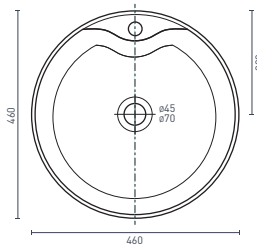

GEBERIT FLUSH PLATES + BUTTONS

ROUND BUTTONS (p. 6) 246 x 12 x 164 mm
SQUARE BUTTONS (p. 6) 246 x 12 x 164 mm

TECHNICAL DRAWINGS

COUNTER TOP BASINS

ARIA - Square (p. 10)
400 x 420 x 155 (4.5L) **ARBCT4W**

ARIA - Rectangle (p. 10)
460 x 420 x 155 (5.2L) **ARBCT4W**

CARINA - Square (p. 10)
405 x 405 x 110 (9.5L) **CABCTW/B**

CAVAL - Round (p. 10)
410 x 410 x 125 (10L) **CABCTR**

CAVAL - Round (p. 10)
440 x 440 x 130 (6L) **CABCTTH**

FLORENCIA - Round (p. 10)
360 x 360 x 120 (7L)

SAN DIEGO - Rectangle (p. 10)
500 x 340 x 110 (10.3L) **SDBCTW**

SEMI - INSET BASINS

ARIA - Square (p. 12)
400 x 400 x 155 (4.5L) **ARBSIW**

CARINA - Square (p. 12)
420 x 420 x 140 (7.8L) **CABSIW**

NOVARA - Rectangle (p. 12)
505 x 445 x 157 (6L) **NOBSIS**

NOVARA - Oval (p. 12)
515 x 450 x 195 (4.45L) **NOBSIR3**

TECHNICAL DRAWINGS

SEMI-RECESSED BASINS

CAVAL - Round (p. 10)
460 x 460 x 150 (5L) **CABRO**