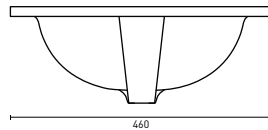

NOVARA - Square (p. 10)
475 x 475 x 150 (5L) **NOBSIR**

SAN DIEGO - Rectangle (p. 10)
480 x 370 x 130 (13L) **SDBSRW**

UNDERCOUNTER BASINS

CARINA - Square (p. 10)
405 x 405 x 175 (6.4L) **CABUCW**

NOVARA - Oval (p. 10)
460 x 385 x 190 (5.2L) **NOBUCO**