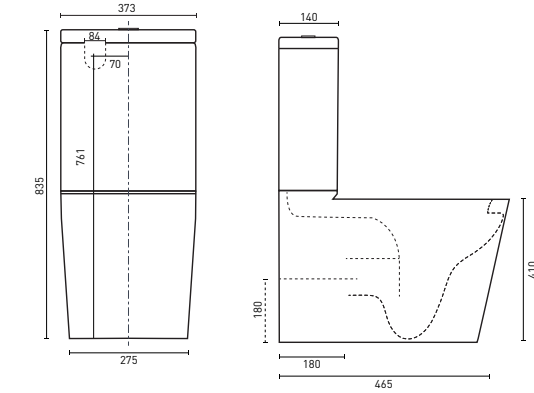

FABRINO RIMLESS BACK-TO-WALL TOILET SUITE (p. 4)
610 x 373 x 835 mm - Universal setout 90-180mm