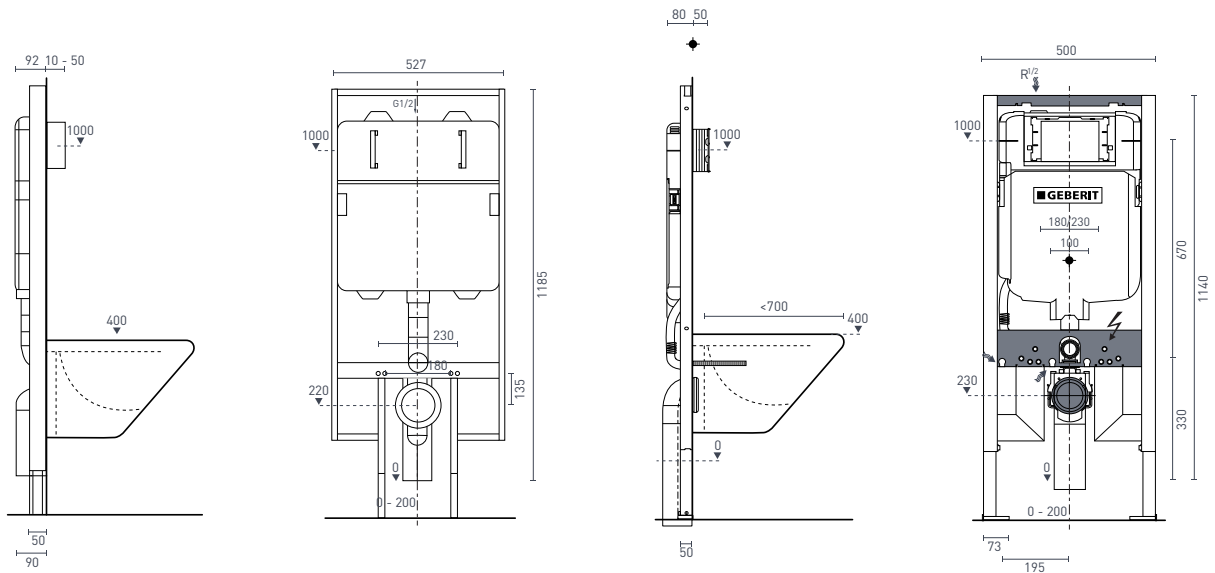

CONCEALED CISTERN TOILET SUITES - WALL FACED

RENEE RIMLESS WALL FACED PAN (p. 6)
560 x 360 x 420 mm - Universal setout 60-90mm

R&T WALL FACED INWALL CISTERN (p. 6)
462 x 92 x 570 mm - Universal setout 60-90mm

GEBERIT WALL FACED INWALL CISTERN (p. 6)
410 x 80 x 625 mm - Universal setout 60-90mm

TECHNICAL DRAWINGS

CONCEALED CISTERN TOILET SUITES - WALL HUNG

RENEE RIMLESS WALL HUNG PAN (p. 6)
520 x 360 x 375 mm - P-Trap setout 180mm