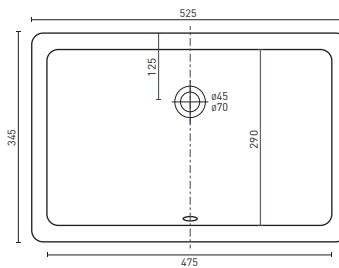

GEBERIT FLUSH PLATES + BUTTONS

ROUND BUTTONS (p. 6) 246 x 12 x 164 mm
SQUARE BUTTONS (p. 6) 246 x 12 x 164 mm

TECHNICAL DRAWINGS

COUNTER TOP BASINS

ARIA - Square (p. 10)
400 x 420 x 155 (4.5L) **ARBCT4W**

NOVARA - Rectangle (p. 12)
505 x 445 x 157 (6L) **NOBSIS**

NOVARA - Oval (p. 12)
515 x 450 x 195 (4.45L) **NOBSIR3**

TECHNICAL DRAWINGS

SEMI-RECESSED BASINS

CAVAL - Round (p. 10)
460 x 460 x 150 (5L) **CABRO**

NOVARA - Square (p. 10)
475 x 475 x 150 (5L) **NOBSIR**

SAN DIEGO - Rectangle (p. 10)
480 x 370 x 130 (13L) **SDBSRW**

UNDERCOUNTER BASINS

CARINA - Square (p. 10)
405 x 405 x 175 (6.4L) **CABUCW**

NOVARA - Oval (p. 10)
460 x 385 x 190 (5.2L) **NOBUCO**

SAN DIEGO - Rectangle (p. 10)
525 x 343 x 180 (7L) **SDBUCW**

WARRANTY PERIODS

Decina offers the following comprehensive warranties from the date of purchase, on the materials and manufacturing of the relevant products featured in this brochure. Warranty terms and conditions apply, for full details visit decina.com.au