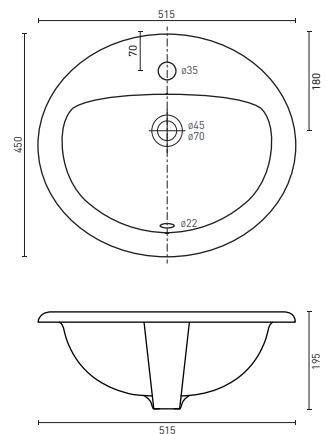

GEBERIT FLUSH PLATES + BUTTONS

ROUND BUTTONS (p. 6) 246 x 12 x 164 mm
SQUARE BUTTONS (p. 6) 246 x 12 x 164 mm

TECHNICAL DRAWINGS

COUNTER TOP BASINS

ARIA - Square (p. 10)
400 x 420 x 155 (4.5L) **ARBCT4W**

ARIA - Rectangle (p. 10)
460 x 420 x 155 (5.2L) **ARBCT4W**

CARINA - Square (p. 10)
405 x 405 x 110 (9.5L) **CABCTW/B**

CAVAL - Round (p. 10)
410 x 410 x 125 (10L) **CABCTR**

CAVAL - Round (p. 10)
440 x 440 x 130 (6L) **CABCTTH**

FLORENCIA - Round (p. 10)
360 x 360 x 120 (7L)

SAN DIEGO - Rectangle (p. 10)
500 x 340 x 110 (10.3L) **SDBCTW**

SEMI - INSET BASINS

ARIA - Square (p. 12)
400 x 400 x 155 (4.5L) **ARBSIW**

CARINA - Square (p. 12)
420 x 420 x 140 (7.8L) **CABSIW**

NOVARA - Rectangle (p. 12)
505 x 445 x 157 (6L) **NOBSIS**

NOVARA - Oval (p. 12)
515 x 450 x 195 (4.45L) **NOBSIR3**

TECHNICAL DRAWINGS

SEMI-RECESSED BASINS

CAVAL - Round (p. 10)
460 x 460 x 150 (5L) **CABRO**