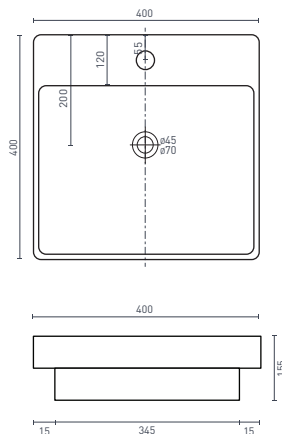

SEMI - INSET BASINS

ARIA - Square (p. 12)
400 x 400 x 155 (4.5L) **ARBSIW**