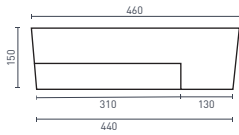

TECHNICAL DRAWINGS

SEMI-RECESSED BASINS

CAVAL - Round (p. 10)
460 x 460 x 150 (5L) **CABRO**