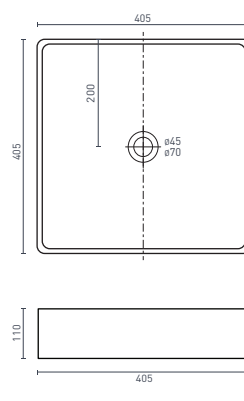

GEBERIT WALL FACED INWALL CISTERN (p. 6)
410 x 80 x 625 mm - Universal setout 60-90mm

TECHNICAL DRAWINGS

CONCEALED CISTERN TOILET SUITES - WALL HUNG

RENEE RIMLESS WALL HUNG PAN (p. 6)
520 x 360 x 375 mm - P-Trap setout 180mm

R&T WALL HUNG INWALL CISTERN (p. 6)
527 x 92 x 1185 mm - P-Trap setout 180mm

GEBERIT WALL HUNG INWALL CISTERN (p. 6)
500 x 80 x 1140 mm - P-Trap setout 180mm

R&T FLUSH PLATES + BUTTONS

ROUND BUTTONS (p. 6) 240 x 15 x 160 mm
SQWARE BUTTONS (p. 6) 240 x 14 x 160 mm
SQUARE SS BUTTONS (p. 6) 240 x 10 x 160 mm

GEBERIT FLUSH PLATES + BUTTONS

ROUND BUTTONS (p. 6) 246 x 12 x 164 mm
SQUARE BUTTONS (p. 6) 246 x 12 x 164 mm

TECHNICAL DRAWINGS

COUNTER TOP BASINS

ARIA - Square (p. 10)
400 x 420 x 155 (4.5L) **ARBCT4W**

ARIA - Rectangle (p. 10)
460 x 420 x 155 (5.2L) **ARBCT4W**

CARINA - Square (p. 10)
405 x 405 x 110 (9.5L) **CABCTW/B**

CAVAL - Round (p. 10)
410 x 410 x 125 (10L) **CABCTR**

CAVAL - Round (p. 10)
440 x 440 x 130 (6L) **CABCTTH**