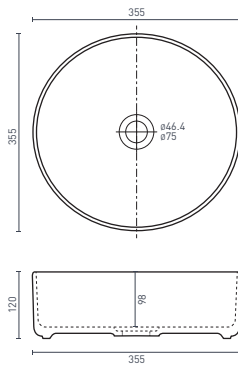

GEBERIT FLUSH PLATES + BUTTONS

ROUND BUTTONS (p. 6) 246 x 12 x 164 mm
SQUARE BUTTONS (p. 6) 246 x 12 x 164 mm

TECHNICAL DRAWINGS

COUNTER TOP BASINS

ARIA - Square (p. 10)
400 x 420 x 155 (4.5L) **ARBCT4W**

ARIA - Rectangle (p. 10)
460 x 420 x 155 (5.2L) **ARBCT4W**

CARINA - Square (p. 10)
405 x 405 x 110 (9.5L) **CABCTW/B**

CAVAL - Round (p. 10)
410 x 410 x 125 (10L) **CABCTR**

CAVAL - Round (p. 10)
440 x 440 x 130 (6L) **CABCTTH**

FLORENCIA - Round (p. 10)
360 x 360 x 120 (7L)

SAN DIEGO - Rectangle (p. 10)
500 x 340 x 110 (10.3L) **SDBCTW**

SEMI - INSET BASINS

ARIA - Square (p. 12)
400 x 400 x 155 (4.5L) **ARBSIW**

CARINA - Square (p. 12)
420 x 420 x 140 (7.8L) **CABSIW**

NOVARA - Rectangle (p. 12)
505 x 445 x 157 (6L) **NOBSIS**

NOVARA - Oval (p. 12)
515 x 450 x 195 (4.45L) **NOBSIR3**

TECHNICAL DRAWINGS

SEMI-RECESSED BASINS

CAVAL - Round (p. 10)
460 x 460 x 150 (5L) **CABRO**