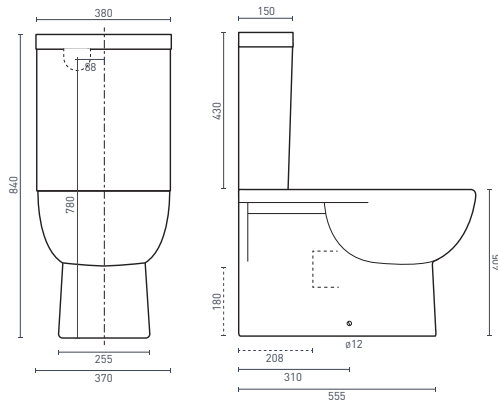

ADATTO BACK-TO-WALL TOILET SUITE (p. 4)
660 x 380 x 840 mm - Universal setout 90-180mm