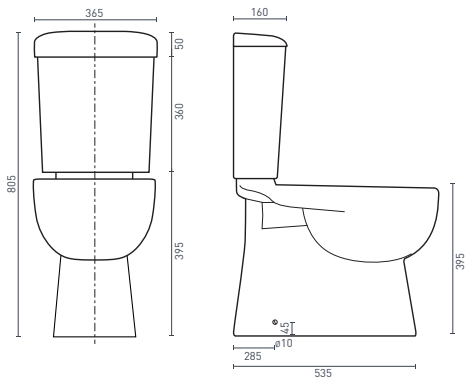

NOVARA RIMLESS CLOSED COUPLED TOILET SUITE (p. 4)
640 x 365 x 805 mm - S-Trap setout 140mm