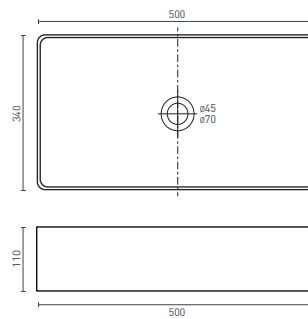

R&T WALL HUNG INWALL CISTERN (p. 6)
527 x 92 x 1185 mm - P-Trap setout 180mm

GEBERIT WALL HUNG INWALL CISTERN (p. 6)
500 x 80 x 1140 mm - P-Trap setout 180mm

R&T FLUSH PLATES + BUTTONS

ROUND BUTTONS (p. 6) 240 x 15 x 160 mm
SQWARE BUTTONS (p. 6) 240 x 14 x 160 mm
SQUARE SS BUTTONS (p. 6) 240 x 10 x 160 mm

GEBERIT FLUSH PLATES + BUTTONS

ROUND BUTTONS (p. 6) 246 x 12 x 164 mm
SQUARE BUTTONS (p. 6) 246 x 12 x 164 mm

TECHNICAL DRAWINGS

COUNTER TOP BASINS

ARIA - Square (p. 10)
400 x 420 x 155 (4.5L) **ARBCT4W**

ARIA - Rectangle (p. 10)
460 x 420 x 155 (5.2L) **ARBCT4W**

CARINA - Square (p. 10)
405 x 405 x 110 (9.5L) **CABCTW/B**

CAVAL - Round (p. 10)
410 x 410 x 125 (10L) **CABCTR**

CAVAL - Round (p. 10)
440 x 440 x 130 (6L) **CABCTTH**

FLORENCIA - Round (p. 10)
360 x 360 x 120 (7L)

SAN DIEGO - Rectangle (p. 10)
500 x 340 x 110 (10.3L) **SDBCTW**

SEMI - INSET BASINS

ARIA - Square (p. 12)
400 x 400 x 155 (4.5L) **ARBSIW**

CARINA - Square (p. 12)
420 x 420 x 140 (7.8L) **CABSIW**