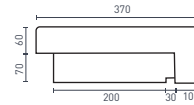

SAN DIEGO - Rectangle (p. 10)
480 x 370 x 130 (13L) **SDBSRW**