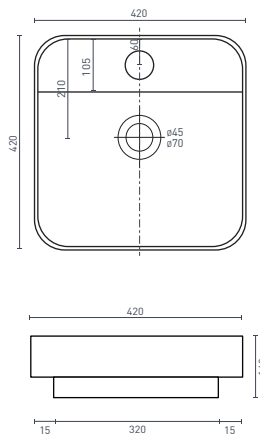

GEBERIT FLUSH PLATES + BUTTONS

ROUND BUTTONS (p. 6) 246 x 12 x 164 mm
SQUARE BUTTONS (p. 6) 246 x 12 x 164 mm

TECHNICAL DRAWINGS

COUNTER TOP BASINS

ARIA - Square (p. 10)
400 x 420 x 155 (4.5L) **ARBCT4W**

ARIA - Rectangle (p. 10)
460 x 420 x 155 (5.2L) **ARBCT4W**

CARINA - Square (p. 10)
405 x 405 x 110 (9.5L) **CABCTW/B**

CAVAL - Round (p. 10)
410 x 410 x 125 (10L) **CABCTR**

CAVAL - Round (p. 10)
440 x 440 x 130 (6L) **CABCTTH**

FLORENCIA - Round (p. 10)
360 x 360 x 120 (7L)

SAN DIEGO - Rectangle (p. 10)
500 x 340 x 110 (10.3L) **SDBCTW**

SEMI - INSET BASINS

ARIA - Square (p. 12)
400 x 400 x 155 (4.5L) **ARBSIW**

CARINA - Square (p. 12)
420 x 420 x 140 (7.8L) **CABSIW**

NOVARA - Rectangle (p. 12)
505 x 445 x 157 (6L) **NOBSIS**

NOVARA - Oval (p. 12)
515 x 450 x 195 (4.45L) **NOBSIR3**

TECHNICAL DRAWINGS

SEMI-RECESSED BASINS

CAVAL - Round (p. 10)
460 x 460 x 150 (5L) **CABRO**