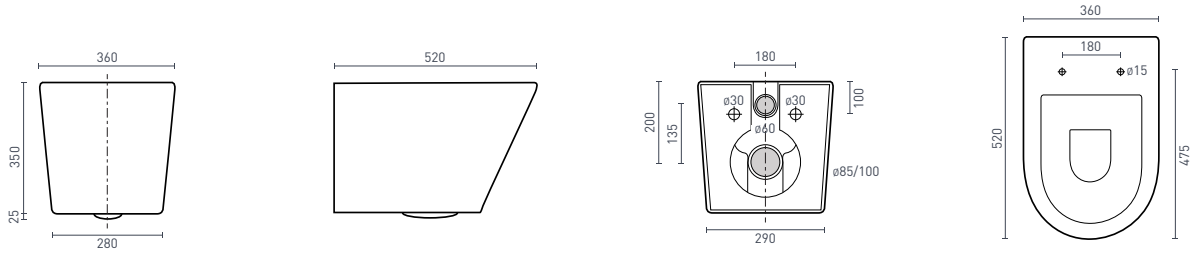

GEBERIT WALL FACED INWALL CISTERN (p. 6)
410 x 80 x 625 mm - Universal setout 60-90mm

TECHNICAL DRAWINGS

CONCEALED CISTERN TOILET SUITES - WALL HUNG

RENEE RIMLESS WALL HUNG PAN (p. 6)
520 x 360 x 375 mm - P-Trap setout 180mm