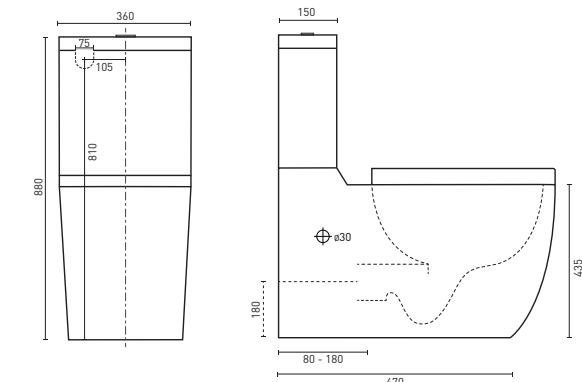

ALEGRA EZI HEIGHT RIMLESS BACK-TO-WALL TOILET SUITE (p. 4)
635 x 360 x 880 mm - Universal setout 60-180mm