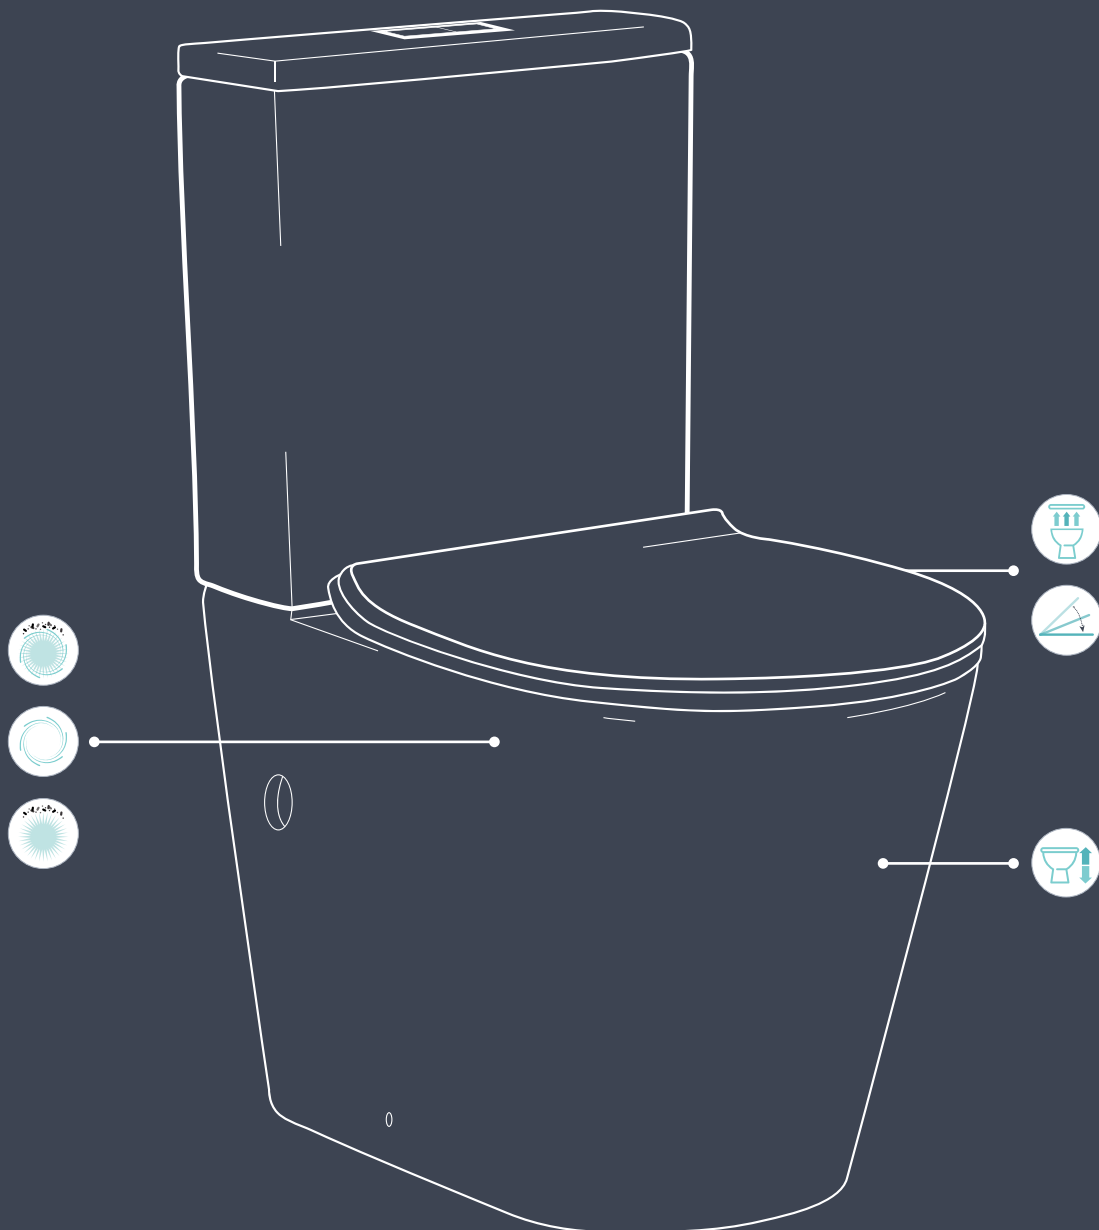

Experience The Decina Difference

DECINA'S DESIGN & MANUFACTURING TEAMS ARE EXPERTS IN CERAMIC SANITARY WARE TECHNOLOGY, WITH DECADES OF EXPERIENCE PERFECTING INNOVATIONS THAT LEAD THE WAY WITHIN THE INDUSTRY.

A COMBINATION OF SKILL, PREMIUM MATERIALS, SUPERIOR DESIGN & RIGOROUS TESTING, CREATES SANITARY WARE THAT SETS THE STANDARD IN STYLE, STRENGTH & SAFETY.