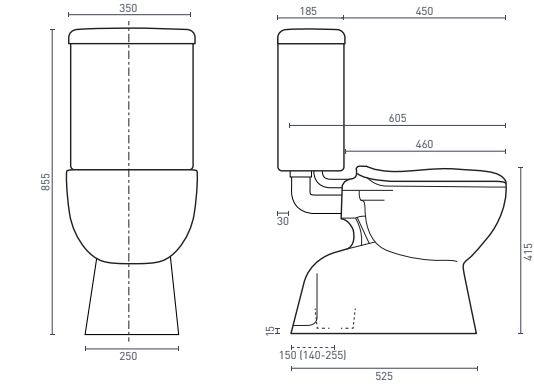

NOVARA
RECTANGLE SEMI-INSET BASIN

- 1 taphole
- Inc. chrome pop-up plug & waste

SIZE (l) x (w) x (h) mm
505 x 445 x 157 (6L) **NOBSIS**
Gloss White

NOVARA
OVAL VANITY INSET BASIN

- 1 taphole

SIZE (l) x (w) x (h) mm
515 x 450 x 195 (4.5L) **NOBSIR3**
Gloss White

SIZE (l) x (w) x (h) mm
475 x 475 x 150 (5L) **NOBSIR**
Gloss White

SAN DIEGO
RECTANGLE SEMI-RECESSED BASIN

- No taphole
- Inc. chrome pop-up plug & waste

SIZE (l) x (w) x (h) mm
480 x 370 x 130 (13L) **SDBSRW**
Gloss White

CARINA
SQUARE UNDERCOUNTER BASIN

- No taphole

SIZE (l) x (w) x (h) mm
405 x 405 x 175 (6.4L) **CABUCW**
Gloss White

NOVARA
OVAL UNDERCOUNTER BASIN

- No taphole

SIZE (l) x (w) x (h) mm
460 x 385 x 190 (5.2L) **NOBUCO**
Gloss White

SAN-DIEGO
RECTANGLE UNDERCOUNTER BASIN

- No taphole

SIZE (l) x (w) x (h) mm
525 x 343 x 180 (7L) **SDBUCW**
Gloss White

TECHNICAL DRAWINGS

TOILET SUITES

RENEE RIMLESS BACK-TO-WALL TOILET SUITE (p. 3)
615 x 380 x 845 mm - Universal setout 60-150mm