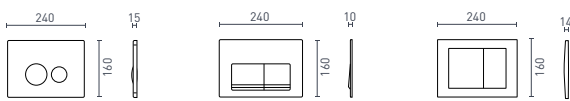

R&T FLUSH PLATES + BUTTONS

ROUND BUTTONS (p. 6) 240 x 15 x 160 mm
SQWARE BUTTONS (p. 6) 240 x 14 x 160 mm
SQUARE SS BUTTONS (p. 6) 240 x 10 x 160 mm