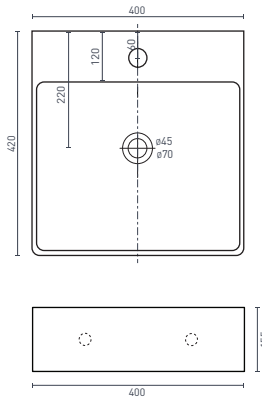

NOVARA
RECTANGLE SEMI-INSET BASIN

- 1 taphole
- Inc. chrome pop-up plug & waste

SIZE (l) x (w) x (h) mm
505 x 445 x 157 (6L) **NOBSIS**
Gloss White

NOVARA
OVAL VANITY INSET BASIN

- 1 taphole

SIZE (l) x (w) x (h) mm
515 x 450 x 195 (4.5L) **NOBSIR3**
Gloss White

GEBERIT WALL FACED INWALL CISTERN (p. 6)
410 x 80 x 625 mm - Universal setout 60-90mm

TECHNICAL DRAWINGS

CONCEALED CISTERN TOILET SUITES - WALL HUNG

RENEE RIMLESS WALL HUNG PAN (p. 6)
520 x 360 x 375 mm - P-Trap setout 180mm

R&T WALL HUNG INWALL CISTERN (p. 6)
527 x 92 x 1185 mm - P-Trap setout 180mm

GEBERIT WALL HUNG INWALL CISTERN (p. 6)
500 x 80 x 1140 mm - P-Trap setout 180mm

R&T FLUSH PLATES + BUTTONS

ROUND BUTTONS (p. 6) 240 x 15 x 160 mm
SQWARE BUTTONS (p. 6) 240 x 14 x 160 mm
SQUARE SS BUTTONS (p. 6) 240 x 10 x 160 mm

GEBERIT FLUSH PLATES + BUTTONS

ROUND BUTTONS (p. 6) 246 x 12 x 164 mm
SQUARE BUTTONS (p. 6) 246 x 12 x 164 mm

TECHNICAL DRAWINGS

COUNTER TOP BASINS

ARIA - Square (p. 10)
400 x 420 x 155 (4.5L) **ARBCT4W**