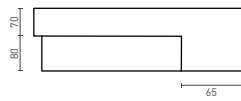

NOVARA - Rectangle (p. 12)
505 x 445 x 157 (6L) **NOBSIS**

NOVARA - Oval (p. 12)
515 x 450 x 195 (4.45L) **NOBSIR3**

TECHNICAL DRAWINGS

SEMI-RECESSED BASINS

CAVAL - Round (p. 10)
460 x 460 x 150 (5L) **CABRO**