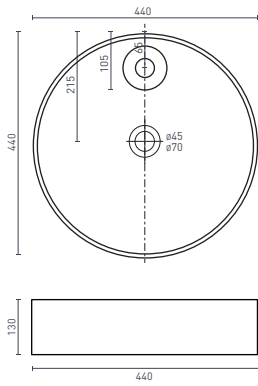

GEBERIT WALL FACED INWALL CISTERN (p. 6)
410 x 80 x 625 mm - Universal setout 60-90mm

TECHNICAL DRAWINGS

CONCEALED CISTERN TOILET SUITES - WALL HUNG

RENEE RIMLESS WALL HUNG PAN (p. 6)
520 x 360 x 375 mm - P-Trap setout 180mm

R&T WALL HUNG INWALL CISTERN (p. 6)
527 x 92 x 1185 mm - P-Trap setout 180mm

GEBERIT WALL HUNG INWALL CISTERN (p. 6)
500 x 80 x 1140 mm - P-Trap setout 180mm

R&T FLUSH PLATES + BUTTONS

ROUND BUTTONS (p. 6) 240 x 15 x 160 mm
SQWARE BUTTONS (p. 6) 240 x 14 x 160 mm
SQUARE SS BUTTONS (p. 6) 240 x 10 x 160 mm

GEBERIT FLUSH PLATES + BUTTONS

ROUND BUTTONS (p. 6) 246 x 12 x 164 mm
SQUARE BUTTONS (p. 6) 246 x 12 x 164 mm

TECHNICAL DRAWINGS

COUNTER TOP BASINS

ARIA - Square (p. 10)
400 x 420 x 155 (4.5L) **ARBCT4W**

ARIA - Rectangle (p. 10)
460 x 420 x 155 (5.2L) **ARBCT4W**

CARINA - Square (p. 10)
405 x 405 x 110 (9.5L) **CABCTW/B**

CAVAL - Round (p. 10)
410 x 410 x 125 (10L) **CABCTR**

CAVAL - Round (p. 10)
440 x 440 x 130 (6L) **CABCTTH**