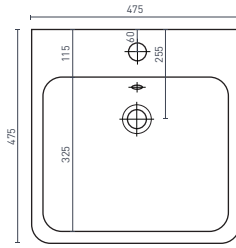

GEBERIT FLUSH PLATES + BUTTONS

ROUND BUTTONS (p. 6) 246 x 12 x 164 mm
SQUARE BUTTONS (p. 6) 246 x 12 x 164 mm

TECHNICAL DRAWINGS

COUNTER TOP BASINS

ARIA - Square (p. 10)
400 x 420 x 155 (4.5L) **ARBCT4W**

FLORENCIA - Round (p. 10)
360 x 360 x 120 (7L)

SAN DIEGO - Rectangle (p. 10)
500 x 340 x 110 (10.3L) **SDBCTW**

SEMI - INSET BASINS

ARIA - Square (p. 12)
400 x 400 x 155 (4.5L) **ARBSIW**

CARINA - Square (p. 12)
420 x 420 x 140 (7.8L) **CABSIW**

NOVARA - Rectangle (p. 12)
505 x 445 x 157 (6L) **NOBSIS**

NOVARA - Oval (p. 12)
515 x 450 x 195 (4.45L) **NOBSIR3**

TECHNICAL DRAWINGS

SEMI-RECESSED BASINS

CAVAL - Round (p. 10)
460 x 460 x 150 (5L) **CABRO**

NOVARA - Square (p. 10)
475 x 475 x 150 (5L) **NOBSIR**

SAN DIEGO - Rectangle (p. 10)
480 x 370 x 130 (13L) **SDBSRW**

UNDERCOUNTER BASINS

CARINA - Square (p. 10)
405 x 405 x 175 (6.4L) **CABUCW**

NOVARA - Oval (p. 10)
460 x 385 x 190 (5.2L) **NOBUCO**