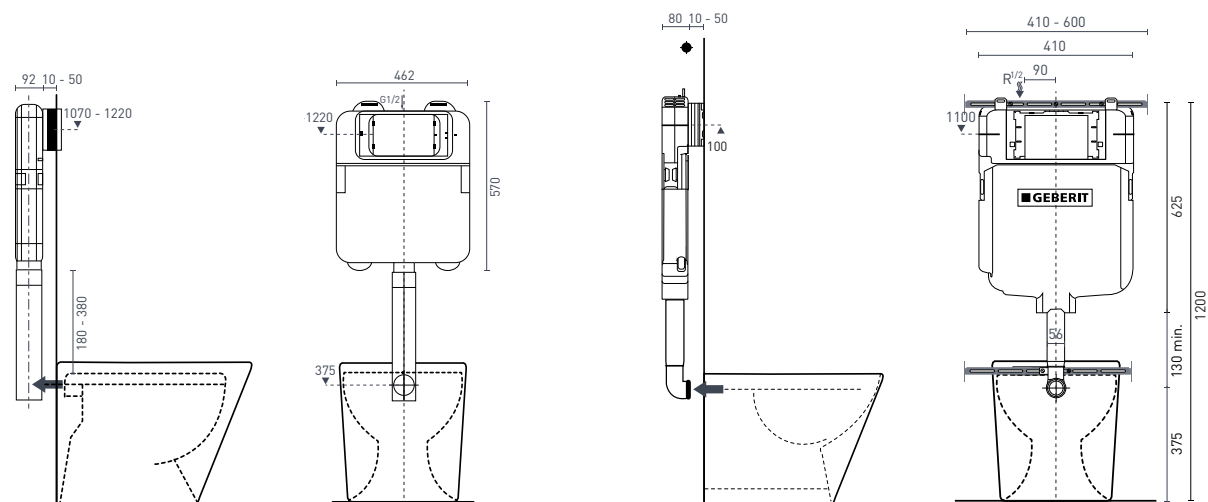

R&T WALL FACED INWALL CISTERN (p. 6)
462 x 92 x 570 mm - Universal setout 60-90mm

GEBERIT WALL FACED INWALL CISTERN (p. 6)
410 x 80 x 625 mm - Universal setout 60-90mm