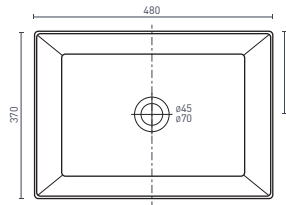

FLORENCIA - Round (p. 10)
360 x 360 x 120 (7L)

SAN DIEGO - Rectangle (p. 10)
500 x 340 x 110 (10.3L) **SDBCTW**

SEMI - INSET BASINS

ARIA - Square (p. 12)
400 x 400 x 155 (4.5L) **ARBSIW**

CARINA - Square (p. 12)
420 x 420 x 140 (7.8L) **CABSIW**

NOVARA - Rectangle (p. 12)
505 x 445 x 157 (6L) **NOBSIS**

NOVARA - Oval (p. 12)
515 x 450 x 195 (4.45L) **NOBSIR3**

TECHNICAL DRAWINGS

SEMI-RECESSED BASINS

CAVAL - Round (p. 10)
460 x 460 x 150 (5L) **CABRO**

NOVARA - Square (p. 10)
475 x 475 x 150 (5L) **NOBSIR**

SAN DIEGO - Rectangle (p. 10)
480 x 370 x 130 (13L) **SDBSRW**

UNDERCOUNTER BASINS

CARINA - Square (p. 10)
405 x 405 x 175 (6.4L) **CABUCW**

NOVARA - Oval (p. 10)
460 x 385 x 190 (5.2L) **NOBUCO**