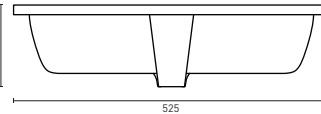

NOVARA - Square (p. 10)
475 x 475 x 150 (5L) **NOBSIR**

SAN DIEGO - Rectangle (p. 10)
480 x 370 x 130 (13L) **SDBSRW**

UNDERCOUNTER BASINS

CARINA - Square (p. 10)
405 x 405 x 175 (6.4L) **CABUCW**

NOVARA - Oval (p. 10)
460 x 385 x 190 (5.2L) **NOBUCO**