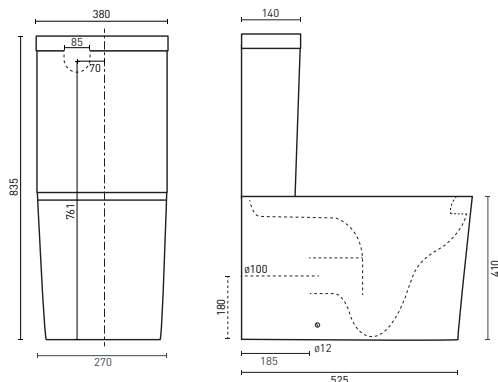

SAN DIEGO RIMLESS BACK-TO-WALL TOILET SUITE (p. 4)
640 x 380 x 835 mm - Universal setout 90-180mm