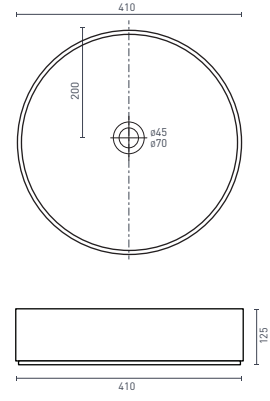

R&T WALL HUNG INWALL CISTERN (p. 6)
527 x 92 x 1185 mm - P-Trap setout 180mm

GEBERIT WALL HUNG INWALL CISTERN (p. 6)
500 x 80 x 1140 mm - P-Trap setout 180mm

R&T FLUSH PLATES + BUTTONS

ROUND BUTTONS (p. 6) 240 x 15 x 160 mm
SQWARE BUTTONS (p. 6) 240 x 14 x 160 mm
SQUARE SS BUTTONS (p. 6) 240 x 10 x 160 mm

GEBERIT FLUSH PLATES + BUTTONS

ROUND BUTTONS (p. 6) 246 x 12 x 164 mm
SQUARE BUTTONS (p. 6) 246 x 12 x 164 mm

TECHNICAL DRAWINGS

COUNTER TOP BASINS

ARIA - Square (p. 10)
400 x 420 x 155 (4.5L) **ARBCT4W**

ARIA - Rectangle (p. 10)
460 x 420 x 155 (5.2L) **ARBCT4W**

CARINA - Square (p. 10)
405 x 405 x 110 (9.5L) **CABCTW/B**

CAVAL - Round (p. 10)
410 x 410 x 125 (10L) **CABCTR**

CAVAL - Round (p. 10)
440 x 440 x 130 (6L) **CABCTTH**

NOVARA - Rectangle (p. 12)
505 x 445 x 157 (6L) **NOBSIS**

NOVARA - Oval (p. 12)
515 x 450 x 195 (4.45L) **NOBSIR3**

TECHNICAL DRAWINGS

SEMI-RECESSED BASINS

CAVAL - Round (p. 10)
460 x 460 x 150 (5L) **CABRO**