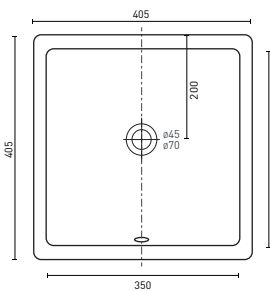

GEBERIT FLUSH PLATES + BUTTONS

ROUND BUTTONS (p. 6) 246 x 12 x 164 mm
SQUARE BUTTONS (p. 6) 246 x 12 x 164 mm

TECHNICAL DRAWINGS

COUNTER TOP BASINS

ARIA - Square (p. 10)
400 x 420 x 155 (4.5L) **ARBCT4W**

FLORENCIA - Round (p. 10)
360 x 360 x 120 (7L)

SAN DIEGO - Rectangle (p. 10)
500 x 340 x 110 (10.3L) **SDBCTW**

SEMI - INSET BASINS

ARIA - Square (p. 12)
400 x 400 x 155 (4.5L) **ARBSIW**

CARINA - Square (p. 12)
420 x 420 x 140 (7.8L) **CABSIW**

NOVARA - Rectangle (p. 12)
505 x 445 x 157 (6L) **NOBSIS**

NOVARA - Oval (p. 12)
515 x 450 x 195 (4.45L) **NOBSIR3**

TECHNICAL DRAWINGS

SEMI-RECESSED BASINS

CAVAL - Round (p. 10)
460 x 460 x 150 (5L) **CABRO**

NOVARA - Square (p. 10)
475 x 475 x 150 (5L) **NOBSIR**

SAN DIEGO - Rectangle (p. 10)
480 x 370 x 130 (13L) **SDBSRW**

UNDERCOUNTER BASINS

CARINA - Square (p. 10)
405 x 405 x 175 (6.4L) **CABUCW**

NOVARA - Oval (p. 10)
460 x 385 x 190 (5.2L) **NOBUCO**