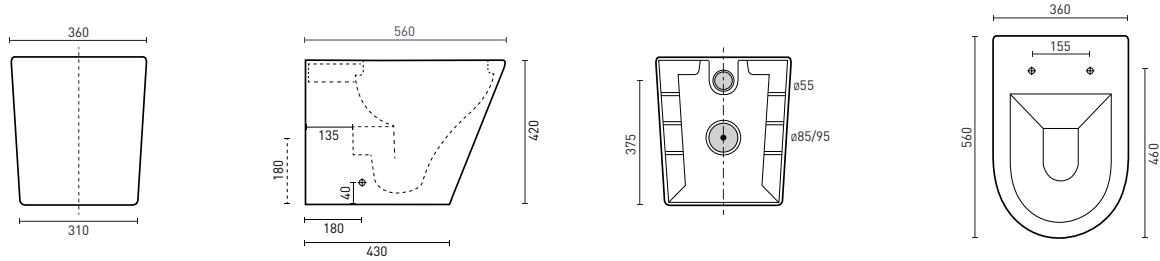

CONCEALED CISTERN TOILET SUITES - WALL FACED

RENEE RIMLESS WALL FACED PAN (p. 6)
560 x 360 x 420 mm - Universal setout 60-90mm