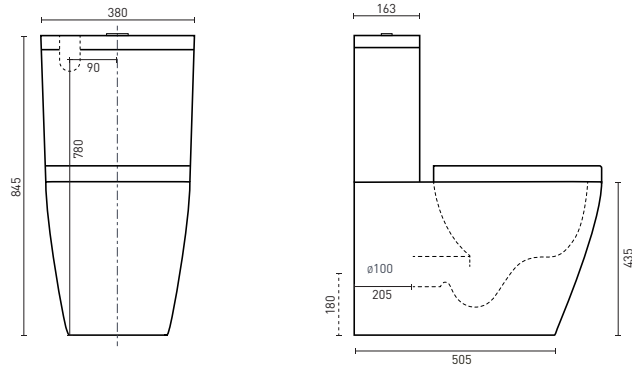

TECHNICAL DRAWINGS

TOILET SUITES

RENEE EZI HEIGHT RIMLESS BACK-TO-WALL TOILET SUITE (p. 4)
643 x 380 x 845 mm - Universal setout 60-180mm