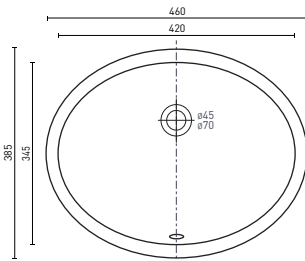

NOVARA - Rectangle (p. 12)
505 x 445 x 157 (6L) **NOBSIS**

NOVARA - Oval (p. 12)
515 x 450 x 195 (4.45L) **NOBSIR3**

TECHNICAL DRAWINGS

SEMI-RECESSED BASINS

CAVAL - Round (p. 10)
460 x 460 x 150 (5L) **CABRO**

NOVARA - Square (p. 10)
475 x 475 x 150 (5L) **NOBSIR**

SAN DIEGO - Rectangle (p. 10)
480 x 370 x 130 (13L) **SDBSRW**

UNDERCOUNTER BASINS

CARINA - Square (p. 10)
405 x 405 x 175 (6.4L) **CABUCW**

NOVARA - Oval (p. 10)
460 x 385 x 190 (5.2L) **NOBUCO**