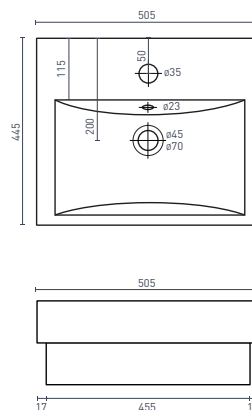

GEBERIT FLUSH PLATES + BUTTONS

ROUND BUTTONS (p. 6) 246 x 12 x 164 mm
SQUARE BUTTONS (p. 6) 246 x 12 x 164 mm

TECHNICAL DRAWINGS

COUNTER TOP BASINS

ARIA - Square (p. 10)
400 x 420 x 155 (4.5L) **ARBCT4W**

ARIA - Rectangle (p. 10)
460 x 420 x 155 (5.2L) **ARBCT4W**

CARINA - Square (p. 10)
405 x 405 x 110 (9.5L) **CABCTW/B**

CAVAL - Round (p. 10)
410 x 410 x 125 (10L) **CABCTR**

CAVAL - Round (p. 10)
440 x 440 x 130 (6L) **CABCTTH**

FLORENCIA - Round (p. 10)
360 x 360 x 120 (7L)

SAN DIEGO - Rectangle (p. 10)
500 x 340 x 110 (10.3L) **SDBCTW**

SEMI - INSET BASINS

ARIA - Square (p. 12)
400 x 400 x 155 (4.5L) **ARBSIW**

CARINA - Square (p. 12)
420 x 420 x 140 (7.8L) **CABSIW**

NOVARA - Rectangle (p. 12)
505 x 445 x 157 (6L) **NOBSIS**

NOVARA - Oval (p. 12)
515 x 450 x 195 (4.45L) **NOBSIR3**

TECHNICAL DRAWINGS

SEMI-RECESSED BASINS

CAVAL - Round (p. 10)
460 x 460 x 150 (5L) **CABRO**