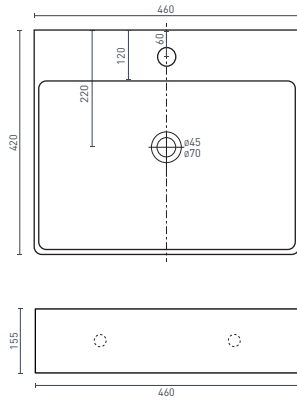

GEBERIT WALL FACED INWALL CISTERN (p. 6)
410 x 80 x 625 mm - Universal setout 60-90mm

TECHNICAL DRAWINGS

CONCEALED CISTERN TOILET SUITES - WALL HUNG

RENEE RIMLESS WALL HUNG PAN (p. 6)
520 x 360 x 375 mm - P-Trap setout 180mm

R&T WALL HUNG INWALL CISTERN (p. 6)
527 x 92 x 1185 mm - P-Trap setout 180mm

GEBERIT WALL HUNG INWALL CISTERN (p. 6)
500 x 80 x 1140 mm - P-Trap setout 180mm

R&T FLUSH PLATES + BUTTONS

ROUND BUTTONS (p. 6) 240 x 15 x 160 mm
SQWARE BUTTONS (p. 6) 240 x 14 x 160 mm
SQUARE SS BUTTONS (p. 6) 240 x 10 x 160 mm

GEBERIT FLUSH PLATES + BUTTONS

ROUND BUTTONS (p. 6) 246 x 12 x 164 mm
SQUARE BUTTONS (p. 6) 246 x 12 x 164 mm

TECHNICAL DRAWINGS

COUNTER TOP BASINS

ARIA - Square (p. 10)
400 x 420 x 155 (4.5L) **ARBCT4W**

ARIA - Rectangle (p. 10)
460 x 420 x 155 (5.2L) **ARBCT4W**

CARINA - Square (p. 10)
405 x 405 x 110 (9.5L) **CABCTW/B**

CAVAL - Round (p. 10)
410 x 410 x 125 (10L) **CABCTR**

CAVAL - Round (p. 10)
440 x 440 x 130 (6L) **CABCTTH**