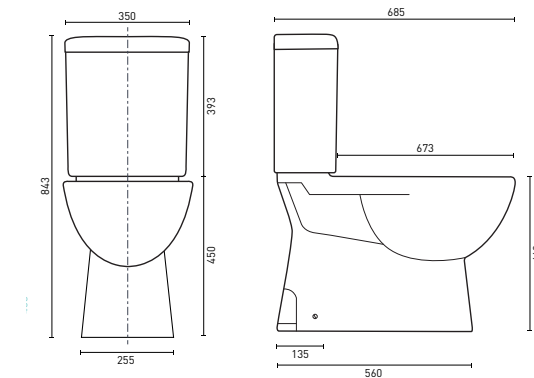

NOVARA
RECTANGLE SEMI-INSET BASIN

- 1 taphole
- Inc. chrome pop-up plug & waste

SIZE (l) x (w) x (h) mm
505 x 445 x 157 (6L) **NOBSIS**
Gloss White

NOVARA
OVAL VANITY INSET BASIN

- 1 taphole

SIZE (l) x (w) x (h) mm
515 x 450 x 195 (4.5L) **NOBSIR3**
Gloss White

CARINA
SQUARE UNDERCOUNTER BASIN

- No taphole

SIZE (l) x (w) x (h) mm
405 x 405 x 175 (6.4L) **CABUCW**
Gloss White

NOVARA
OVAL UNDERCOUNTER BASIN

- No taphole

SIZE (l) x (w) x (h) mm
460 x 385 x 190 (5.2L) **NOBUCO**
Gloss White

SAN-DIEGO
RECTANGLE UNDERCOUNTER BASIN

- No taphole

SIZE (l) x (w) x (h) mm
525 x 343 x 180 (7L) **SDBUCW**
Gloss White

TECHNICAL DRAWINGS

TOILET SUITES

RENEE RIMLESS BACK-TO-WALL TOILET SUITE (p. 3)
615 x 380 x 845 mm - Universal setout 60-150mm

NOVARA CONNECTOR TOILET SUITE (p. 4)
635 x 350 x 855 mm - S-Trap setout 140-255mm

NOVARA RIMLESS CLOSED COUPLED TOILET SUITE (p. 4)
640 x 365 x 805 mm - S-Trap setout 140mm

NOVARA EZI HEIGHT RIMLESS CLOSED COUPLED TOILET SUITE (p. 4)
685 x 350 x 843 mm - S-Trap setout 140-165mm