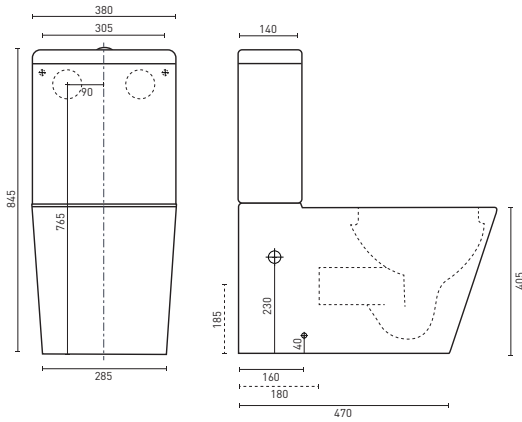

TECHNICAL DRAWINGS

TOILET SUITES

RENEE RIMLESS BACK-TO-WALL TOILET SUITE (p. 3)
615 x 380 x 845 mm - Universal setout 60-150mm