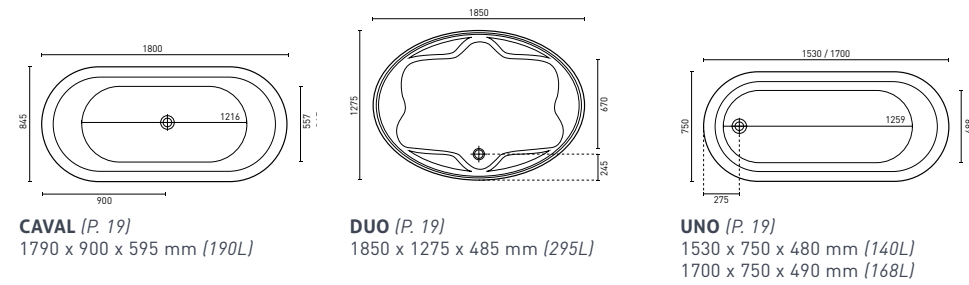

LAGO (P. 17)
1795 x 1050 x 490 mm (268L)

SAN DIEGO (P. 17)
1790 x 820 x 480 mm (194L)

VENICE (P. 17)
1400 x 1400 x 500 mm (370L)

OVAL ISLAND BATHS & SPA BATHS

CORNER INSET BATHS & SPA BATHS

PRESSED METAL BATHS