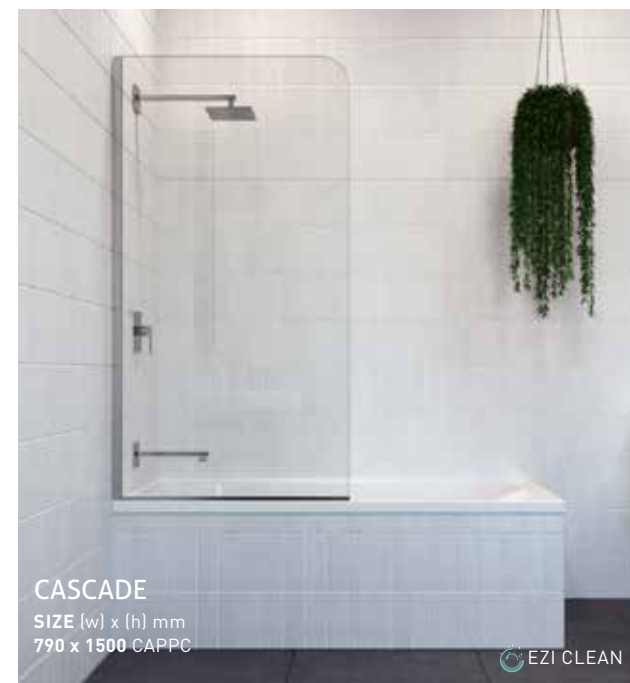

- Seals & strips are anti-fungal & UV resistant
- Screens feature an easy install gasket wall system
- Wall channels have caps for easy cleaning
- Screen doors feature a drip-less strip & magnetic close seals

EZI CLEAN is an exclusive coating on all Decina shower screens. This unique, premium glass treatment prevents the build-up of soap scum reducing cleaning time considerably.

5 YEAR WARRANTY
SHOWER SCREENS *Made to AS 1288:2006*

FITZROY
SIZE (w) x (h) mm
800 x 1500 FIPPB

EZI CLEAN

FITZROY

PIVOT PANEL BATH SHOWER SCREEN - 6mm Toughened Glass, Black Fittings/Clear Glass

This striking pivot panel is a perfect solution for shower bath applications. Easy to install & suitable for most rectangular inset baths with a tile bead.

- Panel swings through 180°
- Concealed channel fixings

SIZE (w) x (h) mm
800 (785 - 800) x 1500 FIPPB

Wall adjustable -15mm

CASCADE

PIVOT PANEL BATH SHOWER SCREEN - 6mm Toughened Glass, Chrome Fittings/Clear Glass

This chrome pivot panel is a perfect solution for shower bath applications. Easy to install on most rectangular inset baths with a tile bead, this seamless design features concealed channel fixings, to create a clean, seamless finish.

- Panel swings through 180 degrees
- Installed directly on the tile bead of baths or spa baths

CASCADE
SIZE (w) x (h) mm
790 x 1500 CAPPCC

EZI CLEAN

SIZE (w) x (h) mm
790 x 1500 CAPPCC

CASCADE

FIXED & SWING PIVOT PANEL BATH SHOWER SCREEN - 6mm Toughened Glass, Chrome Fittings/Clear Glass

This space saving design is a smart solution for rectangular baths with a tile bead. Featuring a fixed panel supported by a chrome wall arm & a handle on the swing panel, that prevents finger marks on the glass.

- Adjustable 485mm wide swing panel rotates up to 270 degrees
- Concealed fittings on the inside of the channel