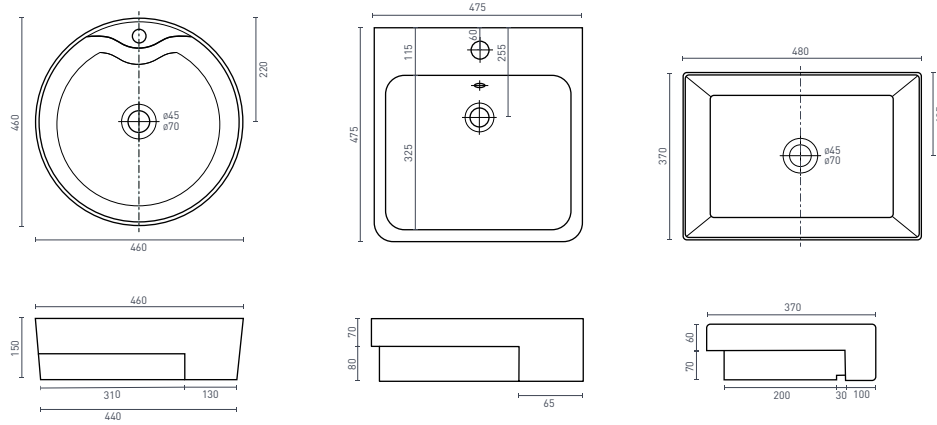

SEMI-RECESSED BASINS

CAVAL - Round (p. 10)
460 x 460 x 150 (5L)

NOVARA - Square (p. 10)
475 x 475 x 150 (5L)

SAN DIEGO - Rectangle (p. 10)
480 x 370 x 130 (13L)