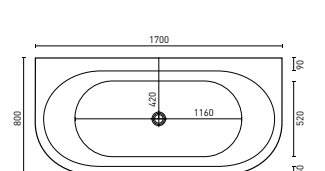

OXFORD (P. 9)
1700 x 800 x 600 mm (174L)