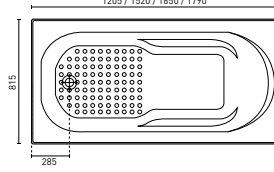

MODENA (P. 15)
1210 x 815 x 425 mm (76L)
1515 x 815 x 445 mm (124L)
1635 x 815 x 510 mm (159L)
1785 x 815 x 510 mm (194L)