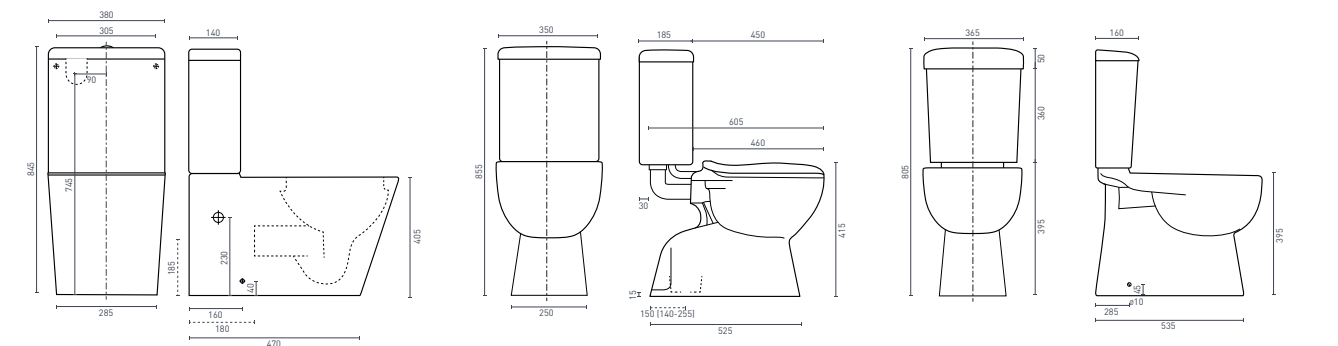

OVAL ISLAND BATHS & SPA BATHS

CORNER INSET BATHS & SPA BATHS

PRESSED METAL BATHS

SHOWER BATHS

TOILETS