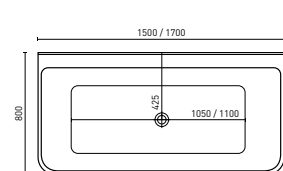

ARIA (P. 10)
1500 x 800 x 610 mm (182L)
1700 x 800 x 600 mm (201L)