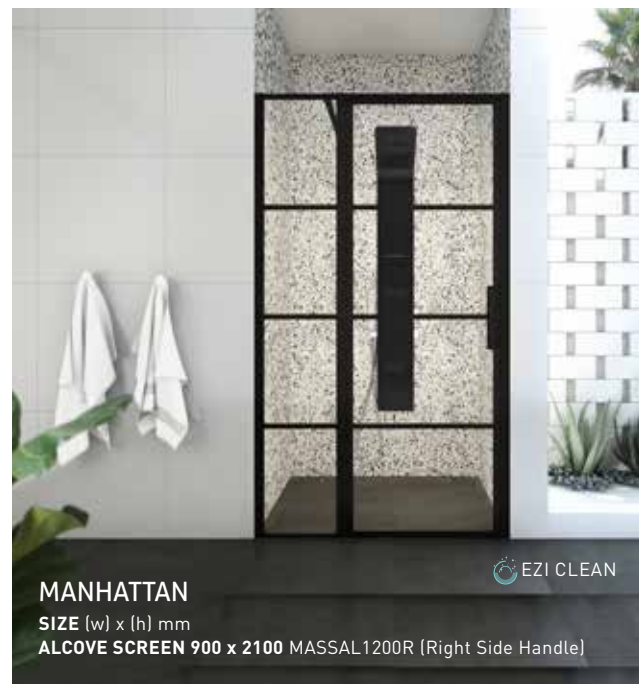

MANHATTAN

FRAMED HINGE SHOWER SCREEN - 8mm Toughened Glass, Matte Black Frame & Fittings/Clear Glass

This New York 'loft' style shower screen can either be installed as an alcove shower screen or installed with a side panel to form a shower enclosure.

- Soft magnetic door closing system

- Fully concealed hinges & fittings

SIZE (w) x (d) x (h) mm
MANHATTAN ALCOVE SCREEN
1200 (1185 - 1215) x 2100 MASSAL1200R (Right Side Handle)
1200 (1185 - 1215) x 2100 MASSAL1200L (Left Side Handle)
MANHATTAN SIDE PANEL
900 (893 - 907) x 2100 MASSRP900

FITZROY

FRAMELESS PIVOT SHOWER SCREEN - 6mm Toughened Glass, Chrome Fittings/Clear Glass

This minimal, alcove shower screen features a reversible pivot door (for left or right entry), a soft magnetic door closing system, round door handle & concealed stainless steel fittings. Available in a variety of sizes & simple to install, this design offers excellent value.

- Install on a tiled floor or a Luna shower base & tiled walls or an acrylic shower wall
- Easy to install push gasket wall channel fittings