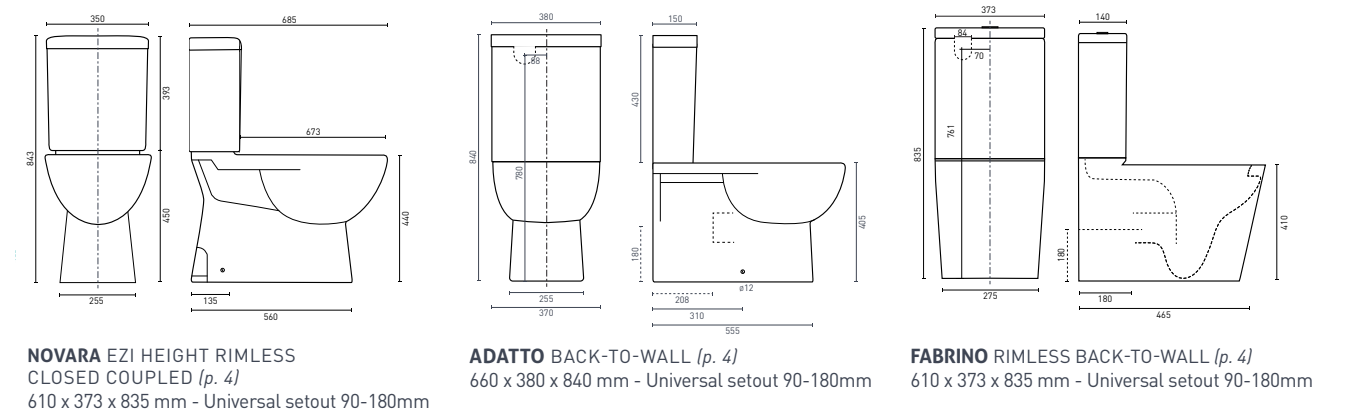

OVAL ISLAND BATHS & SPA BATHS

CORNER INSET BATHS & SPA BATHS

PRESSED METAL BATHS

SHOWER BATHS

TOILETS