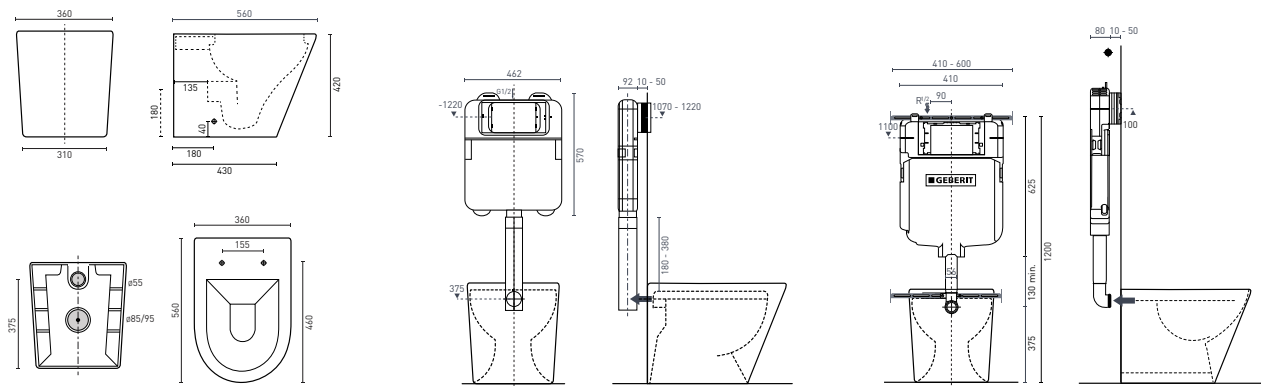

CONCEALED CISTERN TOILET SUITES - WALL FACED

RENEE RIMLESS WALL FACED PAN (p. 6)
560 x 360 x 420 mm - Universal setout 60-90mm

WALL FACED INWALL CISTERN (p. 6)
462 x 92 x 570 mm - Universal setout 60-90mm

GEBERIT WALL FACED INWALL CISTERN (p. 6)
410 x 80 x 625 mm - Universal setout 60-90mm