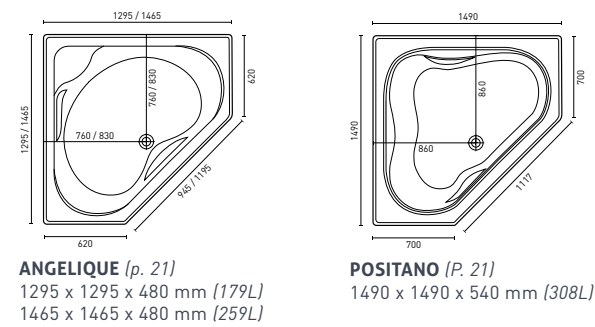

FABRINO (P. 16)
1525 x 765 x 400 mm (130L)
1675 x 765 x 400 mm (154L)

RECTANGLE & SQUARE ISLAND BATHS & SPA BATHS

CARINA (P. 17)
1525 x 765 x 440 mm (147L)
1675 x 765 x 440 mm (166L)
1750 x 805 x 480 mm (182L)

LAGO (P. 17)
1795 x 1050 x 490 mm (268L)

SAN DIEGO (P. 17)
1790 x 820 x 480 mm (194L)

VENICE (P. 17)
1400 x 1400 x 500 mm (370L)

OVAL ISLAND BATHS & SPA BATHS

CORNER INSET BATHS & SPA BATHS

PRESSED METAL BATHS