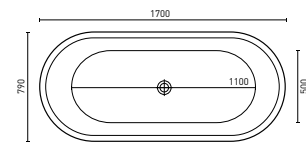

FREESTANDING BATHS

REGENT (P. 1)
1700 x 790 x 600 mm (250L)