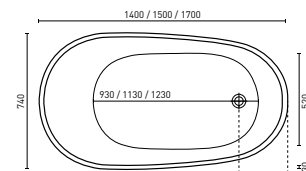

PICCOLO (P. 5)
1400 x 740 x 700 mm (109L)
1500 x 740 x 700 mm (127L)
1700 x 740 x 700 mm (167L)