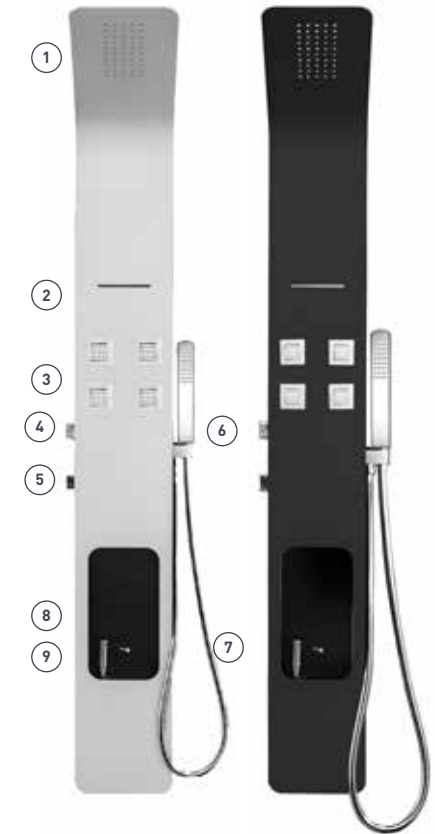

SIZE (h) x (w) x (d) mm

1400 x 200 x 460 (8.3KGS)

BLACK SOSPB WHITE SOSPW

MORE THAN JUST
A SHOWER... SCAN.
WATCH. FIND OUT WHY.

VERSO

ALL-IN-ONE SHOWER TOWER
- Matte Black & Matte White

WELS 3 Star (8.5L/Min)