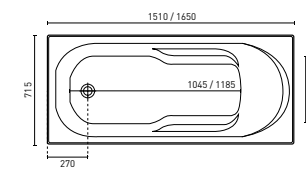

RECTANGLE INSET BATHS & SPA BATHS

ADATTO (P. 15)
1510 x 715 x 445 mm (106L)
1650 x 715 x 445 mm (122L)