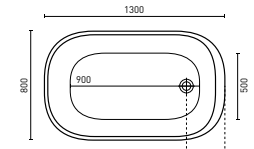

LINDO (P. 2)
1300 x 800 x 700 mm (260L)