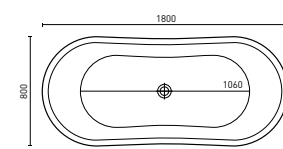

COSMO (P. 2)
1300 x 800 x 750 mm (240L)

SUZANA (P. 3)
1500 x 800 x 600 mm (182L)

MARCELLA (P. 3)
1700 x 730 x 835 mm (156L)

LOLA (P. 4)
1700 x 800 x 600 mm (198L)

FLORENCIA (P. 4)
1400 x 1400 x 600 mm (290L)