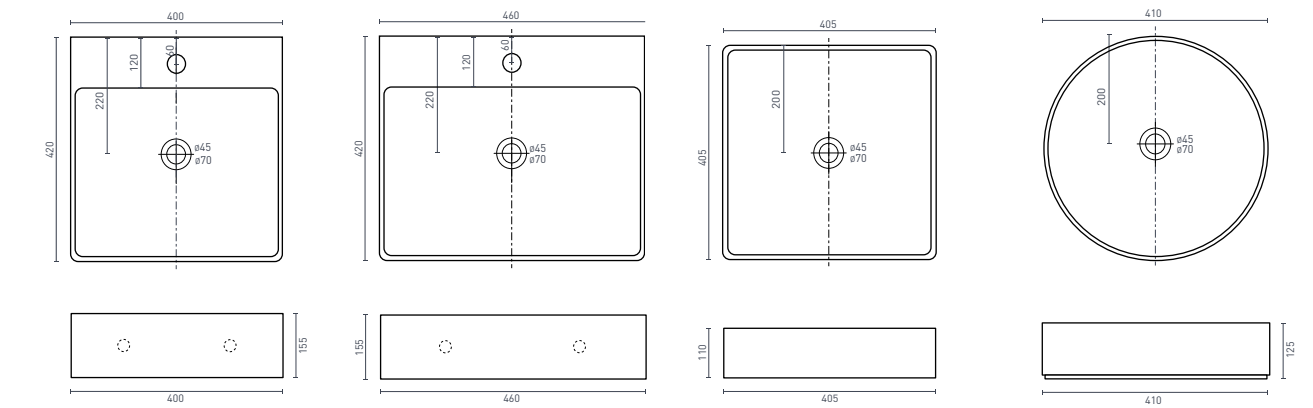

COUNTER TOP BASINS

ARIA - Square (p. 10)
400 x 420 x 155 (4.5L)

ARIA - Rectangle (p. 10)
460 x 420 x 155 (5.2L)

CARINA - Square (p. 10)
405 x 405 x 110 (9.5L)

CAVAL - Round (p. 10)
410 x 410 x 125 (10L)