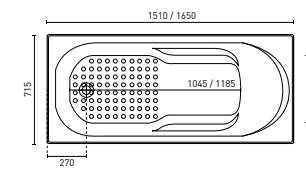

BAMBINO (P. 15)
1510 x 715 x 380 mm (88L)
1650 x 715 x 380 mm (103L)