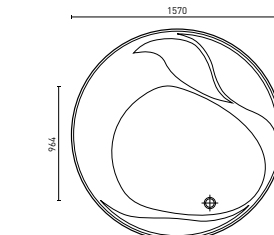

ARIA (P. 10)
1500 x 800 x 610 mm (182L)
1700 x 800 x 600 mm (201L)

FREESTANDING SPA BATHS

ELISI (P. 12)
1700 x 840 x 595 mm (190L)

MINTORI (P. 13)
1790 x 900 x 595 - 630 mm (190L)
(Height adjustable)

ORION (P. 13)
1570 x 575 - 605 mm (261L)
(Height adjustable)