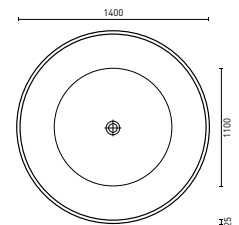

COSMO (P. 2)
1300 x 800 x 750 mm (240L)

SUZANA (P. 3)
1500 x 800 x 600 mm (182L)

MARCELLA (P. 3)
1700 x 730 x 835 mm (156L)

LOLA (P. 4)
1700 x 800 x 600 mm (198L)

FLORENCIA (P. 4)
1400 x 1400 x 600 mm (290L)