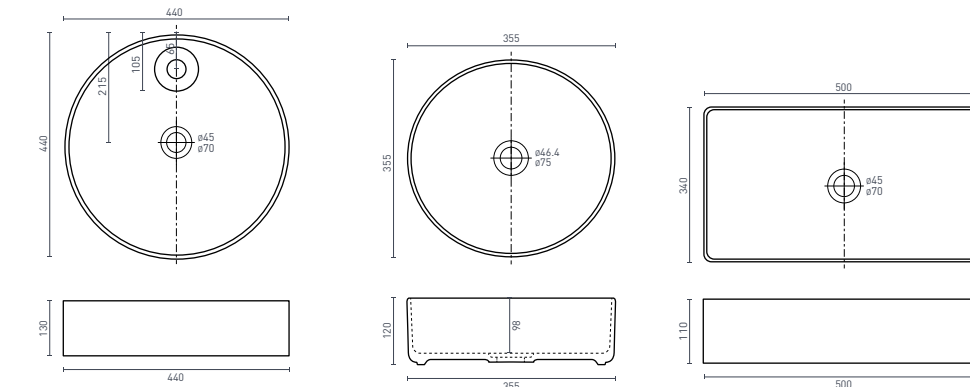

CAVAL - Round (p. 10)
440 x 440 x 130 (6L)

FLORENCIA - Round (p. 10)
360 x 360 x 120 (7L)

SAN DIEGO - Rectangle (p. 10)
500 x 340 x 110 (10.3L)