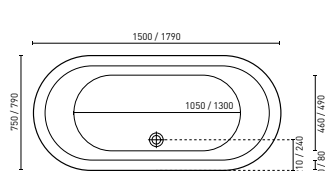

COOL (P. 6)
1500 x 750 x 580 mm (140L)
1790 x 790 x 580 mm (155L)