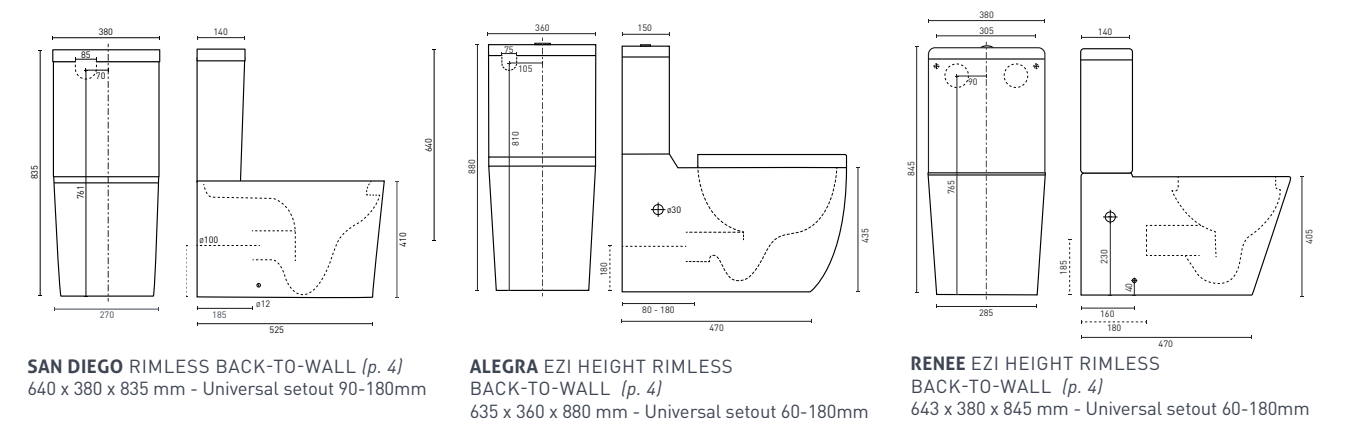

OVAL ISLAND BATHS & SPA BATHS

CORNER INSET BATHS & SPA BATHS

PRESSED METAL BATHS

SHOWER BATHS

TOILETS