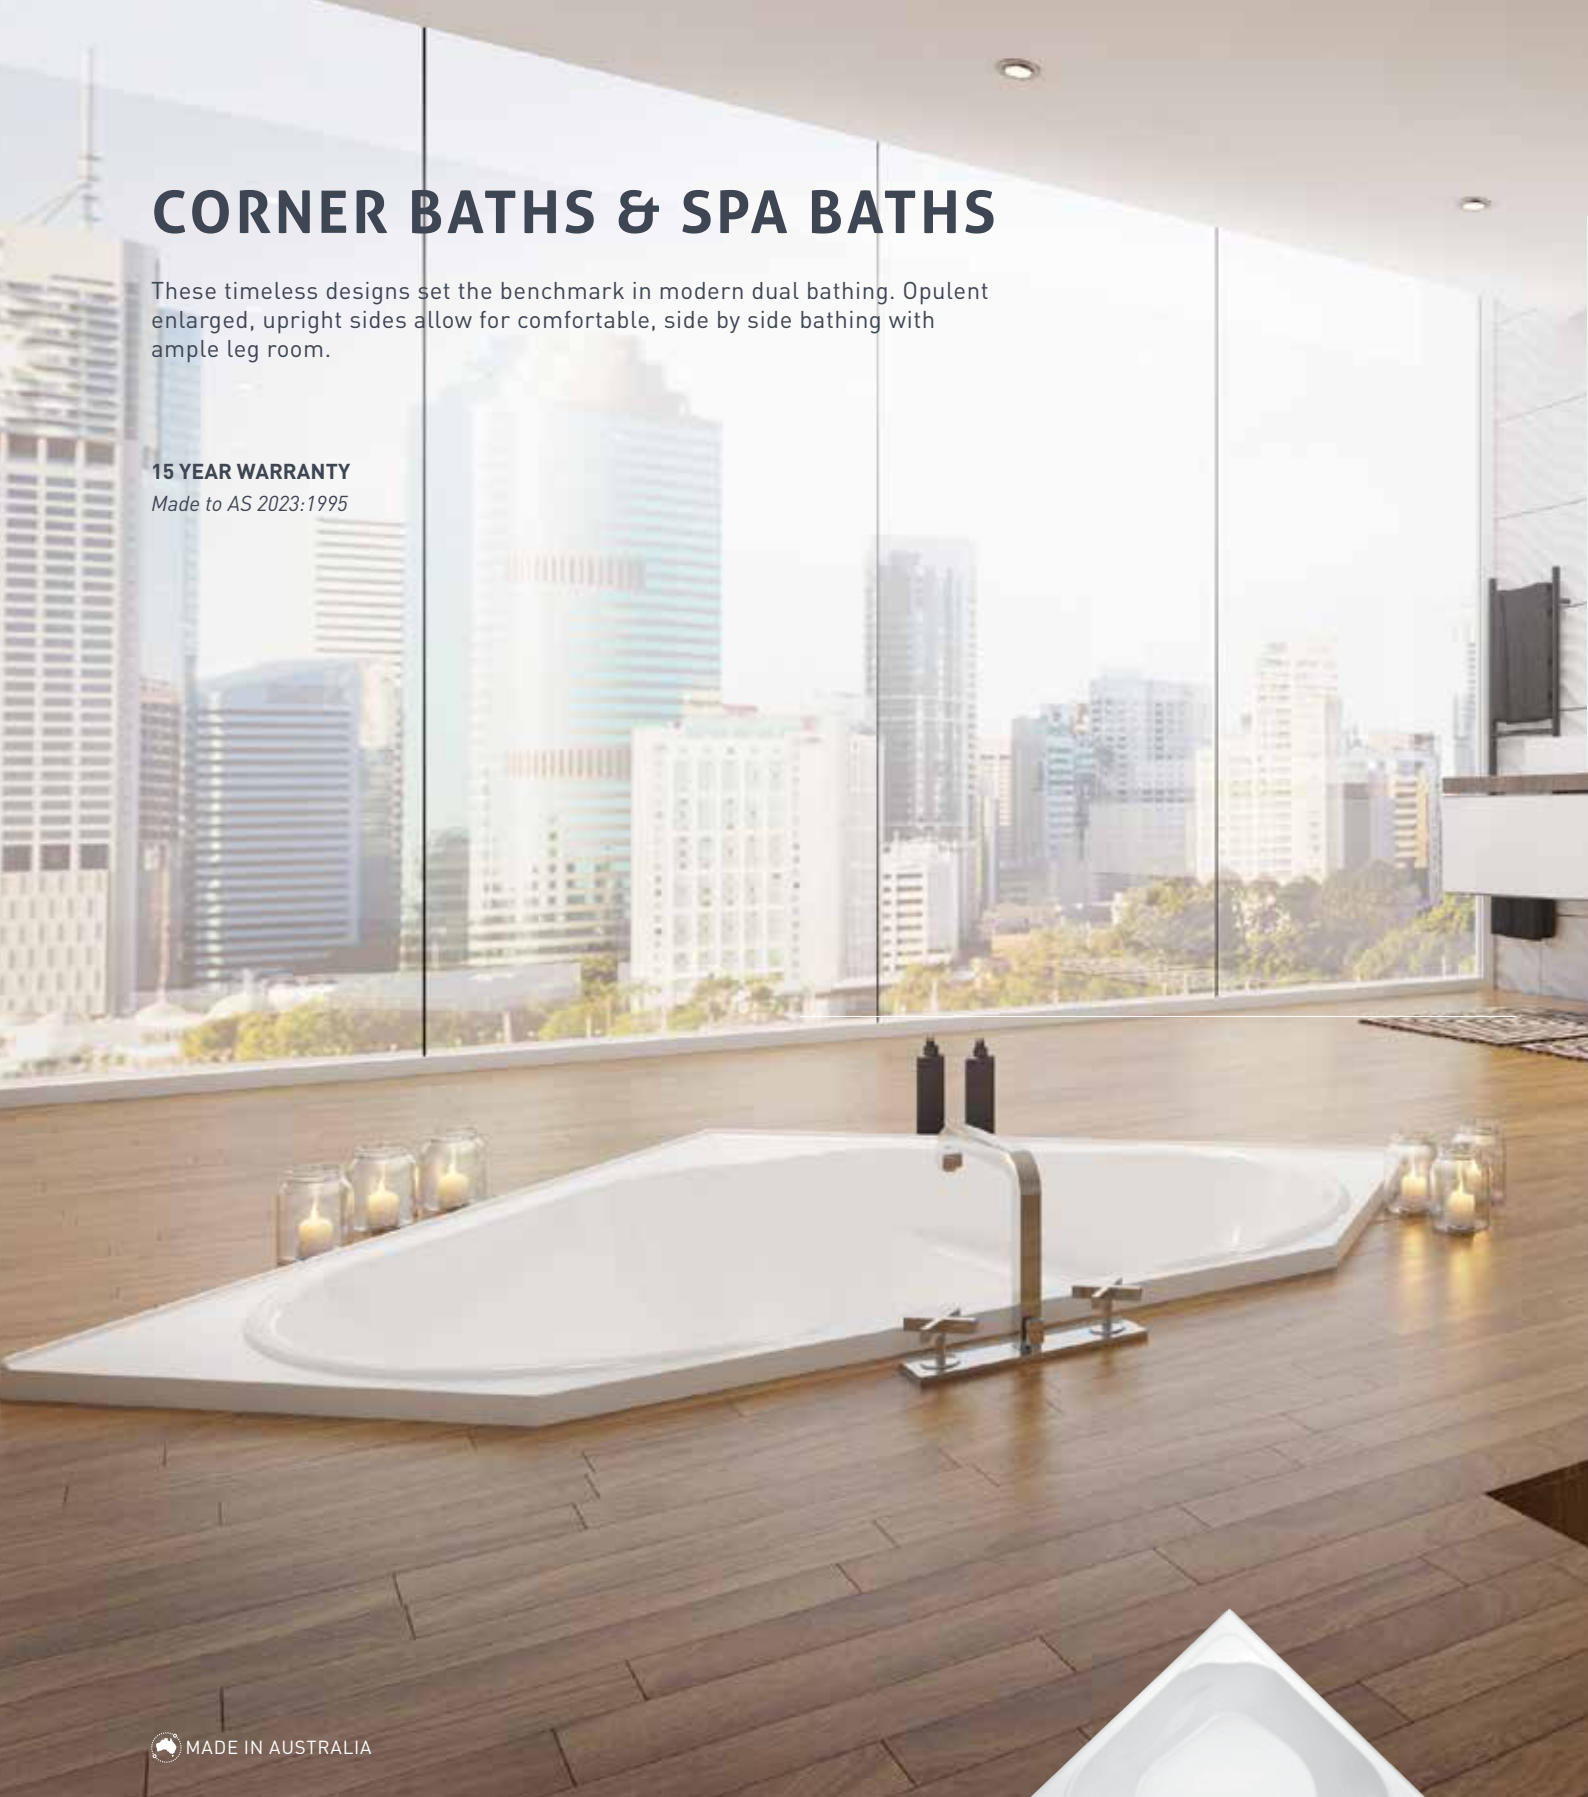

DUO CONTOUR SPA BATH
• 16 Jets ●●
DU1850CNPAWC

DUO DOLCE VITA SPA BATH
• 24 Jets ●●●●
DU1850DVSPAWC

UNO

ISLAND BATH - Premium Sanitary Grade Acrylic, High Gloss White

- Ergonomic lumbar support to cradle the back
- Maximised internal space for water efficiency & comfort

UNO DOLCE VITA SPA BATH
• 16 Jets ●●●
UN1700DVSPAWC

CORNER BATHS & SPA BATHS

These timeless designs set the benchmark in modern dual bathing. Opulent enlarged, upright sides allow for comfortable, side by side bathing with ample leg room.

15 YEAR WARRANTY

Made to AS 2023:1995

ANGELIQUE

INSET BATH/SPA BATH WITH TILE BEAD - Premium Sanitary Grade Acrylic, High Gloss White

The Angelique's timeless design features generous depth & additional features such as arm rests & ergonomic lumbar support that set the benchmark in corner bath design. Centre waste position.