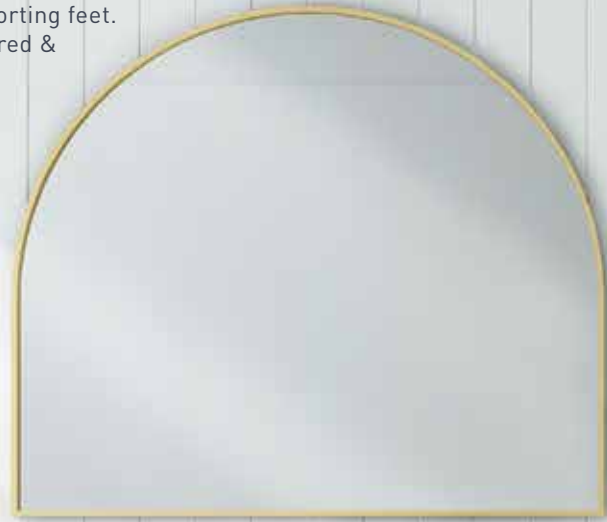

FREESTANDING BATHS

Decina's freestanding baths are a contemporary design innovation which make a stunning bathroom focal point. Inspired by the latest European trends, these designs are simple to install with adjustable self-supporting feet. Additional hobs, frames and tiling aren't required & there are no limitations on placement.

- Various lengths (1300mm - 1800mm) to suit any bathroom size
- For the full range of Decina bath & spa bath components & accessories see p. 35

A selection of Decina's freestanding baths can be fitted with an optional overflow outlet which takes any excess water back to the waste.

10 YEAR WARRANTY

Made to AS 2023:1995

VALENTINA

FREESTANDING BATH

Premium Sanitary Grade Acrylic, Matte White

Designed with smooth curves, this luxe, oval bath in matte white offers designer style without the expense of a solid surface bath. Integrated overflow & matte white plug included.

SIZE (l) x (w) x (d) mm

1500 x 800 x 600 (165L) VA1500WM

1700 x 800 x 600 (176L) VA1700WM

SLOT OVERFLOW

COSMO

FREESTANDING SOAKER BATH

Premium Sanitary Grade Acrylic, High Gloss White

The elegant soft curves of the Cosmo soaker bath, lends itself to a charming organic shape. This innovative design features a raised backrest for superior comfort.