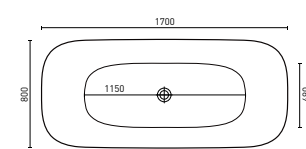

COSMO (P. 2)
1300 x 800 x 750 mm (240L)

SUZANA (P. 3)
1500 x 800 x 600 mm (182L)

MARCELLA (P. 3)
1700 x 730 x 835 mm (156L)

LOLA (P. 4)
1700 x 800 x 600 mm (198L)

FLORENCIA (P. 4)
1400 x 1400 x 600 mm (290L)