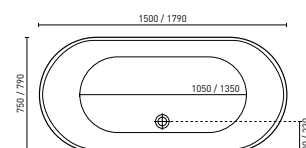

ELINEA (P. 7)
1500 x 750 x 580 mm (235L)
1790 x 790 x 570 mm (312L)