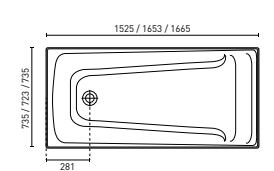

NOVARA (P. 16)
1525 x 735 x 447 mm (101L) tile bead
1653 x 723 x 435 mm (114L) no tile bead
1665 x 735 x 447 mm (114L) tile bead