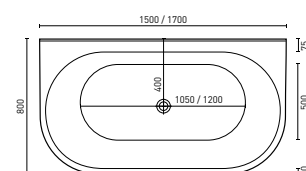

COOL (P. 6)
1500 x 750 x 580 mm (140L)
1790 x 790 x 580 mm (155L)

SHERATON (P. 7)
1600 x 750 x 595 mm (125L)

ELINEA (P. 7)
1500 x 750 x 580 mm (235L)
1790 x 790 x 570 mm (312L)

BACK-TO-WALL/CORNER FREESTANDING BATHS