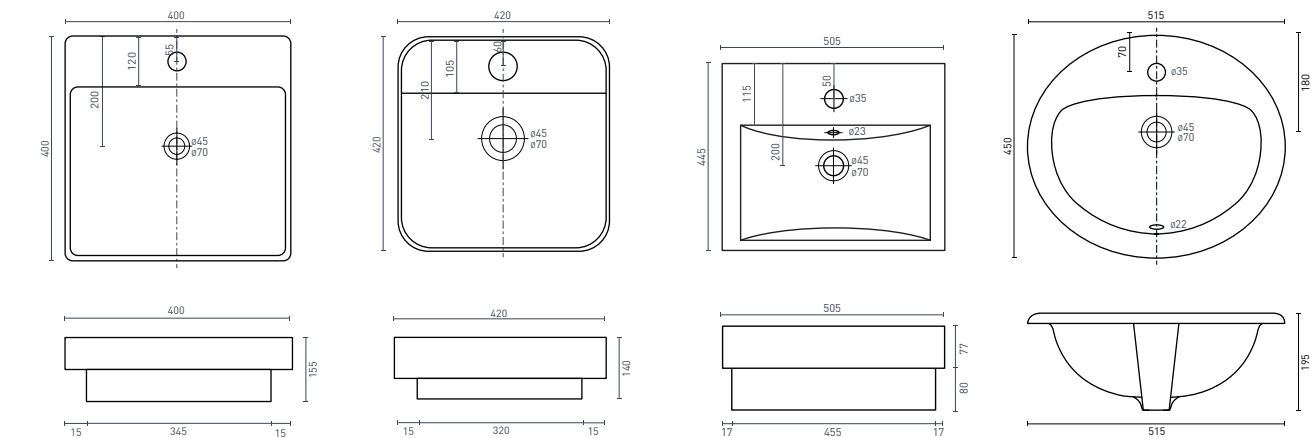

SEMI - INSET BASINS

ARIA - Square (p. 12)
400 x 400 x 155 (4.5L)

CARINA - Square (p. 12)
420 x 420 x 140 (7.8L)

NOVARA - Rectangle (p. 12)
505 x 445 x 157 (6L)

NOVARA - Oval (p. 12)
515 x 450 x 195 (4.45L)