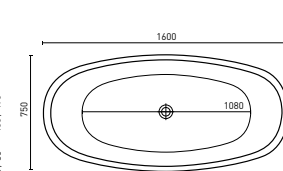

SHERATON (P. 7)
1600 x 750 x 595 mm (125L)