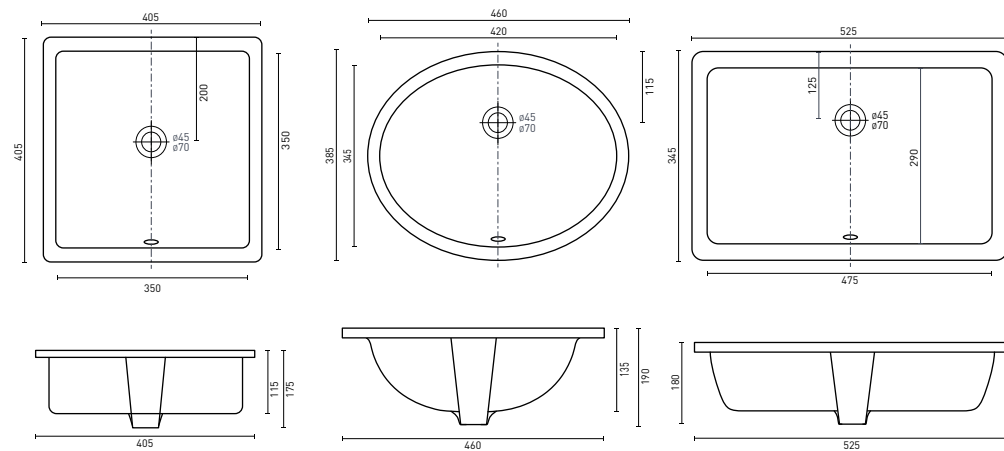

UNDERCOUNTER BASINS

CARINA - Square (p. 10)
405 x 405 x 175 (6.4L)

NOVARA - Oval (p. 10)
460 x 385 x 190 (5.2L)

SAN DIEGO - Rectangle (p. 10)
525 x 343 x 180 (7L)

WARRANTY PERIODS

Decina offers the following comprehensive warranties from the date of purchase, on the materials and manufacturing of the relevant products featured in this brochure. Warranty terms and conditions apply, for full details visit decina.com.au

BATHS & SPA BATHS	WARRANTY
Acrylic Inset/Island Baths & Shower Baths	15 years replacement product or parts /1 years parts & labour
EZI Frames/Base Support Frames/EZI Feet	15 years replacement product or parts /1 years parts & labour
Freestanding Baths	10 years replacement product or parts /1 year parts & labour
Spa Bath Shells & Pipework	10 years replacement product or parts /1 year parts & labour
Pressed Metal Baths	5 years replacement product or parts /1 year parts & labour
Spa Bath Pump	5 years replacement product or parts /1 year parts & labour
Spa Bath Jets/Fittings	5 years replacement product or parts /1 year parts & labour
Bath Wastes & Overflow Kits	1 year replacement product or parts
Bath Headrests	1 year replacement product or parts
Bath 40mm Pop-Up Removable Waste (WA001)	Lifetime replacement product or parts
SHOWERS, SHOWER SCREENS/SYSTEMS	WARRANTY
Shower Bases	10 years replacement product or parts /1 year parts & labour
Shower Towers	7 years replacement product or parts /1 year parts & labour
Shower Walls	5 years replacement product or parts /1 year parts & labour
Shower Screens/Panels	5 years replacement product or parts /1 year parts & labour
Shower Screen Seals	1 year replacement product or parts
Shower Wastes	1 year replacement product or parts
BASINS	WARRANTY
Basins (Vitreous China)	10 years replacement product or parts /1 year parts & labour
Basin Wastes	1 year replacement product or parts
TOILETS	WARRANTY
GEBERIT Sigma8 Inwall Cistern	15 years replacement product or parts/1 year parts & labour
R&T Inwall Cisterns	10 years replacement product or parts/1 year parts & labour
Toilet Suites (Cisterns & Vitreous China Toilet Pans)	10 years replacement product or parts/1 year parts & labour
Toilet Inlet & Outlet Valve Washers	1 year replacement product or parts
Toilet Suite Button Assembly & Flush/Access Plates	1 year replacement product or parts
Geberit Mechanical Flush/Access Plates	3 years replacement product or parts/1 year parts & labour
Geberit Inlet & Outlet Valve Products	3 years replacement product or parts/1 year parts & labour
Toilet Seats	1 year replacement product or parts

Note - The Warranties above apply only to products shown in this catalogue. Other products manufactured by Decina may have different warranty arrangements.

For more information & to view the full Decina range visit decina.com.au or call 1300 332 462.