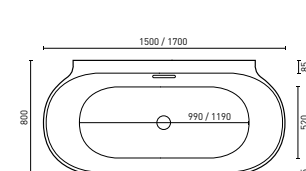

AURORA (P. 9)
1500 x 800 x 600 mm (135L)
1700 x 800 x 600 mm (162L)