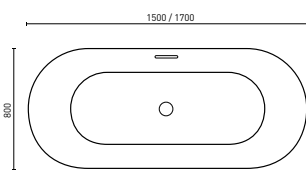

VALENTINA (P. 6)
1500 x 800 x 600 mm (165L)
1700 x 800 x 600 mm (176L)