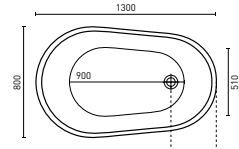

COSMO (P. 2)
1300 x 800 x 750 mm (240L)

SUZANA (P. 3)
1500 x 800 x 600 mm (182L)

MARCELLA (P. 3)
1700 x 730 x 835 mm (156L)

LOLA (P. 4)
1700 x 800 x 600 mm (198L)

FLORENCIA (P. 4)
1400 x 1400 x 600 mm (290L)