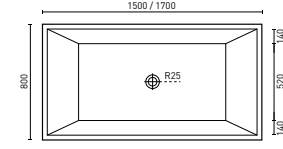

COSMO (P. 2)
1300 x 800 x 750 mm (240L)

SUZANA (P. 3)
1500 x 800 x 600 mm (182L)

MARCELLA (P. 3)
1700 x 730 x 835 mm (156L)

LOLA (P. 4)
1700 x 800 x 600 mm (198L)

FLORENCIA (P. 4)
1400 x 1400 x 600 mm (290L)