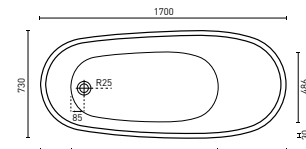

COSMO (P. 2)
1300 x 800 x 750 mm (240L)

SUZANA (P. 3)
1500 x 800 x 600 mm (182L)

MARCELLA (P. 3)
1700 x 730 x 835 mm (156L)

LOLA (P. 4)
1700 x 800 x 600 mm (198L)

FLORENCIA (P. 4)
1400 x 1400 x 600 mm (290L)