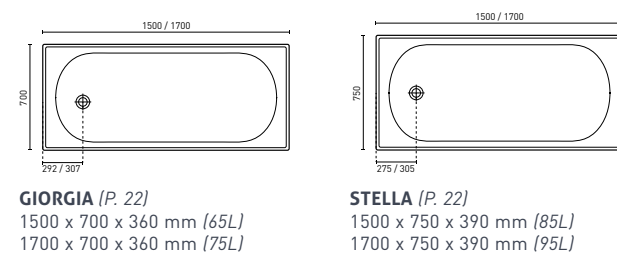

FABRINO (P. 16)
1525 x 765 x 400 mm (130L)
1675 x 765 x 400 mm (154L)

RECTANGLE & SQUARE ISLAND BATHS & SPA BATHS

CARINA (P. 17)
1525 x 765 x 440 mm (147L)
1675 x 765 x 440 mm (166L)
1750 x 805 x 480 mm (182L)

LAGO (P. 17)
1795 x 1050 x 490 mm (268L)

SAN DIEGO (P. 17)
1790 x 820 x 480 mm (194L)

VENICE (P. 17)
1400 x 1400 x 500 mm (370L)

OVAL ISLAND BATHS & SPA BATHS

CORNER INSET BATHS & SPA BATHS

PRESSED METAL BATHS