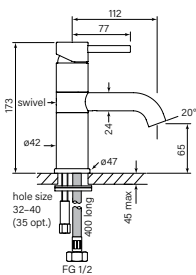

1. **$392 (-11 Chrome)**
2. $578 (-78 Switzrok Matte Black)
   - $578 (-80 Switzrok Matte White)
   - $663 (-55 Brushed Chrome)
   - $663 (-72 Brushed New Nickel)
   - $711 (-52 Polished New Nickel)
   - $711 (-74 Brushed Carbon)
   - $711 (-73 Brushed Graphite)
   - $711 (-53 Polished Terminus Copper)
   - $711 (-75 Brushed Terminus Copper)
   - $711 (-90 Raw Polished Brass)
   - $711 (-91 Raw Brushed Brass)
   - $711 (-84 Antique Brass Light)
   - $711 (-83 Antique Brass Medium)
   - $711 (-76 Discovery Bronze)
   - $711 (-79 Armada Bronze)
   - $711 (-50 Polished Admiralty Brass)
   - $711 (-70 Brushed Admiralty Brass)
   - $711 (-51 Polished Liberty Gold)
   - $711 (-71 Brushed Liberty Gold)