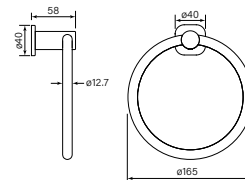

35162 Zeos Toilet Brush Holder

- Robust solid brass mount
- Glass bowl
- Replacement brushes & bowls available

$190	(-11 Chrome)
$297	(-78 Switzrok Matte Black)
$297	(-80 Switzrok Matte White)
$342	(-55 Brushed Chrome)
$342	(-72 Brushed New Nickel)
$372	(-52 Polished New Nickel)
$372	(-74 Brushed Carbon)
$372	(-73 Brushed Graphite)
$372	(-53 Polished Terminus Copper)
$372	(-75 Brushed Terminus Copper)
$372	(-90 Raw Polished Brass)
$372	(-91 Raw Brushed Brass)
$372	(-84 Antique Brass Light)
$372	(-83 Antique Brass Medium)
$372	(-76 Discovery Bronze)
$372	(-79 Armada Bronze)
$372	(-50 Polished Admiralty Brass)
$372	(-70 Brushed Admiralty Brass)
$372	(-51 Polished Liberty Gold)
$372	(-71 Brushed Liberty Gold)