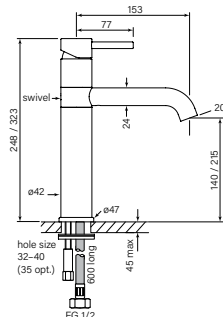

1. **$518 (-11 Chrome)**
2. $712 (-78 Switzrok Matte Black)
   - $712 (-80 Switzrok Matte White)
   - $813 (-55 Brushed Chrome)
   - $813 (-72 Brushed New Nickel)
   - $862 (-52 Polished New Nickel)
   - $862 (-74 Brushed Carbon)
   - $862 (-73 Brushed Graphite)
   - $862 (-53 Polished Terminus Copper)
   - $862 (-75 Brushed Terminus Copper)
   - $862 (-90 Raw Polished Brass)
   - $862 (-91 Raw Brushed Brass)
   - $862 (-84 Antique Brass Light)
   - $862 (-83 Antique Brass Medium)
   - $862 (-76 Discovery Bronze)
   - $862 (-79 Armada Bronze)
   - $862 (-50 Polished Admiralty Brass)
   - $862 (-70 Brushed Admiralty Brass)
   - $862 (-51 Polished Liberty Gold)
   - $862 (-71 Brushed Liberty Gold)