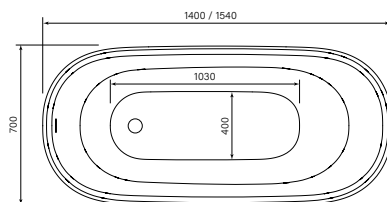

\$7191 (-33 Satin White)

30807
Silkstone Monz Apartment
Bath, 1500

30809
Silkstone Monz Apartment
Bath, 1400

- Solid engineered stone
- Includes built in overflow
- Includes pop up waste
- Dual wall construction
- 1540 x 700 mm (Model 30807)
- 1400 x 700 mm (Model 30809)
- 99 kg weight (Model 30807)
- 90 kg weight (Model 30809)
- 240 L capacity (Model 30807)
- 215 L capacity (Model 30809)
- Made in Europe
- 25 year warranty