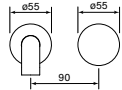

30949

Zero Progresiv Knurl Wall Bath Mixer Set, 150

- Half turn Progresiv ceramic valve
- Fine Knurled Handle
- Noggin depth 54 - 70 mm
- Match with Pegasi showers & accessories
- RIK & Fkit codes see page 182
- Free flow spout
- Spout reach 150 mm

$703	(-11 Chrome)
$1000	(-78 Switzrok Matte Black)
$1000	(-80 Switzrok Matte White)
$1119	(-55 Brushed Chrome)
$1119	(-72 Brushed New Nickel)
$1215	(-52 Polished New Nickel)
$1215	(-74 Brushed Carbon)
$1215	(-73 Brushed Graphite)
$1215	(-53 Polished Terminus Copper)
$1215	(-75 Brushed Terminus Copper)
$1215	(-90 Raw Polished Brass)
$1215	(-91 Raw Brushed Brass)
$1215	(-84 Antique Brass Light)
$1215	(-83 Antique Brass Medium)
$1215	(-76 Discovery Bronze)
$1215	(-79 Armada Bronze)
$1215	(-50 Polished Admiralty Brass)
$1215	(-70 Brushed Admiralty Brass)
$1215	(-51 Polished Liberty Gold)
$1215	(-71 Brushed Liberty Gold)

30950

Zero Progresiv Knurl Wall Bath Mixer Set, 200

- Half turn Progresiv ceramic valve
- Fine Knurled Handle
- Noggin depth 54 - 70 mm
- Match with Pegasi showers & accessories
- RIK & Fkit codes see page 182
- Free flow spout
- Spout reach 200 mm

$703	(-11 Chrome)
$1000	(-78 Switzrok Matte Black)
$1000	(-80 Switzrok Matte White)
$1119	(-55 Brushed Chrome)
$1119	(-72 Brushed New Nickel)
$1215	(-52 Polished New Nickel)
$1215	(-74 Brushed Carbon)
$1215	(-73 Brushed Graphite)
$1215	(-53 Polished Terminus Copper)
$1215	(-75 Brushed Terminus Copper)
$1215	(-90 Raw Polished Brass)
$1215	(-91 Raw Brushed Brass)
$1215	(-84 Antique Brass Light)
$1215	(-83 Antique Brass Medium)
$1215	(-76 Discovery Bronze)
$1215	(-79 Armada Bronze)
$1215	(-50 Polished Admiralty Brass)
$1215	(-70 Brushed Admiralty Brass)
$1215	(-51 Polished Liberty Gold)
$1215	(-71 Brushed Liberty Gold)