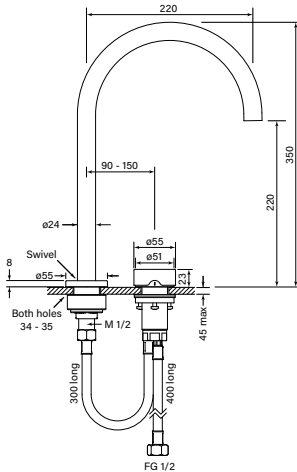

30905

Zero Progresiv Smooth Sink Mixer w. Pull Out, Curve

- Half turn Progresiv ceramic valve
- Smooth Handle
- Mount through 35 mm tap holes
- Match with Pegasi showers & accessories
- Swivel spout reach 220 mm
- Pull out nozzle 500mm
- S-flex stainless coil hose
- Strommglied PTFE runway
- WELS 4* 7.5 lpm

$1144 (-11 Chrome)

- $1370 (-78 Switzrok Matte Black)
- $1370 (-80 Switzrok Matte White)
- $1536 (-55 Brushed Chrome)
- $1536 (-72 Brushed New Nickel)
- $1691 (-52 Polished New Nickel)
- $1691 (-74 Brushed Carbon)
- $1691 (-73 Brushed Graphite)
- $1691 (-53 Polished Terminus Copper)
- $1691 (-75 Brushed Terminus Copper)
- $1691 (-90 Raw Polished Brass)
- $1691 (-91 Raw Brushed Brass)
- $1691 (-84 Antique Brass Light)
- $1691 (-83 Antique Brass Medium)
- $1691 (-76 Discovery Bronze)
- $1691 (-79 Armada Bronze)
- $1691 (-50 Polished Admiralty Brass)
- $1691 (-70 Brushed Admiralty Brass)
- $1691 (-51 Polished Liberty Gold)
- $1691 (-71 Brushed Liberty Gold)