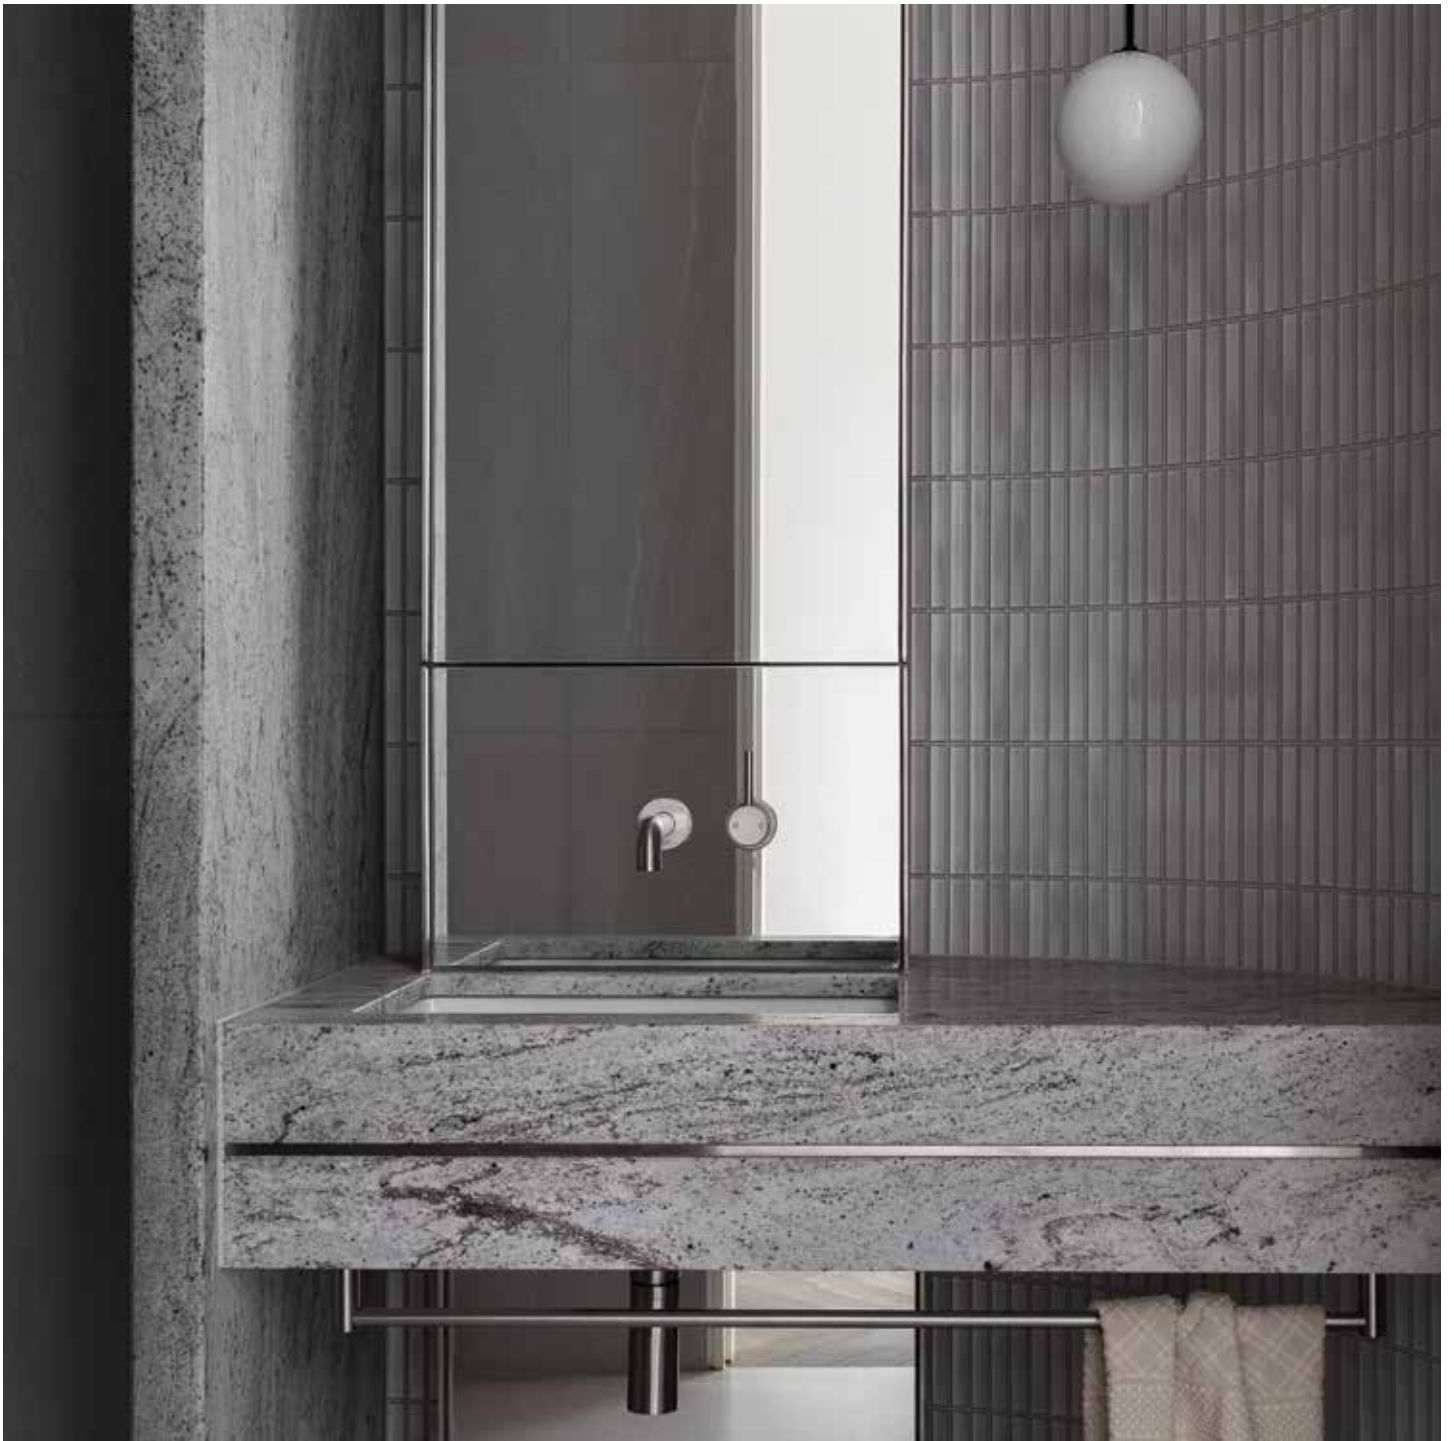

Models: 30655-72, 30700-72 and 34351-72

Pegasi

Pegasi is about perfect balance and crisp clean lines. Pegasi is round and minimalist and completely free of fuss.

Pegasi is Australian Made and includes a wide range of models and options to work with almost any situation in the bathroom or kitchen. Pegasi is a key collection for architects and designers due to the fine quality, the range of finishes available and the breadth of the range.