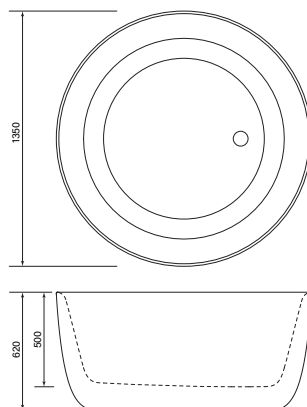

30812
Silkstone Henge Bath

- Solid engineered stone
- Includes built in overflow
- Includes pop up waste
- Dual wall construction
- 1350 x 620 mm
- 127 kg weight
- 400 L capacity
- Made in Europe
- Match with the Henge Basin
- 25 year warranty

$10000 (-33 Satin White)