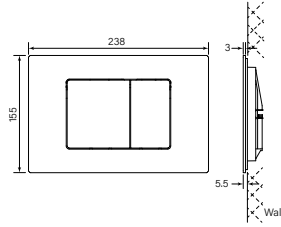

34400
Toilet Flush Plate

- Full brass construction
- Fits Geberit Sigma8 cistern
- Fits a standard 90mm stud wall (min 80mm)

$572 (-11 Chrome)

- $922 (-78 Switzrok Matte Black)
- $922 (-80 Switzrok Matte White)
- $1018 (-55 Brushed Chrome)
- $1018 (-72 Brushed New Nickel)
- $1155 (-52 Polished New Nickel)
- $1155 (-74 Brushed Carbon)
- $1155 (-73 Brushed Graphite)
- $1155 (-53 Polished Terminus Copper)
- $1155 (-75 Brushed Terminus Copper)
- $1155 (-90 Raw Polished Brass)
- $1155 (-91 Raw Brushed Brass)
- $1155 (-84 Antique Brass Light)
- $1155 (-83 Antique Brass Medium)
- $1155 (-76 Discovery Bronze)
- $1155 (-79 Armada Bronze)
- $1155 (-50 Polished Admiralty Brass)
- $1155 (-70 Brushed Admiralty Brass)
- $1155 (-51 Polished Liberty Gold)
- $1155 (-71 Brushed Liberty Gold)