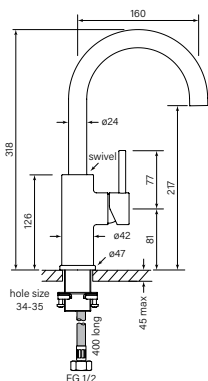

30644
Pegasi M Back Plate Basin Mixer 150

30647
Pegasi M Back Plate Bath Mixer 150

- WELS 5* 6 lpm (Basin)
- Reach 150 mm
- 2 stage flow step valve
- Includes Logikit™ body
- RIK & Fkit codes see page 181
- Bath mixers free flow
- Recessed aerator / straightener

$625	(-11 Chrome)
$840	(-78 Switzrok Matte Black)
$840	(-80 Switzrok Matte White)
$993	(-55 Brushed Chrome)
$993	(-72 Brushed New Nickel)
$1029	(-52 Polished New Nickel)
$1029	(-74 Brushed Carbon)
$1029	(-73 Brushed Graphite)
$1029	(-53 Polished Terminus Copper)
$1029	(-75 Brushed Terminus Copper)
$1029	(-90 Raw Polished Brass)
$1029	(-91 Raw Brushed Brass)
$1029	(-84 Antique Brass Light)
$1029	(-83 Antique Brass Medium)
$1029	(-76 Discovery Bronze)
$1029	(-79 Armada Bronze)
$1029	(-50 Polished Admiralty Brass)
$1029	(-70 Brushed Admiralty Brass)
$1029	(-51 Polished Liberty Gold)
$1029	(-71 Brushed Liberty Gold)

30645
Pegasi M Back Plate Basin Mixer 200

30648
Pegasi M Back Plate Bath Mixer 200

- WELS 5* 6 lpm (Basin)
- Reach 200 mm
- 2 stage flow step valve
- Includes Logikit™ body
- RIK & Fkit codes see page 181
- Bath mixers free flow
- Recessed aerator / straightener

$625	(-11 Chrome)
$840	(-78 Switzrok Matte Black)
$840	(-80 Switzrok Matte White)
$993	(-55 Brushed Chrome)
$993	(-72 Brushed New Nickel)
$1029	(-52 Polished New Nickel)
$1029	(-74 Brushed Carbon)
$1029	(-73 Brushed Graphite)
$1029	(-53 Polished Terminus Copper)
$1029	(-75 Brushed Terminus Copper)
$1029	(-90 Raw Polished Brass)
$1029	(-91 Raw Brushed Brass)
$1029	(-84 Antique Brass Light)
$1029	(-83 Antique Brass Medium)
$1029	(-76 Discovery Bronze)
$1029	(-79 Armada Bronze)
$1029	(-50 Polished Admiralty Brass)
$1029	(-70 Brushed Admiralty Brass)
$1029	(-51 Polished Liberty Gold)
$1029	(-71 Brushed Liberty Gold)