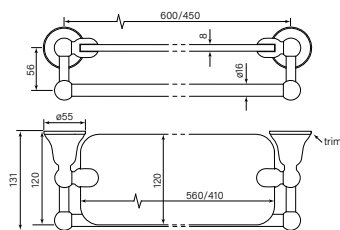

40140

Cascade Glass Shelf & Rail, 600

- Robust solid brass mount
- 600 mm centres
- 8 mm tempered polished glass

$322 (-11 Chrome)

- $322 (-12 Chrome + Gold)
- $451 (-78 Switzrok Matte Black)
- $451 (-80 Switzrok Matte White)
- $507 (-55 Brushed Chrome)
- $507 (-72 Brushed New Nickel)
- $544 (-52 Polished New Nickel)
- $544 (-74 Brushed Carbon)
- $544 (-73 Brushed Graphite)
- $544 (-53 Polished Terminus Copper)
- $544 (-75 Brushed Terminus Copper)
- $544 (-90 Raw Polished Brass)
- $544 (-91 Raw Brushed Brass)
- $544 (-84 Antique Brass Light)
- $544 (-83 Antique Brass Medium)
- $544 (-76 Discovery Bronze)
- $544 (-79 Armada Bronze)
- $544 (-50 Polished Admiralty Brass)
- $544 (-70 Brushed Admiralty Brass)
- $544 (-51 Polished Liberty Gold)
- $544 (-71 Brushed Liberty Gold)

40150

Cascade Glass Shelf & Rail, 450

- Robust solid brass mount
- 450 mm centres
- 8 mm tempered polished glass

$281 (-11 Chrome)

- $281 (-12 Chrome + Gold)
- $411 (-78 Switzrok Matte Black)
- $411 (-80 Switzrok Matte White)
- $464 (-55 Brushed Chrome)
- $464 (-72 Brushed New Nickel)
- $501 (-52 Polished New Nickel)
- $501 (-74 Brushed Carbon)
- $501 (-73 Brushed Graphite)
- $501 (-53 Polished Terminus Copper)
- $501 (-75 Brushed Terminus Copper)
- $501 (-90 Raw Polished Brass)
- $501 (-91 Raw Brushed Brass)
- $501 (-84 Antique Brass Light)
- $501 (-83 Antique Brass Medium)
- $501 (-76 Discovery Bronze)
- $501 (-79 Armada Bronze)
- $501 (-50 Polished Admiralty Brass)
- $501 (-70 Brushed Admiralty Brass)
- $501 (-51 Polished Liberty Gold)
- $501 (-71 Brushed Liberty Gold)