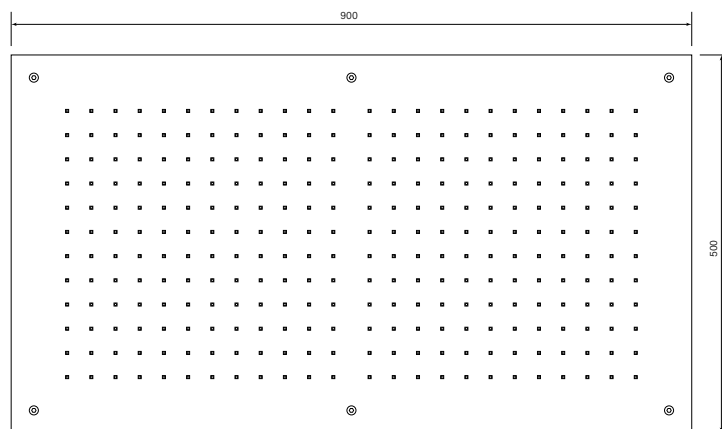

30785

Doccinox 500 x 900 Flush Ceiling Rain Shower

- 500 x 900 mm
- Fits flush to ceiling
- Includes metal mount frame
- * Polished stainless steel
- Made in Italy
- WELS 0* >16 lpm

$4752 (-11 Chrome)*

- $5705 (-78 Switzrok Matte Black)
- $5705 (-80 Switzrok Matte White)
- $5942 (-55 Brushed Chrome)
- $5942 (-72 Brushed New Nickel)
- $6181 (-52 Polished New Nickel)
- $6181 (-74 Brushed Carbon)
- $6181 (-73 Brushed Graphite)
- $6181 (-53 Polished Terminus Copper)
- $6181 (-75 Brushed Terminus Copper)
- N/A (-90 Raw Polished Brass)
- N/A (-91 Raw Brushed Brass)
- N/A (-84 Antique Brass Light)
- N/A (-83 Antique Brass Medium)
- $6181 (-76 Discovery Bronze)
- $6181 (-79 Armada Bronze)
- $6181 (-50 Polished Admiralty Brass)
- $6181 (-70 Brushed Admiralty Brass)
- $6181 (-51 Polished Liberty Gold)
- $6181 (-71 Brushed Liberty Gold)