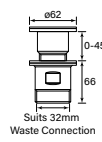

1. **$113 (-11 Chrome)**
2. $235 (-78 Switzrok Matte Black)
   - $235 (-80 Switzrok Matte White)
   - $285 (-55 Brushed Chrome)
   - $285 (-72 Brushed New Nickel)
   - $329 (-52 Polished New Nickel)
   - $329 (-74 Brushed Carbon)
   - $329 (-73 Brushed Graphite)
   - $329 (-53 Polished Terminus Copper)
   - $329 (-75 Brushed Terminus Copper)
   - $329 (-90 Raw Polished Brass)
   - $329 (-91 Raw Brushed Brass)
   - $329 (-84 Antique Brass Light)
   - $329 (-83 Antique Brass Medium)
   - $329 (-76 Discovery Bronze)
   - $329 (-79 Armada Bronze)
   - $329 (-50 Polished Admiralty Brass)
   - $329 (-70 Brushed Admiralty Brass)
   - $329 (-51 Polished Liberty Gold)
   - $329 (-71 Brushed Liberty Gold)