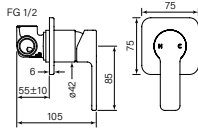

$358 (-11 Chrome)

- $498 (-78 Switzrok Matte Black)
- $498 (-80 Switzrok Matte White)
- $598 (-55 Brushed Chrome)
- $598 (-72 Brushed New Nickel)
- $631 (-52 Polished New Nickel)
- $631 (-74 Brushed Carbon)
- $631 (-73 Brushed Graphite)
- $631 (-53 Polished Terminus Copper)
- $631 (-75 Brushed Terminus Copper)
- $631 (-90 Raw Polished Brass)
- $631 (-91 Raw Brushed Brass)
- $631 (-84 Antique Brass Light)
- $631 (-83 Antique Brass Medium)
- $631 (-76 Discovery Bronze)
- $631 (-79 Armada Bronze)
- $631 (-50 Polished Admiralty Brass)
- $631 (-70 Brushed Admiralty Brass)
- $631 (-51 Polished Liberty Gold)
- $631 (-71 Brushed Liberty Gold)