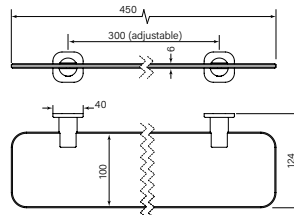

$155	(-11 Chrome)
$265	(-78 Switzrok Matte Black)
$265	(-80 Switzrok Matte White)
$306	(-55 Brushed Chrome)
$306	(-72 Brushed New Nickel)
$340	(-52 Polished New Nickel)
$340	(-74 Brushed Carbon)
$340	(-73 Brushed Graphite)
$340	(-53 Polished Terminus Copper)
$340	(-75 Brushed Terminus Copper)
$340	(-90 Raw Polished Brass)
$340	(-91 Raw Brushed Brass)
$340	(-84 Antique Brass Light)
$340	(-83 Antique Brass Medium)
$340	(-76 Discovery Bronze)
$340	(-79 Armada Bronze)
$340	(-50 Polished Admiralty Brass)
$340	(-70 Brushed Admiralty Brass)
$340	(-51 Polished Liberty Gold)
$340	(-71 Brushed Liberty Gold)