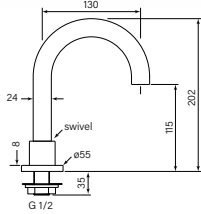

31860
Chisel D Basin Spout

- Coordinate with Pegasi showers and accessories
- Swivel spout reach 130 mm
- WELS 5* 6 lpm
- Tap hole size 22 - 32 mm

1. **$176 (-11 Chrome)**
2. $264 (-78 Switzrok Matte Black)
   - $264 (-80 Switzrok Matte White)
   - $317 (-55 Brushed Chrome)
   - $317 (-72 Brushed New Nickel)
   - $343 (-52 Polished New Nickel)
   - $343 (-74 Brushed Carbon)
   - $343 (-73 Brushed Graphite)
   - $343 (-53 Polished Terminus Copper)
   - $343 (-75 Brushed Terminus Copper)
   - $343 (-90 Raw Polished Brass)
   - $343 (-91 Raw Brushed Brass)
   - $343 (-84 Antique Brass Light)
   - $343 (-83 Antique Brass Medium)
   - $343 (-76 Discovery Bronze)
   - $343 (-79 Armada Bronze)
   - $343 (-50 Polished Admiralty Brass)
   - $343 (-70 Brushed Admiralty Brass)
   - $343 (-51 Polished Liberty Gold)
   - $343 (-71 Brushed Liberty Gold)