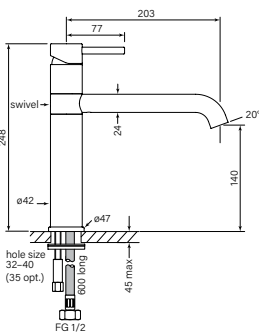

$455 (-11 Chrome)

- $650 (-78 Switzrok Matte Black)
- $650 (-80 Switzrok Matte White)
- $750 (-55 Brushed Chrome)
- $750 (-72 Brushed New Nickel)
- $799 (-52 Polished New Nickel)
- $799 (-74 Brushed Carbon)
- $799 (-73 Brushed Graphite)
- $799 (-53 Polished Terminus Copper)
- $799 (-75 Brushed Terminus Copper)
- $799 (-90 Raw Polished Brass)
- $799 (-91 Raw Brushed Brass)
- $799 (-84 Antique Brass Light)
- $799 (-83 Antique Brass Medium)
- $799 (-76 Discovery Bronze)
- $799 (-79 Armada Bronze)
- $799 (-50 Polished Admiralty Brass)
- $799 (-70 Brushed Admiralty Brass)
- $799 (-51 Polished Liberty Gold)
- $799 (-71 Brushed Liberty Gold)