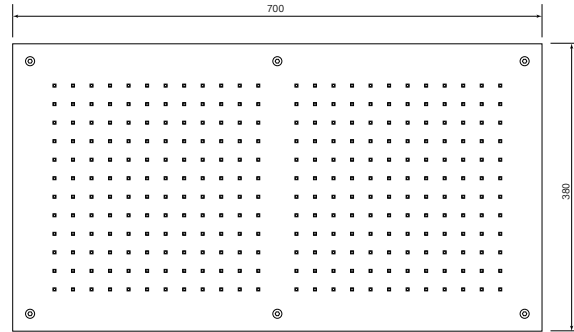

30781

Doccinox 380 x 700 Flush Ceiling Rain Shower

- 380 x 700 mm
- Fits flush to ceiling
- Includes metal mount frame
- * Polished stainless steel
- Made in Italy
- WELS 0* >16 lpm

$3918 (-11 Chrome)*

- $4632 (-78 Switzrok Matte Black)
- $4632 (-80 Switzrok Matte White)
- $4811 (-55 Brushed Chrome)
- $4811 (-72 Brushed New Nickel)
- $4989 (-52 Polished New Nickel)
- $4989 (-74 Brushed Carbon)
- $4989 (-73 Brushed Graphite)
- $4989 (-53 Polished Terminus Copper)
- $4989 (-75 Brushed Terminus Copper)
- N/A (-90 Raw Polished Brass)
- N/A (-91 Raw Brushed Brass)
- N/A (-84 Antique Brass Light)
- N/A (-83 Antique Brass Medium)
- $4989 (-76 Discovery Bronze)
- $4989 (-79 Armada Bronze)
- $4989 (-50 Polished Admiralty Brass)
- $4989 (-70 Brushed Admiralty Brass)
- $4989 (-51 Polished Liberty Gold)
- $4989 (-71 Brushed Liberty Gold)