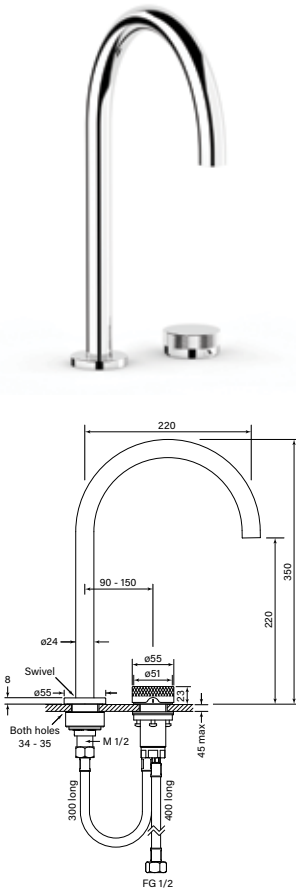

30943

Zero Progresiv Knurl Sink Mixer Curve

- Half turn Progresiv ceramic valve
- Fine Knurled Handle
- Mount through 35 mm tap holes
- Match with Pegasi showers & accessories
- Swivel spout reach 220 mm
- WELS 4* 7.5 lpm

$762 (-11 Chrome)

- $1048 (-78 Switzrok Matte Black)
- $1048 (-80 Switzrok Matte White)
- $1167 (-55 Brushed Chrome)
- $1167 (-72 Brushed New Nickel)
- $1262 (-52 Polished New Nickel)
- $1262 (-74 Brushed Carbon)
- $1262 (-73 Brushed Graphite)
- $1262 (-53 Polished Terminus Copper)
- $1262 (-75 Brushed Terminus Copper)
- $1262 (-90 Raw Polished Brass)
- $1262 (-91 Raw Brushed Brass)
- $1262 (-84 Antique Brass Light)
- $1262 (-83 Antique Brass Medium)
- $1262 (-76 Discovery Bronze)
- $1262 (-79 Armada Bronze)
- $1262 (-50 Polished Admiralty Brass)
- $1262 (-70 Brushed Admiralty Brass)
- $1262 (-51 Polished Liberty Gold)
- $1262 (-71 Brushed Liberty Gold)