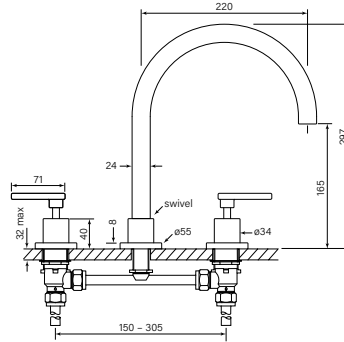

31791
Chisel D Lever Sink Set Hob

31792
Chisel D Lever Spa Set Hob

- Coordinate with Pegasi showers and accessories
- Smooth action ceramic disc valves
- ¼ turn lever handles
- Swivel spout reach 220 mm
- Max 32 mm mount thickness
- WELS 4* 7.5 lpm (sink)
- Free flow spa set