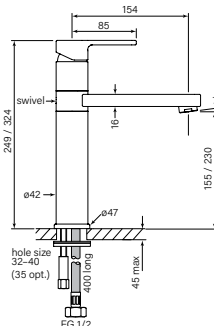

1. **$518 (-11 Chrome)**
2. $712 (-78 Switzrok Matte Black)
   - $712 (-80 Switzrok Matte White)
   - $813 (-55 Brushed Chrome)
   - $813 (-72 Brushed New Nickel)
   - $862 (-52 Polished New Nickel)
   - $862 (-74 Brushed Carbon)
   - $862 (-73 Brushed Graphite)
   - $862 (-53 Polished Terminus Copper)
   - $862 (-75 Brushed Terminus Copper)
   - $862 (-90 Raw Polished Brass)
   - $862 (-91 Raw Brushed Brass)
   - $862 (-84 Antique Brass Light)
   - $862 (-83 Antique Brass Medium)
   - $862 (-76 Discovery Bronze)
   - $862 (-79 Armada Bronze)
   - $862 (-50 Polished Admiralty Brass)
   - $862 (-70 Brushed Admiralty Brass)
   - $862 (-51 Polished Liberty Gold)
   - $862 (-71 Brushed Liberty Gold)