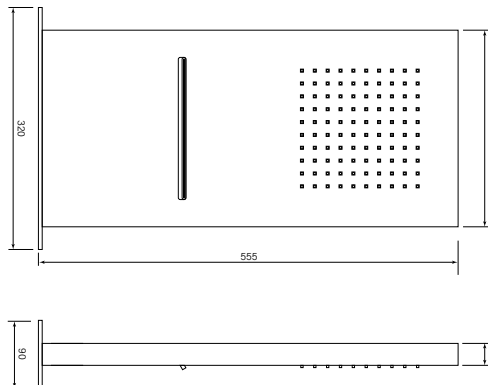

30787
Doccinox 260 x 555 Wall Rain & Blade Shower

- 260 x 555 mm
- Includes wall mount kit
- * Polished stainless steel
- Includes rain and dual blade outlets
- Made in Italy
- WELS 0* >16 lpm

1. **$2370 (-11 Chrome)***
2. $2846 (-78 Switzrok Matte Black)
   - $2846 (-80 Switzrok Matte White)
   - $2965 (-55 Brushed Chrome)
   - $2965 (-72 Brushed New Nickel)
   - $3085 (-52 Polished New Nickel)
   - $3085 (-74 Brushed Carbon)
   - $3085 (-73 Brushed Graphite)
   - $3085 (-53 Polished Terminus Copper)
   - $3085 (-75 Brushed Terminus Copper)
   - N/A (-90 Raw Polished Brass)
   - N/A (-91 Raw Brushed Brass)
   - N/A (-84 Antique Brass Light)
   - N/A (-83 Antique Brass Medium)
   - $3085 (-76 Discovery Bronze)
   - $3085 (-79 Armada Bronze)
   - $3085 (-50 Polished Admiralty Brass)
   - $3085 (-70 Brushed Admiralty Brass)
   - $3085 (-51 Polished Liberty Gold)
   - $3085 (-71 Brushed Liberty Gold)