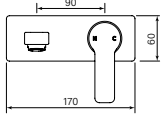

35120

Zeos Back Plate Basin Mixer
150

35123

Zeos Back Plate Bath Mixer
150

- Solid brass handle
- WELS 5* 6 lpm (Basin)
- Reach 150 mm
- 2 stage flow step cartridge
- Includes Logikit™ body
- RIK & Fkit codes see page 181
- Bath mixer free flow

$625 (-11 Chrome)

$840 (-78 Switzrok Matte Black)
$840 (-80 Switzrok Matte White)
$993 (-55 Brushed Chrome)
$993 (-72 Brushed New Nickel)
$1029 (-52 Polished New Nickel)
$1029 (-74 Brushed Carbon)
$1029 (-73 Brushed Graphite)
$1029 (-53 Polished Terminus Copper)
$1029 (-75 Brushed Terminus Copper)
$1029 (-90 Raw Polished Brass)
$1029 (-91 Raw Brushed Brass)
$1029 (-84 Antique Brass Light)
$1029 (-83 Antique Brass Medium)
$1029 (-76 Discovery Bronze)
$1029 (-79 Armada Bronze)
$1029 (-50 Polished Admiralty Brass)
$1029 (-70 Brushed Admiralty Brass)
$1029 (-51 Polished Liberty Gold)
$1029 (-71 Brushed Liberty Gold)

35121

Zeos Back Plate Basin Mixer
200

35124

Zeos Back Plate Bath Mixer
200

- Solid brass handle
- WELS 5* 6 lpm (Basin)
- Reach 200 mm
- 2 stage flow step cartridge
- Includes Logikit™ body
- RIK & Fkit codes see page 181
- Bath mixer free flow

$625 (-11 Chrome)

$840 (-78 Switzrok Matte Black)
$840 (-80 Switzrok Matte White)
$993 (-55 Brushed Chrome)
$993 (-72 Brushed New Nickel)
$1029 (-52 Polished New Nickel)
$1029 (-74 Brushed Carbon)
$1029 (-73 Brushed Graphite)
$1029 (-53 Polished Terminus Copper)
$1029 (-75 Brushed Terminus Copper)
$1029 (-90 Raw Polished Brass)
$1029 (-91 Raw Brushed Brass)
$1029 (-84 Antique Brass Light)
$1029 (-83 Antique Brass Medium)
$1029 (-76 Discovery Bronze)
$1029 (-79 Armada Bronze)
$1029 (-50 Polished Admiralty Brass)
$1029 (-70 Brushed Admiralty Brass)
$1029 (-51 Polished Liberty Gold)
$1029 (-71 Brushed Liberty Gold)

35122

Zeos Back Plate Basin Mixer
250

35125