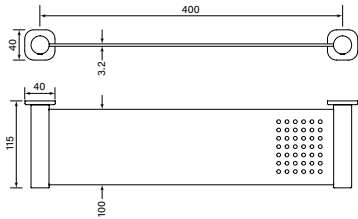

1. **$302 (-11 Chrome)**
2. $429 (-78 Switzrok Matte Black)
   - $429 (-80 Switzrok Matte White)
   - $480 (-55 Brushed Chrome)
   - $480 (-72 Brushed New Nickel)
   - $518 (-52 Polished New Nickel)
   - $518 (-74 Brushed Carbon)
   - $518 (-73 Brushed Graphite)
   - $518 (-53 Polished Terminus Copper)
   - $518 (-75 Brushed Terminus Copper)
   - $518 (-90 Raw Polished Brass)
   - $518 (-91 Raw Brushed Brass)
   - $518 (-84 Antique Brass Light)
   - $518 (-83 Antique Brass Medium)
   - $518 (-76 Discovery Bronze)
   - $518 (-79 Armada Bronze)
   - $518 (-50 Polished Admiralty Brass)
   - $518 (-70 Brushed Admiralty Brass)
   - $518 (-51 Polished Liberty Gold)
   - $518 (-71 Brushed Liberty Gold)