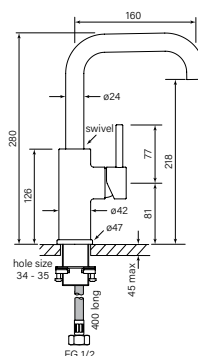

30697
Pegasi M Basin Mixer Curve 160

- WELS 5* 6 lpm
- Swivel spout reach 160 mm
- 2 stage flow step valve
- Recessed aerator
- Tap hole size 34-35 mm

$455	(-11 Chrome)
$640	(-78 Switzrok Matte Black)
$640	(-80 Switzrok Matte White)
$728	(-55 Brushed Chrome)
$728	(-72 Brushed New Nickel)
$770	(-52 Polished New Nickel)
$770	(-74 Brushed Carbon)
$770	(-73 Brushed Graphite)
$770	(-53 Polished Terminus Copper)
$770	(-75 Brushed Terminus Copper)
$770	(-90 Raw Polished Brass)
$770	(-91 Raw Brushed Brass)
$770	(-84 Antique Brass Light)
$770	(-83 Antique Brass Medium)
$770	(-76 Discovery Bronze)
$770	(-79 Armada Bronze)
$770	(-50 Polished Admiralty Brass)
$770	(-70 Brushed Admiralty Brass)
$770	(-51 Polished Liberty Gold)
$770	(-71 Brushed Liberty Gold)