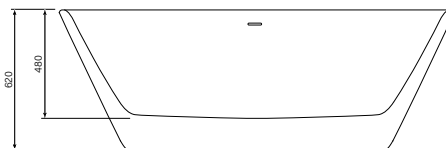

30800
Silkstone Elbe Bath

- Solid engineered stone
- Includes built in overflow
- Includes pop up waste
- Dual wall construction
- 1740 x 770 mm
- 104 kg weight
- 230 L capacity
- Made in Europe
- 25 year warranty

$7191 (-33 Satin White)