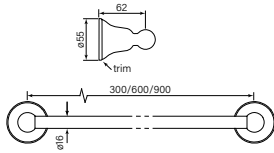

40000
Cascade Towel Rail Single
900

- Robust solid brass mount
- 900 mm centres
- Can be cut shorter

$159	(-11 Chrome)
$159	(-12 Chrome + Gold)
$287	(-78 Switzrok Matte Black)
$287	(-80 Switzrok Matte White)
$338	(-55 Brushed Chrome)
$338	(-72 Brushed New Nickel)
$375	(-52 Polished New Nickel)
$375	(-74 Brushed Carbon)
$375	(-73 Brushed Graphite)
$375	(-53 Polished Terminus Copper)
$375	(-75 Brushed Terminus Copper)
$375	(-90 Raw Polished Brass)
$375	(-91 Raw Brushed Brass)
$375	(-84 Antique Brass Light)
$375	(-83 Antique Brass Medium)
$375	(-76 Discovery Bronze)
$375	(-79 Armada Bronze)
$375	(-50 Polished Admiralty Brass)
$375	(-70 Brushed Admiralty Brass)
$375	(-51 Polished Liberty Gold)
$375	(-71 Brushed Liberty Gold)

40010
Cascade Towel Rail Single
600

- Robust solid brass mount
- 600 mm centres
- Can be cut shorter

$141	(-11 Chrome)
$141	(-12 Chrome + Gold)
$268	(-78 Switzrok Matte Black)
$268	(-80 Switzrok Matte White)
$317	(-55 Brushed Chrome)
$317	(-72 Brushed New Nickel)
$354	(-52 Polished New Nickel)
$354	(-74 Brushed Carbon)
$354	(-73 Brushed Graphite)
$354	(-53 Polished Terminus Copper)
$354	(-75 Brushed Terminus Copper)
$354	(-90 Raw Polished Brass)
$354	(-91 Raw Brushed Brass)
$354	(-84 Antique Brass Light)
$354	(-83 Antique Brass Medium)
$354	(-76 Discovery Bronze)
$354	(-79 Armada Bronze)
$354	(-50 Polished Admiralty Brass)
$354	(-70 Brushed Admiralty Brass)
$354	(-51 Polished Liberty Gold)
$354	(-71 Brushed Liberty Gold)

40091
Cascade Hand Towel Rail
Single 300

- Robust solid brass mount
- 300 mm centres
- Can be cut shorter

$134	(-11 Chrome)
$134	(-12 Chrome + Gold)
$253	(-78 Switzrok Matte Black)
$253	(-80 Switzrok Matte White)
$303	(-55 Brushed Chrome)
$303	(-72 Brushed New Nickel)
$345	(-52 Polished New Nickel)
$345	(-74 Brushed Carbon)
$345	(-73 Brushed Graphite)
$345	(-53 Polished Terminus Copper)
$345	(-75 Brushed Terminus Copper)
$345	(-90 Raw Polished Brass)
$345	(-91 Raw Brushed Brass)
$345	(-84 Antique Brass Light)
$345	(-83 Antique Brass Medium)
$345	(-76 Discovery Bronze)
$345	(-79 Armada Bronze)
$345	(-50 Polished Admiralty Brass)
$345	(-70 Brushed Admiralty Brass)
$345	(-51 Polished Liberty Gold)
$345	(-71 Brushed Liberty Gold)