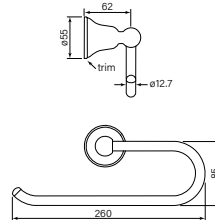

40080 Cascade Toilet Roll Holder

- Robust solid brass mount
- Swivel stirrup
- Fits one toilet roll
- Reverse orientation on request

\$100	(-11 Chrome)
\$100	(-12 Chrome + Gold)
\$231	(-78 Switzrok Matte Black)
\$231	(-80 Switzrok Matte White)
\$277	(-55 Brushed Chrome)
\$277	(-72 Brushed New Nickel)
\$314	(-52 Polished New Nickel)
\$314	(-74 Brushed Carbon)
\$314	(-73 Brushed Graphite)
\$314	(-53 Polished Terminus Copper)
\$314	(-75 Brushed Terminus Copper)
\$314	(-90 Raw Polished Brass)
\$314	(-91 Raw Brushed Brass)
\$314	(-84 Antique Brass Light)
\$314	(-83 Antique Brass Medium)
\$314	(-76 Discovery Bronze)
\$314	(-79 Armada Bronze)
\$314	(-50 Polished Admiralty Brass)
\$314	(-70 Brushed Admiralty Brass)
\$314	(-51 Polished Liberty Gold)
\$314	(-71 Brushed Liberty Gold)