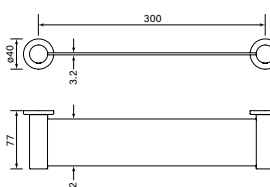

$227 (-11 Chrome)

- $354 (-78 Switzrok Matte Black)
- $354 (-80 Switzrok Matte White)
- $404 (-55 Brushed Chrome)
- $404 (-72 Brushed New Nickel)
- $442 (-52 Polished New Nickel)
- $442 (-74 Brushed Carbon)
- $442 (-73 Brushed Graphite)
- $442 (-53 Polished Terminus Copper)
- $442 (-75 Brushed Terminus Copper)
- $442 (-90 Raw Polished Brass)
- $442 (-91 Raw Brushed Brass)
- $442 (-84 Antique Brass Light)
- $442 (-83 Antique Brass Medium)
- $442 (-76 Discovery Bronze)
- $442 (-79 Armada Bronze)
- $442 (-50 Polished Admiralty Brass)
- $442 (-70 Brushed Admiralty Brass)
- $442 (-51 Polished Liberty Gold)
- $442 (-71 Brushed Liberty Gold)

30717
Pegasi Soap Dish, Metal

- Robust solid brass mount
- 40 mm round flanges
- Solid brass or stainless shelf
- Stylish round drain holes

$152 (-11 Chrome)

- $253 (-78 Switzrok Matte Black)
- $253 (-80 Switzrok Matte White)
- $292 (-55 Brushed Chrome)
- $292 (-72 Brushed New Nickel)
- $330 (-52 Polished New Nickel)
- $330 (-74 Brushed Carbon)
- $330 (-73 Brushed Graphite)
- $330 (-53 Polished Terminus Copper)
- $330 (-75 Brushed Terminus Copper)
- $330 (-90 Raw Polished Brass)
- $330 (-91 Raw Brushed Brass)
- $330 (-84 Antique Brass Light)
- $330 (-83 Antique Brass Medium)
- $330 (-76 Discovery Bronze)
- $330 (-79 Armada Bronze)
- $330 (-50 Polished Admiralty Brass)
- $330 (-70 Brushed Admiralty Brass)
- $330 (-51 Polished Liberty Gold)
- $330 (-71 Brushed Liberty Gold)