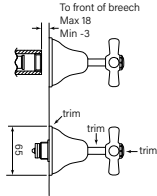

$201	(-11 Chrome)
$240	(-12 Chrome + Gold)
$367	(-78 Switzrok Matte Black)
$367	(-80 Switzrok Matte White)
$439	(-55 Brushed Chrome)
$439	(-72 Brushed New Nickel)
$475	(-52 Polished New Nickel)
$475	(-74 Brushed Carbon)
$475	(-73 Brushed Graphite)
$475	(-53 Polished Terminus Copper)
$475	(-75 Brushed Terminus Copper)
$475	(-90 Raw Polished Brass)
$475	(-91 Raw Brushed Brass)
$475	(-84 Antique Brass Light)
$475	(-83 Antique Brass Medium)
$475	(-76 Discovery Bronze)
$475	(-79 Armada Bronze)
$475	(-50 Polished Admiralty Brass)
$475	(-70 Brushed Admiralty Brass)
$475	(-51 Polished Liberty Gold)
$475	(-71 Brushed Liberty Gold)