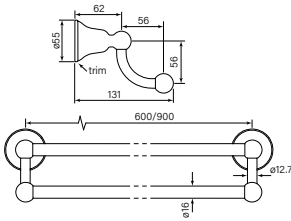

40020
Cascade Towel Rail Double
900

- Robust solid brass mount
- 900 mm centres
- Can be cut shorter

$218	(-11 Chrome)
$218	(-12 Chrome + Gold)
$369	(-78 Switzrok Matte Black)
$369	(-80 Switzrok Matte White)
$420	(-55 Brushed Chrome)
$420	(-72 Brushed New Nickel)
$457	(-52 Polished New Nickel)
$457	(-74 Brushed Carbon)
$457	(-73 Brushed Graphite)
$457	(-53 Polished Terminus Copper)
$457	(-75 Brushed Terminus Copper)
$457	(-90 Raw Polished Brass)
$457	(-91 Raw Brushed Brass)
$457	(-84 Antique Brass Light)
$457	(-83 Antique Brass Medium)
$457	(-76 Discovery Bronze)
$457	(-79 Armada Bronze)
$457	(-50 Polished Admiralty Brass)
$457	(-70 Brushed Admiralty Brass)
$457	(-51 Polished Liberty Gold)
$457	(-71 Brushed Liberty Gold)

40030
Cascade Towel Rail Double
600

- Robust solid brass mount
- 600 mm centres
- Can be cut shorter

$201	(-11 Chrome)
$201	(-12 Chrome + Gold)
$348	(-78 Switzrok Matte Black)
$348	(-80 Switzrok Matte White)
$399	(-55 Brushed Chrome)
$399	(-72 Brushed New Nickel)
$439	(-52 Polished New Nickel)
$439	(-74 Brushed Carbon)
$439	(-73 Brushed Graphite)
$439	(-53 Polished Terminus Copper)
$439	(-75 Brushed Terminus Copper)
$439	(-90 Raw Polished Brass)
$439	(-91 Raw Brushed Brass)
$439	(-84 Antique Brass Light)
$439	(-83 Antique Brass Medium)
$439	(-76 Discovery Bronze)
$439	(-79 Armada Bronze)
$439	(-50 Polished Admiralty Brass)
$439	(-70 Brushed Admiralty Brass)
$439	(-51 Polished Liberty Gold)
$439	(-71 Brushed Liberty Gold)