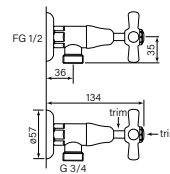

$201	(-11 Chrome)
$240	(-12 Chrome + Gold)
$367	(-78 Switzrok Matte Black)
$367	(-80 Switzrok Matte White)
$439	(-55 Brushed Chrome)
$439	(-72 Brushed New Nickel)
$475	(-52 Polished New Nickel)
$475	(-74 Brushed Carbon)
$475	(-73 Brushed Graphite)
$475	(-53 Polished Terminus Copper)
$475	(-75 Brushed Terminus Copper)
$475	(-90 Raw Polished Brass)
$475	(-91 Raw Brushed Brass)
$475	(-84 Antique Brass Light)
$475	(-83 Antique Brass Medium)
$475	(-76 Discovery Bronze)
$475	(-79 Armada Bronze)
$475	(-50 Polished Admiralty Brass)
$475	(-70 Brushed Admiralty Brass)
$475	(-51 Polished Liberty Gold)
$475	(-71 Brushed Liberty Gold)