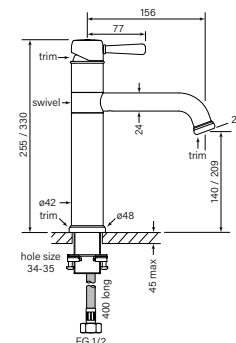

30565
Cascade Basin Mixer, Swivel, Tall

- WELS 5* 6 lpm
- Swivel spout reach 156 mm
- 2 stage Flowstep™ valve
- Tap Hole 34-35 mm
- Spout height 140 mm (30564)
- Spout height 209 mm (30565)

1. **$708 (-11 Chrome)**
   $871 (-12 Chrome + Gold)
   $909 (-78 Switzrok Matte Black)
   $909 (-80 Switzrok Matte White)
   $996 (-55 Brushed Chrome)
   $996 (-72 Brushed New Nickel)
   $1035 (-52 Polished New Nickel)
   $1035 (-74 Brushed Carbon)
   $1035 (-73 Brushed Graphite)
   $1035 (-53 Polished Terminus Copper)
   $1035 (-75 Brushed Terminus Copper)
   $1035 (-90 Raw Polished Brass)
   $1035 (-91 Raw Brushed Brass)
   $1035 (-84 Antique Brass Light)
   $1035 (-83 Antique Brass Medium)
   $1035 (-76 Discovery Bronze)
   $1035 (-79 Armada Bronze)
   $1035 (-50 Polished Admiralty Brass)
   $1035 (-70 Brushed Admiralty Brass)
   $1035 (-51 Polished Liberty Gold)
   $1035 (-71 Brushed Liberty Gold)