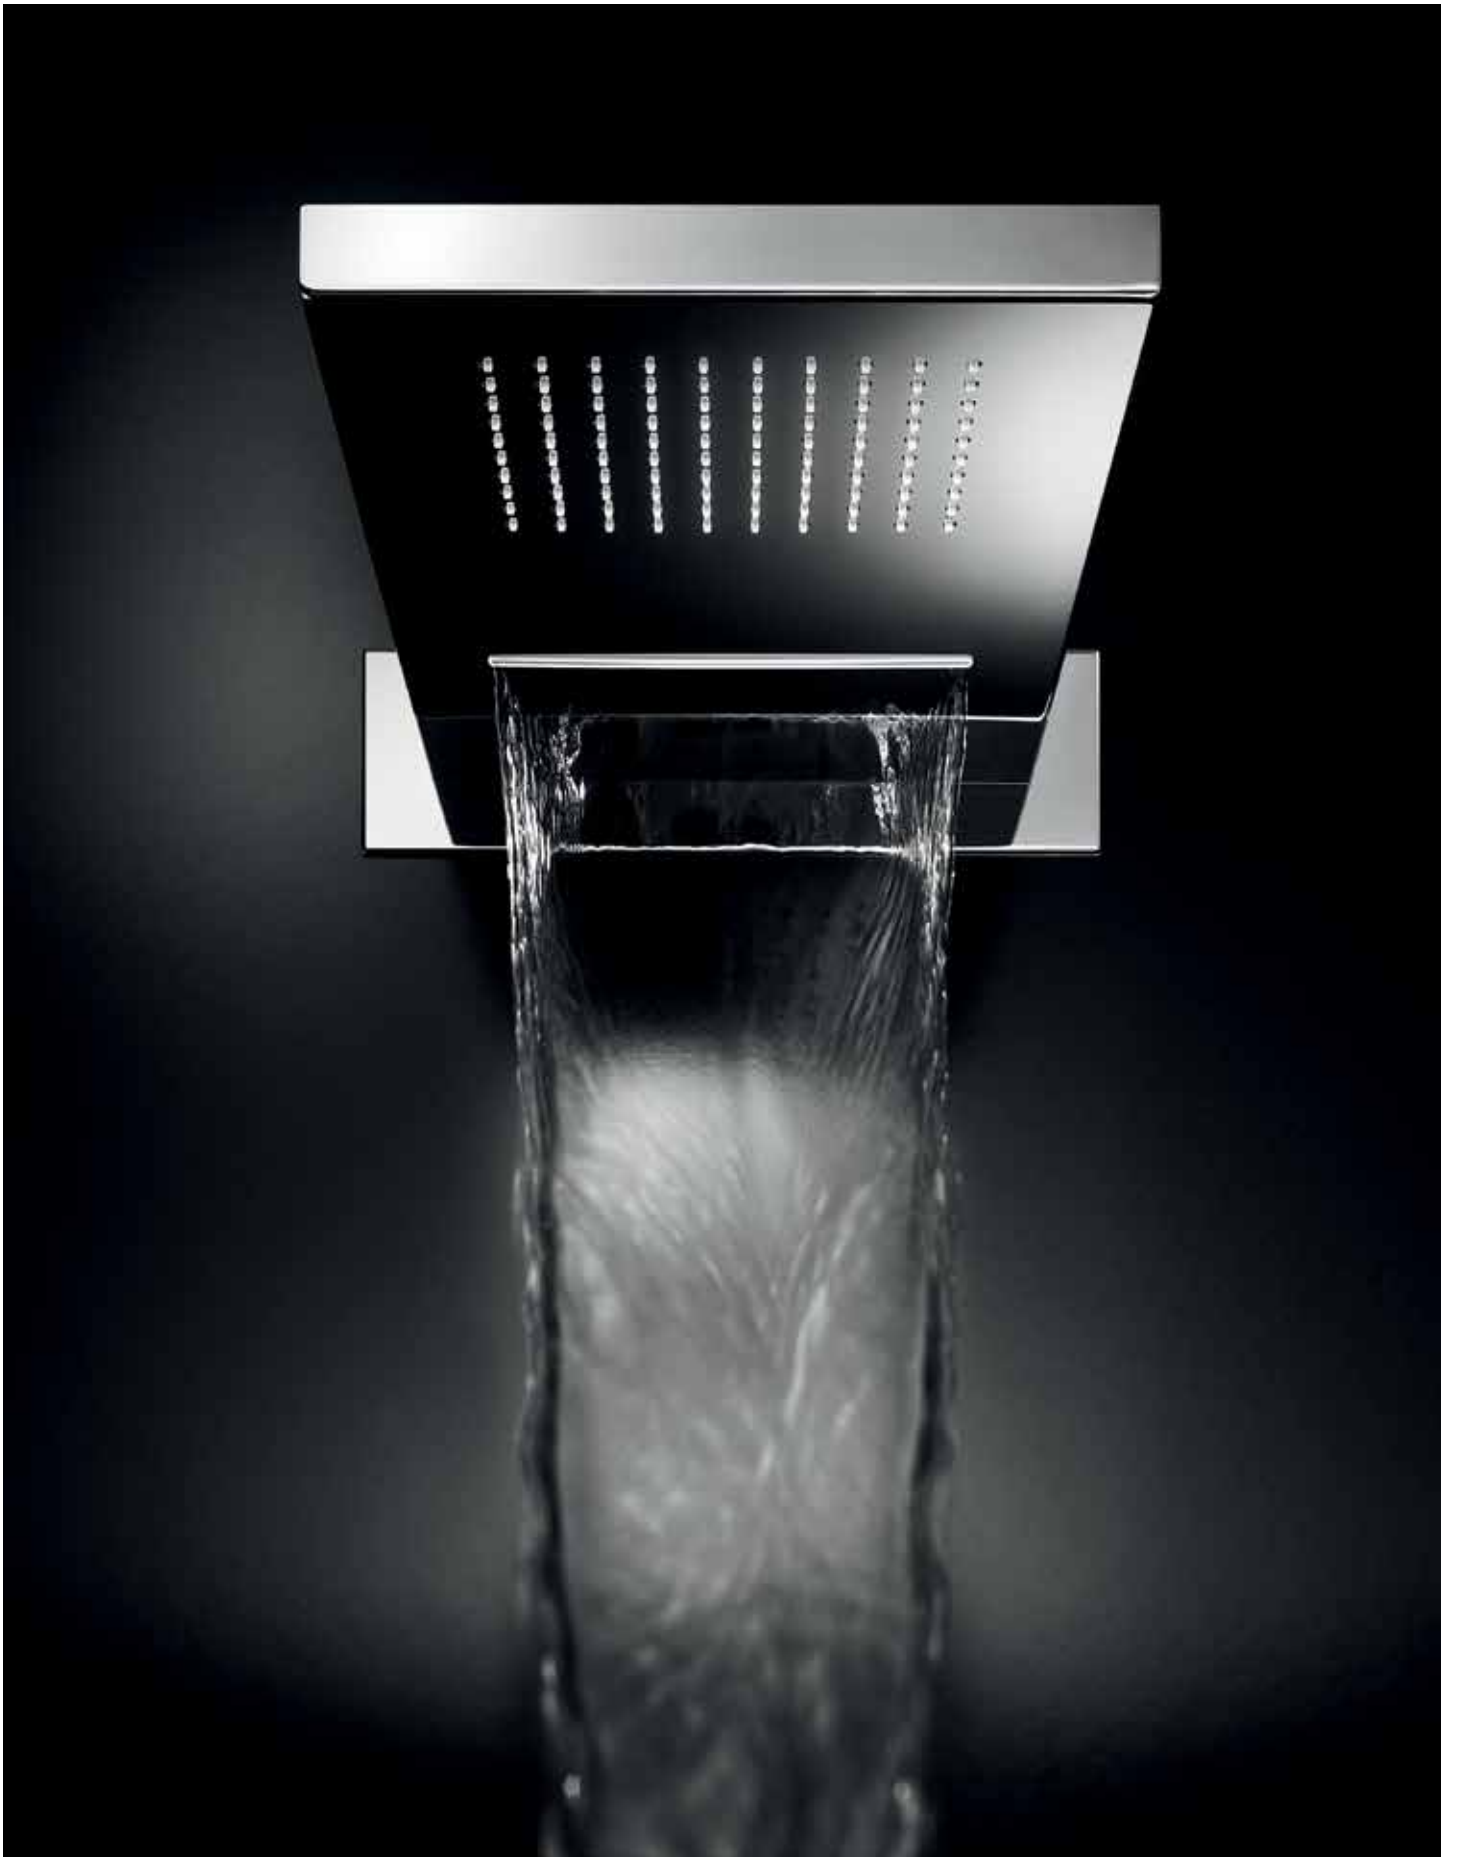

Model: 30787-11