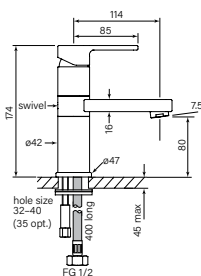

1. **$392 (-11 Chrome)**
2. $578 (-78 Switzrok Matte Black)
   - $578 (-80 Switzrok Matte White)
   - $663 (-55 Brushed Chrome)
   - $663 (-72 Brushed New Nickel)
   - $711 (-52 Polished New Nickel)
   - $711 (-74 Brushed Carbon)
   - $711 (-73 Brushed Graphite)
   - $711 (-53 Polished Terminus Copper)
   - $711 (-75 Brushed Terminus Copper)
   - $711 (-90 Raw Polished Brass)
   - $711 (-91 Raw Brushed Brass)
   - $711 (-84 Antique Brass Light)
   - $711 (-83 Antique Brass Medium)
   - $711 (-76 Discovery Bronze)
   - $711 (-79 Armada Bronze)
   - $711 (-50 Polished Admiralty Brass)
   - $711 (-70 Brushed Admiralty Brass)
   - $711 (-51 Polished Liberty Gold)
   - $711 (-71 Brushed Liberty Gold)