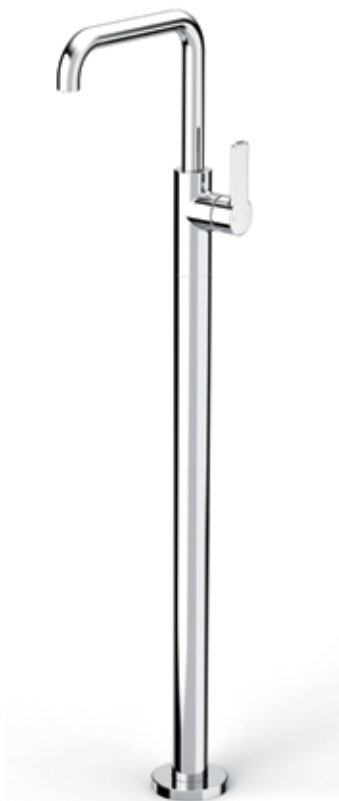

\$1754 (-11 Chrome)

- \$2133 (-78 Switzrok Matte Black)
- \$2133 (-80 Switzrok Matte White)
- \$2260 (-55 Brushed Chrome)
- \$2260 (-72 Brushed New Nickel)
- \$2487 (-52 Polished New Nickel)
- \$2487 (-74 Brushed Carbon)
- \$2487 (-73 Brushed Graphite)
- \$2487 (-53 Polished Terminus Copper)
- \$2487 (-75 Brushed Terminus Copper)
- \$2487 (-90 Raw Polished Brass)
- \$2487 (-91 Raw Brushed Brass)
- \$2487 (-84 Antique Brass Light)
- \$2487 (-83 Antique Brass Medium)
- \$2487 (-76 Discovery Bronze)
- \$2487 (-79 Armada Bronze)
- \$2487 (-50 Polished Admiralty Brass)
- \$2487 (-70 Brushed Admiralty Brass)
- \$2487 (-51 Polished Liberty Gold)
- \$2487 (-71 Brushed Liberty Gold)