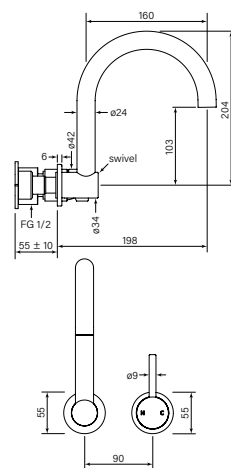

$681 (-11 Chrome)

- $896 (-78 Switzrok Matte Black)
- $896 (-80 Switzrok Matte White)
- $1050 (-55 Brushed Chrome)
- $1050 (-72 Brushed New Nickel)
- $1072 (-52 Polished New Nickel)
- $1072 (-74 Brushed Carbon)
- $1072 (-73 Brushed Graphite)
- $1072 (-53 Polished Terminus Copper)
- $1072 (-75 Brushed Terminus Copper)
- $1072 (-90 Raw Polished Brass)
- $1072 (-91 Raw Brushed Brass)
- $1072 (-84 Antique Brass Light)
- $1072 (-83 Antique Brass Medium)
- $1072 (-76 Discovery Bronze)
- $1072 (-79 Armada Bronze)
- $1072 (-50 Polished Admiralty Brass)
- $1072 (-70 Brushed Admiralty Brass)
- $1072 (-51 Polished Liberty Gold)
- $1072 (-71 Brushed Liberty Gold)