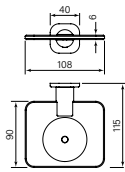

35158 Zeos Soap Dish

- Robust solid brass mount
- Tough plexiglass dish
- Concave with drain hole

$93	(-11 Chrome)
$202	(-78 Switzrok Matte Black)
$202	(-80 Switzrok Matte White)
$241	(-55 Brushed Chrome)
$241	(-72 Brushed New Nickel)
$276	(-52 Polished New Nickel)
$276	(-74 Brushed Carbon)
$276	(-73 Brushed Graphite)
$276	(-53 Polished Terminus Copper)
$276	(-75 Brushed Terminus Copper)
$276	(-90 Raw Polished Brass)
$276	(-91 Raw Brushed Brass)
$276	(-84 Antique Brass Light)
$276	(-83 Antique Brass Medium)
$276	(-76 Discovery Bronze)
$276	(-79 Armada Bronze)
$276	(-50 Polished Admiralty Brass)
$276	(-70 Brushed Admiralty Brass)
$276	(-51 Polished Liberty Gold)
$276	(-71 Brushed Liberty Gold)

35161 Zeos Tumbler & Holder

- Robust solid brass mount
- Glass tumbler
- Replacement tumblers available

$152	(-11 Chrome)
$251	(-78 Switzrok Matte Black)
$251	(-80 Switzrok Matte White)
$289	(-55 Brushed Chrome)
$289	(-72 Brushed New Nickel)
$322	(-52 Polished New Nickel)
$322	(-74 Brushed Carbon)
$322	(-73 Brushed Graphite)
$322	(-53 Polished Terminus Copper)
$322	(-75 Brushed Terminus Copper)
$322	(-90 Raw Polished Brass)
$322	(-91 Raw Brushed Brass)
$322	(-84 Antique Brass Light)
$322	(-83 Antique Brass Medium)
$322	(-76 Discovery Bronze)
$322	(-79 Armada Bronze)
$322	(-50 Polished Admiralty Brass)
$322	(-70 Brushed Admiralty Brass)
$322	(-51 Polished Liberty Gold)
$322	(-71 Brushed Liberty Gold)

35162 Zeos Toilet Brush Holder

- Robust solid brass mount
- Glass bowl
- Replacement brushes & bowls available