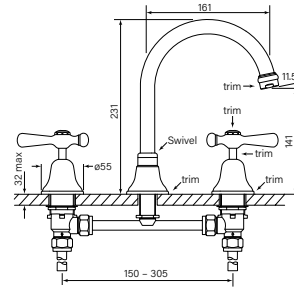

1. **$511 (-11 Chrome)**
2. $545 (-12 Chrome + Gold)
   - $697 (-78 Switzrok Matte Black)
   - $697 (-80 Switzrok Matte White)
   - $790 (-55 Brushed Chrome)
   - $790 (-72 Brushed New Nickel)
   - $837 (-52 Polished New Nickel)
   - $837 (-74 Brushed Carbon)
   - $837 (-73 Brushed Graphite)
   - $837 (-53 Polished Terminus Copper)
   - $837 (-75 Brushed Terminus Copper)
   - $837 (-90 Raw Polished Brass)
   - $837 (-91 Raw Brushed Brass)
   - $837 (-84 Antique Brass Light)
   - $837 (-83 Antique Brass Medium)
   - $837 (-76 Discovery Bronze)
   - $837 (-79 Armada Bronze)
   - $837 (-50 Polished Admiralty Brass)
   - $837 (-70 Brushed Admiralty Brass)
   - $837 (-51 Polished Liberty Gold)
   - $837 (-71 Brushed Liberty Gold)