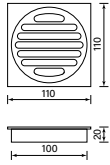

1. **$87 (-11 Chrome)**
   $174 (-78 Switzrok Matte Black)
   $174 (-80 Switzrok Matte White)
   $209 (-55 Brushed Chrome)
   $209 (-72 Brushed New Nickel)
   $244 (-52 Polished New Nickel)
   $244 (-74 Brushed Carbon)
   $244 (-73 Brushed Graphite)
   $244 (-53 Polished Terminus Copper)
   $244 (-75 Brushed Terminus Copper)
   $244 (-90 Raw Polished Brass)
   $244 (-91 Raw Brushed Brass)
   $244 (-84 Antique Brass Light)
   $244 (-83 Antique Brass Medium)
   $244 (-76 Discovery Bronze)
   $244 (-79 Armada Bronze)
   $244 (-50 Polished Admiralty Brass)
   $244 (-70 Brushed Admiralty Brass)
   $244 (-51 Polished Liberty Gold)
   $244 (-71 Brushed Liberty Gold)