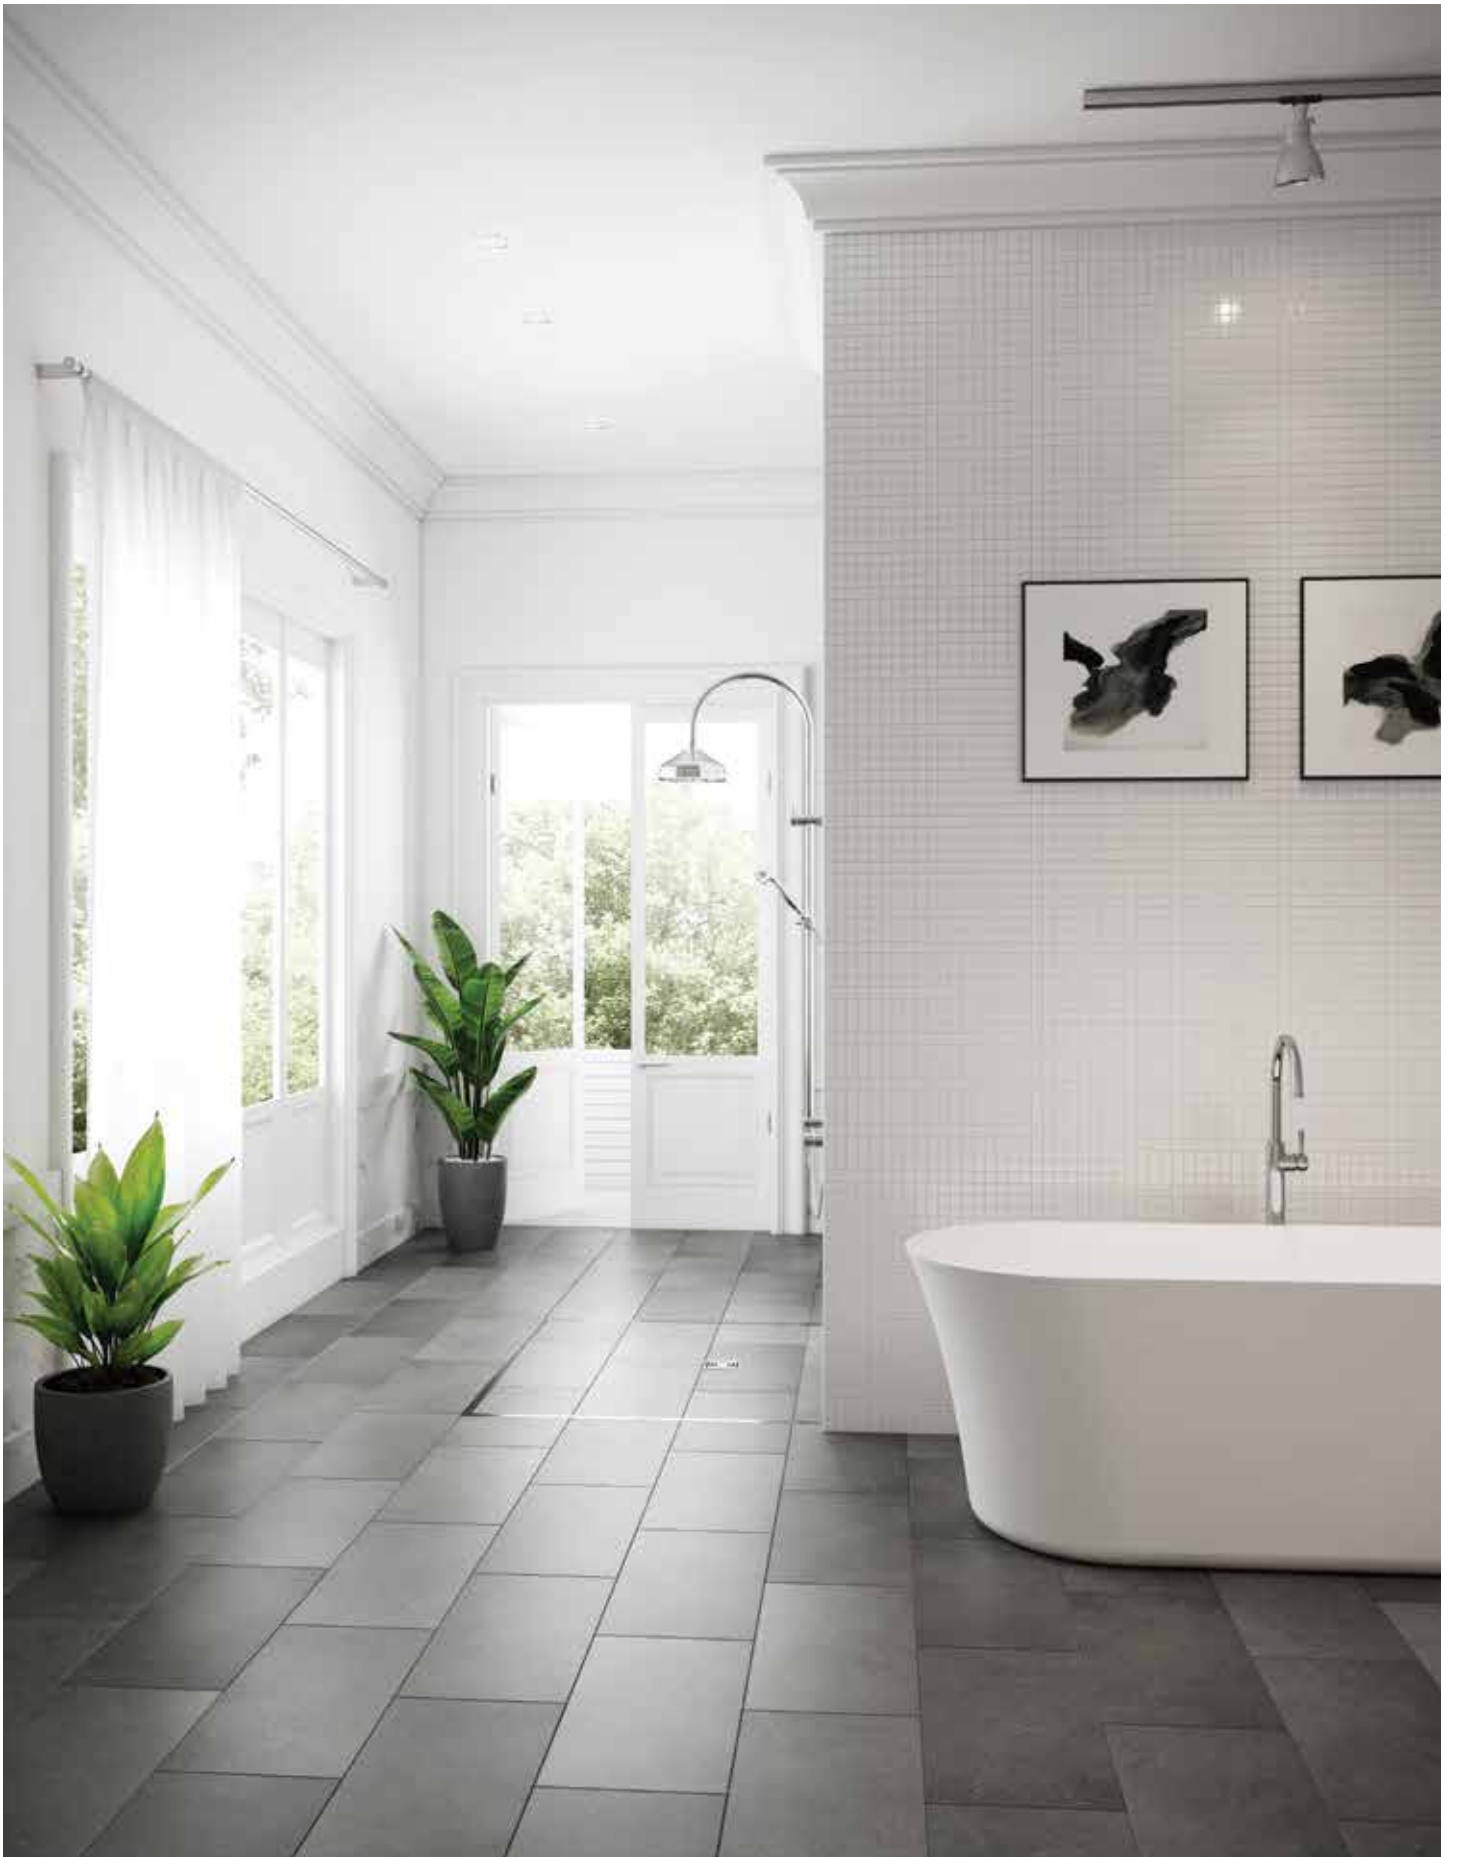

35169 Zeos Towel Ring

- Robust solid brass mount
- 165 mm round brass ring

\$93	(-11 Chrome)
\$202	(-78 Switzrok Matte Black)
\$202	(-80 Switzrok Matte White)
\$241	(-55 Brushed Chrome)
\$241	(-72 Brushed New Nickel)
\$276	(-52 Polished New Nickel)
\$276	(-74 Brushed Carbon)
\$276	(-73 Brushed Graphite)
\$276	(-53 Polished Terminus Copper)
\$276	(-75 Brushed Terminus Copper)
\$276	(-90 Raw Polished Brass)
\$276	(-91 Raw Brushed Brass)
\$276	(-84 Antique Brass Light)
\$276	(-83 Antique Brass Medium)
\$276	(-76 Discovery Bronze)
\$276	(-79 Armada Bronze)
\$276	(-50 Polished Admiralty Brass)
\$276	(-70 Brushed Admiralty Brass)
\$276	(-51 Polished Liberty Gold)
\$276	(-71 Brushed Liberty Gold)