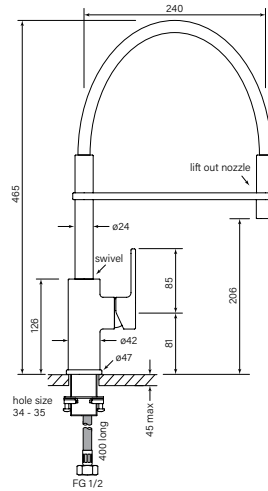

$897 (-11 Chrome)

- $1174 (-78 Switzrok Matte Black)
- $1174 (-80 Switzrok Matte White)
- $1413 (-55 Brushed Chrome)
- $1413 (-72 Brushed New Nickel)
- $1529 (-52 Polished New Nickel)
- $1529 (-74 Brushed Carbon)
- $1529 (-73 Brushed Graphite)
- $1529 (-53 Polished Terminus Copper)
- $1529 (-75 Brushed Terminus Copper)
- $1529 (-90 Raw Polished Brass)
- $1529 (-91 Raw Brushed Brass)
- $1529 (-84 Antique Brass Light)
- $1529 (-83 Antique Brass Medium)
- $1529 (-76 Discovery Bronze)
- $1529 (-79 Armada Bronze)
- $1529 (-50 Polished Admiralty Brass)
- $1529 (-70 Brushed Admiralty Brass)
- $1529 (-51 Polished Liberty Gold)
- $1529 (-71 Brushed Liberty Gold)