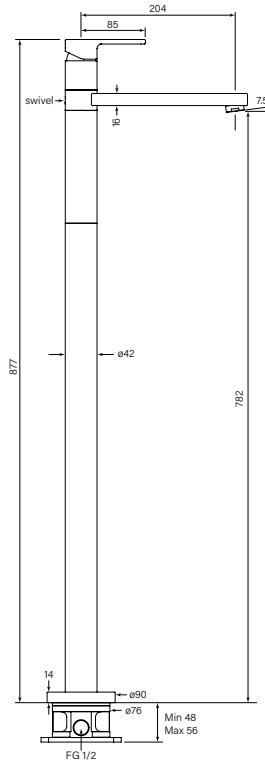

35134
Zeos Floor Bath Mixer

- Solid brass handle
- Free flow
- Recessed flow straightener
- Swivel spout reach 204 mm
- 2 stage flow step cartridge
- Includes Logikit™ body
- RIK & Fkit codes see page 181

$1754 (-11 Chrome)

- $2133 (-78 Switzrok Matte Black)
- $2133 (-80 Switzrok Matte White)
- $2260 (-55 Brushed Chrome)
- $2260 (-72 Brushed New Nickel)
- $2487 (-52 Polished New Nickel)
- $2487 (-74 Brushed Carbon)
- $2487 (-73 Brushed Graphite)
- $2487 (-53 Polished Terminus Copper)
- $2487 (-75 Brushed Terminus Copper)
- $2487 (-90 Raw Polished Brass)
- $2487 (-91 Raw Brushed Brass)
- $2487 (-84 Antique Brass Light)
- $2487 (-83 Antique Brass Medium)
- $2487 (-76 Discovery Bronze)
- $2487 (-79 Armada Bronze)
- $2487 (-50 Polished Admiralty Brass)
- $2487 (-70 Brushed Admiralty Brass)
- $2487 (-51 Polished Liberty Gold)
- $2487 (-71 Brushed Liberty Gold)