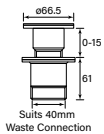

1. **$113 (-11 Chrome)**
2. $235 (-78 Switzrok Matte Black)
   - $235 (-80 Switzrok Matte White)
   - $285 (-55 Brushed Chrome)
   - $285 (-72 Brushed New Nickel)
   - $329 (-52 Polished New Nickel)
   - $329 (-74 Brushed Carbon)
   - $329 (-73 Brushed Graphite)
   - $329 (-53 Polished Terminus Copper)
   - $329 (-75 Brushed Terminus Copper)
   - $329 (-90 Raw Polished Brass)
   - $329 (-91 Raw Brushed Brass)
   - $329 (-84 Antique Brass Light)
   - $329 (-83 Antique Brass Medium)
   - $329 (-76 Discovery Bronze)
   - $329 (-79 Armada Bronze)
   - $329 (-50 Polished Admiralty Brass)
   - $329 (-70 Brushed Admiralty Brass)
   - $329 (-51 Polished Liberty Gold)
   - $329 (-71 Brushed Liberty Gold)