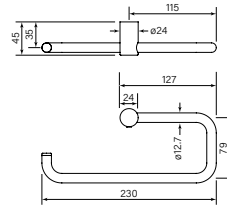

$93	(-11 Chrome)
$202	(-78 Switzrok Matte Black)
$202	(-80 Switzrok Matte White)
$241	(-55 Brushed Chrome)
$241	(-72 Brushed New Nickel)
$276	(-52 Polished New Nickel)
$276	(-74 Brushed Carbon)
$276	(-73 Brushed Graphite)
$276	(-53 Polished Terminus Copper)
$276	(-75 Brushed Terminus Copper)
$276	(-90 Raw Polished Brass)
$276	(-91 Raw Brushed Brass)
$276	(-84 Antique Brass Light)
$276	(-83 Antique Brass Medium)
$276	(-76 Discovery Bronze)
$276	(-79 Armada Bronze)
$276	(-50 Polished Admiralty Brass)
$276	(-70 Brushed Admiralty Brass)
$276	(-51 Polished Liberty Gold)
$276	(-71 Brushed Liberty Gold)