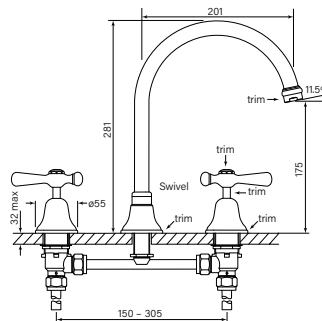

30531
 Cascade Spa Set, Hob, CD
 Lever

- Free flow
- Swivel spout 201 mm reach
- Smooth action 1/4 turn ceramic disc valves
- Max 32 mm mount thickness

- \$597 (-11 Chrome)**
- \$630 (-12 Chrome + Gold)
 - \$783 (-78 Switzrok Matte Black)
 - \$783 (-80 Switzrok Matte White)
 - \$879 (-55 Brushed Chrome)
 - \$879 (-72 Brushed New Nickel)
 - \$928 (-52 Polished New Nickel)
 - \$928 (-74 Brushed Carbon)
 - \$928 (-73 Brushed Graphite)
 - \$928 (-53 Polished Terminus Copper)
 - \$928 (-75 Brushed Terminus Copper)
 - \$928 (-90 Raw Polished Brass)
 - \$928 (-91 Raw Brushed Brass)
 - \$928 (-84 Antique Brass Light)
 - \$928 (-83 Antique Brass Medium)
 - \$928 (-76 Discovery Bronze)
 - \$928 (-79 Armada Bronze)
 - \$928 (-50 Polished Admiralty Brass)
 - \$928 (-70 Brushed Admiralty Brass)
 - \$928 (-51 Polished Liberty Gold)
 - \$928 (-71 Brushed Liberty Gold)