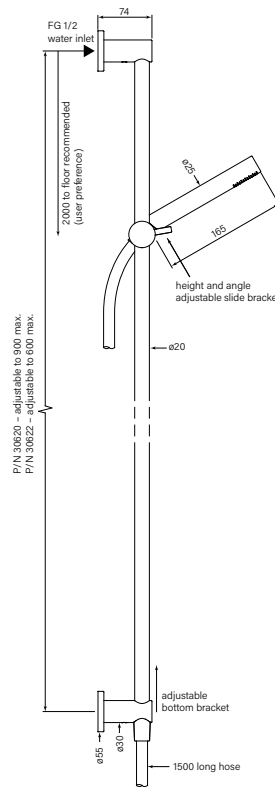

30620
Pegasi Slide Shower Inflow
900 Micro

30622
Pegasi Slide Shower Inflow
600 Micro

- WELS 3* 9 lpm
- Water enters top bracket
- Bottom bracket can slide up rail
- Micro hand shower
- 30620 has 900 mm rail length
- 30622 has 600 mm rail length

1. **$530 (-11 Chrome)**
2. $899 (-78 Switzrok Matte Black)
   - $899 (-80 Switzrok Matte White)
   - $975 (-55 Brushed Chrome)
   - $975 (-72 Brushed New Nickel)
   - $1005 (-52 Polished New Nickel)
   - $1005 (-74 Brushed Carbon)
   - $1005 (-73 Brushed Graphite)
   - $1005 (-53 Polished Terminus Copper)
   - $1005 (-75 Brushed Terminus Copper)
   - $1005 (-90 Raw Polished Brass)
   - $1005 (-91 Raw Brushed Brass)
   - $1005 (-84 Antique Brass Light)
   - $1005 (-83 Antique Brass Medium)
   - $1005 (-76 Discovery Bronze)
   - $1005 (-79 Armada Bronze)
   - $1005 (-50 Polished Admiralty Brass)
   - $1005 (-70 Brushed Admiralty Brass)
   - $1005 (-51 Polished Liberty Gold)
   - $1005 (-71 Brushed Liberty Gold)