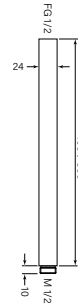

- Std 1/2" thread connection
- 100 mm dropper length (34144)
- 300 mm dropper length (34145)
- Excludes flange

$135	(-11 Chrome)
$230	(-78 Switzrok Matte Black)
$230	(-80 Switzrok Matte White)
$284	(-55 Brushed Chrome)
$284	(-72 Brushed New Nickel)
$302	(-52 Polished New Nickel)
$302	(-74 Brushed Carbon)
$302	(-73 Brushed Graphite)
$302	(-53 Polished Terminus Copper)
$302	(-75 Brushed Terminus Copper)
$302	(-90 Raw Polished Brass)
$302	(-91 Raw Brushed Brass)
$302	(-84 Antique Brass Light)
$302	(-83 Antique Brass Medium)
$302	(-76 Discovery Bronze)
$302	(-79 Armada Bronze)
$302	(-50 Polished Admiralty Brass)
$302	(-70 Brushed Admiralty Brass)
$302	(-51 Polished Liberty Gold)
$302	(-71 Brushed Liberty Gold)