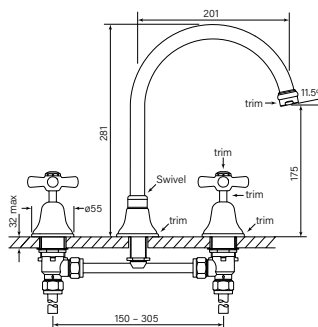

1. **$499 (-11 Chrome)**
2. $544 (-12 Chrome + Gold)
   - $722 (-78 Switzrok Matte Black)
   - $722 (-80 Switzrok Matte White)
   - $825 (-55 Brushed Chrome)
   - $825 (-72 Brushed New Nickel)
   - $885 (-52 Polished New Nickel)
   - $885 (-74 Brushed Carbon)
   - $885 (-73 Brushed Graphite)
   - $885 (-53 Polished Terminus Copper)
   - $885 (-75 Brushed Terminus Copper)
   - $885 (-90 Raw Polished Brass)
   - $885 (-91 Raw Brushed Brass)
   - $885 (-84 Antique Brass Light)
   - $885 (-83 Antique Brass Medium)
   - $885 (-76 Discovery Bronze)
   - $885 (-79 Armada Bronze)
   - $885 (-50 Polished Admiralty Brass)
   - $885 (-70 Brushed Admiralty Brass)
   - $885 (-51 Polished Liberty Gold)
   - $885 (-71 Brushed Liberty Gold)