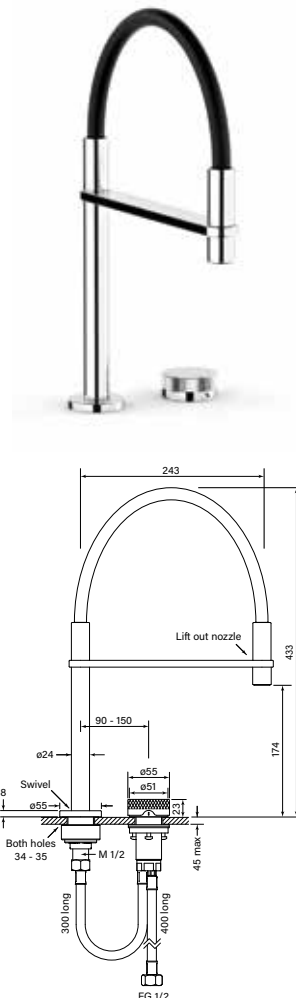

$1144 (-11 Chrome)

- $1370 (-78 Switzrok Matte Black)
- $1370 (-80 Switzrok Matte White)
- $1536 (-55 Brushed Chrome)
- $1536 (-72 Brushed New Nickel)
- $1691 (-52 Polished New Nickel)
- $1691 (-74 Brushed Carbon)
- $1691 (-73 Brushed Graphite)
- $1691 (-53 Polished Terminus Copper)
- $1691 (-75 Brushed Terminus Copper)
- $1691 (-90 Raw Polished Brass)
- $1691 (-91 Raw Brushed Brass)
- $1691 (-84 Antique Brass Light)
- $1691 (-83 Antique Brass Medium)
- $1691 (-76 Discovery Bronze)
- $1691 (-79 Armada Bronze)
- $1691 (-50 Polished Admiralty Brass)
- $1691 (-70 Brushed Admiralty Brass)
- $1691 (-51 Polished Liberty Gold)
- $1691 (-71 Brushed Liberty Gold)