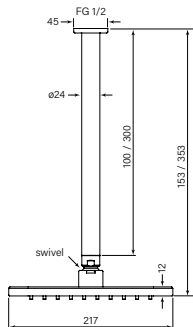

35109
Zeos Ceiling Shower 300drop

35138
Zeos Ceiling Shower 100drop

- WELS 3* 9 lpm
- 217 mm square shower head
- Swivel ball joint
- 35109 has 300 mm dropper
- 35138 has 100 mm dropper
- Extra dropper extensions available

1. **$358 (-11 Chrome)**
   $577 (-78 Switzrok Matte Black)
   $577 (-80 Switzrok Matte White)
   $678 (-55 Brushed Chrome)
   $678 (-72 Brushed New Nickel)
   $728 (-52 Polished New Nickel)
   $728 (-74 Brushed Carbon)
   $728 (-73 Brushed Graphite)
   $728 (-53 Polished Terminus Copper)
   $728 (-75 Brushed Terminus Copper)
   $728 (-90 Raw Polished Brass)
   $728 (-91 Raw Brushed Brass)
   $728 (-84 Antique Brass Light)
   $728 (-83 Antique Brass Medium)
   $728 (-76 Discovery Bronze)
   $728 (-79 Armada Bronze)
   $728 (-50 Polished Admiralty Brass)
   $728 (-70 Brushed Admiralty Brass)
   $728 (-51 Polished Liberty Gold)
   $728 (-71 Brushed Liberty Gold)