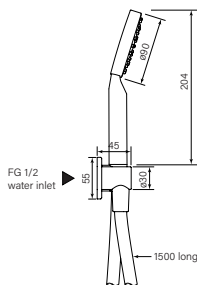

30680
Pegasi Hand Shower on Hook, 90rnd

- WELS 3* 9 lpm
- 90 rnd slim metal handshower
- Fixed Hook

1. **$340 (-11 Chrome)**
2. $460 (-78 Switzrok Matte Black)
   - $460 (-80 Switzrok Matte White)
   - $518 (-55 Brushed Chrome)
   - $518 (-72 Brushed New Nickel)
   - $540 (-52 Polished New Nickel)
   - $540 (-74 Brushed Carbon)
   - $540 (-73 Brushed Graphite)
   - $540 (-53 Polished Terminus Copper)
   - $540 (-75 Brushed Terminus Copper)
   - $540 (-90 Raw Polished Brass)
   - $540 (-91 Raw Brushed Brass)
   - $540 (-84 Antique Brass Light)
   - $540 (-83 Antique Brass Medium)
   - $540 (-76 Discovery Bronze)
   - $540 (-79 Armada Bronze)
   - $540 (-50 Polished Admiralty Brass)
   - $540 (-70 Brushed Admiralty Brass)
   - $540 (-51 Polished Liberty Gold)
   - $540 (-71 Brushed Liberty Gold)