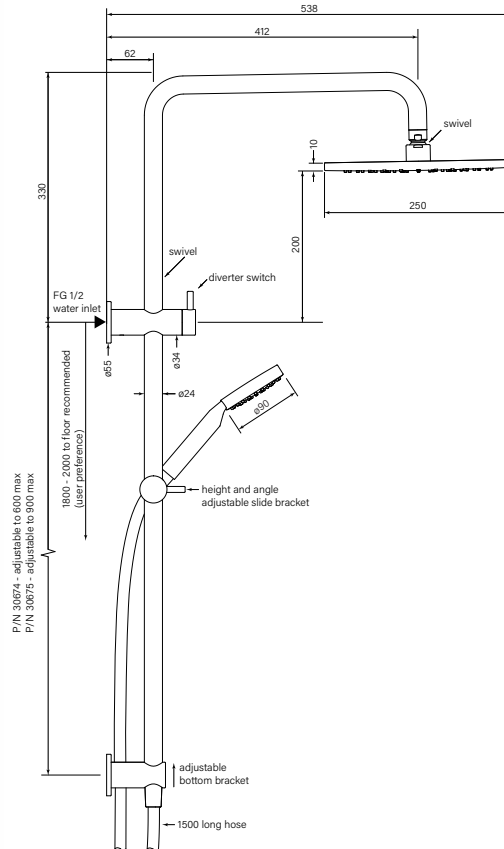

30674
Pegasi Dual Shower 600
sqa 90rnd, 250

30675
Pegasi Dual Shower 900
sqa 90rnd, 250

- WELS 3* 9 lpm
- Water enters top bracket
- 250 mm round head
- 90 rnd slim metal handshower
- Swivel arm with 412 mm reach
- 30674 has 600 mm rail length
- 30675 has 900 mm rail length
- Custom arm height available at extra cost

1. **$1060 (-11 Chrome)**
2. $1489 (-78 Switzrok Matte Black)
   - $1489 (-80 Switzrok Matte White)
   - $1850 (-55 Brushed Chrome)
   - $1850 (-72 Brushed New Nickel)
   - $2100 (-52 Polished New Nickel)
   - $2100 (-74 Brushed Carbon)
   - $2100 (-73 Brushed Graphite)
   - $2100 (-53 Polished Terminus Copper)
   - $2100 (-75 Brushed Terminus Copper)
   - $2100 (-90 Raw Polished Brass)
   - $2100 (-91 Raw Brushed Brass)
   - $2100 (-84 Antique Brass Light)
   - $2100 (-83 Antique Brass Medium)
   - $2100 (-76 Discovery Bronze)
   - $2100 (-79 Armada Bronze)
   - $2100 (-50 Polished Admiralty Brass)
   - $2100 (-70 Brushed Admiralty Brass)
   - $2100 (-51 Polished Liberty Gold)
   - $2100 (-71 Brushed Liberty Gold)