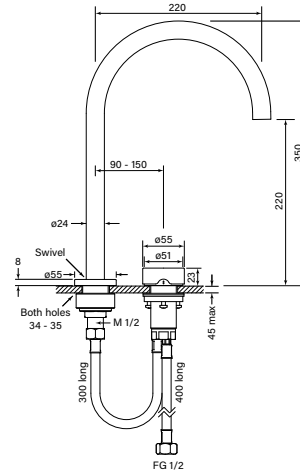

$762 (-11 Chrome)

- $1048 (-78 Switzrok Matte Black)
- $1048 (-80 Switzrok Matte White)
- $1167 (-55 Brushed Chrome)
- $1167 (-72 Brushed New Nickel)
- $1262 (-52 Polished New Nickel)
- $1262 (-74 Brushed Carbon)
- $1262 (-73 Brushed Graphite)
- $1262 (-53 Polished Terminus Copper)
- $1262 (-75 Brushed Terminus Copper)
- $1262 (-90 Raw Polished Brass)
- $1262 (-91 Raw Brushed Brass)
- $1262 (-84 Antique Brass Light)
- $1262 (-83 Antique Brass Medium)
- $1262 (-76 Discovery Bronze)
- $1262 (-79 Armada Bronze)
- $1262 (-50 Polished Admiralty Brass)
- $1262 (-70 Brushed Admiralty Brass)
- $1262 (-51 Polished Liberty Gold)
- $1262 (-71 Brushed Liberty Gold)