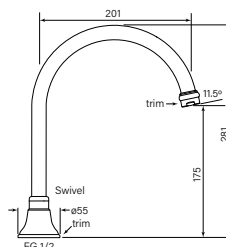

34190
Cascade Spa Outlet, Hob

- Free flow
- Swivel spout 201 mm reach

1. **$186 (-11 Chrome)**
2. $204 (-12 Chrome + Gold)
   - $281 (-78 Switzrok Matte Black)
   - $281 (-80 Switzrok Matte White)
   - $322 (-55 Brushed Chrome)
   - $322 (-72 Brushed New Nickel)
   - $356 (-52 Polished New Nickel)
   - $356 (-74 Brushed Carbon)
   - $356 (-73 Brushed Graphite)
   - $356 (-53 Polished Terminus Copper)
   - $356 (-75 Brushed Terminus Copper)
   - $356 (-90 Raw Polished Brass)
   - $356 (-91 Raw Brushed Brass)
   - $356 (-84 Antique Brass Light)
   - $356 (-83 Antique Brass Medium)
   - $356 (-76 Discovery Bronze)
   - $356 (-79 Armada Bronze)
   - $356 (-50 Polished Admiralty Brass)
   - $356 (-70 Brushed Admiralty Brass)
   - $356 (-51 Polished Liberty Gold)
   - $356 (-71 Brushed Liberty Gold)