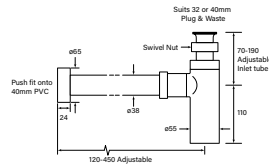

1. **$181 (-11 Chrome)**
2. $355 (-78 Switzrok Matte Black)
   - $355 (-80 Switzrok Matte White)
   - $424 (-55 Brushed Chrome)
   - $424 (-72 Brushed New Nickel)
   - $458 (-52 Polished New Nickel)
   - $458 (-74 Brushed Carbon)
   - $458 (-73 Brushed Graphite)
   - $458 (-53 Polished Terminus Copper)
   - $458 (-75 Brushed Terminus Copper)
   - $458 (-90 Raw Polished Brass)
   - $458 (-91 Raw Brushed Brass)
   - $458 (-84 Antique Brass Light)
   - $458 (-83 Antique Brass Medium)
   - $458 (-76 Discovery Bronze)
   - $458 (-79 Armada Bronze)
   - $458 (-50 Polished Admiralty Brass)
   - $458 (-70 Brushed Admiralty Brass)
   - $458 (-51 Polished Liberty Gold)
   - $458 (-71 Brushed Liberty Gold)