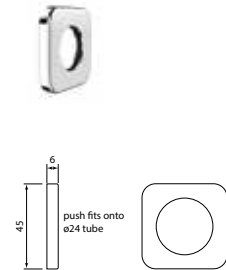

34142
Shower Arm Straight 250

34143
Shower Arm Straight 400

- Std 1/2" thread connection
- 250 mm arm reach (34142)
- 400 mm arm reach (34143)
- Excludes flange

$135	(-11 Chrome)
$230	(-78 Switzrok Matte Black)
$230	(-80 Switzrok Matte White)
$284	(-55 Brushed Chrome)
$284	(-72 Brushed New Nickel)
$302	(-52 Polished New Nickel)
$302	(-74 Brushed Carbon)
$302	(-73 Brushed Graphite)
$302	(-53 Polished Terminus Copper)
$302	(-75 Brushed Terminus Copper)
$302	(-90 Raw Polished Brass)
$302	(-91 Raw Brushed Brass)
$302	(-84 Antique Brass Light)
$302	(-83 Antique Brass Medium)
$302	(-76 Discovery Bronze)
$302	(-79 Armada Bronze)
$302	(-50 Polished Admiralty Brass)
$302	(-70 Brushed Admiralty Brass)
$302	(-51 Polished Liberty Gold)
$302	(-71 Brushed Liberty Gold)

34144
Shower Ceiling Dropper 100

34145
Shower Ceiling Dropper 300

- Std 1/2" thread connection
- 100 mm dropper length (34144)
- 300 mm dropper length (34145)
- Excludes flange

$135	(-11 Chrome)
$230	(-78 Switzrok Matte Black)
$230	(-80 Switzrok Matte White)
$284	(-55 Brushed Chrome)
$284	(-72 Brushed New Nickel)
$302	(-52 Polished New Nickel)
$302	(-74 Brushed Carbon)
$302	(-73 Brushed Graphite)
$302	(-53 Polished Terminus Copper)
$302	(-75 Brushed Terminus Copper)
$302	(-90 Raw Polished Brass)
$302	(-91 Raw Brushed Brass)
$302	(-84 Antique Brass Light)
$302	(-83 Antique Brass Medium)
$302	(-76 Discovery Bronze)
$302	(-79 Armada Bronze)
$302	(-50 Polished Admiralty Brass)
$302	(-70 Brushed Admiralty Brass)
$302	(-51 Polished Liberty Gold)
$302	(-71 Brushed Liberty Gold)

34196
Shower Arm High Curve 254

- Std 1/2" thread connection
- 260 mm reach arm reach
- Swivel arm
- Includes wall flange