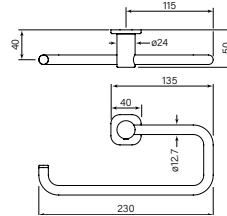

35154
Zeos Toilet Roll Holder

- Robust solid brass mount
- Fits one toilet roll
- Reverse orientation on request

$93	(-11 Chrome)
$202	(-78 Switzrok Matte Black)
$202	(-80 Switzrok Matte White)
$241	(-55 Brushed Chrome)
$241	(-72 Brushed New Nickel)
$276	(-52 Polished New Nickel)
$276	(-74 Brushed Carbon)
$276	(-73 Brushed Graphite)
$276	(-53 Polished Terminus Copper)
$276	(-75 Brushed Terminus Copper)
$276	(-90 Raw Polished Brass)
$276	(-91 Raw Brushed Brass)
$276	(-84 Antique Brass Light)
$276	(-83 Antique Brass Medium)
$276	(-76 Discovery Bronze)
$276	(-79 Armada Bronze)
$276	(-50 Polished Admiralty Brass)
$276	(-70 Brushed Admiralty Brass)
$276	(-51 Polished Liberty Gold)
$276	(-71 Brushed Liberty Gold)

35155
Zeos Guest Towel Holder

- Robust solid brass mount
- 200 mm wide stirrup
- Swivel stirrup

$93	(-11 Chrome)
$202	(-78 Switzrok Matte Black)
$202	(-80 Switzrok Matte White)
$241	(-55 Brushed Chrome)
$241	(-72 Brushed New Nickel)
$276	(-52 Polished New Nickel)
$276	(-74 Brushed Carbon)
$276	(-73 Brushed Graphite)
$276	(-53 Polished Terminus Copper)
$276	(-75 Brushed Terminus Copper)
$276	(-90 Raw Polished Brass)
$276	(-91 Raw Brushed Brass)
$276	(-84 Antique Brass Light)
$276	(-83 Antique Brass Medium)
$276	(-76 Discovery Bronze)
$276	(-79 Armada Bronze)
$276	(-50 Polished Admiralty Brass)
$276	(-70 Brushed Admiralty Brass)
$276	(-51 Polished Liberty Gold)
$276	(-71 Brushed Liberty Gold)

35156
Zeos Robe Hook

- Robust solid brass mount