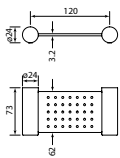

1. **$152 (-11 Chrome)**
2. $253 (-78 Switzrok Matte Black)
   - $253 (-80 Switzrok Matte White)
   - $292 (-55 Brushed Chrome)
   - $292 (-72 Brushed New Nickel)
   - $330 (-52 Polished New Nickel)
   - $330 (-74 Brushed Carbon)
   - $330 (-73 Brushed Graphite)
   - $330 (-53 Polished Terminus Copper)
   - $330 (-75 Brushed Terminus Copper)
   - $330 (-90 Raw Polished Brass)
   - $330 (-91 Raw Brushed Brass)
   - $330 (-84 Antique Brass Light)
   - $330 (-83 Antique Brass Medium)
   - $330 (-76 Discovery Bronze)
   - $330 (-79 Armada Bronze)
   - $330 (-50 Polished Admiralty Brass)
   - $330 (-70 Brushed Admiralty Brass)
   - $330 (-51 Polished Liberty Gold)
   - $330 (-71 Brushed Liberty Gold)