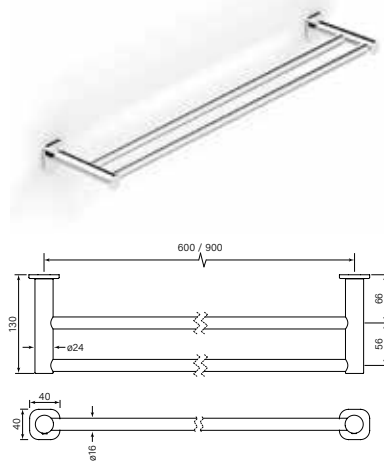

35152
Zeos Towel Rail Double 900

- 900 mm centres
- Robust solid brass mount
- Can be cut to shorter length

$186	(-11 Chrome)
$313	(-78 Switzrok Matte Black)
$313	(-80 Switzrok Matte White)
$356	(-55 Brushed Chrome)
$356	(-72 Brushed New Nickel)
$388	(-52 Polished New Nickel)
$388	(-74 Brushed Carbon)
$388	(-73 Brushed Graphite)
$388	(-53 Polished Terminus Copper)
$388	(-75 Brushed Terminus Copper)
$388	(-90 Raw Polished Brass)
$388	(-91 Raw Brushed Brass)
$388	(-84 Antique Brass Light)
$388	(-83 Antique Brass Medium)
$388	(-76 Discovery Bronze)
$388	(-79 Armada Bronze)
$388	(-50 Polished Admiralty Brass)
$388	(-70 Brushed Admiralty Brass)
$388	(-51 Polished Liberty Gold)
$388	(-71 Brushed Liberty Gold)

35153
Zeos Towel Rail Double 600

- 600 mm centres
- Robust solid brass mount
- Can be cut to shorter length

$172	(-11 Chrome)
$296	(-78 Switzrok Matte Black)
$296	(-80 Switzrok Matte White)
$340	(-55 Brushed Chrome)
$340	(-72 Brushed New Nickel)
$373	(-52 Polished New Nickel)
$373	(-74 Brushed Carbon)
$373	(-73 Brushed Graphite)
$373	(-53 Polished Terminus Copper)
$373	(-75 Brushed Terminus Copper)
$373	(-90 Raw Polished Brass)
$373	(-91 Raw Brushed Brass)
$373	(-84 Antique Brass Light)
$373	(-83 Antique Brass Medium)
$373	(-76 Discovery Bronze)
$373	(-79 Armada Bronze)
$373	(-50 Polished Admiralty Brass)
$373	(-70 Brushed Admiralty Brass)
$373	(-51 Polished Liberty Gold)
$373	(-71 Brushed Liberty Gold)