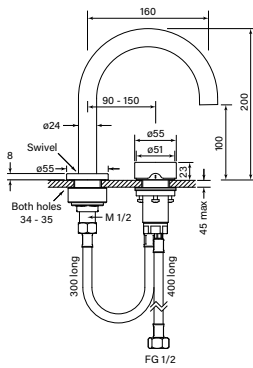

- Half turn Progresiv ceramic valve
- Smooth Handle
- Mount through 35 mm tap holes
- Match with Pegasi showers & accessories
- Swivel spout reach 160 mm
- WELS 5* 6 lpm

**\$762 (-11 Chrome)**

- \$1048 (-78 Switzrok Matte Black)
- \$1048 (-80 Switzrok Matte White)
- \$1167 (-55 Brushed Chrome)
- \$1167 (-72 Brushed New Nickel)
- \$1262 (-52 Polished New Nickel)
- \$1262 (-74 Brushed Carbon)
- \$1262 (-73 Brushed Graphite)
- \$1262 (-53 Polished Terminus Copper)
- \$1262 (-75 Brushed Terminus Copper)
- \$1262 (-90 Raw Polished Brass)
- \$1262 (-91 Raw Brushed Brass)
- \$1262 (-84 Antique Brass Light)
- \$1262 (-83 Antique Brass Medium)
- \$1262 (-76 Discovery Bronze)
- \$1262 (-79 Armada Bronze)
- \$1262 (-50 Polished Admiralty Brass)
- \$1262 (-70 Brushed Admiralty Brass)
- \$1262 (-51 Polished Liberty Gold)
- \$1262 (-71 Brushed Liberty Gold)