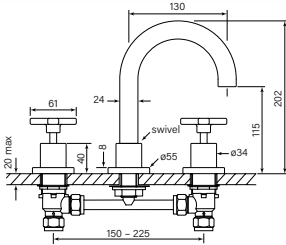

31770
Chisel D Basin Set, Cross

- Coordinate with Pegasi showers and accessories
- Durable copper jumper valves
- Swivel spout reach 130 mm
- Max mount thickness 20 mm
- WELS 5* 6 lpm
- Ceramic valve kit ¾ turn option extra

1. **$316 (-11 Chrome)**
2. $483 (-78 Switzrok Matte Black)
   - $483 (-80 Switzrok Matte White)
   - $550 (-55 Brushed Chrome)
   - $550 (-72 Brushed New Nickel)
   - $593 (-52 Polished New Nickel)
   - $593 (-74 Brushed Carbon)
   - $593 (-73 Brushed Graphite)
   - $593 (-53 Polished Terminus Copper)
   - $593 (-75 Brushed Terminus Copper)
   - $593 (-90 Raw Polished Brass)
   - $593 (-91 Raw Brushed Brass)
   - $593 (-84 Antique Brass Light)
   - $593 (-83 Antique Brass Medium)
   - $593 (-76 Discovery Bronze)
   - $593 (-79 Armada Bronze)
   - $593 (-50 Polished Admiralty Brass)
   - $593 (-70 Brushed Admiralty Brass)
   - $593 (-51 Polished Liberty Gold)
   - $593 (-71 Brushed Liberty Gold)

31771
Chisel D Sink Set Hob, Cross

31772
Chisel D Spa Set Hob, Cross

- Coordinate with Pegasi showers and accessories
- Durable copper jumper valves
- Swivel spout reach 220 mm
- Max mount thickness 32 mm
- WELS 4* 7.5 lpm (sink)
- Free flow spa spout
- Ceramic valve kit ¾ turn option extra