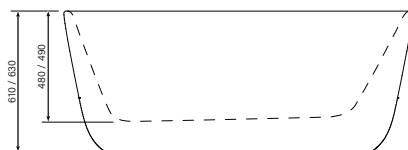

\$7191 (-33 Satin White)

30807
Silkstone Monz Apartment
Bath, 1500

30809
Silkstone Monz Apartment
Bath, 1400

- Solid engineered stone
- Includes built in overflow
- Includes pop up waste
- Dual wall construction
- 1540 x 700 mm (Model 30807)
- 1400 x 700 mm (Model 30809)
- 99 kg weight (Model 30807)
- 90 kg weight (Model 30809)
- 240 L capacity (Model 30807)
- 215 L capacity (Model 30809)
- Made in Europe
- 25 year warranty