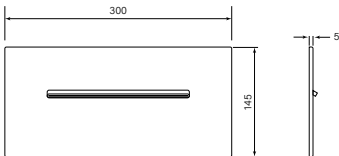

Model: 30788-11

30788

Doccinox 145 x 300 Flush Wall Blade Shower

- 145 x 300 mm
- Fits flush to wall
- Includes wall mount kit
- * Polished stainless steel
- Suitable for shower or bath filler application
- Made in Italy
- WELS 0* >16 lpm