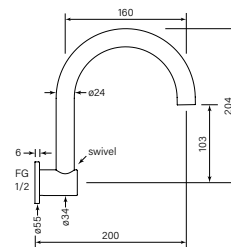

30727
Pegasi Wall Sink Spout 200
Swivel

30729
Pegasi Wall Bath Spout 200
Swivel

- WELS 4* 7.5 lpm (Sink)
- Bath spout free flow
- Swivel spout reach 200 mm
- Recessed aerator / straightener

$202	(-11 Chrome)
$322	(-78 Switzrok Matte Black)
$322	(-80 Switzrok Matte White)
$371	(-55 Brushed Chrome)
$371	(-72 Brushed New Nickel)
$398	(-52 Polished New Nickel)
$398	(-74 Brushed Carbon)
$398	(-73 Brushed Graphite)
$398	(-53 Polished Terminus Copper)
$398	(-75 Brushed Terminus Copper)
$398	(-90 Raw Polished Brass)
$398	(-91 Raw Brushed Brass)
$398	(-84 Antique Brass Light)
$398	(-83 Antique Brass Medium)
$398	(-76 Discovery Bronze)
$398	(-79 Armada Bronze)
$398	(-50 Polished Admiralty Brass)
$398	(-70 Brushed Admiralty Brass)
$398	(-51 Polished Liberty Gold)
$398	(-71 Brushed Liberty Gold)