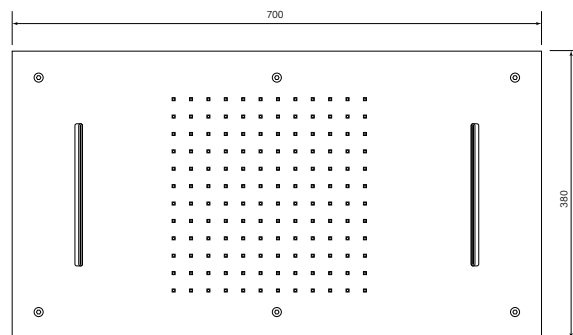

$2727 (-11 Chrome)*

- $3442 (-78 Switzrok Matte Black)
- $3442 (-80 Switzrok Matte White)
- $3620 (-55 Brushed Chrome)
- $3620 (-72 Brushed New Nickel)
- $3799 (-52 Polished New Nickel)
- $3799 (-74 Brushed Carbon)
- $3799 (-73 Brushed Graphite)
- $3799 (-53 Polished Terminus Copper)
- $3799 (-75 Brushed Terminus Copper)
- N/A (-90 Raw Polished Brass)
- N/A (-91 Raw Brushed Brass)
- N/A (-84 Antique Brass Light)
- N/A (-83 Antique Brass Medium)
- $3799 (-76 Discovery Bronze)
- $3799 (-79 Armada Bronze)
- $3799 (-50 Polished Admiralty Brass)
- $3799 (-70 Brushed Admiralty Brass)
- $3799 (-51 Polished Liberty Gold)
- $3799 (-71 Brushed Liberty Gold)