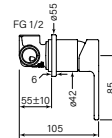

$349 (-11 Chrome)

- $485 (-78 Switzrok Matte Black)
- $485 (-80 Switzrok Matte White)
- $587 (-55 Brushed Chrome)
- $587 (-72 Brushed New Nickel)
- $618 (-52 Polished New Nickel)
- $618 (-74 Brushed Carbon)
- $618 (-73 Brushed Graphite)
- $618 (-53 Polished Terminus Copper)
- $618 (-75 Brushed Terminus Copper)
- $618 (-90 Raw Polished Brass)
- $618 (-91 Raw Brushed Brass)
- $618 (-84 Antique Brass Light)
- $618 (-83 Antique Brass Medium)
- $618 (-76 Discovery Bronze)
- $618 (-79 Armada Bronze)
- $618 (-50 Polished Admiralty Brass)
- $618 (-70 Brushed Admiralty Brass)
- $618 (-51 Polished Liberty Gold)
- $618 (-71 Brushed Liberty Gold)