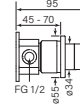

30959

Zero Diverter Switch, Knurl

- Stand alone diverter switch for bath or shower
- Works with standard wall mixer
- Quarter turn ceramic valve
- Simple, light operation
- Cover plate size Ø55mm
- RIK & Fkit codes see page 182
- Includes Logikit™ body
- Suits wall noggin depth 45 – 70

$453 (-11 Chrome)

- $619 (-78 Switzrok Matte Black)
- $619 (-80 Switzrok Matte White)
- $668 (-55 Brushed Chrome)
- $668 (-72 Brushed New Nickel)
- $738 (-52 Polished New Nickel)
- $738 (-74 Brushed Carbon)
- $738 (-73 Brushed Graphite)
- $738 (-53 Polished Terminus Copper)
- $738 (-75 Brushed Terminus Copper)
- $738 (-90 Raw Polished Brass)
- $738 (-91 Raw Brushed Brass)
- $738 (-84 Antique Brass Light)
- $738 (-83 Antique Brass Medium)
- $738 (-76 Discovery Bronze)
- $738 (-79 Armada Bronze)
- $738 (-50 Polished Admiralty Brass)
- $738 (-70 Brushed Admiralty Brass)
- $738 (-51 Polished Liberty Gold)
- $738 (-71 Brushed Liberty Gold)