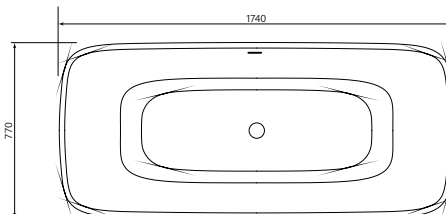

30800
Silkstone Elbe Bath

- Solid engineered stone
- Includes built in overflow
- Includes pop up waste
- Dual wall construction
- 1740 x 770 mm
- 104 kg weight
- 230 L capacity
- Made in Europe
- 25 year warranty

$7191 (-33 Satin White)