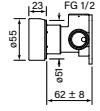

30908

Zero Progresiv Smooth Wall mixer

- Half turn Progresiv ceramic valve
- Smooth Handle
- Noggin depth 54 - 70 mm
- Match with Pegasi showers & accessories
- RIK & Fkit codes see page 182

$453 (-11 Chrome)

$619	(-78 Switzrok Matte Black)
$619	(-80 Switzrok Matte White)
$668	(-55 Brushed Chrome)
$668	(-72 Brushed New Nickel)
$738	(-52 Polished New Nickel)
$738	(-74 Brushed Carbon)
$738	(-73 Brushed Graphite)
$738	(-53 Polished Terminus Copper)
$738	(-75 Brushed Terminus Copper)
$738	(-90 Raw Polished Brass)
$738	(-91 Raw Brushed Brass)
$738	(-84 Antique Brass Light)
$738	(-83 Antique Brass Medium)
$738	(-76 Discovery Bronze)
$738	(-79 Armada Bronze)
$738	(-50 Polished Admiralty Brass)
$738	(-70 Brushed Admiralty Brass)
$738	(-51 Polished Liberty Gold)
$738	(-71 Brushed Liberty Gold)