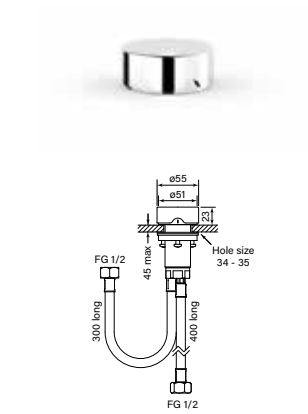

30900

Zero Progresiv Smooth Hob Mixer

- Half turn Progresiv ceramic valve
- Smooth Handle
- Mount through 35 mm tap holes
- Match with Pegasi showers & accessories

$536 (-11 Chrome)

- $703 (-78 Switzrok Matte Black)
- $703 (-80 Switzrok Matte White)
- $738 (-55 Brushed Chrome)
- $738 (-72 Brushed New Nickel)
- $822 (-52 Polished New Nickel)
- $822 (-74 Brushed Carbon)
- $822 (-73 Brushed Graphite)
- $822 (-53 Polished Terminus Copper)
- $822 (-75 Brushed Terminus Copper)
- $822 (-90 Raw Polished Brass)
- $822 (-91 Raw Brushed Brass)
- $822 (-84 Antique Brass Light)
- $822 (-83 Antique Brass Medium)
- $822 (-76 Discovery Bronze)
- $822 (-79 Armada Bronze)
- $822 (-50 Polished Admiralty Brass)
- $822 (-70 Brushed Admiralty Brass)
- $822 (-51 Polished Liberty Gold)
- $822 (-71 Brushed Liberty Gold)