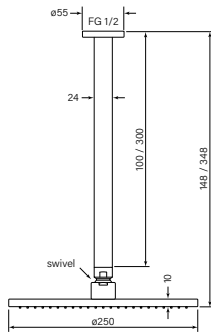

1. **$424 (-11 Chrome)**
2. $643 (-78 Switzrok Matte Black)
   - $643 (-80 Switzrok Matte White)
   - $691 (-55 Brushed Chrome)
   - $691 (-72 Brushed New Nickel)
   - $699 (-52 Polished New Nickel)
   - $699 (-74 Brushed Carbon)
   - $699 (-73 Brushed Graphite)
   - $699 (-53 Polished Terminus Copper)
   - $699 (-75 Brushed Terminus Copper)
   - $699 (-90 Raw Polished Brass)
   - $699 (-91 Raw Brushed Brass)
   - $699 (-84 Antique Brass Light)
   - $699 (-83 Antique Brass Medium)
   - $699 (-76 Discovery Bronze)
   - $699 (-79 Armada Bronze)
   - $699 (-50 Polished Admiralty Brass)
   - $699 (-70 Brushed Admiralty Brass)
   - $699 (-51 Polished Liberty Gold)
   - $699 (-71 Brushed Liberty Gold)