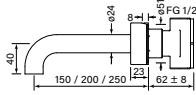

30909

Zero Progresiv Smooth Wall Bath Mixer Set, 150

- Half turn Progresiv ceramic valve
- Smooth Handle
- Noggin depth 54 - 70 mm
- Match with Pegasi showers & accessories
- RIK & Fkit codes see page 182
- Free flow spout
- Spout reach 150 mm

$703 (-11 Chrome)

$1000	(-78 Switzrok Matte Black)
$1000	(-80 Switzrok Matte White)
$1119	(-55 Brushed Chrome)
$1119	(-72 Brushed New Nickel)
$1215	(-52 Polished New Nickel)
$1215	(-74 Brushed Carbon)
$1215	(-73 Brushed Graphite)
$1215	(-53 Polished Terminus Copper)
$1215	(-75 Brushed Terminus Copper)
$1215	(-90 Raw Polished Brass)
$1215	(-91 Raw Brushed Brass)
$1215	(-84 Antique Brass Light)
$1215	(-83 Antique Brass Medium)
$1215	(-76 Discovery Bronze)
$1215	(-79 Armada Bronze)
$1215	(-50 Polished Admiralty Brass)
$1215	(-70 Brushed Admiralty Brass)
$1215	(-51 Polished Liberty Gold)
$1215	(-71 Brushed Liberty Gold)

30910

Zero Progresiv Smooth Wall Bath Mixer Set, 200

- Half turn Progresiv ceramic valve
- Smooth Handle
- Noggin depth 54 - 70 mm
- Match with Pegasi showers & accessories
- RIK & Fkit codes see page 182
- Free flow spout
- Spout reach 200 mm

$703 (-11 Chrome)

$1000	(-78 Switzrok Matte Black)
$1000	(-80 Switzrok Matte White)
$1119	(-55 Brushed Chrome)
$1119	(-72 Brushed New Nickel)
$1215	(-52 Polished New Nickel)
$1215	(-74 Brushed Carbon)
$1215	(-73 Brushed Graphite)
$1215	(-53 Polished Terminus Copper)
$1215	(-75 Brushed Terminus Copper)
$1215	(-90 Raw Polished Brass)
$1215	(-91 Raw Brushed Brass)
$1215	(-84 Antique Brass Light)
$1215	(-83 Antique Brass Medium)
$1215	(-76 Discovery Bronze)
$1215	(-79 Armada Bronze)
$1215	(-50 Polished Admiralty Brass)
$1215	(-70 Brushed Admiralty Brass)
$1215	(-51 Polished Liberty Gold)
$1215	(-71 Brushed Liberty Gold)

30911