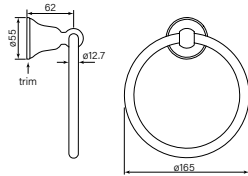

40100
Cascade Towel Ring

- Robust solid brass mount
- Swivel loop 165 mm

- \$100 (-11 Chrome)**
 \$100 (-12 Chrome + Gold)
 \$231 (-78 Switzrok Matte Black)
 \$231 (-80 Switzrok Matte White)
 \$277 (-55 Brushed Chrome)
 \$277 (-72 Brushed New Nickel)
 \$314 (-52 Polished New Nickel)
 \$314 (-74 Brushed Carbon)
 \$314 (-73 Brushed Graphite)
 \$314 (-53 Polished Terminus Copper)
 \$314 (-75 Brushed Terminus Copper)
 \$314 (-90 Raw Polished Brass)
 \$314 (-91 Raw Brushed Brass)
 \$314 (-84 Antique Brass Light)
 \$314 (-83 Antique Brass Medium)
 \$314 (-76 Discovery Bronze)
 \$314 (-79 Armada Bronze)
 \$314 (-50 Polished Admiralty Brass)
 \$314 (-70 Brushed Admiralty Brass)
 \$314 (-51 Polished Liberty Gold)
 \$314 (-71 Brushed Liberty Gold)