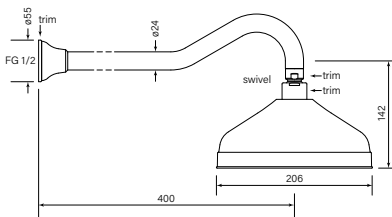

$455	(-11 Chrome)
$643	(-12 Chrome + Gold)
$681	(-78 Switzrok Matte Black)
$681	(-80 Switzrok Matte White)
$745	(-55 Brushed Chrome)
$745	(-72 Brushed New Nickel)
$808	(-52 Polished New Nickel)
$808	(-74 Brushed Carbon)
$808	(-73 Brushed Graphite)
$808	(-53 Polished Terminus Copper)
$808	(-75 Brushed Terminus Copper)
$808	(-90 Raw Polished Brass)
$808	(-91 Raw Brushed Brass)
$808	(-84 Antique Brass Light)
$808	(-83 Antique Brass Medium)
$808	(-76 Discovery Bronze)
$808	(-79 Armada Bronze)
$808	(-50 Polished Admiralty Brass)
$808	(-70 Brushed Admiralty Brass)
$808	(-51 Polished Liberty Gold)
$808	(-71 Brushed Liberty Gold)

34367
**Cascade Shower
Head, 200**

- 206 mm shower head
- Swivel ball joint
- Silicone spray nozzles

$316	(-11 Chrome)
$366	(-12 Chrome + Gold)
$505	(-78 Switzrok Matte Black)
$505	(-80 Switzrok Matte White)
$581	(-55 Brushed Chrome)
$581	(-72 Brushed New Nickel)
$594	(-52 Polished New Nickel)
$594	(-74 Brushed Carbon)
$594	(-73 Brushed Graphite)
$594	(-53 Polished Terminus Copper)
$594	(-75 Brushed Terminus Copper)
$594	(-90 Raw Polished Brass)
$594	(-91 Raw Brushed Brass)
$594	(-84 Antique Brass Light)
$594	(-83 Antique Brass Medium)
$594	(-76 Discovery Bronze)
$594	(-79 Armada Bronze)
$594	(-50 Polished Admiralty Brass)
$594	(-70 Brushed Admiralty Brass)
$594	(-51 Polished Liberty Gold)
$594	(-71 Brushed Liberty Gold)

34366
**Cascade Arm Assy,
Swan Neck**

- 400 mm reach
- Includes flange and dress ring
- Standard 1/2" connections

$211	(-11 Chrome)
$264	(-12 Chrome + Gold)
$312	(-78 Switzrok Matte Black)
$312	(-80 Switzrok Matte White)
$373	(-55 Brushed Chrome)
$373	(-72 Brushed New Nickel)
$404	(-52 Polished New Nickel)
$404	(-74 Brushed Carbon)
$404	(-73 Brushed Graphite)
$404	(-53 Polished Terminus Copper)
$404	(-75 Brushed Terminus Copper)
$404	(-90 Raw Polished Brass)
$404	(-91 Raw Brushed Brass)
$404	(-84 Antique Brass Light)
$404	(-83 Antique Brass Medium)
$404	(-76 Discovery Bronze)
$404	(-79 Armada Bronze)
$404	(-50 Polished Admiralty Brass)
$404	(-70 Brushed Admiralty Brass)
$404	(-51 Polished Liberty Gold)
$404	(-71 Brushed Liberty Gold)