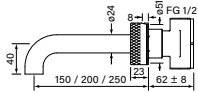

30949

Zero Progresiv Knurl Wall Bath Mixer Set, 150

- Half turn Progresiv ceramic valve
- Fine Knurled Handle
- Noggin depth 54 - 70 mm
- Match with Pegasi showers & accessories
- RIK & Fkit codes see page 182
- Free flow spout
- Spout reach 150 mm

$703	(-11 Chrome)
$1000	(-78 Switzrok Matte Black)
$1000	(-80 Switzrok Matte White)
$1119	(-55 Brushed Chrome)
$1119	(-72 Brushed New Nickel)
$1215	(-52 Polished New Nickel)
$1215	(-74 Brushed Carbon)
$1215	(-73 Brushed Graphite)
$1215	(-53 Polished Terminus Copper)
$1215	(-75 Brushed Terminus Copper)
$1215	(-90 Raw Polished Brass)
$1215	(-91 Raw Brushed Brass)
$1215	(-84 Antique Brass Light)
$1215	(-83 Antique Brass Medium)
$1215	(-76 Discovery Bronze)
$1215	(-79 Armada Bronze)
$1215	(-50 Polished Admiralty Brass)
$1215	(-70 Brushed Admiralty Brass)
$1215	(-51 Polished Liberty Gold)
$1215	(-71 Brushed Liberty Gold)

30950

Zero Progresiv Knurl Wall Bath Mixer Set, 200

- Half turn Progresiv ceramic valve
- Fine Knurled Handle
- Noggin depth 54 - 70 mm
- Match with Pegasi showers & accessories
- RIK & Fkit codes see page 182
- Free flow spout
- Spout reach 200 mm

$703	(-11 Chrome)
$1000	(-78 Switzrok Matte Black)
$1000	(-80 Switzrok Matte White)
$1119	(-55 Brushed Chrome)
$1119	(-72 Brushed New Nickel)
$1215	(-52 Polished New Nickel)
$1215	(-74 Brushed Carbon)
$1215	(-73 Brushed Graphite)
$1215	(-53 Polished Terminus Copper)
$1215	(-75 Brushed Terminus Copper)
$1215	(-90 Raw Polished Brass)
$1215	(-91 Raw Brushed Brass)
$1215	(-84 Antique Brass Light)
$1215	(-83 Antique Brass Medium)
$1215	(-76 Discovery Bronze)
$1215	(-79 Armada Bronze)
$1215	(-50 Polished Admiralty Brass)
$1215	(-70 Brushed Admiralty Brass)
$1215	(-51 Polished Liberty Gold)
$1215	(-71 Brushed Liberty Gold)