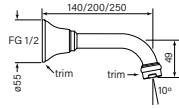

34184
Cascade Bath Outlet 140

- Reach 140 mm
- Free flow

$85	(-11 Chrome)
$104	(-12 Chrome + Gold)
$180	(-78 Switzrok Matte Black)
$180	(-80 Switzrok Matte White)
$218	(-55 Brushed Chrome)
$218	(-72 Brushed New Nickel)
$250	(-52 Polished New Nickel)
$250	(-74 Brushed Carbon)
$250	(-73 Brushed Graphite)
$250	(-53 Polished Terminus Copper)
$250	(-75 Brushed Terminus Copper)
$250	(-90 Raw Polished Brass)
$250	(-91 Raw Brushed Brass)
$250	(-84 Antique Brass Light)
$250	(-83 Antique Brass Medium)
$250	(-76 Discovery Bronze)
$250	(-79 Armada Bronze)
$250	(-50 Polished Admiralty Brass)
$250	(-70 Brushed Admiralty Brass)
$250	(-51 Polished Liberty Gold)
$250	(-71 Brushed Liberty Gold)

34185
Cascade Bath Outlet 200

- Reach 200 mm
- Free flow

$104	(-11 Chrome)
$119	(-12 Chrome + Gold)
$197	(-78 Switzrok Matte Black)
$197	(-80 Switzrok Matte White)
$236	(-55 Brushed Chrome)
$236	(-72 Brushed New Nickel)
$268	(-52 Polished New Nickel)
$268	(-74 Brushed Carbon)
$268	(-73 Brushed Graphite)
$268	(-53 Polished Terminus Copper)
$268	(-75 Brushed Terminus Copper)
$268	(-90 Raw Polished Brass)
$268	(-91 Raw Brushed Brass)
$268	(-84 Antique Brass Light)
$268	(-83 Antique Brass Medium)
$268	(-76 Discovery Bronze)
$268	(-79 Armada Bronze)
$268	(-50 Polished Admiralty Brass)
$268	(-70 Brushed Admiralty Brass)
$268	(-51 Polished Liberty Gold)
$268	(-71 Brushed Liberty Gold)

34186
Cascade Bath Outlet 250

- Reach 250 mm
- Free flow

$119	(-11 Chrome)
$135	(-12 Chrome + Gold)
$211	(-78 Switzrok Matte Black)
$211	(-80 Switzrok Matte White)
$251	(-55 Brushed Chrome)
$251	(-72 Brushed New Nickel)
$285	(-52 Polished New Nickel)
$285	(-74 Brushed Carbon)
$285	(-73 Brushed Graphite)
$285	(-53 Polished Terminus Copper)
$285	(-75 Brushed Terminus Copper)
$285	(-90 Raw Polished Brass)
$285	(-91 Raw Brushed Brass)
$285	(-84 Antique Brass Light)
$285	(-83 Antique Brass Medium)
$285	(-76 Discovery Bronze)
$285	(-79 Armada Bronze)
$285	(-50 Polished Admiralty Brass)
$285	(-70 Brushed Admiralty Brass)
$285	(-51 Polished Liberty Gold)
$285	(-71 Brushed Liberty Gold)