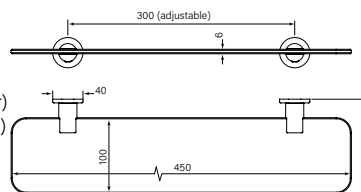

30707
Pegasi Glass Shelf

- Robust solid brass mount
- 6 mm tempered glass
- 300 mm bracket spacing (adjustable)
- 40 mm round flanges

1. **$155 (-11 Chrome)**
   $265 (-78 Switzrok Matte Black)
   $265 (-80 Switzrok Matte White)
   $306 (-55 Brushed Chrome)
   $306 (-72 Brushed New Nickel)
   $340 (-52 Polished New Nickel)
   $340 (-74 Brushed Carbon)
   $340 (-73 Brushed Graphite)
   $340 (-53 Polished Terminus Copper)
   $340 (-75 Brushed Terminus Copper)
   $340 (-90 Raw Polished Brass)
   $340 (-91 Raw Brushed Brass)
   $340 (-84 Antique Brass Light)
   $340 (-83 Antique Brass Medium)
   $340 (-76 Discovery Bronze)
   $340 (-79 Armada Bronze)
   $340 (-50 Polished Admiralty Brass)
   $340 (-70 Brushed Admiralty Brass)
   $340 (-51 Polished Liberty Gold)
   $340 (-71 Brushed Liberty Gold)