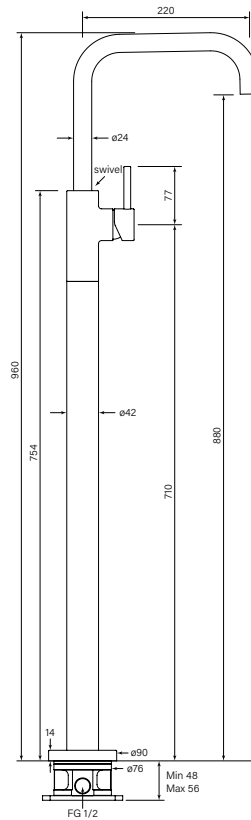

30662
Pegasi M Floor Bath Mixer Square

- Suits concrete or timber floor
- Rock solid mount
- Petite 90 mm round floor flange
- Free flow
- RIK & Fkit codes see page 181
- Swivel Spout reach 220 mm
- 2 stage flow step valve

1. **$1754 (-11 Chrome)**
2. $2133 (-78 Switzrok Matte Black)
   - $2133 (-80 Switzrok Matte White)
   - $2260 (-55 Brushed Chrome)
   - $2260 (-72 Brushed New Nickel)
   - $2487 (-52 Polished New Nickel)
   - $2487 (-74 Brushed Carbon)
   - $2487 (-73 Brushed Graphite)
   - $2487 (-53 Polished Terminus Copper)
   - $2487 (-75 Brushed Terminus Copper)
   - $2487 (-90 Raw Polished Brass)
   - $2487 (-91 Raw Brushed Brass)
   - $2487 (-84 Antique Brass Light)
   - $2487 (-83 Antique Brass Medium)
   - $2487 (-76 Discovery Bronze)
   - $2487 (-79 Armada Bronze)
   - $2487 (-50 Polished Admiralty Brass)
   - $2487 (-70 Brushed Admiralty Brass)
   - $2487 (-51 Polished Liberty Gold)
   - $2487 (-71 Brushed Liberty Gold)