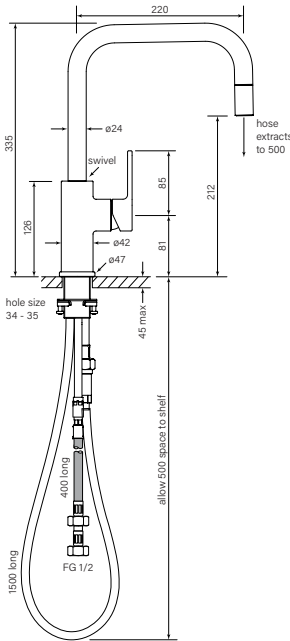

35132

Zeos Sink Mixer Square, Pull Out

- Solid brass handle
- WELS 4* 7.5 lpm
- Pull out nozzle 500mm
- Strommglide™ PTFE runway
- S-Flex™ stainless coil hose
- Swivel spout reach 220 mm
- 2 stage flow step valve
- 34-35 mm sink hole

$834 (-11 Chrome)

- $1111 (-78 Switzrok Matte Black)
- $1111 (-80 Switzrok Matte White)
- $1338 (-55 Brushed Chrome)
- $1338 (-72 Brushed New Nickel)
- $1438 (-52 Polished New Nickel)
- $1438 (-74 Brushed Carbon)
- $1438 (-73 Brushed Graphite)
- $1438 (-53 Polished Terminus Copper)
- $1438 (-75 Brushed Terminus Copper)
- $1438 (-90 Raw Polished Brass)
- $1438 (-91 Raw Brushed Brass)
- $1438 (-84 Antique Brass Light)
- $1438 (-83 Antique Brass Medium)
- $1438 (-76 Discovery Bronze)
- $1438 (-79 Armada Bronze)
- $1438 (-50 Polished Admiralty Brass)
- $1438 (-70 Brushed Admiralty Brass)
- $1438 (-51 Polished Liberty Gold)
- $1438 (-71 Brushed Liberty Gold)

35133

Zeos Sink Mixer Pull Down

- Solid brass handle
- WELS 4* 7.5 lpm
- Chef style with lift-out spout
- Non-scratch polymer nozzle
- Tough flexible rubber hose
- Swivel arm 240 mm reach
- 2 stage flow step valve
- 34-35 mm sink hole

$897 (-11 Chrome)

- $1174 (-78 Switzrok Matte Black)
- $1174 (-80 Switzrok Matte White)
- $1413 (-55 Brushed Chrome)
- $1413 (-72 Brushed New Nickel)
- $1529 (-52 Polished New Nickel)
- $1529 (-74 Brushed Carbon)
- $1529 (-73 Brushed Graphite)
- $1529 (-53 Polished Terminus Copper)
- $1529 (-75 Brushed Terminus Copper)
- $1529 (-90 Raw Polished Brass)
- $1529 (-91 Raw Brushed Brass)
- $1529 (-84 Antique Brass Light)
- $1529 (-83 Antique Brass Medium)
- $1529 (-76 Discovery Bronze)
- $1529 (-79 Armada Bronze)
- $1529 (-50 Polished Admiralty Brass)
- $1529 (-70 Brushed Admiralty Brass)
- $1529 (-51 Polished Liberty Gold)
- $1529 (-71 Brushed Liberty Gold)