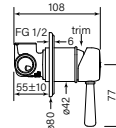

1. **$480 (-11 Chrome)**
2. $643 (-12 Chrome + Gold)
   - $681 (-78 Switzrok Matte Black)
   - $681 (-80 Switzrok Matte White)
   - $732 (-55 Brushed Chrome)
   - $732 (-72 Brushed New Nickel)
   - $782 (-52 Polished New Nickel)
   - $782 (-74 Brushed Carbon)
   - $782 (-73 Brushed Graphite)
   - $782 (-53 Polished Terminus Copper)
   - $782 (-75 Brushed Terminus Copper)
   - $782 (-90 Raw Polished Brass)
   - $782 (-91 Raw Brushed Brass)
   - $782 (-84 Antique Brass Light)
   - $782 (-83 Antique Brass Medium)
   - $782 (-76 Discovery Bronze)
   - $782 (-79 Armada Bronze)
   - $782 (-50 Polished Admiralty Brass)
   - $782 (-70 Brushed Admiralty Brass)
   - $782 (-51 Polished Liberty Gold)
   - $782 (-71 Brushed Liberty Gold)