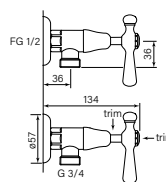

$339 (-11 Chrome)

- $375 (-12 Chrome + Gold)
- $479 (-78 Switzrok Matte Black)
- $479 (-80 Switzrok Matte White)
- $545 (-55 Brushed Chrome)
- $545 (-72 Brushed New Nickel)
- $578 (-52 Polished New Nickel)
- $578 (-74 Brushed Carbon)
- $578 (-73 Brushed Graphite)
- $578 (-53 Polished Terminus Copper)
- $578 (-75 Brushed Terminus Copper)
- $578 (-90 Raw Polished Brass)
- $578 (-91 Raw Brushed Brass)
- $578 (-84 Antique Brass Light)
- $578 (-83 Antique Brass Medium)
- $578 (-76 Discovery Bronze)
- $578 (-79 Armada Bronze)
- $578 (-50 Polished Admiralty Brass)
- $578 (-70 Brushed Admiralty Brass)
- $578 (-51 Polished Liberty Gold)
- $578 (-71 Brushed Liberty Gold)