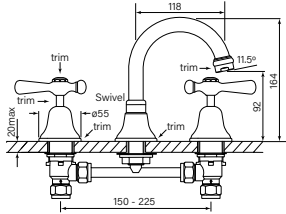

1. **$424 (-11 Chrome)**
2. $461 (-12 Chrome + Gold)
   - $613 (-78 Switzrok Matte Black)
   - $613 (-80 Switzrok Matte White)
   - $699 (-55 Brushed Chrome)
   - $699 (-72 Brushed New Nickel)
   - $750 (-52 Polished New Nickel)
   - $750 (-74 Brushed Carbon)
   - $750 (-73 Brushed Graphite)
   - $750 (-53 Polished Terminus Copper)
   - $750 (-75 Brushed Terminus Copper)
   - $750 (-90 Raw Polished Brass)
   - $750 (-91 Raw Brushed Brass)
   - $750 (-84 Antique Brass Light)
   - $750 (-83 Antique Brass Medium)
   - $750 (-76 Discovery Bronze)
   - $750 (-79 Armada Bronze)
   - $750 (-50 Polished Admiralty Brass)
   - $750 (-70 Brushed Admiralty Brass)
   - $750 (-51 Polished Liberty Gold)
   - $750 (-71 Brushed Liberty Gold)