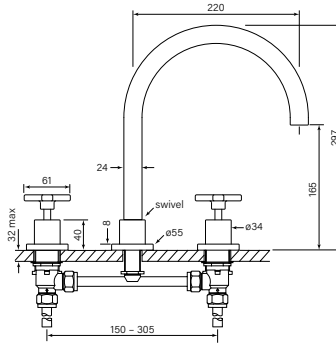

31771
Chisel D Sink Set Hob, Cross

31772
Chisel D Spa Set Hob, Cross

- Coordinate with Pegasi showers and accessories
- Durable copper jumper valves
- Swivel spout reach 220 mm
- Max mount thickness 32 mm
- WELS 4* 7.5 lpm (sink)
- Free flow spa spout
- Ceramic valve kit ¾ turn option extra