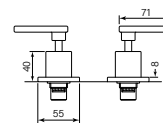

1. **$340 (-11 Chrome)**
2. $469 (-78 Switzrok Matte Black)
   - $469 (-80 Switzrok Matte White)
   - $528 (-55 Brushed Chrome)
   - $528 (-72 Brushed New Nickel)
   - $548 (-52 Polished New Nickel)
   - $548 (-74 Brushed Carbon)
   - $548 (-73 Brushed Graphite)
   - $548 (-53 Polished Terminus Copper)
   - $548 (-75 Brushed Terminus Copper)
   - $548 (-90 Raw Polished Brass)
   - $548 (-91 Raw Brushed Brass)
   - $548 (-84 Antique Brass Light)
   - $548 (-83 Antique Brass Medium)
   - $548 (-76 Discovery Bronze)
   - $548 (-79 Armada Bronze)
   - $548 (-50 Polished Admiralty Brass)
   - $548 (-70 Brushed Admiralty Brass)
   - $548 (-51 Polished Liberty Gold)
   - $548 (-71 Brushed Liberty Gold)