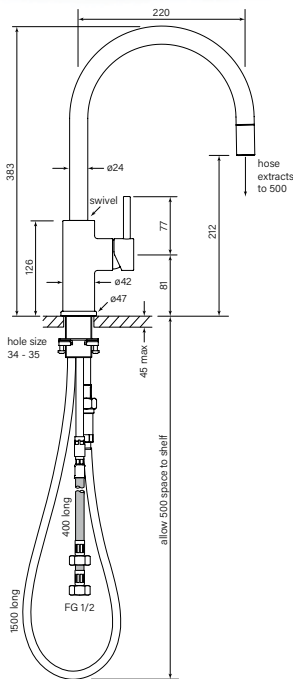

30694
Pegasi M Sink Mixer Curve,
Pull Out

- WELS 4* 7.5 lpm
- Pull out nozzle 500 mm
- Strommglide™ PTFE runway
- S-Flex™ stainless coil hose
- Swivel spout reach 220 mm
- 2 stage flow step valve
- 34-35 mm sink hole

1. **$834 (-11 Chrome)**
   $1111 (-78 Switzrok Matte Black)
   $1111 (-80 Switzrok Matte White)
   $1338 (-55 Brushed Chrome)
   $1338 (-72 Brushed New Nickel)
   $1438 (-52 Polished New Nickel)
   $1438 (-74 Brushed Carbon)
   $1438 (-73 Brushed Graphite)
   $1438 (-53 Polished Terminus Copper)
   $1438 (-75 Brushed Terminus Copper)
   $1438 (-90 Raw Polished Brass)
   $1438 (-91 Raw Brushed Brass)
   $1438 (-84 Antique Brass Light)
   $1438 (-83 Antique Brass Medium)
   $1438 (-76 Discovery Bronze)
   $1438 (-79 Armada Bronze)
   $1438 (-50 Polished Admiralty Brass)
   $1438 (-70 Brushed Admiralty Brass)
   $1438 (-51 Polished Liberty Gold)
   $1438 (-71 Brushed Liberty Gold)