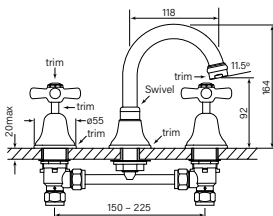

1. **$301 (-11 Chrome)**
2. $342 (-12 Chrome + Gold)
   - $523 (-78 Switzrok Matte Black)
   - $523 (-80 Switzrok Matte White)
   - $618 (-55 Brushed Chrome)
   - $618 (-72 Brushed New Nickel)
   - $674 (-52 Polished New Nickel)
   - $674 (-74 Brushed Carbon)
   - $674 (-73 Brushed Graphite)
   - $674 (-53 Polished Terminus Copper)
   - $674 (-75 Brushed Terminus Copper)
   - $674 (-90 Raw Polished Brass)
   - $674 (-91 Raw Brushed Brass)
   - $674 (-84 Antique Brass Light)
   - $674 (-83 Antique Brass Medium)
   - $674 (-76 Discovery Bronze)
   - $674 (-79 Armada Bronze)
   - $674 (-50 Polished Admiralty Brass)
   - $674 (-70 Brushed Admiralty Brass)
   - $674 (-51 Polished Liberty Gold)
   - $674 (-71 Brushed Liberty Gold)