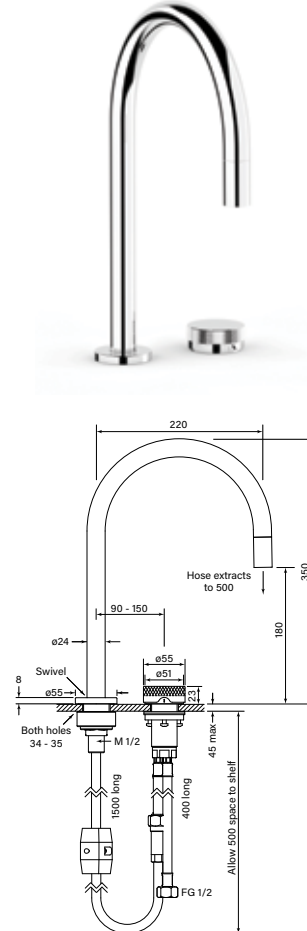

$1144 (-11 Chrome)

- $1370 (-78 Switzrok Matte Black)
- $1370 (-80 Switzrok Matte White)
- $1536 (-55 Brushed Chrome)
- $1536 (-72 Brushed New Nickel)
- $1691 (-52 Polished New Nickel)
- $1691 (-74 Brushed Carbon)
- $1691 (-73 Brushed Graphite)
- $1691 (-53 Polished Terminus Copper)
- $1691 (-75 Brushed Terminus Copper)
- $1691 (-90 Raw Polished Brass)
- $1691 (-91 Raw Brushed Brass)
- $1691 (-84 Antique Brass Light)
- $1691 (-83 Antique Brass Medium)
- $1691 (-76 Discovery Bronze)
- $1691 (-79 Armada Bronze)
- $1691 (-50 Polished Admiralty Brass)
- $1691 (-70 Brushed Admiralty Brass)
- $1691 (-51 Polished Liberty Gold)
- $1691 (-71 Brushed Liberty Gold)