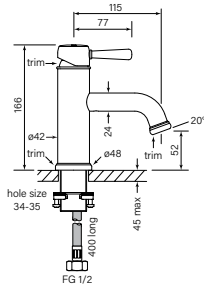

30560
Cascade Basin Mixer

- WELS 5* 6 lpm
- Reach 115 mm
- 2 stage Flowstep™ valve
- Tap Hole 34-35 mm

1. **$530 (-11 Chrome)**
   $694 (-12 Chrome + Gold)
   $732 (-78 Switzrok Matte Black)
   $732 (-80 Switzrok Matte White)
   $815 (-55 Brushed Chrome)
   $815 (-72 Brushed New Nickel)
   $859 (-52 Polished New Nickel)
   $859 (-74 Brushed Carbon)
   $859 (-73 Brushed Graphite)
   $859 (-53 Polished Terminus Copper)
   $859 (-75 Brushed Terminus Copper)
   $859 (-90 Raw Polished Brass)
   $859 (-91 Raw Brushed Brass)
   $859 (-84 Antique Brass Light)
   $859 (-83 Antique Brass Medium)
   $859 (-76 Discovery Bronze)
   $859 (-79 Armada Bronze)
   $859 (-50 Polished Admiralty Brass)
   $859 (-70 Brushed Admiralty Brass)
   $859 (-51 Polished Liberty Gold)
   $859 (-71 Brushed Liberty Gold)

30563
Cascade Basin Mixer, Swivel

- WELS 5* 6 lpm
- Swivel spout reach 115 mm
- 2 stage Flowstep™ valve
- Tap Hole 34-35 mm

1. **$555 (-11 Chrome)**
   $719 (-12 Chrome + Gold)
   $771 (-78 Switzrok Matte Black)
   $771 (-80 Switzrok Matte White)
   $853 (-55 Brushed Chrome)
   $853 (-72 Brushed New Nickel)
   $909 (-52 Polished New Nickel)
   $909 (-74 Brushed Carbon)
   $909 (-73 Brushed Graphite)
   $909 (-53 Polished Terminus Copper)
   $909 (-75 Brushed Terminus Copper)
   $909 (-90 Raw Polished Brass)
   $909 (-91 Raw Brushed Brass)
   $909 (-84 Antique Brass Light)
   $909 (-83 Antique Brass Medium)
   $909 (-76 Discovery Bronze)
   $909 (-79 Armada Bronze)
   $909 (-50 Polished Admiralty Brass)
   $909 (-70 Brushed Admiralty Brass)
   $909 (-51 Polished Liberty Gold)
   $909 (-71 Brushed Liberty Gold)

30561
Cascade Basin Mixer, Mid

30562
Cascade Basin Mixer, Tall

- WELS 5* 6 lpm
- Reach 156 mm
- 2 stage Flowstep™ valve
- Tap Hole 34-35 mm
- Spout height 127 mm (30561)
- Spout height 201 mm (30562)