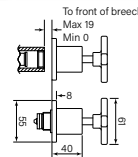

1. **$202 (-11 Chrome)**
2. $356 (-78 Switzrok Matte Black)
   - $356 (-80 Switzrok Matte White)
   - $418 (-55 Brushed Chrome)
   - $418 (-72 Brushed New Nickel)
   - $460 (-52 Polished New Nickel)
   - $460 (-74 Brushed Carbon)
   - $460 (-73 Brushed Graphite)
   - $460 (-53 Polished Terminus Copper)
   - $460 (-75 Brushed Terminus Copper)
   - $460 (-90 Raw Polished Brass)
   - $460 (-91 Raw Brushed Brass)
   - $460 (-84 Antique Brass Light)
   - $460 (-83 Antique Brass Medium)
   - $460 (-76 Discovery Bronze)
   - $460 (-79 Armada Bronze)
   - $460 (-50 Polished Admiralty Brass)
   - $460 (-70 Brushed Admiralty Brass)
   - $460 (-51 Polished Liberty Gold)
   - $460 (-71 Brushed Liberty Gold)