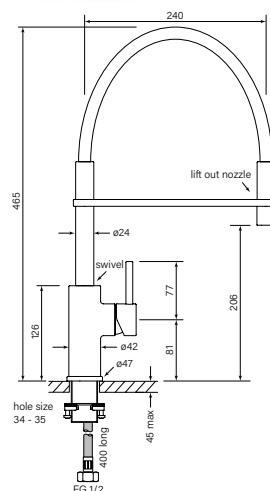

30696
Pegasi M Sink Mixer, Pull
Down

- WELS 4* 7.5 lpm
- Chef style with lift-out spout
- Non-scratch polymer nozzle
- Tough, flexible rubber hose
- Swivel arm 240 mm reach
- 2 stage flow step valve
- 34-35 mm sink hole

1. **$897 (-11 Chrome)**
   $1174 (-78 Switzrok Matte Black)
   $1174 (-80 Switzrok Matte White)
   $1413 (-55 Brushed Chrome)
   $1413 (-72 Brushed New Nickel)
   $1529 (-52 Polished New Nickel)
   $1529 (-74 Brushed Carbon)
   $1529 (-73 Brushed Graphite)
   $1529 (-53 Polished Terminus Copper)
   $1529 (-75 Brushed Terminus Copper)
   $1529 (-90 Raw Polished Brass)
   $1529 (-91 Raw Brushed Brass)
   $1529 (-84 Antique Brass Light)
   $1529 (-83 Antique Brass Medium)
   $1529 (-76 Discovery Bronze)
   $1529 (-79 Armada Bronze)
   $1529 (-50 Polished Admiralty Brass)
   $1529 (-70 Brushed Admiralty Brass)
   $1529 (-51 Polished Liberty Gold)
   $1529 (-71 Brushed Liberty Gold)