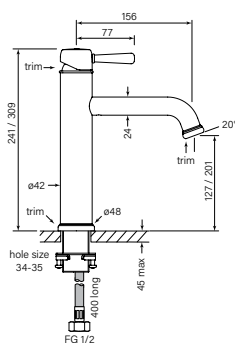

30562
Cascade Basin Mixer, Tall

- WELS 5* 6 lpm
- Reach 156 mm
- 2 stage Flowstep™ valve
- Tap Hole 34-35 mm
- Spout height 127 mm (30561)
- Spout height 201 mm (30562)

1. **$681 (-11 Chrome)**
   $846 (-12 Chrome + Gold)
   $878 (-78 Switzrok Matte Black)
   $878 (-80 Switzrok Matte White)
   $972 (-55 Brushed Chrome)
   $972 (-72 Brushed New Nickel)
   $1005 (-52 Polished New Nickel)
   $1005 (-74 Brushed Carbon)
   $1005 (-73 Brushed Graphite)
   $1005 (-53 Polished Terminus Copper)
   $1005 (-75 Brushed Terminus Copper)
   $1005 (-90 Raw Polished Brass)
   $1005 (-91 Raw Brushed Brass)
   $1005 (-84 Antique Brass Light)
   $1005 (-83 Antique Brass Medium)
   $1005 (-76 Discovery Bronze)
   $1005 (-79 Armada Bronze)
   $1005 (-50 Polished Admiralty Brass)
   $1005 (-70 Brushed Admiralty Brass)
   $1005 (-51 Polished Liberty Gold)
   $1005 (-71 Brushed Liberty Gold)