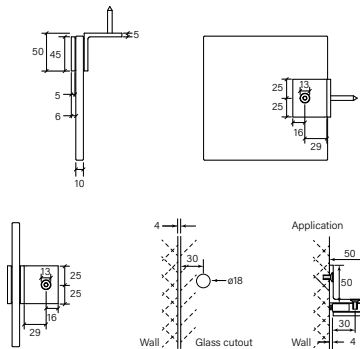

34415
Shower Knob for Glass,
Round

- Pull knob set
- Suitable for 6mm, 8mm, 10mm and 12mm glass
- Single 12mm hole on glass
- Manufactured from high quality brass, including the screws

\$80	(-11 Chrome)
\$101	(-78 Switzrok Matte Black)
\$101	(-80 Switzrok Matte White)
\$106	(-55 Brushed Chrome)
\$106	(-72 Brushed New Nickel)
\$114	(-52 Polished New Nickel)
\$114	(-74 Brushed Carbon)
\$114	(-73 Brushed Graphite)
\$114	(-53 Polished Terminus Copper)
\$114	(-75 Brushed Terminus Copper)
\$114	(-90 Raw Polished Brass)
\$114	(-91 Raw Brushed Brass)
\$114	(-84 Antique Brass Light)
\$114	(-83 Antique Brass Medium)
\$114	(-76 Discovery Bronze)
\$114	(-79 Armada Bronze)
\$114	(-50 Polished Admiralty Brass)
\$114	(-70 Brushed Admiralty Brass)
\$114	(-51 Polished Liberty Gold)
\$114	(-71 Brushed Liberty Gold)