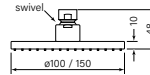

1. **$154 (-11 Chrome)**
2. $280 (-78 Switzrok Matte Black)
   - $280 (-80 Switzrok Matte White)
   - $424 (-55 Brushed Chrome)
   - $424 (-72 Brushed New Nickel)
   - $452 (-52 Polished New Nickel)
   - $452 (-74 Brushed Carbon)
   - $452 (-73 Brushed Graphite)
   - $452 (-53 Polished Terminus Copper)
   - $452 (-75 Brushed Terminus Copper)
   - $452 (-90 Raw Polished Brass)
   - $452 (-91 Raw Brushed Brass)
   - $452 (-84 Antique Brass Light)
   - $452 (-83 Antique Brass Medium)
   - $452 (-76 Discovery Bronze)
   - $452 (-79 Armada Bronze)
   - $452 (-50 Polished Admiralty Brass)
   - $452 (-70 Brushed Admiralty Brass)
   - $452 (-51 Polished Liberty Gold)
   - $452 (-71 Brushed Liberty Gold)