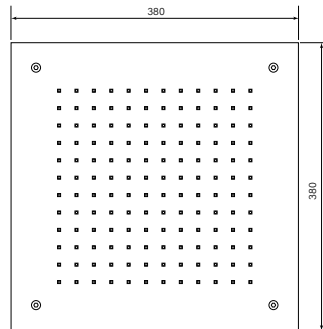

30780

Doccinox 380 x 380 Flush Ceiling Rain Shower

- 380 x 380 mm
- Fits flush to ceiling
- Includes metal mount frame
- * Polished stainless steel
- Made in Italy
- WELS 0* >16 lpm

$2012 (-11 Chrome)*

- $2489 (-78 Switzrok Matte Black)
- $2489 (-80 Switzrok Matte White)
- $2608 (-55 Brushed Chrome)
- $2608 (-72 Brushed New Nickel)
- $2727 (-52 Polished New Nickel)
- $2727 (-74 Brushed Carbon)
- $2727 (-73 Brushed Graphite)
- $2727 (-53 Polished Terminus Copper)
- $2727 (-75 Brushed Terminus Copper)
- N/A (-90 Raw Polished Brass)
- N/A (-91 Raw Brushed Brass)
- N/A (-84 Antique Brass Light)
- N/A (-83 Antique Brass Medium)
- $2727 (-76 Discovery Bronze)
- $2727 (-79 Armada Bronze)
- $2727 (-50 Polished Admiralty Brass)
- $2727 (-70 Brushed Admiralty Brass)
- $2727 (-51 Polished Liberty Gold)
- $2727 (-71 Brushed Liberty Gold)