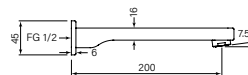

$139 (-11 Chrome)

- $265 (-78 Switzrok Matte Black)
- $265 (-80 Switzrok Matte White)
- $316 (-55 Brushed Chrome)
- $316 (-72 Brushed New Nickel)
- $332 (-52 Polished New Nickel)
- $332 (-74 Brushed Carbon)
- $332 (-73 Brushed Graphite)
- $332 (-53 Polished Terminus Copper)
- $332 (-75 Brushed Terminus Copper)
- $332 (-90 Raw Polished Brass)
- $332 (-91 Raw Brushed Brass)
- $332 (-84 Antique Brass Light)
- $332 (-83 Antique Brass Medium)
- $332 (-76 Discovery Bronze)
- $332 (-79 Armada Bronze)
- $332 (-50 Polished Admiralty Brass)
- $332 (-70 Brushed Admiralty Brass)
- $332 (-51 Polished Liberty Gold)
- $332 (-71 Brushed Liberty Gold)