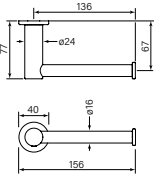

30704 Pegasi Toilet Roll Holder

- Robust solid brass mount
- 40 mm round flange
- Reverse orientation on request

$93	(-11 Chrome)
$202	(-78 Switzrok Matte Black)
$202	(-80 Switzrok Matte White)
$241	(-55 Brushed Chrome)
$241	(-72 Brushed New Nickel)
$276	(-52 Polished New Nickel)
$276	(-74 Brushed Carbon)
$276	(-73 Brushed Graphite)
$276	(-53 Polished Terminus Copper)
$276	(-75 Brushed Terminus Copper)
$276	(-90 Raw Polished Brass)
$276	(-91 Raw Brushed Brass)
$276	(-84 Antique Brass Light)
$276	(-83 Antique Brass Medium)
$276	(-76 Discovery Bronze)
$276	(-79 Armada Bronze)
$276	(-50 Polished Admiralty Brass)
$276	(-70 Brushed Admiralty Brass)
$276	(-51 Polished Liberty Gold)
$276	(-71 Brushed Liberty Gold)

30705 Pegasi Guest Towel Holder

- Robust solid brass mount
- 200 mm effective width
- 40 mm round flange

$93	(-11 Chrome)
$202	(-78 Switzrok Matte Black)
$202	(-80 Switzrok Matte White)
$241	(-55 Brushed Chrome)
$241	(-72 Brushed New Nickel)
$276	(-52 Polished New Nickel)
$276	(-74 Brushed Carbon)
$276	(-73 Brushed Graphite)
$276	(-53 Polished Terminus Copper)
$276	(-75 Brushed Terminus Copper)
$276	(-90 Raw Polished Brass)
$276	(-91 Raw Brushed Brass)
$276	(-84 Antique Brass Light)
$276	(-83 Antique Brass Medium)
$276	(-76 Discovery Bronze)
$276	(-79 Armada Bronze)
$276	(-50 Polished Admiralty Brass)
$276	(-70 Brushed Admiralty Brass)
$276	(-51 Polished Liberty Gold)
$276	(-71 Brushed Liberty Gold)

30708 Pegasi Soap Dish

- Robust solid brass mount
- Tough plexiglass dish
- 40 mm round flange