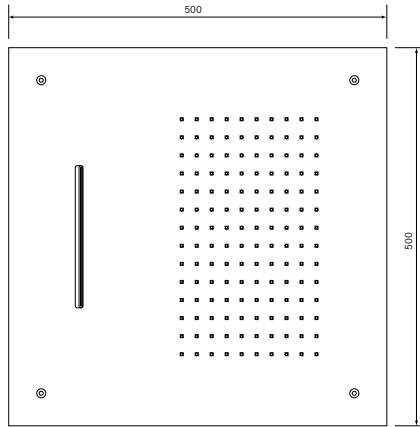

Model: 30784-11

Model: 30784-11

Model: 30782-11

30784

Doccinox 500 x 500 Flush Ceiling Rain & Blade Shower

- 500 x 500 mm
- Fits flush to ceiling
- Includes metal mount frame
- * Polished stainless steel
- Includes rain and blade outlet
- Made in Italy
- WELS 0* >16 lpm