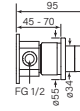

30958

Zero Diverter Switch, Smooth

- Stand alone diverter switch for bath or shower
- Works with standard wall mixer
- Quarter turn ceramic valve
- Simple, light operation
- Cover plate size Ø55mm
- RIK & Fkit codes see page 182
- Includes Logikit™ body
- Suits wall noggin depth 45 – 70

$453 (-11 Chrome)

$619	(-78 Switzrok Matte Black)
$619	(-80 Switzrok Matte White)
$668	(-55 Brushed Chrome)
$668	(-72 Brushed New Nickel)
$738	(-52 Polished New Nickel)
$738	(-74 Brushed Carbon)
$738	(-73 Brushed Graphite)
$738	(-53 Polished Terminus Copper)
$738	(-75 Brushed Terminus Copper)
$738	(-90 Raw Polished Brass)
$738	(-91 Raw Brushed Brass)
$738	(-84 Antique Brass Light)
$738	(-83 Antique Brass Medium)
$738	(-76 Discovery Bronze)
$738	(-79 Armada Bronze)
$738	(-50 Polished Admiralty Brass)
$738	(-70 Brushed Admiralty Brass)
$738	(-51 Polished Liberty Gold)
$738	(-71 Brushed Liberty Gold)