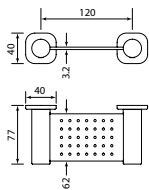

1. **$152 (-11 Chrome)**
2. $253 (-78 Switzrok Matte Black)
   - $253 (-80 Switzrok Matte White)
   - $292 (-55 Brushed Chrome)
   - $292 (-72 Brushed New Nickel)
   - $330 (-52 Polished New Nickel)
   - $330 (-74 Brushed Carbon)
   - $330 (-73 Brushed Graphite)
   - $330 (-53 Polished Terminus Copper)
   - $330 (-75 Brushed Terminus Copper)
   - $330 (-90 Raw Polished Brass)
   - $330 (-91 Raw Brushed Brass)
   - $330 (-84 Antique Brass Light)
   - $330 (-83 Antique Brass Medium)
   - $330 (-76 Discovery Bronze)
   - $330 (-79 Armada Bronze)
   - $330 (-50 Polished Admiralty Brass)
   - $330 (-70 Brushed Admiralty Brass)
   - $330 (-51 Polished Liberty Gold)
   - $330 (-71 Brushed Liberty Gold)