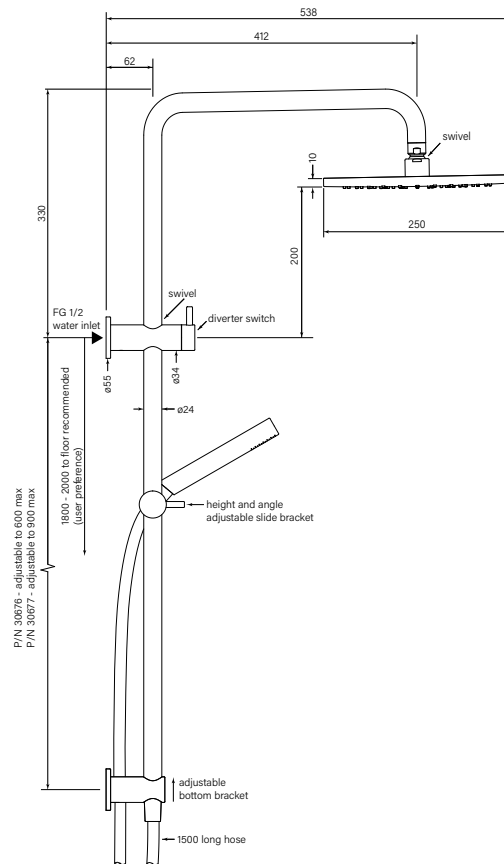

30676
Pegasi Dual Shower 600
sqa micro, 250

30677
Pegasi Dual Shower 900
sqa micro, 250

- WELS 3* 9 lpm
- Water enters top bracket
- 250 mm round head
- Micro hand shower
- Swivel arm with 412 mm reach
- 30676 has 600 mm rail length
- 30677 has 900 mm rail length
- Custom arm height available at extra cost

1. **$1060 (-11 Chrome)**
2. $1489 (-78 Switzrok Matte Black)
   - $1489 (-80 Switzrok Matte White)
   - $1850 (-55 Brushed Chrome)
   - $1850 (-72 Brushed New Nickel)
   - $2100 (-52 Polished New Nickel)
   - $2100 (-74 Brushed Carbon)
   - $2100 (-73 Brushed Graphite)
   - $2100 (-53 Polished Terminus Copper)
   - $2100 (-75 Brushed Terminus Copper)
   - $2100 (-90 Raw Polished Brass)
   - $2100 (-91 Raw Brushed Brass)
   - $2100 (-84 Antique Brass Light)
   - $2100 (-83 Antique Brass Medium)
   - $2100 (-76 Discovery Bronze)
   - $2100 (-79 Armada Bronze)
   - $2100 (-50 Polished Admiralty Brass)
   - $2100 (-70 Brushed Admiralty Brass)
   - $2100 (-51 Polished Liberty Gold)
   - $2100 (-71 Brushed Liberty Gold)