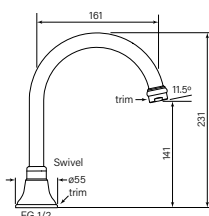

34189
Cascade Sink Outlet, Hob

- WELS 4* 7.5 lpm
- Swivel spout 161 mm reach

1. **$104 (-11 Chrome)**
2. $119 (-12 Chrome + Gold)
   - $197 (-78 Switzrok Matte Black)
   - $197 (-80 Switzrok Matte White)
   - $236 (-55 Brushed Chrome)
   - $236 (-72 Brushed New Nickel)
   - $268 (-52 Polished New Nickel)
   - $268 (-74 Brushed Carbon)
   - $268 (-73 Brushed Graphite)
   - $268 (-53 Polished Terminus Copper)
   - $268 (-75 Brushed Terminus Copper)
   - $268 (-90 Raw Polished Brass)
   - $268 (-91 Raw Brushed Brass)
   - $268 (-84 Antique Brass Light)
   - $268 (-83 Antique Brass Medium)
   - $268 (-76 Discovery Bronze)
   - $268 (-79 Armada Bronze)
   - $268 (-50 Polished Admiralty Brass)
   - $268 (-70 Brushed Admiralty Brass)
   - $268 (-51 Polished Liberty Gold)
   - $268 (-71 Brushed Liberty Gold)