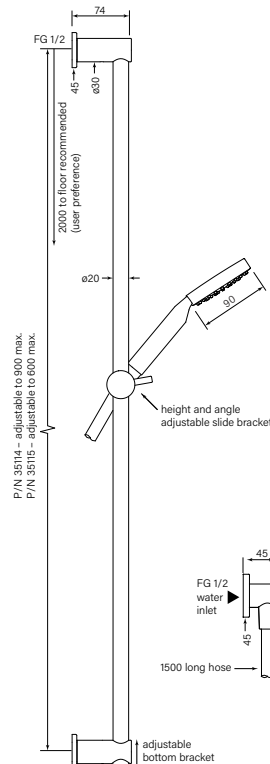

35114
Zeos Slide Shower Adjust
900, 90sq

35115
Zeos Slide Shower Adjust
600, 90sq

- WELS 3* 9 lpm
- Water enters separate elbow
- Bottom bracket can slide up rail
- Click-action slide bracket
- Solid brass rail & slider
- 90 sq slim metal handshower
- 35114 has 900 mm rail length
- 35115 has 600 mm rail length

1. **$530 (-11 Chrome)**
2. $899 (-78 Switzrok Matte Black)
   - $899 (-80 Switzrok Matte White)
   - $975 (-55 Brushed Chrome)
   - $975 (-72 Brushed New Nickel)
   - $1005 (-52 Polished New Nickel)
   - $1005 (-74 Brushed Carbon)
   - $1005 (-73 Brushed Graphite)
   - $1005 (-53 Polished Terminus Copper)
   - $1005 (-75 Brushed Terminus Copper)
   - $1005 (-90 Raw Polished Brass)
   - $1005 (-91 Raw Brushed Brass)
   - $1005 (-84 Antique Brass Light)
   - $1005 (-83 Antique Brass Medium)
   - $1005 (-76 Discovery Bronze)
   - $1005 (-79 Armada Bronze)
   - $1005 (-50 Polished Admiralty Brass)
   - $1005 (-70 Brushed Admiralty Brass)
   - $1005 (-51 Polished Liberty Gold)
   - $1005 (-71 Brushed Liberty Gold)