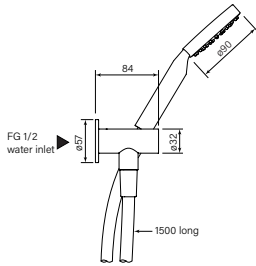

30678
Pegasi Hand Shower on Adjustable Hook, 90rnd

- WELS 3* 9 lpm
- 90 rnd slim metal handshower
- Clasp with adjustable angle

1. **$455 (-11 Chrome)**
2. $562 (-78 Switzrok Matte Black)
   - $562 (-80 Switzrok Matte White)
   - $625 (-55 Brushed Chrome)
   - $625 (-72 Brushed New Nickel)
   - $653 (-52 Polished New Nickel)
   - $653 (-74 Brushed Carbon)
   - $653 (-73 Brushed Graphite)
   - $653 (-53 Polished Terminus Copper)
   - $653 (-75 Brushed Terminus Copper)
   - $653 (-90 Raw Polished Brass)
   - $653 (-91 Raw Brushed Brass)
   - $653 (-84 Antique Brass Light)
   - $653 (-83 Antique Brass Medium)
   - $653 (-76 Discovery Bronze)
   - $653 (-79 Armada Bronze)
   - $653 (-50 Polished Admiralty Brass)
   - $653 (-70 Brushed Admiralty Brass)
   - $653 (-51 Polished Liberty Gold)
   - $653 (-71 Brushed Liberty Gold)