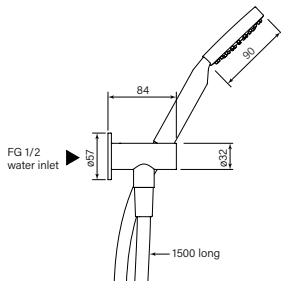

Model: 30696-91

35116
Zeos Hand Shower on Adjustable Hook

- WELS 3* 9 lpm
- 90 sq slim metal handshower
- Clasp with adjustable angle

- \$455 (-11 Chrome)**
 \$562 (-78 Switzrok Matte Black)
 \$562 (-80 Switzrok Matte White)
 \$625 (-55 Brushed Chrome)
 \$625 (-72 Brushed New Nickel)
 \$653 (-52 Polished New Nickel)
 \$653 (-74 Brushed Carbon)
 \$653 (-73 Brushed Graphite)
 \$653 (-53 Polished Terminus Copper)
 \$653 (-75 Brushed Terminus Copper)
 \$653 (-90 Raw Polished Brass)
 \$653 (-91 Raw Brushed Brass)
 \$653 (-84 Antique Brass Light)
 \$653 (-83 Antique Brass Medium)
 \$653 (-76 Discovery Bronze)
 \$653 (-79 Armada Bronze)
 \$653 (-50 Polished Admiralty Brass)
 \$653 (-70 Brushed Admiralty Brass)
 \$653 (-51 Polished Liberty Gold)
 \$653 (-71 Brushed Liberty Gold)