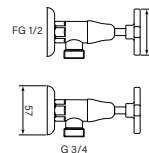

31704
Chisel Wash Machine Tap, Pr, Cross

- Durable copper jumper valves
- 65mm backplates
- 3/4" outlet connections
- Ceramic valve kit ¼ turn option extra

1. **$171 (-11 Chrome)**
2. $312 (-78 Switzrok Matte Black)
   - $312 (-80 Switzrok Matte White)
   - $372 (-55 Brushed Chrome)
   - $372 (-72 Brushed New Nickel)
   - $402 (-52 Polished New Nickel)
   - $402 (-74 Brushed Carbon)
   - $402 (-73 Brushed Graphite)
   - $402 (-53 Polished Terminus Copper)
   - $402 (-75 Brushed Terminus Copper)
   - $402 (-90 Raw Polished Brass)
   - $402 (-91 Raw Brushed Brass)
   - $402 (-84 Antique Brass Light)
   - $402 (-83 Antique Brass Medium)
   - $402 (-76 Discovery Bronze)
   - $402 (-79 Armada Bronze)
   - $402 (-50 Polished Admiralty Brass)
   - $402 (-70 Brushed Admiralty Brass)
   - $402 (-51 Polished Liberty Gold)
   - $402 (-71 Brushed Liberty Gold)