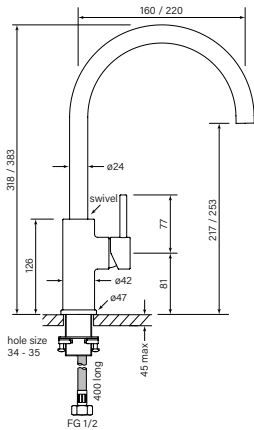

$455 (-11 Chrome)

- $640 (-78 Switzrok Matte Black)
- $640 (-80 Switzrok Matte White)
- $728 (-55 Brushed Chrome)
- $728 (-72 Brushed New Nickel)
- $770 (-52 Polished New Nickel)
- $770 (-74 Brushed Carbon)
- $770 (-73 Brushed Graphite)
- $770 (-53 Polished Terminus Copper)
- $770 (-75 Brushed Terminus Copper)
- $770 (-90 Raw Polished Brass)
- $770 (-91 Raw Brushed Brass)
- $770 (-84 Antique Brass Light)
- $770 (-83 Antique Brass Medium)
- $770 (-76 Discovery Bronze)
- $770 (-79 Armada Bronze)
- $770 (-50 Polished Admiralty Brass)
- $770 (-70 Brushed Admiralty Brass)
- $770 (-51 Polished Liberty Gold)
- $770 (-71 Brushed Liberty Gold)