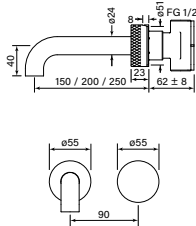

$703 (-11 Chrome)

- $1000 (-78 Switzrok Matte Black)
- $1000 (-80 Switzrok Matte White)
- $1119 (-55 Brushed Chrome)
- $1119 (-72 Brushed New Nickel)
- $1215 (-52 Polished New Nickel)
- $1215 (-74 Brushed Carbon)
- $1215 (-73 Brushed Graphite)
- $1215 (-53 Polished Terminus Copper)
- $1215 (-75 Brushed Terminus Copper)
- $1215 (-90 Raw Polished Brass)
- $1215 (-91 Raw Brushed Brass)
- $1215 (-84 Antique Brass Light)
- $1215 (-83 Antique Brass Medium)
- $1215 (-76 Discovery Bronze)
- $1215 (-79 Armada Bronze)
- $1215 (-50 Polished Admiralty Brass)
- $1215 (-70 Brushed Admiralty Brass)
- $1215 (-51 Polished Liberty Gold)
- $1215 (-71 Brushed Liberty Gold)

30953

Zero Progressiv Knurl Wall Basin Mixer Set, 200

- Half turn Progressiv ceramic valve
- Fine Knurled Handle
- Noggin depth 54 - 70 mm
- Match with Pegasi showers & accessories
- RIK & Fkit codes see page 182
- Spout reach 200 mm
- WELS 5* 6 lpm

$703 (-11 Chrome)

- $1000 (-78 Switzrok Matte Black)
- $1000 (-80 Switzrok Matte White)
- $1119 (-55 Brushed Chrome)
- $1119 (-72 Brushed New Nickel)
- $1215 (-52 Polished New Nickel)
- $1215 (-74 Brushed Carbon)
- $1215 (-73 Brushed Graphite)
- $1215 (-53 Polished Terminus Copper)
- $1215 (-75 Brushed Terminus Copper)
- $1215 (-90 Raw Polished Brass)
- $1215 (-91 Raw Brushed Brass)
- $1215 (-84 Antique Brass Light)
- $1215 (-83 Antique Brass Medium)
- $1215 (-76 Discovery Bronze)
- $1215 (-79 Armada Bronze)
- $1215 (-50 Polished Admiralty Brass)
- $1215 (-70 Brushed Admiralty Brass)
- $1215 (-51 Polished Liberty Gold)
- $1215 (-71 Brushed Liberty Gold)

30954

Zero Progressiv Knurl Wall Basin Mixer Set, 250

- Half turn Progressiv ceramic valve
- Fine Knurled Handle
- Noggin depth 54 - 70 mm
- Match with Pegasi showers & accessories
- RIK & Fkit codes see page 182
- Spout reach 250 mm
- WELS 5* 6 lpm

$703 (-11 Chrome)

- $1000 (-78 Switzrok Matte Black)
- $1000 (-80 Switzrok Matte White)
- $1119 (-55 Brushed Chrome)
- $1119 (-72 Brushed New Nickel)
- $1215 (-52 Polished New Nickel)
- $1215 (-74 Brushed Carbon)
- $1215 (-73 Brushed Graphite)
- $1215 (-53 Polished Terminus Copper)
- $1215 (-75 Brushed Terminus Copper)
- $1215 (-90 Raw Polished Brass)
- $1215 (-91 Raw Brushed Brass)
- $1215 (-84 Antique Brass Light)
- $1215 (-83 Antique Brass Medium)
- $1215 (-76 Discovery Bronze)
- $1215 (-79 Armada Bronze)
- $1215 (-50 Polished Admiralty Brass)
- $1215 (-70 Brushed Admiralty Brass)
- $1215 (-51 Polished Liberty Gold)
- $1215 (-71 Brushed Liberty Gold)