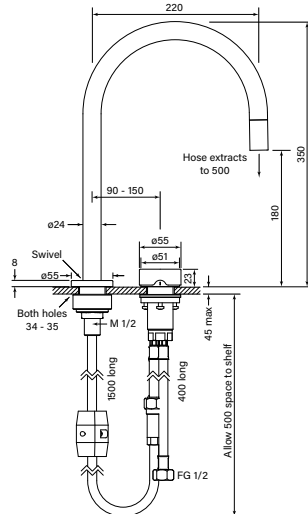

30907

Zero Progresiv Smooth Sink Mixer p. Down

- Half turn Progresiv ceramic valve
- Smooth Handle
- Mount through 35 mm tap holes
- Match with Pegasi showers & accessories
- Swivel spout reach 240 mm
- Chef Style with lift out spout
- Non scratch polymer nozzle
- Tough flexible rubber hose
- WELS 4* 7.5 lpm

$1144 (-11 Chrome)

- $1370 (-78 Switzrok Matte Black)
- $1370 (-80 Switzrok Matte White)
- $1536 (-55 Brushed Chrome)
- $1536 (-72 Brushed New Nickel)
- $1691 (-52 Polished New Nickel)
- $1691 (-74 Brushed Carbon)
- $1691 (-73 Brushed Graphite)
- $1691 (-53 Polished Terminus Copper)
- $1691 (-75 Brushed Terminus Copper)
- $1691 (-90 Raw Polished Brass)
- $1691 (-91 Raw Brushed Brass)
- $1691 (-84 Antique Brass Light)
- $1691 (-83 Antique Brass Medium)
- $1691 (-76 Discovery Bronze)
- $1691 (-79 Armada Bronze)
- $1691 (-50 Polished Admiralty Brass)
- $1691 (-70 Brushed Admiralty Brass)
- $1691 (-51 Polished Liberty Gold)
- $1691 (-71 Brushed Liberty Gold)