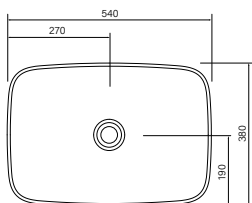

30828

Silkstone New Hague Basin

- Solid engineered stone
- Includes pop up waste
- Made in Europe
- 25 year warranty
- Available from September 2022

£854 (-33 Satin White)