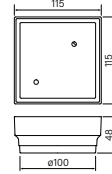

1. **$100 (-11 Chrome)**
   $174 (-78 Switzrok Matte Black)
   $174 (-80 Switzrok Matte White)
   $209 (-55 Brushed Chrome)
   $209 (-72 Brushed New Nickel)
   $248 (-52 Polished New Nickel)
   $248 (-74 Brushed Carbon)
   $248 (-73 Brushed Graphite)
   $248 (-53 Polished Terminus Copper)
   $248 (-75 Brushed Terminus Copper)
   $248 (-90 Raw Polished Brass)
   $248 (-91 Raw Brushed Brass)
   $248 (-84 Antique Brass Light)
   $248 (-83 Antique Brass Medium)
   $248 (-76 Discovery Bronze)
   $248 (-79 Armada Bronze)
   $248 (-50 Polished Admiralty Brass)
   $248 (-70 Brushed Admiralty Brass)
   $248 (-51 Polished Liberty Gold)
   $248 (-71 Brushed Liberty Gold)