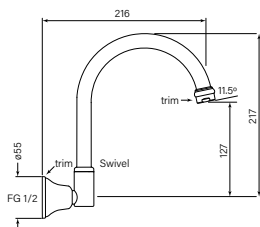

34187
Cascade Sink Outlet, Wall

- WELS 4* 7.5 lpm
- Swivel spout 216 mm reach

1. **$104 (-11 Chrome)**
2. $119 (-12 Chrome + Gold)
   - $197 (-78 Switzrok Matte Black)
   - $197 (-80 Switzrok Matte White)
   - $236 (-55 Brushed Chrome)
   - $236 (-72 Brushed New Nickel)
   - $268 (-52 Polished New Nickel)
   - $268 (-74 Brushed Carbon)
   - $268 (-73 Brushed Graphite)
   - $268 (-53 Polished Terminus Copper)
   - $268 (-75 Brushed Terminus Copper)
   - $268 (-90 Raw Polished Brass)
   - $268 (-91 Raw Brushed Brass)
   - $268 (-84 Antique Brass Light)
   - $268 (-83 Antique Brass Medium)
   - $268 (-76 Discovery Bronze)
   - $268 (-79 Armada Bronze)
   - $268 (-50 Polished Admiralty Brass)
   - $268 (-70 Brushed Admiralty Brass)
   - $268 (-51 Polished Liberty Gold)
   - $268 (-71 Brushed Liberty Gold)