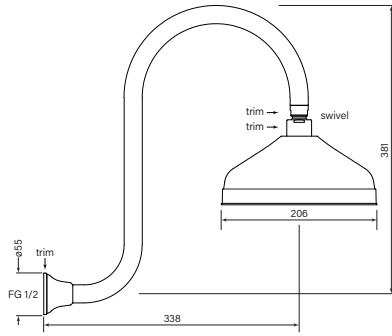

$455	(-11 Chrome)
$643	(-12 Chrome + Gold)
$681	(-78 Switzrok Matte Black)
$681	(-80 Switzrok Matte White)
$745	(-55 Brushed Chrome)
$745	(-72 Brushed New Nickel)
$808	(-52 Polished New Nickel)
$808	(-74 Brushed Carbon)
$808	(-73 Brushed Graphite)
$808	(-53 Polished Terminus Copper)
$808	(-75 Brushed Terminus Copper)
$808	(-90 Raw Polished Brass)
$808	(-91 Raw Brushed Brass)
$808	(-84 Antique Brass Light)
$808	(-83 Antique Brass Medium)
$808	(-76 Discovery Bronze)
$808	(-79 Armada Bronze)
$808	(-50 Polished Admiralty Brass)
$808	(-70 Brushed Admiralty Brass)
$808	(-51 Polished Liberty Gold)
$808	(-71 Brushed Liberty Gold)

34367
**Cascade Shower
Head, 200**

- 206 mm shower head
- Swivel ball joint
- Silicone spray nozzles

$316	(-11 Chrome)
$366	(-12 Chrome + Gold)
$505	(-78 Switzrok Matte Black)
$505	(-80 Switzrok Matte White)
$581	(-55 Brushed Chrome)
$581	(-72 Brushed New Nickel)
$594	(-52 Polished New Nickel)
$594	(-74 Brushed Carbon)
$594	(-73 Brushed Graphite)
$594	(-53 Polished Terminus Copper)
$594	(-75 Brushed Terminus Copper)
$594	(-90 Raw Polished Brass)
$594	(-91 Raw Brushed Brass)
$594	(-84 Antique Brass Light)
$594	(-83 Antique Brass Medium)
$594	(-76 Discovery Bronze)
$594	(-79 Armada Bronze)
$594	(-50 Polished Admiralty Brass)
$594	(-70 Brushed Admiralty Brass)
$594	(-51 Polished Liberty Gold)
$594	(-71 Brushed Liberty Gold)

34369
**Cascade Arm Only for
Gooseneck Shower**

- Gooseneck arm for extra height
- 338 mm reach
- Includes flange and dress ring
- Standard 1/2" connections

$211	(-11 Chrome)
$264	(-12 Chrome + Gold)
$312	(-78 Switzrok Matte Black)
$312	(-80 Switzrok Matte White)
$373	(-55 Brushed Chrome)
$373	(-72 Brushed New Nickel)
$404	(-52 Polished New Nickel)
$404	(-74 Brushed Carbon)
$404	(-73 Brushed Graphite)
$404	(-53 Polished Terminus Copper)
$404	(-75 Brushed Terminus Copper)
$404	(-90 Raw Polished Brass)
$404	(-91 Raw Brushed Brass)
$404	(-84 Antique Brass Light)
$404	(-83 Antique Brass Medium)
$404	(-76 Discovery Bronze)
$404	(-79 Armada Bronze)
$404	(-50 Polished Admiralty Brass)
$404	(-70 Brushed Admiralty Brass)
$404	(-51 Polished Liberty Gold)
$404	(-71 Brushed Liberty Gold)