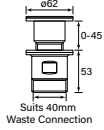

1. **$113 (-11 Chrome)**
2. $235 (-78 Switzrok Matte Black)
   - $235 (-80 Switzrok Matte White)
   - $285 (-55 Brushed Chrome)
   - $285 (-72 Brushed New Nickel)
   - $329 (-52 Polished New Nickel)
   - $329 (-74 Brushed Carbon)
   - $329 (-73 Brushed Graphite)
   - $329 (-53 Polished Terminus Copper)
   - $329 (-75 Brushed Terminus Copper)
   - $329 (-90 Raw Polished Brass)
   - $329 (-91 Raw Brushed Brass)
   - $329 (-84 Antique Brass Light)
   - $329 (-83 Antique Brass Medium)
   - $329 (-76 Discovery Bronze)
   - $329 (-79 Armada Bronze)
   - $329 (-50 Polished Admiralty Brass)
   - $329 (-70 Brushed Admiralty Brass)
   - $329 (-51 Polished Liberty Gold)
   - $329 (-71 Brushed Liberty Gold)