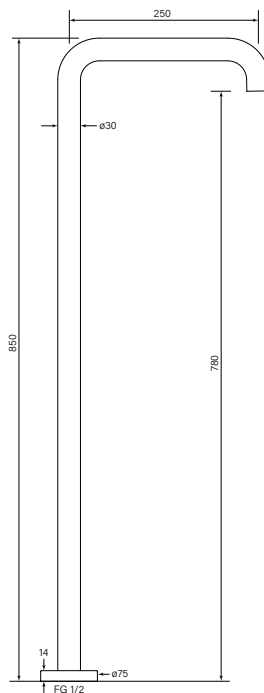

35149
Zeos Floor Bath Spout

- Spout reach 250 mm
- 30 mm brass tube
- Easy installation with stainless foot plate
- Female 1/2" inlet
- 75 mm round cover plate
- Free flow

1. **$656 (-11 Chrome)**
2. $909 (-78 Switzrok Matte Black)
   - $909 (-80 Switzrok Matte White)
   - $1024 (-55 Brushed Chrome)
   - $1024 (-72 Brushed New Nickel)
   - $1124 (-52 Polished New Nickel)
   - $1124 (-74 Brushed Carbon)
   - $1124 (-73 Brushed Graphite)
   - $1124 (-53 Polished Terminus Copper)
   - $1124 (-75 Brushed Terminus Copper)
   - $1124 (-90 Raw Polished Brass)
   - $1124 (-91 Raw Brushed Brass)
   - $1124 (-84 Antique Brass Light)
   - $1124 (-83 Antique Brass Medium)
   - $1124 (-76 Discovery Bronze)
   - $1124 (-79 Armada Bronze)
   - $1124 (-50 Polished Admiralty Brass)
   - $1124 (-70 Brushed Admiralty Brass)
   - $1124 (-51 Polished Liberty Gold)
   - $1124 (-71 Brushed Liberty Gold)