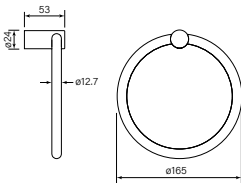

30979
Pegasi NF Tumbler & Holder

- Robust solid brass mount
- Frosted glass tumbler
- Minimalist NF recessed mount
- Replacement tumblers available

1. **$152 (-11 Chrome)**
   $251 (-78 Switzrok Matte Black)
   $251 (-80 Switzrok Matte White)
   $289 (-55 Brushed Chrome)
   $289 (-72 Brushed New Nickel)
   $322 (-52 Polished New Nickel)
   $322 (-74 Brushed Carbon)
   $322 (-73 Brushed Graphite)
   $322 (-53 Polished Terminus Copper)
   $322 (-75 Brushed Terminus Copper)
   $322 (-90 Raw Polished Brass)
   $322 (-91 Raw Brushed Brass)
   $322 (-84 Antique Brass Light)
   $322 (-83 Antique Brass Medium)
   $322 (-76 Discovery Bronze)
   $322 (-79 Armada Bronze)
   $322 (-50 Polished Admiralty Brass)
   $322 (-70 Brushed Admiralty Brass)
   $322 (-51 Polished Liberty Gold)
   $322 (-71 Brushed Liberty Gold)

30980
Pegasi NF Toilet Brush Holder

- Robust solid brass mount
- Frosted glass bowl
- Minimalist NF recessed mount
- Replacement bowl and brush heads available

1. **$190 (-11 Chrome)**
   $297 (-78 Switzrok Matte Black)
   $297 (-80 Switzrok Matte White)
   $342 (-55 Brushed Chrome)
   $342 (-72 Brushed New Nickel)
   $372 (-52 Polished New Nickel)
   $372 (-74 Brushed Carbon)
   $372 (-73 Brushed Graphite)
   $372 (-53 Polished Terminus Copper)
   $372 (-75 Brushed Terminus Copper)
   $372 (-90 Raw Polished Brass)
   $372 (-91 Raw Brushed Brass)
   $372 (-84 Antique Brass Light)
   $372 (-83 Antique Brass Medium)
   $372 (-76 Discovery Bronze)
   $372 (-79 Armada Bronze)
   $372 (-50 Polished Admiralty Brass)
   $372 (-70 Brushed Admiralty Brass)
   $372 (-51 Polished Liberty Gold)
   $372 (-71 Brushed Liberty Gold)

30987
Pegasi NF Towel Ring

- Robust solid brass mount
- Minimalist NF recessed mount
- 165 mm round brass ring