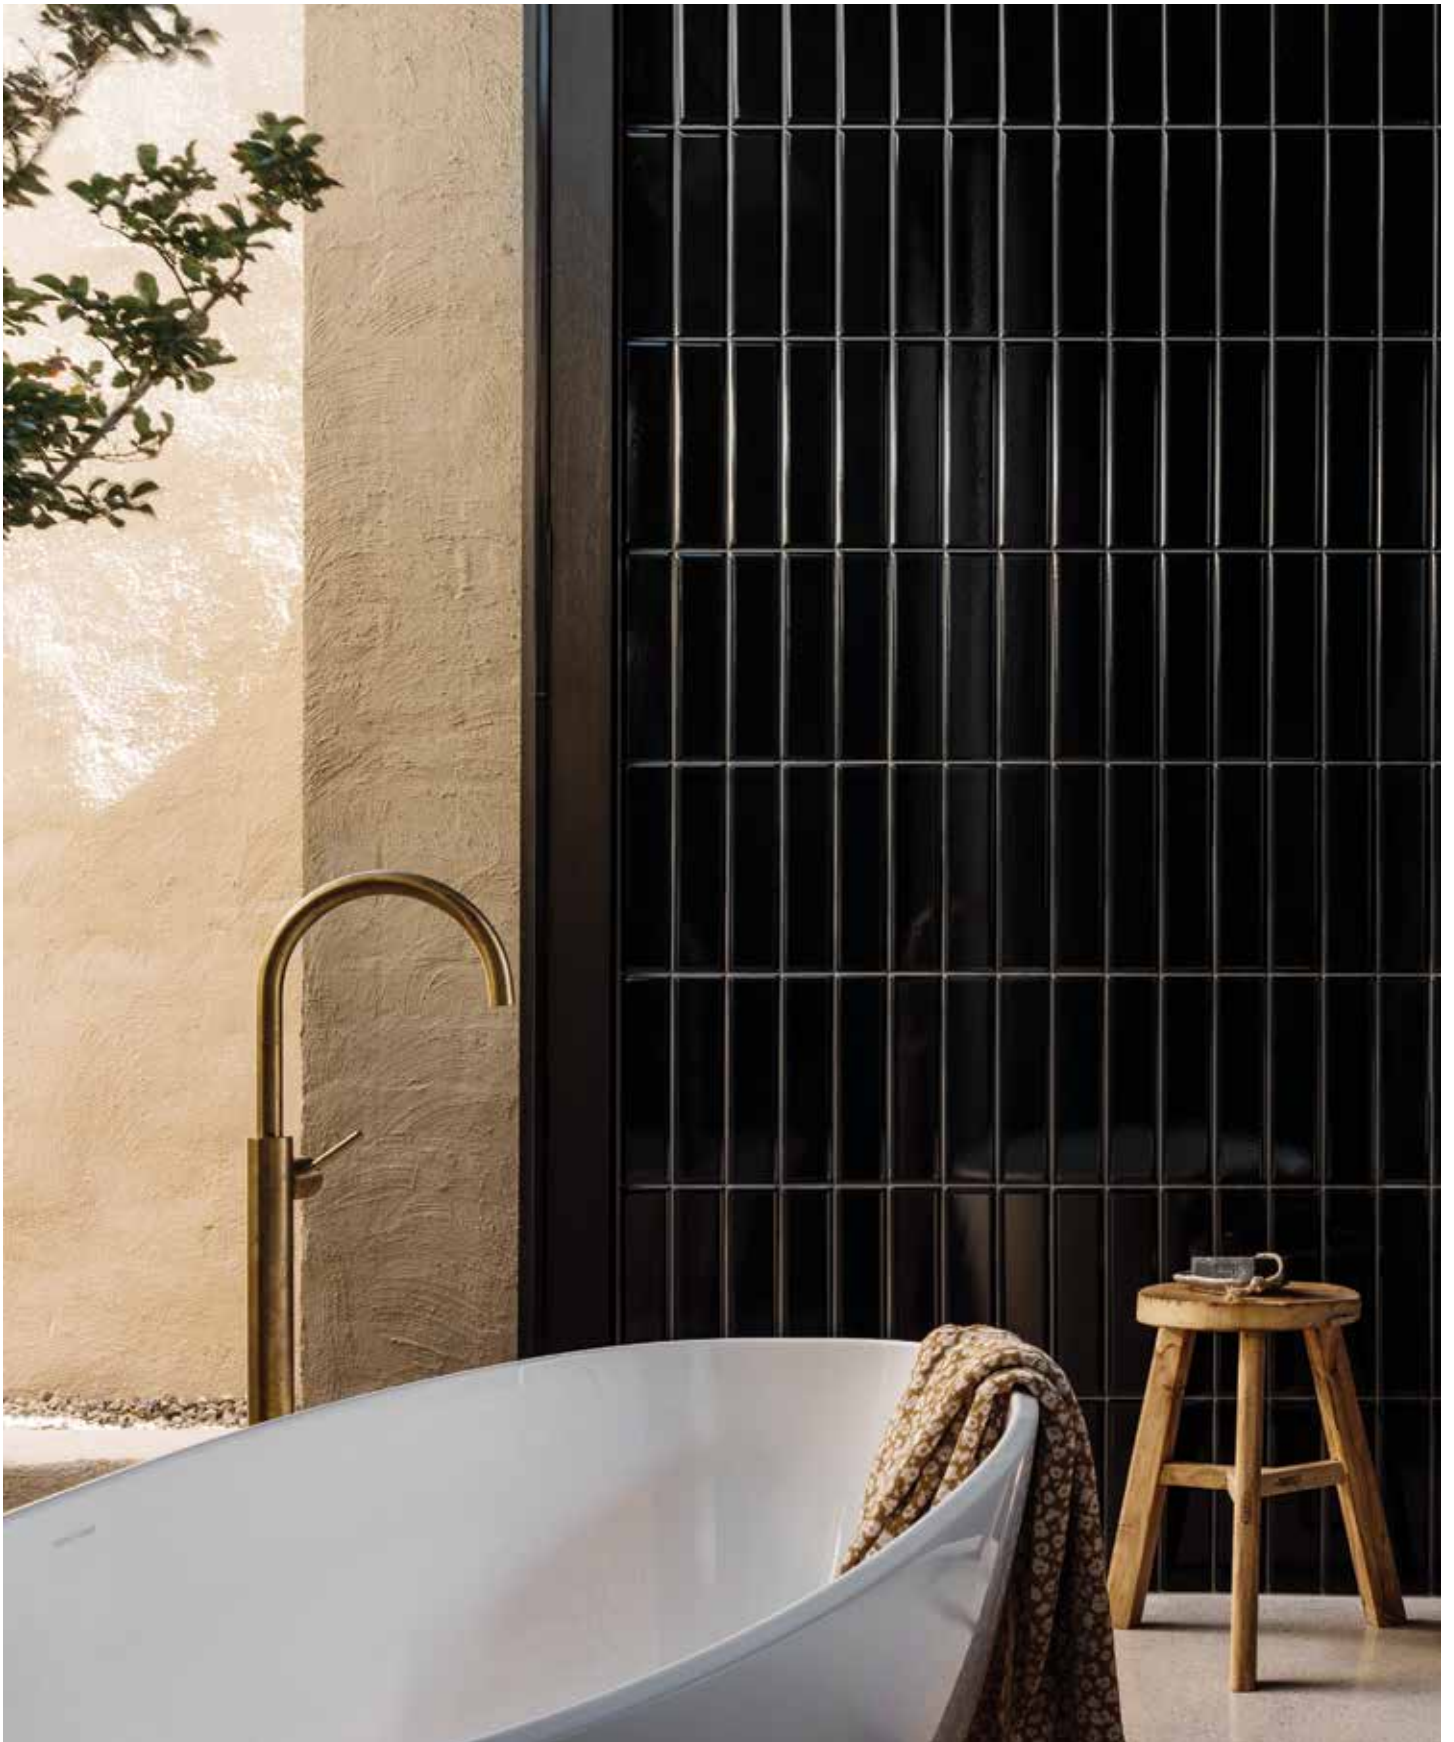

Model: 30661-91