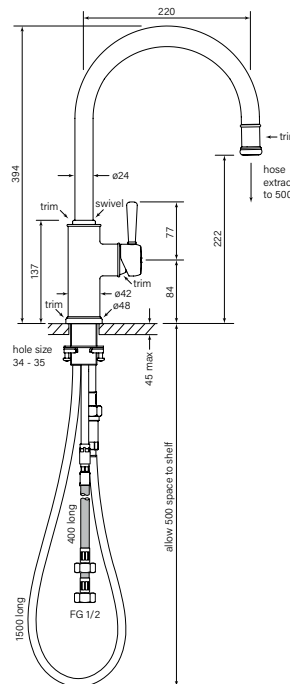

30570
Cascade Sink Mixer Curve,
Pull Out

- WELS 4* 7.5 lpm
- Swivel spout reach 220 mm
- Pull out nozzle 500 mm
- Strommglide™ PTFE runway
- S-Flex™ Stainless Coil Hose
- 2 stage Flowstep™ valve
- Tap hole size 34-35 mm