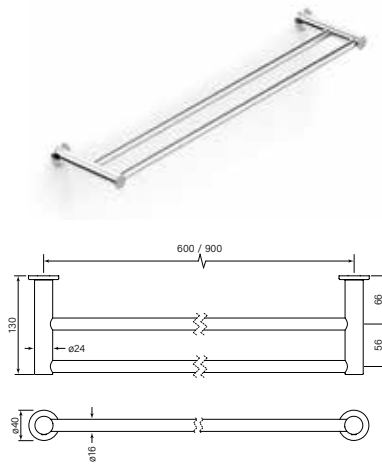

30702

Pegasi Towel Rail Double 900

- Robust solid brass mount
- 900 mm centres
- Can be cut to custom length
- 40 mm flange diameter

$186	(-11 Chrome)
$313	(-78 Switzrok Matte Black)
$313	(-80 Switzrok Matte White)
$356	(-55 Brushed Chrome)
$356	(-72 Brushed New Nickel)
$388	(-52 Polished New Nickel)
$388	(-74 Brushed Carbon)
$388	(-73 Brushed Graphite)
$388	(-53 Polished Terminus Copper)
$388	(-75 Brushed Terminus Copper)
$388	(-90 Raw Polished Brass)
$388	(-91 Raw Brushed Brass)
$388	(-84 Antique Brass Light)
$388	(-83 Antique Brass Medium)
$388	(-76 Discovery Bronze)
$388	(-79 Armada Bronze)
$388	(-50 Polished Admiralty Brass)
$388	(-70 Brushed Admiralty Brass)
$388	(-51 Polished Liberty Gold)
$388	(-71 Brushed Liberty Gold)

30703

Pegasi Towel Rail Double 600

- Robust solid brass mount
- 600 mm centres
- Can be cut to custom length
- 40 mm flange diameter

$172	(-11 Chrome)
$296	(-78 Switzrok Matte Black)
$296	(-80 Switzrok Matte White)
$340	(-55 Brushed Chrome)
$340	(-72 Brushed New Nickel)
$373	(-52 Polished New Nickel)
$373	(-74 Brushed Carbon)
$373	(-73 Brushed Graphite)
$373	(-53 Polished Terminus Copper)
$373	(-75 Brushed Terminus Copper)
$373	(-90 Raw Polished Brass)
$373	(-91 Raw Brushed Brass)
$373	(-84 Antique Brass Light)
$373	(-83 Antique Brass Medium)
$373	(-76 Discovery Bronze)
$373	(-79 Armada Bronze)
$373	(-50 Polished Admiralty Brass)
$373	(-70 Brushed Admiralty Brass)
$373	(-51 Polished Liberty Gold)
$373	(-71 Brushed Liberty Gold)