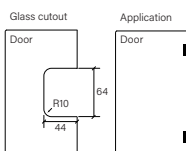

34410
Shower Hinge, Glass-to-wall
90 Degree

- Glass to wall hinge
- 90 degree glass to wall connection
- Suitable for 10mm glass
- 35kg max door weight per two hinges
- 52.5kg max door weight per three hinges
- 800mm maximum door width
- Hinge opens in & out
- Manufactured from high quality brass, including the screws

1. **$143 (-11 Chrome)**
   $207 (-78 Switzrok Matte Black)
   $207 (-80 Switzrok Matte White)
   $223 (-55 Brushed Chrome)
   $223 (-72 Brushed New Nickel)
   $239 (-52 Polished New Nickel)
   $239 (-74 Brushed Carbon)
   $239 (-73 Brushed Graphite)
   $239 (-53 Polished Terminus Copper)
   $239 (-75 Brushed Terminus Copper)
   $239 (-90 Raw Polished Brass)
   $239 (-91 Raw Brushed Brass)
   $239 (-84 Antique Brass Light)
   $239 (-83 Antique Brass Medium)
   $239 (-76 Discovery Bronze)
   $239 (-79 Armada Bronze)
   $239 (-50 Polished Admiralty Brass)
   $239 (-70 Brushed Admiralty Brass)
   $239 (-51 Polished Liberty Gold)
   $239 (-71 Brushed Liberty Gold)

34411
Shower Hinge, Glass-to-
glass 180 Degree

- 180 degree glass to glass connection
- Suitable for 10mm glass
- 35kg max door weight per two hinges
- 52.5kg max door weight per three hinges
- 800mm maximum door width
- Hinges open in & out
- Manufactured from high quality brass, including the screws