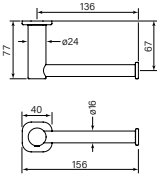

$93	(-11 Chrome)
$202	(-78 Switzrok Matte Black)
$202	(-80 Switzrok Matte White)
$241	(-55 Brushed Chrome)
$241	(-72 Brushed New Nickel)
$276	(-52 Polished New Nickel)
$276	(-74 Brushed Carbon)
$276	(-73 Brushed Graphite)
$276	(-53 Polished Terminus Copper)
$276	(-75 Brushed Terminus Copper)
$276	(-90 Raw Polished Brass)
$276	(-91 Raw Brushed Brass)
$276	(-84 Antique Brass Light)
$276	(-83 Antique Brass Medium)
$276	(-76 Discovery Bronze)
$276	(-79 Armada Bronze)
$276	(-50 Polished Admiralty Brass)
$276	(-70 Brushed Admiralty Brass)
$276	(-51 Polished Liberty Gold)
$276	(-71 Brushed Liberty Gold)