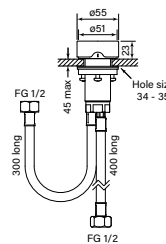

30903

Zero Progresiv Smooth Sink Mixer curve

- Half turn Progresiv ceramic valve
- Smooth Handle
- Mount through 35 mm tap holes
- Match with Pegasi showers & accessories
- Swivel spout reach 220 mm
- WELS 4* 7.5 lpm

$762 (-11 Chrome)

- $1048 (-78 Switzrok Matte Black)
- $1048 (-80 Switzrok Matte White)
- $1167 (-55 Brushed Chrome)
- $1167 (-72 Brushed New Nickel)
- $1262 (-52 Polished New Nickel)
- $1262 (-74 Brushed Carbon)
- $1262 (-73 Brushed Graphite)
- $1262 (-53 Polished Terminus Copper)
- $1262 (-75 Brushed Terminus Copper)
- $1262 (-90 Raw Polished Brass)
- $1262 (-91 Raw Brushed Brass)
- $1262 (-84 Antique Brass Light)
- $1262 (-83 Antique Brass Medium)
- $1262 (-76 Discovery Bronze)
- $1262 (-79 Armada Bronze)
- $1262 (-50 Polished Admiralty Brass)
- $1262 (-70 Brushed Admiralty Brass)
- $1262 (-51 Polished Liberty Gold)
- $1262 (-71 Brushed Liberty Gold)

30905

Zero Progresiv Smooth Sink Mixer w. Pull Out, Curve

- Half turn Progresiv ceramic valve
- Smooth Handle
- Mount through 35 mm tap holes
- Match with Pegasi showers & accessories
- Swivel spout reach 220 mm
- Pull out nozzle 500mm
- S-flex stainless coil hose
- Strommglied PTFE runway
- WELS 4* 7.5 lpm

$1144 (-11 Chrome)

- $1370 (-78 Switzrok Matte Black)
- $1370 (-80 Switzrok Matte White)
- $1536 (-55 Brushed Chrome)
- $1536 (-72 Brushed New Nickel)
- $1691 (-52 Polished New Nickel)
- $1691 (-74 Brushed Carbon)
- $1691 (-73 Brushed Graphite)
- $1691 (-53 Polished Terminus Copper)
- $1691 (-75 Brushed Terminus Copper)
- $1691 (-90 Raw Polished Brass)
- $1691 (-91 Raw Brushed Brass)
- $1691 (-84 Antique Brass Light)
- $1691 (-83 Antique Brass Medium)
- $1691 (-76 Discovery Bronze)
- $1691 (-79 Armada Bronze)
- $1691 (-50 Polished Admiralty Brass)
- $1691 (-70 Brushed Admiralty Brass)
- $1691 (-51 Polished Liberty Gold)
- $1691 (-71 Brushed Liberty Gold)