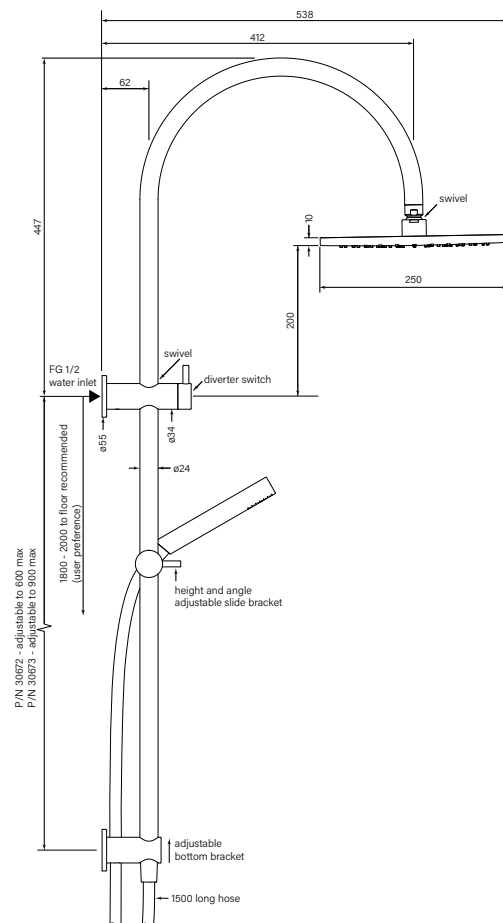

30672

Pegasi Dual Shower 600 crv
Micro, 250

30673

Pegasi Dual Shower 900 crv
Micro, 250

- WELS 3* 9 lpm
- Water enters top bracket
- 250 mm round head
- Micro hand shower
- Swivel arm with 412 mm reach
- 30672 has 600 mm rail length
- 30673 has 900 mm rail length
- Custom arm height available at extra cost

$1060 (-11 Chrome)

- $1489 (-78 Switzrok Matte Black)
- $1489 (-80 Switzrok Matte White)
- $1850 (-55 Brushed Chrome)
- $1850 (-72 Brushed New Nickel)
- $2100 (-52 Polished New Nickel)
- $2100 (-74 Brushed Carbon)
- $2100 (-73 Brushed Graphite)
- $2100 (-53 Polished Terminus Copper)
- $2100 (-75 Brushed Terminus Copper)
- $2100 (-90 Raw Polished Brass)
- $2100 (-91 Raw Brushed Brass)
- $2100 (-84 Antique Brass Light)
- $2100 (-83 Antique Brass Medium)
- $2100 (-76 Discovery Bronze)
- $2100 (-79 Armada Bronze)
- $2100 (-50 Polished Admiralty Brass)
- $2100 (-70 Brushed Admiralty Brass)
- $2100 (-51 Polished Liberty Gold)
- $2100 (-71 Brushed Liberty Gold)