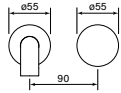

30909

Zero Progresiv Smooth Wall Bath Mixer Set, 150

- Half turn Progresiv ceramic valve
- Smooth Handle
- Noggin depth 54 - 70 mm
- Match with Pegasi showers & accessories
- RIK & Fkit codes see page 182
- Free flow spout
- Spout reach 150 mm

$703 (-11 Chrome)

$1000	(-78 Switzrok Matte Black)
$1000	(-80 Switzrok Matte White)
$1119	(-55 Brushed Chrome)
$1119	(-72 Brushed New Nickel)
$1215	(-52 Polished New Nickel)
$1215	(-74 Brushed Carbon)
$1215	(-73 Brushed Graphite)
$1215	(-53 Polished Terminus Copper)
$1215	(-75 Brushed Terminus Copper)
$1215	(-90 Raw Polished Brass)
$1215	(-91 Raw Brushed Brass)
$1215	(-84 Antique Brass Light)
$1215	(-83 Antique Brass Medium)
$1215	(-76 Discovery Bronze)
$1215	(-79 Armada Bronze)
$1215	(-50 Polished Admiralty Brass)
$1215	(-70 Brushed Admiralty Brass)
$1215	(-51 Polished Liberty Gold)
$1215	(-71 Brushed Liberty Gold)

30910

Zero Progresiv Smooth Wall Bath Mixer Set, 200

- Half turn Progresiv ceramic valve
- Smooth Handle
- Noggin depth 54 - 70 mm
- Match with Pegasi showers & accessories
- RIK & Fkit codes see page 182
- Free flow spout
- Spout reach 200 mm

$703 (-11 Chrome)

$1000	(-78 Switzrok Matte Black)
$1000	(-80 Switzrok Matte White)
$1119	(-55 Brushed Chrome)
$1119	(-72 Brushed New Nickel)
$1215	(-52 Polished New Nickel)
$1215	(-74 Brushed Carbon)
$1215	(-73 Brushed Graphite)
$1215	(-53 Polished Terminus Copper)
$1215	(-75 Brushed Terminus Copper)
$1215	(-90 Raw Polished Brass)
$1215	(-91 Raw Brushed Brass)
$1215	(-84 Antique Brass Light)
$1215	(-83 Antique Brass Medium)
$1215	(-76 Discovery Bronze)
$1215	(-79 Armada Bronze)
$1215	(-50 Polished Admiralty Brass)
$1215	(-70 Brushed Admiralty Brass)
$1215	(-51 Polished Liberty Gold)
$1215	(-71 Brushed Liberty Gold)

30911