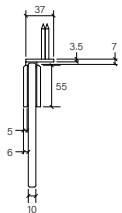

34410
Shower Hinge, Glass-to-wall
90 Degree

- Glass to wall hinge
- 90 degree glass to wall connection
- Suitable for 10mm glass
- 35kg max door weight per two hinges
- 52.5kg max door weight per three hinges
- 800mm maximum door width
- Hinge opens in & out
- Manufactured from high quality brass, including the screws

1. **$143 (-11 Chrome)**
   $207 (-78 Switzrok Matte Black)
   $207 (-80 Switzrok Matte White)
   $223 (-55 Brushed Chrome)
   $223 (-72 Brushed New Nickel)
   $239 (-52 Polished New Nickel)
   $239 (-74 Brushed Carbon)
   $239 (-73 Brushed Graphite)
   $239 (-53 Polished Terminus Copper)
   $239 (-75 Brushed Terminus Copper)
   $239 (-90 Raw Polished Brass)
   $239 (-91 Raw Brushed Brass)
   $239 (-84 Antique Brass Light)
   $239 (-83 Antique Brass Medium)
   $239 (-76 Discovery Bronze)
   $239 (-79 Armada Bronze)
   $239 (-50 Polished Admiralty Brass)
   $239 (-70 Brushed Admiralty Brass)
   $239 (-51 Polished Liberty Gold)
   $239 (-71 Brushed Liberty Gold)

34411
Shower Hinge, Glass-to-
glass 180 Degree

- 180 degree glass to glass connection
- Suitable for 10mm glass
- 35kg max door weight per two hinges
- 52.5kg max door weight per three hinges
- 800mm maximum door width
- Hinges open in & out
- Manufactured from high quality brass, including the screws