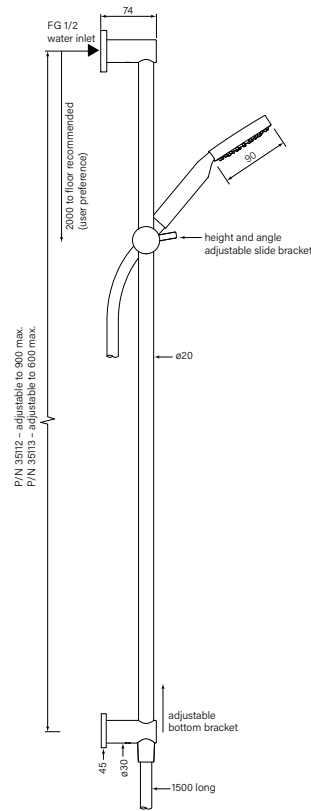

35112
Zeos Slide Shower Inflow
900, 90sq

35113
Zeos Slide Shower Inflow
600, 90sq

- WELS 3* 9 lpm
- Water enters top bracket
- Bottom bracket can slide up rail
- Click-action slide bracket
- Solid brass rail & slider
- 90 sq slim metal handshower
- 35112 has 900 mm rail length
- 35113 has 600 mm rail length

1. **$530 (-11 Chrome)**
2. $899 (-78 Switzrok Matte Black)
   - $899 (-80 Switzrok Matte White)
   - $975 (-55 Brushed Chrome)
   - $975 (-72 Brushed New Nickel)
   - $1005 (-52 Polished New Nickel)
   - $1005 (-74 Brushed Carbon)
   - $1005 (-73 Brushed Graphite)
   - $1005 (-53 Polished Terminus Copper)
   - $1005 (-75 Brushed Terminus Copper)
   - $1005 (-90 Raw Polished Brass)
   - $1005 (-91 Raw Brushed Brass)
   - $1005 (-84 Antique Brass Light)
   - $1005 (-83 Antique Brass Medium)
   - $1005 (-76 Discovery Bronze)
   - $1005 (-79 Armada Bronze)
   - $1005 (-50 Polished Admiralty Brass)
   - $1005 (-70 Brushed Admiralty Brass)
   - $1005 (-51 Polished Liberty Gold)
   - $1005 (-71 Brushed Liberty Gold)