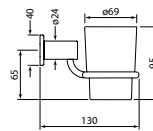

35158 Zeos Soap Dish

- Robust solid brass mount
- Tough plexiglass dish
- Concave with drain hole

$93	(-11 Chrome)
$202	(-78 Switzrok Matte Black)
$202	(-80 Switzrok Matte White)
$241	(-55 Brushed Chrome)
$241	(-72 Brushed New Nickel)
$276	(-52 Polished New Nickel)
$276	(-74 Brushed Carbon)
$276	(-73 Brushed Graphite)
$276	(-53 Polished Terminus Copper)
$276	(-75 Brushed Terminus Copper)
$276	(-90 Raw Polished Brass)
$276	(-91 Raw Brushed Brass)
$276	(-84 Antique Brass Light)
$276	(-83 Antique Brass Medium)
$276	(-76 Discovery Bronze)
$276	(-79 Armada Bronze)
$276	(-50 Polished Admiralty Brass)
$276	(-70 Brushed Admiralty Brass)
$276	(-51 Polished Liberty Gold)
$276	(-71 Brushed Liberty Gold)

35161 Zeos Tumbler & Holder

- Robust solid brass mount
- Glass tumbler
- Replacement tumblers available

$152	(-11 Chrome)
$251	(-78 Switzrok Matte Black)
$251	(-80 Switzrok Matte White)
$289	(-55 Brushed Chrome)
$289	(-72 Brushed New Nickel)
$322	(-52 Polished New Nickel)
$322	(-74 Brushed Carbon)
$322	(-73 Brushed Graphite)
$322	(-53 Polished Terminus Copper)
$322	(-75 Brushed Terminus Copper)
$322	(-90 Raw Polished Brass)
$322	(-91 Raw Brushed Brass)
$322	(-84 Antique Brass Light)
$322	(-83 Antique Brass Medium)
$322	(-76 Discovery Bronze)
$322	(-79 Armada Bronze)
$322	(-50 Polished Admiralty Brass)
$322	(-70 Brushed Admiralty Brass)
$322	(-51 Polished Liberty Gold)
$322	(-71 Brushed Liberty Gold)