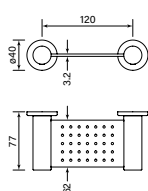

30714
Pegasi Shower Shelf, Metal
400

- Robust solid brass mount
- 40 mm round flanges
- Solid brass or stainless shelf
- Stylish round drain holes

$302 (-11 Chrome)

- $429 (-78 Switzrok Matte Black)
- $429 (-80 Switzrok Matte White)
- $480 (-55 Brushed Chrome)
- $480 (-72 Brushed New Nickel)
- $518 (-52 Polished New Nickel)
- $518 (-74 Brushed Carbon)
- $518 (-73 Brushed Graphite)
- $518 (-53 Polished Terminus Copper)
- $518 (-75 Brushed Terminus Copper)
- $518 (-90 Raw Polished Brass)
- $518 (-91 Raw Brushed Brass)
- $518 (-84 Antique Brass Light)
- $518 (-83 Antique Brass Medium)
- $518 (-76 Discovery Bronze)
- $518 (-79 Armada Bronze)
- $518 (-50 Polished Admiralty Brass)
- $518 (-70 Brushed Admiralty Brass)
- $518 (-51 Polished Liberty Gold)
- $518 (-71 Brushed Liberty Gold)

30716
Pegasi Shower Shelf, Metal
300 Narrow

- Robust solid brass mount
- 40 mm round flanges
- Solid brass or stainless shelf

$227 (-11 Chrome)

- $354 (-78 Switzrok Matte Black)
- $354 (-80 Switzrok Matte White)
- $404 (-55 Brushed Chrome)
- $404 (-72 Brushed New Nickel)
- $442 (-52 Polished New Nickel)
- $442 (-74 Brushed Carbon)
- $442 (-73 Brushed Graphite)
- $442 (-53 Polished Terminus Copper)
- $442 (-75 Brushed Terminus Copper)
- $442 (-90 Raw Polished Brass)
- $442 (-91 Raw Brushed Brass)
- $442 (-84 Antique Brass Light)
- $442 (-83 Antique Brass Medium)
- $442 (-76 Discovery Bronze)
- $442 (-79 Armada Bronze)
- $442 (-50 Polished Admiralty Brass)
- $442 (-70 Brushed Admiralty Brass)
- $442 (-51 Polished Liberty Gold)
- $442 (-71 Brushed Liberty Gold)

30717
Pegasi Soap Dish, Metal

- Robust solid brass mount
- 40 mm round flanges
- Solid brass or stainless shelf
- Stylish round drain holes

$152 (-11 Chrome)