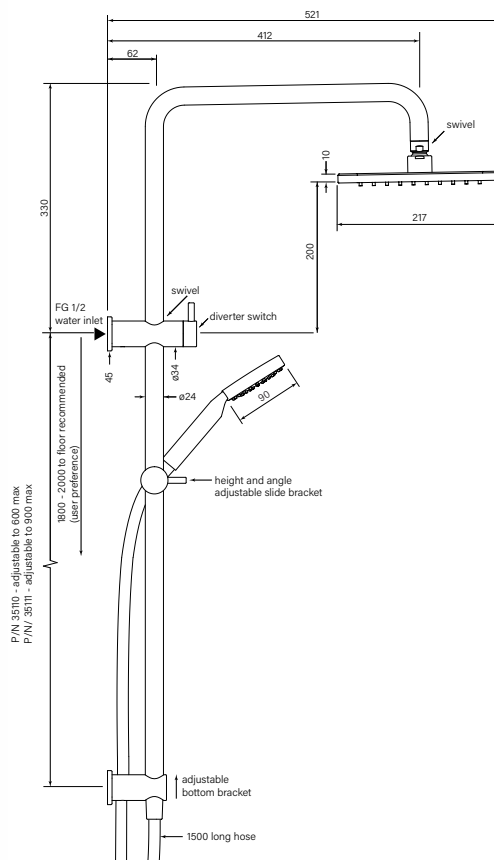

35110
Zeos Dual Shower 600 sq
90sq 217sq

35111
Zeos Dual Shower 900 sq
90sq 217sq

- WELS 3* 9 lpm
- Water enters top bracket
- 217 mm square head
- 90 sq slim metal handshower
- Swivel arm with 412 mm reach
- 35110 has 600 mm rail length
- 35111 has 900 mm rail length
- Custom arm height available at extra cost