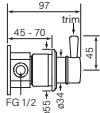

1. **$453 (-11 Chrome)**
2. $562 (-12 Chrome + Gold)
   - $619 (-78 Switzrok Matte Black)
   - $619 (-80 Switzrok Matte White)
   - $668 (-55 Brushed Chrome)
   - $668 (-72 Brushed New Nickel)
   - $738 (-52 Polished New Nickel)
   - $738 (-74 Brushed Carbon)
   - $738 (-73 Brushed Graphite)
   - $738 (-53 Polished Terminus Copper)
   - $738 (-75 Brushed Terminus Copper)
   - $738 (-90 Raw Polished Brass)
   - $738 (-91 Raw Brushed Brass)
   - $738 (-84 Antique Brass Light)
   - $738 (-83 Antique Brass Medium)
   - $738 (-76 Discovery Bronze)
   - $738 (-79 Armada Bronze)
   - $738 (-50 Polished Admiralty Brass)
   - $738 (-70 Brushed Admiralty Brass)
   - $738 (-51 Polished Liberty Gold)
   - $738 (-71 Brushed Liberty Gold)