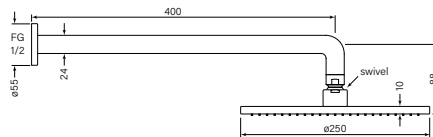

1. **$424 (-11 Chrome)**
2. $643 (-78 Switzrok Matte Black)
   - $643 (-80 Switzrok Matte White)
   - $691 (-55 Brushed Chrome)
   - $691 (-72 Brushed New Nickel)
   - $699 (-52 Polished New Nickel)
   - $699 (-74 Brushed Carbon)
   - $699 (-73 Brushed Graphite)
   - $699 (-53 Polished Terminus Copper)
   - $699 (-75 Brushed Terminus Copper)
   - $699 (-90 Raw Polished Brass)
   - $699 (-91 Raw Brushed Brass)
   - $699 (-84 Antique Brass Light)
   - $699 (-83 Antique Brass Medium)
   - $699 (-76 Discovery Bronze)
   - $699 (-79 Armada Bronze)
   - $699 (-50 Polished Admiralty Brass)
   - $699 (-70 Brushed Admiralty Brass)
   - $699 (-51 Polished Liberty Gold)
   - $699 (-71 Brushed Liberty Gold)