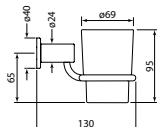

30710
Pegasi Toilet Brush Holder

- Robust solid brass mount
- Frosted glass bowl
- 40 mm round flange
- Replacement bowl and brush heads available

1. **$190 (-11 Chrome)**
   $297 (-78 Switzrok Matte Black)
   $297 (-80 Switzrok Matte White)
   $342 (-55 Brushed Chrome)
   $342 (-72 Brushed New Nickel)
   $372 (-52 Polished New Nickel)
   $372 (-74 Brushed Carbon)
   $372 (-73 Brushed Graphite)
   $372 (-53 Polished Terminus Copper)
   $372 (-75 Brushed Terminus Copper)
   $372 (-90 Raw Polished Brass)
   $372 (-91 Raw Brushed Brass)
   $372 (-84 Antique Brass Light)
   $372 (-83 Antique Brass Medium)
   $372 (-76 Discovery Bronze)
   $372 (-79 Armada Bronze)
   $372 (-50 Polished Admiralty Brass)
   $372 (-70 Brushed Admiralty Brass)
   $372 (-51 Polished Liberty Gold)
   $372 (-71 Brushed Liberty Gold)