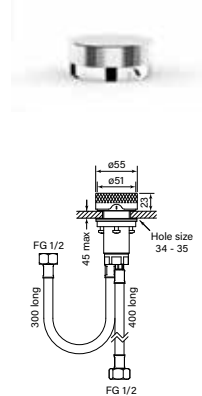

$536 (-11 Chrome)

- $703 (-78 Switzrok Matte Black)
- $703 (-80 Switzrok Matte White)
- $738 (-55 Brushed Chrome)
- $738 (-72 Brushed New Nickel)
- $822 (-52 Polished New Nickel)
- $822 (-74 Brushed Carbon)
- $822 (-73 Brushed Graphite)
- $822 (-53 Polished Terminus Copper)
- $822 (-75 Brushed Terminus Copper)
- $822 (-90 Raw Polished Brass)
- $822 (-91 Raw Brushed Brass)
- $822 (-84 Antique Brass Light)
- $822 (-83 Antique Brass Medium)
- $822 (-76 Discovery Bronze)
- $822 (-79 Armada Bronze)
- $822 (-50 Polished Admiralty Brass)
- $822 (-70 Brushed Admiralty Brass)
- $822 (-51 Polished Liberty Gold)
- $822 (-71 Brushed Liberty Gold)