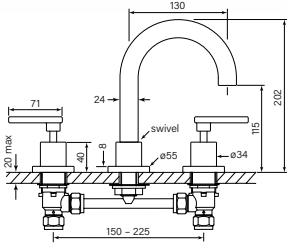

31790
Chisel D Lever Basin Set

- Coordinate with Pegasi showers and accessories
- Smooth action ceramic disc valves
- ¼ turn lever handles
- Swivel spout reach 130 mm
- Max 20 mm mount thickness
- WELS 5* 6 lpm

1. **$455 (-11 Chrome)**
2. $610 (-78 Switzrok Matte Black)
   - $610 (-80 Switzrok Matte White)
   - $689 (-55 Brushed Chrome)
   - $689 (-72 Brushed New Nickel)
   - $722 (-52 Polished New Nickel)
   - $722 (-74 Brushed Carbon)
   - $722 (-73 Brushed Graphite)
   - $722 (-53 Polished Terminus Copper)
   - $722 (-75 Brushed Terminus Copper)
   - $722 (-90 Raw Polished Brass)
   - $722 (-91 Raw Brushed Brass)
   - $722 (-84 Antique Brass Light)
   - $722 (-83 Antique Brass Medium)
   - $722 (-76 Discovery Bronze)
   - $722 (-79 Armada Bronze)
   - $722 (-50 Polished Admiralty Brass)
   - $722 (-70 Brushed Admiralty Brass)
   - $722 (-51 Polished Liberty Gold)
   - $722 (-71 Brushed Liberty Gold)

31791
Chisel D Lever Sink Set Hob

31792
Chisel D Lever Spa Set Hob

- Coordinate with Pegasi showers and accessories
- Smooth action ceramic disc valves
- ¼ turn lever handles
- Swivel spout reach 220 mm
- Max 32 mm mount thickness
- WELS 4* 7.5 lpm (sink)
- Free flow spa set