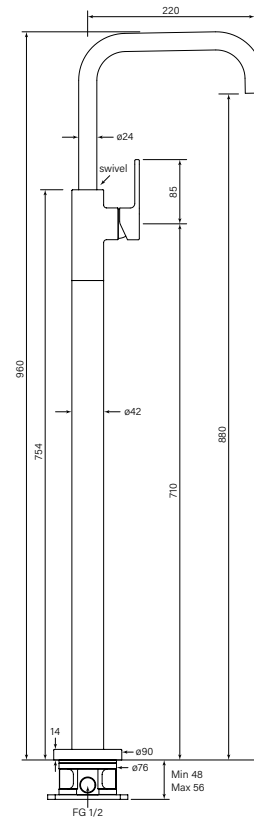

35135
Zeos Floor Bath Mixer Square

- Solid brass handle
- Free flow
- Recessed flow straightener
- Swivel spout reach 220 mm
- 2 stage flow step cartridge
- Includes Logikit™ body
- RIK & Fkit codes see page 181

$1754 (-11 Chrome)

- $2133 (-78 Switzrok Matte Black)
- $2133 (-80 Switzrok Matte White)
- $2260 (-55 Brushed Chrome)
- $2260 (-72 Brushed New Nickel)
- $2487 (-52 Polished New Nickel)
- $2487 (-74 Brushed Carbon)
- $2487 (-73 Brushed Graphite)
- $2487 (-53 Polished Terminus Copper)
- $2487 (-75 Brushed Terminus Copper)
- $2487 (-90 Raw Polished Brass)
- $2487 (-91 Raw Brushed Brass)
- $2487 (-84 Antique Brass Light)
- $2487 (-83 Antique Brass Medium)
- $2487 (-76 Discovery Bronze)
- $2487 (-79 Armada Bronze)
- $2487 (-50 Polished Admiralty Brass)
- $2487 (-70 Brushed Admiralty Brass)
- $2487 (-51 Polished Liberty Gold)
- $2487 (-71 Brushed Liberty Gold)