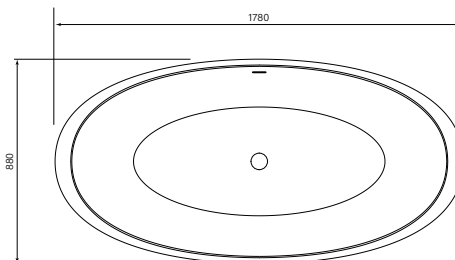

30804
Silkstone Calais Bath

- Solid engineered stone
- Includes built in overflow
- Includes pop up waste
- Dual wall construction
- 1780 x 880 mm
- 106 kg weight
- 280 L capacity
- Made in Europe
- Match with the Calais Basin
- 25 year warranty

$7191 (-33 Satin White)