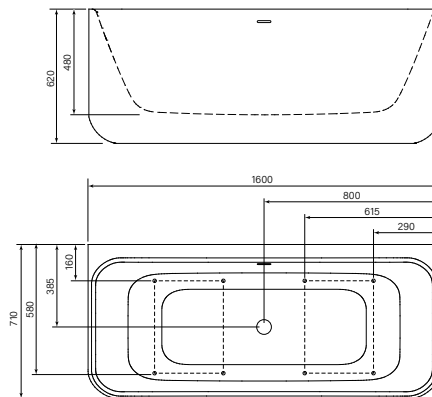

30808

Silkstone Hague Back to Wall Bath

- Solid engineered stone
- Includes built in overflow
- Includes pop up waste
- Dual wall construction
- 1600 x 710 mm
- 101 kg weight
- 260 L capacity
- Made in Europe
- Match with the Hague Basin
- 25 year warranty

$7191 (-33 Satin White)