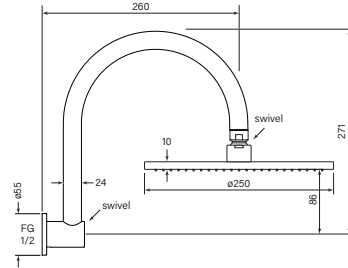

1. **$424 (-11 Chrome)**
2. $643 (-78 Switzrok Matte Black)
   - $643 (-80 Switzrok Matte White)
   - $691 (-55 Brushed Chrome)
   - $691 (-72 Brushed New Nickel)
   - $699 (-52 Polished New Nickel)
   - $699 (-74 Brushed Carbon)
   - $699 (-73 Brushed Graphite)
   - $699 (-53 Polished Terminus Copper)
   - $699 (-75 Brushed Terminus Copper)
   - $699 (-90 Raw Polished Brass)
   - $699 (-91 Raw Brushed Brass)
   - $699 (-84 Antique Brass Light)
   - $699 (-83 Antique Brass Medium)
   - $699 (-76 Discovery Bronze)
   - $699 (-79 Armada Bronze)
   - $699 (-50 Polished Admiralty Brass)
   - $699 (-70 Brushed Admiralty Brass)
   - $699 (-51 Polished Liberty Gold)
   - $699 (-71 Brushed Liberty Gold)