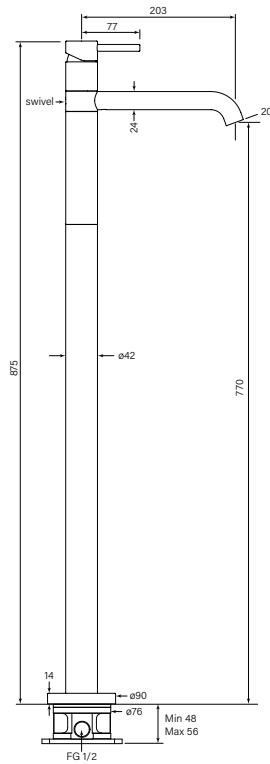

30660
Pegasi M Floor Bath Mixer

- Suits concrete or timber floor
- Rock solid mount
- Petite 90 mm round floor flange
- Free flow
- RIK & Fkit codes see page 181
- Swivel Spout reach 203 mm
- 2 stage flow step valve

1. **$1754 (-11 Chrome)**
2. $2133 (-78 Switzrok Matte Black)
   - $2133 (-80 Switzrok Matte White)
   - $2260 (-55 Brushed Chrome)
   - $2260 (-72 Brushed New Nickel)
   - $2487 (-52 Polished New Nickel)
   - $2487 (-74 Brushed Carbon)
   - $2487 (-73 Brushed Graphite)
   - $2487 (-53 Polished Terminus Copper)
   - $2487 (-75 Brushed Terminus Copper)
   - $2487 (-90 Raw Polished Brass)
   - $2487 (-91 Raw Brushed Brass)
   - $2487 (-84 Antique Brass Light)
   - $2487 (-83 Antique Brass Medium)
   - $2487 (-76 Discovery Bronze)
   - $2487 (-79 Armada Bronze)
   - $2487 (-50 Polished Admiralty Brass)
   - $2487 (-70 Brushed Admiralty Brass)
   - $2487 (-51 Polished Liberty Gold)
   - $2487 (-71 Brushed Liberty Gold)