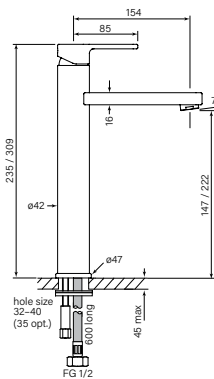

1. **$467 (-11 Chrome)**
2. $654 (-78 Switzrok Matte Black)
   - $654 (-80 Switzrok Matte White)
   - $760 (-55 Brushed Chrome)
   - $760 (-72 Brushed New Nickel)
   - $792 (-52 Polished New Nickel)
   - $792 (-74 Brushed Carbon)
   - $792 (-73 Brushed Graphite)
   - $792 (-53 Polished Terminus Copper)
   - $792 (-75 Brushed Terminus Copper)
   - $792 (-90 Raw Polished Brass)
   - $792 (-91 Raw Brushed Brass)
   - $792 (-84 Antique Brass Light)
   - $792 (-83 Antique Brass Medium)
   - $792 (-76 Discovery Bronze)
   - $792 (-79 Armada Bronze)
   - $792 (-50 Polished Admiralty Brass)
   - $792 (-70 Brushed Admiralty Brass)
   - $792 (-51 Polished Liberty Gold)
   - $792 (-71 Brushed Liberty Gold)