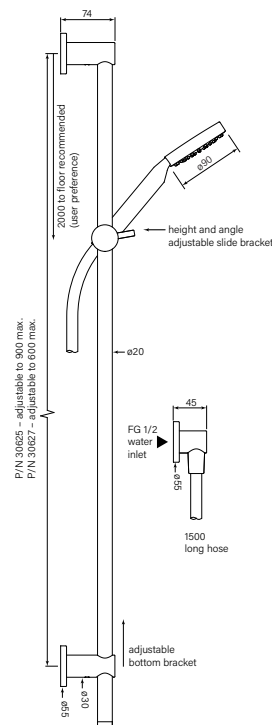

30625
Pegasi Slide Shower Adjust
900, 90rd

30627
Pegasi Slide Shower Adjust
600, 90rd

- WELS 3* 9 lpm
- Water enters separate elbow
- Bottom bracket can slide up rail
- 90 rd slim metal handshower
- 30625 has 900 mm rail length
- 30627 has 600 mm rail length

1. **$530 (-11 Chrome)**
2. $899 (-78 Switzrok Matte Black)
   - $899 (-80 Switzrok Matte White)
   - $975 (-55 Brushed Chrome)
   - $975 (-72 Brushed New Nickel)
   - $1005 (-52 Polished New Nickel)
   - $1005 (-74 Brushed Carbon)
   - $1005 (-73 Brushed Graphite)
   - $1005 (-53 Polished Terminus Copper)
   - $1005 (-75 Brushed Terminus Copper)
   - $1005 (-90 Raw Polished Brass)
   - $1005 (-91 Raw Brushed Brass)
   - $1005 (-84 Antique Brass Light)
   - $1005 (-83 Antique Brass Medium)
   - $1005 (-76 Discovery Bronze)
   - $1005 (-79 Armada Bronze)
   - $1005 (-50 Polished Admiralty Brass)
   - $1005 (-70 Brushed Admiralty Brass)
   - $1005 (-51 Polished Liberty Gold)
   - $1005 (-71 Brushed Liberty Gold)