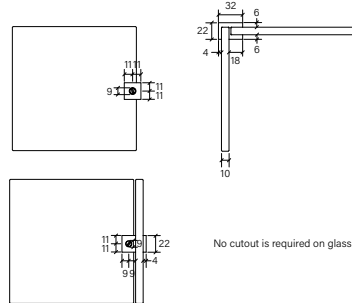

34412
Shower Over-Panel Fitting,
Glass-to-glass Square

- Overhead glass lid panel fitting
- Secure 10mm glass lid to side panel/return panel
- Manufactured from high quality brass, including the screws

No cutout is required on glass

$58	(-11 Chrome)
$80	(-78 Switzrok Matte Black)
$80	(-80 Switzrok Matte White)
$85	(-55 Brushed Chrome)
$85	(-72 Brushed New Nickel)
$95	(-52 Polished New Nickel)
$95	(-74 Brushed Carbon)
$95	(-73 Brushed Graphite)
$95	(-53 Polished Terminus Copper)
$95	(-75 Brushed Terminus Copper)
$95	(-90 Raw Polished Brass)
$95	(-91 Raw Brushed Brass)
$95	(-84 Antique Brass Light)
$95	(-83 Antique Brass Medium)
$95	(-76 Discovery Bronze)
$95	(-79 Armada Bronze)
$95	(-50 Polished Admiralty Brass)
$95	(-70 Brushed Admiralty Brass)
$95	(-51 Polished Liberty Gold)
$95	(-71 Brushed Liberty Gold)

34413
Shower U bracket, Glass-to-wall

- U shape friction fix bracket
- 90 degree glass to wall or floor connection
- Suitable for 10mm glass
- Manufactured from high quality brass, including the screws