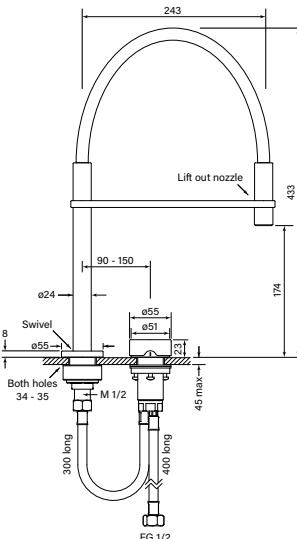

30900

Zero Progresiv Smooth Hob Mixer

- Half turn Progresiv ceramic valve
- Smooth Handle
- Mount through 35 mm tap holes
- Match with Pegasi showers & accessories

$536 (-11 Chrome)

- $703 (-78 Switzrok Matte Black)
- $703 (-80 Switzrok Matte White)
- $738 (-55 Brushed Chrome)
- $738 (-72 Brushed New Nickel)
- $822 (-52 Polished New Nickel)
- $822 (-74 Brushed Carbon)
- $822 (-73 Brushed Graphite)
- $822 (-53 Polished Terminus Copper)
- $822 (-75 Brushed Terminus Copper)
- $822 (-90 Raw Polished Brass)
- $822 (-91 Raw Brushed Brass)
- $822 (-84 Antique Brass Light)
- $822 (-83 Antique Brass Medium)
- $822 (-76 Discovery Bronze)
- $822 (-79 Armada Bronze)
- $822 (-50 Polished Admiralty Brass)
- $822 (-70 Brushed Admiralty Brass)
- $822 (-51 Polished Liberty Gold)
- $822 (-71 Brushed Liberty Gold)