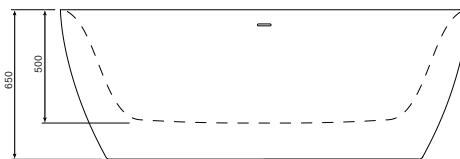

30804
Silkstone Calais Bath

- Solid engineered stone
- Includes built in overflow
- Includes pop up waste
- Dual wall construction
- 1780 x 880 mm
- 106 kg weight
- 280 L capacity
- Made in Europe
- Match with the Calais Basin
- 25 year warranty

$7191 (-33 Satin White)