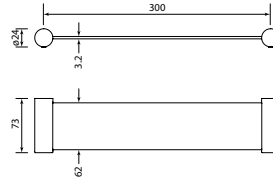

1. **$227 (-11 Chrome)**
2. $354 (-78 Switzrok Matte Black)
   - $354 (-80 Switzrok Matte White)
   - $404 (-55 Brushed Chrome)
   - $404 (-72 Brushed New Nickel)
   - $442 (-52 Polished New Nickel)
   - $442 (-74 Brushed Carbon)
   - $442 (-73 Brushed Graphite)
   - $442 (-53 Polished Terminus Copper)
   - $442 (-75 Brushed Terminus Copper)
   - $442 (-90 Raw Polished Brass)
   - $442 (-91 Raw Brushed Brass)
   - $442 (-84 Antique Brass Light)
   - $442 (-83 Antique Brass Medium)
   - $442 (-76 Discovery Bronze)
   - $442 (-79 Armada Bronze)
   - $442 (-50 Polished Admiralty Brass)
   - $442 (-70 Brushed Admiralty Brass)
   - $442 (-51 Polished Liberty Gold)
   - $442 (-71 Brushed Liberty Gold)