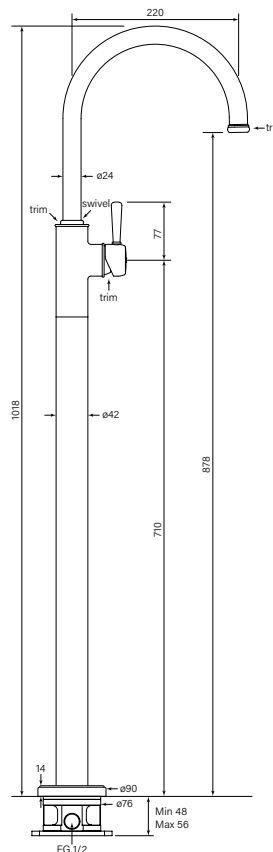

30574
Cascade Floor Mixer

- Suits concrete or timber floor
- Rock solid mount
- Petite 90 mm round floor flange
- Free flow
- Swivel spout reach 220 mm
- Includes Logikit™ body
- RIK & Fkit codes see page 181
- 2 stage Flowstep™ valve