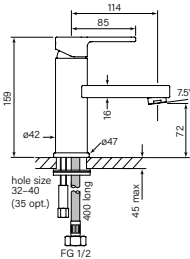

1. **$358 (-11 Chrome)**
2. $545 (-78 Switzrok Matte Black)
   - $545 (-80 Switzrok Matte White)
   - $631 (-55 Brushed Chrome)
   - $631 (-72 Brushed New Nickel)
   - $678 (-52 Polished New Nickel)
   - $678 (-74 Brushed Carbon)
   - $678 (-73 Brushed Graphite)
   - $678 (-53 Polished Terminus Copper)
   - $678 (-75 Brushed Terminus Copper)
   - $678 (-90 Raw Polished Brass)
   - $678 (-91 Raw Brushed Brass)
   - $678 (-84 Antique Brass Light)
   - $678 (-83 Antique Brass Medium)
   - $678 (-76 Discovery Bronze)
   - $678 (-79 Armada Bronze)
   - $678 (-50 Polished Admiralty Brass)
   - $678 (-70 Brushed Admiralty Brass)
   - $678 (-51 Polished Liberty Gold)
   - $678 (-71 Brushed Liberty Gold)