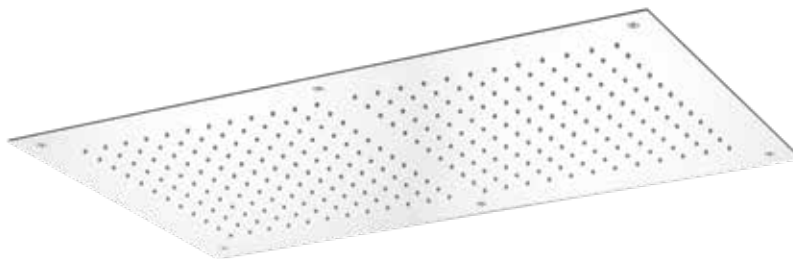

30785

Doccinox 500 x 900 Flush Ceiling Rain Shower

- 500 x 900 mm
- Fits flush to ceiling
- Includes metal mount frame
- * Polished stainless steel
- Made in Italy
- WELS 0* >16 lpm

$4752 (-11 Chrome)*

- $5705 (-78 Switzrok Matte Black)
- $5705 (-80 Switzrok Matte White)
- $5942 (-55 Brushed Chrome)
- $5942 (-72 Brushed New Nickel)
- $6181 (-52 Polished New Nickel)
- $6181 (-74 Brushed Carbon)
- $6181 (-73 Brushed Graphite)
- $6181 (-53 Polished Terminus Copper)
- $6181 (-75 Brushed Terminus Copper)
- N/A (-90 Raw Polished Brass)
- N/A (-91 Raw Brushed Brass)
- N/A (-84 Antique Brass Light)
- N/A (-83 Antique Brass Medium)
- $6181 (-76 Discovery Bronze)
- $6181 (-79 Armada Bronze)
- $6181 (-50 Polished Admiralty Brass)
- $6181 (-70 Brushed Admiralty Brass)
- $6181 (-51 Polished Liberty Gold)
- $6181 (-71 Brushed Liberty Gold)