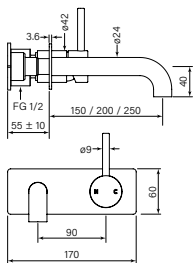

30644
Pegasi M Back Plate Basin Mixer 150

30647
Pegasi M Back Plate Bath Mixer 150

- WELS 5* 6 lpm (Basin)
- Reach 150 mm
- 2 stage flow step valve
- Includes Logikit™ body
- RIK & Fkit codes see page 181
- Bath mixers free flow
- Recessed aerator / straightener

$625	(-11 Chrome)
$840	(-78 Switzrok Matte Black)
$840	(-80 Switzrok Matte White)
$993	(-55 Brushed Chrome)
$993	(-72 Brushed New Nickel)
$1029	(-52 Polished New Nickel)
$1029	(-74 Brushed Carbon)
$1029	(-73 Brushed Graphite)
$1029	(-53 Polished Terminus Copper)
$1029	(-75 Brushed Terminus Copper)
$1029	(-90 Raw Polished Brass)
$1029	(-91 Raw Brushed Brass)
$1029	(-84 Antique Brass Light)
$1029	(-83 Antique Brass Medium)
$1029	(-76 Discovery Bronze)
$1029	(-79 Armada Bronze)
$1029	(-50 Polished Admiralty Brass)
$1029	(-70 Brushed Admiralty Brass)
$1029	(-51 Polished Liberty Gold)
$1029	(-71 Brushed Liberty Gold)

30645
Pegasi M Back Plate Basin Mixer 200

30648
Pegasi M Back Plate Bath Mixer 200

- WELS 5* 6 lpm (Basin)
- Reach 200 mm
- 2 stage flow step valve
- Includes Logikit™ body
- RIK & Fkit codes see page 181
- Bath mixers free flow
- Recessed aerator / straightener

$625	(-11 Chrome)
$840	(-78 Switzrok Matte Black)
$840	(-80 Switzrok Matte White)
$993	(-55 Brushed Chrome)
$993	(-72 Brushed New Nickel)
$1029	(-52 Polished New Nickel)
$1029	(-74 Brushed Carbon)
$1029	(-73 Brushed Graphite)
$1029	(-53 Polished Terminus Copper)
$1029	(-75 Brushed Terminus Copper)
$1029	(-90 Raw Polished Brass)
$1029	(-91 Raw Brushed Brass)
$1029	(-84 Antique Brass Light)
$1029	(-83 Antique Brass Medium)
$1029	(-76 Discovery Bronze)
$1029	(-79 Armada Bronze)
$1029	(-50 Polished Admiralty Brass)
$1029	(-70 Brushed Admiralty Brass)
$1029	(-51 Polished Liberty Gold)
$1029	(-71 Brushed Liberty Gold)

30646
Pegasi M Back Plate Basin Mixer 250

30649
Pegasi M Back Plate Bath Mixer 250

- WELS 5* 6 lpm (Basin)
- Reach 250 mm
- 2 stage flow step valve
- Includes Logikit™ body
- RIK & Fkit codes see page 181
- Bath mixers free flow
- Recessed aerator / straightener

$625	(-11 Chrome)
$840	(-78 Switzrok Matte Black)
$840	(-80 Switzrok Matte White)
$993	(-55 Brushed Chrome)
$993	(-72 Brushed New Nickel)
$1029	(-52 Polished New Nickel)
$1029	(-74 Brushed Carbon)
$1029	(-73 Brushed Graphite)
$1029	(-53 Polished Terminus Copper)
$1029	(-75 Brushed Terminus Copper)
$1029	(-90 Raw Polished Brass)
$1029	(-91 Raw Brushed Brass)
$1029	(-84 Antique Brass Light)
$1029	(-83 Antique Brass Medium)
$1029	(-76 Discovery Bronze)
$1029	(-79 Armada Bronze)
$1029	(-50 Polished Admiralty Brass)
$1029	(-70 Brushed Admiralty Brass)
$1029	(-51 Polished Liberty Gold)
$1029	(-71 Brushed Liberty Gold)