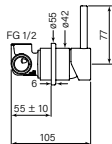

Models: 30641-83, 30655-83 and 30672-83

30641
Pegasi M Wall Mixer 55

- ø55 mm cover plate
- For shower, bath, basin or sink application
- Includes Logikit™ body
- RIK & Fkit codes see page 181
- 2 stage flow step valve