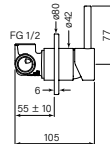

1. **$349 (-11 Chrome)**
2. $481 (-78 Switzrok Matte Black)
   - $481 (-80 Switzrok Matte White)
   - $535 (-55 Brushed Chrome)
   - $535 (-72 Brushed New Nickel)
   - $604 (-52 Polished New Nickel)
   - $604 (-74 Brushed Carbon)
   - $604 (-73 Brushed Graphite)
   - $604 (-53 Polished Terminus Copper)
   - $604 (-75 Brushed Terminus Copper)
   - $604 (-90 Raw Polished Brass)
   - $604 (-91 Raw Brushed Brass)
   - $604 (-84 Antique Brass Light)
   - $604 (-83 Antique Brass Medium)
   - $604 (-76 Discovery Bronze)
   - $604 (-79 Armada Bronze)
   - $604 (-50 Polished Admiralty Brass)
   - $604 (-70 Brushed Admiralty Brass)
   - $604 (-51 Polished Liberty Gold)
   - $604 (-71 Brushed Liberty Gold)