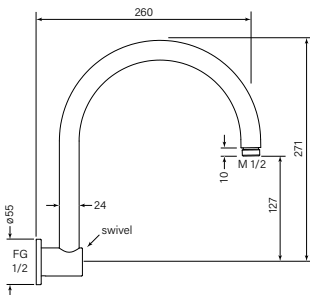

$154	(-11 Chrome)
$280	(-78 Switzrok Matte Black)
$280	(-80 Switzrok Matte White)
$300	(-55 Brushed Chrome)
$300	(-72 Brushed New Nickel)
$321	(-52 Polished New Nickel)
$321	(-74 Brushed Carbon)
$321	(-73 Brushed Graphite)
$321	(-53 Polished Terminus Copper)
$321	(-75 Brushed Terminus Copper)
$321	(-90 Raw Polished Brass)
$321	(-91 Raw Brushed Brass)
$321	(-84 Antique Brass Light)
$321	(-83 Antique Brass Medium)
$321	(-76 Discovery Bronze)
$321	(-79 Armada Bronze)
$321	(-50 Polished Admiralty Brass)
$321	(-70 Brushed Admiralty Brass)
$321	(-51 Polished Liberty Gold)
$321	(-71 Brushed Liberty Gold)

A