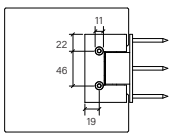

34410
Shower Hinge, Glass-to-wall
90 Degree

- Glass to wall hinge
- 90 degree glass to wall connection
- Suitable for 10mm glass
- 35kg max door weight per two hinges
- 52.5kg max door weight per three hinges
- 800mm maximum door width
- Hinge opens in & out
- Manufactured from high quality brass, including the screws

1. **$143 (-11 Chrome)**
   $207 (-78 Switzrok Matte Black)
   $207 (-80 Switzrok Matte White)
   $223 (-55 Brushed Chrome)
   $223 (-72 Brushed New Nickel)
   $239 (-52 Polished New Nickel)
   $239 (-74 Brushed Carbon)
   $239 (-73 Brushed Graphite)
   $239 (-53 Polished Terminus Copper)
   $239 (-75 Brushed Terminus Copper)
   $239 (-90 Raw Polished Brass)
   $239 (-91 Raw Brushed Brass)
   $239 (-84 Antique Brass Light)
   $239 (-83 Antique Brass Medium)
   $239 (-76 Discovery Bronze)
   $239 (-79 Armada Bronze)
   $239 (-50 Polished Admiralty Brass)
   $239 (-70 Brushed Admiralty Brass)
   $239 (-51 Polished Liberty Gold)
   $239 (-71 Brushed Liberty Gold)

34411
Shower Hinge, Glass-to-
glass 180 Degree

- 180 degree glass to glass connection
- Suitable for 10mm glass
- 35kg max door weight per two hinges
- 52.5kg max door weight per three hinges
- 800mm maximum door width
- Hinges open in & out
- Manufactured from high quality brass, including the screws