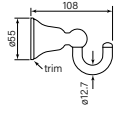

40040 Cascade Robe Hook

- Robust solid brass mount
- 108 mm deep

$78	(-11 Chrome)
$78	(-12 Chrome + Gold)
$170	(-78 Switzrok Matte Black)
$170	(-80 Switzrok Matte White)
$216	(-55 Brushed Chrome)
$216	(-72 Brushed New Nickel)
$254	(-52 Polished New Nickel)
$254	(-74 Brushed Carbon)
$254	(-73 Brushed Graphite)
$254	(-53 Polished Terminus Copper)
$254	(-75 Brushed Terminus Copper)
$254	(-90 Raw Polished Brass)
$254	(-91 Raw Brushed Brass)
$254	(-84 Antique Brass Light)
$254	(-83 Antique Brass Medium)
$254	(-76 Discovery Bronze)
$254	(-79 Armada Bronze)
$254	(-50 Polished Admiralty Brass)
$254	(-70 Brushed Admiralty Brass)
$254	(-51 Polished Liberty Gold)
$254	(-71 Brushed Liberty Gold)

40050 Cascade Soap Dish

- Robust solid brass mount
- Forged brass dish with drain hole

$100	(-11 Chrome)
$100	(-12 Chrome + Gold)
$231	(-78 Switzrok Matte Black)
$231	(-80 Switzrok Matte White)
$277	(-55 Brushed Chrome)
$277	(-72 Brushed New Nickel)
$314	(-52 Polished New Nickel)
$314	(-74 Brushed Carbon)
$314	(-73 Brushed Graphite)
$314	(-53 Polished Terminus Copper)
$314	(-75 Brushed Terminus Copper)
$314	(-90 Raw Polished Brass)
$314	(-91 Raw Brushed Brass)
$314	(-84 Antique Brass Light)
$314	(-83 Antique Brass Medium)
$314	(-76 Discovery Bronze)
$314	(-79 Armada Bronze)
$314	(-50 Polished Admiralty Brass)
$314	(-70 Brushed Admiralty Brass)
$314	(-51 Polished Liberty Gold)
$314	(-71 Brushed Liberty Gold)

40080 Cascade Toilet Roll Holder

- Robust solid brass mount
- Swivel stirrup
- Fits one toilet roll
- Reverse orientation on request