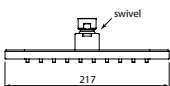

34197
Zeos Shower Head
217 Square

- 217 mm square head
- Includes swivel ball joint
- Std 1/2" thread connection

- \$275 (-11 Chrome)**
- \$491 (-78 Switzrok Matte Black)
 - \$491 (-80 Switzrok Matte White)
 - \$567 (-55 Brushed Chrome)
 - \$567 (-72 Brushed New Nickel)
 - \$575 (-52 Polished New Nickel)
 - \$575 (-74 Brushed Carbon)
 - \$575 (-73 Brushed Graphite)
 - \$575 (-53 Polished Terminus Copper)
 - \$575 (-75 Brushed Terminus Copper)
 - \$575 (-90 Raw Polished Brass)
 - \$575 (-91 Raw Brushed Brass)
 - \$575 (-84 Antique Brass Light)
 - \$575 (-83 Antique Brass Medium)
 - \$575 (-76 Discovery Bronze)
 - \$575 (-79 Armada Bronze)
 - \$575 (-50 Polished Admiralty Brass)
 - \$575 (-70 Brushed Admiralty Brass)
 - \$575 (-51 Polished Liberty Gold)
 - \$575 (-71 Brushed Liberty Gold)