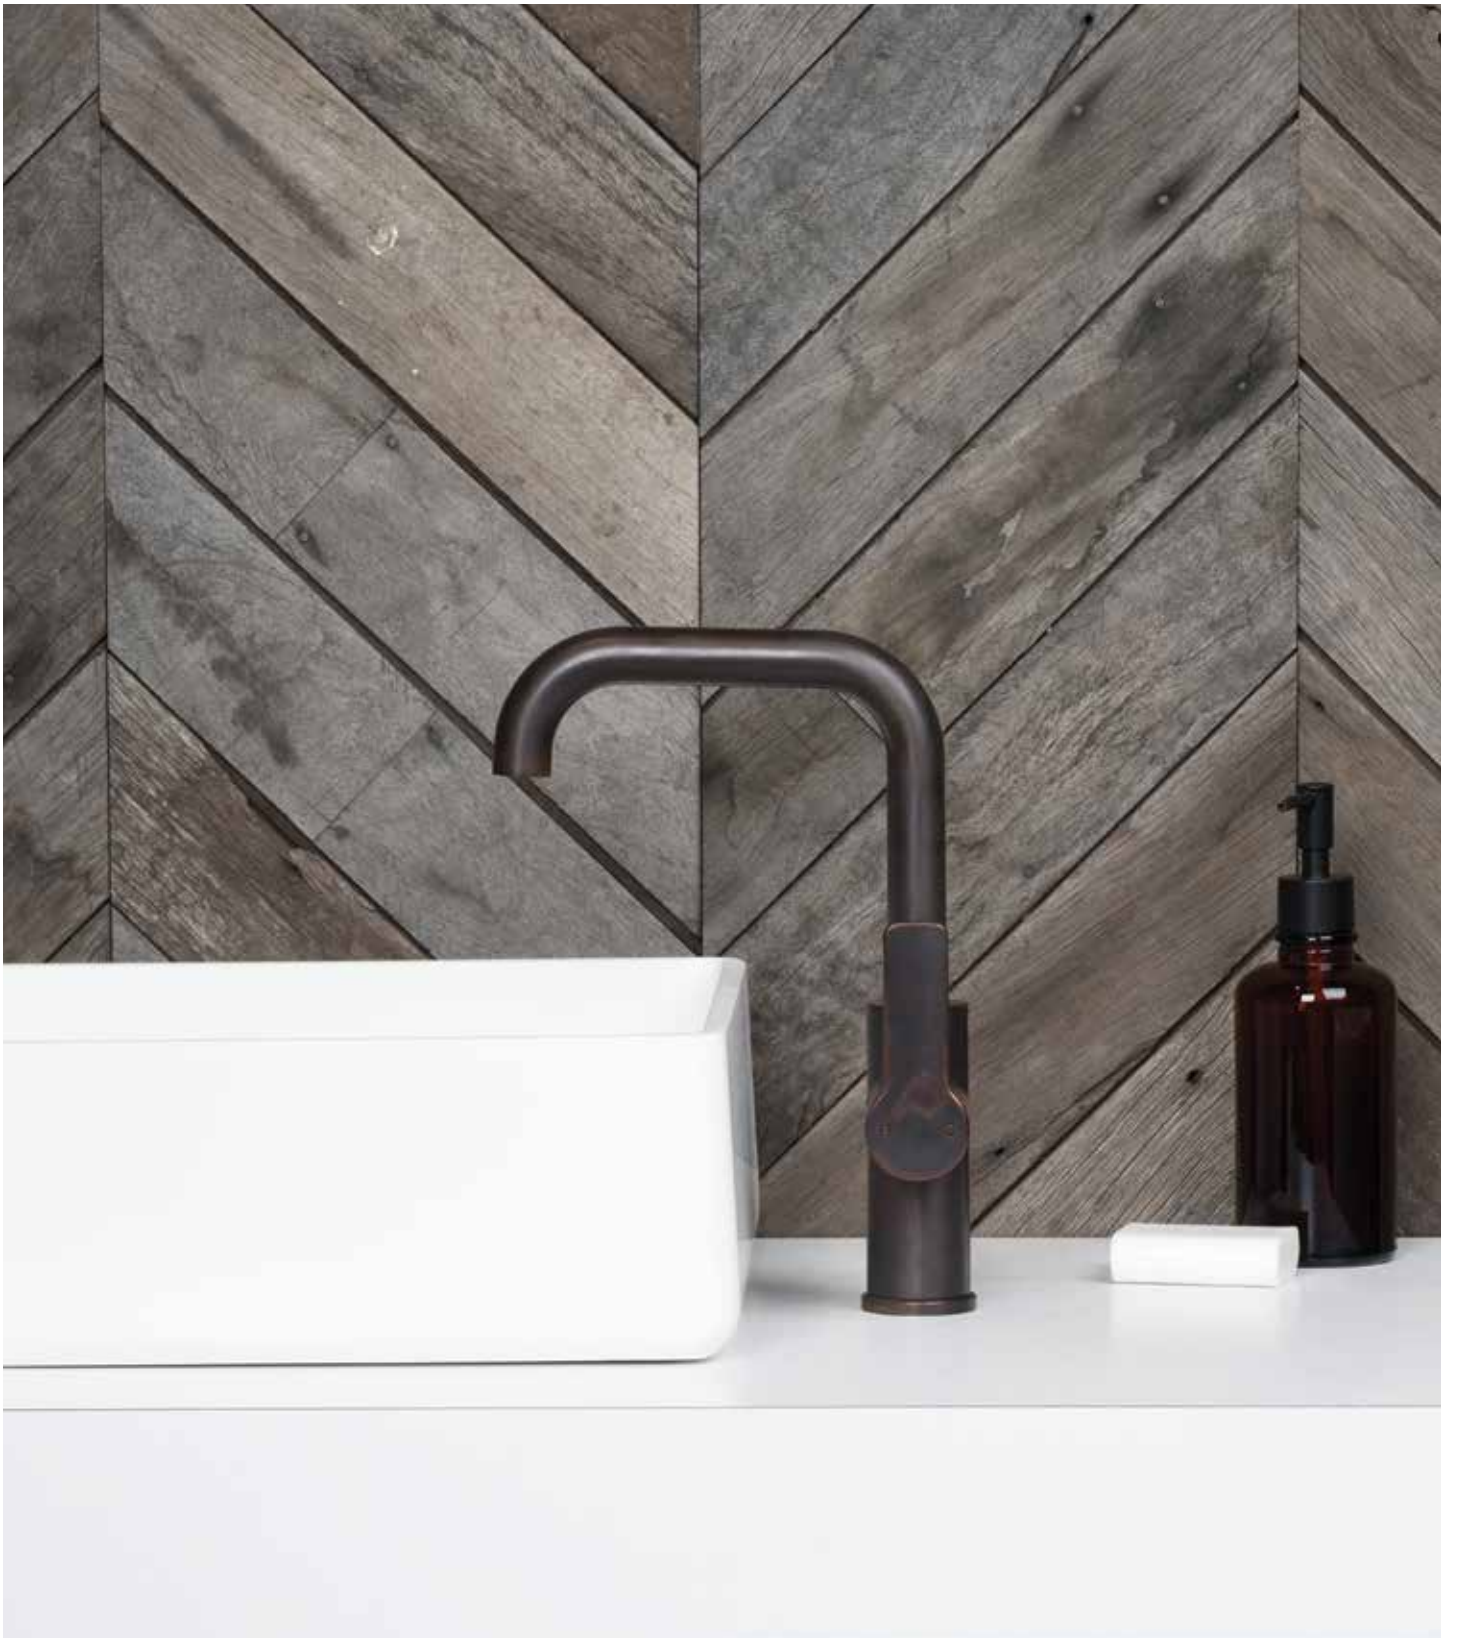

Model: 35139-83