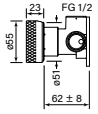

30948

Zero Progresiv Knurl Wall Mixer

- Half turn Progresiv ceramic valve
- Fine Knurled Handle
- Noggin depth 54 - 70 mm
- Match with Pegasi showers & accessories
- RIK & Fkit codes see page 182

$453 (-11 Chrome)

- $619 (-78 Switzrok Matte Black)
- $619 (-80 Switzrok Matte White)
- $668 (-55 Brushed Chrome)
- $668 (-72 Brushed New Nickel)
- $738 (-52 Polished New Nickel)
- $738 (-74 Brushed Carbon)
- $738 (-73 Brushed Graphite)
- $738 (-53 Polished Terminus Copper)
- $738 (-75 Brushed Terminus Copper)
- $738 (-90 Raw Polished Brass)
- $738 (-91 Raw Brushed Brass)
- $738 (-84 Antique Brass Light)
- $738 (-83 Antique Brass Medium)
- $738 (-76 Discovery Bronze)
- $738 (-79 Armada Bronze)
- $738 (-50 Polished Admiralty Brass)
- $738 (-70 Brushed Admiralty Brass)
- $738 (-51 Polished Liberty Gold)
- $738 (-71 Brushed Liberty Gold)