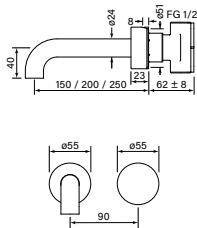

$703 (-11 Chrome)

- $1000 (-78 Switzrok Matte Black)
- $1000 (-80 Switzrok Matte White)
- $1119 (-55 Brushed Chrome)
- $1119 (-72 Brushed New Nickel)
- $1215 (-52 Polished New Nickel)
- $1215 (-74 Brushed Carbon)
- $1215 (-73 Brushed Graphite)
- $1215 (-53 Polished Terminus Copper)
- $1215 (-75 Brushed Terminus Copper)
- $1215 (-90 Raw Polished Brass)
- $1215 (-91 Raw Brushed Brass)
- $1215 (-84 Antique Brass Light)
- $1215 (-83 Antique Brass Medium)
- $1215 (-76 Discovery Bronze)
- $1215 (-79 Armada Bronze)
- $1215 (-50 Polished Admiralty Brass)
- $1215 (-70 Brushed Admiralty Brass)
- $1215 (-51 Polished Liberty Gold)
- $1215 (-71 Brushed Liberty Gold)

30913

Zero Progresiv Smooth Wall Basin Mixer Set, 200

- Half turn Progresiv ceramic valve
- Smooth Handle
- Noggin depth 54 - 70
- Match with Pegasi showers & accessories
- RIK & Fkit codes see page 182
- Spout reach 200 mm
- WELS 5* 6 lpm

$703 (-11 Chrome)

- $1000 (-78 Switzrok Matte Black)
- $1000 (-80 Switzrok Matte White)
- $1119 (-55 Brushed Chrome)
- $1119 (-72 Brushed New Nickel)
- $1215 (-52 Polished New Nickel)
- $1215 (-74 Brushed Carbon)
- $1215 (-73 Brushed Graphite)
- $1215 (-53 Polished Terminus Copper)
- $1215 (-75 Brushed Terminus Copper)
- $1215 (-90 Raw Polished Brass)
- $1215 (-91 Raw Brushed Brass)
- $1215 (-84 Antique Brass Light)
- $1215 (-83 Antique Brass Medium)
- $1215 (-76 Discovery Bronze)
- $1215 (-79 Armada Bronze)
- $1215 (-50 Polished Admiralty Brass)
- $1215 (-70 Brushed Admiralty Brass)
- $1215 (-51 Polished Liberty Gold)
- $1215 (-71 Brushed Liberty Gold)

30914

Zero Progresiv Smooth Wall Basin Mixer Set, 250

- Half turn Progresiv ceramic valve
- Smooth Handle
- Noggin depth 54 - 70
- Match with Pegasi showers & accessories
- RIK & Fkit codes see page 182
- Spout reach 250 mm
- WELS 5* 6 lpm

$703 (-11 Chrome)

- $1000 (-78 Switzrok Matte Black)
- $1000 (-80 Switzrok Matte White)
- $1119 (-55 Brushed Chrome)
- $1119 (-72 Brushed New Nickel)
- $1215 (-52 Polished New Nickel)
- $1215 (-74 Brushed Carbon)
- $1215 (-73 Brushed Graphite)
- $1215 (-53 Polished Terminus Copper)
- $1215 (-75 Brushed Terminus Copper)
- $1215 (-90 Raw Polished Brass)
- $1215 (-91 Raw Brushed Brass)
- $1215 (-84 Antique Brass Light)
- $1215 (-83 Antique Brass Medium)
- $1215 (-76 Discovery Bronze)
- $1215 (-79 Armada Bronze)
- $1215 (-50 Polished Admiralty Brass)
- $1215 (-70 Brushed Admiralty Brass)
- $1215 (-51 Polished Liberty Gold)
- $1215 (-71 Brushed Liberty Gold)