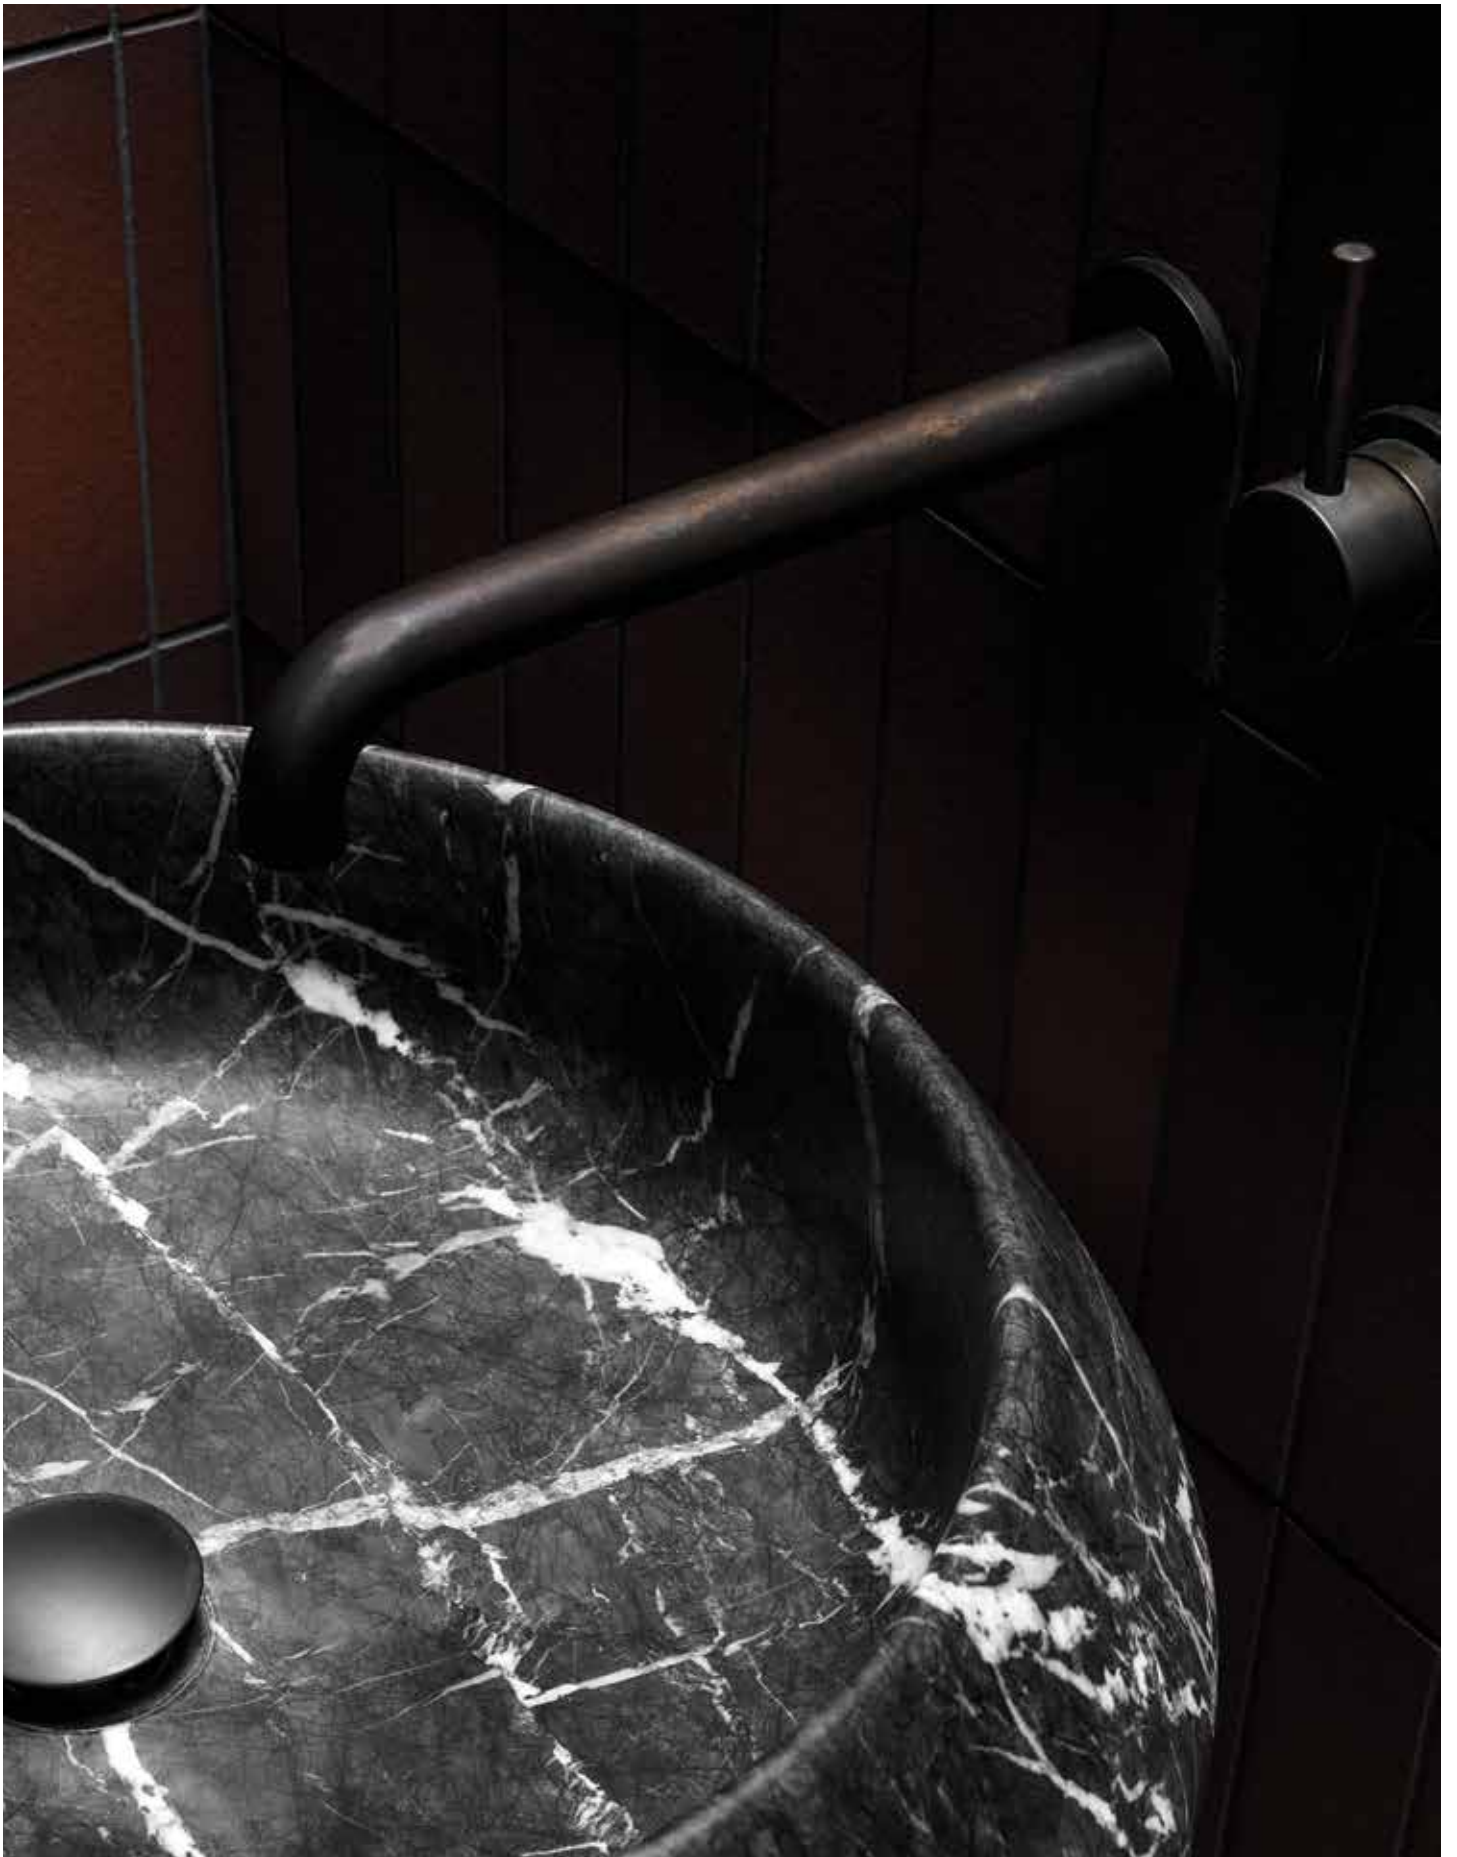

Model: 30655-83