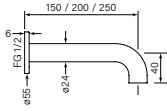

30720
Pegasi Wall Bath Spout
150

30723
Pegasi Wall Basin Spout 150

- WELS 5* 6 lpm (Basin)
- Bath spout free flow
- Reach 150 mm
- Recessed aerator / straightener

$126	(-11 Chrome)
$246	(-78 Switzrok Matte Black)
$246	(-80 Switzrok Matte White)
$293	(-55 Brushed Chrome)
$293	(-72 Brushed New Nickel)
$319	(-52 Polished New Nickel)
$319	(-74 Brushed Carbon)
$319	(-73 Brushed Graphite)
$319	(-53 Polished Terminus Copper)
$319	(-75 Brushed Terminus Copper)
$319	(-90 Raw Polished Brass)
$319	(-91 Raw Brushed Brass)
$319	(-84 Antique Brass Light)
$319	(-83 Antique Brass Medium)
$319	(-76 Discovery Bronze)
$319	(-79 Armada Bronze)
$319	(-50 Polished Admiralty Brass)
$319	(-70 Brushed Admiralty Brass)
$319	(-51 Polished Liberty Gold)
$319	(-71 Brushed Liberty Gold)

30721
Pegasi Wall Bath Spout 200

30724
Pegasi Wall Basin Spout 200

- WELS 5* 6 lpm (Basin)
- Bath spout free flow
- Reach 200 mm
- Recessed aerator / straightener

$139	(-11 Chrome)
$259	(-78 Switzrok Matte Black)
$259	(-80 Switzrok Matte White)
$303	(-55 Brushed Chrome)
$303	(-72 Brushed New Nickel)
$333	(-52 Polished New Nickel)
$333	(-74 Brushed Carbon)
$333	(-73 Brushed Graphite)
$333	(-53 Polished Terminus Copper)
$333	(-75 Brushed Terminus Copper)
$333	(-90 Raw Polished Brass)
$333	(-91 Raw Brushed Brass)
$333	(-84 Antique Brass Light)
$333	(-83 Antique Brass Medium)
$333	(-76 Discovery Bronze)
$333	(-79 Armada Bronze)
$333	(-50 Polished Admiralty Brass)
$333	(-70 Brushed Admiralty Brass)
$333	(-51 Polished Liberty Gold)
$333	(-71 Brushed Liberty Gold)

30722
Pegasi Wall Bath Spout 250

30725
Pegasi Wall Basin Spout 250

- WELS 5* 6 lpm (Basin)
- Bath spout free flow
- Reach 250 mm
- Recessed aerator / straightener

$152	(-11 Chrome)
$272	(-78 Switzrok Matte Black)
$272	(-80 Switzrok Matte White)
$317	(-55 Brushed Chrome)
$317	(-72 Brushed New Nickel)
$343	(-52 Polished New Nickel)
$343	(-74 Brushed Carbon)
$343	(-73 Brushed Graphite)
$343	(-53 Polished Terminus Copper)
$343	(-75 Brushed Terminus Copper)
$343	(-90 Raw Polished Brass)
$343	(-91 Raw Brushed Brass)
$343	(-84 Antique Brass Light)
$343	(-83 Antique Brass Medium)
$343	(-76 Discovery Bronze)
$343	(-79 Armada Bronze)
$343	(-50 Polished Admiralty Brass)
$343	(-70 Brushed Admiralty Brass)
$343	(-51 Polished Liberty Gold)
$343	(-71 Brushed Liberty Gold)