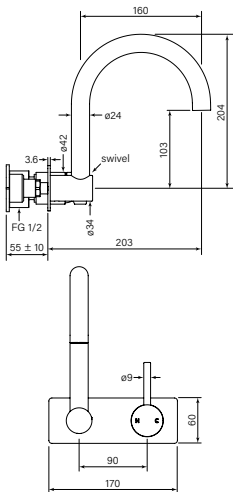

30654

Pegasi M Wall Basin Mixer Set 150

30657

Pegasi M Wall Bath Mixer Set 150

- WELS 5* 6 lpm (Basin)
- Reach 150 mm
- 2 stage flow step valve
- Includes Logikit™ body
- RIK & Fkit codes see page 181
- Bath set free flow
- Recessed aerator / straightener

$625 (-11 Chrome)

- $840 (-78 Switzrok Matte Black)
- $840 (-80 Switzrok Matte White)
- $993 (-55 Brushed Chrome)
- $993 (-72 Brushed New Nickel)
- $1029 (-52 Polished New Nickel)
- $1029 (-74 Brushed Carbon)
- $1029 (-73 Brushed Graphite)
- $1029 (-53 Polished Terminus Copper)
- $1029 (-75 Brushed Terminus Copper)
- $1029 (-90 Raw Polished Brass)
- $1029 (-91 Raw Brushed Brass)
- $1029 (-84 Antique Brass Light)
- $1029 (-83 Antique Brass Medium)
- $1029 (-76 Discovery Bronze)
- $1029 (-79 Armada Bronze)
- $1029 (-50 Polished Admiralty Brass)
- $1029 (-70 Brushed Admiralty Brass)
- $1029 (-51 Polished Liberty Gold)
- $1029 (-71 Brushed Liberty Gold)

30655

Pegasi M Wall Basin Mixer Set 200

30658

Pegasi M Wall Bath Mixer Set 200

- WELS 5* 6 lpm (Basin)
- Reach 200 mm
- 2 stage flow step valve
- Includes Logikit™ body
- RIK & Fkit codes see page 181
- Bath set free flow
- Recessed aerator / straightener

$625 (-11 Chrome)

- $840 (-78 Switzrok Matte Black)
- $840 (-80 Switzrok Matte White)
- $993 (-55 Brushed Chrome)
- $993 (-72 Brushed New Nickel)
- $1029 (-52 Polished New Nickel)
- $1029 (-74 Brushed Carbon)
- $1029 (-73 Brushed Graphite)
- $1029 (-53 Polished Terminus Copper)
- $1029 (-75 Brushed Terminus Copper)
- $1029 (-90 Raw Polished Brass)
- $1029 (-91 Raw Brushed Brass)
- $1029 (-84 Antique Brass Light)
- $1029 (-83 Antique Brass Medium)
- $1029 (-76 Discovery Bronze)
- $1029 (-79 Armada Bronze)
- $1029 (-50 Polished Admiralty Brass)
- $1029 (-70 Brushed Admiralty Brass)
- $1029 (-51 Polished Liberty Gold)
- $1029 (-71 Brushed Liberty Gold)

30656

Pegasi M Wall Basin Mixer Set 250