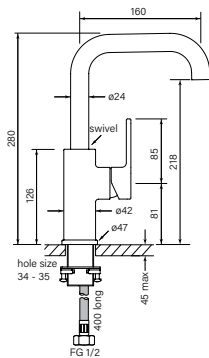

35139

Zeos Basin Mixer Square
160

- Solid brass handle
- WELS 5* 6 lpm
- Swivel spout reach 160 mm
- 2 stage flow step cartridge
- 34-35 mm tap hole size
- Recessed aerator

\$455 (-11 Chrome)

\$640 (-78 Switzrok Matte Black)
 \$640 (-80 Switzrok Matte White)
 \$728 (-55 Brushed Chrome)
 \$728 (-72 Brushed New Nickel)
 \$770 (-52 Polished New Nickel)
 \$770 (-74 Brushed Carbon)
 \$770 (-73 Brushed Graphite)
 \$770 (-53 Polished Terminus Copper)
 \$770 (-75 Brushed Terminus Copper)
 \$770 (-90 Raw Polished Brass)
 \$770 (-91 Raw Brushed Brass)
 \$770 (-84 Antique Brass Light)
 \$770 (-83 Antique Brass Medium)
 \$770 (-76 Discovery Bronze)
 \$770 (-79 Armada Bronze)
 \$770 (-50 Polished Admiralty Brass)
 \$770 (-70 Brushed Admiralty Brass)
 \$770 (-51 Polished Liberty Gold)
 \$770 (-71 Brushed Liberty Gold)