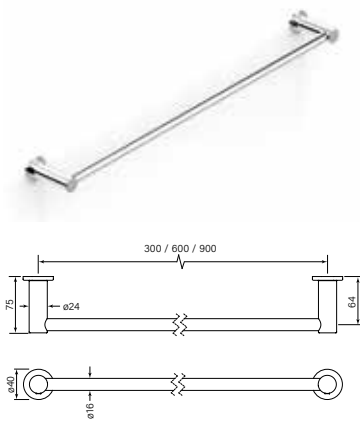

30700

Pegasi Towel Rail Single 900

- Robust solid brass mount
- 900 mm centres
- Can be cut to custom length
- 40 mm flange diameter

\$139	(-11 Chrome)
\$250	(-78 Switzrok Matte Black)
\$250	(-80 Switzrok Matte White)
\$293	(-55 Brushed Chrome)
\$293	(-72 Brushed New Nickel)
\$322	(-52 Polished New Nickel)
\$322	(-74 Brushed Carbon)
\$322	(-73 Brushed Graphite)
\$322	(-53 Polished Terminus Copper)
\$322	(-75 Brushed Terminus Copper)
\$322	(-90 Raw Polished Brass)
\$322	(-91 Raw Brushed Brass)
\$322	(-84 Antique Brass Light)
\$322	(-83 Antique Brass Medium)
\$322	(-76 Discovery Bronze)
\$322	(-79 Armada Bronze)
\$322	(-50 Polished Admiralty Brass)
\$322	(-70 Brushed Admiralty Brass)
\$322	(-51 Polished Liberty Gold)
\$322	(-71 Brushed Liberty Gold)