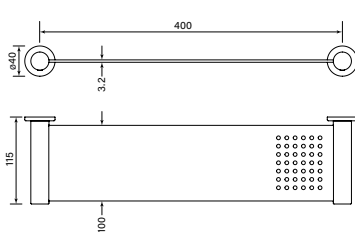

30716
Pegasi Shower Shelf, Metal
300 Narrow

- Robust solid brass mount
- 40 mm round flanges
- Solid brass or stainless shelf

$227 (-11 Chrome)

- $354 (-78 Switzrok Matte Black)
- $354 (-80 Switzrok Matte White)
- $404 (-55 Brushed Chrome)
- $404 (-72 Brushed New Nickel)
- $442 (-52 Polished New Nickel)
- $442 (-74 Brushed Carbon)
- $442 (-73 Brushed Graphite)
- $442 (-53 Polished Terminus Copper)
- $442 (-75 Brushed Terminus Copper)
- $442 (-90 Raw Polished Brass)
- $442 (-91 Raw Brushed Brass)
- $442 (-84 Antique Brass Light)
- $442 (-83 Antique Brass Medium)
- $442 (-76 Discovery Bronze)
- $442 (-79 Armada Bronze)
- $442 (-50 Polished Admiralty Brass)
- $442 (-70 Brushed Admiralty Brass)
- $442 (-51 Polished Liberty Gold)
- $442 (-71 Brushed Liberty Gold)