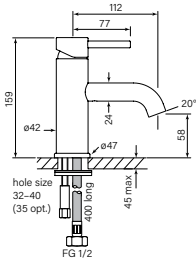

1. **$373 (-11 Chrome)**
2. $561 (-78 Switzrok Matte Black)
   - $561 (-80 Switzrok Matte White)
   - $643 (-55 Brushed Chrome)
   - $643 (-72 Brushed New Nickel)
   - $692 (-52 Polished New Nickel)
   - $692 (-74 Brushed Carbon)
   - $692 (-73 Brushed Graphite)
   - $692 (-53 Polished Terminus Copper)
   - $692 (-75 Brushed Terminus Copper)
   - $692 (-90 Raw Polished Brass)
   - $692 (-91 Raw Brushed Brass)
   - $692 (-84 Antique Brass Light)
   - $692 (-83 Antique Brass Medium)
   - $692 (-76 Discovery Bronze)
   - $692 (-79 Armada Bronze)
   - $692 (-50 Polished Admiralty Brass)
   - $692 (-70 Brushed Admiralty Brass)
   - $692 (-51 Polished Liberty Gold)
   - $692 (-71 Brushed Liberty Gold)