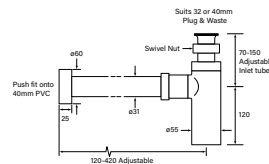

1. **$181 (-11 Chrome)**
2. $355 (-78 Switzrok Matte Black)
   - $355 (-80 Switzrok Matte White)
   - $424 (-55 Brushed Chrome)
   - $424 (-72 Brushed New Nickel)
   - $458 (-52 Polished New Nickel)
   - $458 (-74 Brushed Carbon)
   - $458 (-73 Brushed Graphite)
   - $458 (-53 Polished Terminus Copper)
   - $458 (-75 Brushed Terminus Copper)
   - $458 (-90 Raw Polished Brass)
   - $458 (-91 Raw Brushed Brass)
   - $458 (-84 Antique Brass Light)
   - $458 (-83 Antique Brass Medium)
   - $458 (-76 Discovery Bronze)
   - $458 (-79 Armada Bronze)
   - $458 (-50 Polished Admiralty Brass)
   - $458 (-70 Brushed Admiralty Brass)
   - $458 (-51 Polished Liberty Gold)
   - $458 (-71 Brushed Liberty Gold)