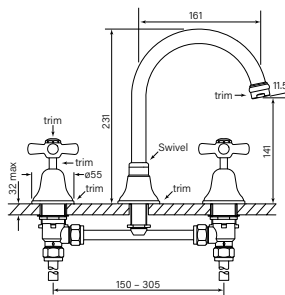

1. **$401 (-11 Chrome)**
2. $443 (-12 Chrome + Gold)
   - $621 (-78 Switzrok Matte Black)
   - $621 (-80 Switzrok Matte White)
   - $722 (-55 Brushed Chrome)
   - $722 (-72 Brushed New Nickel)
   - $778 (-52 Polished New Nickel)
   - $778 (-74 Brushed Carbon)
   - $778 (-73 Brushed Graphite)
   - $778 (-53 Polished Terminus Copper)
   - $778 (-75 Brushed Terminus Copper)
   - $778 (-90 Raw Polished Brass)
   - $778 (-91 Raw Brushed Brass)
   - $778 (-84 Antique Brass Light)
   - $778 (-83 Antique Brass Medium)
   - $778 (-76 Discovery Bronze)
   - $778 (-79 Armada Bronze)
   - $778 (-50 Polished Admiralty Brass)
   - $778 (-70 Brushed Admiralty Brass)
   - $778 (-51 Polished Liberty Gold)
   - $778 (-71 Brushed Liberty Gold)