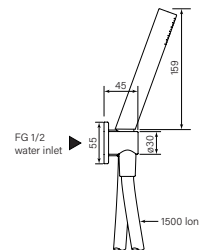

30681
Pegasi Hand Shower on Hook, Micro

- WELS 3* 9 lpm
- Micro Handshower
- Fixed Hook

1. **$340 (-11 Chrome)**
2. $460 (-78 Switzrok Matte Black)
   - $460 (-80 Switzrok Matte White)
   - $518 (-55 Brushed Chrome)
   - $518 (-72 Brushed New Nickel)
   - $540 (-52 Polished New Nickel)
   - $540 (-74 Brushed Carbon)
   - $540 (-73 Brushed Graphite)
   - $540 (-53 Polished Terminus Copper)
   - $540 (-75 Brushed Terminus Copper)
   - $540 (-90 Raw Polished Brass)
   - $540 (-91 Raw Brushed Brass)
   - $540 (-84 Antique Brass Light)
   - $540 (-83 Antique Brass Medium)
   - $540 (-76 Discovery Bronze)
   - $540 (-79 Armada Bronze)
   - $540 (-50 Polished Admiralty Brass)
   - $540 (-70 Brushed Admiralty Brass)
   - $540 (-51 Polished Liberty Gold)
   - $540 (-71 Brushed Liberty Gold)