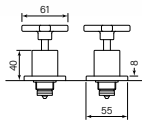

1. **$202 (-11 Chrome)**
2. $356 (-78 Switzrok Matte Black)
   - $356 (-80 Switzrok Matte White)
   - $418 (-55 Brushed Chrome)
   - $418 (-72 Brushed New Nickel)
   - $460 (-52 Polished New Nickel)
   - $460 (-74 Brushed Carbon)
   - $460 (-73 Brushed Graphite)
   - $460 (-53 Polished Terminus Copper)
   - $460 (-75 Brushed Terminus Copper)
   - $460 (-90 Raw Polished Brass)
   - $460 (-91 Raw Brushed Brass)
   - $460 (-84 Antique Brass Light)
   - $460 (-83 Antique Brass Medium)
   - $460 (-76 Discovery Bronze)
   - $460 (-79 Armada Bronze)
   - $460 (-50 Polished Admiralty Brass)
   - $460 (-70 Brushed Admiralty Brass)
   - $460 (-51 Polished Liberty Gold)
   - $460 (-71 Brushed Liberty Gold)

31775
Chisel D Wall Tap Pr, Cross

- Create sets using Pegasi wall outlets
- Coordinate with Pegasi showers, wall outlets and accessories
- Durable copper jumper valves
- Breech depth Max 19, Min 0
- Ceramic valve kit ¾ turn option extra