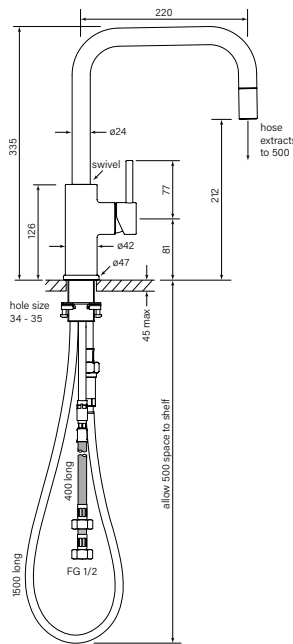

30695
Pegasi M Sink Mixer Square,
Pull Out

- WELS 4* 7.5 lpm
- Pull out nozzle 500 mm
- Strommglide™ PTFE runway
- S-Flex™ stainless coil hose
- Swivel spout reach 220 mm
- 2 stage flow step valve
- 34-35 mm sink hole

1. **$834 (-11 Chrome)**
   $1111 (-78 Switzrok Matte Black)
   $1111 (-80 Switzrok Matte White)
   $1338 (-55 Brushed Chrome)
   $1338 (-72 Brushed New Nickel)
   $1438 (-52 Polished New Nickel)
   $1438 (-74 Brushed Carbon)
   $1438 (-73 Brushed Graphite)
   $1438 (-53 Polished Terminus Copper)
   $1438 (-75 Brushed Terminus Copper)
   $1438 (-90 Raw Polished Brass)
   $1438 (-91 Raw Brushed Brass)
   $1438 (-84 Antique Brass Light)
   $1438 (-83 Antique Brass Medium)
   $1438 (-76 Discovery Bronze)
   $1438 (-79 Armada Bronze)
   $1438 (-50 Polished Admiralty Brass)
   $1438 (-70 Brushed Admiralty Brass)
   $1438 (-51 Polished Liberty Gold)
   $1438 (-71 Brushed Liberty Gold)