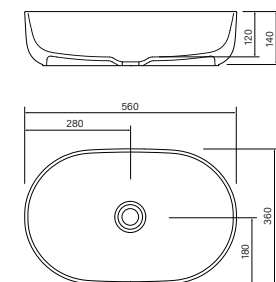

\$854 (-33 Satin White)

30829

Silkstone Monz Basin

- Solid engineered stone
- Includes pop up waste
- Made in Europe
- 25 year warranty
- Available from September 2022

\$854 (-33 Satin White)

34350
Basin Waste
Pop Down™ 40 mm