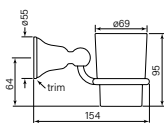

1. **$141 (-11 Chrome)**
   $141 (-12 Chrome + Gold)
   $268 (-78 Switzrok Matte Black)
   $268 (-80 Switzrok Matte White)
   $317 (-55 Brushed Chrome)
   $317 (-72 Brushed New Nickel)
   $354 (-52 Polished New Nickel)
   $354 (-74 Brushed Carbon)
   $354 (-73 Brushed Graphite)
   $354 (-53 Polished Terminus Copper)
   $354 (-75 Brushed Terminus Copper)
   $354 (-90 Raw Polished Brass)
   $354 (-91 Raw Brushed Brass)
   $354 (-84 Antique Brass Light)
   $354 (-83 Antique Brass Medium)
   $354 (-76 Discovery Bronze)
   $354 (-79 Armada Bronze)
   $354 (-50 Polished Admiralty Brass)
   $354 (-70 Brushed Admiralty Brass)
   $354 (-51 Polished Liberty Gold)
   $354 (-71 Brushed Liberty Gold)