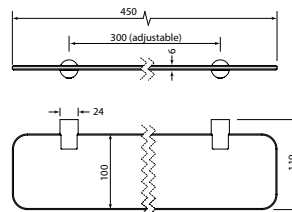

30987
Pegasi NF Towel Ring

- Robust solid brass mount
- Minimalist NF recessed mount
- 165 mm round brass ring

1. **$93 (-11 Chrome)**
   $202 (-78 Switzrok Matte Black)
   $202 (-80 Switzrok Matte White)
   $241 (-55 Brushed Chrome)
   $241 (-72 Brushed New Nickel)
   $276 (-52 Polished New Nickel)
   $276 (-74 Brushed Carbon)
   $276 (-73 Brushed Graphite)
   $276 (-53 Polished Terminus Copper)
   $276 (-75 Brushed Terminus Copper)
   $276 (-90 Raw Polished Brass)
   $276 (-91 Raw Brushed Brass)
   $276 (-84 Antique Brass Light)
   $276 (-83 Antique Brass Medium)
   $276 (-76 Discovery Bronze)
   $276 (-79 Armada Bronze)
   $276 (-50 Polished Admiralty Brass)
   $276 (-70 Brushed Admiralty Brass)
   $276 (-51 Polished Liberty Gold)
   $276 (-71 Brushed Liberty Gold)