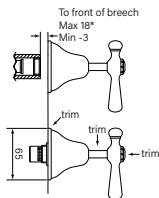

$339 (-11 Chrome)

- $375 (-12 Chrome + Gold)
- $479 (-78 Switzrok Matte Black)
- $479 (-80 Switzrok Matte White)
- $545 (-55 Brushed Chrome)
- $545 (-72 Brushed New Nickel)
- $578 (-52 Polished New Nickel)
- $578 (-74 Brushed Carbon)
- $578 (-73 Brushed Graphite)
- $578 (-53 Polished Terminus Copper)
- $578 (-75 Brushed Terminus Copper)
- $578 (-90 Raw Polished Brass)
- $578 (-91 Raw Brushed Brass)
- $578 (-84 Antique Brass Light)
- $578 (-83 Antique Brass Medium)
- $578 (-76 Discovery Bronze)
- $578 (-79 Armada Bronze)
- $578 (-50 Polished Admiralty Brass)
- $578 (-70 Brushed Admiralty Brass)
- $578 (-51 Polished Liberty Gold)
- $578 (-71 Brushed Liberty Gold)