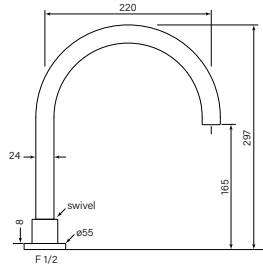

31861
Chisel D Hob Sink Spout

31862
Chisel D Hob Spa Spout

- Coordinate with Pegasi showers and accessories
- Swivel spout reach 220 mm
- WELS 4* 7.5 lpm (sink)
- Free flow spa spout

- \$202 (-11 Chrome)**
- \$289 (-78 Switzrok Matte Black)
 - \$289 (-80 Switzrok Matte White)
 - \$341 (-55 Brushed Chrome)
 - \$341 (-72 Brushed New Nickel)
 - \$371 (-52 Polished New Nickel)
 - \$371 (-74 Brushed Carbon)
 - \$371 (-73 Brushed Graphite)
 - \$371 (-53 Polished Terminus Copper)
 - \$371 (-75 Brushed Terminus Copper)
 - \$371 (-90 Raw Polished Brass)
 - \$371 (-91 Raw Brushed Brass)
 - \$371 (-84 Antique Brass Light)
 - \$371 (-83 Antique Brass Medium)
 - \$371 (-76 Discovery Bronze)
 - \$371 (-79 Armada Bronze)
 - \$371 (-50 Polished Admiralty Brass)
 - \$371 (-70 Brushed Admiralty Brass)
 - \$371 (-51 Polished Liberty Gold)
 - \$371 (-71 Brushed Liberty Gold)