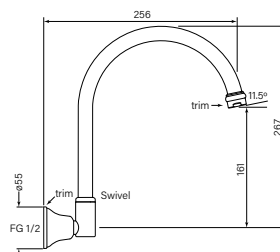

34188
Cascade Spa Outlet, Wall

- Free flow
- Swivel spout 256 mm reach

- \$186 (-11 Chrome)**
- \$204 (-12 Chrome + Gold)
 - \$281 (-78 Switzrok Matte Black)
 - \$281 (-80 Switzrok Matte White)
 - \$322 (-55 Brushed Chrome)
 - \$322 (-72 Brushed New Nickel)
 - \$356 (-52 Polished New Nickel)
 - \$356 (-74 Brushed Carbon)
 - \$356 (-73 Brushed Graphite)
 - \$356 (-53 Polished Terminus Copper)
 - \$356 (-75 Brushed Terminus Copper)
 - \$356 (-90 Raw Polished Brass)
 - \$356 (-91 Raw Brushed Brass)
 - \$356 (-84 Antique Brass Light)
 - \$356 (-83 Antique Brass Medium)
 - \$356 (-76 Discovery Bronze)
 - \$356 (-79 Armada Bronze)
 - \$356 (-50 Polished Admiralty Brass)
 - \$356 (-70 Brushed Admiralty Brass)
 - \$356 (-51 Polished Liberty Gold)
 - \$356 (-71 Brushed Liberty Gold)