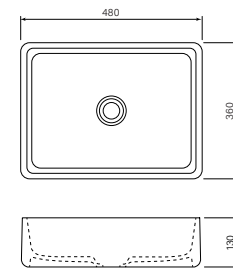

30825

Silkstone Hague Basin

- Solid engineered stone
- Includes pop up waste
- 480 x 360 mm
- Made in Europe
- Match with the Hague Bath
- 25 year warranty

$854 (-33 Satin White)