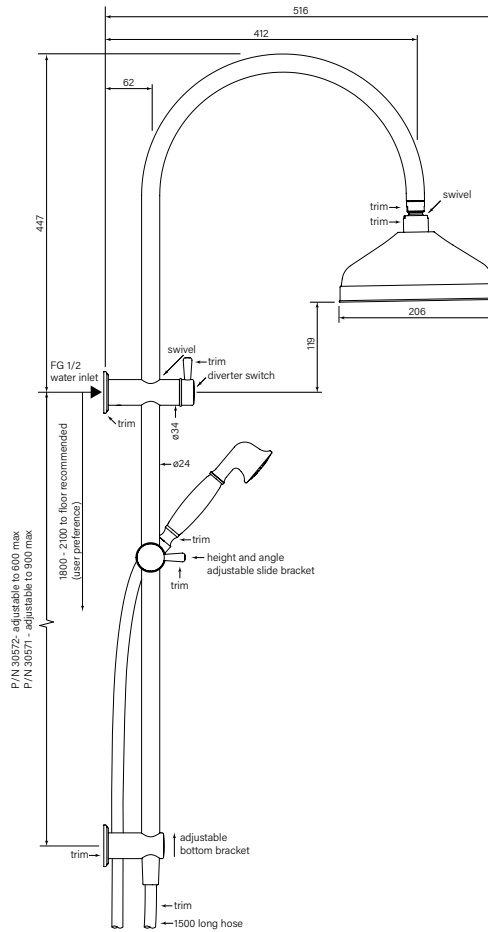

30571
Cascade Dual Shower 900

30572
Cascade Dual Shower 600

- WELS 3* 9 lpm
- Water enters top bracket
- 206 mm round head
- Swivel arm with 412 mm reach
- 30571 has 900 mm rail length
- 30572 has 600 mm rail length
- Brass handshower
- Custom arm height available at extra cost

$1502 (-11 Chrome)

- $1792 (-12 Chrome + Gold)
- $1919 (-78 Switzrok Matte Black)
- $1919 (-80 Switzrok Matte White)
- $2285 (-55 Brushed Chrome)
- $2285 (-72 Brushed New Nickel)
- $2512 (-52 Polished New Nickel)
- $2512 (-74 Brushed Carbon)
- $2512 (-73 Brushed Graphite)
- $2512 (-53 Polished Terminus Copper)
- $2512 (-75 Brushed Terminus Copper)
- $2512 (-90 Raw Polished Brass)
- $2512 (-91 Raw Brushed Brass)
- $2512 (-84 Antique Brass Light)
- $2512 (-83 Antique Brass Medium)
- $2512 (-76 Discovery Bronze)
- $2512 (-79 Armada Bronze)
- $2512 (-50 Polished Admiralty Brass)
- $2512 (-70 Brushed Admiralty Brass)
- $2512 (-51 Polished Liberty Gold)
- $2512 (-71 Brushed Liberty Gold)