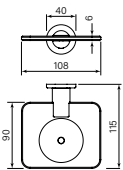

$93	(-11 Chrome)
$202	(-78 Switzrok Matte Black)
$202	(-80 Switzrok Matte White)
$241	(-55 Brushed Chrome)
$241	(-72 Brushed New Nickel)
$276	(-52 Polished New Nickel)
$276	(-74 Brushed Carbon)
$276	(-73 Brushed Graphite)
$276	(-53 Polished Terminus Copper)
$276	(-75 Brushed Terminus Copper)
$276	(-90 Raw Polished Brass)
$276	(-91 Raw Brushed Brass)
$276	(-84 Antique Brass Light)
$276	(-83 Antique Brass Medium)
$276	(-76 Discovery Bronze)
$276	(-79 Armada Bronze)
$276	(-50 Polished Admiralty Brass)
$276	(-70 Brushed Admiralty Brass)
$276	(-51 Polished Liberty Gold)
$276	(-71 Brushed Liberty Gold)