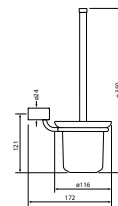

30979
Pegasi NF Tumbler & Holder

- Robust solid brass mount
- Frosted glass tumbler
- Minimalist NF recessed mount
- Replacement tumblers available

1. **$152 (-11 Chrome)**
   $251 (-78 Switzrok Matte Black)
   $251 (-80 Switzrok Matte White)
   $289 (-55 Brushed Chrome)
   $289 (-72 Brushed New Nickel)
   $322 (-52 Polished New Nickel)
   $322 (-74 Brushed Carbon)
   $322 (-73 Brushed Graphite)
   $322 (-53 Polished Terminus Copper)
   $322 (-75 Brushed Terminus Copper)
   $322 (-90 Raw Polished Brass)
   $322 (-91 Raw Brushed Brass)
   $322 (-84 Antique Brass Light)
   $322 (-83 Antique Brass Medium)
   $322 (-76 Discovery Bronze)
   $322 (-79 Armada Bronze)
   $322 (-50 Polished Admiralty Brass)
   $322 (-70 Brushed Admiralty Brass)
   $322 (-51 Polished Liberty Gold)
   $322 (-71 Brushed Liberty Gold)

30980
Pegasi NF Toilet Brush Holder

- Robust solid brass mount
- Frosted glass bowl
- Minimalist NF recessed mount
- Replacement bowl and brush heads available

1. **$190 (-11 Chrome)**
   $297 (-78 Switzrok Matte Black)
   $297 (-80 Switzrok Matte White)
   $342 (-55 Brushed Chrome)
   $342 (-72 Brushed New Nickel)
   $372 (-52 Polished New Nickel)
   $372 (-74 Brushed Carbon)
   $372 (-73 Brushed Graphite)
   $372 (-53 Polished Terminus Copper)
   $372 (-75 Brushed Terminus Copper)
   $372 (-90 Raw Polished Brass)
   $372 (-91 Raw Brushed Brass)
   $372 (-84 Antique Brass Light)
   $372 (-83 Antique Brass Medium)
   $372 (-76 Discovery Bronze)
   $372 (-79 Armada Bronze)
   $372 (-50 Polished Admiralty Brass)
   $372 (-70 Brushed Admiralty Brass)
   $372 (-51 Polished Liberty Gold)
   $372 (-71 Brushed Liberty Gold)