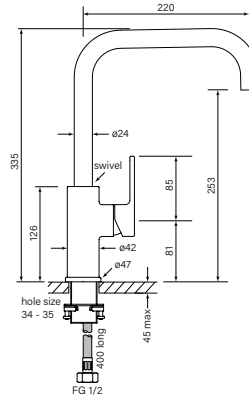

$455 (-11 Chrome)

- $640 (-78 Switzrok Matte Black)
- $640 (-80 Switzrok Matte White)
- $728 (-55 Brushed Chrome)
- $728 (-72 Brushed New Nickel)
- $770 (-52 Polished New Nickel)
- $770 (-74 Brushed Carbon)
- $770 (-73 Brushed Graphite)
- $770 (-53 Polished Terminus Copper)
- $770 (-75 Brushed Terminus Copper)
- $770 (-90 Raw Polished Brass)
- $770 (-91 Raw Brushed Brass)
- $770 (-84 Antique Brass Light)
- $770 (-83 Antique Brass Medium)
- $770 (-76 Discovery Bronze)
- $770 (-79 Armada Bronze)
- $770 (-50 Polished Admiralty Brass)
- $770 (-70 Brushed Admiralty Brass)
- $770 (-51 Polished Liberty Gold)
- $770 (-71 Brushed Liberty Gold)