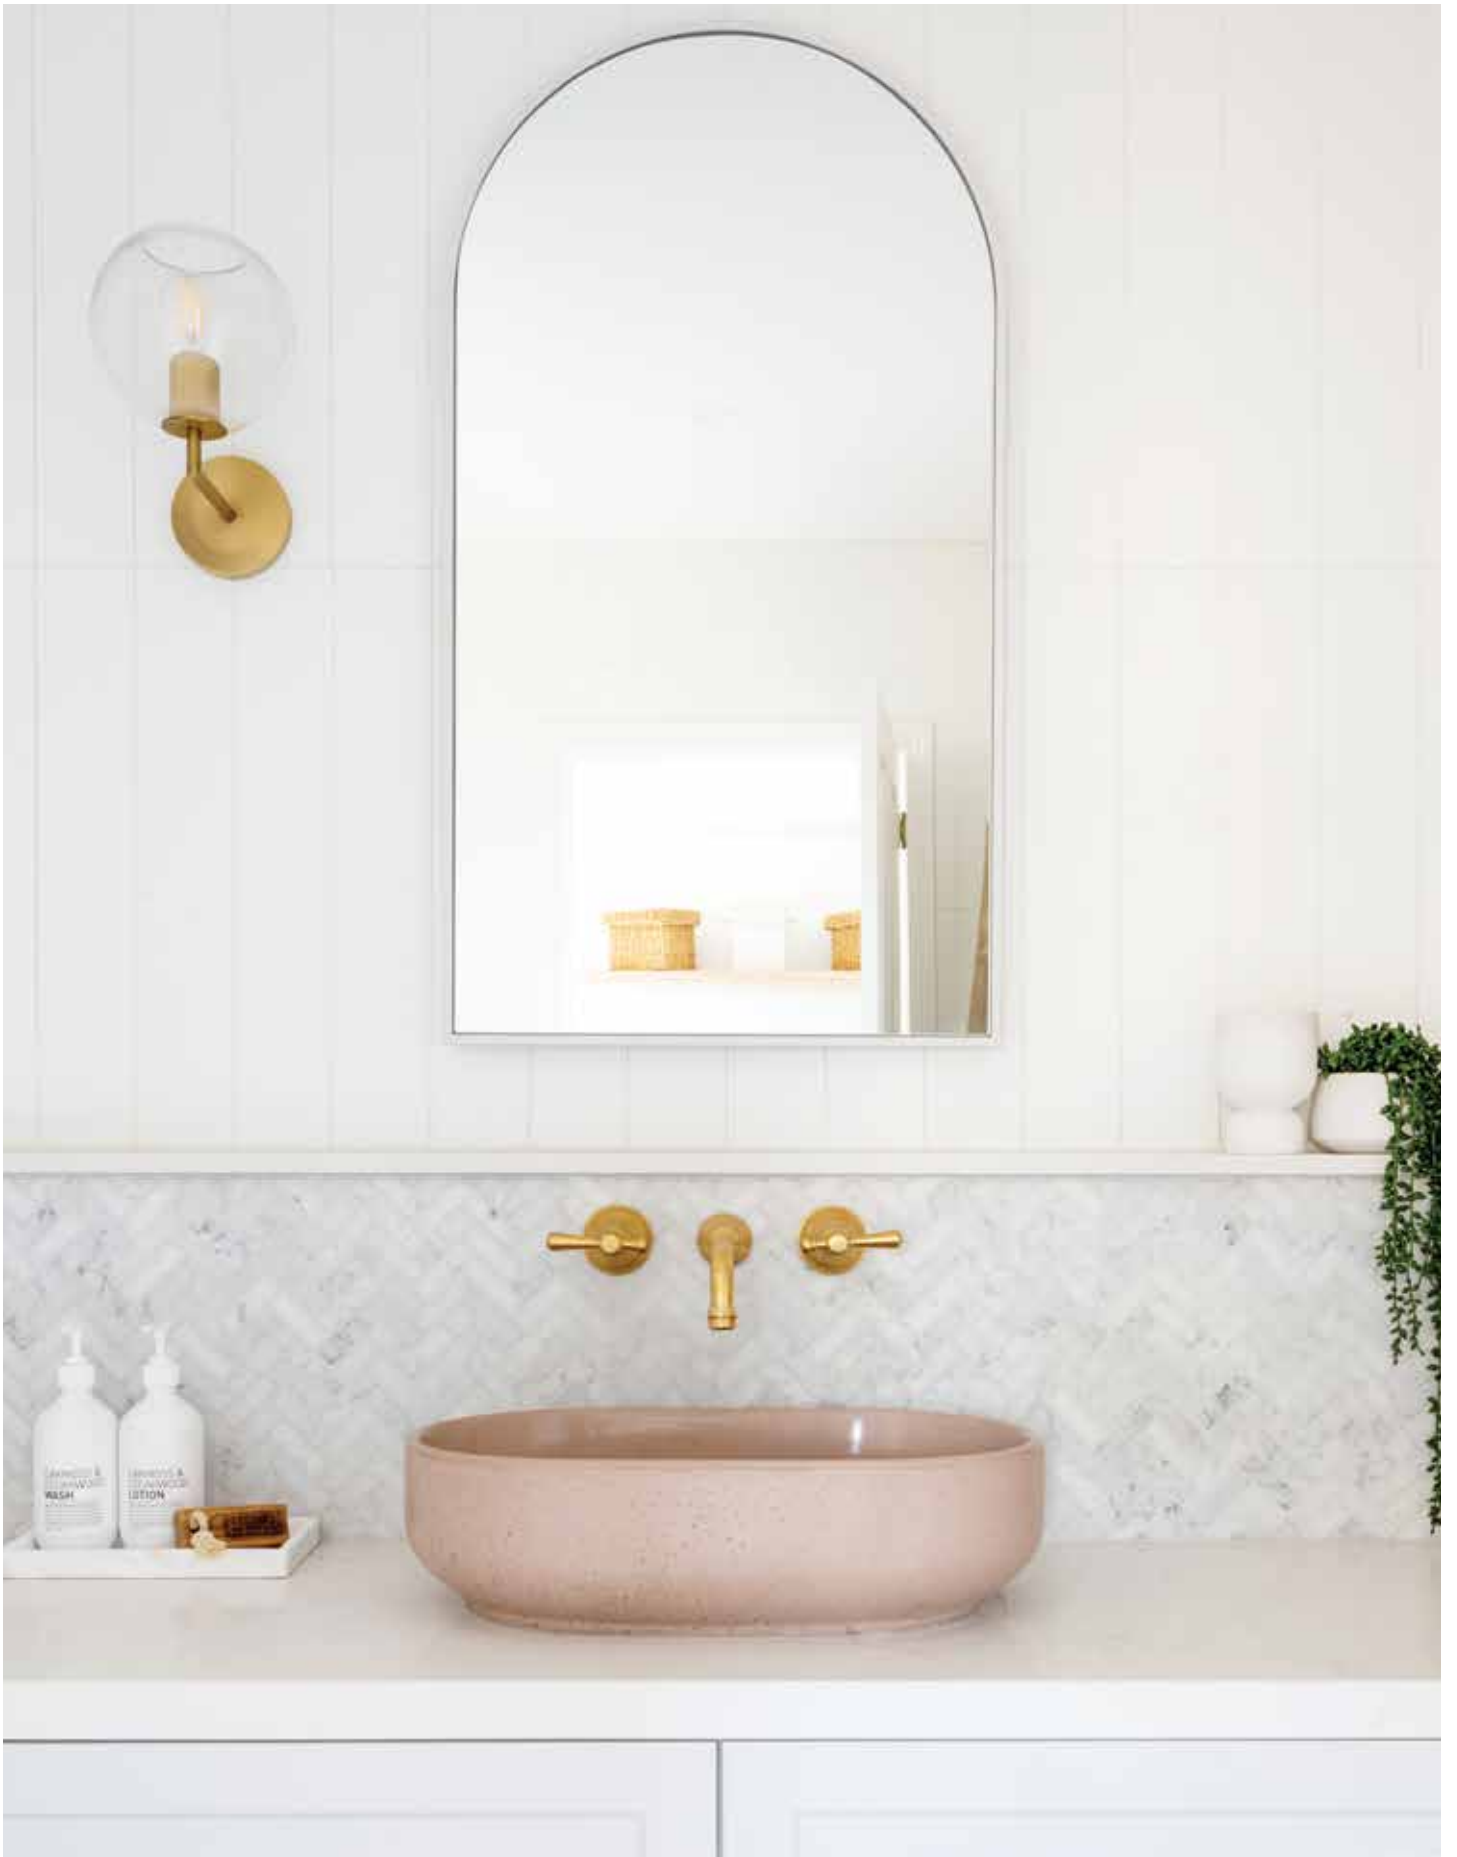

30531
 Cascade Spa Set, Hob, CD
 Lever

- Free flow
- Swivel spout 201 mm reach
- Smooth action 1/4 turn ceramic disc valves
- Max 32 mm mount thickness

- \$597 (-11 Chrome)**
- \$630 (-12 Chrome + Gold)
 - \$783 (-78 Switzrok Matte Black)
 - \$783 (-80 Switzrok Matte White)
 - \$879 (-55 Brushed Chrome)
 - \$879 (-72 Brushed New Nickel)
 - \$928 (-52 Polished New Nickel)
 - \$928 (-74 Brushed Carbon)
 - \$928 (-73 Brushed Graphite)
 - \$928 (-53 Polished Terminus Copper)
 - \$928 (-75 Brushed Terminus Copper)
 - \$928 (-90 Raw Polished Brass)
 - \$928 (-91 Raw Brushed Brass)
 - \$928 (-84 Antique Brass Light)
 - \$928 (-83 Antique Brass Medium)
 - \$928 (-76 Discovery Bronze)
 - \$928 (-79 Armada Bronze)
 - \$928 (-50 Polished Admiralty Brass)
 - \$928 (-70 Brushed Admiralty Brass)
 - \$928 (-51 Polished Liberty Gold)
 - \$928 (-71 Brushed Liberty Gold)