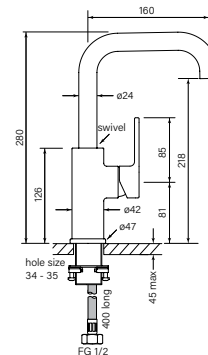

$455 (-11 Chrome)

- $640 (-78 Switzrok Matte Black)
- $640 (-80 Switzrok Matte White)
- $728 (-55 Brushed Chrome)
- $728 (-72 Brushed New Nickel)
- $770 (-52 Polished New Nickel)
- $770 (-74 Brushed Carbon)
- $770 (-73 Brushed Graphite)
- $770 (-53 Polished Terminus Copper)
- $770 (-75 Brushed Terminus Copper)
- $770 (-90 Raw Polished Brass)
- $770 (-91 Raw Brushed Brass)
- $770 (-84 Antique Brass Light)
- $770 (-83 Antique Brass Medium)
- $770 (-76 Discovery Bronze)
- $770 (-79 Armada Bronze)
- $770 (-50 Polished Admiralty Brass)
- $770 (-70 Brushed Admiralty Brass)
- $770 (-51 Polished Liberty Gold)
- $770 (-71 Brushed Liberty Gold)