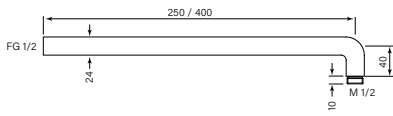

- Std 1/2" thread connection
- 250 mm arm reach (34142)
- 400 mm arm reach (34143)
- Excludes flange

$135	(-11 Chrome)
$230	(-78 Switzrok Matte Black)
$230	(-80 Switzrok Matte White)
$284	(-55 Brushed Chrome)
$284	(-72 Brushed New Nickel)
$302	(-52 Polished New Nickel)
$302	(-74 Brushed Carbon)
$302	(-73 Brushed Graphite)
$302	(-53 Polished Terminus Copper)
$302	(-75 Brushed Terminus Copper)
$302	(-90 Raw Polished Brass)
$302	(-91 Raw Brushed Brass)
$302	(-84 Antique Brass Light)
$302	(-83 Antique Brass Medium)
$302	(-76 Discovery Bronze)
$302	(-79 Armada Bronze)
$302	(-50 Polished Admiralty Brass)
$302	(-70 Brushed Admiralty Brass)
$302	(-51 Polished Liberty Gold)
$302	(-71 Brushed Liberty Gold)