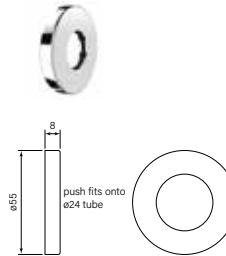

34142
Shower Arm Straight 250

34143
Shower Arm Straight 400

- Std 1/2" thread connection
- 250 mm arm reach (34142)
- 400 mm arm reach (34143)
- Excludes flange

$135	(-11 Chrome)
$230	(-78 Switzrok Matte Black)
$230	(-80 Switzrok Matte White)
$284	(-55 Brushed Chrome)
$284	(-72 Brushed New Nickel)
$302	(-52 Polished New Nickel)
$302	(-74 Brushed Carbon)
$302	(-73 Brushed Graphite)
$302	(-53 Polished Terminus Copper)
$302	(-75 Brushed Terminus Copper)
$302	(-90 Raw Polished Brass)
$302	(-91 Raw Brushed Brass)
$302	(-84 Antique Brass Light)
$302	(-83 Antique Brass Medium)
$302	(-76 Discovery Bronze)
$302	(-79 Armada Bronze)
$302	(-50 Polished Admiralty Brass)
$302	(-70 Brushed Admiralty Brass)
$302	(-51 Polished Liberty Gold)
$302	(-71 Brushed Liberty Gold)

34144
Shower Ceiling Dropper 100

34145
Shower Ceiling Dropper 300

- Std 1/2" thread connection
- 100 mm dropper length (34144)
- 300 mm dropper length (34145)
- Excludes flange

$135	(-11 Chrome)
$230	(-78 Switzrok Matte Black)
$230	(-80 Switzrok Matte White)
$284	(-55 Brushed Chrome)
$284	(-72 Brushed New Nickel)
$302	(-52 Polished New Nickel)
$302	(-74 Brushed Carbon)
$302	(-73 Brushed Graphite)
$302	(-53 Polished Terminus Copper)
$302	(-75 Brushed Terminus Copper)
$302	(-90 Raw Polished Brass)
$302	(-91 Raw Brushed Brass)
$302	(-84 Antique Brass Light)
$302	(-83 Antique Brass Medium)
$302	(-76 Discovery Bronze)
$302	(-79 Armada Bronze)
$302	(-50 Polished Admiralty Brass)
$302	(-70 Brushed Admiralty Brass)
$302	(-51 Polished Liberty Gold)
$302	(-71 Brushed Liberty Gold)

34196
Shower Arm High Curve 254

- Std 1/2" thread connection
- 260 mm reach arm reach
- Swivel arm
- Includes wall flange