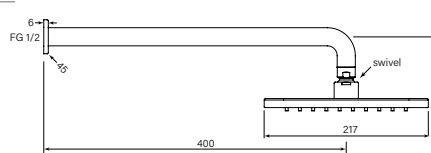

35108
Zeos Wall Shower

- WELS 3* 9 lpm
- 217 mm square shower head
- 400 mm reach
- Swivel ball joint

1. **$358 (-11 Chrome)**
   $577 (-78 Switzrok Matte Black)
   $577 (-80 Switzrok Matte White)
   $678 (-55 Brushed Chrome)
   $678 (-72 Brushed New Nickel)
   $728 (-52 Polished New Nickel)
   $728 (-74 Brushed Carbon)
   $728 (-73 Brushed Graphite)
   $728 (-53 Polished Terminus Copper)
   $728 (-75 Brushed Terminus Copper)
   $728 (-90 Raw Polished Brass)
   $728 (-91 Raw Brushed Brass)
   $728 (-84 Antique Brass Light)
   $728 (-83 Antique Brass Medium)
   $728 (-76 Discovery Bronze)
   $728 (-79 Armada Bronze)
   $728 (-50 Polished Admiralty Brass)
   $728 (-70 Brushed Admiralty Brass)
   $728 (-51 Polished Liberty Gold)
   $728 (-71 Brushed Liberty Gold)