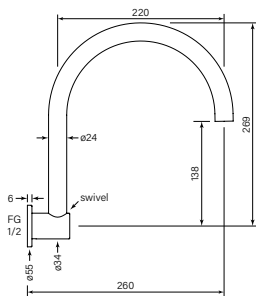

30726
Pegasi Wall Sink Spout 260
Swivel

30728
Pegasi Wall Bath Spout 260
Swivel

- WELS 4* 7.5 lpm (Sink)
- Bath spout free flow
- Swivel spout reach 260 mm
- Recessed aerator / straightener

$202	(-11 Chrome)
$322	(-78 Switzrok Matte Black)
$322	(-80 Switzrok Matte White)
$371	(-55 Brushed Chrome)
$371	(-72 Brushed New Nickel)
$398	(-52 Polished New Nickel)
$398	(-74 Brushed Carbon)
$398	(-73 Brushed Graphite)
$398	(-53 Polished Terminus Copper)
$398	(-75 Brushed Terminus Copper)
$398	(-90 Raw Polished Brass)
$398	(-91 Raw Brushed Brass)
$398	(-84 Antique Brass Light)
$398	(-83 Antique Brass Medium)
$398	(-76 Discovery Bronze)
$398	(-79 Armada Bronze)
$398	(-50 Polished Admiralty Brass)
$398	(-70 Brushed Admiralty Brass)
$398	(-51 Polished Liberty Gold)
$398	(-71 Brushed Liberty Gold)