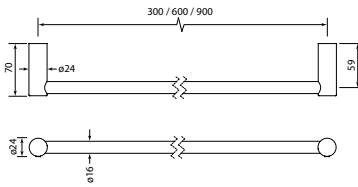

$125 (-11 Chrome)

- $232 (-78 Switzrok Matte Black)
- $232 (-80 Switzrok Matte White)
- $276 (-55 Brushed Chrome)
- $276 (-72 Brushed New Nickel)
- $306 (-52 Polished New Nickel)
- $306 (-74 Brushed Carbon)
- $306 (-73 Brushed Graphite)
- $306 (-53 Polished Terminus Copper)
- $306 (-75 Brushed Terminus Copper)
- $306 (-90 Raw Polished Brass)
- $306 (-91 Raw Brushed Brass)
- $306 (-84 Antique Brass Light)
- $306 (-83 Antique Brass Medium)
- $306 (-76 Discovery Bronze)
- $306 (-79 Armada Bronze)
- $306 (-50 Polished Admiralty Brass)
- $306 (-70 Brushed Admiralty Brass)
- $306 (-51 Polished Liberty Gold)
- $306 (-71 Brushed Liberty Gold)

30981

Pegasi NF Hand Towel Rail Single 300

- Robust solid brass mount
- 300 mm centres
- Can be cut to custom length
- Minimalist NF recessed mount

$120 (-11 Chrome)

- $222 (-78 Switzrok Matte Black)
- $222 (-80 Switzrok Matte White)
- $264 (-55 Brushed Chrome)
- $264 (-72 Brushed New Nickel)
- $293 (-52 Polished New Nickel)
- $293 (-74 Brushed Carbon)
- $293 (-73 Brushed Graphite)
- $293 (-53 Polished Terminus Copper)
- $293 (-75 Brushed Terminus Copper)
- $293 (-90 Raw Polished Brass)
- $293 (-91 Raw Brushed Brass)
- $293 (-84 Antique Brass Light)
- $293 (-83 Antique Brass Medium)
- $293 (-76 Discovery Bronze)
- $293 (-79 Armada Bronze)
- $293 (-50 Polished Admiralty Brass)
- $293 (-70 Brushed Admiralty Brass)
- $293 (-51 Polished Liberty Gold)
- $293 (-71 Brushed Liberty Gold)

30972

Pegasi NF Towel Rail Double 900

- Robust solid brass mount
- 900 mm centres
- Can be cut to custom length
- Minimalist NF recessed mount

$186 (-11 Chrome)

- $313 (-78 Switzrok Matte Black)
- $313 (-80 Switzrok Matte White)
- $356 (-55 Brushed Chrome)
- $356 (-72 Brushed New Nickel)
- $388 (-52 Polished New Nickel)
- $388 (-74 Brushed Carbon)
- $388 (-73 Brushed Graphite)
- $388 (-53 Polished Terminus Copper)
- $388 (-75 Brushed Terminus Copper)
- $388 (-90 Raw Polished Brass)
- $388 (-91 Raw Brushed Brass)
- $388 (-84 Antique Brass Light)
- $388 (-83 Antique Brass Medium)
- $388 (-76 Discovery Bronze)
- $388 (-79 Armada Bronze)
- $388 (-50 Polished Admiralty Brass)
- $388 (-70 Brushed Admiralty Brass)
- $388 (-51 Polished Liberty Gold)
- $388 (-71 Brushed Liberty Gold)

30973

Pegasi NF Towel Rail Double 600

- Robust solid brass mount
- 600 mm centres
- Can be cut to custom length
- Minimalist NF recessed mount

$172 (-11 Chrome)

- $296 (-78 Switzrok Matte Black)
- $296 (-80 Switzrok Matte White)
- $340 (-55 Brushed Chrome)
- $340 (-72 Brushed New Nickel)
- $373 (-52 Polished New Nickel)
- $373 (-74 Brushed Carbon)
- $373 (-73 Brushed Graphite)
- $373 (-53 Polished Terminus Copper)
- $373 (-75 Brushed Terminus Copper)
- $373 (-90 Raw Polished Brass)
- $373 (-91 Raw Brushed Brass)
- $373 (-84 Antique Brass Light)
- $373 (-83 Antique Brass Medium)
- $373 (-76 Discovery Bronze)
- $373 (-79 Armada Bronze)
- $373 (-50 Polished Admiralty Brass)
- $373 (-70 Brushed Admiralty Brass)
- $373 (-51 Polished Liberty Gold)
- $373 (-71 Brushed Liberty Gold)