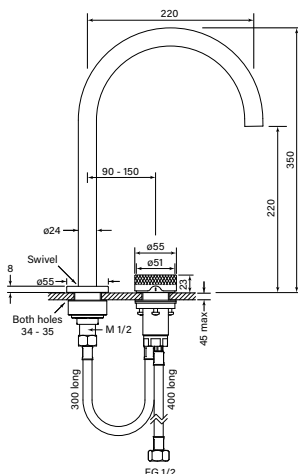

30955

Zero Progresiv Knurl Hob Bath Mixer Curve

- Half turn Progresiv ceramic valve
- Fine Knurled Handle
- Mount through 35 mm tap holes
- Match with Pegasi showers & accessories
- Free flow spout
- Swivel spout reach 220 mm

$762	(-11 Chrome)
$1048	(-78 Switzrok Matte Black)
$1048	(-80 Switzrok Matte White)
$1167	(-55 Brushed Chrome)
$1167	(-72 Brushed New Nickel)
$1262	(-52 Polished New Nickel)
$1262	(-74 Brushed Carbon)
$1262	(-73 Brushed Graphite)
$1262	(-53 Polished Terminus Copper)
$1262	(-75 Brushed Terminus Copper)
$1262	(-90 Raw Polished Brass)
$1262	(-91 Raw Brushed Brass)
$1262	(-84 Antique Brass Light)
$1262	(-83 Antique Brass Medium)
$1262	(-76 Discovery Bronze)
$1262	(-79 Armada Bronze)
$1262	(-50 Polished Admiralty Brass)
$1262	(-70 Brushed Admiralty Brass)
$1262	(-51 Polished Liberty Gold)
$1262	(-71 Brushed Liberty Gold)