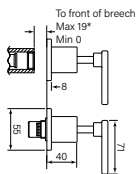

1. **$340 (-11 Chrome)**
2. $469 (-78 Switzrok Matte Black)
   - $469 (-80 Switzrok Matte White)
   - $528 (-55 Brushed Chrome)
   - $528 (-72 Brushed New Nickel)
   - $548 (-52 Polished New Nickel)
   - $548 (-74 Brushed Carbon)
   - $548 (-73 Brushed Graphite)
   - $548 (-53 Polished Terminus Copper)
   - $548 (-75 Brushed Terminus Copper)
   - $548 (-90 Raw Polished Brass)
   - $548 (-91 Raw Brushed Brass)
   - $548 (-84 Antique Brass Light)
   - $548 (-83 Antique Brass Medium)
   - $548 (-76 Discovery Bronze)
   - $548 (-79 Armada Bronze)
   - $548 (-50 Polished Admiralty Brass)
   - $548 (-70 Brushed Admiralty Brass)
   - $548 (-51 Polished Liberty Gold)
   - $548 (-71 Brushed Liberty Gold)

31796
Chisel D Lever Hob Tap Pr

- Coordinate with Pegasi showers and accessories
- Smooth action ceramic disc valves
- ¼ turn lever handles