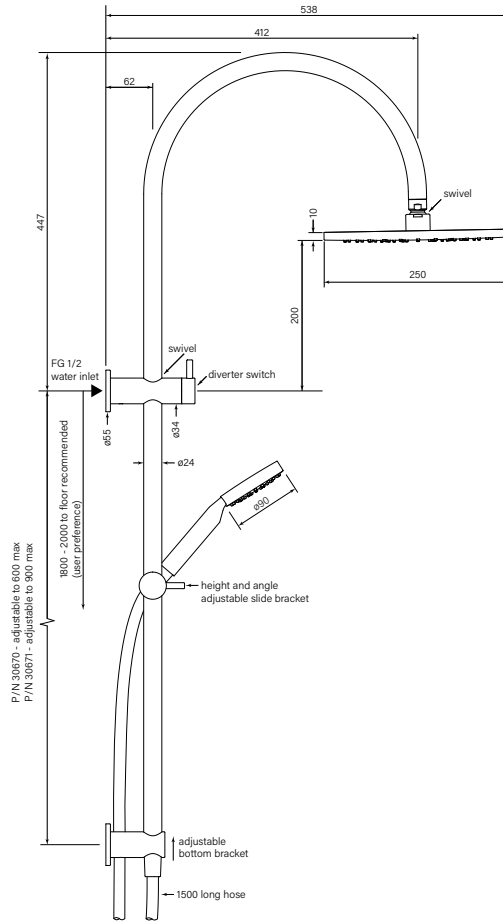

Models: 30672-80 and 30655-80

30670

Pegasi Dual Shower 600 crv
90rnd, 250

30671

Pegasi Dual Shower 900 crv
90rnd, 250

- WELS 3* 9 lpm
- Water enters top bracket
- 250 mm round head
- 90 rnd slim metal handshower
- Swivel arm with 412 mm reach
- 30670 has 600 mm rail length
- 30671 has 900 mm rail length
- Custom arm height available at extra cost