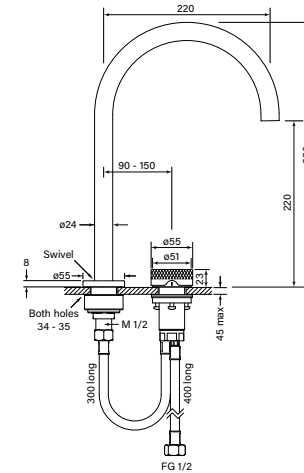

30952

Zero Progressiv Knurl Wall Basin Mixer Set, 150

- Half turn Progressiv ceramic valve
- Fine Knurled Handle
- Noggin depth 54 - 70 mm
- Match with Pegasi showers & accessories
- RIK & Fkit codes see page 182
- Spout reach 150 mm
- WELS 5* 6 lpm

$703 (-11 Chrome)

- $1000 (-78 Switzrok Matte Black)
- $1000 (-80 Switzrok Matte White)
- $1119 (-55 Brushed Chrome)
- $1119 (-72 Brushed New Nickel)
- $1215 (-52 Polished New Nickel)
- $1215 (-74 Brushed Carbon)
- $1215 (-73 Brushed Graphite)
- $1215 (-53 Polished Terminus Copper)
- $1215 (-75 Brushed Terminus Copper)
- $1215 (-90 Raw Polished Brass)
- $1215 (-91 Raw Brushed Brass)
- $1215 (-84 Antique Brass Light)
- $1215 (-83 Antique Brass Medium)
- $1215 (-76 Discovery Bronze)
- $1215 (-79 Armada Bronze)
- $1215 (-50 Polished Admiralty Brass)
- $1215 (-70 Brushed Admiralty Brass)
- $1215 (-51 Polished Liberty Gold)
- $1215 (-71 Brushed Liberty Gold)

30953

Zero Progressiv Knurl Wall Basin Mixer Set, 200

- Half turn Progressiv ceramic valve
- Fine Knurled Handle
- Noggin depth 54 - 70 mm
- Match with Pegasi showers & accessories
- RIK & Fkit codes see page 182
- Spout reach 200 mm
- WELS 5* 6 lpm

$703 (-11 Chrome)

- $1000 (-78 Switzrok Matte Black)
- $1000 (-80 Switzrok Matte White)
- $1119 (-55 Brushed Chrome)
- $1119 (-72 Brushed New Nickel)
- $1215 (-52 Polished New Nickel)
- $1215 (-74 Brushed Carbon)
- $1215 (-73 Brushed Graphite)
- $1215 (-53 Polished Terminus Copper)
- $1215 (-75 Brushed Terminus Copper)
- $1215 (-90 Raw Polished Brass)
- $1215 (-91 Raw Brushed Brass)
- $1215 (-84 Antique Brass Light)
- $1215 (-83 Antique Brass Medium)
- $1215 (-76 Discovery Bronze)
- $1215 (-79 Armada Bronze)
- $1215 (-50 Polished Admiralty Brass)
- $1215 (-70 Brushed Admiralty Brass)
- $1215 (-51 Polished Liberty Gold)
- $1215 (-71 Brushed Liberty Gold)

30954

Zero Progressiv Knurl Wall Basin Mixer Set, 250

- Half turn Progressiv ceramic valve
- Fine Knurled Handle
- Noggin depth 54 - 70 mm
- Match with Pegasi showers & accessories
- RIK & Fkit codes see page 182
- Spout reach 250 mm
- WELS 5* 6 lpm

$703 (-11 Chrome)

- $1000 (-78 Switzrok Matte Black)
- $1000 (-80 Switzrok Matte White)
- $1119 (-55 Brushed Chrome)
- $1119 (-72 Brushed New Nickel)
- $1215 (-52 Polished New Nickel)
- $1215 (-74 Brushed Carbon)
- $1215 (-73 Brushed Graphite)
- $1215 (-53 Polished Terminus Copper)
- $1215 (-75 Brushed Terminus Copper)
- $1215 (-90 Raw Polished Brass)
- $1215 (-91 Raw Brushed Brass)
- $1215 (-84 Antique Brass Light)
- $1215 (-83 Antique Brass Medium)
- $1215 (-76 Discovery Bronze)
- $1215 (-79 Armada Bronze)
- $1215 (-50 Polished Admiralty Brass)
- $1215 (-70 Brushed Admiralty Brass)
- $1215 (-51 Polished Liberty Gold)
- $1215 (-71 Brushed Liberty Gold)