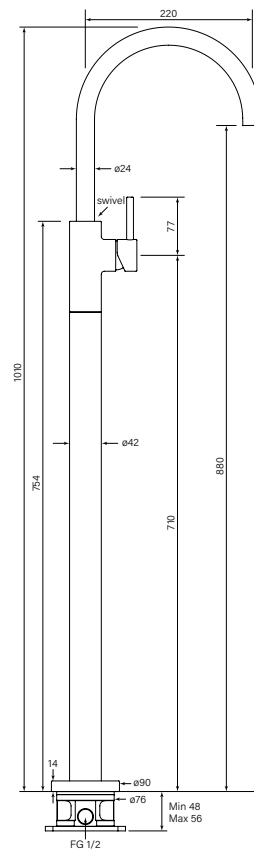

30661
Pegasi M Floor Bath Mixer Curve

- Suits concrete or timber floor
- Rock solid mount
- Petite 90 mm round floor flange
- Free flow
- RIK & Fkit codes see page 181
- Swivel Spout reach 220 mm
- 2 stage flow step valve

1. **$1754 (-11 Chrome)**
2. $2133 (-78 Switzrok Matte Black)
   - $2133 (-80 Switzrok Matte White)
   - $2260 (-55 Brushed Chrome)
   - $2260 (-72 Brushed New Nickel)
   - $2487 (-52 Polished New Nickel)
   - $2487 (-74 Brushed Carbon)
   - $2487 (-73 Brushed Graphite)
   - $2487 (-53 Polished Terminus Copper)
   - $2487 (-75 Brushed Terminus Copper)
   - $2487 (-90 Raw Polished Brass)
   - $2487 (-91 Raw Brushed Brass)
   - $2487 (-84 Antique Brass Light)
   - $2487 (-83 Antique Brass Medium)
   - $2487 (-76 Discovery Bronze)
   - $2487 (-79 Armada Bronze)
   - $2487 (-50 Polished Admiralty Brass)
   - $2487 (-70 Brushed Admiralty Brass)
   - $2487 (-51 Polished Liberty Gold)
   - $2487 (-71 Brushed Liberty Gold)