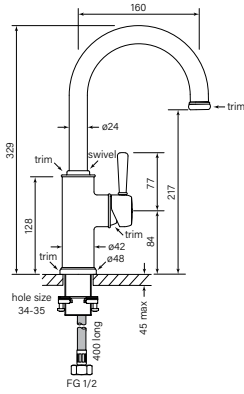

1. **$606 (-11 Chrome)**
2. $771 (-12 Chrome + Gold)
   - $820 (-78 Switzrok Matte Black)
   - $820 (-80 Switzrok Matte White)
   - $934 (-55 Brushed Chrome)
   - $934 (-72 Brushed New Nickel)
   - $996 (-52 Polished New Nickel)
   - $996 (-74 Brushed Carbon)
   - $996 (-73 Brushed Graphite)
   - $996 (-53 Polished Terminus Copper)
   - $996 (-75 Brushed Terminus Copper)
   - $996 (-90 Raw Polished Brass)
   - $996 (-91 Raw Brushed Brass)
   - $996 (-84 Antique Brass Light)
   - $996 (-83 Antique Brass Medium)
   - $996 (-76 Discovery Bronze)
   - $996 (-79 Armada Bronze)
   - $996 (-50 Polished Admiralty Brass)
   - $996 (-70 Brushed Admiralty Brass)
   - $996 (-51 Polished Liberty Gold)
   - $996 (-71 Brushed Liberty Gold)