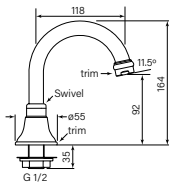

34186
Cascade Bath Outlet 250

- Reach 250 mm
- Free flow

\$119	(-11 Chrome)
\$135	(-12 Chrome + Gold)
\$211	(-78 Switzrok Matte Black)
\$211	(-80 Switzrok Matte White)
\$251	(-55 Brushed Chrome)
\$251	(-72 Brushed New Nickel)
\$285	(-52 Polished New Nickel)
\$285	(-74 Brushed Carbon)
\$285	(-73 Brushed Graphite)
\$285	(-53 Polished Terminus Copper)
\$285	(-75 Brushed Terminus Copper)
\$285	(-90 Raw Polished Brass)
\$285	(-91 Raw Brushed Brass)
\$285	(-84 Antique Brass Light)
\$285	(-83 Antique Brass Medium)
\$285	(-76 Discovery Bronze)
\$285	(-79 Armada Bronze)
\$285	(-50 Polished Admiralty Brass)
\$285	(-70 Brushed Admiralty Brass)
\$285	(-51 Polished Liberty Gold)
\$285	(-71 Brushed Liberty Gold)