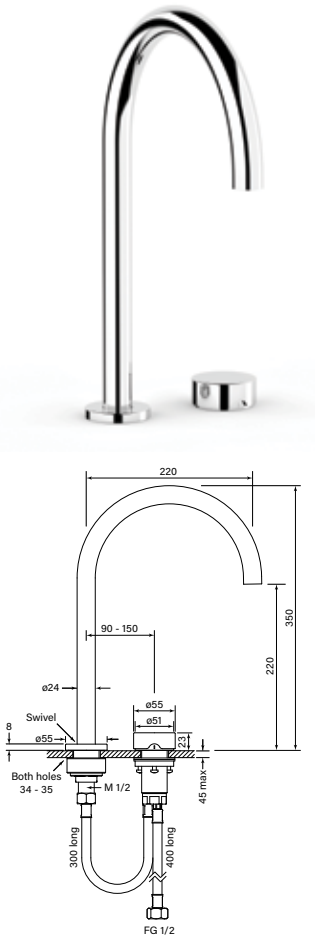

30915

Zero Progresiv Smooth Hob Bath Mixer curve

- Half turn Progresiv ceramic valve
- Smooth Handle
- Mount through 35 mm tap holes
- Match with Pegasi showers & accessories
- Free flow spout
- Swivel spout reach 220 mm

$762 (-11 Chrome)

$1048	(-78 Switzrok Matte Black)
$1048	(-80 Switzrok Matte White)
$1167	(-55 Brushed Chrome)
$1167	(-72 Brushed New Nickel)
$1262	(-52 Polished New Nickel)
$1262	(-74 Brushed Carbon)
$1262	(-73 Brushed Graphite)
$1262	(-53 Polished Terminus Copper)
$1262	(-75 Brushed Terminus Copper)
$1262	(-90 Raw Polished Brass)
$1262	(-91 Raw Brushed Brass)
$1262	(-84 Antique Brass Light)
$1262	(-83 Antique Brass Medium)
$1262	(-76 Discovery Bronze)
$1262	(-79 Armada Bronze)
$1262	(-50 Polished Admiralty Brass)
$1262	(-70 Brushed Admiralty Brass)
$1262	(-51 Polished Liberty Gold)
$1262	(-71 Brushed Liberty Gold)