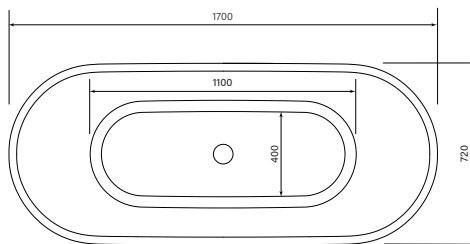

$7191 (-33 Satin White)