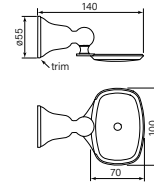

40040 Cascade Robe Hook

- Robust solid brass mount
- 108 mm deep

\$78	(-11 Chrome)
\$78	(-12 Chrome + Gold)
\$170	(-78 Switzrok Matte Black)
\$170	(-80 Switzrok Matte White)
\$216	(-55 Brushed Chrome)
\$216	(-72 Brushed New Nickel)
\$254	(-52 Polished New Nickel)
\$254	(-74 Brushed Carbon)
\$254	(-73 Brushed Graphite)
\$254	(-53 Polished Terminus Copper)
\$254	(-75 Brushed Terminus Copper)
\$254	(-90 Raw Polished Brass)
\$254	(-91 Raw Brushed Brass)
\$254	(-84 Antique Brass Light)
\$254	(-83 Antique Brass Medium)
\$254	(-76 Discovery Bronze)
\$254	(-79 Armada Bronze)
\$254	(-50 Polished Admiralty Brass)
\$254	(-70 Brushed Admiralty Brass)
\$254	(-51 Polished Liberty Gold)
\$254	(-71 Brushed Liberty Gold)