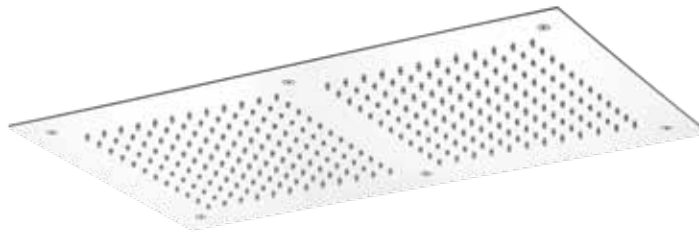

30781

Doccinox 380 x 700 Flush Ceiling Rain Shower

- 380 x 700 mm
- Fits flush to ceiling
- Includes metal mount frame
- * Polished stainless steel
- Made in Italy
- WELS 0* >16 lpm

$3918 (-11 Chrome)*

- $4632 (-78 Switzrok Matte Black)
- $4632 (-80 Switzrok Matte White)
- $4811 (-55 Brushed Chrome)
- $4811 (-72 Brushed New Nickel)
- $4989 (-52 Polished New Nickel)
- $4989 (-74 Brushed Carbon)
- $4989 (-73 Brushed Graphite)
- $4989 (-53 Polished Terminus Copper)
- $4989 (-75 Brushed Terminus Copper)
- N/A (-90 Raw Polished Brass)
- N/A (-91 Raw Brushed Brass)
- N/A (-84 Antique Brass Light)
- N/A (-83 Antique Brass Medium)
- $4989 (-76 Discovery Bronze)
- $4989 (-79 Armada Bronze)
- $4989 (-50 Polished Admiralty Brass)
- $4989 (-70 Brushed Admiralty Brass)
- $4989 (-51 Polished Liberty Gold)
- $4989 (-71 Brushed Liberty Gold)