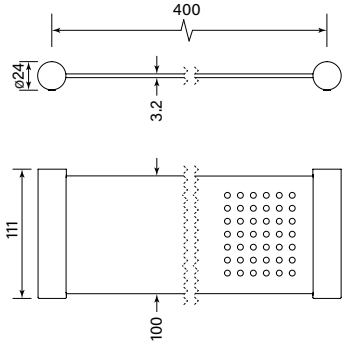

1. **$302 (-11 Chrome)**
2. $429 (-78 Switzrok Matte Black)
   - $429 (-80 Switzrok Matte White)
   - $480 (-55 Brushed Chrome)
   - $480 (-72 Brushed New Nickel)
   - $518 (-52 Polished New Nickel)
   - $518 (-74 Brushed Carbon)
   - $518 (-73 Brushed Graphite)
   - $518 (-53 Polished Terminus Copper)
   - $518 (-75 Brushed Terminus Copper)
   - $518 (-90 Raw Polished Brass)
   - $518 (-91 Raw Brushed Brass)
   - $518 (-84 Antique Brass Light)
   - $518 (-83 Antique Brass Medium)
   - $518 (-76 Discovery Bronze)
   - $518 (-79 Armada Bronze)
   - $518 (-50 Polished Admiralty Brass)
   - $518 (-70 Brushed Admiralty Brass)
   - $518 (-51 Polished Liberty Gold)
   - $518 (-71 Brushed Liberty Gold)