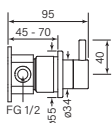

1. **$349 (-11 Chrome)**
2. $481 (-78 Switzrok Matte Black)
   - $481 (-80 Switzrok Matte White)
   - $535 (-55 Brushed Chrome)
   - $535 (-72 Brushed New Nickel)
   - $604 (-52 Polished New Nickel)
   - $604 (-74 Brushed Carbon)
   - $604 (-73 Brushed Graphite)
   - $604 (-53 Polished Terminus Copper)
   - $604 (-75 Brushed Terminus Copper)
   - $604 (-90 Raw Polished Brass)
   - $604 (-91 Raw Brushed Brass)
   - $604 (-84 Antique Brass Light)
   - $604 (-83 Antique Brass Medium)
   - $604 (-76 Discovery Bronze)
   - $604 (-79 Armada Bronze)
   - $604 (-50 Polished Admiralty Brass)
   - $604 (-70 Brushed Admiralty Brass)
   - $604 (-51 Polished Liberty Gold)
   - $604 (-71 Brushed Liberty Gold)