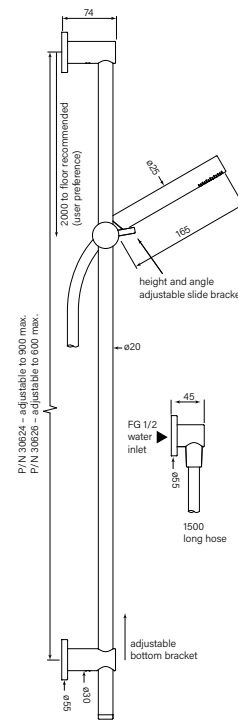

30624
Pegasi Slide Shower Adjust
900 Micro

30626
Pegasi Slide Shower Adjust
600 Micro

- WELS 3* 9 lpm
- Water enters separate elbow
- Bottom bracket can slide up rail
- Micro hand shower
- 30624 has 900 mm rail length
- 30626 has 600 mm rail length

1. **$530 (-11 Chrome)**
2. $899 (-78 Switzrok Matte Black)
   - $899 (-80 Switzrok Matte White)
   - $975 (-55 Brushed Chrome)
   - $975 (-72 Brushed New Nickel)
   - $1005 (-52 Polished New Nickel)
   - $1005 (-74 Brushed Carbon)
   - $1005 (-73 Brushed Graphite)
   - $1005 (-53 Polished Terminus Copper)
   - $1005 (-75 Brushed Terminus Copper)
   - $1005 (-90 Raw Polished Brass)
   - $1005 (-91 Raw Brushed Brass)
   - $1005 (-84 Antique Brass Light)
   - $1005 (-83 Antique Brass Medium)
   - $1005 (-76 Discovery Bronze)
   - $1005 (-79 Armada Bronze)
   - $1005 (-50 Polished Admiralty Brass)
   - $1005 (-70 Brushed Admiralty Brass)
   - $1005 (-51 Polished Liberty Gold)
   - $1005 (-71 Brushed Liberty Gold)