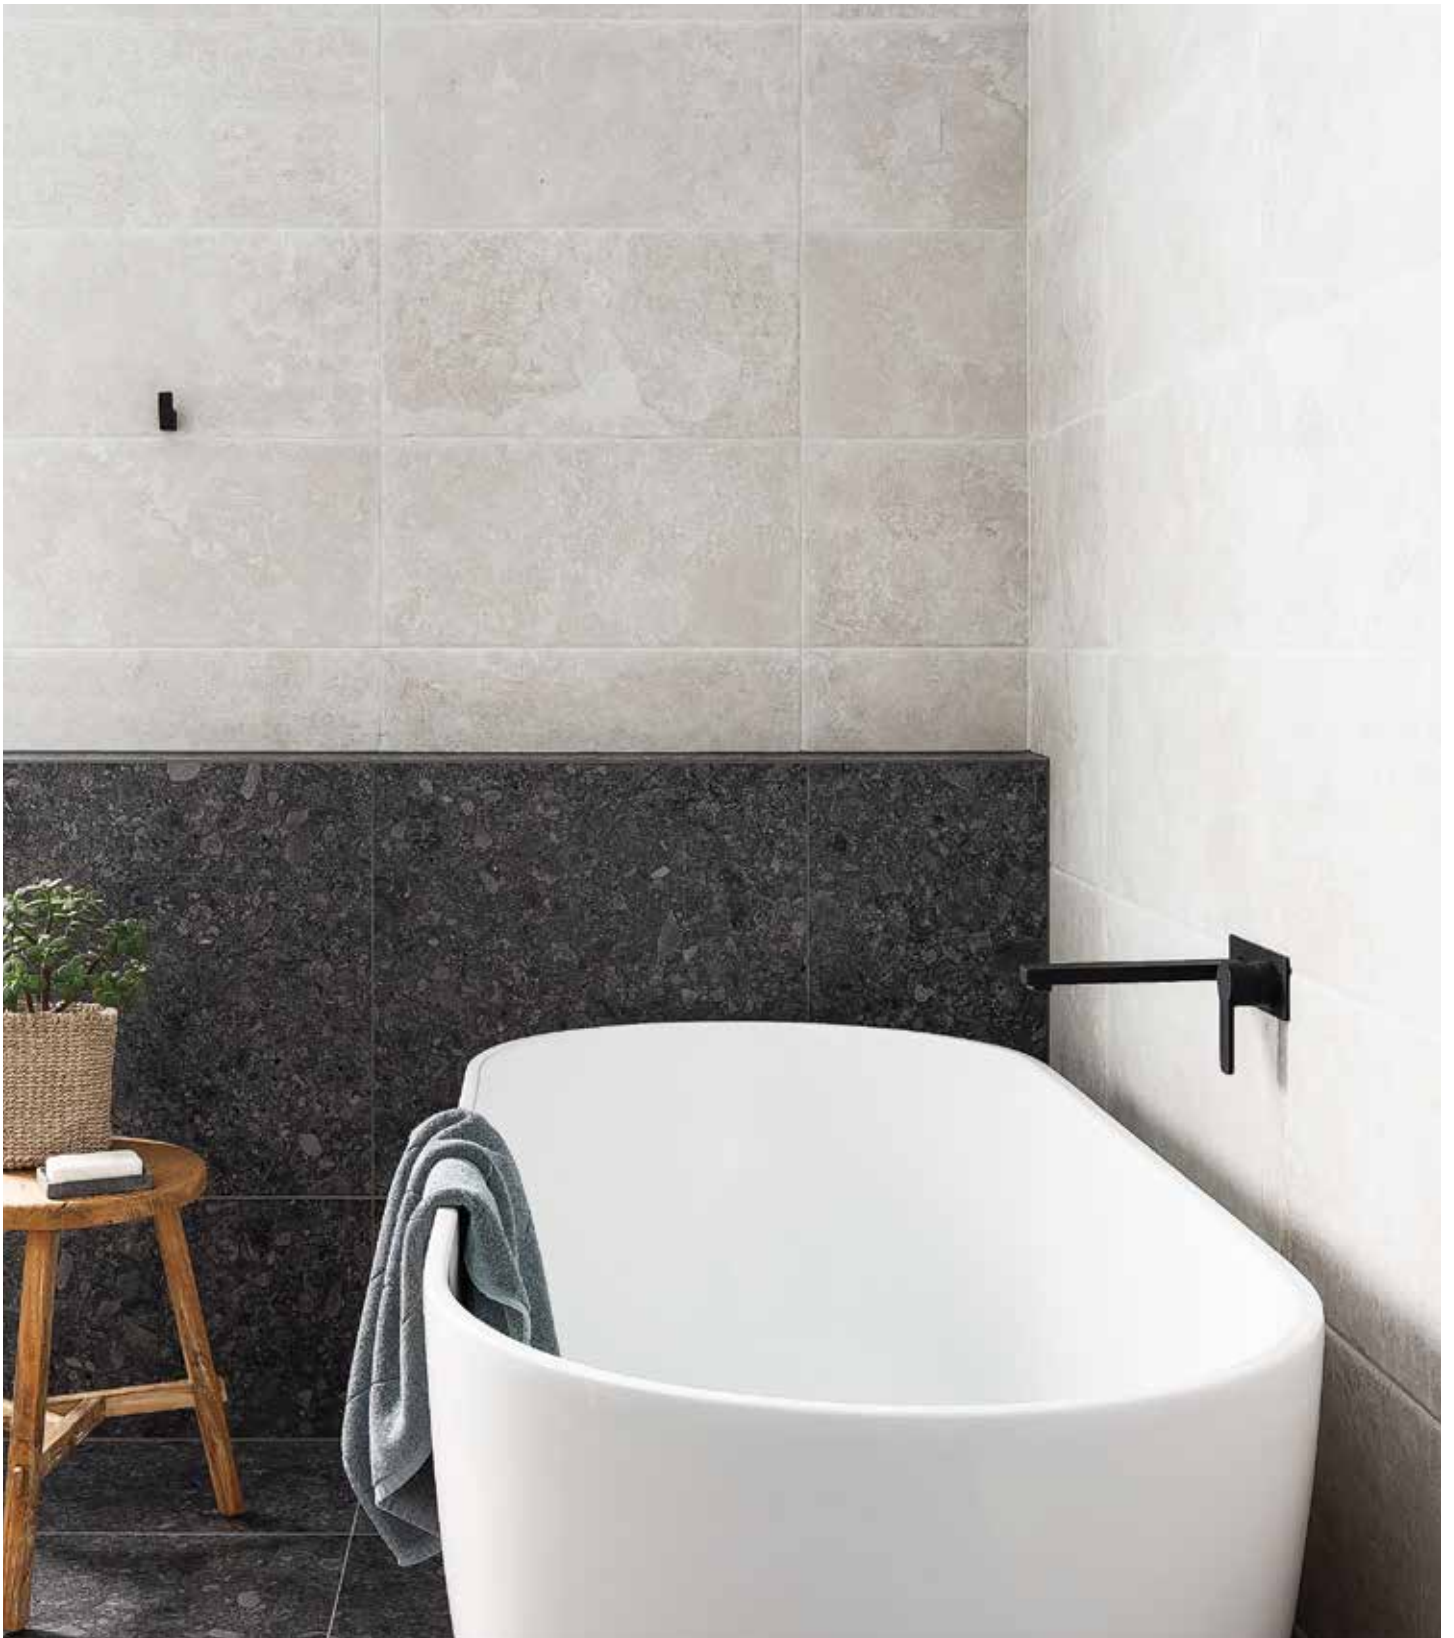

35139

Zeos Basin Mixer Square
160

- Solid brass handle
- WELS 5* 6 lpm
- Swivel spout reach 160 mm
- 2 stage flow step cartridge
- 34-35 mm tap hole size
- Recessed aerator

\$455 (-11 Chrome)

\$640 (-78 Switzrok Matte Black)
 \$640 (-80 Switzrok Matte White)
 \$728 (-55 Brushed Chrome)
 \$728 (-72 Brushed New Nickel)
 \$770 (-52 Polished New Nickel)
 \$770 (-74 Brushed Carbon)
 \$770 (-73 Brushed Graphite)
 \$770 (-53 Polished Terminus Copper)
 \$770 (-75 Brushed Terminus Copper)
 \$770 (-90 Raw Polished Brass)
 \$770 (-91 Raw Brushed Brass)
 \$770 (-84 Antique Brass Light)
 \$770 (-83 Antique Brass Medium)
 \$770 (-76 Discovery Bronze)
 \$770 (-79 Armada Bronze)
 \$770 (-50 Polished Admiralty Brass)
 \$770 (-70 Brushed Admiralty Brass)
 \$770 (-51 Polished Liberty Gold)
 \$770 (-71 Brushed Liberty Gold)