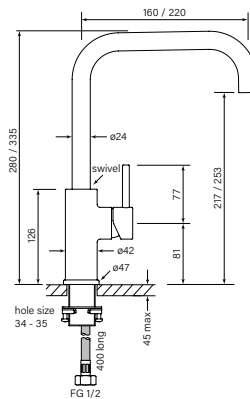

$455 (-11 Chrome)

- $640 (-78 Switzrok Matte Black)
- $640 (-80 Switzrok Matte White)
- $728 (-55 Brushed Chrome)
- $728 (-72 Brushed New Nickel)
- $770 (-52 Polished New Nickel)
- $770 (-74 Brushed Carbon)
- $770 (-73 Brushed Graphite)
- $770 (-53 Polished Terminus Copper)
- $770 (-75 Brushed Terminus Copper)
- $770 (-90 Raw Polished Brass)
- $770 (-91 Raw Brushed Brass)
- $770 (-84 Antique Brass Light)
- $770 (-83 Antique Brass Medium)
- $770 (-76 Discovery Bronze)
- $770 (-79 Armada Bronze)
- $770 (-50 Polished Admiralty Brass)
- $770 (-70 Brushed Admiralty Brass)
- $770 (-51 Polished Liberty Gold)
- $770 (-71 Brushed Liberty Gold)