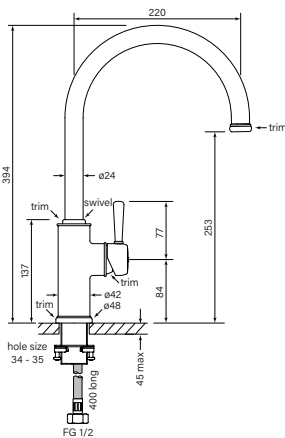

1. **$656 (-11 Chrome)**
2. $820 (-12 Chrome + Gold)
   - $871 (-78 Switzrok Matte Black)
   - $871 (-80 Switzrok Matte White)
   - $986 (-55 Brushed Chrome)
   - $986 (-72 Brushed New Nickel)
   - $1048 (-52 Polished New Nickel)
   - $1048 (-74 Brushed Carbon)
   - $1048 (-73 Brushed Graphite)
   - $1048 (-53 Polished Terminus Copper)
   - $1048 (-75 Brushed Terminus Copper)
   - $1048 (-90 Raw Polished Brass)
   - $1048 (-91 Raw Brushed Brass)
   - $1048 (-84 Antique Brass Light)
   - $1048 (-83 Antique Brass Medium)
   - $1048 (-76 Discovery Bronze)
   - $1048 (-79 Armada Bronze)
   - $1048 (-50 Polished Admiralty Brass)
   - $1048 (-70 Brushed Admiralty Brass)
   - $1048 (-51 Polished Liberty Gold)
   - $1048 (-71 Brushed Liberty Gold)