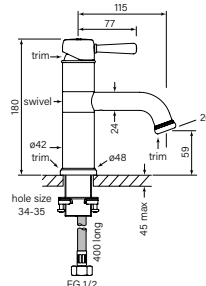

30560
Cascade Basin Mixer

- WELS 5* 6 lpm
- Reach 115 mm
- 2 stage Flowstep™ valve
- Tap Hole 34-35 mm

1. **$530 (-11 Chrome)**
   $694 (-12 Chrome + Gold)
   $732 (-78 Switzrok Matte Black)
   $732 (-80 Switzrok Matte White)
   $815 (-55 Brushed Chrome)
   $815 (-72 Brushed New Nickel)
   $859 (-52 Polished New Nickel)
   $859 (-74 Brushed Carbon)
   $859 (-73 Brushed Graphite)
   $859 (-53 Polished Terminus Copper)
   $859 (-75 Brushed Terminus Copper)
   $859 (-90 Raw Polished Brass)
   $859 (-91 Raw Brushed Brass)
   $859 (-84 Antique Brass Light)
   $859 (-83 Antique Brass Medium)
   $859 (-76 Discovery Bronze)
   $859 (-79 Armada Bronze)
   $859 (-50 Polished Admiralty Brass)
   $859 (-70 Brushed Admiralty Brass)
   $859 (-51 Polished Liberty Gold)
   $859 (-71 Brushed Liberty Gold)

30563
Cascade Basin Mixer, Swivel

- WELS 5* 6 lpm
- Swivel spout reach 115 mm
- 2 stage Flowstep™ valve
- Tap Hole 34-35 mm

1. **$555 (-11 Chrome)**
   $719 (-12 Chrome + Gold)
   $771 (-78 Switzrok Matte Black)
   $771 (-80 Switzrok Matte White)
   $853 (-55 Brushed Chrome)
   $853 (-72 Brushed New Nickel)
   $909 (-52 Polished New Nickel)
   $909 (-74 Brushed Carbon)
   $909 (-73 Brushed Graphite)
   $909 (-53 Polished Terminus Copper)
   $909 (-75 Brushed Terminus Copper)
   $909 (-90 Raw Polished Brass)
   $909 (-91 Raw Brushed Brass)
   $909 (-84 Antique Brass Light)
   $909 (-83 Antique Brass Medium)
   $909 (-76 Discovery Bronze)
   $909 (-79 Armada Bronze)
   $909 (-50 Polished Admiralty Brass)
   $909 (-70 Brushed Admiralty Brass)
   $909 (-51 Polished Liberty Gold)
   $909 (-71 Brushed Liberty Gold)

30561
Cascade Basin Mixer, Mid

30562
Cascade Basin Mixer, Tall

- WELS 5* 6 lpm
- Reach 156 mm
- 2 stage Flowstep™ valve
- Tap Hole 34-35 mm
- Spout height 127 mm (30561)
- Spout height 201 mm (30562)