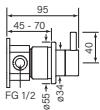

35140

Zeos Diverter Switch

- Stand alone diverter switch for bath or shower
- Works with standard wall mixer
- Quarter turn ceramic valve
- Simple, light operation
- Cover plate size 55mm square
- RIK & Fkit codes see page 181
- Includes Logikit™ body
- Suits wall noggin depth 45 – 70