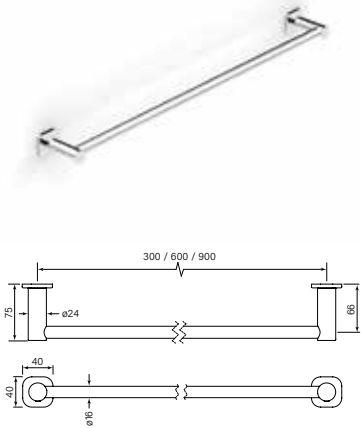

35150
Zeos Towel Rail Single 900

- 900 mm centres
- Robust solid brass mount
- Can be cut to shorter length

$139	(-11 Chrome)
$250	(-78 Switzrok Matte Black)
$250	(-80 Switzrok Matte White)
$293	(-55 Brushed Chrome)
$293	(-72 Brushed New Nickel)
$322	(-52 Polished New Nickel)
$322	(-74 Brushed Carbon)
$322	(-73 Brushed Graphite)
$322	(-53 Polished Terminus Copper)
$322	(-75 Brushed Terminus Copper)
$322	(-90 Raw Polished Brass)
$322	(-91 Raw Brushed Brass)
$322	(-84 Antique Brass Light)
$322	(-83 Antique Brass Medium)
$322	(-76 Discovery Bronze)
$322	(-79 Armada Bronze)
$322	(-50 Polished Admiralty Brass)
$322	(-70 Brushed Admiralty Brass)
$322	(-51 Polished Liberty Gold)
$322	(-71 Brushed Liberty Gold)

35151
Zeos Towel Rail Single 600

- 600 mm centres
- Robust solid brass mount
- Can be cut to shorter length

$125	(-11 Chrome)
$232	(-78 Switzrok Matte Black)
$232	(-80 Switzrok Matte White)
$276	(-55 Brushed Chrome)
$276	(-72 Brushed New Nickel)
$306	(-52 Polished New Nickel)
$306	(-74 Brushed Carbon)
$306	(-73 Brushed Graphite)
$306	(-53 Polished Terminus Copper)
$306	(-75 Brushed Terminus Copper)
$306	(-90 Raw Polished Brass)
$306	(-91 Raw Brushed Brass)
$306	(-84 Antique Brass Light)
$306	(-83 Antique Brass Medium)
$306	(-76 Discovery Bronze)
$306	(-79 Armada Bronze)
$306	(-50 Polished Admiralty Brass)
$306	(-70 Brushed Admiralty Brass)
$306	(-51 Polished Liberty Gold)
$306	(-71 Brushed Liberty Gold)

35160
Zeos Hand Towel Rail Single 300

- 300 mm centres
- Robust solid brass mount
- Can be cut to shorter length

$120	(-11 Chrome)
$222	(-78 Switzrok Matte Black)
$222	(-80 Switzrok Matte White)
$264	(-55 Brushed Chrome)
$264	(-72 Brushed New Nickel)
$293	(-52 Polished New Nickel)
$293	(-74 Brushed Carbon)
$293	(-73 Brushed Graphite)
$293	(-53 Polished Terminus Copper)
$293	(-75 Brushed Terminus Copper)
$293	(-90 Raw Polished Brass)
$293	(-91 Raw Brushed Brass)
$293	(-84 Antique Brass Light)
$293	(-83 Antique Brass Medium)
$293	(-76 Discovery Bronze)
$293	(-79 Armada Bronze)
$293	(-50 Polished Admiralty Brass)
$293	(-70 Brushed Admiralty Brass)
$293	(-51 Polished Liberty Gold)
$293	(-71 Brushed Liberty Gold)