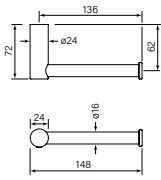

$93	(-11 Chrome)
$202	(-78 Switzrok Matte Black)
$202	(-80 Switzrok Matte White)
$241	(-55 Brushed Chrome)
$241	(-72 Brushed New Nickel)
$276	(-52 Polished New Nickel)
$276	(-74 Brushed Carbon)
$276	(-73 Brushed Graphite)
$276	(-53 Polished Terminus Copper)
$276	(-75 Brushed Terminus Copper)
$276	(-90 Raw Polished Brass)
$276	(-91 Raw Brushed Brass)
$276	(-84 Antique Brass Light)
$276	(-83 Antique Brass Medium)
$276	(-76 Discovery Bronze)
$276	(-79 Armada Bronze)
$276	(-50 Polished Admiralty Brass)
$276	(-70 Brushed Admiralty Brass)
$276	(-51 Polished Liberty Gold)
$276	(-71 Brushed Liberty Gold)