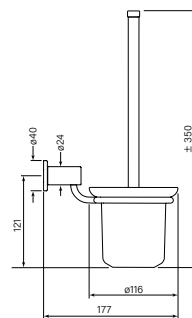

30718
Pegasi Towel Ring

- Robust solid brass mount
- 165 mm round brass ring
- 40 mm round flanges

1. **$93 (-11 Chrome)**
   $202 (-78 Switzrok Matte Black)
   $202 (-80 Switzrok Matte White)
   $241 (-55 Brushed Chrome)
   $241 (-72 Brushed New Nickel)
   $276 (-52 Polished New Nickel)
   $276 (-74 Brushed Carbon)
   $276 (-73 Brushed Graphite)
   $276 (-53 Polished Terminus Copper)
   $276 (-75 Brushed Terminus Copper)
   $276 (-90 Raw Polished Brass)
   $276 (-91 Raw Brushed Brass)
   $276 (-84 Antique Brass Light)
   $276 (-83 Antique Brass Medium)
   $276 (-76 Discovery Bronze)
   $276 (-79 Armada Bronze)
   $276 (-50 Polished Admiralty Brass)
   $276 (-70 Brushed Admiralty Brass)
   $276 (-51 Polished Liberty Gold)
   $276 (-71 Brushed Liberty Gold)