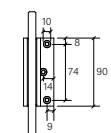

34410
Shower Hinge, Glass-to-wall
90 Degree

- Glass to wall hinge
- 90 degree glass to wall connection
- Suitable for 10mm glass
- 35kg max door weight per two hinges
- 52.5kg max door weight per three hinges
- 800mm maximum door width
- Hinge opens in & out
- Manufactured from high quality brass, including the screws

1. **$143 (-11 Chrome)**
   $207 (-78 Switzrok Matte Black)
   $207 (-80 Switzrok Matte White)
   $223 (-55 Brushed Chrome)
   $223 (-72 Brushed New Nickel)
   $239 (-52 Polished New Nickel)
   $239 (-74 Brushed Carbon)
   $239 (-73 Brushed Graphite)
   $239 (-53 Polished Terminus Copper)
   $239 (-75 Brushed Terminus Copper)
   $239 (-90 Raw Polished Brass)
   $239 (-91 Raw Brushed Brass)
   $239 (-84 Antique Brass Light)
   $239 (-83 Antique Brass Medium)
   $239 (-76 Discovery Bronze)
   $239 (-79 Armada Bronze)
   $239 (-50 Polished Admiralty Brass)
   $239 (-70 Brushed Admiralty Brass)
   $239 (-51 Polished Liberty Gold)
   $239 (-71 Brushed Liberty Gold)

34411
Shower Hinge, Glass-to-
glass 180 Degree

- 180 degree glass to glass connection
- Suitable for 10mm glass
- 35kg max door weight per two hinges
- 52.5kg max door weight per three hinges
- 800mm maximum door width
- Hinges open in & out
- Manufactured from high quality brass, including the screws