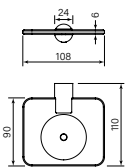

$93	(-11 Chrome)
$202	(-78 Switzrok Matte Black)
$202	(-80 Switzrok Matte White)
$241	(-55 Brushed Chrome)
$241	(-72 Brushed New Nickel)
$276	(-52 Polished New Nickel)
$276	(-74 Brushed Carbon)
$276	(-73 Brushed Graphite)
$276	(-53 Polished Terminus Copper)
$276	(-75 Brushed Terminus Copper)
$276	(-90 Raw Polished Brass)
$276	(-91 Raw Brushed Brass)
$276	(-84 Antique Brass Light)
$276	(-83 Antique Brass Medium)
$276	(-76 Discovery Bronze)
$276	(-79 Armada Bronze)
$276	(-50 Polished Admiralty Brass)
$276	(-70 Brushed Admiralty Brass)
$276	(-51 Polished Liberty Gold)
$276	(-71 Brushed Liberty Gold)