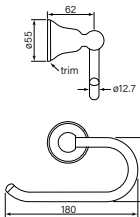

40040 Cascade Robe Hook

- Robust solid brass mount
- 108 mm deep

$78	(-11 Chrome)
$78	(-12 Chrome + Gold)
$170	(-78 Switzrok Matte Black)
$170	(-80 Switzrok Matte White)
$216	(-55 Brushed Chrome)
$216	(-72 Brushed New Nickel)
$254	(-52 Polished New Nickel)
$254	(-74 Brushed Carbon)
$254	(-73 Brushed Graphite)
$254	(-53 Polished Terminus Copper)
$254	(-75 Brushed Terminus Copper)
$254	(-90 Raw Polished Brass)
$254	(-91 Raw Brushed Brass)
$254	(-84 Antique Brass Light)
$254	(-83 Antique Brass Medium)
$254	(-76 Discovery Bronze)
$254	(-79 Armada Bronze)
$254	(-50 Polished Admiralty Brass)
$254	(-70 Brushed Admiralty Brass)
$254	(-51 Polished Liberty Gold)
$254	(-71 Brushed Liberty Gold)

40050 Cascade Soap Dish

- Robust solid brass mount
- Forged brass dish with drain hole

$100	(-11 Chrome)
$100	(-12 Chrome + Gold)
$231	(-78 Switzrok Matte Black)
$231	(-80 Switzrok Matte White)
$277	(-55 Brushed Chrome)
$277	(-72 Brushed New Nickel)
$314	(-52 Polished New Nickel)
$314	(-74 Brushed Carbon)
$314	(-73 Brushed Graphite)
$314	(-53 Polished Terminus Copper)
$314	(-75 Brushed Terminus Copper)
$314	(-90 Raw Polished Brass)
$314	(-91 Raw Brushed Brass)
$314	(-84 Antique Brass Light)
$314	(-83 Antique Brass Medium)
$314	(-76 Discovery Bronze)
$314	(-79 Armada Bronze)
$314	(-50 Polished Admiralty Brass)
$314	(-70 Brushed Admiralty Brass)
$314	(-51 Polished Liberty Gold)
$314	(-71 Brushed Liberty Gold)

40080 Cascade Toilet Roll Holder

- Robust solid brass mount
- Swivel stirrup
- Fits one toilet roll
- Reverse orientation on request