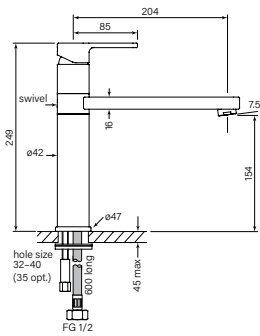

35102

Zeos Sink Mixer

- Solid brass handle
- WELS 4* 7.5 lpm
- Swivel spout reach 204 mm
- 2 stage flow step cartridge
- Tap hole 32-40 mm

$420 (-11 Chrome)

- $607 (-78 Switzrok Matte Black)
- $607 (-80 Switzrok Matte White)
- $711 (-55 Brushed Chrome)
- $711 (-72 Brushed New Nickel)
- $728 (-52 Polished New Nickel)
- $728 (-74 Brushed Carbon)
- $728 (-73 Brushed Graphite)
- $728 (-53 Polished Terminus Copper)
- $728 (-75 Brushed Terminus Copper)
- $728 (-90 Raw Polished Brass)
- $728 (-91 Raw Brushed Brass)
- $728 (-84 Antique Brass Light)
- $728 (-83 Antique Brass Medium)
- $728 (-76 Discovery Bronze)
- $728 (-79 Armada Bronze)
- $728 (-50 Polished Admiralty Brass)
- $728 (-70 Brushed Admiralty Brass)
- $728 (-51 Polished Liberty Gold)
- $728 (-71 Brushed Liberty Gold)