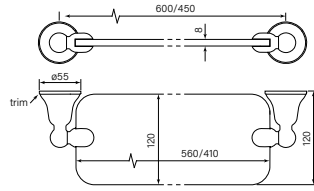

40030
Cascade Towel Rail Double
600

- Robust solid brass mount
- 600 mm centres
- Can be cut shorter

\$201	(-11 Chrome)
\$201	(-12 Chrome + Gold)
\$348	(-78 Switzrok Matte Black)
\$348	(-80 Switzrok Matte White)
\$399	(-55 Brushed Chrome)
\$399	(-72 Brushed New Nickel)
\$439	(-52 Polished New Nickel)
\$439	(-74 Brushed Carbon)
\$439	(-73 Brushed Graphite)
\$439	(-53 Polished Terminus Copper)
\$439	(-75 Brushed Terminus Copper)
\$439	(-90 Raw Polished Brass)
\$439	(-91 Raw Brushed Brass)
\$439	(-84 Antique Brass Light)
\$439	(-83 Antique Brass Medium)
\$439	(-76 Discovery Bronze)
\$439	(-79 Armada Bronze)
\$439	(-50 Polished Admiralty Brass)
\$439	(-70 Brushed Admiralty Brass)
\$439	(-51 Polished Liberty Gold)
\$439	(-71 Brushed Liberty Gold)