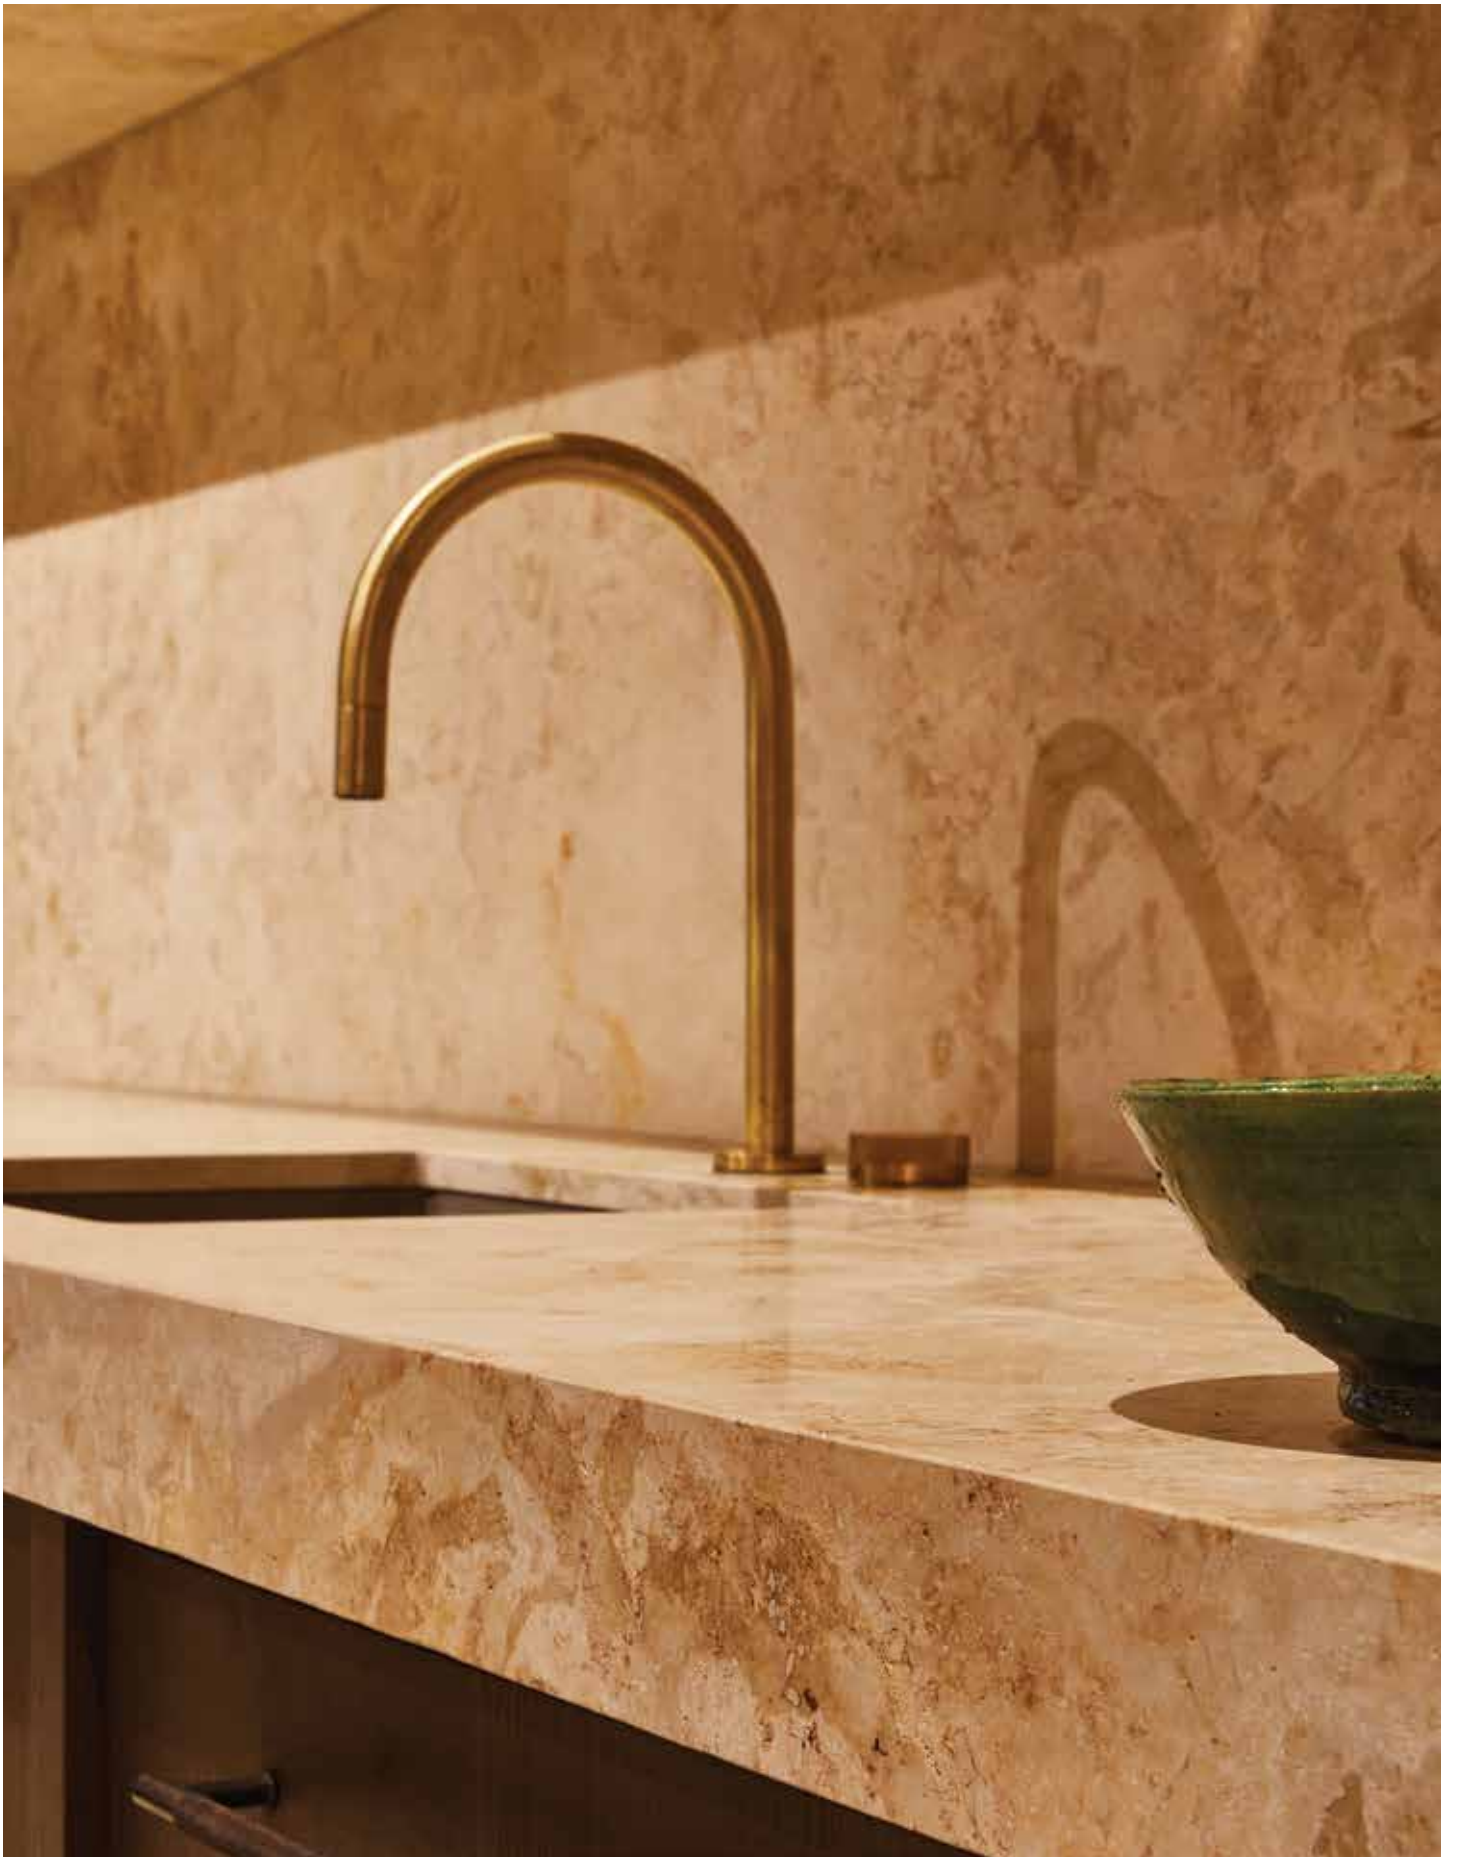

Model: 30945-91