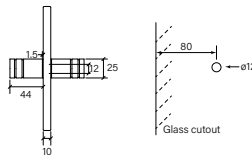

34415
Shower Knob for Glass,
Round

- Pull knob set
- Suitable for 6mm, 8mm, 10mm and 12mm glass
- Single 12mm hole on glass
- Manufactured from high quality brass, including the screws

\$80	(-11 Chrome)
\$101	(-78 Switzrok Matte Black)
\$101	(-80 Switzrok Matte White)
\$106	(-55 Brushed Chrome)
\$106	(-72 Brushed New Nickel)
\$114	(-52 Polished New Nickel)
\$114	(-74 Brushed Carbon)
\$114	(-73 Brushed Graphite)
\$114	(-53 Polished Terminus Copper)
\$114	(-75 Brushed Terminus Copper)
\$114	(-90 Raw Polished Brass)
\$114	(-91 Raw Brushed Brass)
\$114	(-84 Antique Brass Light)
\$114	(-83 Antique Brass Medium)
\$114	(-76 Discovery Bronze)
\$114	(-79 Armada Bronze)
\$114	(-50 Polished Admiralty Brass)
\$114	(-70 Brushed Admiralty Brass)
\$114	(-51 Polished Liberty Gold)
\$114	(-71 Brushed Liberty Gold)