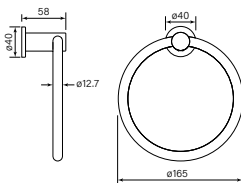

30718
Pegasi Towel Ring

- Robust solid brass mount
- 165 mm round brass ring
- 40 mm round flanges

- \$93 (-11 Chrome)**
 \$202 (-78 Switzrok Matte Black)
 \$202 (-80 Switzrok Matte White)
 \$241 (-55 Brushed Chrome)
 \$241 (-72 Brushed New Nickel)
 \$276 (-52 Polished New Nickel)
 \$276 (-74 Brushed Carbon)
 \$276 (-73 Brushed Graphite)
 \$276 (-53 Polished Terminus Copper)
 \$276 (-75 Brushed Terminus Copper)
 \$276 (-90 Raw Polished Brass)
 \$276 (-91 Raw Brushed Brass)
 \$276 (-84 Antique Brass Light)
 \$276 (-83 Antique Brass Medium)
 \$276 (-76 Discovery Bronze)
 \$276 (-79 Armada Bronze)
 \$276 (-50 Polished Admiralty Brass)
 \$276 (-70 Brushed Admiralty Brass)
 \$276 (-51 Polished Liberty Gold)
 \$276 (-71 Brushed Liberty Gold)