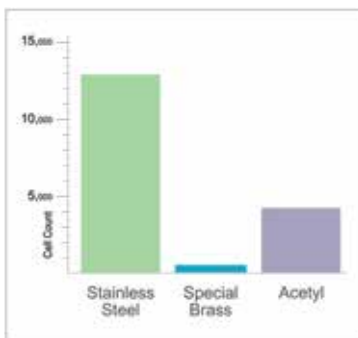

Comparing materials

When compared with Stainless Steel, Brass displays far superior antimicrobial properties. Studies via fluorescence microscopy show the results of bacterial colonisation on brass vs other materials after a 20 hour period. (See table alongside)

Whilst Stainless Steel is ideal for certain applications, tests to AS/NZS 4020 have shown up inconsistencies and cases of alloy break down and nickel leaching. We have chosen to manufacture parts in contact with drinking water from the more costly and superior UltraBrass.