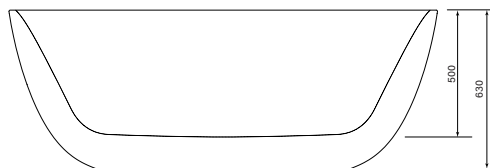

$7191 (-33 Satin White)