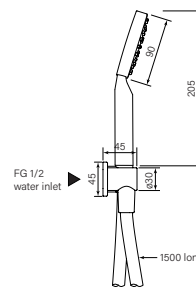

35117
Zeos Hand Shower on Hook

- WELS 3* 9 lpm
- 90 sq slim metal handshower
- Fixed Hook

1. **$340 (-11 Chrome)**
   $460 (-78 Switzrok Matte Black)
   $460 (-80 Switzrok Matte White)
   $518 (-55 Brushed Chrome)
   $518 (-72 Brushed New Nickel)
   $540 (-52 Polished New Nickel)
   $540 (-74 Brushed Carbon)
   $540 (-73 Brushed Graphite)
   $540 (-53 Polished Terminus Copper)
   $540 (-75 Brushed Terminus Copper)
   $540 (-90 Raw Polished Brass)
   $540 (-91 Raw Brushed Brass)
   $540 (-84 Antique Brass Light)
   $540 (-83 Antique Brass Medium)
   $540 (-76 Discovery Bronze)
   $540 (-79 Armada Bronze)
   $540 (-50 Polished Admiralty Brass)
   $540 (-70 Brushed Admiralty Brass)
   $540 (-51 Polished Liberty Gold)
   $540 (-71 Brushed Liberty Gold)