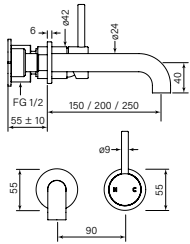

30654

Pegasi M Wall Basin Mixer Set 150

30657

Pegasi M Wall Bath Mixer Set 150

- WELS 5* 6 lpm (Basin)
- Reach 150 mm
- 2 stage flow step valve
- Includes Logikit™ body
- RIK & Fkit codes see page 181
- Bath set free flow
- Recessed aerator / straightener

$625 (-11 Chrome)

- $840 (-78 Switzrok Matte Black)
- $840 (-80 Switzrok Matte White)
- $993 (-55 Brushed Chrome)
- $993 (-72 Brushed New Nickel)
- $1029 (-52 Polished New Nickel)
- $1029 (-74 Brushed Carbon)
- $1029 (-73 Brushed Graphite)
- $1029 (-53 Polished Terminus Copper)
- $1029 (-75 Brushed Terminus Copper)
- $1029 (-90 Raw Polished Brass)
- $1029 (-91 Raw Brushed Brass)
- $1029 (-84 Antique Brass Light)
- $1029 (-83 Antique Brass Medium)
- $1029 (-76 Discovery Bronze)
- $1029 (-79 Armada Bronze)
- $1029 (-50 Polished Admiralty Brass)
- $1029 (-70 Brushed Admiralty Brass)
- $1029 (-51 Polished Liberty Gold)
- $1029 (-71 Brushed Liberty Gold)

30655

Pegasi M Wall Basin Mixer Set 200

30658

Pegasi M Wall Bath Mixer Set 200

- WELS 5* 6 lpm (Basin)
- Reach 200 mm
- 2 stage flow step valve
- Includes Logikit™ body
- RIK & Fkit codes see page 181
- Bath set free flow
- Recessed aerator / straightener

$625 (-11 Chrome)

- $840 (-78 Switzrok Matte Black)
- $840 (-80 Switzrok Matte White)
- $993 (-55 Brushed Chrome)
- $993 (-72 Brushed New Nickel)
- $1029 (-52 Polished New Nickel)
- $1029 (-74 Brushed Carbon)
- $1029 (-73 Brushed Graphite)
- $1029 (-53 Polished Terminus Copper)
- $1029 (-75 Brushed Terminus Copper)
- $1029 (-90 Raw Polished Brass)
- $1029 (-91 Raw Brushed Brass)
- $1029 (-84 Antique Brass Light)
- $1029 (-83 Antique Brass Medium)
- $1029 (-76 Discovery Bronze)
- $1029 (-79 Armada Bronze)
- $1029 (-50 Polished Admiralty Brass)
- $1029 (-70 Brushed Admiralty Brass)
- $1029 (-51 Polished Liberty Gold)
- $1029 (-71 Brushed Liberty Gold)

30656

Pegasi M Wall Basin Mixer Set 250

30659

Pegasi M Wall Bath Mixer Set 250

- WELS 5* 6 lpm (Basin)
- Reach 250 mm
- 2 stage flow step valve
- Includes Logikit™ body
- RIK & Fkit codes see page 181
- Bath set free flow
- Recessed aerator / straightener

$625 (-11 Chrome)

- $840 (-78 Switzrok Matte Black)
- $840 (-80 Switzrok Matte White)
- $993 (-55 Brushed Chrome)
- $993 (-72 Brushed New Nickel)
- $1029 (-52 Polished New Nickel)
- $1029 (-74 Brushed Carbon)
- $1029 (-73 Brushed Graphite)
- $1029 (-53 Polished Terminus Copper)
- $1029 (-75 Brushed Terminus Copper)
- $1029 (-90 Raw Polished Brass)
- $1029 (-91 Raw Brushed Brass)
- $1029 (-84 Antique Brass Light)
- $1029 (-83 Antique Brass Medium)
- $1029 (-76 Discovery Bronze)
- $1029 (-79 Armada Bronze)
- $1029 (-50 Polished Admiralty Brass)
- $1029 (-70 Brushed Admiralty Brass)
- $1029 (-51 Polished Liberty Gold)
- $1029 (-71 Brushed Liberty Gold)