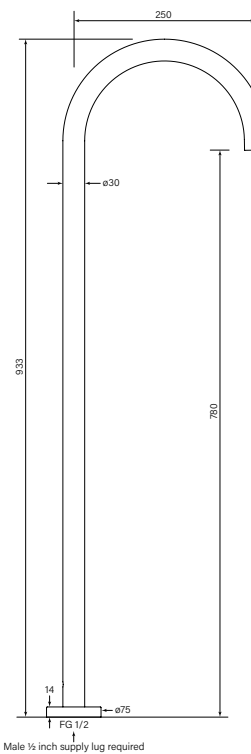

30735
Pegasi M Floor Bath Spout

- Spout reach 250 mm
- 30 mm brass tube
- Easy installation with stainless foot plate
- Female 1/2" inlet
- 75 mm round cover plate
- Free flow

1. **$656 (-11 Chrome)**
2. $909 (-78 Switzrok Matte Black)
   - $909 (-80 Switzrok Matte White)
   - $1024 (-55 Brushed Chrome)
   - $1024 (-72 Brushed New Nickel)
   - $1124 (-52 Polished New Nickel)
   - $1124 (-74 Brushed Carbon)
   - $1124 (-73 Brushed Graphite)
   - $1124 (-53 Polished Terminus Copper)
   - $1124 (-75 Brushed Terminus Copper)
   - $1124 (-90 Raw Polished Brass)
   - $1124 (-91 Raw Brushed Brass)
   - $1124 (-84 Antique Brass Light)
   - $1124 (-83 Antique Brass Medium)
   - $1124 (-76 Discovery Bronze)
   - $1124 (-79 Armada Bronze)
   - $1124 (-50 Polished Admiralty Brass)
   - $1124 (-70 Brushed Admiralty Brass)
   - $1124 (-51 Polished Liberty Gold)
   - $1124 (-71 Brushed Liberty Gold)

Male 1/2 inch supply lug required