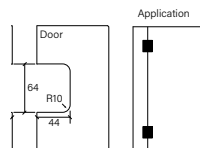

34410
Shower Hinge, Glass-to-wall
90 Degree

- Glass to wall hinge
- 90 degree glass to wall connection
- Suitable for 10mm glass
- 35kg max door weight per two hinges
- 52.5kg max door weight per three hinges
- 800mm maximum door width
- Hinge opens in & out
- Manufactured from high quality brass, including the screws

1. **$143 (-11 Chrome)**
   $207 (-78 Switzrok Matte Black)
   $207 (-80 Switzrok Matte White)
   $223 (-55 Brushed Chrome)
   $223 (-72 Brushed New Nickel)
   $239 (-52 Polished New Nickel)
   $239 (-74 Brushed Carbon)
   $239 (-73 Brushed Graphite)
   $239 (-53 Polished Terminus Copper)
   $239 (-75 Brushed Terminus Copper)
   $239 (-90 Raw Polished Brass)
   $239 (-91 Raw Brushed Brass)
   $239 (-84 Antique Brass Light)
   $239 (-83 Antique Brass Medium)
   $239 (-76 Discovery Bronze)
   $239 (-79 Armada Bronze)
   $239 (-50 Polished Admiralty Brass)
   $239 (-70 Brushed Admiralty Brass)
   $239 (-51 Polished Liberty Gold)
   $239 (-71 Brushed Liberty Gold)

34411
Shower Hinge, Glass-to-
glass 180 Degree

- 180 degree glass to glass connection
- Suitable for 10mm glass
- 35kg max door weight per two hinges
- 52.5kg max door weight per three hinges
- 800mm maximum door width
- Hinges open in & out
- Manufactured from high quality brass, including the screws