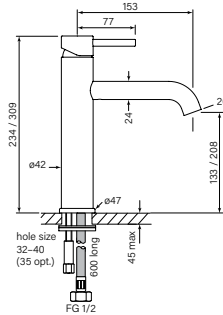

1. **$499 (-11 Chrome)**
2. $688 (-78 Switzrok Matte Black)
   - $688 (-80 Switzrok Matte White)
   - $780 (-55 Brushed Chrome)
   - $780 (-72 Polished New Nickel)
   - $822 (-52 Polished New Nickel)
   - $822 (-74 Brushed Carbon)
   - $822 (-73 Brushed Graphite)
   - $822 (-53 Polished Terminus Copper)
   - $822 (-75 Brushed Terminus Copper)
   - $822 (-90 Raw Polished Brass)
   - $822 (-91 Raw Brushed Brass)
   - $822 (-84 Antique Brass Light)
   - $822 (-83 Antique Brass Medium)
   - $822 (-76 Discovery Bronze)
   - $822 (-79 Armada Bronze)
   - $822 (-50 Polished Admiralty Brass)
   - $822 (-70 Brushed Admiralty Brass)
   - $822 (-51 Polished Liberty Gold)
   - $822 (-71 Brushed Liberty Gold)