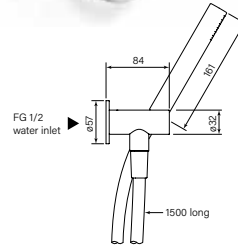

30679
Pegasi Hand Shower on Adjustable Hook, Micro

- WELS 3* 9 lpm
- Micro hand shower
- Clasp with adjustable angle

1. **$455 (-11 Chrome)**
2. $562 (-78 Switzrok Matte Black)
   - $562 (-80 Switzrok Matte White)
   - $625 (-55 Brushed Chrome)
   - $625 (-72 Brushed New Nickel)
   - $653 (-52 Polished New Nickel)
   - $653 (-74 Brushed Carbon)
   - $653 (-73 Brushed Graphite)
   - $653 (-53 Polished Terminus Copper)
   - $653 (-75 Brushed Terminus Copper)
   - $653 (-90 Raw Polished Brass)
   - $653 (-91 Raw Brushed Brass)
   - $653 (-84 Antique Brass Light)
   - $653 (-83 Antique Brass Medium)
   - $653 (-76 Discovery Bronze)
   - $653 (-79 Armada Bronze)
   - $653 (-50 Polished Admiralty Brass)
   - $653 (-70 Brushed Admiralty Brass)
   - $653 (-51 Polished Liberty Gold)
   - $653 (-71 Brushed Liberty Gold)