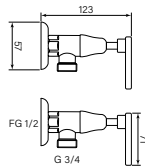

31724
Chisel Wash Machine Tap, Pr, Lever

- Smooth action ceramic disc valves
- ¼ turn lever handles
- 65mm backplates
- 3/4" outlet connection

1. **$289 (-11 Chrome)**
2. $430 (-78 Switzrok Matte Black)
   - $430 (-80 Switzrok Matte White)
   - $495 (-55 Brushed Chrome)
   - $495 (-72 Brushed New Nickel)
   - $528 (-52 Polished New Nickel)
   - $528 (-74 Brushed Carbon)
   - $528 (-73 Brushed Graphite)
   - $528 (-53 Polished Terminus Copper)
   - $528 (-75 Brushed Terminus Copper)
   - $528 (-90 Raw Polished Brass)
   - $528 (-91 Raw Brushed Brass)
   - $528 (-84 Antique Brass Light)
   - $528 (-83 Antique Brass Medium)
   - $528 (-76 Discovery Bronze)
   - $528 (-79 Armada Bronze)
   - $528 (-50 Polished Admiralty Brass)
   - $528 (-70 Brushed Admiralty Brass)
   - $528 (-51 Polished Liberty Gold)
   - $528 (-71 Brushed Liberty Gold)