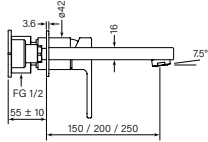

35120

Zeos Back Plate Basin Mixer
150

35123

Zeos Back Plate Bath Mixer
150

- Solid brass handle
- WELS 5* 6 lpm (Basin)
- Reach 150 mm
- 2 stage flow step cartridge
- Includes Logikit™ body
- RIK & Fkit codes see page 181
- Bath mixer free flow

$625 (-11 Chrome)

$840 (-78 Switzrok Matte Black)
$840 (-80 Switzrok Matte White)
$993 (-55 Brushed Chrome)
$993 (-72 Brushed New Nickel)
$1029 (-52 Polished New Nickel)
$1029 (-74 Brushed Carbon)
$1029 (-73 Brushed Graphite)
$1029 (-53 Polished Terminus Copper)
$1029 (-75 Brushed Terminus Copper)
$1029 (-90 Raw Polished Brass)
$1029 (-91 Raw Brushed Brass)
$1029 (-84 Antique Brass Light)
$1029 (-83 Antique Brass Medium)
$1029 (-76 Discovery Bronze)
$1029 (-79 Armada Bronze)
$1029 (-50 Polished Admiralty Brass)
$1029 (-70 Brushed Admiralty Brass)
$1029 (-51 Polished Liberty Gold)
$1029 (-71 Brushed Liberty Gold)

35121

Zeos Back Plate Basin Mixer
200

35124

Zeos Back Plate Bath Mixer
200

- Solid brass handle
- WELS 5* 6 lpm (Basin)
- Reach 200 mm
- 2 stage flow step cartridge
- Includes Logikit™ body
- RIK & Fkit codes see page 181
- Bath mixer free flow

$625 (-11 Chrome)

$840 (-78 Switzrok Matte Black)
$840 (-80 Switzrok Matte White)
$993 (-55 Brushed Chrome)
$993 (-72 Brushed New Nickel)
$1029 (-52 Polished New Nickel)
$1029 (-74 Brushed Carbon)
$1029 (-73 Brushed Graphite)
$1029 (-53 Polished Terminus Copper)
$1029 (-75 Brushed Terminus Copper)
$1029 (-90 Raw Polished Brass)
$1029 (-91 Raw Brushed Brass)
$1029 (-84 Antique Brass Light)
$1029 (-83 Antique Brass Medium)
$1029 (-76 Discovery Bronze)
$1029 (-79 Armada Bronze)
$1029 (-50 Polished Admiralty Brass)
$1029 (-70 Brushed Admiralty Brass)
$1029 (-51 Polished Liberty Gold)
$1029 (-71 Brushed Liberty Gold)

35122

Zeos Back Plate Basin Mixer
250

35125