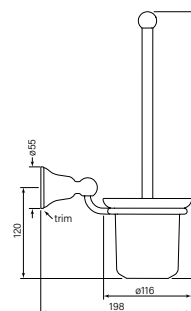

1. **$181 (-11 Chrome)**
   $181 (-12 Chrome + Gold)
   $308 (-78 Switzrok Matte Black)
   $308 (-80 Switzrok Matte White)
   $360 (-55 Brushed Chrome)
   $360 (-72 Brushed New Nickel)
   $399 (-52 Polished New Nickel)
   $399 (-74 Brushed Carbon)
   $399 (-73 Brushed Graphite)
   $399 (-53 Polished Terminus Copper)
   $399 (-75 Brushed Terminus Copper)
   $399 (-90 Raw Polished Brass)
   $399 (-91 Raw Brushed Brass)
   $399 (-84 Antique Brass Light)
   $399 (-83 Antique Brass Medium)
   $399 (-76 Discovery Bronze)
   $399 (-79 Armada Bronze)
   $399 (-50 Polished Admiralty Brass)
   $399 (-70 Brushed Admiralty Brass)
   $399 (-51 Polished Liberty Gold)
   $399 (-71 Brushed Liberty Gold)