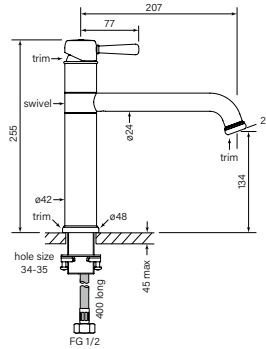

1. **$656 (-11 Chrome)**
2. $820 (-12 Chrome + Gold)
   - $871 (-78 Switzrok Matte Black)
   - $871 (-80 Switzrok Matte White)
   - $986 (-55 Brushed Chrome)
   - $986 (-72 Brushed New Nickel)
   - $1048 (-52 Polished New Nickel)
   - $1048 (-74 Brushed Carbon)
   - $1048 (-73 Brushed Graphite)
   - $1048 (-53 Polished Terminus Copper)
   - $1048 (-75 Brushed Terminus Copper)
   - $1048 (-90 Raw Polished Brass)
   - $1048 (-91 Raw Brushed Brass)
   - $1048 (-84 Antique Brass Light)
   - $1048 (-83 Antique Brass Medium)
   - $1048 (-76 Discovery Bronze)
   - $1048 (-79 Armada Bronze)
   - $1048 (-50 Polished Admiralty Brass)
   - $1048 (-70 Brushed Admiralty Brass)
   - $1048 (-51 Polished Liberty Gold)
   - $1048 (-71 Brushed Liberty Gold)