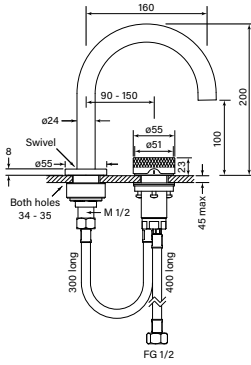

30957

Zero Progressiv Knurl Basin Mixer Tall Curve

- Half turn Progressiv ceramic valve
- Fine Knurled Handle
- Mount through 35 mm tap holes
- Match with Pegasi showers & accessories
- Swivel spout reach 220 mm
- WELS 5* 6 lpm

$762 (-11 Chrome)

- $1048 (-78 Switzrok Matte Black)
- $1048 (-80 Switzrok Matte White)
- $1167 (-55 Brushed Chrome)
- $1167 (-72 Brushed New Nickel)
- $1262 (-52 Polished New Nickel)
- $1262 (-74 Brushed Carbon)
- $1262 (-73 Brushed Graphite)
- $1262 (-53 Polished Terminus Copper)
- $1262 (-75 Brushed Terminus Copper)
- $1262 (-90 Raw Polished Brass)
- $1262 (-91 Raw Brushed Brass)
- $1262 (-84 Antique Brass Light)
- $1262 (-83 Antique Brass Medium)
- $1262 (-76 Discovery Bronze)
- $1262 (-79 Armada Bronze)
- $1262 (-50 Polished Admiralty Brass)
- $1262 (-70 Brushed Admiralty Brass)
- $1262 (-51 Polished Liberty Gold)
- $1262 (-71 Brushed Liberty Gold)