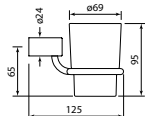

30979
Pegasi NF Tumbler & Holder

- Robust solid brass mount
- Frosted glass tumbler
- Minimalist NF recessed mount
- Replacement tumblers available

1. **$152 (-11 Chrome)**
   $251 (-78 Switzrok Matte Black)
   $251 (-80 Switzrok Matte White)
   $289 (-55 Brushed Chrome)
   $289 (-72 Brushed New Nickel)
   $322 (-52 Polished New Nickel)
   $322 (-74 Brushed Carbon)
   $322 (-73 Brushed Graphite)
   $322 (-53 Polished Terminus Copper)
   $322 (-75 Brushed Terminus Copper)
   $322 (-90 Raw Polished Brass)
   $322 (-91 Raw Brushed Brass)
   $322 (-84 Antique Brass Light)
   $322 (-83 Antique Brass Medium)
   $322 (-76 Discovery Bronze)
   $322 (-79 Armada Bronze)
   $322 (-50 Polished Admiralty Brass)
   $322 (-70 Brushed Admiralty Brass)
   $322 (-51 Polished Liberty Gold)
   $322 (-71 Brushed Liberty Gold)

30980
Pegasi NF Toilet Brush Holder

- Robust solid brass mount
- Frosted glass bowl
- Minimalist NF recessed mount
- Replacement bowl and brush heads available

1. **$190 (-11 Chrome)**
   $297 (-78 Switzrok Matte Black)
   $297 (-80 Switzrok Matte White)
   $342 (-55 Brushed Chrome)
   $342 (-72 Brushed New Nickel)
   $372 (-52 Polished New Nickel)
   $372 (-74 Brushed Carbon)
   $372 (-73 Brushed Graphite)
   $372 (-53 Polished Terminus Copper)
   $372 (-75 Brushed Terminus Copper)
   $372 (-90 Raw Polished Brass)
   $372 (-91 Raw Brushed Brass)
   $372 (-84 Antique Brass Light)
   $372 (-83 Antique Brass Medium)
   $372 (-76 Discovery Bronze)
   $372 (-79 Armada Bronze)
   $372 (-50 Polished Admiralty Brass)
   $372 (-70 Brushed Admiralty Brass)
   $372 (-51 Polished Liberty Gold)
   $372 (-71 Brushed Liberty Gold)

30987
Pegasi NF Towel Ring

- Robust solid brass mount
- Minimalist NF recessed mount
- 165 mm round brass ring