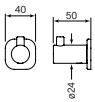

35154
Zeos Toilet Roll Holder

- Robust solid brass mount
- Fits one toilet roll
- Reverse orientation on request

$93	(-11 Chrome)
$202	(-78 Switzrok Matte Black)
$202	(-80 Switzrok Matte White)
$241	(-55 Brushed Chrome)
$241	(-72 Brushed New Nickel)
$276	(-52 Polished New Nickel)
$276	(-74 Brushed Carbon)
$276	(-73 Brushed Graphite)
$276	(-53 Polished Terminus Copper)
$276	(-75 Brushed Terminus Copper)
$276	(-90 Raw Polished Brass)
$276	(-91 Raw Brushed Brass)
$276	(-84 Antique Brass Light)
$276	(-83 Antique Brass Medium)
$276	(-76 Discovery Bronze)
$276	(-79 Armada Bronze)
$276	(-50 Polished Admiralty Brass)
$276	(-70 Brushed Admiralty Brass)
$276	(-51 Polished Liberty Gold)
$276	(-71 Brushed Liberty Gold)

35155
Zeos Guest Towel Holder

- Robust solid brass mount
- 200 mm wide stirrup
- Swivel stirrup

$93	(-11 Chrome)
$202	(-78 Switzrok Matte Black)
$202	(-80 Switzrok Matte White)
$241	(-55 Brushed Chrome)
$241	(-72 Brushed New Nickel)
$276	(-52 Polished New Nickel)
$276	(-74 Brushed Carbon)
$276	(-73 Brushed Graphite)
$276	(-53 Polished Terminus Copper)
$276	(-75 Brushed Terminus Copper)
$276	(-90 Raw Polished Brass)
$276	(-91 Raw Brushed Brass)
$276	(-84 Antique Brass Light)
$276	(-83 Antique Brass Medium)
$276	(-76 Discovery Bronze)
$276	(-79 Armada Bronze)
$276	(-50 Polished Admiralty Brass)
$276	(-70 Brushed Admiralty Brass)
$276	(-51 Polished Liberty Gold)
$276	(-71 Brushed Liberty Gold)

35156
Zeos Robe Hook

- Robust solid brass mount