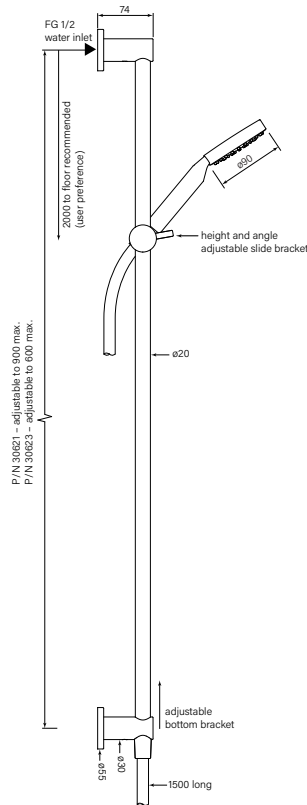

30621
Pegasi Slide Shower Inflow
900, 90rd

30623
Pegasi Slide Shower Inflow
600, 90rd

- WELS 3* 9 lpm
- Water enters top bracket
- Bottom bracket can slide up rail
- 90 rd slim metal handshower
- 30621 has 900 mm rail length
- 30623 has 600 mm rail length

1. **$530 (-11 Chrome)**
2. $899 (-78 Switzrok Matte Black)
   - $899 (-80 Switzrok Matte White)
   - $975 (-55 Brushed Chrome)
   - $975 (-72 Brushed New Nickel)
   - $1005 (-52 Polished New Nickel)
   - $1005 (-74 Brushed Carbon)
   - $1005 (-73 Brushed Graphite)
   - $1005 (-53 Polished Terminus Copper)
   - $1005 (-75 Brushed Terminus Copper)
   - $1005 (-90 Raw Polished Brass)
   - $1005 (-91 Raw Brushed Brass)
   - $1005 (-84 Antique Brass Light)
   - $1005 (-83 Antique Brass Medium)
   - $1005 (-76 Discovery Bronze)
   - $1005 (-79 Armada Bronze)
   - $1005 (-50 Polished Admiralty Brass)
   - $1005 (-70 Brushed Admiralty Brass)
   - $1005 (-51 Polished Liberty Gold)
   - $1005 (-71 Brushed Liberty Gold)