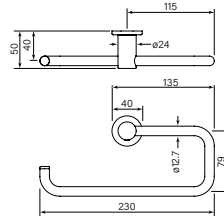

$93	(-11 Chrome)
$202	(-78 Switzrok Matte Black)
$202	(-80 Switzrok Matte White)
$241	(-55 Brushed Chrome)
$241	(-72 Brushed New Nickel)
$276	(-52 Polished New Nickel)
$276	(-74 Brushed Carbon)
$276	(-73 Brushed Graphite)
$276	(-53 Polished Terminus Copper)
$276	(-75 Brushed Terminus Copper)
$276	(-90 Raw Polished Brass)
$276	(-91 Raw Brushed Brass)
$276	(-84 Antique Brass Light)
$276	(-83 Antique Brass Medium)
$276	(-76 Discovery Bronze)
$276	(-79 Armada Bronze)
$276	(-50 Polished Admiralty Brass)
$276	(-70 Brushed Admiralty Brass)
$276	(-51 Polished Liberty Gold)
$276	(-71 Brushed Liberty Gold)