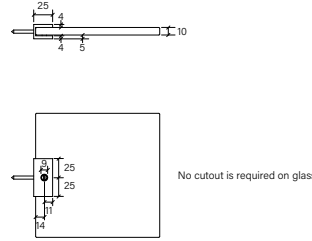

No cutout is required on glass

$37	(-11 Chrome)
$46	(-78 Switzrok Matte Black)
$46	(-80 Switzrok Matte White)
$53	(-55 Brushed Chrome)
$53	(-72 Brushed New Nickel)
$61	(-52 Polished New Nickel)
$61	(-74 Brushed Carbon)
$61	(-73 Brushed Graphite)
$61	(-53 Polished Terminus Copper)
$61	(-75 Brushed Terminus Copper)
$61	(-90 Raw Polished Brass)
$61	(-91 Raw Brushed Brass)
$61	(-84 Antique Brass Light)
$61	(-83 Antique Brass Medium)
$61	(-76 Discovery Bronze)
$61	(-79 Armada Bronze)
$61	(-50 Polished Admiralty Brass)
$61	(-70 Brushed Admiralty Brass)
$61	(-51 Polished Liberty Gold)
$61	(-71 Brushed Liberty Gold)

34414
Shower Bracket, Glass-to-wall 90 Degree

- Mechanical fixing bracket
- 90° degree glass to wall or floor connection
- Suitable for 10mm glass
- Manufactured from high quality brass, including the screws