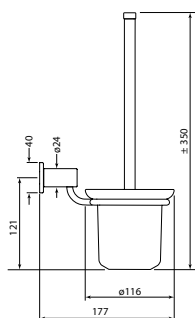

35158 Zeos Soap Dish

- Robust solid brass mount
- Tough plexiglass dish
- Concave with drain hole

$93	(-11 Chrome)
$202	(-78 Switzrok Matte Black)
$202	(-80 Switzrok Matte White)
$241	(-55 Brushed Chrome)
$241	(-72 Brushed New Nickel)
$276	(-52 Polished New Nickel)
$276	(-74 Brushed Carbon)
$276	(-73 Brushed Graphite)
$276	(-53 Polished Terminus Copper)
$276	(-75 Brushed Terminus Copper)
$276	(-90 Raw Polished Brass)
$276	(-91 Raw Brushed Brass)
$276	(-84 Antique Brass Light)
$276	(-83 Antique Brass Medium)
$276	(-76 Discovery Bronze)
$276	(-79 Armada Bronze)
$276	(-50 Polished Admiralty Brass)
$276	(-70 Brushed Admiralty Brass)
$276	(-51 Polished Liberty Gold)
$276	(-71 Brushed Liberty Gold)

35161 Zeos Tumbler & Holder

- Robust solid brass mount
- Glass tumbler
- Replacement tumblers available

$152	(-11 Chrome)
$251	(-78 Switzrok Matte Black)
$251	(-80 Switzrok Matte White)
$289	(-55 Brushed Chrome)
$289	(-72 Brushed New Nickel)
$322	(-52 Polished New Nickel)
$322	(-74 Brushed Carbon)
$322	(-73 Brushed Graphite)
$322	(-53 Polished Terminus Copper)
$322	(-75 Brushed Terminus Copper)
$322	(-90 Raw Polished Brass)
$322	(-91 Raw Brushed Brass)
$322	(-84 Antique Brass Light)
$322	(-83 Antique Brass Medium)
$322	(-76 Discovery Bronze)
$322	(-79 Armada Bronze)
$322	(-50 Polished Admiralty Brass)
$322	(-70 Brushed Admiralty Brass)
$322	(-51 Polished Liberty Gold)
$322	(-71 Brushed Liberty Gold)

35162 Zeos Toilet Brush Holder

- Robust solid brass mount
- Glass bowl
- Replacement brushes & bowls available