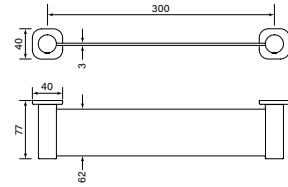

1. **$227 (-11 Chrome)**
2. $354 (-78 Switzrok Matte Black)
   - $354 (-80 Switzrok Matte White)
   - $404 (-55 Brushed Chrome)
   - $404 (-72 Brushed New Nickel)
   - $442 (-52 Polished New Nickel)
   - $442 (-74 Brushed Carbon)
   - $442 (-73 Brushed Graphite)
   - $442 (-53 Polished Terminus Copper)
   - $442 (-75 Brushed Terminus Copper)
   - $442 (-90 Raw Polished Brass)
   - $442 (-91 Raw Brushed Brass)
   - $442 (-84 Antique Brass Light)
   - $442 (-83 Antique Brass Medium)
   - $442 (-76 Discovery Bronze)
   - $442 (-79 Armada Bronze)
   - $442 (-50 Polished Admiralty Brass)
   - $442 (-70 Brushed Admiralty Brass)
   - $442 (-51 Polished Liberty Gold)
   - $442 (-71 Brushed Liberty Gold)