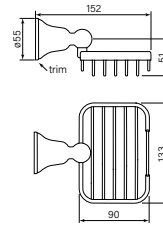

1. **$141 (-11 Chrome)**
   $141 (-12 Chrome + Gold)
   $268 (-78 Switzrok Matte Black)
   $268 (-80 Switzrok Matte White)
   $317 (-55 Brushed Chrome)
   $317 (-72 Brushed New Nickel)
   $354 (-52 Polished New Nickel)
   $354 (-74 Brushed Carbon)
   $354 (-73 Brushed Graphite)
   $354 (-53 Polished Terminus Copper)
   $354 (-75 Brushed Terminus Copper)
   $354 (-90 Raw Polished Brass)
   $354 (-91 Raw Brushed Brass)
   $354 (-84 Antique Brass Light)
   $354 (-83 Antique Brass Medium)
   $354 (-76 Discovery Bronze)
   $354 (-79 Armada Bronze)
   $354 (-50 Polished Admiralty Brass)
   $354 (-70 Brushed Admiralty Brass)
   $354 (-51 Polished Liberty Gold)
   $354 (-71 Brushed Liberty Gold)