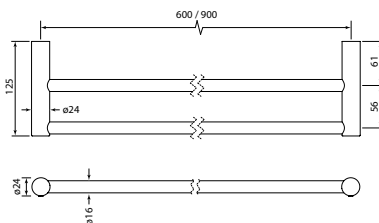

$125 (-11 Chrome)

- $232 (-78 Switzrok Matte Black)
- $232 (-80 Switzrok Matte White)
- $276 (-55 Brushed Chrome)
- $276 (-72 Brushed New Nickel)
- $306 (-52 Polished New Nickel)
- $306 (-74 Brushed Carbon)
- $306 (-73 Brushed Graphite)
- $306 (-53 Polished Terminus Copper)
- $306 (-75 Brushed Terminus Copper)
- $306 (-90 Raw Polished Brass)
- $306 (-91 Raw Brushed Brass)
- $306 (-84 Antique Brass Light)
- $306 (-83 Antique Brass Medium)
- $306 (-76 Discovery Bronze)
- $306 (-79 Armada Bronze)
- $306 (-50 Polished Admiralty Brass)
- $306 (-70 Brushed Admiralty Brass)
- $306 (-51 Polished Liberty Gold)
- $306 (-71 Brushed Liberty Gold)

30981

Pegasi NF Hand Towel Rail Single 300

- Robust solid brass mount
- 300 mm centres
- Can be cut to custom length
- Minimalist NF recessed mount

$120 (-11 Chrome)

- $222 (-78 Switzrok Matte Black)
- $222 (-80 Switzrok Matte White)
- $264 (-55 Brushed Chrome)
- $264 (-72 Brushed New Nickel)
- $293 (-52 Polished New Nickel)
- $293 (-74 Brushed Carbon)
- $293 (-73 Brushed Graphite)
- $293 (-53 Polished Terminus Copper)
- $293 (-75 Brushed Terminus Copper)
- $293 (-90 Raw Polished Brass)
- $293 (-91 Raw Brushed Brass)
- $293 (-84 Antique Brass Light)
- $293 (-83 Antique Brass Medium)
- $293 (-76 Discovery Bronze)
- $293 (-79 Armada Bronze)
- $293 (-50 Polished Admiralty Brass)
- $293 (-70 Brushed Admiralty Brass)
- $293 (-51 Polished Liberty Gold)
- $293 (-71 Brushed Liberty Gold)

30972

Pegasi NF Towel Rail Double 900

- Robust solid brass mount
- 900 mm centres
- Can be cut to custom length
- Minimalist NF recessed mount

$186 (-11 Chrome)

- $313 (-78 Switzrok Matte Black)
- $313 (-80 Switzrok Matte White)
- $356 (-55 Brushed Chrome)
- $356 (-72 Brushed New Nickel)
- $388 (-52 Polished New Nickel)
- $388 (-74 Brushed Carbon)
- $388 (-73 Brushed Graphite)
- $388 (-53 Polished Terminus Copper)
- $388 (-75 Brushed Terminus Copper)
- $388 (-90 Raw Polished Brass)
- $388 (-91 Raw Brushed Brass)
- $388 (-84 Antique Brass Light)
- $388 (-83 Antique Brass Medium)
- $388 (-76 Discovery Bronze)
- $388 (-79 Armada Bronze)
- $388 (-50 Polished Admiralty Brass)
- $388 (-70 Brushed Admiralty Brass)
- $388 (-51 Polished Liberty Gold)
- $388 (-71 Brushed Liberty Gold)

30973

Pegasi NF Towel Rail Double 600

- Robust solid brass mount
- 600 mm centres
- Can be cut to custom length
- Minimalist NF recessed mount

$172 (-11 Chrome)

- $296 (-78 Switzrok Matte Black)
- $296 (-80 Switzrok Matte White)
- $340 (-55 Brushed Chrome)
- $340 (-72 Brushed New Nickel)
- $373 (-52 Polished New Nickel)
- $373 (-74 Brushed Carbon)
- $373 (-73 Brushed Graphite)
- $373 (-53 Polished Terminus Copper)
- $373 (-75 Brushed Terminus Copper)
- $373 (-90 Raw Polished Brass)
- $373 (-91 Raw Brushed Brass)
- $373 (-84 Antique Brass Light)
- $373 (-83 Antique Brass Medium)
- $373 (-76 Discovery Bronze)
- $373 (-79 Armada Bronze)
- $373 (-50 Polished Admiralty Brass)
- $373 (-70 Brushed Admiralty Brass)
- $373 (-51 Polished Liberty Gold)
- $373 (-71 Brushed Liberty Gold)