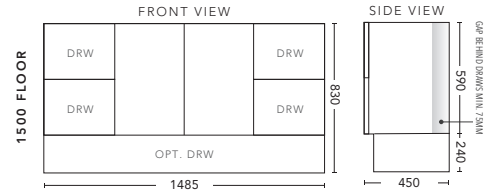

1500mm Single Bowl - FLOOR STANDING

CABINET WITH	PRODUCT CODE	RRP
Elite Polymarble Top, Rectangular Bowl	M151ELF	$2,198
12mm Corian Top with Ceramic Above Counter Basin	M151COF	$3,043
20mm Caesarstone Top with Ceramic Above Counter Basin	M151CSF	$3,043
33mm Solid Timber Top with Ceramic Above Counter Basin	M151STF	$3,776
No Top	M151F	$1,866
Smart Drawer Option - ADD	M151SD	$602