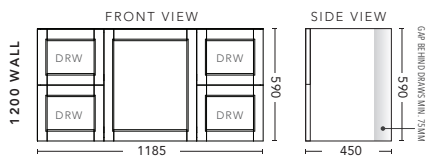

1200mm WALL HUNG - DOOR & DRAWER

DOOR & DRAWER CABINET WITH	PRODUCT CODE	RRP
Oxford Ceramic Top, Rectangular Bowl	NDD12OXW	$2,045
Elite Polymarble Top, Rectangular Bowl	NDD12ELW	$2,045
Premier Polymarble Top, Oval Bowl	NDD12PRW	$2,045
12mm Corian Top with Ceramic Above Counter Basin	NDD12COW	$2,570
20mm Caesarstone Top with Ceramic Above Counter Basin	NDD12CSW	$2,570
33mm Solid Timber Top with Ceramic Above Counter Basin	NDD12STW	$3,200
No Top	NDD12W	$1,758