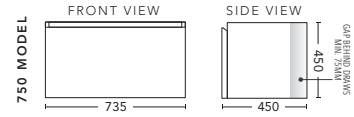

750mm

CABINET WITH	PRODUCT CODE	RRP
Oxford Ceramic Top, Rectangular Bowl	I750XW	$1,256
Elite Polymarble Top, Rectangular Bowl	I75ELW	$1,256
Premier Polymarble Top, Oval Bowl	I75PRW	$1,256
12mm Corian Top with Ceramic Above Counter Basin	I75COW	$1,730
20mm Caesarstone Top with Ceramic Above Counter Basin	I75CSW	$1,730
33mm Solid Timber Top with Ceramic Above Counter Basin	I75STW	$1,940
No Top	I75W	$1,096