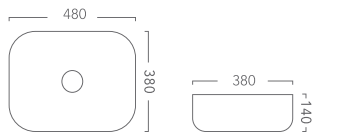

Essence 480 - Above Counter Basin
Product Codes:
E480 (White)
480mm x 380mm x 140mm