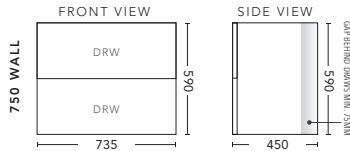

750mm - WALL HUNG

CABINET WITH	PRODUCT CODE	RRP
Oxford Ceramic Top, Rectangular Bowl	B75OXW	$1,520
Elite Polymarble Top, Rectangular Bowl	B75ELW	$1,520
Premier Polymarble Top, Oval Bowl	B75PRW	$1,520
12mm Corian Top with Ceramic Above Counter Basin	B75COW	$1,940
20mm Caesarstone Top with Ceramic Above Counter Basin	B75CSW	$1,940
33mm Solid Timber Top with Ceramic Above Counter Basin	B75STW	$2,465
No Top	B75W	$1,318