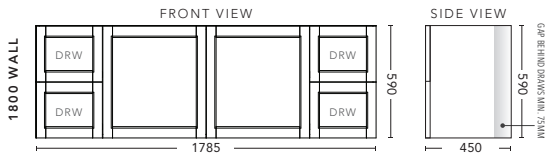

1800mm Single Bowl WALL HUNG - DOOR & DRAWER