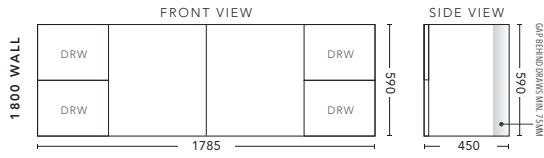

1800mm Single Bowl - WALL HUNG