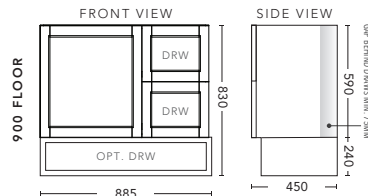

900mm FLOOR STANDING - DOOR & DRAWER

DOOR & DRAWER CABINET WITH	PRODUCT CODE	RRP
Oxford Ceramic Top, Rectangular Bowl	NDD90XW	$1,762
Elite Polymarble Top, Rectangular Bowl	NDD90ELW	$1,762
Premier Polymarble Top, Oval Bowl	NDD90PRW	$1,762
12mm Corian Top with Ceramic Above Counter Basin	NDD90COW	$2,186
20mm Caesarstone Top with Ceramic Above Counter Basin	NDD90CSW	$2,186
33mm Solid Timber Top with Ceramic Above Counter Basin	NDD90STW	$2,816
No Top	NDD90W	$1,538

ALL DRAWER CABINET WITH	PRODUCT CODE	RRP
Oxford Ceramic Top, Rectangular Bowl	NDD90XF	$1,940
Elite Polymarble Top, Rectangular Bowl	NDD90ELF	$1,940
Premier Polymarble Top, Oval Bowl	NDD90PRF	$1,940
12mm Corian Top with Ceramic Above Counter Basin	NDD90COF	$2,413
20mm Caesarstone Top with Ceramic Above Counter Basin	NDD90CSF	$2,413
33mm Solid Timber Top with Ceramic Above Counter Basin	NDD90STF	$3,043
No Top	NDD90F	$1,646
Smart Drawer Option - ADD	NDD90SD	$384

NOW
(DOOR & DRAWER)