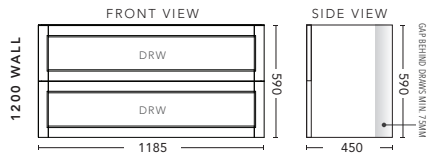

1200mm - WALL HUNG - ALL DRAWER