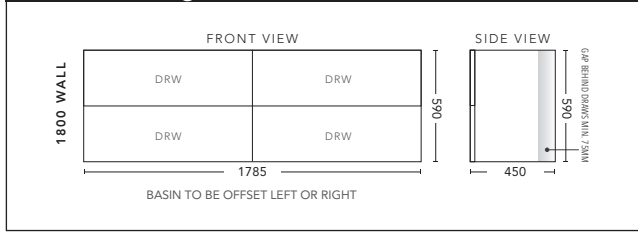

1800mm Single Bowl - WALL HUNG

CABINET WITH	PRODUCT CODE	RRP
Elite Polymarble Top, Rectangular Bowl	B181ELW	$3,148
12mm Corian Top with Ceramic Above Counter Basin	B181COW	$3,883
20mm Caesarstone Top with Ceramic Above Counter Basin	B181CSW	$3,883
33mm Solid Timber Top with Ceramic Above Counter Basin	B181STW	$4,408
No Top	B181W	$2,308