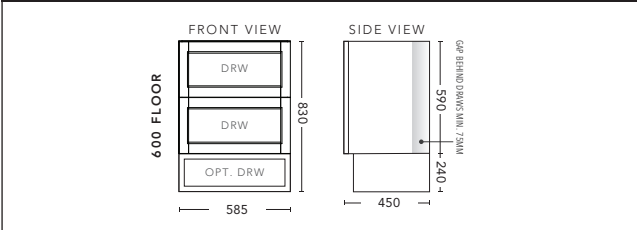

600mm - FLOOR STANDING - ALL DRAWER

ALL DRAWER CABINET WITH	PRODUCT CODE	RRP
Oxford Ceramic Top, Rectangular Bowl	NAD60XF	$1,945
Elite Polymarble Top, Rectangular Bowl	NAD60ELF	$1,945
Premier Polymarble Top, Oval Bowl	NAD60PRF	$1,945
12mm Corian Top with Ceramic Above Counter Basin	NAD60COF	$2,360
20mm Caesarstone Top with Ceramic Above Counter Basin	NAD60CSF	$2,360
33mm Solid Timber Top with Ceramic Above Counter Basin	NAD60STF	$2,780
No Top	NAD60F	$1,758
Smart Drawer Option - ADD	NAD60SD	$384