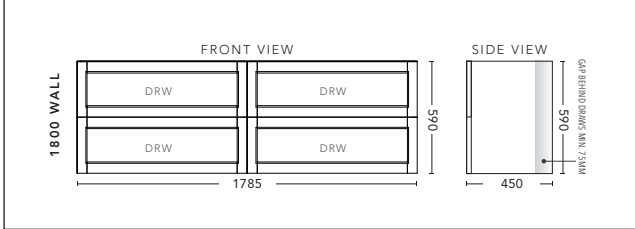

1800mm Double Bowl - WALL HUNG - ALL DRAWER

ALL DRAWER CABINET WITH	PRODUCT CODE	RRP
Elite Polymarble Top, Rectangular Bowl	NAD182ELW	$3,620
12mm Corian Top with Ceramic Above Counter Basin	NAD182COW	$4,292
20mm Caesarstone Top with Ceramic Above Counter Basin	NAD182CSW	$4,292
33mm Solid Timber Top with Ceramic Above Counter Basin	NAD182STW	$5,027
No Top	NAD182W	$2,847