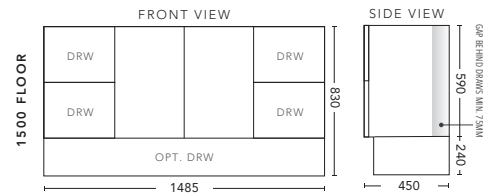

1500mm Double Bowl - FLOOR STANDING

CABINET WITH	PRODUCT CODE	RRP
Elite Polymarble Top, Rectangular Bowl	M152ELF	$2,413
Premier Polymarble Top, Oval Bowl	M152PRF	$2,413
12mm Corian Top with Ceramic Above Counter Basin	M152COF	$3,148
20mm Caesarstone Top with Ceramic Above Counter Basin	M152CSF	$3,148
33mm Solid Timber Top with Ceramic Above Counter Basin	M152STF	$3,883
No Top	M152F	$1,866
Smart Drawer Option - ADD	M152SD	$602