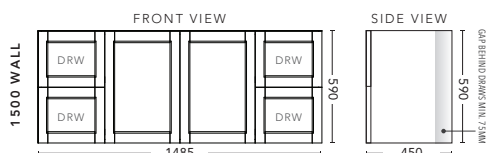

1500mm Single Bowl - WALL HUNG - DOOR & DRAWER

DOOR & DRAWER CABINET WITH	PRODUCT CODE	RRP
Elite Polymarble Top, Rectangular Bowl	NDD151ELW	$2,465
12mm Corian Top with Ceramic Above Counter Basin	NDD151COW	$3,142
20mm Caesarstone Top with Ceramic Above Counter Basin	NDD151CSW	$3,142
33mm Solid Timber Top with Ceramic Above Counter Basin	NDD151STW	$3,877
No Top	NDD151W	$2,044