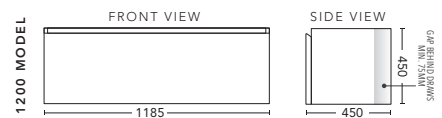

1200mm

CABINET WITH	PRODUCT CODE	RRP
Oxford Ceramic Top, Rectangular Bowl	I120XW	$1,625
Elite Polymarble Top, Rectangular Bowl	I12ELW	$1,625
Premier Polymarble Top, Oval Bowl	I12PRW	$1,625
12mm Corian Top with Ceramic Above Counter Basin	I12COW	$2,308
20mm Caesarstone Top with Ceramic Above Counter Basin	I12CSW	$2,308
33mm Solid Timber Top with Ceramic Above Counter Basin	I12STW	$2,833
No Top	I12W	$1,408