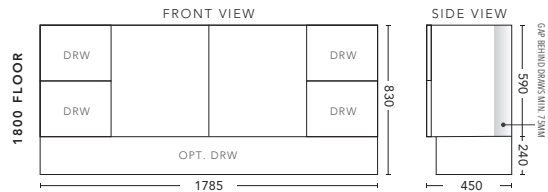

1800mm Double Bowl - FLOOR STANDING

CABINET WITH	PRODUCT CODE	RRP
Elite Polymarble Top, Rectangular Bowl	M182ELW	$2,510
12mm Corian Top with Ceramic Above Counter Basin	M182COW	$3,560
20mm Caesarstone Top with Ceramic Above Counter Basin	M182CSW	$3,560
33mm Solid Timber Top with Ceramic Above Counter Basin	M182STW	$4,295
No Top	M182W	$1,988

CABINET WITH	PRODUCT CODE	RRP
Elite Polymarble Top, Rectangular Bowl	M182ELF	$2,833
12mm Corian Top with Ceramic Above Counter Basin	M182COF	$3,883
20mm Caesarstone Top with Ceramic Above Counter Basin	M182CSF	$3,883
33mm Solid Timber Top with Ceramic Above Counter Basin	M182STF	$4,618
No Top	M182F	$2,154
Smart Drawer Option - ADD	M182SD	$602