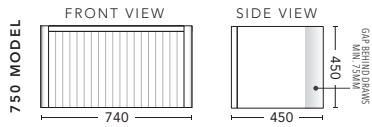

750mm

CABINET WITH	PRODUCT CODE	RRP
12mm Corian Top with Ceramic Above Counter Basin	I75COW	$1,998
20mm Caesarstone Top with Ceramic Above Counter Basin	I75CSW	$2,198
No Top	I75W	$1,490