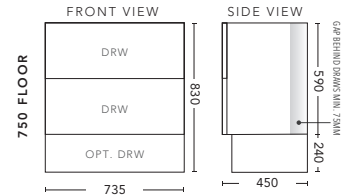

750mm - FLOOR STANDING

CABINET WITH	PRODUCT CODE	RRP
Oxford Ceramic Top, Rectangular Bowl	B75OXF	$1,678
Elite Polymarble Top, Rectangular Bowl	B75ELF	$1,678
Premier Polymarble Top, Oval Bowl	B75PRF	$1,678
12mm Corian Top with Ceramic Above Counter Basin	B75COF	$2,098
20mm Caesarstone Top with Ceramic Above Counter Basin	B75CSF	$2,098
33mm Solid Timber Top with Ceramic Above Counter Basin	B75STF	$2,623
No Top	B75F	$1,415
Smart Drawer Option - ADD	B75SD	$384