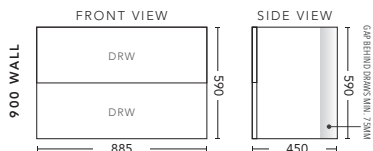

900mm - WALL HUNG

CABINET WITH	PRODUCT CODE	RRP
Oxford Ceramic Top, Rectangular Bowl	B90OXW	$1,573
Elite Polymarble Top, Rectangular Bowl	B90ELW	$1,573
Premier Polymarble Top, Oval Bowl	B90PRW	$1,573
12mm Corian Top with Ceramic Above Counter Basin	B90COW	$2,098
20mm Caesarstone Top with Ceramic Above Counter Basin	B90CSW	$2,098
33mm Solid Timber Top with Ceramic Above Counter Basin	B90STW	$2,728
No Top	B90W	$1,372