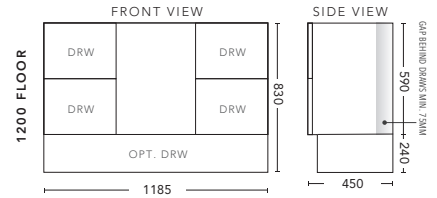

1200mm - FLOOR STANDING

CABINET WITH	PRODUCT CODE	RRP
Oxford Ceramic Top, Rectangular Bowl	M12OXF	$1,709
Elite Polymarble Top, Rectangular Bowl	M12ELF	$1,709
Premier Polymarble Top, Oval Bowl	M12PRF	$1,709
12mm Corian Top with Ceramic Above Counter Basin	M12COF	$2,339
20mm Caesarstone Top with Ceramic Above Counter Basin	M12CSF	$2,339
33mm Solid Timber Top with Ceramic Above Counter Basin	M12STF	$2,969
No Top	M12F	$1,428
Smart Drawer Option - ADD	M12SD	$384