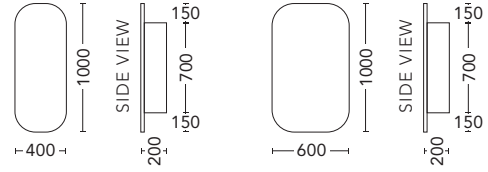

CURVE

SIZE	White Interior		Black Interior	
	PRODUCT CODE	RRP	PRODUCT CODE	RRP
Curve 400 (400 x 1000)	CUSC40	$1,048	CUSC40-BL	$1,130
Curve 600 (600 x 1000)	CUSC60	$1,254	CUSC60-BL	$1,363