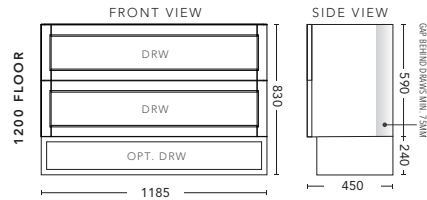

1200mm - FLOOR STANDING - ALL DRAWER

ALL DRAWER CABINET WITH	PRODUCT CODE	RRP
Oxford Ceramic Top, Rectangular Bowl	NAD12OXW	$2,413
Elite Polymarble Top, Rectangular Bowl	NAD12ELW	$2,413
Premier Polymarble Top, Oval Bowl	NAD12PRW	$2,413
12mm Corian Top with Ceramic Above Counter Basin	NAD12COW	$3,032
20mm Caesarstone Top with Ceramic Above Counter Basin	NAD12CSW	$3,032
33mm Solid Timber Top with Ceramic Above Counter Basin	NAD12STW	$3,662
No Top	NAD12W	$2,180

ALL DRAWER CABINET WITH	PRODUCT CODE	RRP
Oxford Ceramic Top, Rectangular Bowl	NAD12OXF	$2,623
Elite Polymarble Top, Rectangular Bowl	NAD12ELF	$2,623
Premier Polymarble Top, Oval Bowl	NAD12PRF	$2,623
12mm Corian Top with Ceramic Above Counter Basin	NAD12COF	$3,148
20mm Caesarstone Top with Ceramic Above Counter Basin	NAD12CSF	$3,148
33mm Solid Timber Top with Ceramic Above Counter Basin	NAD12STF	$3,778
No Top	NAD12F	$2,308
Smart Drawer Option - ADD	NAD12SD	$384