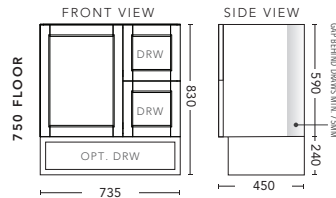

750mm FLOOR STANDING - DOOR & DRAWER

DOOR & DRAWER CABINET WITH	PRODUCT CODE	RRP
Oxford Ceramic Top, Rectangular Bowl	NDD75XW	$1,678
Elite Polymarble Top, Rectangular Bowl	NDD75ELW	$1,678
Premier Polymarble Top, Oval Bowl	NDD75PRW	$1,678
12mm Corian Top with Ceramic Above Counter Basin	NDD75COW	$1,993
20mm Caesarstone Top with Ceramic Above Counter Basin	NDD75CSW	$1,993
33mm Solid Timber Top with Ceramic Above Counter Basin	NDD75STW	$2,518
No Top	NDD75W	$1,538

ALL DRAWER CABINET WITH	PRODUCT CODE	RRP
Oxford Ceramic Top, Rectangular Bowl	NDD75XF	$1,835
Elite Polymarble Top, Rectangular Bowl	NDD75ELF	$1,835
Premier Polymarble Top, Oval Bowl	NDD75PRF	$1,835
12mm Corian Top with Ceramic Above Counter Basin	NDD75COF	$2,306
20mm Caesarstone Top with Ceramic Above Counter Basin	NDD75CSF	$2,306
33mm Solid Timber Top with Ceramic Above Counter Basin	NDD75STF	$2,831
No Top	NDD75F	$1,641
Smart Drawer Option - ADD	NDD75SD	$384