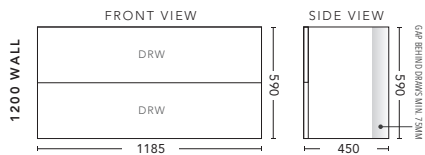

1200mm - WALL HUNG

CABINET WITH	PRODUCT CODE	RRP
Oxford Ceramic Top, Rectangular Bowl	B12OXW	$1,888
Elite Polymarble Top, Rectangular Bowl	B12ELW	$1,888
Premier Polymarble Top, Oval Bowl	B12PRW	$1,888
12mm Corian Top with Ceramic Above Counter Basin	B12COW	$2,570
20mm Caesarstone Top with Ceramic Above Counter Basin	B12CSW	$2,570
33mm Solid Timber Top with Ceramic Above Counter Basin	B12STW	$3,200
No Top	B12W	$1,648