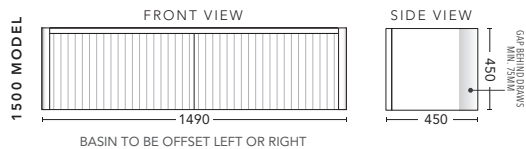

1500mm Double Bowl

CABINET WITH	PRODUCT CODE	RRP
12mm Corian Top with Ceramic Above Counter Basin	I75COW	$3,398
20mm Caesarstone Top with Ceramic Above Counter Basin	I75CSW	$3,598
No Top	I75W	$2,246