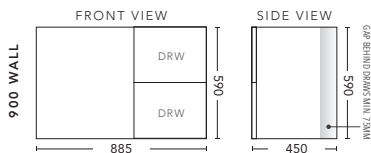

900mm - WALL HUNG