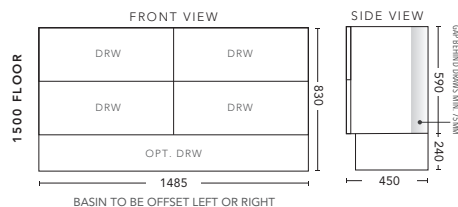

1500mm Single Bowl - FLOOR STANDING

CABINET WITH	PRODUCT CODE	RRP
Elite Polymarble Top, Rectangular Bowl	B151ELF	$2,885
12mm Corian Top with Ceramic Above Counter Basin	B151COF	$3,620
20mm Caesarstone Top with Ceramic Above Counter Basin	B151CSF	$3,620
33mm Solid Timber Top with Ceramic Above Counter Basin	B151STF	$4,145
No Top	B151F	$2,308
Smart Drawer Option - ADD	B151SD	$602