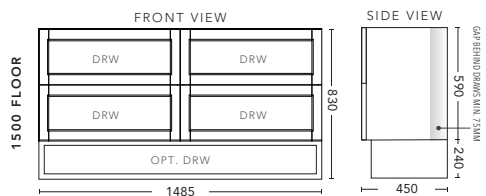

1500mm Double Bowl - FLOOR STANDING - ALL DRAWER

ALL DRAWER CABINET WITH	PRODUCT CODE	RRP
Elite Polymarble Top, Rectangular Bowl	NAD152ELW	$3,379
Premier Polymarble Top, Oval Bowl	NAD152PRW	$3,379
12mm Corian Top with Ceramic Above Counter Basin	NAD152COW	$3,935
20mm Caesarstone Top with Ceramic Above Counter Basin	NAD152CSW	$3,935
33mm Solid Timber Top with Ceramic Above Counter Basin	NAD152STW	$4,670
No Top	NAD152W	$2,528

ALL DRAWER CABINET WITH	PRODUCT CODE	RRP
Elite Polymarble Top, Rectangular Bowl	NAD152ELF	$3,505
Premier Polymarble Top, Oval Bowl	NAD152PRF	$3,505
12mm Corian Top with Ceramic Above Counter Basin	NAD152COF	$4,093
20mm Caesarstone Top with Ceramic Above Counter Basin	NAD152CSF	$4,093
33mm Solid Timber Top with Ceramic Above Counter Basin	NAD152STF	$4,828
No Top	NAD152F	$2,847
Smart Drawer Option - ADD	NAD152SD	$602

NOW (ALL DRAWER)