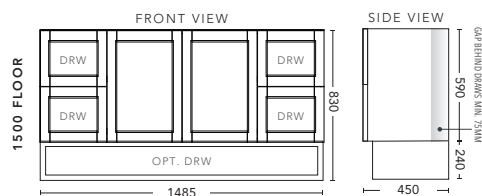

1500mm Single Bowl - FLOOR STANDING - DOOR & DRAWER

ALL DRAWER CABINET WITH	PRODUCT CODE	RRP
Elite Polymarble Top, Rectangular Bowl	NDD151ELF	$2,833
12mm Corian Top with Ceramic Above Counter Basin	NDD151COF	$3,463
20mm Caesarstone Top with Ceramic Above Counter Basin	NDD151CSF	$3,463
33mm Solid Timber Top with Ceramic Above Counter Basin	NDD151STF	$4,198
No Top	NDD151F	$2,521
Smart Drawer Option - ADD	NDD151SD	$602