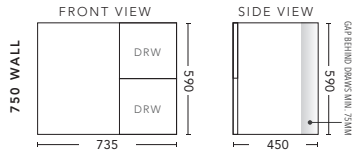

750mm - WALL HUNG