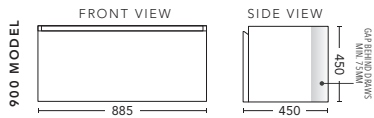

900mm

CABINET WITH	PRODUCT CODE	RRP
Oxford Ceramic Top, Rectangular Bowl	I900XW	$1,352
Elite Polymarble Top, Rectangular Bowl	I90ELW	$1,352
Premier Polymarble Top, Oval Bowl	I90PRW	$1,352
12mm Corian Top with Ceramic Above Counter Basin	I90COW	$1,940
20mm Caesarstone Top with Ceramic Above Counter Basin	I90CSW	$1,940
33mm Solid Timber Top with Ceramic Above Counter Basin	I90STW	$2,255
No Top	I90W	$1,242