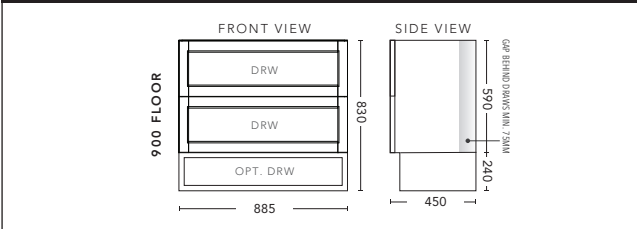

900mm - FLOOR STANDING - ALL DRAWER

ALL DRAWER CABINET WITH	PRODUCT CODE	RRP
Oxford Ceramic Top, Rectangular Bowl	NAD900XF	$2,098
Elite Polymarble Top, Rectangular Bowl	NAD90ELF	$2,098
Premier Polymarble Top, Oval Bowl	NAD90PRF	$2,098
12mm Corian Top with Ceramic Above Counter Basin	NAD90COF	$2,705
20mm Caesarstone Top with Ceramic Above Counter Basin	NAD90CSF	$2,705
33mm Solid Timber Top with Ceramic Above Counter Basin	NAD90STF	$3,335
No Top	NAD90F	$1,932
Smart Drawer Option - ADD	NAD90SD	$384