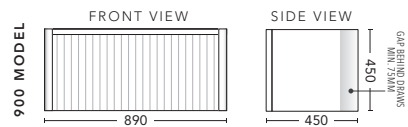

900mm

CABINET WITH	PRODUCT CODE	RRP
12mm Corian Top with Ceramic Above Counter Basin	I75COW	$2,296
20mm Caesarstone Top with Ceramic Above Counter Basin	I75CSW	$2,496
No Top	I75W	$1,598