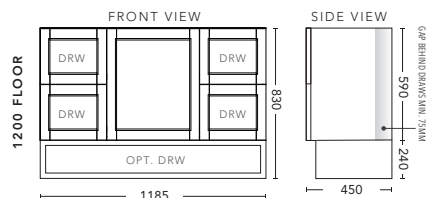

1200mm FLOOR STANDING - DOOR & DRAWER

ALL DRAWER CABINET WITH	PRODUCT CODE	RRP
Oxford Ceramic Top, Rectangular Bowl	NDD12OXF	$2,308
Elite Polymarble Top, Rectangular Bowl	NDD12ELF	$2,308
Premier Polymarble Top, Oval Bowl	NDD12PRF	$2,308
12mm Corian Top with Ceramic Above Counter Basin	NDD12COF	$2,728
20mm Caesarstone Top with Ceramic Above Counter Basin	NDD12CSF	$2,728
33mm Solid Timber Top with Ceramic Above Counter Basin	NDD12STF	$3,358
No Top	NDD12F	$1,976
Smart Drawer Option - ADD	NDD12SD	$384