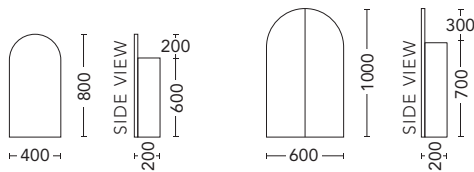

ARC

SIZE	White Interior		Black Interior	
	PRODUCT CODE	RRP	PRODUCT CODE	RRP
Arc 400 (400 x 800)	ARSC40	$974	ARSC40-BL	$1,048
Arc 600 (600 x 1000)	ARSC60	$1,111	ARSC60-BL	$1,212