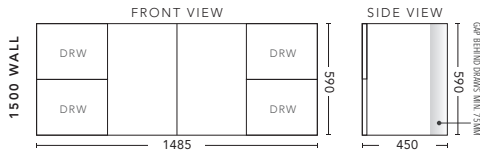

1500mm Single Bowl - WALL HUNG

CABINET WITH	PRODUCT CODE	RRP
Elite Polymarble Top, Rectangular Bowl	M151ELW	$1,871
12mm Corian Top with Ceramic Above Counter Basin	M151COW	$2,711
20mm Caesarstone Top with Ceramic Above Counter Basin	M151CSW	$2,711
33mm Solid Timber Top with Ceramic Above Counter Basin	M151STW	$3,446
No Top	M151W	$1,630