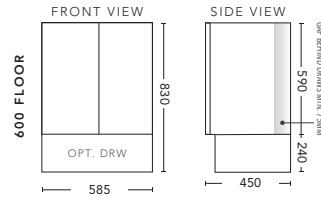

600mm - FLOOR STANDING

CABINET WITH	PRODUCT CODE	RRP
Oxford Ceramic Top, Rectangular Bowl	M60XW	$922
Elite Polymarble Top, Rectangular Bowl	M60ELW	$922
Premier Polymarble Top, Oval Bowl	M60PRW	$922
12mm Corian Top with Ceramic Above Counter Basin	M60COW	$1,447
20mm Caesarstone Top with Ceramic Above Counter Basin	M60CSW	$1,447
33mm Solid Timber Top with Ceramic Above Counter Basin	M60STW	$1,867
No Top	M60W	$768

CABINET WITH	PRODUCT CODE	RRP
Oxford Ceramic Top, Rectangular Bowl	M60XF	$1,048
Elite Polymarble Top, Rectangular Bowl	M60ELF	$1,048
Premier Polymarble Top, Oval Bowl	M60PRF	$1,048
12mm Corian Top with Ceramic Above Counter Basin	M60COF	$1,573
20mm Caesarstone Top with Ceramic Above Counter Basin	M60CSF	$1,573
33mm Solid Timber Top with Ceramic Above Counter Basin	M60STF	$1,993
No Top	M60F	$878
Smart Drawer Option - ADD	M60SD	$384