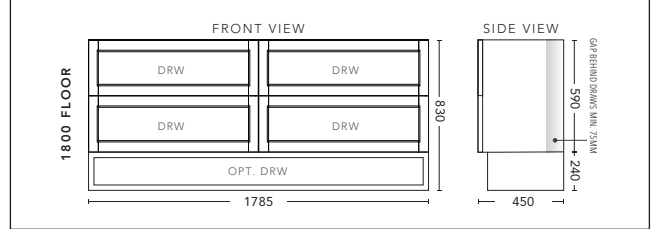

1800mm Double Bowl - FLOOR STANDING - ALL DRAWER

ALL DRAWER CABINET WITH	PRODUCT CODE	RRP
Elite Polymarble Top, Rectangular Bowl	NAD182ELF	$3,830
12mm Corian Top with Ceramic Above Counter Basin	NAD182COF	$4,484
20mm Caesarstone Top with Ceramic Above Counter Basin	NAD182CSF	$4,484
33mm Solid Timber Top with Ceramic Above Counter Basin	NAD182STF	$5,219
No Top	NAD182F	$3,133
Smart Drawer Option - ADD	NAD182SD	$602