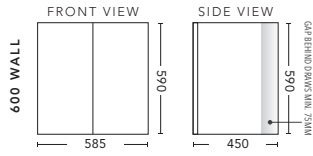

600mm - WALL HUNG