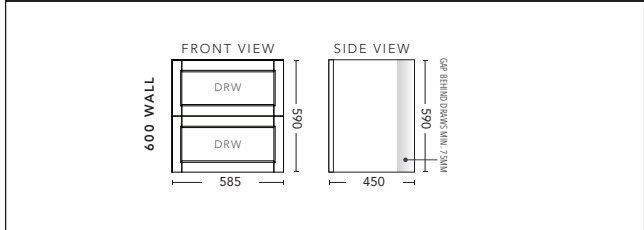

NOW (ALL DRAWER)

600mm - WALL HUNG - ALL DRAWER

ALL DRAWER CABINET WITH	PRODUCT CODE	RRP
Oxford Ceramic Top, Rectangular Bowl	NAD60XW	$1,856
Elite Polymarble Top, Rectangular Bowl	NAD60ELW	$1,856
Premier Polymarble Top, Oval Bowl	NAD60PRW	$1,856
12mm Corian Top with Ceramic Above Counter Basin	NAD60COW	$2,203
20mm Caesarstone Top with Ceramic Above Counter Basin	NAD60CSW	$2,203
33mm Solid Timber Top with Ceramic Above Counter Basin	NAD60STW	$2,244
No Top	NAD60W	$1,520