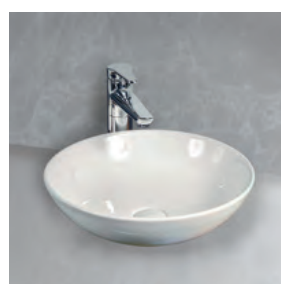

Ceramic Basins

All Basins Including Matt Black and Matt White are included in the price of the Vanity.
Basins may also be purchased separately.

Halo 360 - Semi Inset Basin or
Above Counter Basin
Product Code:
H360 (White)
360mm x 360mm x 115mm