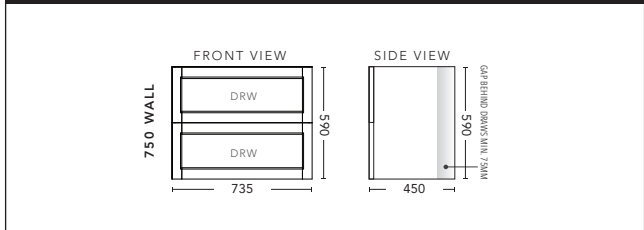

750mm - WALL HUNG - ALL DRAWER

ALL DRAWER CABINET WITH	PRODUCT CODE	RRP
Oxford Ceramic Top, Rectangular Bowl	NAD750XW	$1,888
Elite Polymarble Top, Rectangular Bowl	NAD75ELW	$1,888
Premier Polymarble Top, Oval Bowl	NAD75PRW	$1,888
12mm Corian Top with Ceramic Above Counter Basin	NAD75COW	$2,335
20mm Caesarstone Top with Ceramic Above Counter Basin	NAD75CSW	$2,335
33mm Solid Timber Top with Ceramic Above Counter Basin	NAD75STW	$2,860
No Top	NAD75W	$1,758