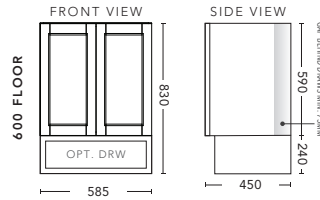

600mm FLOOR STANDING - DOOR & DRAWER

DOOR & DRAWER CABINET WITH	PRODUCT CODE	RRP
Oxford Ceramic Top, Rectangular Bowl	NDD60XW	$1,258
Elite Polymarble Top, Rectangular Bowl	NDD60ELW	$1,258
Premier Polymarble Top, Oval Bowl	NDD60PRW	$1,258
12mm Corian Top with Ceramic Above Counter Basin	NDD60COW	$1,824
20mm Caesarstone Top with Ceramic Above Counter Basin	NDD60CSW	$1,824
33mm Solid Timber Top with Ceramic Above Counter Basin	NDD60STW	$2,244
No Top	NDD60W	$1,096

ALL DRAWER CABINET WITH	PRODUCT CODE	RRP
Oxford Ceramic Top, Rectangular Bowl	NDD60XF	$1,573
Elite Polymarble Top, Rectangular Bowl	NDD60ELF	$1,573
Premier Polymarble Top, Oval Bowl	NDD60PRF	$1,573
12mm Corian Top with Ceramic Above Counter Basin	NDD60COF	$2,066
20mm Caesarstone Top with Ceramic Above Counter Basin	NDD60CSF	$2,066
33mm Solid Timber Top with Ceramic Above Counter Basin	NDD60STF	$2,486
No Top	NDD60F	$1,362
Smart Drawer Option - ADD	NDD60SD	$384