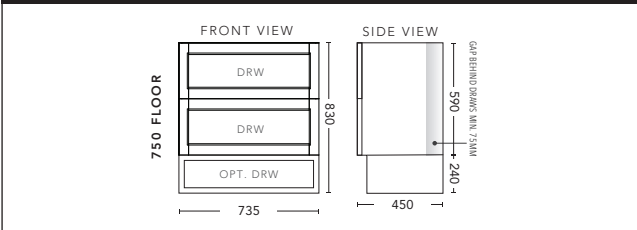

750mm - FLOOR STANDING - ALL DRAWER

ALL DRAWER CABINET WITH	PRODUCT CODE	RRP
Oxford Ceramic Top, Rectangular Bowl	NAD750XF	$2,045
Elite Polymarble Top, Rectangular Bowl	NAD75ELF	$2,045
Premier Polymarble Top, Oval Bowl	NAD75PRF	$2,045
12mm Corian Top with Ceramic Above Counter Basin	NAD75COF	$2,675
20mm Caesarstone Top with Ceramic Above Counter Basin	NAD75CSF	$2,675
33mm Solid Timber Top with Ceramic Above Counter Basin	NAD75STF	$3,200
No Top	NAD75F	$1,758
Smart Drawer Option - ADD	NAD75SD	$384