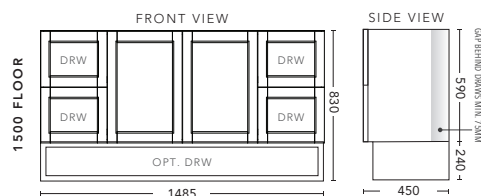

1500mm Double Bowl - FLOOR STANDING - DOOR & DRAWER

ALL DRAWER CABINET WITH	PRODUCT CODE	RRP
Elite Polymarble Top, Rectangular Bowl	NDD152ELF	$2,883
Premier Polymarble Top, Oval Bowl	NDD152PRF	$2,883
12mm Corian Top with Ceramic Above Counter Basin	NDD152COF	$3,568
20mm Caesarstone Top with Ceramic Above Counter Basin	NDD152CSF	$3,568
33mm Solid Timber Top with Ceramic Above Counter Basin	NDD152STF	$4,303
No Top	NDD152F	$2,521
Smart Drawer Option - ADD	NDD152SD	$602