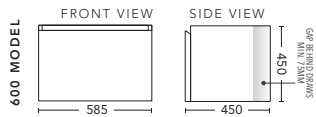

600mm

CABINET WITH	PRODUCT CODE	RRP
Oxford Ceramic Top, Rectangular Bowl	I600XW	$941
Elite Polymarble Top, Rectangular Bowl	I60ELW	$941
Premier Polymarble Top, Oval Bowl	I60PRW	$941
12mm Corian Top with Ceramic Above Counter Basin	I60COW	$1,363
20mm Caesarstone Top with Ceramic Above Counter Basin	I60CSW	$1,363
33mm Solid Timber Top with Ceramic Above Counter Basin	I60STW	$1,573
No Top	I60W	$768