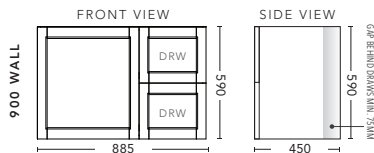

900mm WALL HUNG - DOOR & DRAWER