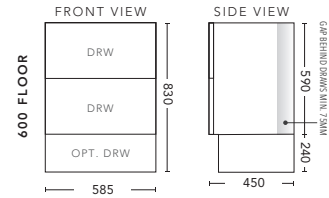

600mm - FLOOR STANDING

CABINET WITH	PRODUCT CODE	RRP
Oxford Ceramic Top, Rectangular Bowl	B60OXF	$1,573
Elite Polymarble Top, Rectangular Bowl	B60ELF	$1,573
Premier Polymarble Top, Oval Bowl	B60PRF	$1,573
12mm Corian Top with Ceramic Above Counter Basin	B60COF	$1,993
20mm Caesarstone Top with Ceramic Above Counter Basin	B60CSF	$1,993
33mm Solid Timber Top with Ceramic Above Counter Basin	B60STF	$2,413
No Top	B60F	$1,318
Smart Drawer Option - ADD	B60SD	$384