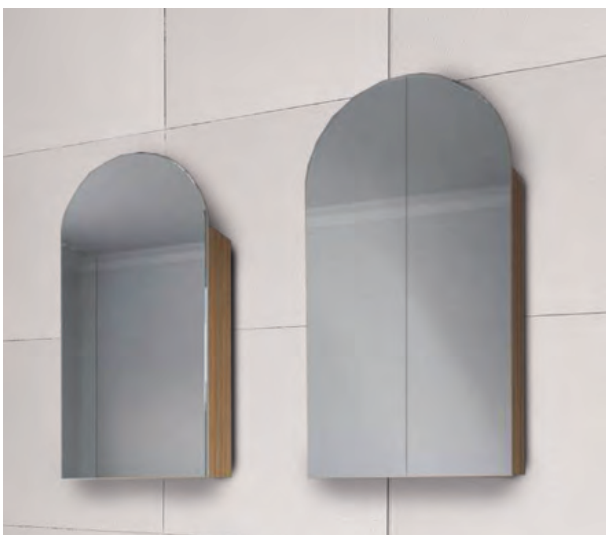

Arc - Available in 400mm & 600mm (2 Door) sizes.

- 400 size available in left or right hand hinged.
- Door edge will match cabinet colour.