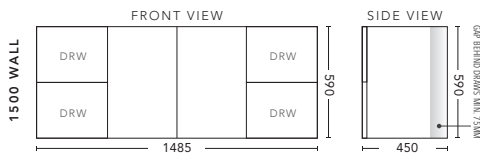

1500mm Double Bowl - WALL HUNG

CABINET WITH	PRODUCT CODE	RRP
Elite Polymarble Top, Rectangular Bowl	M152ELW	$2,087
Premier Polymarble Top, Oval Bowl	M152PRW	$2,087
12mm Corian Top with Ceramic Above Counter Basin	M152COW	$3,137
20mm Caesarstone Top with Ceramic Above Counter Basin	M152CSW	$3,137
33mm Solid Timber Top with Ceramic Above Counter Basin	M152STW	$3,767
No Top	M152W	$1,648