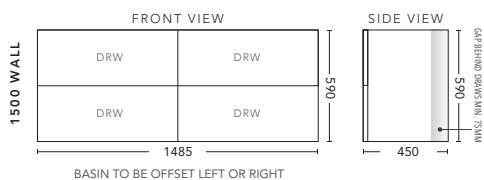

1500mm Single Bowl - WALL HUNG

CABINET WITH	PRODUCT CODE	RRP
Elite Polymarble Top, Rectangular Bowl	B151ELW	$2,675
12mm Corian Top with Ceramic Above Counter Basin	B151COW	$3,463
20mm Caesarstone Top with Ceramic Above Counter Basin	B151CSW	$3,463
33mm Solid Timber Top with Ceramic Above Counter Basin	B151STW	$4,093
No Top	B151W	$2,198