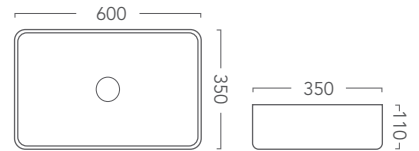

Utopia 520 - Above Counter Basin

Product Code:
U520 (White)
520mm x 330mm x 130mm