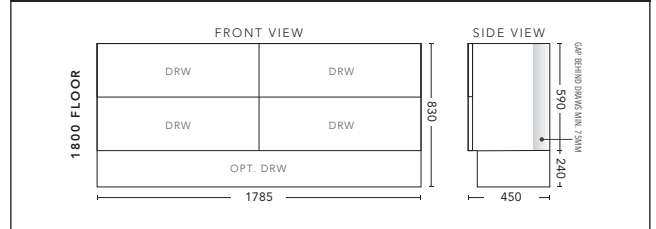

1800mm Double Bowl - FLOOR STANDING

CABINET WITH	PRODUCT CODE	RRP
Elite Polymarble Top, Rectangular Bowl	B182ELF	$3,463
12mm Corian Top with Ceramic Above Counter Basin	B182COF	$4,198
20mm Caesarstone Top with Ceramic Above Counter Basin	B182CSF	$4,198
33mm Solid Timber Top with Ceramic Above Counter Basin	B182STF	$4,723
No Top	B182F	$2,638
Smart Drawer Option - ADD	B182SD	$602