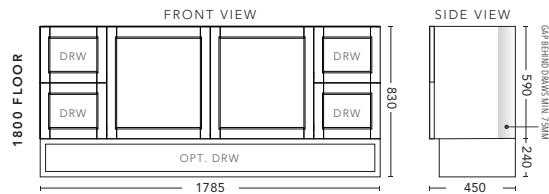

1800mm Double Bowl FLOOR STANDING - DOOR & DRAWER

DOOR & DRAWER CABINET WITH	PRODUCT CODE	RRP
Elite Polymarble Top, Rectangular Bowl	NDD182ELW	$3,032
12mm Corian Top with Ceramic Above Counter Basin	NDD182COW	$3,881
20mm Caesarstone Top with Ceramic Above Counter Basin	NDD182CSW	$3,881
33mm Solid Timber Top with Ceramic Above Counter Basin	NDD182STW	$4,616
No Top	NDD182W	$2,418

ALL DRAWER CABINET WITH	PRODUCT CODE	RRP
Elite Polymarble Top, Rectangular Bowl	NDD182ELF	$3,557
12mm Corian Top with Ceramic Above Counter Basin	NDD182COF	$4,179
20mm Caesarstone Top with Ceramic Above Counter Basin	NDD182CSF	$4,179
33mm Solid Timber Top with Ceramic Above Counter Basin	NDD182STF	$4,914
No Top	NDD182F	$2,968
Smart Drawer Option - ADD	NDD182SD	$602

NOW
(DOOR & DRAWER)