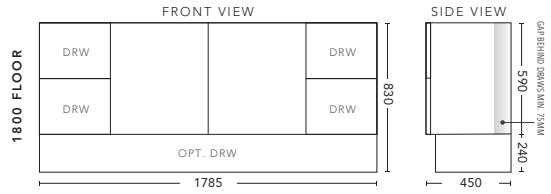

1800mm Single Bowl - FLOOR STANDING

CABINET WITH	PRODUCT CODE	RRP
Elite Polymarble Top, Rectangular Bowl	M181ELW	$2,405
12mm Corian Top with Ceramic Above Counter Basin	M181COW	$3,402
20mm Caesarstone Top with Ceramic Above Counter Basin	M181CSW	$3,402
33mm Solid Timber Top with Ceramic Above Counter Basin	M181STW	$4,137
No Top	M181W	$1,978

CABINET WITH	PRODUCT CODE	RRP
Elite Polymarble Top, Rectangular Bowl	M181ELF	$2,623
12mm Corian Top with Ceramic Above Counter Basin	M181COF	$3,358
20mm Caesarstone Top with Ceramic Above Counter Basin	M181CSF	$4,408
33mm Solid Timber Top with Ceramic Above Counter Basin	M181STF	$4,408
No Top	M181F	$2,154
Smart Drawer Option - ADD	M181SD	$602