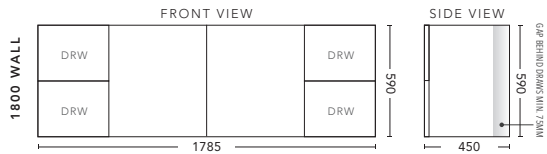

1800mm Double Bowl - WALL HUNG