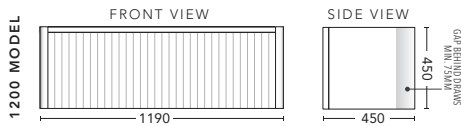

1200mm

CABINET WITH	PRODUCT CODE	RRP
12mm Corian Top with Ceramic Above Counter Basin	I75COW	$2,654
20mm Caesarstone Top with Ceramic Above Counter Basin	I75CSW	$2,854
No Top	I75W	$1,696