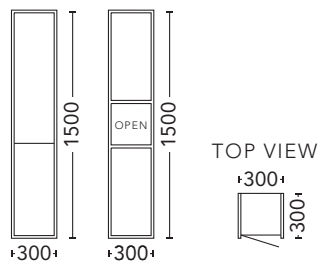

TALL BOYS

SIZE	White Interior		Black Interior	
	PRODUCT CODE	RRP	PRODUCT CODE	RRP
Two Doors Only	TB2D	$1,468	TB2D-BL	$1,571
Two Doors & Open Shelf	TB2DSH	$1,468	TB2DSH-BL	$1,571

ACCESSORIES

	PRODUCT CODE	RRP
LED Drawer Light with Motion Sensor	LEDDLMS	$35
In Drawer Double Power Point with 2 USB Ports	IDDPP	$158
Shaving Cabinet Double Power Point with 2 USB Ports	SCDPP	$129
Under Vanity / Shaving Cabinet Lighting Kit including Transformer	UCLKITD	$498
Optional Dimmer for Under Cabinet Lighting	OPTDIM	$199