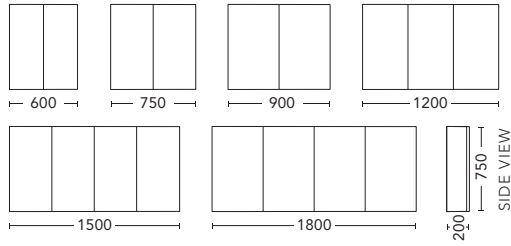

PARIS

HINGE DOOR

SIZE	White Interior		Black Interior	
	PRODUCT CODE	RRP	PRODUCT CODE	RRP
600	PASC60	$790	PASC60-BL	$869
750	PASC75	$834	PASC75-BL	$917
900	PASC90	$890	PASC90-BL	$979
1200	PASC12	$1,153	PASC12-BL	$1,268
1500	PASC15	$1,317	PASC15-BL	$1,413
1800	PASC18	$1,539	PASC18-BL	$1,657