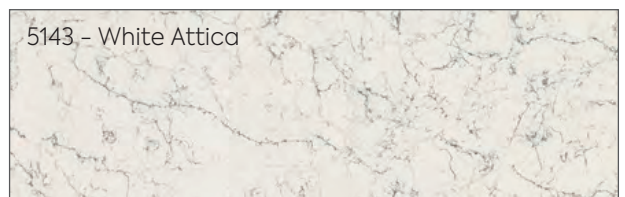

Bench Top Options

Caesarstone® 20mm - other colours are available on request