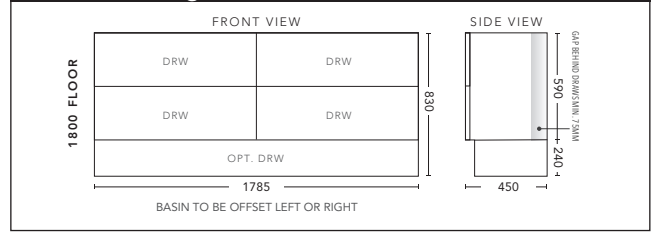

1800mm Single Bowl - FLOOR STANDING

CABINET WITH	PRODUCT CODE	RRP
Elite Polymarble Top, Rectangular Bowl	B181ELF	$3,326
12mm Corian Top with Ceramic Above Counter Basin	B181COF	$3,956
20mm Caesarstone Top with Ceramic Above Counter Basin	B181CSF	$3,956
33mm Solid Timber Top with Ceramic Above Counter Basin	B181STF	$4,481
No Top	B181F	$2,528
Smart Drawer Option - ADD	B181SD	$602