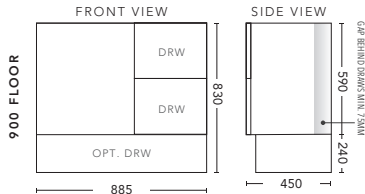

900mm - FLOOR STANDING

CABINET WITH	PRODUCT CODE	RRP
Oxford Ceramic Top, Rectangular Bowl	M90XW	$1,258
Elite Polymarble Top, Rectangular Bowl	M90ELW	$1,258
Premier Polymarble Top, Oval Bowl	M90PRW	$1,258
12mm Corian Top with Ceramic Above Counter Basin	M90COW	$1,783
20mm Caesarstone Top with Ceramic Above Counter Basin	M90CSW	$1,783
33mm Solid Timber Top with Ceramic Above Counter Basin	M90STW	$2,308
No Top	M90W	$1,098

CABINET WITH	PRODUCT CODE	RRP
Oxford Ceramic Top, Rectangular Bowl	M90XF	$1,363
Elite Polymarble Top, Rectangular Bowl	M90ELF	$1,363
Premier Polymarble Top, Oval Bowl	M90PRF	$1,363
12mm Corian Top with Ceramic Above Counter Basin	M90COF	$1,888
20mm Caesarstone Top with Ceramic Above Counter Basin	M90CSF	$1,888
33mm Solid Timber Top with Ceramic Above Counter Basin	M90STF	$2,413
No Top	M90F	$1,208
Smart Drawer Option - ADD	M90SD	$384