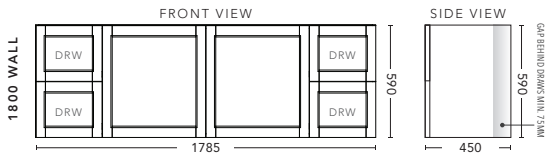

1800mm Double Bowl- WALL HUNG - DOOR & DRAWER