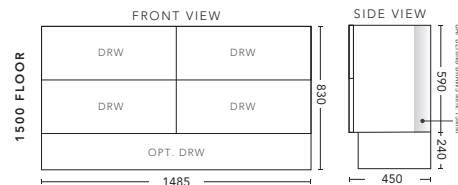

1500mm Double Bowl - FLOOR STANDING

CABINET WITH	PRODUCT CODE	RRP
Elite Polymarble Top, Rectangular Bowl	B152ELF	$3,148
Premier Polymarble Top, Oval Bowl	B152PRF	$3,148
12mm Corian Top with Ceramic Above Counter Basin	B152COF	$3,883
20mm Caesarstone Top with Ceramic Above Counter Basin	B152CSF	$3,883
33mm Solid Timber Top with Ceramic Above Counter Basin	B152STF	$4,408
No Top	B152F	$2,308
Smart Drawer Option - ADD	B152SD	$602