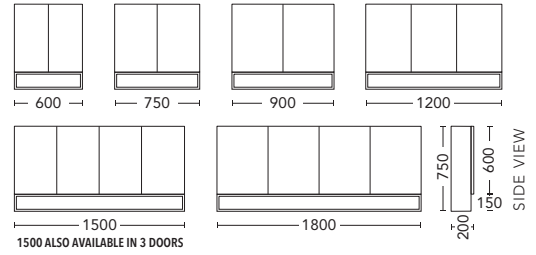

CALAIS

HINGE DOOR

SIZE	White Interior		Black Interior	
	PRODUCT CODE	RRP	PRODUCT CODE	RRP
600	CASC60	$930	CASC60-BL	$1,014
750	CASC75	$1,027	CASC75-BL	$1,121
900	CASC90	$1,098	CASC90-BL	$1,201
1200	CASC12	$1,426	CASC12-BL	$1,466
1500	CASC15	$1,560	CASC15-BL	$1,659
1800	CASC18	$1,783	CASC18-BL	$1,888