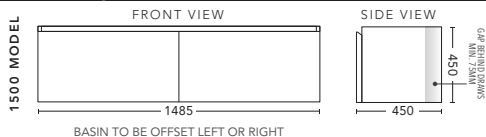

1500mm Single Bowl

CABINET WITH	PRODUCT CODE	RRP
Elite Polymarble Top, Rectangular Bowl	I151ELW	$2,203
12mm Corian Top with Ceramic Above Counter Basin	I151COW	$3,043
20mm Caesarstone Top with Ceramic Above Counter Basin	I151CSW	$3,043
33mm Solid Timber Top with Ceramic Above Counter Basin	I151STW	$3,774
No Top	I151W	$1,758