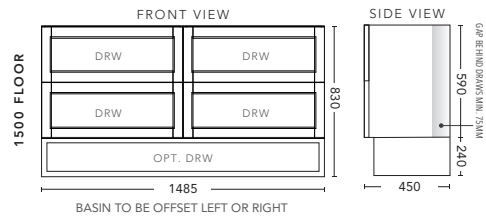

1500mm Single Bowl - FLOOR STANDING - ALL DRAWER

ALL DRAWER CABINET WITH	PRODUCT CODE	RRP
Elite Polymarble Top, Rectangular Bowl	NAD151ELW	$3,032
12mm Corian Top with Ceramic Above Counter Basin	NAD151COW	$3,599
20mm Caesarstone Top with Ceramic Above Counter Basin	NAD151CSW	$3,599
33mm Solid Timber Top with Ceramic Above Counter Basin	NAD151STW	$4,334
No Top	NAD151W	$2,528

ALL DRAWER CABINET WITH	PRODUCT CODE	RRP
Elite Polymarble Top, Rectangular Bowl	NAD151ELF	$3,253
12mm Corian Top with Ceramic Above Counter Basin	NAD151COF	$3,872
20mm Caesarstone Top with Ceramic Above Counter Basin	NAD151CSF	$3,872
33mm Solid Timber Top with Ceramic Above Counter Basin	NAD151STF	$4,607
No Top	NAD151F	$2,847
Smart Drawer Option - ADD	NAD151SD	$602