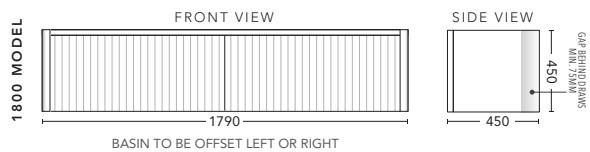

1800mm Double Bowl

CABINET WITH	PRODUCT CODE	RRP
12mm Corian Top with Ceramic Above Counter Basin	I75COW	$3,798
20mm Caesarstone Top with Ceramic Above Counter Basin	I75CSW	$3,998
No Top	I75W	$2,512