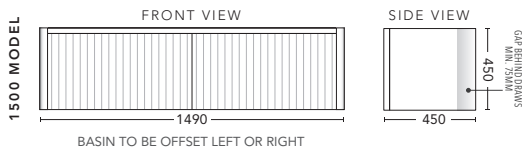

1500mm Single Bowl

CABINET WITH	PRODUCT CODE	RRP
12mm Corian Top with Ceramic Above Counter Basin	I75COW	$3,298
20mm Caesarstone Top with Ceramic Above Counter Basin	I75CSW	$3,598
No Top	I75W	$2,146