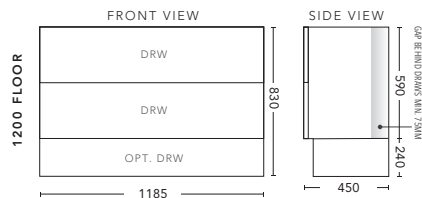

1200mm - FLOOR STANDING

CABINET WITH	PRODUCT CODE	RRP
Oxford Ceramic Top, Rectangular Bowl	B12OXF	$2,098
Elite Polymarble Top, Rectangular Bowl	B12ELF	$2,098
Premier Polymarble Top, Oval Bowl	B12PRF	$2,098
12mm Corian Top with Ceramic Above Counter Basin	B12COF	$2,728
20mm Caesarstone Top with Ceramic Above Counter Basin	B12CSF	$2,728
33mm Solid Timber Top with Ceramic Above Counter Basin	B12STF	$3,463
No Top	B12F	$1,868
Smart Drawer Option - ADD	B12SD	$384