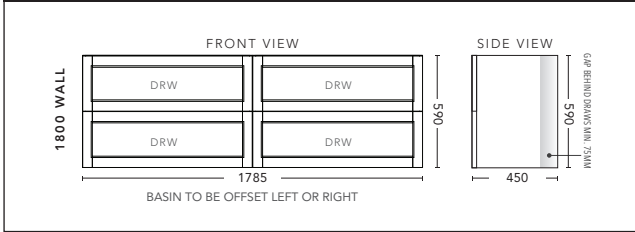

1800mm Single Bowl - WALL HUNG - ALL DRAWER

ALL DRAWER CABINET WITH	PRODUCT CODE	RRP
Elite Polymarble Top, Rectangular Bowl	NAD181ELW	$3,429
12mm Corian Top with Ceramic Above Counter Basin	NAD181COW	$4,158
20mm Caesarstone Top with Ceramic Above Counter Basin	NAD181CSW	$4,158
33mm Solid Timber Top with Ceramic Above Counter Basin	NAD181STW	$4,893
No Top	NAD181W	$2,856