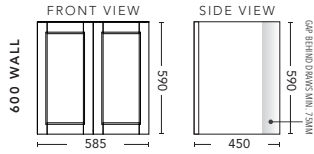

600mm WALL HUNG - DOOR & DRAWER