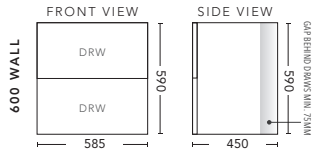

Paris - Available in sizes from 600mm to 1800mm.

Calais - Available in sizes from 600mm to 1800mm.

Arc - Available in 400mm & 600mm (2 Door) sizes.

- 400 size available in left or right hand hinged.
- Door edge will match cabinet colour.

Curve - Available in 400mm & 600mm sizes.

- Both sizes available in left or right hand hinged.
- Door edge will match cabinet colour.

For Drawings and Pricing see page 34

Tall Boys

Features

- Available in any of our Two pack painted or woodgrain finishes.
- Large Doors and adjustable shelves to accommodate those bigger items.
- Push to open Doors.
- Left or Right Hand hinges available.
- Available as 2 door or 2 door with open shelf.

For Drawings and Pricing see page 35

2 Doors with Open Shelf

2 Doors
(NOW Range shown)

LED Mirrors

Features

- Backlit Led Mirror With Defogger
- Dimmable
- On/Off Touch Sensor
- Copper Free

ROUND LED Mirrors		
SIZE	PRODUCT CODE	RRP
600mm Diameter	ILM600	\$490.60
800mm Diameter	ILM800	\$619.30

RECTANGULAR LED Mirrors		
SIZE	PRODUCT CODE	RRP
900mm x 700mm	ILM900	\$595.10
1200mm x 700mm	ILM1200	\$726.00

600mm - WALL HUNG

CABINET WITH	PRODUCT CODE	RRP
Oxford Ceramic Top, Rectangular Bowl	B60OXW	\$1,436
Elite Polymarble Top, Rectangular Bowl	B60ELW	\$1,436
Premier Polymarble Top, Oval Bowl	B60PRW	\$1,436
12mm Corian Top with Ceramic Above Counter Basin	B60COW	\$1,856
20mm Caesarstone Top with Ceramic Above Counter Basin	B60CSW	\$1,856
33mm Solid Timber Top with Ceramic Above Counter Basin	B60STW	\$2,276
No Top	B60W	\$1,208