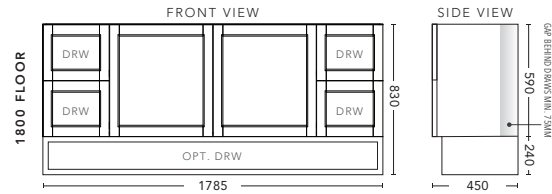

1800mm Single Bowl - FLOOR STANDING - DOOR & DRAWER

DOOR & DRAWER CABINET WITH	PRODUCT CODE	RRP
Elite Polymarble Top, Rectangular Bowl	NDD181ELW	$3,024
12mm Corian Top with Ceramic Above Counter Basin	NDD181COW	$3,776
20mm Caesarstone Top with Ceramic Above Counter Basin	NDD181CSW	$3,776
33mm Solid Timber Top with Ceramic Above Counter Basin	NDD181STW	$4,511
No Top	NDD181W	$2,583

ALL DRAWER CABINET WITH	PRODUCT CODE	RRP
Elite Polymarble Top, Rectangular Bowl	NDD181ELF	$3,463
12mm Corian Top with Ceramic Above Counter Basin	NDD181COF	$4,196
20mm Caesarstone Top with Ceramic Above Counter Basin	NDD181CSF	$4,196
33mm Solid Timber Top with Ceramic Above Counter Basin	NDD181STF	$4,931
No Top	NDD181F	$2,961
Smart Drawer Option - ADD	NDD181SD	$602