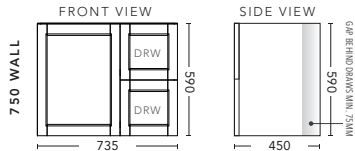

750mm WALL HUNG - DOOR & DRAWER