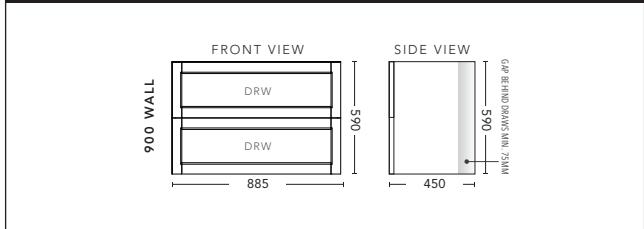

900mm - WALL HUNG - ALL DRAWER

ALL DRAWER CABINET WITH	PRODUCT CODE	RRP
Oxford Ceramic Top, Rectangular Bowl	NAD900XW	$1,989
Elite Polymarble Top, Rectangular Bowl	NAD90ELW	$1,989
Premier Polymarble Top, Oval Bowl	NAD90PRW	$1,989
12mm Corian Top with Ceramic Above Counter Basin	NAD90COW	$2,623
20mm Caesarstone Top with Ceramic Above Counter Basin	NAD90CSW	$2,623
33mm Solid Timber Top with Ceramic Above Counter Basin	NAD90STW	$2,816
No Top	NAD90W	$1,753