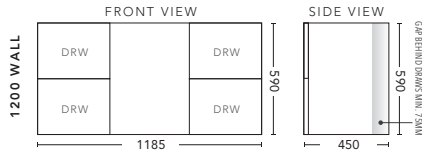

1200mm - WALL HUNG

CABINET WITH	PRODUCT CODE	RRP
Oxford Ceramic Top, Rectangular Bowl	M12OXW	$1,468
Elite Polymarble Top, Rectangular Bowl	M12ELW	$1,573
Premier Polymarble Top, Oval Bowl	M12PRW	$1,573
12mm Corian Top with Ceramic Above Counter Basin	M12COW	$2,098
20mm Caesarstone Top with Ceramic Above Counter Basin	M12CSW	$2,203
33mm Solid Timber Top with Ceramic Above Counter Basin	M12STW	$2,833
No Top	M12W	$1,258