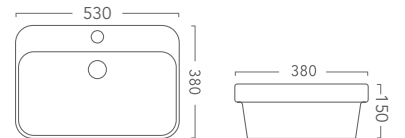

Contour 530 - Semi Inset Basin
Product Codes:
C530 (White)
530mm x 380mm x 150mm