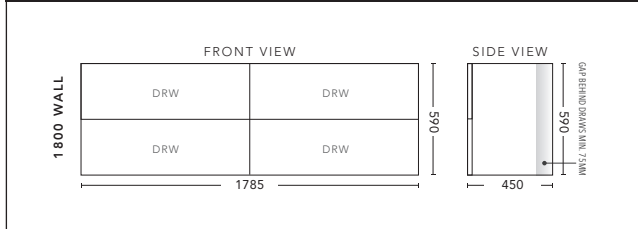

1800mm Double Bowl - WALL HUNG

CABINET WITH	PRODUCT CODE	RRP
Elite Polymarble Top, Rectangular Bowl	B182ELW	$3,347
12mm Corian Top with Ceramic Above Counter Basin	B182COW	$4,082
20mm Caesarstone Top with Ceramic Above Counter Basin	B182CSW	$4,082
33mm Solid Timber Top with Ceramic Above Counter Basin	B182STW	$4,607
No Top	B182W	$2,418