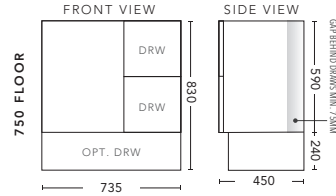

750mm - FLOOR STANDING

CABINET WITH	PRODUCT CODE	RRP
Oxford Ceramic Top, Rectangular Bowl	M75XW	$1,153
Elite Polymarble Top, Rectangular Bowl	M75ELW	$1,153
Premier Polymarble Top, Oval Bowl	M75PRW	$1,153
12mm Corian Top with Ceramic Above Counter Basin	M75COW	$1,678
20mm Caesarstone Top with Ceramic Above Counter Basin	M75CSW	$1,678
33mm Solid Timber Top with Ceramic Above Counter Basin	M75STW	$2,098
No Top	M75W	$988

CABINET WITH	PRODUCT CODE	RRP
Oxford Ceramic Top, Rectangular Bowl	M75XF	$1,258
Elite Polymarble Top, Rectangular Bowl	M75ELF	$1,258
Premier Polymarble Top, Oval Bowl	M75PRF	$1,258
12mm Corian Top with Ceramic Above Counter Basin	M75COF	$1,783
20mm Caesarstone Top with Ceramic Above Counter Basin	M75CSF	$1,783
33mm Solid Timber Top with Ceramic Above Counter Basin	M75STF	$2,203
No Top	M75F	$1,098
Smart Drawer Option - ADD	M75SD	$384