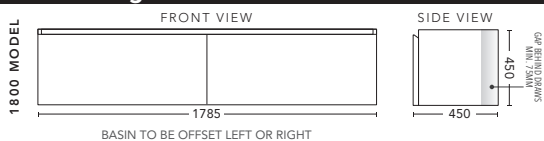

1800mm Single Bowl

CABINET WITH	PRODUCT CODE	RRP
Elite Polymarble Top, Rectangular Bowl	I181ELW	$2,728
12mm Corian Top with Ceramic Above Counter Basin	I181COW	$3,557
20mm Caesarstone Top with Ceramic Above Counter Basin	I181CSW	$3,557
33mm Solid Timber Top with Ceramic Above Counter Basin	I181STW	$4,502
No Top	I181W	$2,178