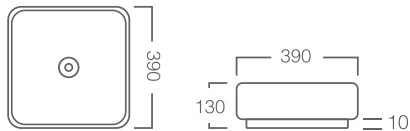

Encore 600 - Above Counter Basin

Product Code:
E600 (White)
600mm x 350mm x 110mm