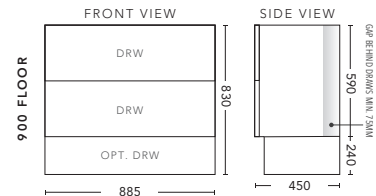

900mm - FLOOR STANDING

CABINET WITH	PRODUCT CODE	RRP
Oxford Ceramic Top, Rectangular Bowl	B90OXF	$1,783
Elite Polymarble Top, Rectangular Bowl	B90ELF	$1,783
Premier Polymarble Top, Oval Bowl	B90PRF	$1,783
12mm Corian Top with Ceramic Above Counter Basin	B90COF	$2,308
20mm Caesarstone Top with Ceramic Above Counter Basin	B90CSF	$2,308
33mm Solid Timber Top with Ceramic Above Counter Basin	B90STF	$2,938
No Top	B90F	$1,570
Smart Drawer Option - ADD	B90SD	$384