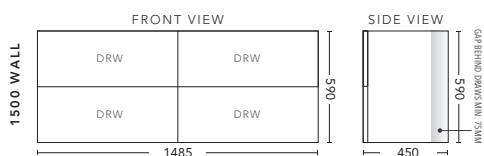

1500mm Double Bowl - WALL HUNG

CABINET WITH	PRODUCT CODE	RRP
Elite Polymarble Top, Rectangular Bowl	B152ELW	$3,043
Premier Polymarble Top, Oval Bowl	B152PRW	$3,043
12mm Corian Top with Ceramic Above Counter Basin	B152COW	$3,778
20mm Caesarstone Top with Ceramic Above Counter Basin	B152CSW	$3,778
33mm Solid Timber Top with Ceramic Above Counter Basin	B152STW	$4,303
No Top	B152W	$2,198