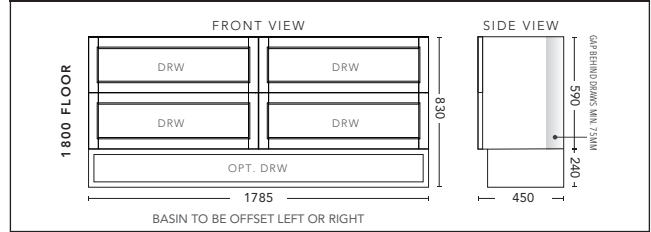

1800mm Single Bowl - FLOOR STANDING - ALL DRAWER

ALL DRAWER CABINET WITH	PRODUCT CODE	RRP
Elite Polymarble Top, Rectangular Bowl	NAD181ELF	$3,620
12mm Corian Top with Ceramic Above Counter Basin	NAD181COF	$4,198
20mm Caesarstone Top with Ceramic Above Counter Basin	NAD181CSF	$4,198
33mm Solid Timber Top with Ceramic Above Counter Basin	NAD181STF	$4,933
No Top	NAD181F	$3,289
Smart Drawer Option - ADD	NAD181SD	$602