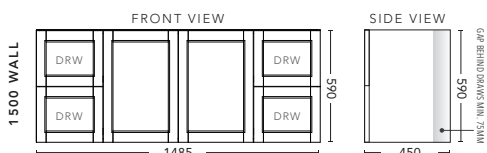

1500mm Double Bowl - WALL HUNG - DOOR & DRAWER

DOOR & DRAWER CABINET WITH	PRODUCT CODE	RRP
Elite Polymarble Top, Rectangular Bowl	NDD152ELW	$2,379
Premier Polymarble Top, Oval Bowl	NDD152PRW	$2,379
12mm Corian Top with Ceramic Above Counter Basin	NDD152COW	$3,410
20mm Caesarstone Top with Ceramic Above Counter Basin	NDD152CSW	$3,410
33mm Solid Timber Top with Ceramic Above Counter Basin	NDD152STW	$4,145
No Top	NDD152W	$2,044