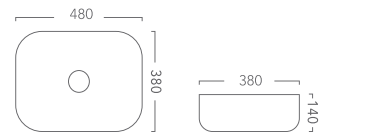

Essence 480 - Above Counter Basin
Product Codes:
E480MB (Matt Black).
480mm x 380mm x 140mm