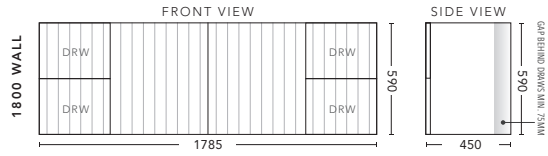

1800mm Single Bowl - WALL HUNG

CABINET WITH	PRODUCT CODE	RRP
Elite Polymarble Top, Rectangular Bowl	MG2P181ELW	$3,539
12mm Corian Top with Ceramic Above Counter Basin	MG2P181COW	$4,085
20mm Caesarstone Top with Ceramic Above Counter Basin	MG2P181CSW	$4,085
33mm Solid Timber Top with Ceramic Above Counter Basin	MG2P181STW	$4,610
No Top	MG2P181W	$3,287