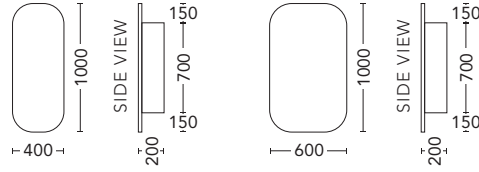

CURVE

SIZE	White Interior		Black Interior	
	PRODUCT CODE	RRP	PRODUCT CODE	RRP
Curve 400 (400 x 1000)	CUSC40	$1,048	CUSC40-BL	$1,130
Curve 600 (600 x 1000)	CUSC60	$1,254	CUSC60-BL	$1,363