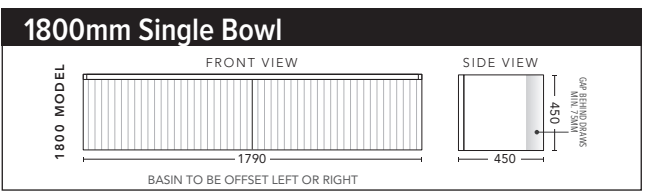

CABINET WITH	PRODUCT CODE	RRP
Elite Polymarble Top, Rectangular Bowl	IG2P181ELW	$3,095
12mm Corian Top with Ceramic Above Counter Basin	IG2P181COW	$3,980
20mm Caesarstone Top with Ceramic Above Counter Basin	IG2P181CSW	$3,980
33mm Solid Timber Top with Ceramic Above Counter Basin	IG2P181STW	$4,931
No Top	IG2P181W	$2,638