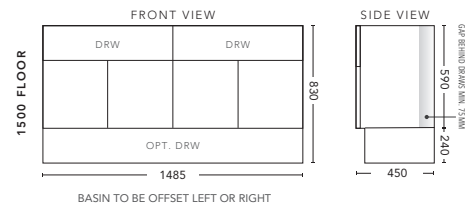

1500mm Single Bowl - FLOOR STANDING

CABINET WITH	PRODUCT CODE	RRP
12mm Corian Top with Ceramic Above Counter Basin	H151COF	$3,232
20mm Caesarstone Top with Ceramic Above Counter Basin	H151CSF	$3,232
33mm Solid Timber Top with Ceramic Above Counter Basin	H151STF	$3,862
No Top	H151F	$2,033
Smart Drawer Option - ADD	H151SD	$602