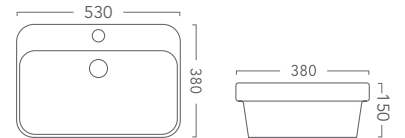

Contour 530 - Semi Inset Basin
Product Codes:
C530 (White)
530mm x 380mm x 150mm