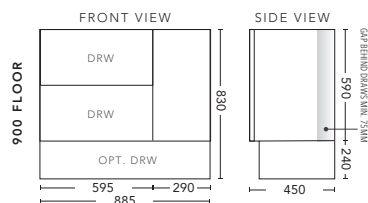

900mm - FLOOR STANDING

CABINET WITH	PRODUCT CODE	RRP
Oxford Ceramic Top, Rectangular Bowl	C90XF	$1,888
Elite Polymarble Top, Rectangular Bowl	C90ELF	$1,888
Premier Polymarble Top, Oval Bowl	C90PRF	$1,888
12mm Corian Top with Ceramic Above Counter Basin	C90COF	$2,302
20mm Caesarstone Top with Ceramic Above Counter Basin	C90CSF	$2,302
33mm Solid Timber Top with Ceramic Above Counter Basin	C90STF	$2,827
No Top	C90F	$1,758
Smart Drawer Option - ADD	C90SD	$384