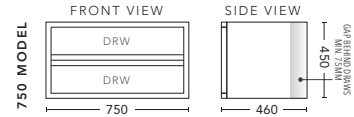

750mm

CABINET WITH	PRODUCT CODE	RRP
12mm Corian Top with Ceramic Above Counter Basin	ZTV75COW	$3,142
20mm Caesarstone Top with Ceramic Above Counter Basin	ZTV75CSW	$3,142
No Top	ZTV75W	$2,409