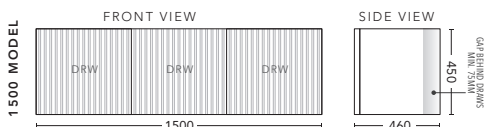

1500mm - Single Bowl

CABINET WITH	PRODUCT CODE	RRP
12mm Corian Top with Ceramic Above Counter Basin	WWG151COW	$3,463
20mm Caesarstone Top with Ceramic Above Counter Basin	WWG151CSW	$3,673
No Top	WWG151W	$2,253