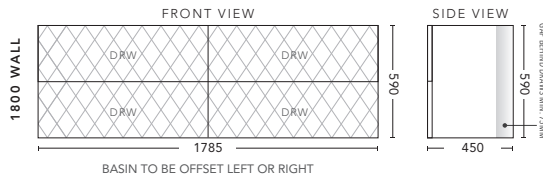

1800mm Single Bowl - WALL HUNG

CABINET WITH	PRODUCT CODE	RRP
Elite Polymarble Top, Rectangular Bowl	Q2P181ELW	$4,502
12mm Corian Top with Ceramic Above Counter Basin	Q2P181COW	$5,351
20mm Caesarstone Top with Ceramic Above Counter Basin	Q2P181CSW	$5,351
33mm Solid Timber Top with Ceramic Above Counter Basin	Q2P181STW	$5,981
No Top	Q2P181W	$3,500