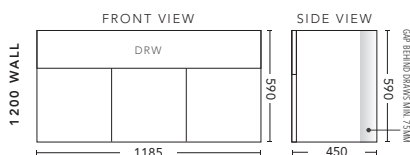

1200mm - WALL HUNG

CABINET WITH	PRODUCT CODE	RRP
12mm Corian Top with Ceramic Above Counter Basin	H12COW	$2,570
20mm Caesarstone Top with Ceramic Above Counter Basin	H12CSW	$2,570
33mm Solid Timber Top with Ceramic Above Counter Basin	H12STW	$3,095
No Top	H12W	$1,483