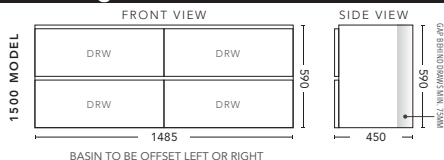

1500mm Single Bowl

TIMBER VENEER CABINET WITH	PRODUCT CODE	RRP
Elite Polymarble Top, Rectangular Bowl	NTV151ELW	$4,123
12mm Corian Top with Ceramic Above Counter Basin	NTV151COW	$4,639
20mm Caesarstone Top with Ceramic Above Counter Basin	NTV151CSW	$4,639
33mm Solid Timber Top with Ceramic Above Counter Basin	NTV151STW	$5,040
No Top	NTV151W	$3,127