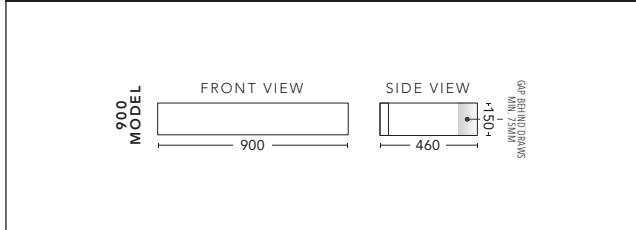

900mm

CABINET WITH	PRODUCT CODE	RRP
12mm Corian Top with Ceramic Above Counter Basin	P90COW	$2,833
20mm Caesarstone Top with Ceramic Above Counter Basin	P90CSW	$2,833
33mm Solid Timber Top with Ceramic Above Counter Basin	P90STW	$3,043
No Top	P90W	$1,868