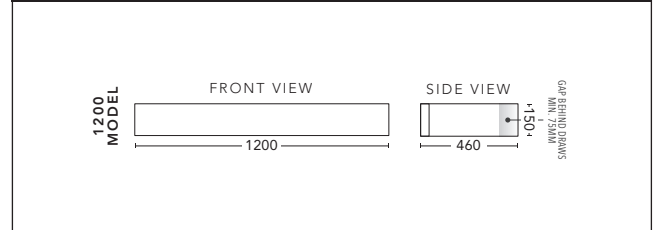

1200mm

CABINET WITH	PRODUCT CODE	RRP
12mm Corian Top with Ceramic Above Counter Basin	P12COW	$3,148
20mm Caesarstone Top with Ceramic Above Counter Basin	P12CSW	$3,148
33mm Solid Timber Top with Ceramic Above Counter Basin	P12STW	$3,463
No Top	P12W	$2,088