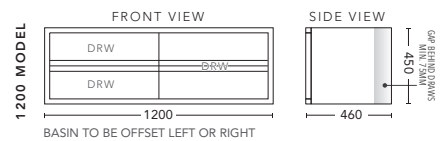

1200mm

CABINET WITH	PRODUCT CODE	RRP
12mm Corian Top with Ceramic Above Counter Basin	ZTV12COW	$4,196
20mm Caesarstone Top with Ceramic Above Counter Basin	ZTV12CSW	$4,196
No Top	ZTV12W	$3,289