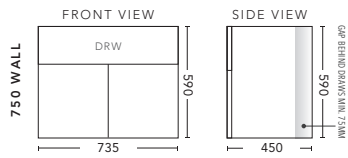

750mm - WALL HUNG

CABINET WITH	PRODUCT CODE	RRP
12mm Corian Top with Ceramic Above Counter Basin	H75COW	$1,888
20mm Caesarstone Top with Ceramic Above Counter Basin	H75CSW	$1,888
33mm Solid Timber Top with Ceramic Above Counter Basin	H75STW	$2,413
No Top	H75W	$1,204