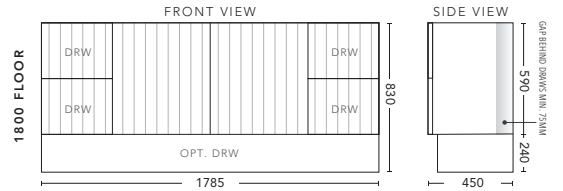

1800mm Single Bowl - FLOOR STANDING

CABINET WITH	PRODUCT CODE	RRP
Elite Polymarble Top, Rectangular Bowl	MG2P181ELF	$3,749
12mm Corian Top with Ceramic Above Counter Basin	MG2P181COF	$4,295
20mm Caesarstone Top with Ceramic Above Counter Basin	MG2P181CSF	$4,295
33mm Solid Timber Top with Ceramic Above Counter Basin	MG2P181STF	$4,820
No Top	MG2P181F	$3,507
Smart Drawer Option - ADD	MG2P181SD	$602