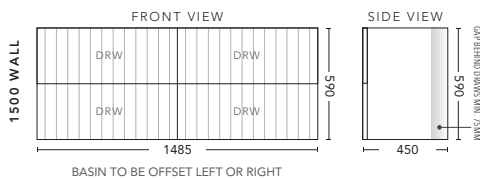

1500mm Single Bowl - WALL HUNG

CABINET WITH	PRODUCT CODE	RRP
Elite Polymarble Top, Rectangular Bowl	BG2P151ELW	$4,164
12mm Corian Top with Ceramic Above Counter Basin	BG2P151COW	$5,036
20mm Caesarstone Top with Ceramic Above Counter Basin	BG2P151CSW	$5,036
33mm Solid Timber Top with Ceramic Above Counter Basin	BG2P151STW	$5,666
No Top	BG2P151W	$3,280