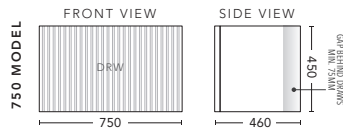

750mm

CABINET WITH	PRODUCT CODE	RRP
12mm Corian Top with Ceramic Above Counter Basin	WWG75COW	$2,308
20mm Caesarstone Top with Ceramic Above Counter Basin	WWG75CSW	$2,308
No Top	WWG75W	$1,538