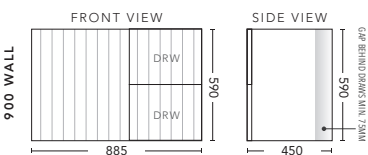

900mm - WALL HUNG

CABINET WITH	PRODUCT CODE	RRP
Oxford Ceramic Top, Rectangular Bowl	MG2P90XW	$2,304
Elite Polymarble Top, Rectangular Bowl	MG2P90ELW	$2,304
Premier Polymarble Top, Oval Bowl	MG2P90PRW	$2,304
12mm Corian Top with Ceramic Above Counter Basin	MG2P90COW	$2,724
20mm Caesarstone Top with Ceramic Above Counter Basin	MG2P90CSW	$2,724
33mm Solid Timber Top with Ceramic Above Counter Basin	MG2P90STW	$3,144
No Top	MG2P90W	$2,143