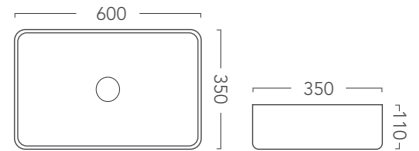

Utopia 520 – Above Counter Basin

Product Code:
U520 (White)
520mm x 330mm x 130mm