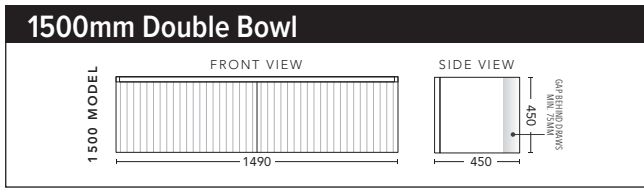

CABINET WITH	PRODUCT CODE	RRP
Elite Polymarble Top, Rectangular Bowl	IG2P152ELW	$2,724
Premier Polymarble Top, Oval Bowl	IG2P152PRW	$2,724
12mm Corian Top with Ceramic Above Counter Basin	IG2P152COW	$3,625
20mm Caesarstone Top with Ceramic Above Counter Basin	IG2P152CSW	$3,625
33mm Solid Timber Top with Ceramic Above Counter Basin	IG2P152STW	$4,198
No Top	IG2P152W	$2,154