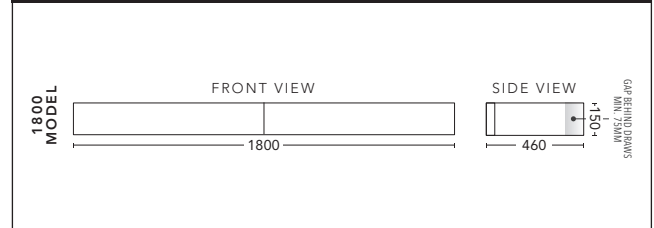

1800mm - Double Bowl

CABINET WITH	PRODUCT CODE	RRP
12mm Corian Top with Ceramic Above Counter Basin	P182COW	$4,706
20mm Caesarstone Top with Ceramic Above Counter Basin	P182CSW	$4,706
33mm Solid Timber Top with Ceramic Above Counter Basin	P182STW	$5,231
No Top	P182W	$3,188