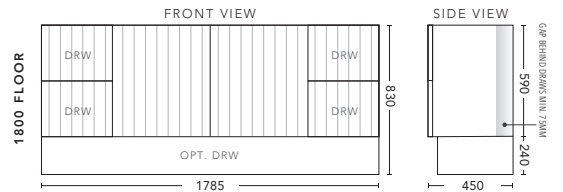

1800mm Double Bowl - FLOOR STANDING

CABINET WITH	PRODUCT CODE	RRP
Elite Polymarble Top, Rectangular Bowl	MG2P182ELF	$3,854
12mm Corian Top with Ceramic Above Counter Basin	MG2P182COF	$4,475
20mm Caesarstone Top with Ceramic Above Counter Basin	MG2P182CSF	$4,475
33mm Solid Timber Top with Ceramic Above Counter Basin	MG2P182STF	$4,998
No Top	MG2P182F	$3,507
Smart Drawer Option - ADD	MG2P182SD	$602