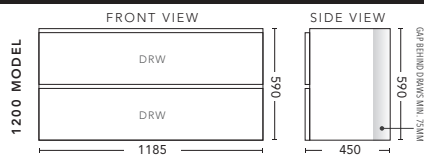

1200mm

TIMBER VENEER CABINET WITH	PRODUCT CODE	RRP
Oxford Ceramic Top, Rectangular Bowl	NTV120XW	$3,324
Elite Polymarble Top, Rectangular Bowl	NTV12ELW	$3,324
Premier Polymarble Top, Oval Bowl	NTV12PRW	$3,324
12mm Corian Top with Ceramic Above Counter Basin	NTV12COW	$3,875
20mm Caesarstone Top with Ceramic Above Counter Basin	NTV12CSW	$3,875
33mm Solid Timber Top with Ceramic Above Counter Basin	NTV12STW	$4,248
No Top	NTV12W	$2,835