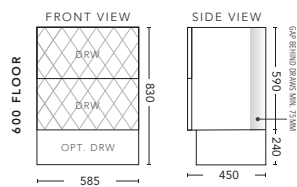

600mm - FLOOR STANDING

CABINET WITH	PRODUCT CODE	RRP
Oxford Ceramic Top, Rectangular Bowl	Q2P60XF	$2,308
Elite Polymarble Top, Rectangular Bowl	Q2P60ELF	$2,308
Premier Polymarble Top, Oval Bowl	Q2P60PRF	$2,308
12mm Corian Top with Ceramic Above Counter Basin	Q2P60COF	$2,927
20mm Caesarstone Top with Ceramic Above Counter Basin	Q2P60CSF	$2,927
33mm Solid Timber Top with Ceramic Above Counter Basin	Q2P60STF	$3,137
No Top	Q2P60F	$2,165
Smart Drawer Option - ADD	Q2P60SD	$384