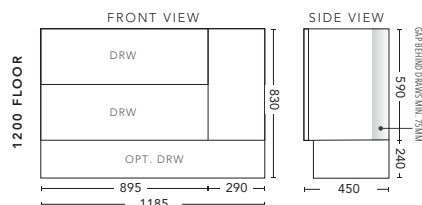

1200mm - FLOOR STANDING

CABINET WITH	PRODUCT CODE	RRP
Oxford Ceramic Top, Rectangular Bowl	C12OXF	$2,190
Elite Polymarble Top, Rectangular Bowl	C12ELF	$2,190
Premier Polymarble Top, Oval Bowl	C12PRF	$2,190
12mm Corian Top with Ceramic Above Counter Basin	C12COF	$2,728
20mm Caesarstone Top with Ceramic Above Counter Basin	C12CSF	$2,728
33mm Solid Timber Top with Ceramic Above Counter Basin	C12STF	$3,253
No Top	C12F	$1,868
Smart Drawer Option - ADD	C12SD	$384