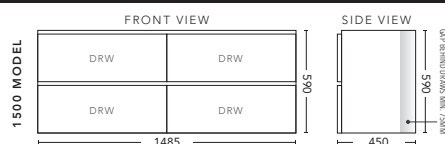

1500mm Double Bowl

TIMBER VENEER CABINET WITH	PRODUCT CODE	RRP
Elite Polymarble Top, Rectangular Bowl	NTV152ELW	$4,123
Premier Polymarble Top, Oval Bowl	NTV152PRW	$4,123
12mm Corian Top with Ceramic Above Counter Basin	NTV152COW	$4,639
20mm Caesarstone Top with Ceramic Above Counter Basin	NTV152CSW	$4,639
33mm Solid Timber Top with Ceramic Above Counter Basin	NTV152STW	$5,040
No Top	NTV152W	$3,127