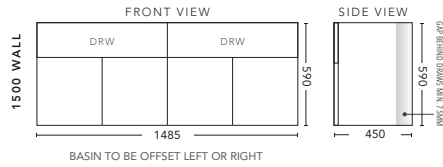

1500mm Single Bowl - WALL HUNG

CABINET WITH	PRODUCT CODE	RRP
12mm Corian Top with Ceramic Above Counter Basin	H151COW	$2,998
20mm Caesarstone Top with Ceramic Above Counter Basin	H151CSW	$2,998
33mm Solid Timber Top with Ceramic Above Counter Basin	H151STW	$3,637
No Top	H151W	$1,703