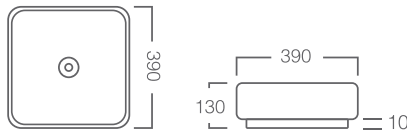

Encore 600 – Above Counter Basin

Product Code:
E600 (White)
600mm x 350mm x 110mm