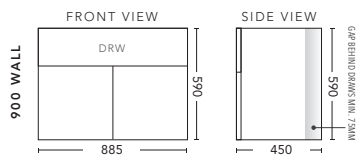

900mm - WALL HUNG

CABINET WITH	PRODUCT CODE	RRP
12mm Corian Top with Ceramic Above Counter Basin	H90COW	$2,024
20mm Caesarstone Top with Ceramic Above Counter Basin	H90CSW	$2,024
33mm Solid Timber Top with Ceramic Above Counter Basin	H90STW	$2,549
No Top	H90W	$1,208