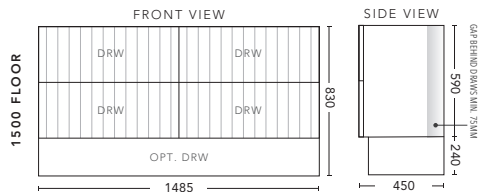

1500mm Double Bowl - FLOOR STANDING

CABINET WITH	PRODUCT CODE	RRP
Elite Polymarble Top, Rectangular Bowl	BG2P152ELF	$4,605
Premier Polymarble Top, Oval Bowl	BG2P152PRF	$4,605
12mm Corian Top with Ceramic Above Counter Basin	BG2P152COF	$5,458
20mm Caesarstone Top with Ceramic Above Counter Basin	BG2P152CSF	$5,458
33mm Solid Timber Top with Ceramic Above Counter Basin	BG2P152STF	$6,088
No Top	BG2P152F	$3,804
Smart Drawer Option - ADD	BG2P152SD	$602