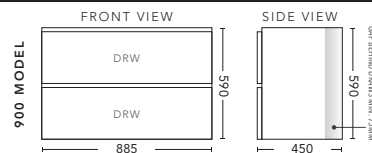

900mm

TIMBER VENEER CABINET WITH	PRODUCT CODE	RRP
Oxford Ceramic Top, Rectangular Bowl	NTV900XW	$2,715
Elite Polymarble Top, Rectangular Bowl	NTV90ELW	$2,715
Premier Polymarble Top, Oval Bowl	NTV90PRW	$2,715
12mm Corian Top with Ceramic Above Counter Basin	NTV90COW	$3,264
20mm Caesarstone Top with Ceramic Above Counter Basin	NTV90CSW	$3,264
33mm Solid Timber Top with Ceramic Above Counter Basin	NTV90STW	$3,669
No Top	NTV90W	$2,406