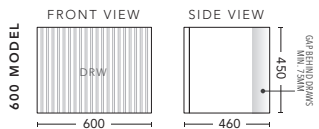

600mm

CABINET WITH	PRODUCT CODE	RRP
12mm Corian Top with Ceramic Above Counter Basin	WWG60COW	$2,251
20mm Caesarstone Top with Ceramic Above Counter Basin	WWG60CSW	$2,251
No Top	WWG60W	$1,428