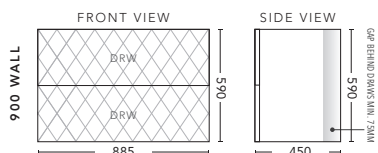

900mm - WALL HUNG

CABINET WITH	PRODUCT CODE	RRP
Oxford Ceramic Top, Rectangular Bowl	Q2P900XW	$2,617
Elite Polymarble Top, Rectangular Bowl	Q2P900ELW	$2,617
Premier Polymarble Top, Oval Bowl	Q2P900PRW	$2,617
12mm Corian Top with Ceramic Above Counter Basin	Q2P900COW	$3,341
20mm Caesarstone Top with Ceramic Above Counter Basin	Q2P900CSW	$3,341
33mm Solid Timber Top with Ceramic Above Counter Basin	Q2P900STW	$3,839
No Top	Q2P90W	$2,198