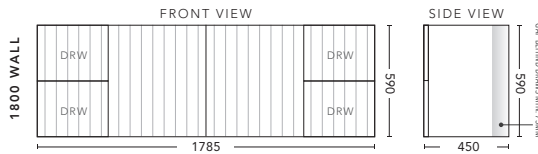

1800mm Double Bowl - WALL HUNG

CABINET WITH	PRODUCT CODE	RRP
Elite Polymarble Top, Rectangular Bowl	MG2P182ELW	$3,644
12mm Corian Top with Ceramic Above Counter Basin	MG2P182COW	$4,198
20mm Caesarstone Top with Ceramic Above Counter Basin	MG2P182CSW	$4,198
33mm Solid Timber Top with Ceramic Above Counter Basin	MG2P182STW	$4,723
No Top	MG2P182W	$3,287