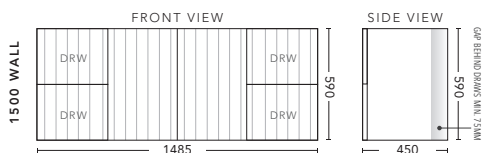

1500mm Double Bowl - WALL HUNG

CABINET WITH	PRODUCT CODE	RRP
Elite Polymarble Top, Rectangular Bowl	MG2P152ELW	$3,434
Premier Polymarble Top, Oval Bowl	MG2P152PRW	$3,434
12mm Corian Top with Ceramic Above Counter Basin	MG2P152COW	$3,980
20mm Caesarstone Top with Ceramic Above Counter Basin	MG2P152CSW	$3,980
33mm Solid Timber Top with Ceramic Above Counter Basin	MG2P152STW	$4,505
No Top	MG2P152W	$3,045