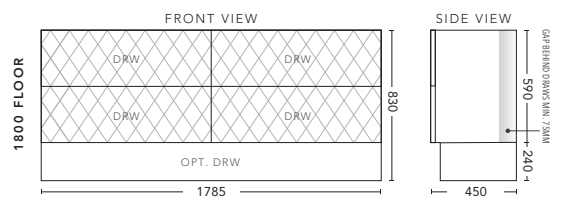

1800mm Double Bowl - FLOOR STANDING

CABINET WITH	PRODUCT CODE	RRP
Elite Polymarble Top, Rectangular Bowl	Q2P182ELF	$4,607
12mm Corian Top with Ceramic Above Counter Basin	Q2P182COF	$5,857
20mm Caesarstone Top with Ceramic Above Counter Basin	Q2P182CSF	$5,857
33mm Solid Timber Top with Ceramic Above Counter Basin	Q2P182STF	$6,298
No Top	Q2P182F	$3,958
Smart Drawer Option - ADD	Q2P182SD	$602