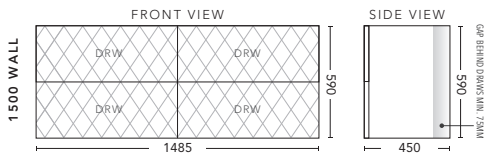

1500mm Double Bowl - WALL HUNG

CABINET WITH	PRODUCT CODE	RRP
Elite Polymarble Top, Rectangular Bowl	Q2P152ELW	$4,494
Premier Polymarble Top, Oval Bowl	Q2P152PRW	$4,494
12mm Corian Top with Ceramic Above Counter Basin	Q2P152COW	$5,248
20mm Caesarstone Top with Ceramic Above Counter Basin	Q2P152CSW	$5,248
33mm Solid Timber Top with Ceramic Above Counter Basin	Q2P152STW	$5,878
No Top	Q2P152W	$3,518