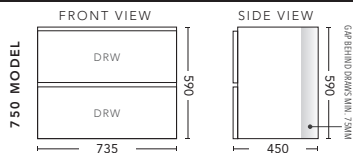

750mm

TIMBER VENEER CABINET WITH	PRODUCT CODE	RRP
Oxford Ceramic Top, Rectangular Bowl	NTV750XW	$2,469
Elite Polymarble Top, Rectangular Bowl	NTV75ELW	$2,469
Premier Polymarble Top, Oval Bowl	NTV75PRW	$2,469
12mm Corian Top with Ceramic Above Counter Basin	NTV75COW	$3,015
20mm Caesarstone Top with Ceramic Above Counter Basin	NTV75CSW	$3,015
33mm Solid Timber Top with Ceramic Above Counter Basin	NTV75STW	$3,367
No Top	NTV75W	$2,265