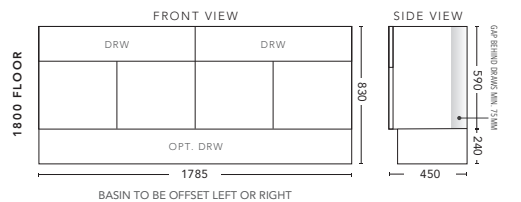

1800mm Double Bowl - FLOOR STANDING

CABINET WITH	PRODUCT CODE	RRP
12mm Corian Top with Ceramic Above Counter Basin	H182COF	$4,078
20mm Caesarstone Top with Ceramic Above Counter Basin	H182CSF	$4,078
33mm Solid Timber Top with Ceramic Above Counter Basin	H182STF	$4,708
No Top	H182F	$2,191
Smart Drawer Option - ADD	H182SD	$602