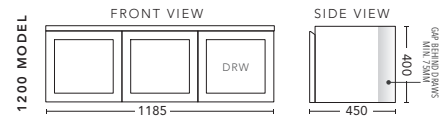

1200mm

CABINET WITH	PRODUCT CODE	RRP
Oxford Ceramic Top, Rectangular Bowl	V2P120XW	$2,304
Elite Polymarble Top, Rectangular Bowl	V2P12ELW	$2,304
Premier Polymarble Top, Oval Bowl	V2P12PRW	$2,304
12mm Corian Top with Ceramic Above Counter Basin	V2P12COW	$2,814
20mm Caesarstone Top with Ceramic Above Counter Basin	V2P12CSW	$2,814
33mm Solid Timber Top with Ceramic Above Counter Basin	V2P12STW	$3,129
No Top	V2P12W	$1,973