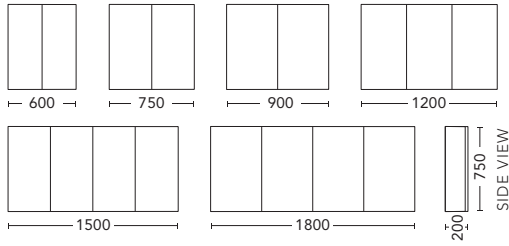

PARIS

HINGE DOOR

SIZE	White Interior		Black Interior	
	PRODUCT CODE	RRP	PRODUCT CODE	RRP
600	PASC60	$790	PASC60-BL	$869
750	PASC75	$834	PASC75-BL	$917
900	PASC90	$890	PASC90-BL	$979
1200	PASC12	$1,153	PASC12-BL	$1,268
1500	PASC15	$1,317	PASC15-BL	$1,413
1800	PASC18	$1,539	PASC18-BL	$1,657