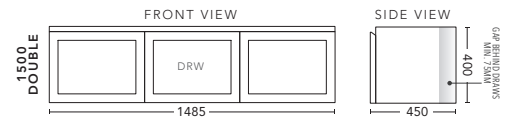

1500mm - Double Bowl

CABINET WITH	PRODUCT CODE	RRP
Elite Polymarble Top, Rectangular Bowl	V2P152ELW	$2,623
Premier Polymarble Top, Oval Bowl	V2P152PRW	$2,623
12mm Corian Top with Ceramic Above Counter Basin	V2P152COW	$3,347
20mm Caesarstone Top with Ceramic Above Counter Basin	V2P152CSW	$3,347
33mm Solid Timber Top with Ceramic Above Counter Basin	V2P152STW	$3,767
No Top	V2P152W	$2,198