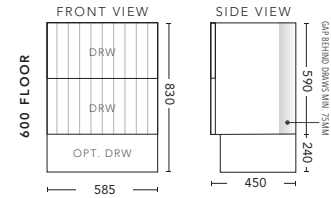

600mm - FLOOR STANDING

CABINET WITH	PRODUCT CODE	RRP
Oxford Ceramic Top, Rectangular Bowl	BG2P60XF	$2,308
Elite Polymarble Top, Rectangular Bowl	BG2P60ELF	$2,308
Premier Polymarble Top, Oval Bowl	BG2P60PRF	$2,308
12mm Corian Top with Ceramic Above Counter Basin	BG2P60COF	$2,927
20mm Caesarstone Top with Ceramic Above Counter Basin	BG2P60CSF	$2,927
33mm Solid Timber Top with Ceramic Above Counter Basin	BG2P60STF	$3,137
No Top	BG2P60F	$2,164
Smart Drawer Option - ADD	BG2P60SD	$384