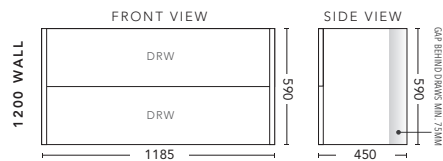

1200mm - WALL HUNG

CABINET WITH	PRODUCT CODE	RRP
Oxford Ceramic Top	S2P12OXW	$3,378
Elite Polymarble Top	S2P12ELW	$3,378
Premier Polymarble Top	S2P12PRW	$3,378
12mm Corian Top with Ceramic Above Counter Basin	S2P12COW	$3,898
20mm Caesarstone Top with Ceramic Above Counter Basin	S2P12CSW	$3,898
25mm Solid Timber Top with Ceramic Above Counter Basin	S2P12STW	$4,378
No Top	S2P12W	$3,132