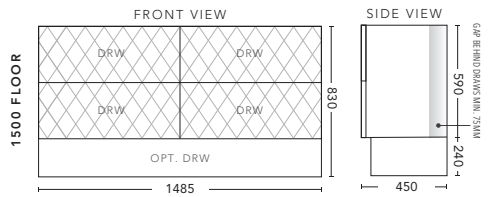

1500mm Double Bowl - FLOOR STANDING

CABINET WITH	PRODUCT CODE	RRP
Elite Polymarble Top, Rectangular Bowl	Q2P152ELF	$4,605
Premier Polymarble Top, Oval Bowl	Q2P152PRF	$4,605
12mm Corian Top with Ceramic Above Counter Basin	Q2P152COF	$5,458
20mm Caesarstone Top with Ceramic Above Counter Basin	Q2P152CSF	$5,458
33mm Solid Timber Top with Ceramic Above Counter Basin	Q2P152STF	$6,088
No Top	Q2P152F	$3,804
Smart Drawer Option - ADD	Q2P152SD	$602