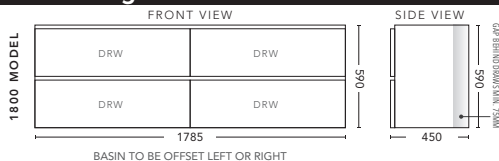

1800mm Single Bowl

TIMBER VENEER CABINET WITH	PRODUCT CODE	RRP
Elite Polymarble Top, Rectangular Bowl	NTV181ELW	$4,915
12mm Corian Top with Ceramic Above Counter Basin	NTV181COW	$5,479
20mm Caesarstone Top with Ceramic Above Counter Basin	NTV181CSW	$5,479
33mm Solid Timber Top with Ceramic Above Counter Basin	NTV181STW	$6,047
No Top	NTV181W	$3,652