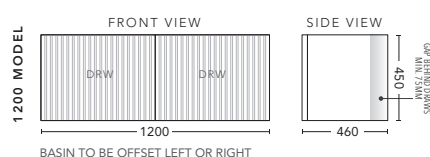

1200mm

CABINET WITH	PRODUCT CODE	RRP
12mm Corian Top with Ceramic Above Counter Basin	WWG12COW	$2,938
20mm Caesarstone Top with Ceramic Above Counter Basin	WWG12CSW	$2,938
No Top	WWG12W	$1,921