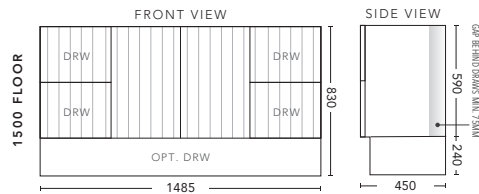

1500mm Double Bowl - FLOOR STANDING

CABINET WITH	PRODUCT CODE	RRP
Elite Polymarble Top, Rectangular Bowl	MG2P152ELF	$3,620
Premier Polymarble Top, Oval Bowl	MG2P152PRF	$3,620
12mm Corian Top with Ceramic Above Counter Basin	MG2P152COF	$4,179
20mm Caesarstone Top with Ceramic Above Counter Basin	MG2P152CSF	$4,179
33mm Solid Timber Top with Ceramic Above Counter Basin	MG2P152STF	$4,704
No Top	MG2P152F	$3,045
Smart Drawer Option - ADD	MG2P152SD	$602