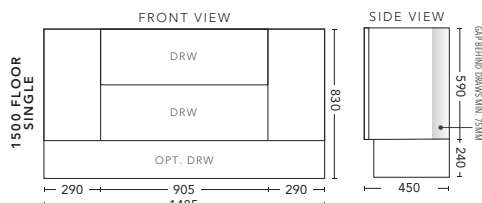

1500mm Single Bowl - FLOOR STANDING

CABINET WITH	PRODUCT CODE	RRP
Elite Polymarble Top, Rectangular Bowl	C151ELF	$2,468
12mm Corian Top with Ceramic Above Counter Basin	C151COF	$3,232
20mm Caesarstone Top with Ceramic Above Counter Basin	C151CSF	$3,232
33mm Solid Timber Top with Ceramic Above Counter Basin	C151STF	$3,862
No Top	C151F	$2,191
Smart Drawer Option - ADD	C151SD	$602