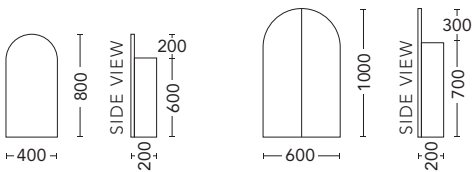

ARC

SIZE	White Interior		Black Interior	
	PRODUCT CODE	RRP	PRODUCT CODE	RRP
Arc 400 (400 x 800)	ARSC40	$974	ARSC40-BL	$1,048
Arc 600 (600 x 1000)	ARSC60	$1,111	ARSC60-BL	$1,212