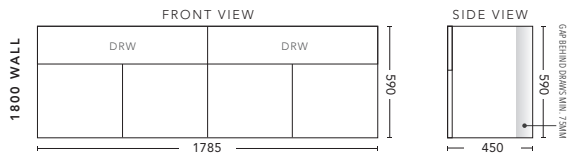

1800mm Double Bowl - WALL HUNG

CABINET WITH	PRODUCT CODE	RRP
12mm Corian Top with Ceramic Above Counter Basin	H182COW	$3,778
20mm Caesarstone Top with Ceramic Above Counter Basin	H182CSW	$3,778
33mm Solid Timber Top with Ceramic Above Counter Basin	H182STW	$4,408
No Top	H182W	$2,088