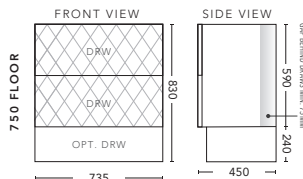

750mm - FLOOR STANDING

CABINET WITH	PRODUCT CODE	RRP
Oxford Ceramic Top, Rectangular Bowl	Q2P750XF	$2,505
Elite Polymarble Top, Rectangular Bowl	Q2P750ELF	$2,505
Premier Polymarble Top, Oval Bowl	Q2P750PRF	$2,505
12mm Corian Top with Ceramic Above Counter Basin	Q2P750COF	$3,131
20mm Caesarstone Top with Ceramic Above Counter Basin	Q2P750CSF	$3,131
33mm Solid Timber Top with Ceramic Above Counter Basin	Q2P750STF	$3,446
No Top	Q2P75F	$2,308
Smart Drawer Option - ADD	Q2P75SD	$384