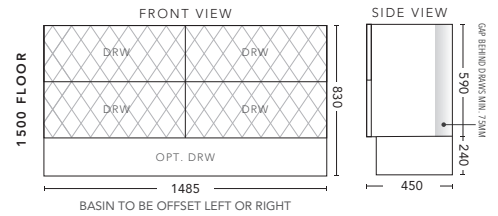

1500mm Single Bowl - FLOOR STANDING

CABINET WITH	PRODUCT CODE	RRP
Elite Polymarble Top, Rectangular Bowl	Q2P151ELF	$4,486
12mm Corian Top with Ceramic Above Counter Basin	Q2P151COF	$5,244
20mm Caesarstone Top with Ceramic Above Counter Basin	Q2P151CSF	$5,244
33mm Solid Timber Top with Ceramic Above Counter Basin	Q2P151STF	$5,874
No Top	Q2P151F	$3,518
Smart Drawer Option - ADD	Q2P151SD	$602