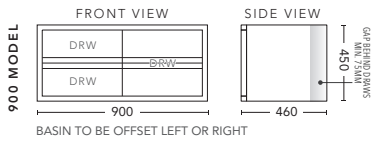

900mm

CABINET WITH	PRODUCT CODE	RRP
12mm Corian Top with Ceramic Above Counter Basin	ZTV90COW	$3,444
20mm Caesarstone Top with Ceramic Above Counter Basin	ZTV90CSW	$3,444
No Top	ZTV90W	$2,625