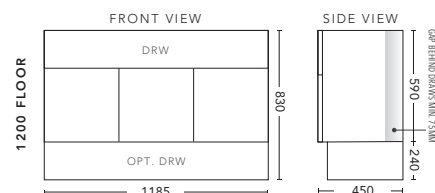

1200mm - FLOOR STANDING

CABINET WITH	PRODUCT CODE	RRP
12mm Corian Top with Ceramic Above Counter Basin	H12COF	$2,728
20mm Caesarstone Top with Ceramic Above Counter Basin	H12CSF	$2,728
33mm Solid Timber Top with Ceramic Above Counter Basin	H12STF	$3,253
No Top	H12F	$1,758
Smart Drawer Option - ADD	H12SD	$384