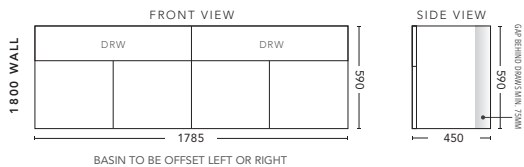

1800mm Single Bowl - WALL HUNG

CABINET WITH	PRODUCT CODE	RRP
12mm Corian Top with Ceramic Above Counter Basin	H181COW	$3,564
20mm Caesarstone Top with Ceramic Above Counter Basin	H181CSW	$3,564
33mm Solid Timber Top with Ceramic Above Counter Basin	H181STW	$4,194
No Top	H181W	$2,028