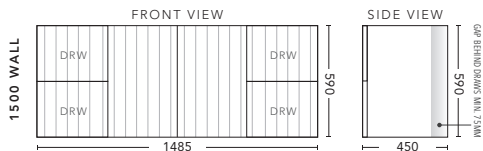

1500mm Single Bowl - WALL HUNG

CABINET WITH	PRODUCT CODE	RRP
Elite Polymarble Top, Rectangular Bowl	MG2P151ELW	$3,329
12mm Corian Top with Ceramic Above Counter Basin	MG2P151COW	$3,875
20mm Caesarstone Top with Ceramic Above Counter Basin	MG2P151CSW	$3,875
33mm Solid Timber Top with Ceramic Above Counter Basin	MG2P151STW	$4,400
No Top	MG2P151W	$3,045