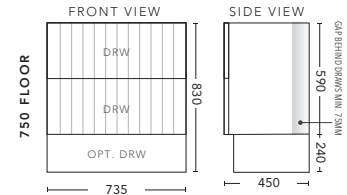

750mm - FLOOR STANDING

CABINET WITH	PRODUCT CODE	RRP
Oxford Ceramic Top, Rectangular Bowl	BG2P75XF	$2,505
Elite Polymarble Top, Rectangular Bowl	BG2P75ELF	$2,505
Premier Polymarble Top, Oval Bowl	BG2P75PRF	$2,505
12mm Corian Top with Ceramic Above Counter Basin	BG2P75COF	$3,131
20mm Caesarstone Top with Ceramic Above Counter Basin	BG2P75CSF	$3,131
33mm Solid Timber Top with Ceramic Above Counter Basin	BG2P75STF	$3,446
No Top	BG2P75F	$2,308
Smart Drawer Option - ADD	BG2P75SD	$384