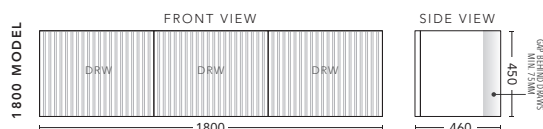

1800mm - Double Bowl

CABINET WITH	PRODUCT CODE	RRP
12mm Corian Top with Ceramic Above Counter Basin	WWG182COW	$4,198
20mm Caesarstone Top with Ceramic Above Counter Basin	WWG182CSW	$4,198
No Top	WWG182W	$2,653