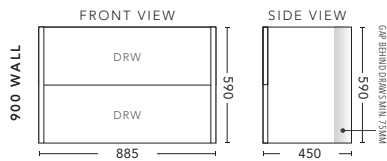

900mm - WALL HUNG

CABINET WITH	PRODUCT CODE	RRP
Oxford Ceramic Top	S2P90OXW	$2,886
Elite Polymarble Top	S2P90ELW	$2,886
Premier Polymarble Top	S2P90PRW	$2,886
12mm Corian Top with Ceramic Above Counter Basin	S2P90COW	$3,498
20mm Caesarstone Top with Ceramic Above Counter Basin	S2P90CSW	$3,498
25mm Solid Timber Top with Ceramic Above Counter Basin	S2P90STW	$3,886
No Top	S2P90W	$2,680