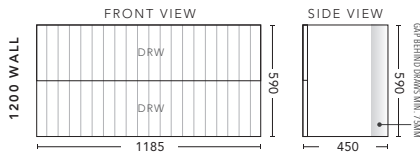

1200mm - WALL HUNG

CABINET WITH	PRODUCT CODE	RRP
Oxford Ceramic Top, Rectangular Bowl	BG2P12OXW	$3,039
Elite Polymarble Top, Rectangular Bowl	BG2P12ELW	$3,039
Premier Polymarble Top, Oval Bowl	BG2P12PRW	$3,039
12mm Corian Top with Ceramic Above Counter Basin	BG2P12COW	$3,713
20mm Caesarstone Top with Ceramic Above Counter Basin	BG2P12CSW	$3,713
33mm Solid Timber Top with Ceramic Above Counter Basin	BG2P12STW	$4,343
No Top	BG2P12W	$2,633