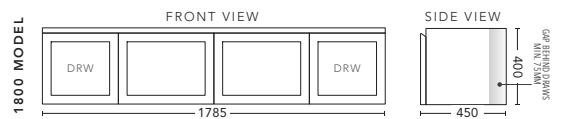

1800mm - Double Bowl

CABINET WITH	PRODUCT CODE	RRP
Elite Polymarble Top, Rectangular Bowl	V2P182ELW	$3,253
12mm Corian Top with Ceramic Above Counter Basin	V2P182COW	$3,988
20mm Caesarstone Top with Ceramic Above Counter Basin	V2P182CSW	$3,988
33mm Solid Timber Top with Ceramic Above Counter Basin	V2P182STW	$4,408
No Top	V2P182W	$2,748