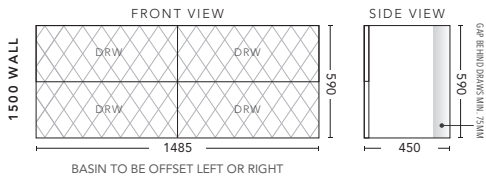

1500mm Single Bowl - WALL HUNG

CABINET WITH	PRODUCT CODE	RRP
Elite Polymarble Top, Rectangular Bowl	Q2P151ELW	$4,164
12mm Corian Top with Ceramic Above Counter Basin	Q2P151COW	$5,036
20mm Caesarstone Top with Ceramic Above Counter Basin	Q2P151CSW	$5,036
33mm Solid Timber Top with Ceramic Above Counter Basin	Q2P151STW	$5,666
No Top	Q2P151W	$3,280