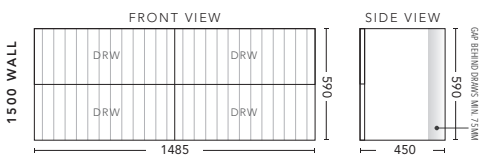

1500mm Double Bowl - WALL HUNG

CABINET WITH	PRODUCT CODE	RRP
Elite Polymarble Top, Rectangular Bowl	BG2P152ELW	$4,494
Premier Polymarble Top, Oval Bowl	BG2P152PRW	$4,494
12mm Corian Top with Ceramic Above Counter Basin	BG2P152COW	$5,248
20mm Caesarstone Top with Ceramic Above Counter Basin	BG2P152CSW	$5,248
33mm Solid Timber Top with Ceramic Above Counter Basin	BG2P152STW	$5,878
No Top	BG2P152W	$3,518