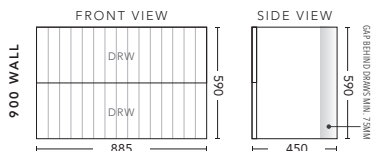

900mm - WALL HUNG

CABINET WITH	PRODUCT CODE	RRP
Oxford Ceramic Top, Rectangular Bowl	BG2P90XW	$2,617
Elite Polymarble Top, Rectangular Bowl	BG2P90ELW	$2,617
Premier Polymarble Top, Oval Bowl	BG2P90PRW	$2,617
12mm Corian Top with Ceramic Above Counter Basin	BG2P90COW	$3,314
20mm Caesarstone Top with Ceramic Above Counter Basin	BG2P90CSW	$3,314
33mm Solid Timber Top with Ceramic Above Counter Basin	BG2P90STW	$3,839
No Top	BG2P90W	$2,198