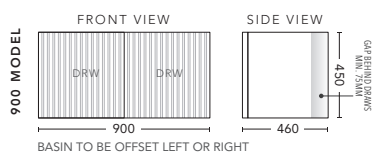

900mm

CABINET WITH	PRODUCT CODE	RRP
12mm Corian Top with Ceramic Above Counter Basin	WWG90COW	$2,518
20mm Caesarstone Top with Ceramic Above Counter Basin	WWG90CSW	$2,518
No Top	WWG90W	$1,641