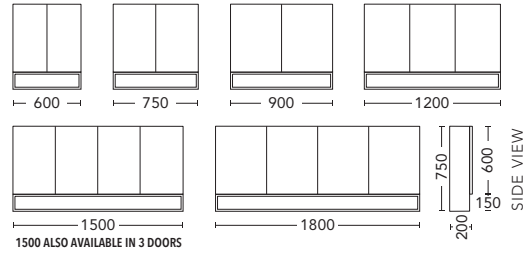

CALAIS

HINGE DOOR

SIZE	White Interior		Black Interior	
	PRODUCT CODE	RRP	PRODUCT CODE	RRP
600	CASC60	$930	CASC60-BL	$1,014
750	CASC75	$1,027	CASC75-BL	$1,121
900	CASC90	$1,098	CASC90-BL	$1,201
1200	CASC12	$1,426	CASC12-BL	$1,466
1500	CASC15	$1,560	CASC15-BL	$1,659
1800	CASC18	$1,783	CASC18-BL	$1,888