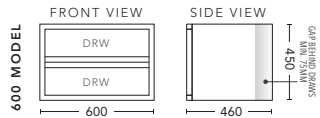

600mm

CABINET WITH	PRODUCT CODE	RRP
12mm Corian Top with Ceramic Above Counter Basin	ZTV60COW	$2,938
20mm Caesarstone Top with Ceramic Above Counter Basin	ZTV60CSW	$2,938
No Top	ZTV60W	$2,297