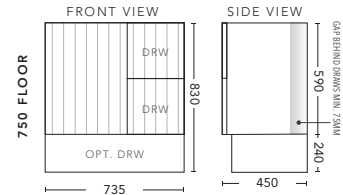

750mm - FLOOR STANDING

CABINET WITH	PRODUCT CODE	RRP
Oxford Ceramic Top, Rectangular Bowl	MG2P75XF	$2,287
Elite Polymarble Top, Rectangular Bowl	MG2P75ELF	$2,287
Premier Polymarble Top, Oval Bowl	MG2P75PRF	$2,287
12mm Corian Top with Ceramic Above Counter Basin	MG2P75COF	$2,814
20mm Caesarstone Top with Ceramic Above Counter Basin	MG2P75CSF	$2,814
33mm Solid Timber Top with Ceramic Above Counter Basin	MG2P75STF	$3,129
No Top	MG2P75F	$2,121
Smart Drawer Option - ADD	MG2P75SD	$384