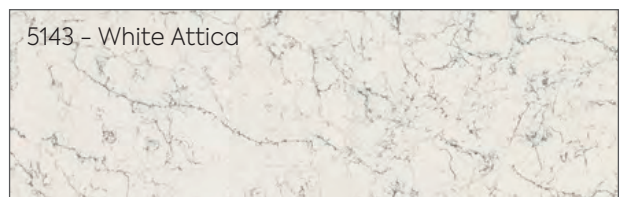

Bench Top Options

Caesarstone® 20mm - other colours are available on request