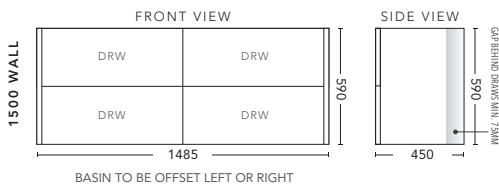

1500mm - Single Bowl - WALL HUNG

CABINET WITH	PRODUCT CODE	RRP
Elite Polymarble Top	S2P151ELW	$4,498
12mm Corian Top with Ceramic Above Counter Basin	S2P151COW	$4,926
20mm Caesarstone Top with Ceramic Above Counter Basin	S2P151CSW	$4,926
25mm Solid Timber Top with Ceramic Above Counter Basin	S2P151STW	$5,496
No Top	S2P151W	$3,998