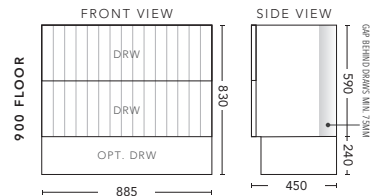

900mm - FLOOR STANDING

CABINET WITH	PRODUCT CODE	RRP
Oxford Ceramic Top, Rectangular Bowl	BG2P90XF	$2,762
Elite Polymarble Top, Rectangular Bowl	BG2P90ELF	$2,762
Premier Polymarble Top, Oval Bowl	BG2P90PRF	$2,762
12mm Corian Top with Ceramic Above Counter Basin	BG2P90COF	$3,463
20mm Caesarstone Top with Ceramic Above Counter Basin	BG2P90CSF	$3,463
33mm Solid Timber Top with Ceramic Above Counter Basin	BG2P90STF	$3,988
No Top	BG2P90F	$2,418
Smart Drawer Option - ADD	BG2P90SD	$384