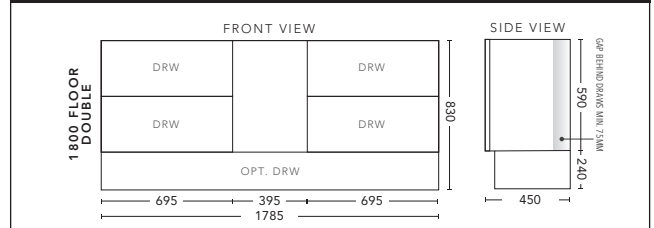

1800mm Double Bowl - FLOOR STANDING

CABINET WITH	PRODUCT CODE	RRP
Elite Polymarble Top, Rectangular Bowl	C182ELF	$3,037
12mm Corian Top with Ceramic Above Counter Basin	C182COF	$4,078
20mm Caesarstone Top with Ceramic Above Counter Basin	C182CSF	$4,078
33mm Solid Timber Top with Ceramic Above Counter Basin	C182STF	$4,813
No Top	C182F	$2,363
Smart Drawer Option - ADD	C182SD	$602