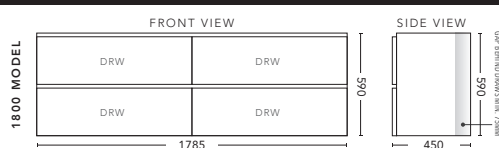

1800mm Double Bowl

TIMBER VENEER CABINET WITH	PRODUCT CODE	RRP
Elite Polymarble Top, Rectangular Bowl	NTV182ELW	$4,915
12mm Corian Top with Ceramic Above Counter Basin	NTV182COW	$5,479
20mm Caesarstone Top with Ceramic Above Counter Basin	NTV182CSW	$5,479
33mm Solid Timber Top with Ceramic Above Counter Basin	NTV182STW	$6,047
No Top	NTV182W	$3,652