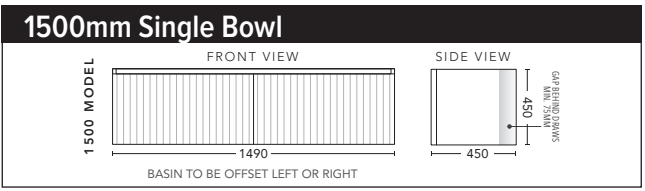

CABINET WITH	PRODUCT CODE	RRP
Elite Polymarble Top, Rectangular Bowl	IG2P151ELW	$2,713
12mm Corian Top with Ceramic Above Counter Basin	IG2P151COW	$3,562
20mm Caesarstone Top with Ceramic Above Counter Basin	IG2P151CSW	$3,562
33mm Solid Timber Top with Ceramic Above Counter Basin	IG2P151STW	$4,093
No Top	IG2P151W	$2,154