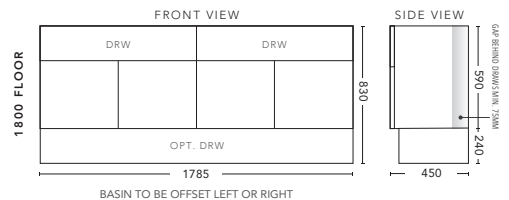

1800mm Single Bowl - FLOOR STANDING

CABINET WITH	PRODUCT CODE	RRP
12mm Corian Top with Ceramic Above Counter Basin	H181COF	$3,814
20mm Caesarstone Top with Ceramic Above Counter Basin	H181CSF	$3,814
33mm Solid Timber Top with Ceramic Above Counter Basin	H181STF	$4,444
No Top	H181F	$2,308
Smart Drawer Option - ADD	H181SD	$602