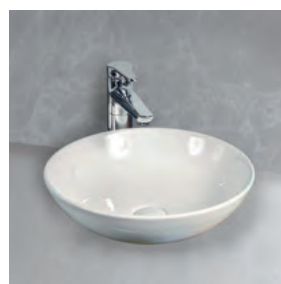

Ceramic Basins

All Basins Including Matt Black and Matt White are included in the price of the Vanity.
Basins may also be purchased separately.

Halo 360 - Semi Inset Basin or
Above Counter Basin
Product Code:
H360 (White)
360mm x 360mm x 115mm