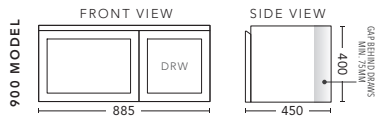

900mm

CABINET WITH	PRODUCT CODE	RRP
Oxford Ceramic Top, Rectangular Bowl	V2P900XW	$1,993
Elite Polymarble Top, Rectangular Bowl	V2P90ELW	$1,993
Premier Polymarble Top, Oval Bowl	V2P90PRW	$1,993
12mm Corian Top with Ceramic Above Counter Basin	V2P90COW	$2,411
20mm Caesarstone Top with Ceramic Above Counter Basin	V2P90CSW	$2,411
33mm Solid Timber Top with Ceramic Above Counter Basin	V2P90STW	$2,621
No Top	V2P90W	$1,747