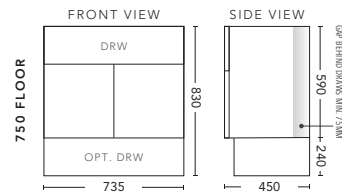

750mm - FLOOR STANDING

CABINET WITH	PRODUCT CODE	RRP
12mm Corian Top with Ceramic Above Counter Basin	H75COF	$2,087
20mm Caesarstone Top with Ceramic Above Counter Basin	H75CSF	$2,087
33mm Solid Timber Top with Ceramic Above Counter Basin	H75STF	$2,612
No Top	H75F	$1,318
Smart Drawer Option - ADD	H75SD	$384