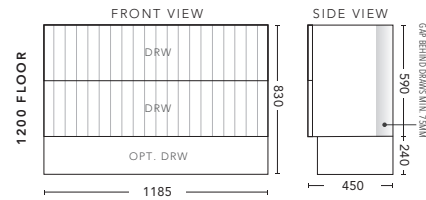

1200mm - FLOOR STANDING

CABINET WITH	PRODUCT CODE	RRP
Oxford Ceramic Top, Rectangular Bowl	BG2P12OXF	$3,148
Elite Polymarble Top, Rectangular Bowl	BG2P12ELF	$3,148
Premier Polymarble Top, Oval Bowl	BG2P12PRF	$3,148
12mm Corian Top with Ceramic Above Counter Basin	BG2P12COF	$3,883
20mm Caesarstone Top with Ceramic Above Counter Basin	BG2P12CSF	$3,883
33mm Solid Timber Top with Ceramic Above Counter Basin	BG2P12STF	$4,408
No Top	BG2P12F	$2,858
Smart Drawer Option - ADD	BG2P12SD	$384