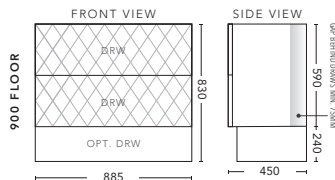

900mm - FLOOR STANDING

CABINET WITH	PRODUCT CODE	RRP
Oxford Ceramic Top, Rectangular Bowl	Q2P900XF	$2,762
Elite Polymarble Top, Rectangular Bowl	Q2P900ELF	$2,762
Premier Polymarble Top, Oval Bowl	Q2P900PRF	$2,762
12mm Corian Top with Ceramic Above Counter Basin	Q2P900COF	$3,463
20mm Caesarstone Top with Ceramic Above Counter Basin	Q2P900CSF	$3,463
33mm Solid Timber Top with Ceramic Above Counter Basin	Q2P900STF	$3,988
No Top	Q2P90F	$2,418
Smart Drawer Option - ADD	Q2P90SD	$384