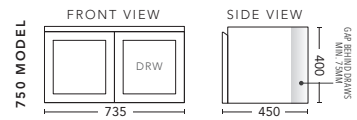

750mm

CABINET WITH	PRODUCT CODE	RRP
Oxford Ceramic Top, Rectangular Bowl	V2P750XW	$1,781
Elite Polymarble Top, Rectangular Bowl	V2P75ELW	$1,781
Premier Polymarble Top, Oval Bowl	V2P75PRW	$1,781
12mm Corian Top with Ceramic Above Counter Basin	V2P75COW	$2,409
20mm Caesarstone Top with Ceramic Above Counter Basin	V2P75CSW	$2,409
33mm Solid Timber Top with Ceramic Above Counter Basin	V2P75STW	$2,619
No Top	V2P75W	$1,646