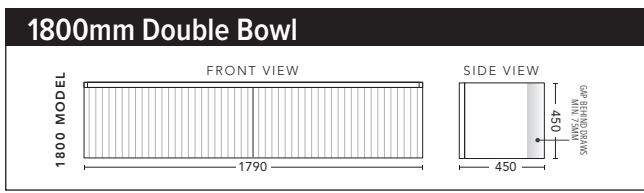

CABINET WITH	PRODUCT CODE	RRP
Elite Polymarble Top, Rectangular Bowl	IG2P182ELW	$3,148
12mm Corian Top with Ceramic Above Counter Basin	IG2P182COW	$4,085
20mm Caesarstone Top with Ceramic Above Counter Basin	IG2P182CSW	$4,085
33mm Solid Timber Top with Ceramic Above Counter Basin	IG2P182STW	$4,977
No Top	IG2P182W	$2,638