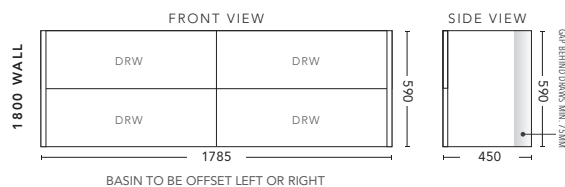

1800mm - Double Bowl - WALL HUNG

CABINET WITH	PRODUCT CODE	RRP
Elite Polymarble Top	S2P182ELW	$4,776
12mm Corian Top with Ceramic Above Counter Basin	S2P182COW	$5,476
20mm Caesarstone Top with Ceramic Above Counter Basin	S2P182CSW	$5,476
25mm Solid Timber Top with Ceramic Above Counter Basin	S2P182STW	$5,996
No Top	S2P182W	$4,276