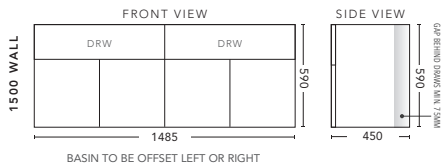

1500mm Double Bowl - WALL HUNG

CABINET WITH	PRODUCT CODE	RRP
12mm Corian Top with Ceramic Above Counter Basin	H152COW	$3,245
20mm Caesarstone Top with Ceramic Above Counter Basin	H152CSW	$3,245
33mm Solid Timber Top with Ceramic Above Counter Basin	H152STW	$3,875
No Top	H152W	$1,758