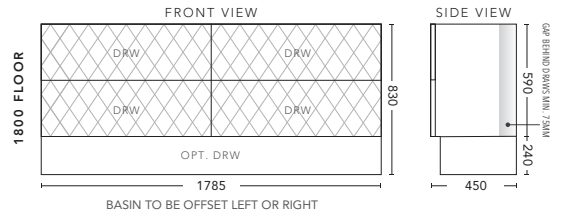

1800mm Single Bowl - FLOOR STANDING

CABINET WITH	PRODUCT CODE	RRP
Elite Polymarble Top, Rectangular Bowl	Q2P181ELF	$4,507
12mm Corian Top with Ceramic Above Counter Basin	Q2P181COF	$5,458
20mm Caesarstone Top with Ceramic Above Counter Basin	Q2P181CSF	$5,458
33mm Solid Timber Top with Ceramic Above Counter Basin	Q2P181STF	$6,088
No Top	Q2P181F	$3,848
Smart Drawer Option - ADD	Q2P181SD	$602