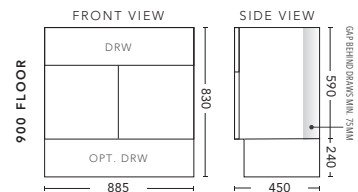

900mm - FLOOR STANDING

CABINET WITH	PRODUCT CODE	RRP
12mm Corian Top with Ceramic Above Counter Basin	H90COF	$2,197
20mm Caesarstone Top with Ceramic Above Counter Basin	H90CSF	$2,197
33mm Solid Timber Top with Ceramic Above Counter Basin	H90STF	$2,722
No Top	H90F	$1,318
Smart Drawer Option - ADD	H90SD	$384