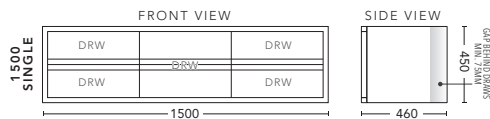

1500mm - Single Bowl

CABINET WITH	PRODUCT CODE	RRP
12mm Corian Top with Ceramic Above Counter Basin	ZTV151COW	$5,111
20mm Caesarstone Top with Ceramic Above Counter Basin	ZTV151CSW	$5,111
No Top	ZTV151W	$4,349