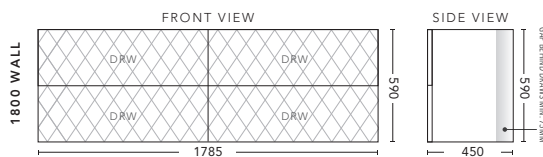

1800mm Double Bowl - WALL HUNG

CABINET WITH	PRODUCT CODE	RRP
Elite Polymarble Top, Rectangular Bowl	Q2P182ELW	$4,589
12mm Corian Top with Ceramic Above Counter Basin	Q2P182COW	$5,458
20mm Caesarstone Top with Ceramic Above Counter Basin	Q2P182CSW	$5,458
33mm Solid Timber Top with Ceramic Above Counter Basin	Q2P182STW	$6,088
No Top	Q2P182W	$3,610