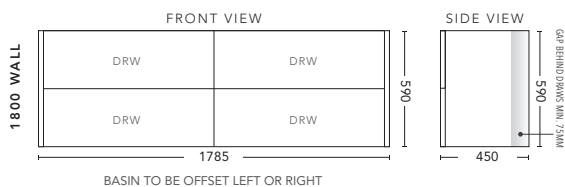

1800mm - Single Bowl - WALL HUNG

CABINET WITH	PRODUCT CODE	RRP
Elite Polymarble Top	S2P181ELW	$4,776
12mm Corian Top with Ceramic Above Counter Basin	S2P181COW	$5,276
20mm Caesarstone Top with Ceramic Above Counter Basin	S2P181CSW	$5,276
25mm Solid Timber Top with Ceramic Above Counter Basin	S2P181STW	$5,796
No Top	S2P181W	$4,276