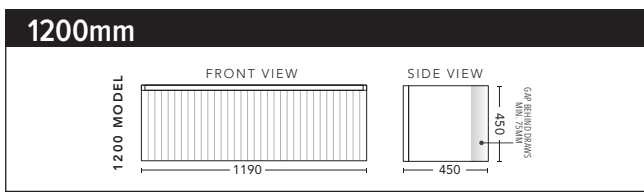

CABINET WITH	PRODUCT CODE	RRP
Oxford Ceramic Top, Rectangular Bowl	IG2P120XW	$2,092
Elite Polymarble Top, Rectangular Bowl	IG2P12ELW	$2,092
Premier Polymarble Top, Oval Bowl	IG2P12PRW	$2,092
12mm Corian Top with Ceramic Above Counter Basin	IG2P12COW	$2,810
20mm Caesarstone Top with Ceramic Above Counter Basin	IG2P12CSW	$2,810
33mm Solid Timber Top with Ceramic Above Counter Basin	IG2P12STW	$3,087
No Top	IG2P12W	$1,861