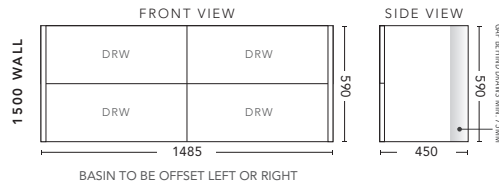

1500mm - Double Bowl - WALL HUNG

CABINET WITH	PRODUCT CODE	RRP
Elite Polymarble Top	S2P152ELW	$4,498
Premier Polymarble Top	S2P152PRW	$4,498
12mm Corian Top with Ceramic Above Counter Basin	S2P152COW	$5,126
20mm Caesarstone Top with Ceramic Above Counter Basin	S2P152CSW	$5,126
25mm Solid Timber Top with Ceramic Above Counter Basin	S2P152STW	$5,696
No Top	S2P152W	$3,998