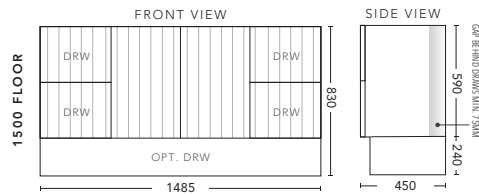

1500mm Single Bowl - FLOOR STANDING

CABINET WITH	PRODUCT CODE	RRP
Elite Polymarble Top, Rectangular Bowl	MG2P151ELF	$3,478
12mm Corian Top with Ceramic Above Counter Basin	MG2P151COF	$4,076
20mm Caesarstone Top with Ceramic Above Counter Basin	MG2P151CSF	$4,076
33mm Solid Timber Top with Ceramic Above Counter Basin	MG2P151STF	$4,601
No Top	MG2P151F	$3,045
Smart Drawer Option - ADD	MG2P151SD	$602