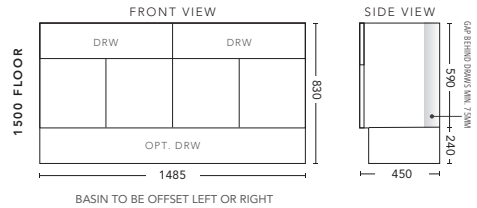

1500mm Double Bowl - FLOOR STANDING

CABINET WITH	PRODUCT CODE	RRP
12mm Corian Top with Ceramic Above Counter Basin	H152COF	$3,459
20mm Caesarstone Top with Ceramic Above Counter Basin	H152CSF	$3,459
33mm Solid Timber Top with Ceramic Above Counter Basin	H152STF	$3,984
No Top	H152F	$1,979
Smart Drawer Option - ADD	H152SD	$602