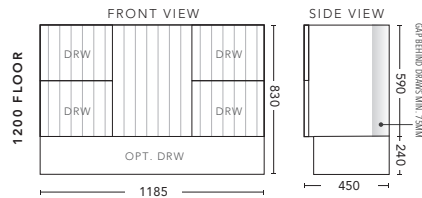

1200mm - FLOOR STANDING

CABINET WITH	PRODUCT CODE	RRP
Oxford Ceramic Top, Rectangular Bowl	MG2P12OXF	$2,717
Elite Polymarble Top, Rectangular Bowl	MG2P12ELF	$2,717
Premier Polymarble Top, Oval Bowl	MG2P12PRF	$2,717
12mm Corian Top with Ceramic Above Counter Basin	MG2P12COF	$3,148
20mm Caesarstone Top with Ceramic Above Counter Basin	MG2P12CSF	$3,148
33mm Solid Timber Top with Ceramic Above Counter Basin	MG2P12STF	$3,673
No Top	MG2P12F	$2,460
Smart Drawer Option - ADD	MG2P12SD	$384