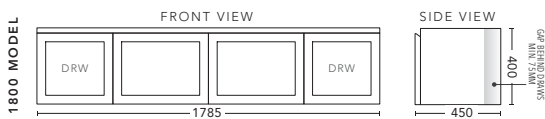

1800mm - Single Bowl

CABINET WITH	PRODUCT CODE	RRP
Elite Polymarble Top, Rectangular Bowl	V2P181ELW	$3,043
12mm Corian Top with Ceramic Above Counter Basin	V2P181COW	$3,778
20mm Caesarstone Top with Ceramic Above Counter Basin	V2P181CSW	$3,778
33mm Solid Timber Top with Ceramic Above Counter Basin	V2P181STW	$4,198
No Top	V2P181W	$2,748