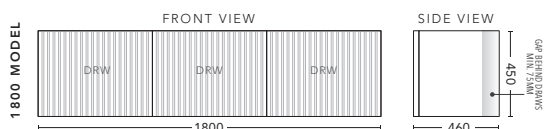

1800mm - Single Bowl

CABINET WITH	PRODUCT CODE	RRP
12mm Corian Top with Ceramic Above Counter Basin	WWG181COW	$4,093
20mm Caesarstone Top with Ceramic Above Counter Basin	WWG181CSW	$4,093
No Top	WWG181W	$2,653