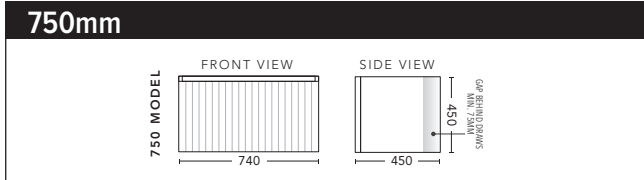

CABINET WITH	PRODUCT CODE	RRP
Oxford Ceramic Top, Rectangular Bowl	IG2P750XW	$1,573
Elite Polymarble Top, Rectangular Bowl	IG2P75ELW	$1,573
Premier Polymarble Top, Oval Bowl	IG2P75PRW	$1,573
12mm Corian Top with Ceramic Above Counter Basin	IG2P75COW	$2,081
20mm Caesarstone Top with Ceramic Above Counter Basin	IG2P75CSW	$2,081
33mm Solid Timber Top with Ceramic Above Counter Basin	IG2P75STW	$2,482
No Top	IG2P75W	$1,421