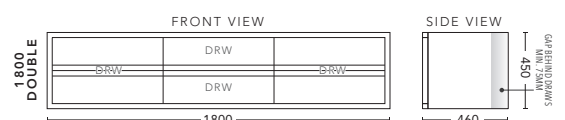

1800mm - Double Bowl

CABINET WITH	PRODUCT CODE	RRP
12mm Corian Top with Ceramic Above Counter Basin	ZTV182COW	$5,830
20mm Caesarstone Top with Ceramic Above Counter Basin	ZTV182CSW	$5,830
No Top	ZTV182W	$4,838