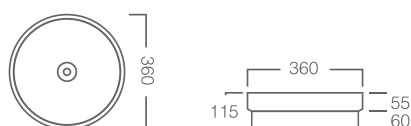

Halo 360 - Semi Inset Basin or
Above Counter Basin
Product Code:
H360 (White)
360mm x 360mm x 115mm