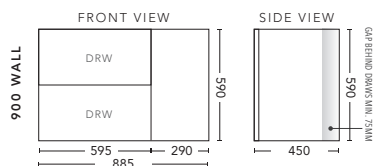

900mm - WALL HUNG

CABINET WITH	PRODUCT CODE	RRP
Oxford Ceramic Top, Rectangular Bowl	C90XW	$1,730
Elite Polymarble Top, Rectangular Bowl	C90ELW	$1,730
Premier Polymarble Top, Oval Bowl	C90PRW	$1,730
12mm Corian Top with Ceramic Above Counter Basin	C90COW	$2,098
20mm Caesarstone Top with Ceramic Above Counter Basin	C90CSW	$2,098
33mm Solid Timber Top with Ceramic Above Counter Basin	C90STW	$2,623
No Top	C90W	$1,648