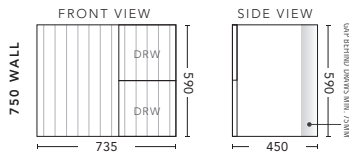

750mm - WALL HUNG

CABINET WITH	PRODUCT CODE	RRP
Oxford Ceramic Top, Rectangular Bowl	MG2P75XW	$2,098
Elite Polymarble Top, Rectangular Bowl	MG2P75ELW	$2,098
Premier Polymarble Top, Oval Bowl	MG2P75PRW	$2,098
12mm Corian Top with Ceramic Above Counter Basin	MG2P75COW	$2,623
20mm Caesarstone Top with Ceramic Above Counter Basin	MG2P75CSW	$2,623
33mm Solid Timber Top with Ceramic Above Counter Basin	MG2P75STW	$2,938
No Top	MG2P75W	$1,923