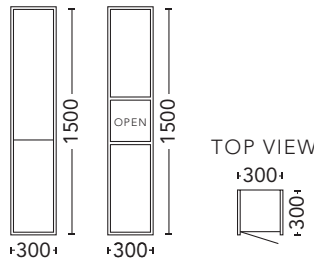

TALL BOYS

SIZE	White Interior		Black Interior	
	PRODUCT CODE	RRP	PRODUCT CODE	RRP
Two Doors Only	TB2D	$1,468	TB2D-BL	$1,571
Two Dors & Open Shelf	TB2DSH	$1,468	TB2DSH-BL	$1,571

ACCESSORIES

	PRODUCT CODE	RRP
LED Drawer Light with Motion Sensor	LEDDLMS	$35
In Drawer Double Power Point with 2 USB Ports	IDDPP	$158
Shaving Cabinet Double Power Point with 2 USB Ports	SCDPP	$129
Under Vanity / Shaving Cabinet Lighting Kit including Transformer	UCLKITD	$498
Optional Dimmer for Under Cabinet Lighting	OPTDIM	$199