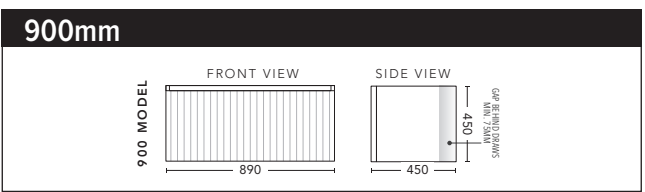

CABINET WITH	PRODUCT CODE	RRP
Oxford Ceramic Top, Rectangular Bowl	IG2P900XW	$1,772
Elite Polymarble Top, Rectangular Bowl	IG2P90ELW	$1,772
Premier Polymarble Top, Oval Bowl	IG2P90PRW	$1,772
12mm Corian Top with Ceramic Above Counter Basin	IG2P90COW	$2,308
20mm Caesarstone Top with Ceramic Above Counter Basin	IG2P90CSW	$2,308
33mm Solid Timber Top with Ceramic Above Counter Basin	IG2P90STW	$2,749
No Top	IG2P90W	$1,617