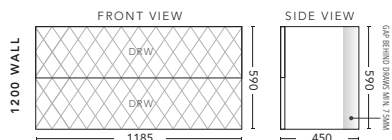

1200mm - WALL HUNG

CABINET WITH	PRODUCT CODE	RRP
Oxford Ceramic Top, Rectangular Bowl	Q2P120XW	$3,039
Elite Polymarble Top, Rectangular Bowl	Q2P120ELW	$3,039
Premier Polymarble Top, Oval Bowl	Q2P120PRW	$3,039
12mm Corian Top with Ceramic Above Counter Basin	Q2P120COW	$3,713
20mm Caesarstone Top with Ceramic Above Counter Basin	Q2P120CSW	$3,713
33mm Solid Timber Top with Ceramic Above Counter Basin	Q2P120STW	$4,343
No Top	Q2P12W	$2,633