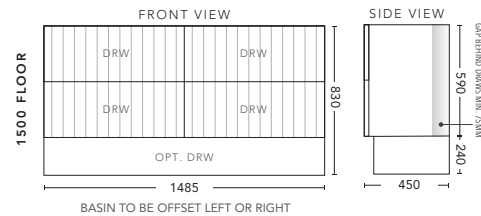

1500mm Single Bowl - FLOOR STANDING

CABINET WITH	PRODUCT CODE	RRP
Elite Polymarble Top, Rectangular Bowl	BG2P151ELF	$4,486
12mm Corian Top with Ceramic Above Counter Basin	BG2P151COF	$5,244
20mm Caesarstone Top with Ceramic Above Counter Basin	BG2P151CSF	$5,244
33mm Solid Timber Top with Ceramic Above Counter Basin	BG2P151STF	$5,874
No Top	BG2P151F	$3,518
Smart Drawer Option - ADD	BG2P151SD	$602