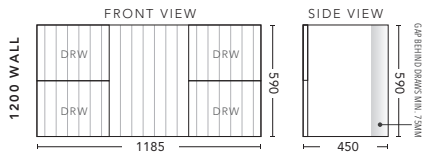

1200mm - WALL HUNG

CABINET WITH	PRODUCT CODE	RRP
Oxford Ceramic Top, Rectangular Bowl	MG2P12OXW	$2,507
Elite Polymarble Top, Rectangular Bowl	MG2P12ELW	$2,507
Premier Polymarble Top, Oval Bowl	MIG2P12PRW	$2,507
12mm Corian Top with Ceramic Above Counter Basin	MG2P12COW	$3,026
20mm Caesarstone Top with Ceramic Above Counter Basin	MG2P12CSW	$3,026
33mm Solid Timber Top with Ceramic Above Counter Basin	MG2P12STW	$3,551
No Top	MG2P12W	$2,306