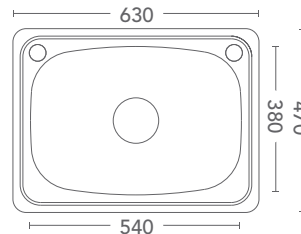

DIMENSIONS

MODEL	CABINET		
	WIDTH	DEPTH	HEIGHT
750	740	450	840
900	890	450	840
1200	1190	450	840
1500	1490	450	840

ALL PHOTOS SHOWN WITH OXFORD CERAMIC TOP - SEE PAGE 5 FOR ALL VANITY TOP & CAESARSTONE BENCH TOP OPTIONS

1 & 3/4 BOWL + SINGLE DRAINER - 1080 X 480 X 180

PRODUCT CODES : LHB 1080SL / RHB 1080SR

1 & 1/2 BOWL + SINGLE DRAINER - 980 X 480 X 180

PRODUCT CODES : LHB 980SL / RHB 980SR

SINGLE BOWL + SINGLE DRAINER - 780 X 480 X 180

DOUBLE BOWL
2 X 45L
1160 X 500 X 880
PRODUCT CODE TLU 02

SINGLE BOWL
45L
630 X 460 X 880
PRODUCT CODE TLU 01

METAL LAUNDRY UNITS

- BYPASS KIT - BASKET WASTE - OPTIONAL ADJUSTABLE FEET

45L
630 X 460 X 880
PRODUCT CODE MLU 02

30L
380 X 550 X 870
PRODUCT CODE MLU 03

INSET LAUNDRY TUBS

DOUBLE INSET LAUNDRY TUB
1160 X 500 X 230
OPTIONAL BYPASS
PRODUCT CODE LT 200

SINGLE INSET LAUNDRY TUB
630 X 470 X 230
BYPASS INCLUDED
PRODUCT CODE LT 100