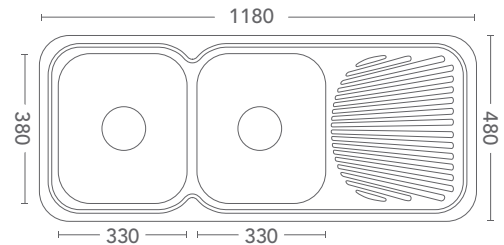

SHOWER BASE
1200MM X 900MM
AVAILABLE AS SINGLES
OR IN BULK (PALLET OF 10)
PRODUCT CODE 1200SB

CORNER SHOWER BASE
2 SIZES:
900MM X 900MM
1000MM X 1000MM
AVAILABLE AS SINGLES
OR IN BULK (PALLET OF 10)
PRODUCT CODE 900CNRSB
PRODUCT CODE 1000CNRSB

A RANGE OF CONTEMPORARY SINKWARE IN A TRADITIONAL DESIGN

DOUBLE BOWL + DOUBLE DRAINER - 1380 X 480 X 180

PRODUCT CODE : 1380S

DOUBLE BOWL + SINGLE DRAINER - 1180 X 480 X 180

PRODUCT CODES : LHB 1180SL / RHB 1180SR

1 & 3/4 BOWL + SINGLE DRAINER - 1080 X 480 X 180

PRODUCT CODES : LHB 1080SL / RHB 1080SR

1 & 1/2 BOWL + SINGLE DRAINER - 980 X 480 X 180

PRODUCT CODES : LHB 980SL / RHB 980SR

SINGLE BOWL + SINGLE DRAINER - 780 X 480 X 180

PRODUCT CODES : LHB 780SL / RHB 780SR

A LUXURY RANGE OF SINKWARE TO REFLECT A MODERN LIFESTYLE

DOUBLE BOWL + DOUBLE DRAINER - 1380 X 480 X 180

PRODUCT CODE : 1380S-SQ

DOUBLE BOWL + SINGLE DRAINER - 1180 X 480 X 180