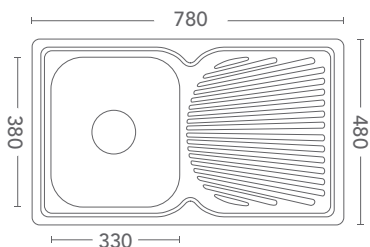

SINGLE BOWL + SINGLE DRAINER - 780 X 480 X 180

PRODUCT CODES : LHB 780SL-SQ / RHB 780SR-SQ