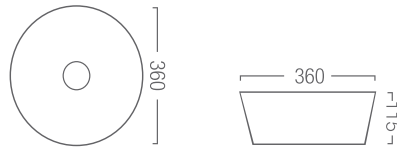

SLEEK 360 - ABOVE COUNTER BASIN

PRODUCT CODE S360
360MM X 360MM X 115MM