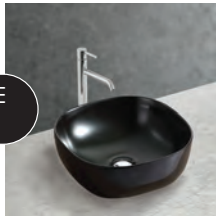

ALSO AVAILABLE
IN MATT BLACK