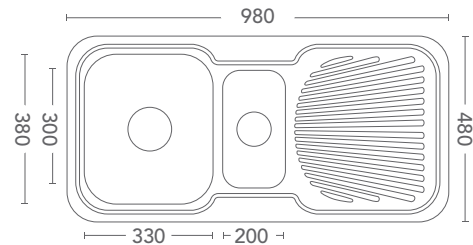

SHOWER BASE
1200MM X 900MM
AVAILABLE AS SINGLES
OR IN BULK (PALLET OF 10)
PRODUCT CODE 1200SB

CORNER SHOWER BASE
2 SIZES:
900MM X 900MM
1000MM X 1000MM
AVAILABLE AS SINGLES
OR IN BULK (PALLET OF 10)
PRODUCT CODE 900CNRSB
PRODUCT CODE 1000CNRSB

A RANGE OF CONTEMPORARY SINKWARE IN A TRADITIONAL DESIGN

DOUBLE BOWL + DOUBLE DRAINER - 1380 X 480 X 180

PRODUCT CODE : 1380S

DOUBLE BOWL + SINGLE DRAINER - 1180 X 480 X 180

PRODUCT CODES : LHB 1180SL / RHB 1180SR

1 & 3/4 BOWL + SINGLE DRAINER - 1080 X 480 X 180

PRODUCT CODES : LHB 1080SL / RHB 1080SR

1 & 1/2 BOWL + SINGLE DRAINER - 980 X 480 X 180

PRODUCT CODES : LHB 980SL / RHB 980SR

SINGLE BOWL + SINGLE DRAINER - 780 X 480 X 180

PRODUCT CODES : LHB 780SL / RHB 780SR

A LUXURY RANGE OF SINKWARE TO REFLECT A MODERN LIFESTYLE

DOUBLE BOWL + DOUBLE DRAINER - 1380 X 480 X 180

PRODUCT CODE : 1380S-SQ

DOUBLE BOWL + SINGLE DRAINER - 1180 X 480 X 180