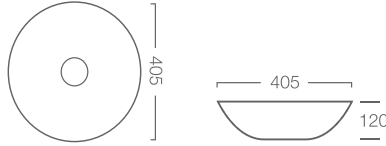

CONTOUR 530 - SEMI INSET BASIN

PRODUCT CODE C530
530MM X 380MM X 150MM

SMOOTH 500 - ABOVE COUNTER BASIN

PRODUCT CODE S500
500MM X 355MM X 90MM

NEW

FOCUS 400 - ABOVE COUNTER BASIN

PRODUCT CODE F400
405MM X 405MM X 120MM