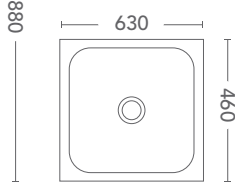

DIMENSIONS

MODEL	CABINET		
	WIDTH	DEPTH	HEIGHT
750	740	450	840
900	890	450	840
1200	1190	450	840
1500	1490	450	840

ALL PHOTOS SHOWN WITH OXFORD CERAMIC TOP - SEE PAGE 5 FOR ALL VANITY TOP & CAESARSTONE BENCH TOP OPTIONS

1 & 3/4 BOWL + SINGLE DRAINER - 1080 X 480 X 180

PRODUCT CODES : LHB 1080SL / RHB 1080SR

1 & 1/2 BOWL + SINGLE DRAINER - 980 X 480 X 180

PRODUCT CODES : LHB 980SL / RHB 980SR

SINGLE BOWL + SINGLE DRAINER - 780 X 480 X 180

DOUBLE BOWL
2 X 45L
1160 X 500 X 880
PRODUCT CODE TLU 02

SINGLE BOWL
45L
630 X 460 X 880
PRODUCT CODE TLU 01

METAL LAUNDRY UNITS

- BYPASS KIT - BASKET WASTE - OPTIONAL ADJUSTABLE FEET

45L
630 X 460 X 880
PRODUCT CODE MLU 02

30L
380 X 550 X 870
PRODUCT CODE MLU 03

INSET LAUNDRY TUBS

DOUBLE INSET LAUNDRY TUB
1160 X 500 X 230
OPTIONAL BYPASS
PRODUCT CODE LT 200

SINGLE INSET LAUNDRY TUB
630 X 470 X 230
BYPASS INCLUDED
PRODUCT CODE LT 100