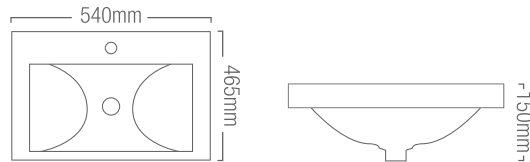

UTOPIA 520 - ABOVE COUNTER BASIN

PRODUCT CODE U520
520MM X 330MM X 130MM

SLEEK 360 - ABOVE COUNTER BASIN

PRODUCT CODE S360
360MM X 360MM X 115MM

ASTER NEW - SEMI INSET BASIN

PRODUCT CODE 7028AB
540MM X 465MM X 150MM

GIO - DROP IN BASIN

PRODUCT CODE 509B
530MM X 430MM X 195MM

PLAZA - ABOVE COUNTER BASIN

PRODUCT CODE 7078
485MM X 440MM X 80MM

MILANO - DROP IN BASIN

PRODUCT CODE 9048
415MM X 415MM X 170MM

04 SOLID SURFACE WALL BASIN