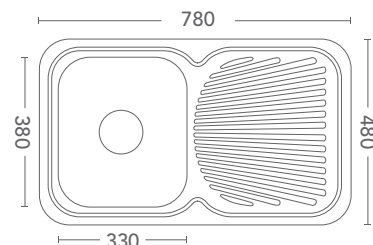

SHOWER BASE
1200MM X 900MM
AVAILABLE AS SINGLES
OR IN BULK (PALLET OF 10)
PRODUCT CODE 1200SB

CORNER SHOWER BASE
2 SIZES:
900MM X 900MM
1000MM X 1000MM
AVAILABLE AS SINGLES
OR IN BULK (PALLET OF 10)
PRODUCT CODE 900CNRSB
PRODUCT CODE 1000CNRSB

A RANGE OF CONTEMPORARY SINKWARE IN A TRADITIONAL DESIGN

DOUBLE BOWL + DOUBLE DRAINER - 1380 X 480 X 180

PRODUCT CODE : 1380S

DOUBLE BOWL + SINGLE DRAINER - 1180 X 480 X 180

PRODUCT CODES : LHB 1180SL / RHB 1180SR

1 & 3/4 BOWL + SINGLE DRAINER - 1080 X 480 X 180

PRODUCT CODES : LHB 1080SL / RHB 1080SR

1 & 1/2 BOWL + SINGLE DRAINER - 980 X 480 X 180

PRODUCT CODES : LHB 980SL / RHB 980SR

SINGLE BOWL + SINGLE DRAINER - 780 X 480 X 180

PRODUCT CODES : LHB 780SL / RHB 780SR

A LUXURY RANGE OF SINKWARE TO REFLECT A MODERN LIFESTYLE

DOUBLE BOWL + DOUBLE DRAINER - 1380 X 480 X 180

PRODUCT CODE : 1380S-SQ

DOUBLE BOWL + SINGLE DRAINER - 1180 X 480 X 180