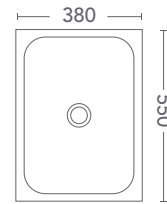

10 VANITY UNITS

CORNER VANITY UNITS

600MM X 600MM X 900MM

900MM X 600MM X 900MM
AVAILABLE IN LH OR RH DRAWERS

900MM X 900MM X 900MM

FEATURES

- MODERN POLYMARBLE TOP
- FULL GLOSS PAINTED CABINET FRONT & SIDES
- METAL DRAWER RUNNERS
- OVAL BOWL
- SOFT DOOR CLOSE
- RECESSED KICK RAIL
- AVAILABLE IN ONE & THREE TAP HOLE
- 32MM WASTE NO OVERFLOW

1 & 3/4 BOWL + SINGLE DRAINER - 1080 X 480 X 180

PRODUCT CODES : LHB 1080SL / RHB 1080SR

1 & 1/2 BOWL + SINGLE DRAINER - 980 X 480 X 180

PRODUCT CODES : LHB 980SL / RHB 980SR

SINGLE BOWL + SINGLE DRAINER - 780 X 480 X 180

DOUBLE BOWL
2 X 45L
1160 X 500 X 880
PRODUCT CODE TLU 02

SINGLE BOWL
45L
630 X 460 X 880
PRODUCT CODE TLU 01

METAL LAUNDRY UNITS

- BYPASS KIT - BASKET WASTE - OPTIONAL ADJUSTABLE FEET

45L
630 X 460 X 880
PRODUCT CODE MLU 02

30L
380 X 550 X 870
PRODUCT CODE MLU 03

INSET LAUNDRY TUBS

DOUBLE INSET LAUNDRY TUB
1160 X 500 X 230
OPTIONAL BYPASS
PRODUCT CODE LT 200

SINGLE INSET LAUNDRY TUB
630 X 470 X 230
BYPASS INCLUDED
PRODUCT CODE LT 100