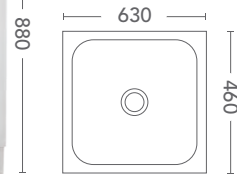

DIMENSIONS

MODEL	CABINET		
	WIDTH	DEPTH	HEIGHT
750	740	450	840
900	890	450	840
1200	1190	450	840
1500	1490	450	840

ALL PHOTOS SHOWN WITH OXFORD CERAMIC TOP - SEE PAGE 5 FOR ALL VANITY TOP & CAESARSTONE BENCH TOP OPTIONS

1 & 3/4 BOWL + SINGLE DRAINER - 1080 X 480 X 180

PRODUCT CODES : LHB 1080SL / RHB 1080SR

1 & 1/2 BOWL + SINGLE DRAINER - 980 X 480 X 180

PRODUCT CODES : LHB 980SL / RHB 980SR

SINGLE BOWL + SINGLE DRAINER - 780 X 480 X 180

PRODUCT CODES : LHB 1180SL-SQ / RHB 1180SR-SQ

1 & 3/4 BOWL + SINGLE DRAINER - 1080 X 480 X 180

PRODUCT CODES : LHB 1080SL-SQ / RHB 1080SR-SQ

1 & 1/2 BOWL + SINGLE DRAINER - 980 X 480 X 180

PRODUCT CODES : LHB 980SL-SQ / RHB 980SR-SQ

DOUBLE BOWL
2 X 45L
1160 X 500 X 880
PRODUCT CODE TLU 02

SINGLE BOWL
45L
630 X 460 X 880
PRODUCT CODE TLU 01

METAL LAUNDRY UNITS

- BYPASS KIT - BASKET WASTE - OPTIONAL ADJUSTABLE FEET

45L
630 X 460 X 880
PRODUCT CODE MLU 02