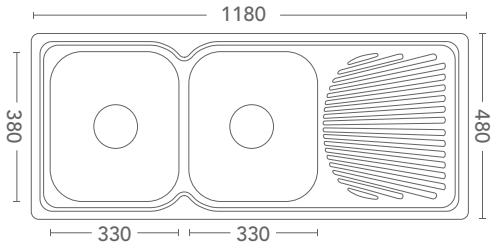

A RANGE OF CONTEMPORARY SINKWARE IN A TRADITIONAL DESIGN

DOUBLE BOWL + DOUBLE DRAINER - 1380 X 480 X 180

PRODUCT CODE : 1380S

DOUBLE BOWL + SINGLE DRAINER - 1180 X 480 X 180

PRODUCT CODES : LHB 1180SL / RHB 1180SR

1 & 3/4 BOWL + SINGLE DRAINER - 1080 X 480 X 180

PRODUCT CODES : LHB 1080SL / RHB 1080SR

1 & 1/2 BOWL + SINGLE DRAINER - 980 X 480 X 180

PRODUCT CODES : LHB 980SL / RHB 980SR

SINGLE BOWL + SINGLE DRAINER - 780 X 480 X 180

PRODUCT CODES : LHB 780SL / RHB 780SR

A LUXURY RANGE OF SINKWARE TO REFLECT A MODERN LIFESTYLE

DOUBLE BOWL + DOUBLE DRAINER - 1380 X 480 X 180

PRODUCT CODE : 1380S-SQ

DOUBLE BOWL + SINGLE DRAINER - 1180 X 480 X 180

PRODUCT CODES : LHB 1180SL-SQ / RHB 1180SR-SQ

1 & 3/4 BOWL + SINGLE DRAINER - 1080 X 480 X 180

PRODUCT CODES : LHB 1080SL-SQ / RHB 1080SR-SQ

1 & 1/2 BOWL + SINGLE DRAINER - 980 X 480 X 180

PRODUCT CODES : LHB 980SL-SQ / RHB 980SR-SQ