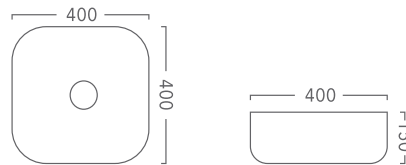

CIRQUE 360 - ABOVE COUNTER BASIN

PRODUCT CODES:
C360 (WHITE), C360MW (MATT WHITE),
C360MB (MATT BLACK).
360MM X 360MM X 120MM

ALSO AVAILABLE
IN MATT BLACK

ALSO AVAILABLE
IN MATT WHITE

ESSENCE 400 - ABOVE COUNTER BASIN

PRODUCT CODE E400(WHITE),
E400MB (MATT BLACK)
400MM X 400MM X 150MM

ALSO AVAILABLE
IN MATT BLACK

ESSENCE 480 - ABOVE COUNTER BASIN

PRODUCT CODE E480(WHITE),
E480MB (MATT BLACK)
480MM X 380MM X 140MM

ALSO AVAILABLE
IN MATT BLACK