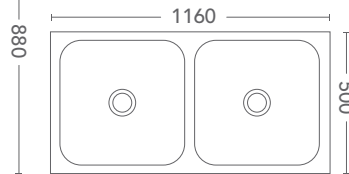

1 & 3/4 BOWL + SINGLE DRAINER - 1080 X 480 X 180

PRODUCT CODES : LHB 1080SL / RHB 1080SR

1 & 1/2 BOWL + SINGLE DRAINER - 980 X 480 X 180

PRODUCT CODES : LHB 980SL / RHB 980SR

SINGLE BOWL + SINGLE DRAINER - 780 X 480 X 180

PRODUCT CODES : LHB 1180SL-SQ / RHB 1180SR-SQ

1 & 3/4 BOWL + SINGLE DRAINER - 1080 X 480 X 180

PRODUCT CODES : LHB 1080SL-SQ / RHB 1080SR-SQ

1 & 1/2 BOWL + SINGLE DRAINER - 980 X 480 X 180

PRODUCT CODES : LHB 980SL-SQ / RHB 980SR-SQ

SINGLE BOWL + SINGLE DRAINER - 780 X 480 X 180

PRODUCT CODES : LHB 780SL-SQ / RHB 780SR-SQ

14

LAUNDRY UNITS & TUBS

CHOOSE FROM THE INNOVATIVE RANGE OF RF LAUNDRY UNITS & TUBS

TIMBER LAUNDRY UNITS

- FULL GLOSS PAINTED FRONT & SIDES - SHELF & FLOOR - RECESSED TOE KICK - BASKET WASTE - SOFT DOOR CLOSE

DOUBLE BOWL
2 X 45L
1160 X 500 X 880
PRODUCT CODE TLU 02

SINGLE BOWL
45L
630 X 460 X 880
PRODUCT CODE TLU 01

METAL LAUNDRY UNITS

- BYPASS KIT - BASKET WASTE - OPTIONAL ADJUSTABLE FEET

45L
630 X 460 X 880
PRODUCT CODE MLU 02