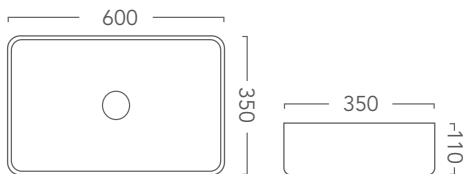

CONTOUR 530 - SEMI INSET BASIN

PRODUCT CODE C530
530MM X 380MM X 150MM

SMOOTH 500 - ABOVE COUNTER BASIN

PRODUCT CODE S500
500MM X 355MM X 90MM

NEW

FOCUS 400 - ABOVE COUNTER BASIN

PRODUCT CODE F400
405MM X 405MM X 120MM

HALO 360 - SEMI INSET OR ABOVE COUNTER BASIN

PRODUCT CODE H360
360MM X 360MM X 115MM

ENCORE 390 - ABOVE COUNTER BASIN

PRODUCT CODE E390
390MM X 390MM X 130MM

ENCORE 600 - ABOVE COUNTER BASIN

PRODUCT CODE E600
600MM X 350MM X 110MM