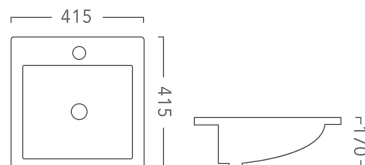

GIO - DROP IN BASIN

PRODUCT CODE 509B
530MM X 430MM X 195MM

PLAZA - ABOVE COUNTER BASIN

PRODUCT CODE 7078
485MM X 440MM X 80MM

MILANO - DROP IN BASIN

PRODUCT CODE 9048
415MM X 415MM X 170MM

04 SOLID SURFACE WALL BASIN

JULIET - SOLID SURFACE WALL BASIN

SOLID SURFACE WALL BASIN WITH CENTRE BOWL
PRODUCT CODE J900
900 X 460 X 150
(FIXING BOLTS INCLUDED)
SUITS 32MM WASTE NO OVERFLOW (NOT INCLUDED)

POP UP WASTES

POP UP WASTES