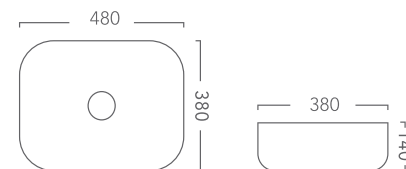

PRODUCT CODE E400(WHITE),
E400MB (MATT BLACK)
400MM X 400MM X 150MM

ALSO AVAILABLE
IN MATT BLACK

ESSENCE 480 - ABOVE COUNTER BASIN

PRODUCT CODE E480(WHITE),
E480MB (MATT BLACK)
480MM X 380MM X 140MM

ALSO AVAILABLE
IN MATT BLACK

CONTOUR 530 - SEMI INSET BASIN

PRODUCT CODE C530
530MM X 380MM X 150MM

SMOOTH 500 - ABOVE COUNTER BASIN

PRODUCT CODE S500
500MM X 355MM X 90MM

NEW

FOCUS 400 - ABOVE COUNTER BASIN

PRODUCT CODE F400
405MM X 405MM X 120MM