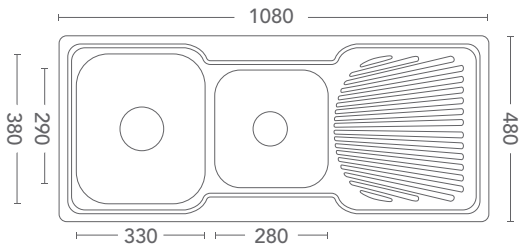

A RANGE OF CONTEMPORARY SINKWARE IN A TRADITIONAL DESIGN

DOUBLE BOWL + DOUBLE DRAINER - 1380 X 480 X 180

PRODUCT CODE : 1380S

DOUBLE BOWL + SINGLE DRAINER - 1180 X 480 X 180

PRODUCT CODES : LHB 1180SL / RHB 1180SR

1 & 3/4 BOWL + SINGLE DRAINER - 1080 X 480 X 180

PRODUCT CODES : LHB 1080SL / RHB 1080SR

1 & 1/2 BOWL + SINGLE DRAINER - 980 X 480 X 180

PRODUCT CODES : LHB 980SL / RHB 980SR

SINGLE BOWL + SINGLE DRAINER - 780 X 480 X 180

PRODUCT CODES : LHB 780SL / RHB 780SR

A LUXURY RANGE OF SINKWARE TO REFLECT A MODERN LIFESTYLE

DOUBLE BOWL + DOUBLE DRAINER - 1380 X 480 X 180

PRODUCT CODE : 1380S-SQ

DOUBLE BOWL + SINGLE DRAINER - 1180 X 480 X 180

PRODUCT CODES : LHB 1180SL-SQ / RHB 1180SR-SQ

1 & 3/4 BOWL + SINGLE DRAINER - 1080 X 480 X 180

PRODUCT CODES : LHB 1080SL-SQ / RHB 1080SR-SQ

1 & 1/2 BOWL + SINGLE DRAINER - 980 X 480 X 180

PRODUCT CODES : LHB 980SL-SQ / RHB 980SR-SQ