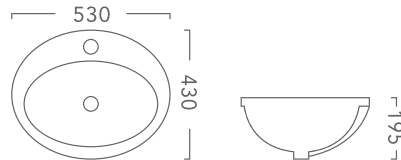

UTOPIA 520 - ABOVE COUNTER BASIN

PRODUCT CODE U520
520MM X 330MM X 130MM

SLEEK 360 - ABOVE COUNTER BASIN

PRODUCT CODE S360
360MM X 360MM X 115MM

ASTER NEW - SEMI INSET BASIN

PRODUCT CODE 7028AB
540MM X 465MM X 150MM

GIO - DROP IN BASIN

PRODUCT CODE 509B
530MM X 430MM X 195MM

PLAZA - ABOVE COUNTER BASIN

PRODUCT CODE 7078
485MM X 440MM X 80MM

MILANO - DROP IN BASIN

PRODUCT CODE 9048
415MM X 415MM X 170MM

04 SOLID SURFACE WALL BASIN