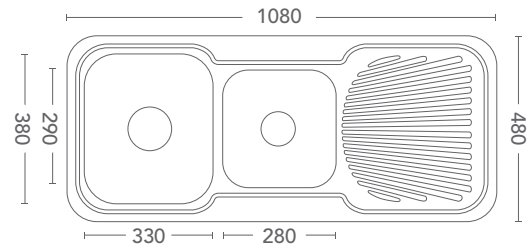

SHOWER BASE
1200MM X 900MM
AVAILABLE AS SINGLES
OR IN BULK (PALLET OF 10)
PRODUCT CODE 1200SB

CORNER SHOWER BASE
2 SIZES:
900MM X 900MM
1000MM X 1000MM
AVAILABLE AS SINGLES
OR IN BULK (PALLET OF 10)
PRODUCT CODE 900CNRSB
PRODUCT CODE 1000CNRSB

A RANGE OF CONTEMPORARY SINKWARE IN A TRADITIONAL DESIGN

DOUBLE BOWL + DOUBLE DRAINER - 1380 X 480 X 180

PRODUCT CODE : 1380S

DOUBLE BOWL + SINGLE DRAINER - 1180 X 480 X 180

PRODUCT CODES : LHB 1180SL / RHB 1180SR

1 & 3/4 BOWL + SINGLE DRAINER - 1080 X 480 X 180

PRODUCT CODES : LHB 1080SL / RHB 1080SR

1 & 1/2 BOWL + SINGLE DRAINER - 980 X 480 X 180

PRODUCT CODES : LHB 980SL / RHB 980SR

SINGLE BOWL + SINGLE DRAINER - 780 X 480 X 180

PRODUCT CODES : LHB 780SL / RHB 780SR

A LUXURY RANGE OF SINKWARE TO REFLECT A MODERN LIFESTYLE

DOUBLE BOWL + DOUBLE DRAINER - 1380 X 480 X 180

PRODUCT CODE : 1380S-SQ

DOUBLE BOWL + SINGLE DRAINER - 1180 X 480 X 180