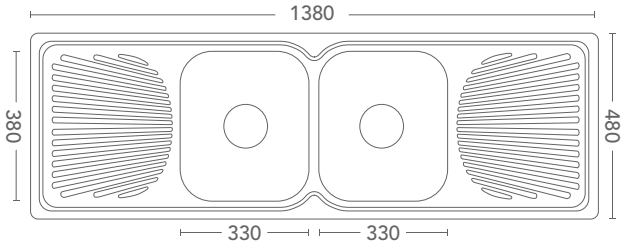

SHOWER BASE
1200MM X 900MM
AVAILABLE AS SINGLES
OR IN BULK (PALLET OF 10)
PRODUCT CODE 1200SB

CORNER SHOWER BASE
2 SIZES:
900MM X 900MM
1000MM X 1000MM
AVAILABLE AS SINGLES
OR IN BULK (PALLET OF 10)
PRODUCT CODE 900CNRSB
PRODUCT CODE 1000CNRSB

A RANGE OF CONTEMPORARY SINKWARE IN A TRADITIONAL DESIGN

DOUBLE BOWL + DOUBLE DRAINER - 1380 X 480 X 180

PRODUCT CODE : 1380S

DOUBLE BOWL + SINGLE DRAINER - 1180 X 480 X 180

PRODUCT CODES : LHB 1180SL / RHB 1180SR

1 & 3/4 BOWL + SINGLE DRAINER - 1080 X 480 X 180

PRODUCT CODES : LHB 1080SL / RHB 1080SR

1 & 1/2 BOWL + SINGLE DRAINER - 980 X 480 X 180

PRODUCT CODES : LHB 980SL / RHB 980SR

SINGLE BOWL + SINGLE DRAINER - 780 X 480 X 180

PRODUCT CODES : LHB 780SL / RHB 780SR

A LUXURY RANGE OF SINKWARE TO REFLECT A MODERN LIFESTYLE

DOUBLE BOWL + DOUBLE DRAINER - 1380 X 480 X 180

PRODUCT CODE : 1380S-SQ

DOUBLE BOWL + SINGLE DRAINER - 1180 X 480 X 180