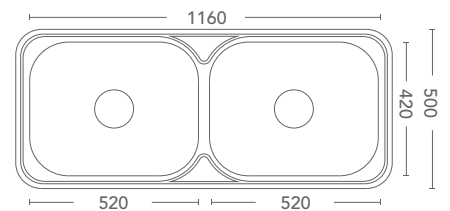

1 & 3/4 BOWL + SINGLE DRAINER - 1080 X 480 X 180

PRODUCT CODES : LHB 1080SL / RHB 1080SR

1 & 1/2 BOWL + SINGLE DRAINER - 980 X 480 X 180

PRODUCT CODES : LHB 980SL / RHB 980SR

SINGLE BOWL + SINGLE DRAINER - 780 X 480 X 180

PRODUCT CODES : LHB 1180SL-SQ / RHB 1180SR-SQ

1 & 3/4 BOWL + SINGLE DRAINER - 1080 X 480 X 180

PRODUCT CODES : LHB 1080SL-SQ / RHB 1080SR-SQ

1 & 1/2 BOWL + SINGLE DRAINER - 980 X 480 X 180

PRODUCT CODES : LHB 980SL-SQ / RHB 980SR-SQ

DOUBLE BOWL
2 X 45L
1160 X 500 X 880
PRODUCT CODE TLU 02

SINGLE BOWL
45L
630 X 460 X 880
PRODUCT CODE TLU 01

METAL LAUNDRY UNITS

- BYPASS KIT - BASKET WASTE - OPTIONAL ADJUSTABLE FEET

45L
630 X 460 X 880
PRODUCT CODE MLU 02

30L
380 X 550 X 870
PRODUCT CODE MLU 03

INSET LAUNDRY TUBS

DOUBLE INSET LAUNDRY TUB
1160 X 500 X 230
OPTIONAL BYPASS
PRODUCT CODE LT 200

SINGLE INSET LAUNDRY TUB
630 X 470 X 230
BYPASS INCLUDED
PRODUCT CODE LT 100