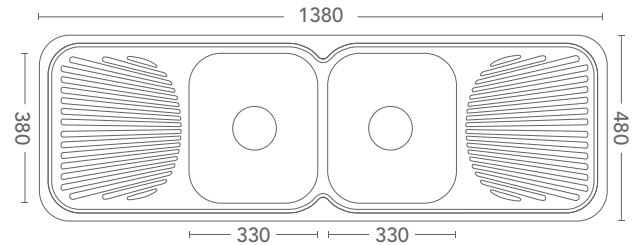

ROUND 800MM DIAMETER
PRODUCT CODE ILM800

ROUND 600MM DIAMETER
PRODUCT CODE ILM600

RECTANGLE 900MM X 700MM
PRODUCT CODE ILM900

RECTANGLE 1200MM X 700MM
PRODUCT CODE ILM1200

MIRRORED SHAVING CABINETS

2 DOORS
1200 W x 800 H x 150 D
PRODUCT CODE 1200SC

SHOWER BASE
1200MM X 900MM
AVAILABLE AS SINGLES
OR IN BULK (PALLET OF 10)
PRODUCT CODE 1200SB

CORNER SHOWER BASE
2 SIZES:
900MM X 900MM
1000MM X 1000MM
AVAILABLE AS SINGLES
OR IN BULK (PALLET OF 10)
PRODUCT CODE 900CNRSB
PRODUCT CODE 1000CNRSB

A RANGE OF CONTEMPORARY SINKWARE IN A TRADITIONAL DESIGN

DOUBLE BOWL + DOUBLE DRAINER - 1380 X 480 X 180

PRODUCT CODE : 1380S

DOUBLE BOWL + SINGLE DRAINER - 1180 X 480 X 180

PRODUCT CODES : LHB 1180SL / RHB 1180SR

1 & 3/4 BOWL + SINGLE DRAINER - 1080 X 480 X 180

PRODUCT CODES : LHB 1080SL / RHB 1080SR

1 & 1/2 BOWL + SINGLE DRAINER - 980 X 480 X 180

PRODUCT CODES : LHB 980SL / RHB 980SR

SINGLE BOWL + SINGLE DRAINER - 780 X 480 X 180