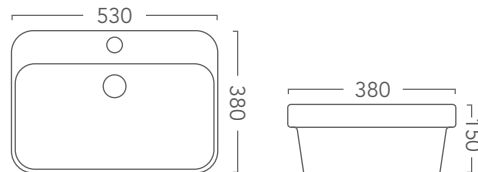

PRODUCT CODE E400(WHITE),
E400MB (MATT BLACK)
400MM X 400MM X 150MM

ALSO AVAILABLE
IN MATT BLACK

ESSENCE 480 - ABOVE COUNTER BASIN

PRODUCT CODE E480(WHITE),
E480MB (MATT BLACK)
480MM X 380MM X 140MM

ALSO AVAILABLE
IN MATT BLACK

CONTOUR 530 - SEMI INSET BASIN

PRODUCT CODE C530
530MM X 380MM X 150MM

SMOOTH 500 - ABOVE COUNTER BASIN

PRODUCT CODE S500
500MM X 355MM X 90MM

NEW

FOCUS 400 - ABOVE COUNTER BASIN

PRODUCT CODE F400
405MM X 405MM X 120MM