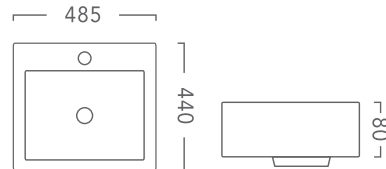

UTOPIA 520 - ABOVE COUNTER BASIN

PRODUCT CODE U520
520MM X 330MM X 130MM

SLEEK 360 - ABOVE COUNTER BASIN

PRODUCT CODE S360
360MM X 360MM X 115MM

ASTER NEW - SEMI INSET BASIN

PRODUCT CODE 7028AB
540MM X 465MM X 150MM

GIO - DROP IN BASIN

PRODUCT CODE 509B
530MM X 430MM X 195MM

PLAZA - ABOVE COUNTER BASIN

PRODUCT CODE 7078
485MM X 440MM X 80MM

MILANO - DROP IN BASIN

PRODUCT CODE 9048
415MM X 415MM X 170MM

04 SOLID SURFACE WALL BASIN