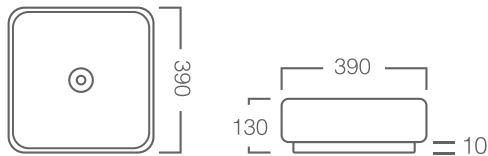

ENCORE 390 - ABOVE COUNTER BASIN

PRODUCT CODE E390
390MM X 390MM X 130MM