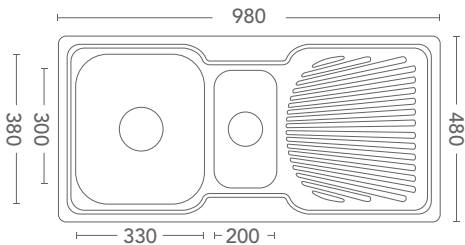

A RANGE OF CONTEMPORARY SINKWARE IN A TRADITIONAL DESIGN

DOUBLE BOWL + DOUBLE DRAINER - 1380 X 480 X 180

PRODUCT CODE : 1380S

DOUBLE BOWL + SINGLE DRAINER - 1180 X 480 X 180

PRODUCT CODES : LHB 1180SL / RHB 1180SR

1 & 3/4 BOWL + SINGLE DRAINER - 1080 X 480 X 180

PRODUCT CODES : LHB 1080SL / RHB 1080SR

1 & 1/2 BOWL + SINGLE DRAINER - 980 X 480 X 180

PRODUCT CODES : LHB 980SL / RHB 980SR

SINGLE BOWL + SINGLE DRAINER - 780 X 480 X 180

PRODUCT CODES : LHB 780SL / RHB 780SR

A LUXURY RANGE OF SINKWARE TO REFLECT A MODERN LIFESTYLE

DOUBLE BOWL + DOUBLE DRAINER - 1380 X 480 X 180

PRODUCT CODE : 1380S-SQ

DOUBLE BOWL + SINGLE DRAINER - 1180 X 480 X 180

PRODUCT CODES : LHB 1180SL-SQ / RHB 1180SR-SQ

1 & 3/4 BOWL + SINGLE DRAINER - 1080 X 480 X 180

PRODUCT CODES : LHB 1080SL-SQ / RHB 1080SR-SQ

1 & 1/2 BOWL + SINGLE DRAINER - 980 X 480 X 180

PRODUCT CODES : LHB 980SL-SQ / RHB 980SR-SQ