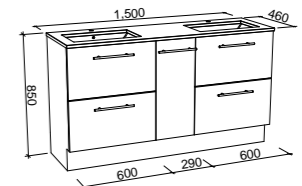

Floor Standing

CABINET WITH	SKU	RRP
20mm SilkSurface Top with White Gloss Above Counter Ceramic Basin	MAR-V-1500-D-SSA-W	$3,660
20mm SilkSurface Top with White Gloss Under Counter Ceramic Basin	MAR-V-1500-D-SSU-W	$3,660
20mm Stone Top with White Gloss Above Counter Ceramic Basin	MAR-V-1500-D-STA-W	$3,827
20mm Stone Top with White Gloss Under Counter Ceramic Basin	MAR-V-1500-D-STU-W	$4,394
No Top	MAR-VCO-1500-D-X-W	$1,897

CABINET WITH	SKU	RRP
20mm SilkSurface Top with White Gloss Above Counter Ceramic Basin	MAR-V-1500-D-SSA-F	$3,791
20mm SilkSurface Top with White Gloss Under Counter Ceramic Basin	MAR-V-1500-D-SSU-F	$3,791
20mm Stone Top with White Gloss Above Counter Ceramic Basin	MAR-V-1500-D-STA-F	$3,957
20mm Stone Top with White Gloss Under Counter Ceramic Basin	MAR-V-1500-D-STU-F	$4,524
No Top	MAR-VCO-1500-D-X-F	$2,039