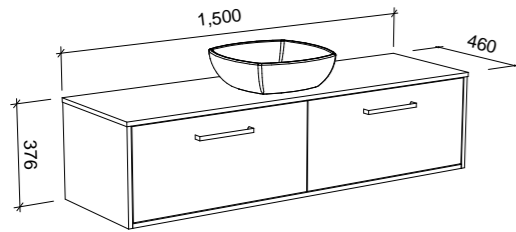

DELAWARE 1500mm SINGLE BOWL

Wall Hung

CABINET WITH	SKU	RRP
18mm Laminate Top with White Gloss Ceramic Above Counter Basin	DEL-V-1500-C-LMA-W	$2,395
No Top	DEL-VCO-1500-C-X-W	$1,589

Floor Standing