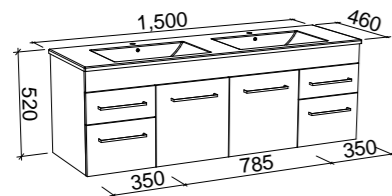

INDIANA 1500mm DOUBLE BOWL

Wall Hung