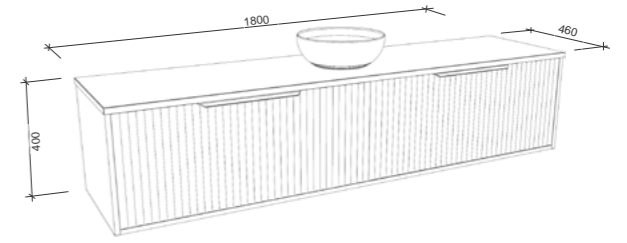

ELWOOD 1800mm SINGLE BOWL

Wall Hung

CABINET WITH	SKU	RRP
20mm SilkSurface Top with White Gloss Above Counter Ceramic Basin	ELW-V-1800-C-SSA-W	$3,587
20mm SilkSurface Top with White Gloss Under Counter Ceramic Basin	ELW-V-1800-C-SSU-W	$3,737
20mm Stone Top with White Gloss Above Counter Ceramic Basin	ELW-V-1800-C-STA-W	$4,173
20mm Stone Top with White Gloss Under Counter Ceramic Basin	ELW-V-1800-C-STU-W	$4,457
No Top	ELW-VCO-1800-C-X-W	$1,846