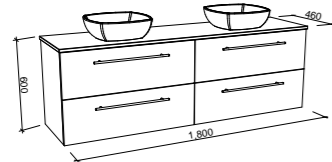

OXBOW 1800mm DOUBLE BOWL

Wall Hung

CABINET WITH	SKU	RRP
20mm SilkSurface Top with White Gloss Above Counter Ceramic Basin	OXB-V-1800-D-SSA-W	$4,760
20mm SilkSurface Top with White Gloss Under Counter Ceramic Basin	OXB-V-1800-D-SSU-W	$4,760
20mm Stone Top with White Gloss Above Counter Ceramic Basin	OXB-V-1800-D-STA-W	$5,183
20mm Stone Top with White Gloss Under Counter Ceramic Basin	OXB-V-1800-D-STU-W	$5,751
No Top	OXB-VCO-1800-D-X-W	$2,810

Floor Standing