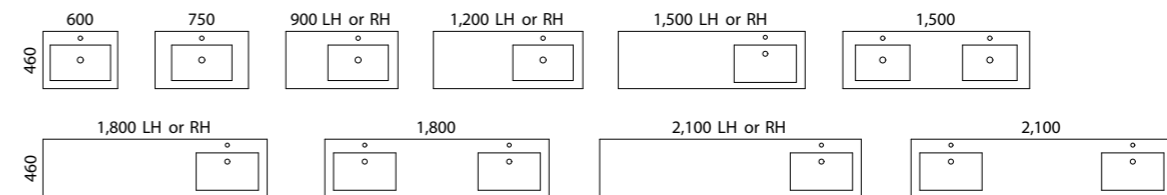

[01.] Dakota Vanity 900mm | DAK-V-900-R-SSU-W | $3,514 Coastal Oak Cabinet with Blanca Granite SilkSurface Top and White Gloss Oval Under Counter Ceramic Basin | Shown with Under Cabinet Vanity Lighting | LED-L-UNDERCAB-V | ADD $391 **[02.] Dakota Vanity 1800mm** | DAK-V-1800-D-SSU-W | $6,156 Perugian Walnut Cabinet with Carrara SilkSurface Top and White Gloss Oval Under Counter Ceramic Basins | Shown with Under Cabinet Vanity Lighting | LED-L-UNDERCAB-V | ADD $391 **[03.] Dakota Vanity 1800mm** | DAK-V-1800-D-SSU-W | $6,156 Perugian Walnut Cabinet with Carrara SilkSurface Top and White Gloss Oval Under Counter Ceramic Basins | Shown with Under Cabinet Vanity Lighting | LED-L-UNDERCAB-V | ADD $391 **[04.] Dakota Vanity 1200mm** | DAK-V-1200-L-SSU-F | $4,461 White Painted Wood Cabinet with Arctic White SilkSurface Top and White Gloss Rectangle Under Counter Ceramic Basin **Please refer to pricelist pages for all available options.**

*Selected sizes. See page 242 for Vanity Top Collection.