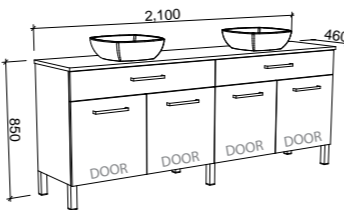

On Legs

CABINET WITH	SKU	RRP
20mm SilkSurface Top with White Gloss Above Counter Ceramic Basin	TAY-V-2100-D-SSA-L	$4,453
20mm Stone Top with White Gloss Above Counter Ceramic Basin	TAY-V-2100-D-STA-L	$5,086
No Top	TAY-VCO-2100-D-X-L	$2,250

Theo

S SILVER INCLUSIONS