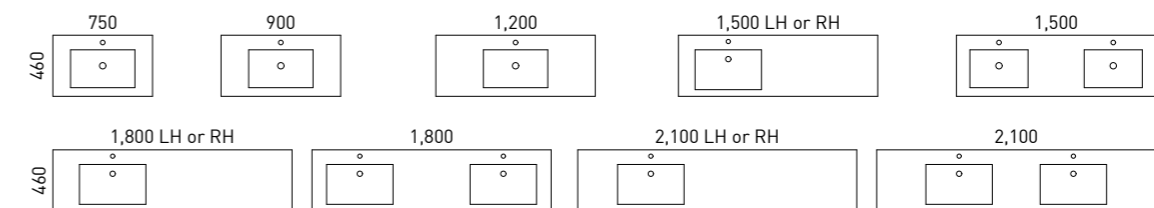

[01.] Taylor Vanity 1200mm | TAY-V-1200-C-STA-W | $2,951 Emerald Green Satin Cabinet with Osprey Stone Top and White Gloss Enchant Ceramic Basin **[02.] Taylor Vanity 1800mm** | TAY-V-1800-D-SSA-W | $3,652 Classic Oak Cabinet with Calcutta Snow SilkSurface Top and White Gloss Allure Ceramic Basins **[03.] Taylor Vanity 1500mm** | TAY-V-1500-D-SSA-F | $3,778 Dark Grey Satin Cabinet with Arctic White SilkSurface Top and White Gloss Feather Ceramic Basins **[04.] Taylor Vanity 900mm** | TAY-V-900-C-SSA-W | $2,235 White Painted Wood Cabinet with Arctic White SilkSurface Top and White Gloss Allure Ceramic Basin **Please refer to pricelist pages for all available options.**