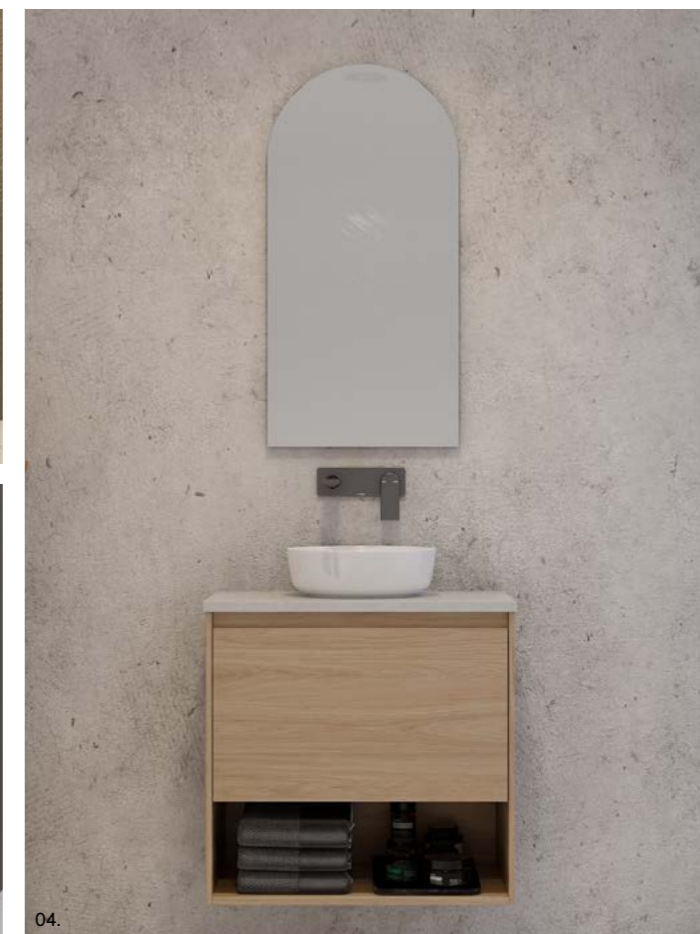

[01.] Karlie Vanity 1500mm | KAR-V-1500-D-SSA-W | $3,944 Classic Oak Cabinet with Arctic White SilkSurface Top and White Gloss Gem Ceramic Basins **[02.] Karlie Vanity 900mm** | KAR-V-900-C-SSA-F | $2,814 White Satin Cabinet with Calcutta Snow SilkSurface Top and White Gloss Bloom Ceramic Basin **[03.] Karlie Vanity 1000mm** | KAR-V-1000-C-URB-W | $2,202 Close-up showing Black Satin Cabinet **[04.] Karlie Vanity 600mm** | KAR-V-600-C-STA-W | $1,859 Prime Oak Cabinet with Cloudburst Concrete Stone Top and White Gloss Ceramic Gem Basin **Please refer to pricelist pages for all available options.**

*Selected sizes. See page 242 for Vanity Top Collection.