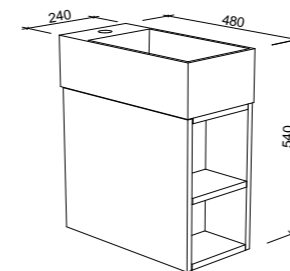

LOTTIE 480mm

Wall Hung