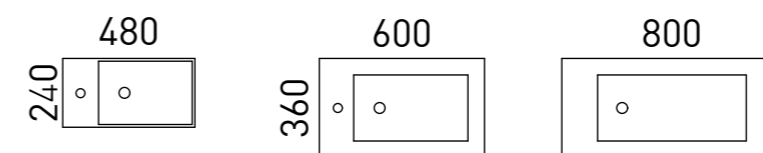

Frankie

S SILVER INCLUSIONS

The Frankie is a versatile small space vanity that is perfect for powder rooms and other compact bathrooms. Choose from our wide range of paint and woodgrain finishes, or if you're feeling adventurous, opt for a two-toned cabinet.

Available in wall hung and floor standing.

- Top options include:
  - 20mm integrated tops - Liberty