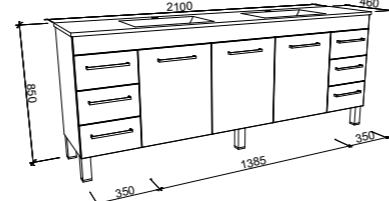

Bargo

G GOLD INCLUSIONS

BARGO 2100mm DOUBLE BOWL

Wall Hung

Floor Standing

On Legs

CABINET WITH	SKU	RRP
Classic Mineral Composite Top	BAR-V-2100-D-CLA-W	\$4,881
Regal Mineral Composite Top	BAR-V-2100-D-REG-W	\$5,317
20mm SilkSurface Top with White Gloss Above Counter Ceramic Basin	BAR-V-2100-D-SSA-W	\$4,783
20mm SilkSurface Top with White Gloss Under Counter Ceramic Basin	BAR-V-2100-D-SSU-W	\$4,783
20mm Stone Top with White Gloss Above Counter Ceramic Basin	BAR-V-2100-D-STA-W	\$5,476
20mm Stone Top with White Gloss Under Counter Ceramic Basin	BAR-V-2100-D-STU-W	\$6,030
No Top	BAR-VCO-2100-D-X-W	\$2,586