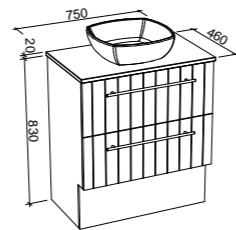

CABINET WITH	SKU	RRP
20mm SilkSurface Top with White Gloss Above Counter Ceramic Basin	HEN-V-750-C-SSA-F	$2,906
20mm SilkSurface Top with White Gloss Under Counter Ceramic Basin	HEN-V-750-C-SSU-F	$2,906
20mm Stone Top with White Gloss Above Counter Ceramic Basin	HEN-V-750-C-STA-F	$3,057
20mm Stone Top with White Gloss Under Counter Ceramic Basin	HEN-V-750-C-STU-F	$3,341
No Top	HEN-VCO-750-C-X-F	$2,031