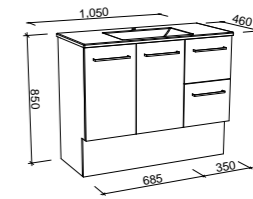

CABINET WITH	SKU	RRP
Regal Mineral Composite Top	CAR-V-1050-C-REG-F	$2,263
70mm Grand Mineral Composite Top	CAR-V-1050-C-GND-F	$2,519
No Top	CAR-VCO-1050-C-X-F	$1,691