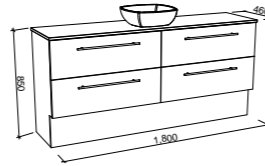

CABINET WITH	SKU	RRP
20mm SilkSurface Top with White Gloss Above Counter Ceramic Basin	OXB-V-1800-C-SSA-F	$4,576
20mm SilkSurface Top with White Gloss Under Counter Ceramic Basin	OXB-V-1800-C-SSU-F	$4,576
20mm Stone Top with White Gloss Above Counter Ceramic Basin	OXB-V-1800-C-STA-F	$4,999
20mm Stone Top with White Gloss Under Counter Ceramic Basin	OXB-V-1800-C-STU-F	$5,283
No Top	OXB-VCO-1800-C-X-F	$2,888

Floor Standing