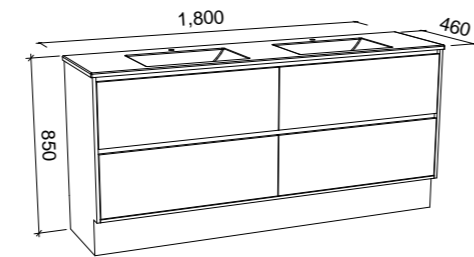

CABINET WITH	SKU	RRP
Regal Mineral Composite Top	GRA-V-1800-D-REG-F	$4,208
20mm SilkSurface Top with White Gloss Above Counter Ceramic Basin	GRA-V-1800-D-SSA-F	$4,573
20mm SilkSurface Top with White Gloss Under Counter Ceramic Basin	GRA-V-1800-D-SSU-F	$4,573
20mm Stone Top with White Gloss Above Counter Ceramic Basin	GRA-V-1800-D-STA-F	$5,102
20mm Stone Top with White Gloss Under Counter Ceramic Basin	GRA-V-1800-D-STU-F	$5,638
No Top	GRA-VCO-1800-D-X-F	$2,624

Grange

G GOLD INCLUSIONS