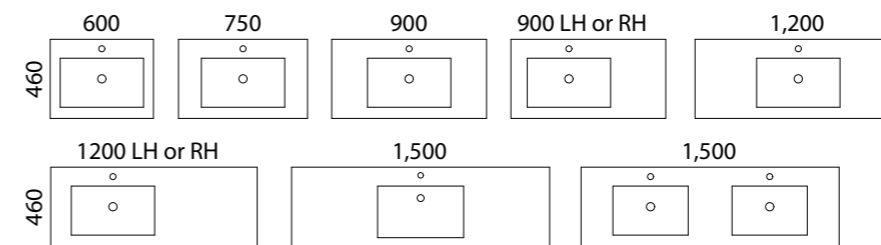

[01.] Indiana Vanity 1500mm | IND-V-1500-D-APH-W | $3,341 Perugian Walnut Cabinet with Alpha Ceramic Top | Shown with Under Cabinet Vanity Lighting | LED-L-UNDERCAB-V | ADD $391 **[02.] Indiana Vanity 600mm** | IND-V-600-C-APH-W | $840 Light Grey Satin Cabinet with Alpha Ceramic Top **[03.] Indiana Vanity 600mm** | IND-V-600-C-APH-W | $840 Classic Oak Cabinet with Alpha Ceramic Top **[04.] Indiana Vanity 1200mm** | IND-V-1200-C-APH-W | $1,535 Rural Oak Cabinet with Alpha Ceramic Top **[05.] Indiana Vanity 900mm** | IND-V-900-C-APH-F | $1,447 White Satin Cabinet with Alpha Ceramic Top **Please refer to pricelist pages for all available options.**