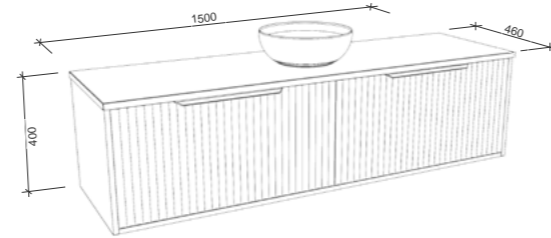

ELWOOD 1500mm SINGLE BOWL

Wall Hung

CABINET WITH	SKU	RRP
20mm SilkSurface Top with White Gloss Above Counter Ceramic Basin	ELW-V-1500-C-SSA-W	$3,335
20mm SilkSurface Top with White Gloss Under Counter Ceramic Basin	ELW-V-1500-C-SSU-W	$3,485
20mm Stone Top with White Gloss Above Counter Ceramic Basin	ELW-V-1500-C-STA-W	$3,523
20mm Stone Top with White Gloss Under Counter Ceramic Basin	ELW-V-1500-C-STU-W	$3,807
No Top	ELW-VCO-1500-C-X-W	$1,683