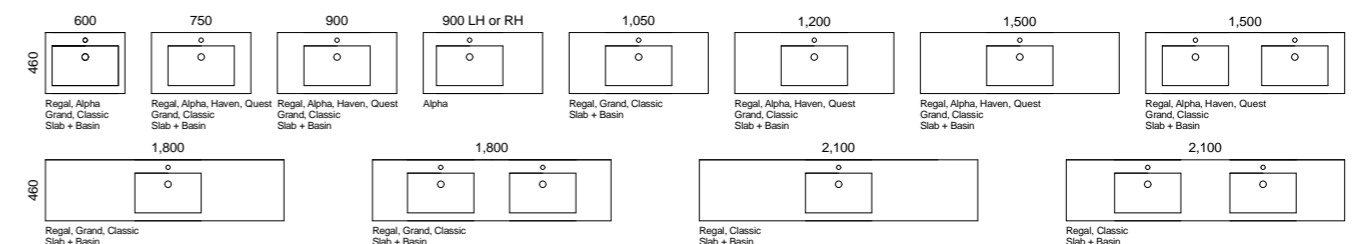

03.

04.

[01.] Bargo Vanity 1800mm | BAR-V-1800-D-SSA-F | $4,470 Light Grey Satin Cabinet with Bianco Pearl SilkSurface Top and White Gloss George Inset Ceramic Basins **[02.] Bargo Vanity 1500mm** | BAR-V-1500-C-STA-W | $3,901 Tassie Oak Cabinet with Pure White Stone Top and White Gloss Enchant Ceramic Basin | Shown with Under Cabinet Vanity Lighting | LED-L-UNDERCAB-V | ADD $391 **[03.] Bargo Vanity 900mm** | BAR-V-900-C-APH-W | $1,873 Estella Oak Cabinet with Alpha Ceramic Top **[04.] Bargo Vanity 750mm** | BAR-V-750-C-APH-W | $1,722 Prime Oak Cabinet with Alpha Ceramic Top **Please refer to pricelist pages for all available options.**

*Selected sizes. See page 242 for Vanity Top Collection.