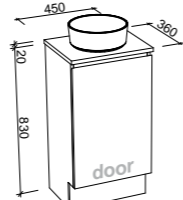

CABINET WITH	SKU	RRP
20mm SilkSurface Top with White Gloss Above Counter Ceramic Basin	BIL-V-450-C-SSA-W	$1,552
20mm SilkSurface Top with White Gloss Mini Under Counter Ceramic Basin	BIL-V-450-C-SSU-W	$1,552
20mm Stone Top with White Gloss Above Counter Ceramic Basin	BIL-V-450-C-STA-W	$1,578
No Top	BIL-VCO-450-C-X-W	$727

CABINET WITH	SKU	RRP
20mm SilkSurface Top with White Gloss Above Counter Ceramic Basin	BIL-V-450-C-SSA-F	$1,709
20mm SilkSurface Top with White Gloss Mini Under Counter Ceramic Basin	BIL-V-450-C-SSU-F	$1,709
20mm Stone Top with White Gloss Above Counter Ceramic Basin	BIL-V-450-C-STA-F	$1,735
No Top	BIL-VCO-450-C-X-F	$892

NOTE: Left-hand hinge standard unless specified otherwise.

NOTE: See pages 244 - 250 for selected small space basins for the Billie.

Billie

G GOLD INCLUSIONS