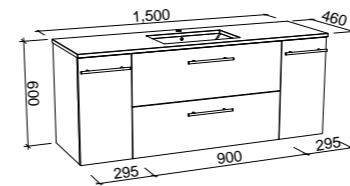

NOTE: Available with offset bowl above drawers only. Right-hand offset also available. Order by replacing -L- with -R- in the relevant SKU.

Marshall

G GOLD INCLUSIONS

MARSHALL 1500mm SINGLE BOWL

Wall Hung