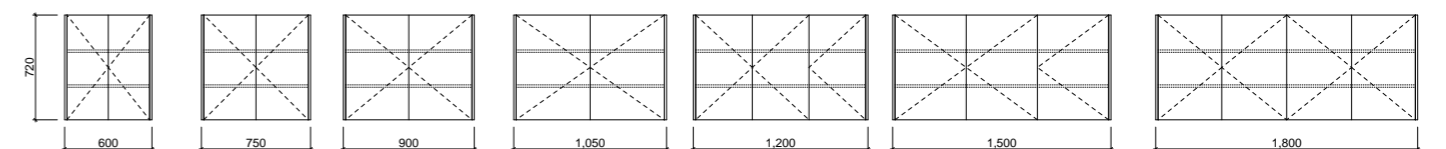

All cabinets 166mm deep.

[01.] Denver Shaving Cabinet 1500mm | DEN-SC-1500-3-G | $1,208 Tassie Oak Cabinet Denver Platinum Shaving Cabinet 1500mm | DEN-SC-1500-3-P | $1,255 [02.] Denver Shaving Cabinet 1050mm | DEN-SC-1050-D-G | $1,014 White Gloss Cabinet Denver Platinum Shaving Cabinet 1050mm | DEN-SC-1050-D-P | $1,131 [03.] Denver Shaving Cabinet 1500mm | DEN-SC-1500-3-G | $1,208 Tassie Oak Cabinet Denver Platinum Shaving Cabinet 1500mm | DEN-SC-1500-3-P | $1,255 | $933 [04.] Denver Shaving Cabinet 1500mm | DEN-SC-1500-3-G | $1,208 Tassie Oak Cabinet | Shown with Denver Side Lighting Upgrade | LED-L-DENVER | ADD $603 Denver Platinum Shaving Cabinet 1200mm | DEN-SC-1500-3-P | $1,326 Please refer to pricelist pages for all available options.