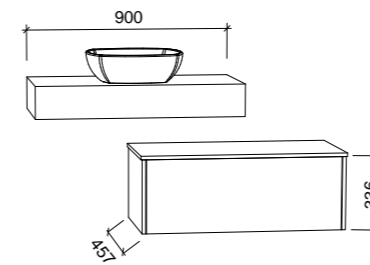

MILAN 900mm

Wall Hung

CABINET WITH	SKU	RRP
Complete Unit Including White Gloss Ceramic Above Counter Basin, Laminated Slab Top and Cabinet	MIL-V-900-C-LMA-W	$2,998
Complete Unit Including White Gloss Ceramic Above Counter Basin, SilkSurface Top and Cabinet	MIL-V-900-C-SSA-W	$3,136
Wall Hung Cabinet Only	MIL-VCO-900-C-X-W	$1,616
Laminated Slab Top and Basin Only 900 x 460 x 140 with mounting brackets Incl. White Gloss Ceramic Above Counter Basin	BAI-V-900-C-LMA-W	$1,700
SilkSurface Top and Basin Only 900 x 460 x 140 with mounting brackets Incl. White Gloss Ceramic Above Counter Basin	BAI-V-900-C-BXA-W	$1,643