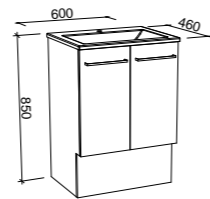

CABINET WITH	SKU	RRP
Regal Mineral Composite Top	CAR-V-600-C-REG-F	$1,639
Alpha Ceramic Top	CAR-V-600-C-APH-F	$1,639
70mm Grand Mineral Composite Top	CAR-V-600-C-GND-F	$1,808
No Top	CAR-VCO-600-C-X-F	$1,196