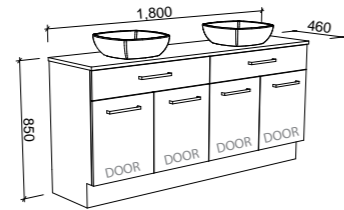

Floor Standing

CABINET WITH	SKU	RRP
20mm SilkSurface Top with White Gloss Above Counter Ceramic Basin	TAY-V-1800-D-SSA-F	$4,030
20mm Stone Top with White Gloss Above Counter Ceramic Basin	TAY-V-1800-D-STA-F	$4,577
No Top	TAY-VCO-1800-D-X-F	$1,923