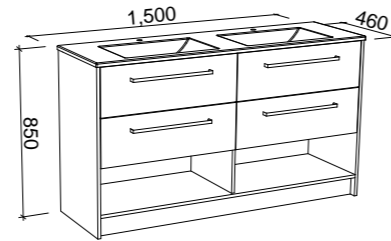

CABINET WITH	SKU	RRP
Alpha Ceramic Top	KAN-V-1500-D-APH-F	$4,508
Regal Mineral Composite Top	KAN-V-1500-D-REG-F	$4,395
Haven Matt Dolomite Top	KAN-V-1500-D-HVN-F	$4,395
Quest Gloss Dolomite Top	KAN-V-1500-D-QUE-F	$4,395
20mm SilkSurface Top with White Gloss Above Counter Ceramic Basin	KAN-V-1500-D-SSA-F	$4,981
20mm SilkSurface Top with White Gloss Under Counter Ceramic Basin	KAN-V-1500-D-SSU-F	$4,981
20mm Stone Top with White Gloss Above Counter Ceramic Basin	KAN-V-1500-D-STA-F	$5,135
20mm Stone Top with White Gloss Under Counter Ceramic Basin	KAN-V-1500-D-STU-F	$5,703
No Top	KAN-VCO-1500-D-X-F	$3,149