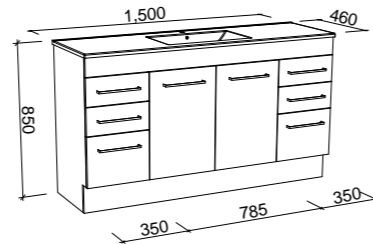

Floor Standing

CABINET WITH	SKU	RRP
Alpha Ceramic Top	IND-V-1500-C-APH-W	$3,191
No Top	IND-VCO-1500-C-X-W	$1,865

CABINET WITH	SKU	RRP
Alpha Ceramic Top	IND-V-1500-C-APH-F	$3,392
No Top	IND-VCO-1500-C-X-F	$2,053