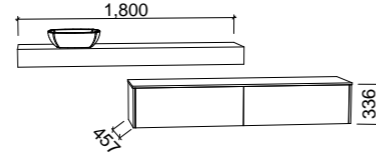

MILAN 1800mm

Wall Hung

CABINET WITH	SKU	RRP
Complete Unit Left-hand Offset Including White Gloss Ceramic Above Counter Basin, Laminate Slab Top and Cabinet	MIL-V-1800-L-LMA-W	$4,246
Complete Unit Left-hand Offset Including White Gloss Ceramic Above Counter Basin, SilkSurface Top and Cabinet	MIL-V-1800-L-SSA-W	$4,562
Wall Hung Cabinet Only Left-hand Offset	MIL-VCO-1800-L-X-W	$2,078
Laminated Slab Top and Basin Only 1800 x 460 x 140 with mounting brackets Left-hand Offset Incl. White Gloss Ceramic Above Counter Basin	BAI-V-1800-L-LMA-W	$2,520
SilkSurface Top and Basin Only 1800 x 460 x 140 with mounting brackets Left-hand Offset Incl. White Gloss Ceramic Above Counter Basin	BAI-V-1800-L-BXA-W	$2,765

NOTE: Right-hand offset also available. Order by replacing -L- with -R- in the relevant SKU.