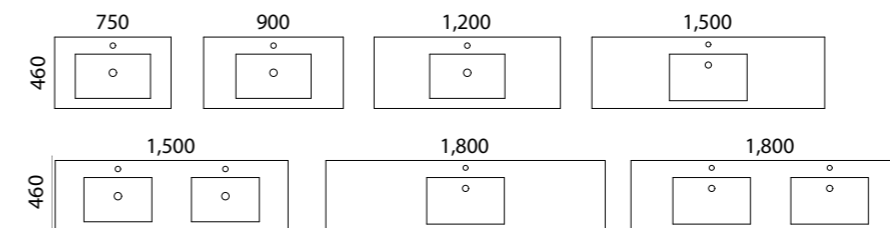

Available in wall hung.

- Top options include:
 - 20mm SilkSurface or Caesarstone slab top with above or under counter basin/s

02. Dockland Fluting

03. Apollo Fluting

04. Apollo Fluting

[01.] Elwood Vanity 1800mm | ELW-V-1800-D-SSU-W | \$4,084 Prime Oak Cabinet with Carrara SilkSurface Top and White Gloss Allure Under Counter Ceramic Basins **[02.] Elwood Vanity 1500mm** | ELW-V-1500-C-SSA-W | \$3,335 Prime Oak Cabinet with Carrara SilkSurface Top and White Gloss Myrtle Ceramic Basin **[03.] Elwood Vanity 1200mm** | ELW-V-1200-C-SSA-W | \$2,511 Close-up showing Prime Oak Cabinet with Arctic White SilkSurface Top and White Gloss Allure Ceramic Basin **[04.] Elwood Vanity 1200mm** | ELW-V-1200-C-SSA-W | \$2,511 Prime Oak Cabinet with Arctic White SilkSurface Top and White Gloss Allure Ceramic Basin **Please refer to pricelist pages for all available options.**