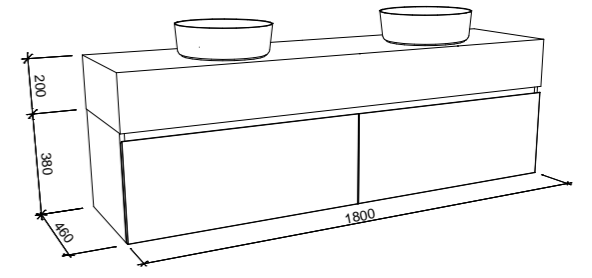

Kingsley

G GOLD INCLUSIONS

KINGSLEY 1800mm SINGLE BOWL

Wall Hung

KINGSLEY 1800mm DOUBLE BOWL

Floor Standing

CABINET WITH	SKU	RRP
Regal Mineral Composite Top	KIN-V-1800-C-REG-W	\$4,330
Stadium Mineral Composite Top	KIN-V-1800-C-STD-W	\$4,330
20mm SilkSurface Top with Above Counter White Gloss Ceramic Basin	KIN-V-1800-C-SSA-W	\$3,138
20mm SilkSurface Top with Under Counter White Gloss Ceramic Basin	KIN-V-1800-C-SSU-W	\$3,408
20mm Stone Top with Above Counter White Gloss Ceramic Basin	KIN-V-1800-C-STA-W	\$3,638
20mm Stone Top with Under Counter White Gloss Ceramic Basin	KIN-V-1800-C-STU-W	\$3,874
60mm SilkSurface Freedom Top with Above Counter White Gloss Ceramic Basin	KIN-V-1800-C-FRA-W	\$3,611
60mm SilkSurface Freedom Top with Under Counter White Gloss Ceramic Basin	KIN-V-1800-C-FRU-W	\$3,847
200mm SilkSurface Box Top with Above Counter White Gloss Ceramic Basin	KIN-V-1800-C-BXA-W	\$4,142
200mm SilkSurface Box Top with Under Counter White Gloss Ceramic Basin	KIN-V-1800-C-BXU-W	\$4,142
No Top	KIN-VCO-1800-C-X-W	\$1,369