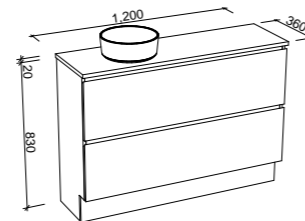

NOTE: Right-hand offset also available. Order by replacing **-L-** with **-R-** in the relevant SKU.

BILLIE 1200mm

Wall Hung

Floor Standing

CABINET WITH	SKU	RRP
20mm SilkSurface Top with White Gloss Above Counter Ceramic Basin Left-hand Offset	BIL-V-1200-L-SSA-W	\$2,771
20mm SilkSurface Top with White Gloss Mini Under Counter Ceramic Basins	BIL-V-1200-L-SSU-W	\$2,771
20mm Stone Top with White Gloss Above Counter Ceramic Basin Left-hand Offset	BIL-V-1200-L-STA-W	\$3,078
20mm Stone Top with White Gloss Mini Under Counter Basin Left-hand Offset	BIL-V-1200-L-STU-W	\$3,347
No Top Left-hand Offset	BIL-VCO-1200-L-X-W	\$1,512