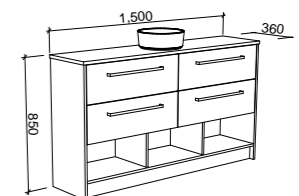

CABINET WITH	SKU	RRP
20mm SilkSurface Top with White Gloss Above Counter Ceramic Basin	KAR-V-1500-C-SSA-F	$4,541
20mm SilkSurface Top with White Gloss Ceramic Mini Under Counter Basin	KAR-V-1500-C-SSU-F	$4,541
20mm Stone Top with White Gloss Above Counter Ceramic Basin	KAR-V-1500-C-STA-F	$4,670
20mm Stone Top with White Gloss Mini Under Counter Ceramic Basin	KAR-V-1500-C-STU-F	$4,670
No Top	KAR-VCO-1500-C-X-F	$2,964

NOTE: See pages 244 - 250 for selected small space basins for the Karlie.