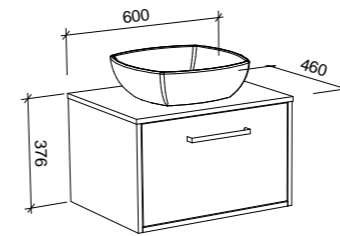

Delaware

G GOLD INCLUSIONS

DELAWARE 600mm

Wall Hung