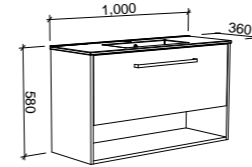

KARLIE 1000mm

Wall Hung

CABINET WITH	SKU	RRP
Urban Ceramic Top	KAR-V-1000-C-URB-W	$2,202
No Top	KAR-VCO-1000-C-X-W	$1,506