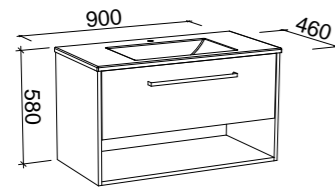

Kansas

G GOLD INCLUSIONS

KANSAS 900mm

Wall Hung

CABINET WITH	SKU	RRP
Alpha Ceramic Top	KAN-V-900-C-APH-W	$1,806
Regal Mineral Composite Top	KAN-V-900-C-REG-W	$1,806
Haven Matt Dolomite Top	KAN-V-900-C-HVN-W	$1,806
Quest Gloss Dolomite Top	KAN-V-900-C-QUE-W	$1,806
20mm SilkSurface Top with White Gloss Above Counter Ceramic Basin	KAN-V-900-C-SSA-W	$2,457
20mm SilkSurface Top with White Gloss Under Counter Ceramic Basin	KAN-V-900-C-SSU-W	$2,457
20mm Stone Top with White Gloss Above Counter Ceramic Basin	KAN-V-900-C-STA-W	$2,616
20mm Stone Top with White Gloss Under Counter Ceramic Basin	KAN-V-900-C-STU-W	$2,900
No Top	KAN-VCO-900-C-X-W	$1,260