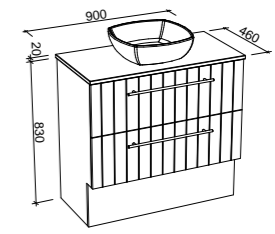

CABINET WITH	SKU	RRP
20mm SilkSurface Top with White Gloss Above Counter Ceramic Basin	HEN-V-900-C-SSA-F	$3,244
20mm SilkSurface Top with White Gloss Under Counter Ceramic Basin	HEN-V-900-C-SSU-F	$3,244
20mm Stone Top with White Gloss Above Counter Ceramic Basin	HEN-V-900-C-STA-F	$3,416
20mm Stone Top with White Gloss Under Counter Ceramic Basin	HEN-V-900-C-STU-F	$3,700
No Top	HEN-VCO-900-C-X-F	$2,137