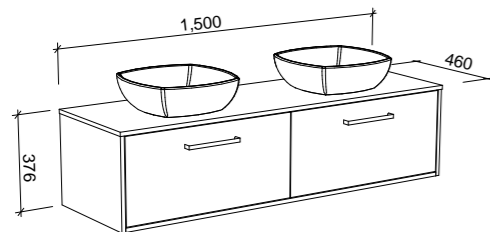

DELAWARE 1500mm DOUBLE BOWL

Wall Hung

CABINET WITH	SKU	RRP
18mm Laminate Top with White Gloss Ceramic Above Counter Basin	DEL-V-1500-D-LMA-W	$2,625
No Top	DEL-VCO-1500-D-X-W	$1,607

Floor Standing