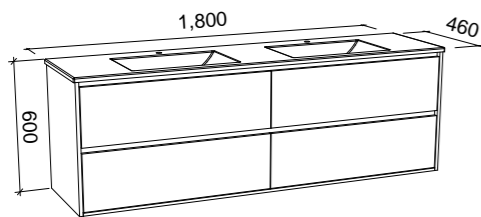

GRANGE 1800mm DOUBLE BOWL

Wall Hung

CABINET WITH	SKU	RRP
Regal Mineral Composite Top	GRA-V-1800-D-REG-W	$4,073
20mm SilkSurface Top with White Gloss Above Counter Ceramic Basin	GRA-V-1800-D-SSA-W	$4,437
20mm SilkSurface Top with White Gloss Under Counter Ceramic Basin	GRA-V-1800-D-SSU-W	$4,437
20mm Stone Top with White Gloss Above Counter Ceramic Basin	GRA-V-1800-D-STA-W	$4,967
20mm Stone Top with White Gloss Under Counter Ceramic Basin	GRA-V-1800-D-STU-W	$5,503
No Top	GRA-VCO-1800-D-X-W	$2,482

Floor Standing