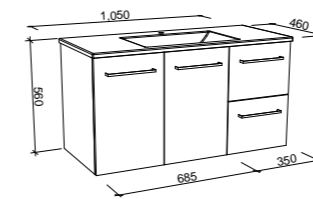

CARLO 1050mm

Wall Hung

CABINET WITH	SKU	RRP
Regal Mineral Composite Top	CAR-V-1050-C-REG-W	$2,078
70mm Grand Mineral Composite Top	CAR-V-1050-C-GND-W	$2,317
No Top	CAR-VCO-1050-C-X-W	$1,488

Floor Standing