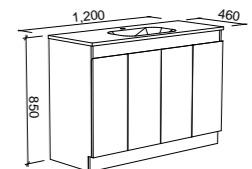

CABINET WITH	SKU	RRP
Haven Matt Dolomite Top	RKF-V-1200-C-HVN-F	$1,498
Quest Gloss Dolomite Top	RKF-V-1200-C-QUE-F	$1,498
No Top	RKF-VCO-1200-C-X-F	$1,031

Floor Standing