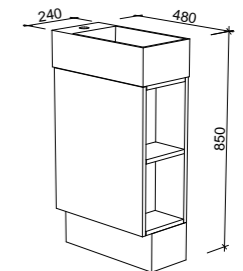

Lottie

S SILVER INCLUSIONS

LOTTIE 480mm

Wall Hung

Floor Standing

CABINET WITH	SKU	RRP
Liberty Ceramic Top Left-hand Offset	LOT-V-480-L-LIB-W	\$763
No Top Left-hand Offset	LOT-VCO-480-L-X-W	\$567

CABINET WITH	SKU	RRP
Liberty Ceramic Top Left-hand Offset	LOT-V-480-L-LIB-F	\$809
No Top Left-hand Offset	LOT-VCO-480-L-X-F	\$598