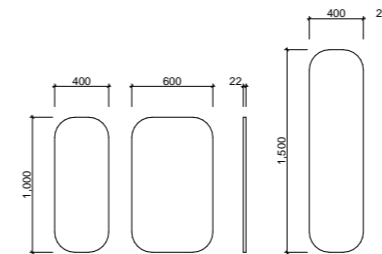

02.

[01.] Jazz Arch Mirror 400mm | JZA-M-400-1000 | $480 each [02.] Jazz Arch Mirror 400mm | JZA-M-400-1000 | $480 [03.] Jazz Arch Mirror 600mm | JZA-M-600-1000 | $674 each Please refer to pricelist pages for all available options.