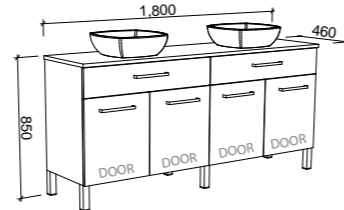

On Legs

CABINET WITH	SKU	RRP
20mm SilkSurface Top with White Gloss Above Counter Ceramic Basin	TAY-V-1800-D-SSA-L	$4,188
20mm Stone Top with White Gloss Above Counter Ceramic Basin	TAY-V-1800-D-STA-L	$4,733
No Top	TAY-VCO-1800-D-X-L	$2,084