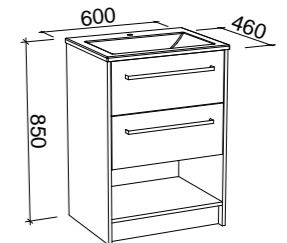

Floor Standing

CABINET WITH	SKU	RRP
Alpha Ceramic Top	KAN-V-600-C-APH-W	$1,521
Regal Mineral Composite Top	KAN-V-600-C-REG-W	$1,521
20mm SilkSurface Top with White Gloss Above Counter Ceramic Basin	KAN-V-600-C-SSA-W	$1,849
20mm SilkSurface Top with White Gloss Under Counter Ceramic Basin	KAN-V-600-C-SSU-W	$1,849
20mm Stone Top with White Gloss Above Counter Ceramic Basin	KAN-V-600-C-STA-W	$1,875
20mm Stone Top with White Gloss Under Counter Ceramic Basin	KAN-V-600-C-STU-W	$2,159
No Top	KAN-VCO-600-C-X-W	$1,012

CABINET WITH	SKU	RRP
Alpha Ceramic Top	KAN-V-600-C-APH-F	$1,855
Regal Mineral Composite Top	KAN-V-600-C-REG-F	$1,855
20mm SilkSurface Top with White Gloss Above Counter Ceramic Basin	KAN-V-600-C-SSA-F	$2,184
20mm SilkSurface Top with White Gloss Under Counter Ceramic Basin	KAN-V-600-C-SSU-F	$2,184
20mm Stone Top with White Gloss Above Counter Ceramic Basin	KAN-V-600-C-STA-F	$2,210
20mm Stone Top with White Gloss Under Counter Ceramic Basin	KAN-V-600-C-STU-F	$2,494
No Top	KAN-VCO-600-C-X-F	$1,363