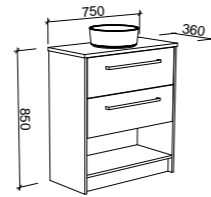

CABINET WITH	SKU	RRP
20mm SilkSurface Top with White Gloss Above Counter Ceramic Basin	KAR-V-750-C-SSA-F	$2,350
20mm SilkSurface Top with White Gloss Ceramic Mini Under Counter Basin	KAR-V-750-C-SSU-F	$2,350
20mm Stone Top with White Gloss Above Counter Ceramic Basin	KAR-V-750-C-STA-F	$2,492
20mm Stone Top with White Gloss Mini Under Counter Ceramic Basin	KAR-V-750-C-STU-F	$2,492
No Top	KAR-VCO-750-C-X-F	$1,493

Floor Standing