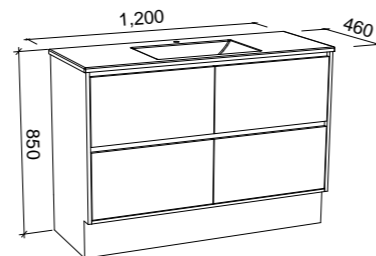

CABINET WITH	SKU	RRP
Alpha Ceramic Top	GRA-V-1200-C-APH-F	$2,930
Regal Mineral Composite Top	GRA-V-1200-C-REG-F	$2,930
Haven Matt Dolomite Top	GRA-V-1200-C-HVN-F	$2,930
Quest Gloss Dolomite Top	GRA-V-1200-C-QUE-F	$2,930
20mm SilkSurface Top with White Gloss Above Counter Ceramic Basin	GRA-V-1200-C-SSA-F	$3,481
20mm SilkSurface Top with White Gloss Under Counter Ceramic Basin	GRA-V-1200-C-SSU-F	$3,481
20mm Stone Top with White Gloss Above Counter Ceramic Basin	GRA-V-1200-C-STA-F	$3,789
20mm Stone Top with White Gloss Under Counter Ceramic Basin	GRA-V-1200-C-STU-F	$4,057
No Top	GRA-VCO-1200-C-X-F	$2,261

Grange

G GOLD INCLUSIONS