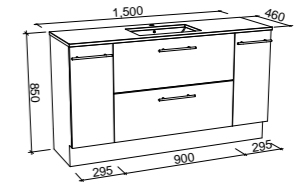

Floor Standing

CABINET WITH	SKU	RRP
20mm SilkSurface Top with White Gloss Above Counter Ceramic Basin	MAR-V-1500-C-SSA-W	$3,494
20mm SilkSurface Top with White Gloss Under Counter Ceramic Basin	MAR-V-1500-C-SSU-W	$3,494
20mm Stone Top with White Gloss Above Counter Ceramic Basin	MAR-V-1500-C-STA-W	$3,621
20mm Stone Top with White Gloss Under Counter Ceramic Basin	MAR-V-1500-C-STU-W	$3,904
No Top	MAR-VCO-1500-C-X-W	$1,957

CABINET WITH	SKU	RRP
20mm SilkSurface Top with White Gloss Above Counter Ceramic Basin	MAR-V-1500-C-SSA-F	$3,625
20mm SilkSurface Top with White Gloss Under Counter Ceramic Basin	MAR-V-1500-C-SSU-F	$3,625
20mm Stone Top with White Gloss Above Counter Ceramic Basin	MAR-V-1500-C-STA-F	$3,751
20mm Stone Top with White Gloss Under Counter Ceramic Basin	MAR-V-1500-C-STU-F	$4,035
No Top	MAR-VCO-1500-C-X-F	$2,099