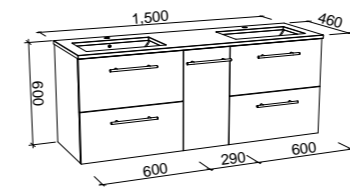

MARSHALL 1500mm DOUBLE BOWL

Wall Hung