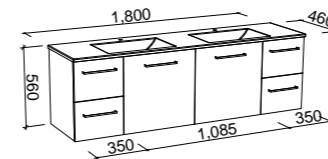

CARLO 1800mm DOUBLE BOWL

Wall Hung

CABINET WITH	SKU	RRP
Regal Mineral Composite Top	CAR-V-1800-D-REG-W	\$3,807
70mm Grand Mineral Composite Top	CAR-V-1800-D-GND-W	\$4,198
No Top	CAR-VCO-1800-D-X-W	\$2,113