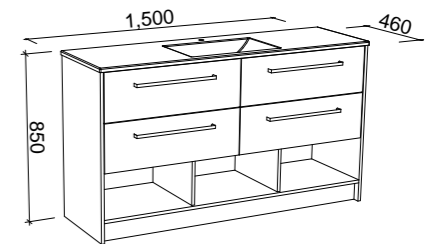

CABINET WITH	SKU	RRP
Alpha Ceramic Top	KAN-V-1500-C-APH-F	$4,423
Regal Mineral Composite Top	KAN-V-1500-C-REG-F	$3,992
Haven Matt Dolomite Top	KAN-V-1500-C-HVN-F	$3,992
Quest Gloss Dolomite Top	KAN-V-1500-C-QUE-F	$3,992
20mm SilkSurface Top with White Gloss Above Counter Ceramic Basin	KAN-V-1500-C-SSA-F	$4,565
20mm SilkSurface Top with White Gloss Under Counter Ceramic Basin	KAN-V-1500-C-SSU-F	$4,565
20mm Stone Top with White Gloss Above Counter Ceramic Basin	KAN-V-1500-C-STA-F	$4,694
20mm Stone Top with White Gloss Under Counter Ceramic Basin	KAN-V-1500-C-STU-F	$4,978
No Top	KAN-VCO-1500-C-X-F	$2,964