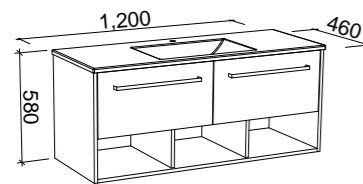

KANSAS 1200mm SINGLE BOWL

Wall Hung

CABINET WITH	SKU	RRP
Alpha Ceramic Top	KAN-V-1200-C-APH-W	$2,332
Regal Mineral Composite Top	KAN-V-1200-C-REG-W	$2,332
Haven Matt Dolomite Top	KAN-V-1200-C-HVN-W	$2,332
Quest Gloss Dolomite Top	KAN-V-1200-C-QUE-W	$2,332
20mm SilkSurface Top with White Gloss Above Counter Ceramic Basin	KAN-V-1200-C-SSA-W	$2,891
20mm SilkSurface Top with White Gloss Under Counter Ceramic Basin	KAN-V-1200-C-SSU-W	$2,891
20mm Stone Top with White Gloss Above Counter Ceramic Basin	KAN-V-1200-C-STA-W	$3,197
20mm Stone Top with White Gloss Under Counter Ceramic Basin	KAN-V-1200-C-STU-W	$3,481
No Top	KAN-VCO-1200-C-X-W	$1,638

Floor Standing