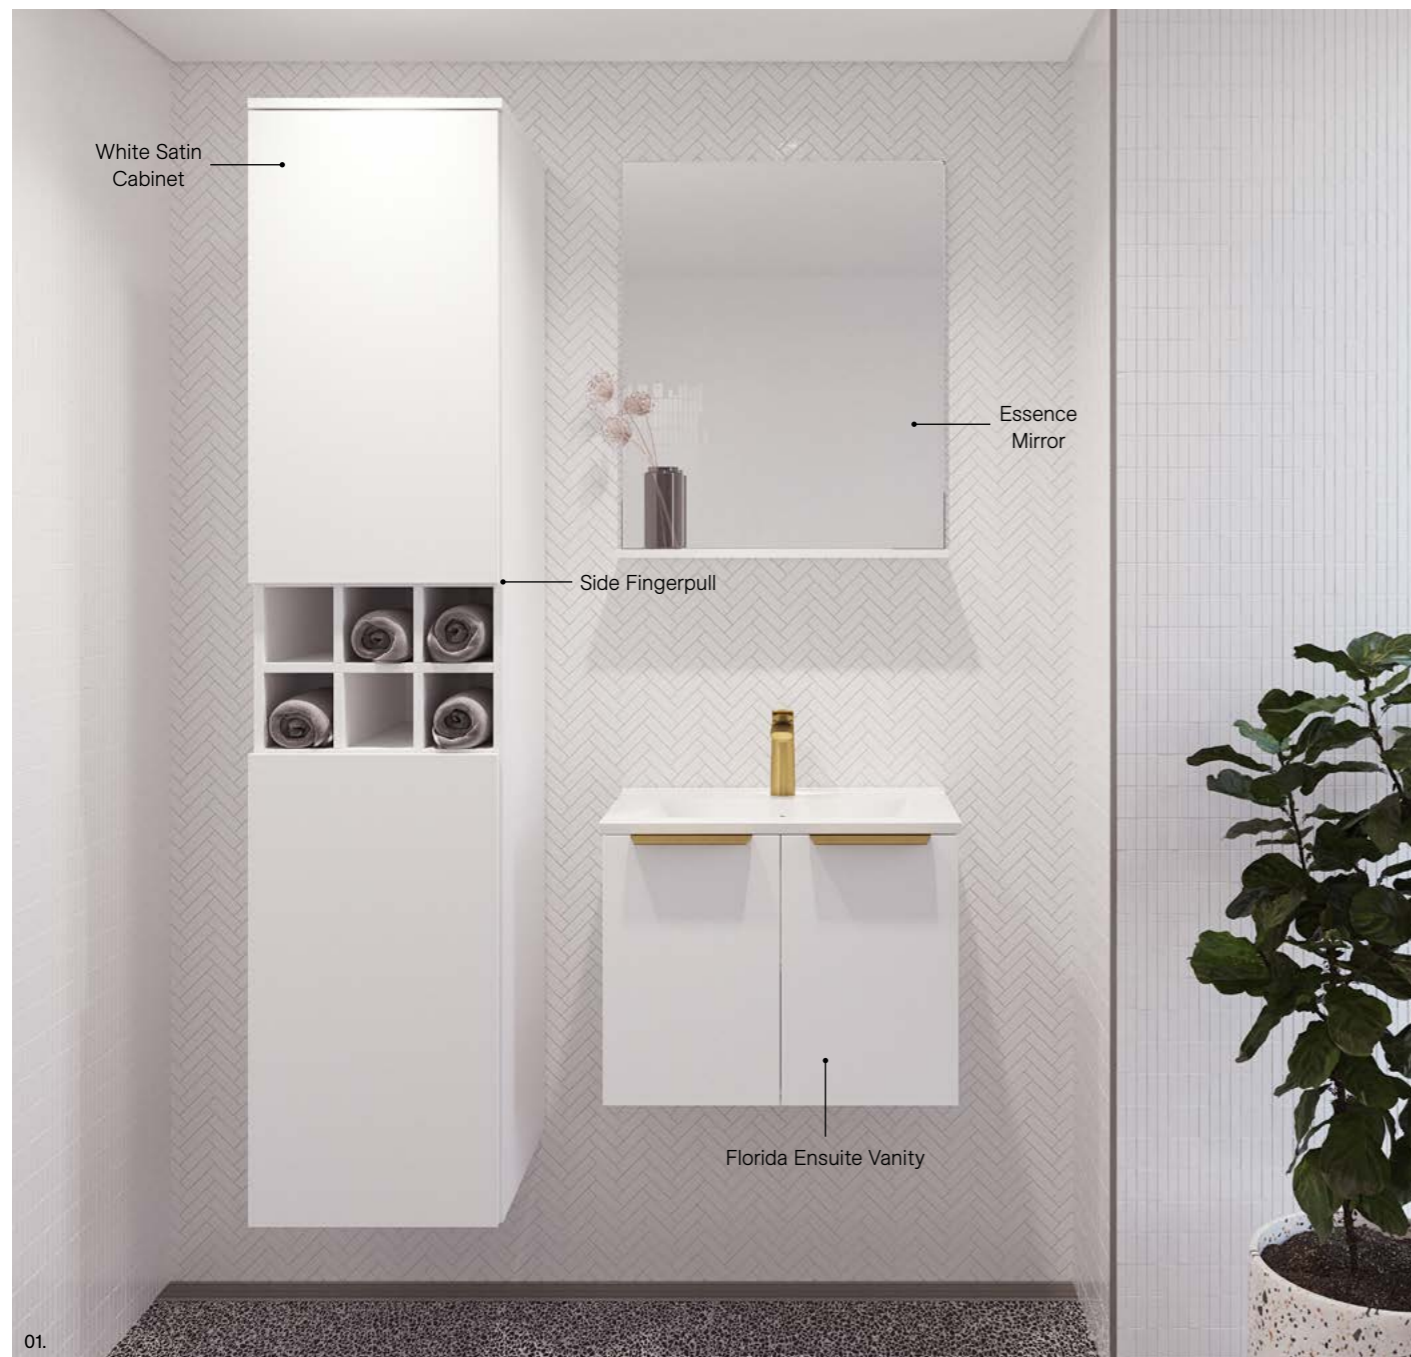

St Clair Tallboy

Introducing the St Clair Tallboy, a stylish and functional addition to any bathroom. With its center towel storage and adjustable shelves inside, this tallboy will keep your space organised and

clutter-free, elevating your bathrooms overall aesthetic. Available in wall hung, floor standing and on legs.

[01.] St Clair Tallboy | STC-TB-400-W-G | $1,710 White Satin Cabinet St Clair Platinum Tallboy | STC-TB-400-W-P | $1,821 Please refer to pricelist pages for all available options.