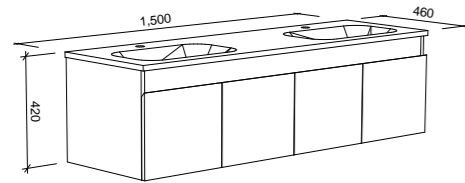

Rockford

S SILVER INCLUSIONS

ROCKFORD 1500mm DOUBLE BOWL

Wall Hung

CABINET WITH	SKU	RRP
Haven Matt Dolomite Top	RKF-V-1500-D-HVN-W	\$1,913
Quest Gloss Dolomite Top	RKF-V-1500-D-QUE-W	\$1,913
No Top	RKF-VCO-1500-D-X-W	\$1,294