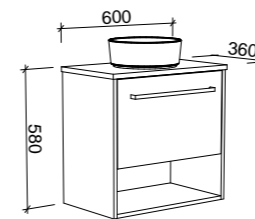

KARLIE 600mm

Wall Hung

CABINET WITH	SKU	RRP
Urban Ceramic Top	KAR-V-600-C-URB-W	$1,516
20mm SilkSurface Top with White Gloss Above Counter Ceramic Basin	KAR-V-600-C-SSA-W	$1,833
20mm SilkSurface Top with White Gloss Ceramic Mini Under Counter Basin	KAR-V-600-C-SSU-W	$1,833
20mm Stone Top with White Gloss Above Counter Ceramic Basin	KAR-V-600-C-STA-W	$1,859
20mm Stone Top with White Gloss Mini Under Counter Ceramic Basin	KAR-V-600-C-STU-W	$1,859
No Top	KAR-VCO-600-C-X-W	$1,012

Floor Standing