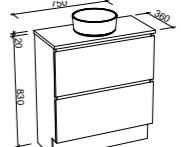

CABINET WITH	SKU	RRP
20mm SilkSurface Top with White Gloss Above Counter Ceramic Basin	BIL-V-750-C-SSA-W	$2,156
20mm SilkSurface Top with White Gloss Mini Under Counter Ceramic Basin	BIL-V-750-C-SSU-W	$2,156
20mm Stone Top with White Gloss Above Counter Ceramic Basin	BIL-V-750-C-STA-W	$2,299
20mm Stone Top with White Gloss Mini Under Counter Ceramic Basin	BIL-V-750-C-STU-W	$2,567
No Top	BIL-VCO-750-C-X-W	$1,278

CABINET WITH	SKU	RRP
20mm SilkSurface Top with White Gloss Above Counter Ceramic Basin	BIL-V-750-C-SSA-F	$2,335
20mm SilkSurface Top with White Gloss Mini Under Counter Ceramic Basin	BIL-V-750-C-SSU-F	$2,335
20mm Stone Top with White Gloss Above Counter Ceramic Basin	BIL-V-750-C-STA-F	$2,480
20mm Stone Top with White Gloss Mini Under Counter Ceramic Basin	BIL-V-750-C-STU-F	$2,747
No Top	BIL-VCO-750-C-X-F	$1,466