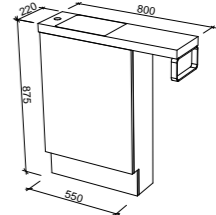

Floor Standing

CABINET WITH	SKU	RRP
Nano Top Left-hand Offset, Left-hand Tap Hole	OSC-V-8055-L-NAN-F	$1,197
No Top Left-hand Offset	OSC-VCO-550-L-X-F	$756

NOTE: The rail on the Oscar is to be screwed to the wall, and siliconed to the top. Please refer to website for installation guide. The rail is only available in chrome.