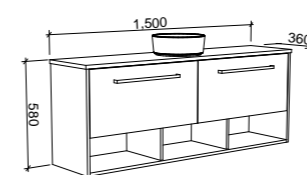

KARLIE 1500mm SINGLE BOWL

Wall Hung

CABINET WITH	SKU	RRP
20mm SilkSurface Top with White Gloss Above Counter Ceramic Basin	KAR-V-1500-C-SSA-W	$3,631
20mm SilkSurface Top with White Gloss Ceramic Mini Under Counter Basin	KAR-V-1500-C-SSU-W	$3,631
20mm Stone Top with White Gloss Above Counter Ceramic Basin	KAR-V-1500-C-STA-W	$3,761
20mm Stone Top with White Gloss Mini Under Counter Ceramic Basin	KAR-V-1500-C-STU-W	$3,761
No Top	KAR-VCO-1500-C-X-W	$2,001

NOTE: See pages 244 - 250 for selected small space basins for the Karlie.

Floor Standing