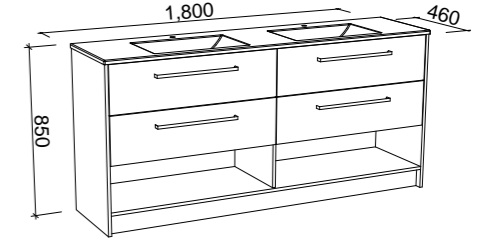

CABINET WITH	SKU	RRP
Regal Mineral Composite Top	KAN-V-1800-D-REG-F	$4,854
20mm SilkSurface Top with White Gloss Above Counter Ceramic Basin	KAN-V-1800-D-SSA-F	$5,240
20mm SilkSurface Top with White Gloss Under Counter Ceramic Basin	KAN-V-1800-D-SSU-F	$5,240
20mm Stone Top with White Gloss Above Counter Ceramic Basin	KAN-V-1800-D-STA-F	$5,766
20mm Stone Top with White Gloss Under Counter Ceramic Basin	KAN-V-1800-D-STU-F	$6,334
No Top	KAN-VCO-1800-D-X-F	$3,315

Karlie

G GOLD INCLUSIONS