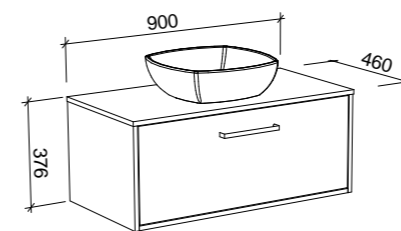

DELAWARE 900mm

Wall Hung