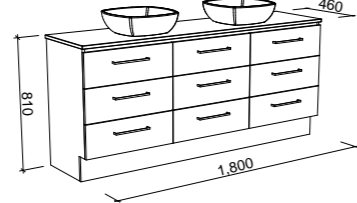

Floor Standing

CABINET WITH	SKU	RRP
20mm SilkSurface Top with White Gloss Above Counter Ceramic Basin	ASH-V-1800-D-SSA-F	$6,298
20mm Stone Top with White Gloss Above Counter Ceramic Basin	ASH-V-1800-D-STA-F	$6,298
No Top	ASH-VCO-1800-D-X-F	$3,799