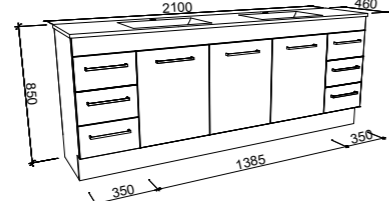

Bargo

G GOLD INCLUSIONS

BARGO 2100mm DOUBLE BOWL

Wall Hung

Floor Standing

On Legs

CABINET WITH	SKU	RRP
Classic Mineral Composite Top	BAR-V-2100-D-CLA-W	\$4,881
Regal Mineral Composite Top	BAR-V-2100-D-REG-W	\$5,317
20mm SilkSurface Top with White Gloss Above Counter Ceramic Basin	BAR-V-2100-D-SSA-W	\$4,783
20mm SilkSurface Top with White Gloss Under Counter Ceramic Basin	BAR-V-2100-D-SSU-W	\$4,783
20mm Stone Top with White Gloss Above Counter Ceramic Basin	BAR-V-2100-D-STA-W	\$5,476
20mm Stone Top with White Gloss Under Counter Ceramic Basin	BAR-V-2100-D-STU-W	\$6,030
No Top	BAR-VCO-2100-D-X-W	\$2,586