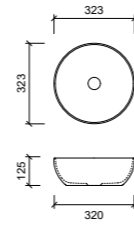

Ceramic Basins Continued

Jessie White*

WG JES-BS-320-WG-S
WM JES-BS-320-WM-U