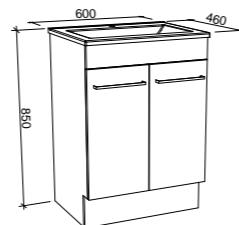

Indiana

S SILVER INCLUSIONS

INDIANA 600mm

Wall Hung

Floor Standing

CABINET WITH	SKU	RRP
Alpha Ceramic Top	IND-V-600-C-APH-W	\$840
No Top	IND-VCO-600-C-X-W	\$671

CABINET WITH	SKU	RRP
Alpha Ceramic Top	IND-V-600-C-APH-F	\$1,012
No Top	IND-VCO-600-C-X-F	\$849