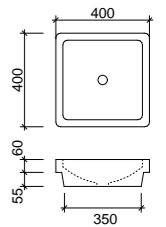

Arcade Inset White

Offset or wall mounted tapware required

WG ARC-BS-400-WG-S