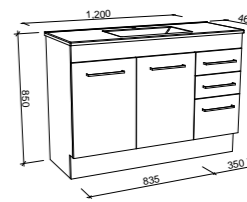

CABINET WITH	SKU	RRP
Alpha Ceramic Top	IND-V-1200-C-APH-F	$1,849
No Top	IND-VCO-1200-C-X-F	$1,508