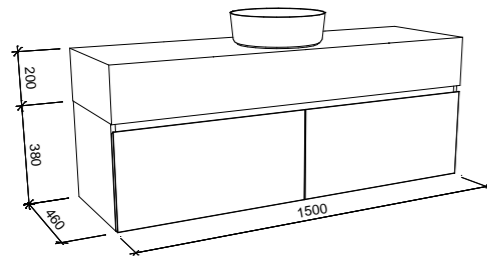

Kingsley

G GOLD INCLUSIONS

KINGSLEY 1500mm SINGLE BOWL

Wall Hung

KINGSLEY 1500mm DOUBLE BOWL

Floor Standing

CABINET WITH	SKU	RRP
Alpha Ceramic Top	KIN-V-1500-C-APH-W	\$3,799
Regal Mineral Composite Top	KIN-V-1500-C-REG-W	\$3,582
Stadium Mineral Composite Top	KIN-V-1500-C-STD-W	\$3,582
Haven Matt Dolomite Top	KIN-V-1500-C-HVN-W	\$3,582
Quest Gloss Dolomite Top	KIN-V-1500-C-QUE-W	\$3,582
20mm SilkSurface Top with Above Counter White Gloss Ceramic Basin	KIN-V-1500-C-SSA-W	\$2,955
20mm SilkSurface Top with Under Counter White Gloss Ceramic Basin	KIN-V-1500-C-SSU-W	\$3,225
20mm Stone Top with Above Counter White Gloss Ceramic Basin	KIN-V-1500-C-STA-W	\$3,085
20mm Stone Top with Under Counter White Gloss Ceramic Basin	KIN-V-1500-C-STU-W	\$3,321
60mm SilkSurface Freedom Top with Above Counter White Gloss Ceramic Basin	KIN-V-1500-C-FRA-W	\$3,372
60mm SilkSurface Freedom Top with Under Counter White Gloss Ceramic Basin	KIN-V-1500-C-FRU-W	\$3,608
200mm SilkSurface Box Top with Above Counter White Gloss Ceramic Basin	KIN-V-1500-C-BXA-W	\$3,866
200mm SilkSurface Box Top with Under Counter White Gloss Ceramic Basin	KIN-V-1500-C-BXU-W	\$3,866
No Top	KIN-VCO-1500-C-X-W	\$1,274