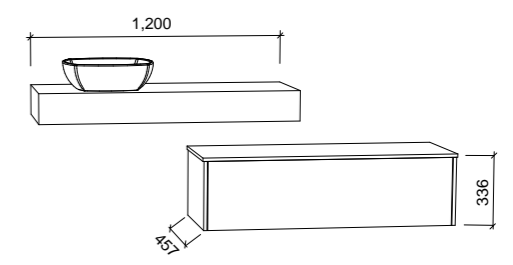

MILAN 1200mm

Wall Hung

CABINET WITH	SKU	RRP
Complete Unit Left-hand Offset Including White Gloss Ceramic Above Counter Basin, Laminated Slab Top and Cabinet	MIL-V-1200-L-LMA-W	$3,465
Complete Unit Left-hand Offset Including White Gloss Ceramic Above Counter Basin, SilkSurface Top and Cabinet	MIL-V-1200-L-SSA-W	$4,003
Wall Hung Cabinet Only Left-hand Offset	MIL-VCO-1200-L-X-W	$1,798
Laminated Slab Top and Basin Only 1200 x 460 x 140 with mounting brackets Left-hand Offset Incl. White Gloss Ceramic Above Counter Basin	BAI-V-1200-L-LMA-W	$1,930
SilkSurface Top and Basin Only 1200 x 460 x 140 with mounting brackets Left-hand Offset Incl. White Gloss Ceramic Above Counter Basin	BAI-V-1200-L-BXA-W	$2,423

NOTE: Right-hand offset also available. Order by replacing **-L-** with **-R-** in the relevant SKU.

NOTE: For Milan - Tops not available in painted finishes. Standard woodgrain finishes available in matt laminate only on floating top. Storage cabinet available in all colours with push-to-open as standard. Handles available on request, fingerpull not available. Bailey tops are SilkSurface tops exclusive to Milan vanities.