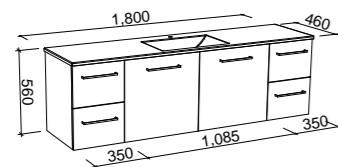

CARLO 1800mm SINGLE BOWL

Wall Hung

CABINET WITH	SKU	RRP
Regal Mineral Composite Top	CAR-V-1800-C-REG-W	$3,588
70mm Grand Mineral Composite Top	CAR-V-1800-C-GND-W	$3,910
No Top	CAR-VCO-1800-C-X-W	$2,113

Floor Standing