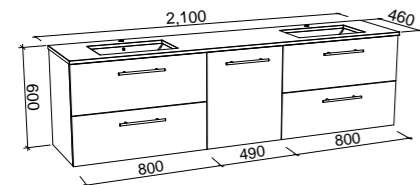

MARSHALL 2100mm DOUBLE BOWL

Wall Hung

CABINET WITH	SKU	RRP
20mm SilkSurface Top with White Gloss Above Counter Ceramic Basin	MAR-V-2100-D-SSA-W	\$4,166
20mm SilkSurface Top with White Gloss Under Counter Ceramic Basin	MAR-V-2100-D-SSU-W	\$4,166
20mm Stone Top with White Gloss Above Counter Ceramic Basin	MAR-V-2100-D-STA-W	\$4,759
20mm Stone Top with White Gloss Under Counter Ceramic Basin	MAR-V-2100-D-STU-W	\$5,326
No Top	MAR-VCO-2100-D-X-W	\$2,233