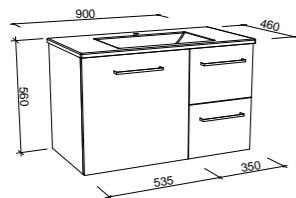

CARLO 900mm

Wall Hung

CABINET WITH	SKU	RRP
Regal Mineral Composite Top	CAR-V-900-C-REG-W	$1,824
Alpha Ceramic Top	CAR-V-900-C-APH-W	$1,824
Haven Dolomite Top	CAR-V-900-C-HVN-W	$1,824
Quest Dolomite Top	CAR-V-900-C-QUE-W	$1,824
70mm Grand Mineral Composite Top	CAR-V-900-C-GND-W	$2,044
No Top	CAR-VCO-900-C-X-W	$1,335

Floor Standing