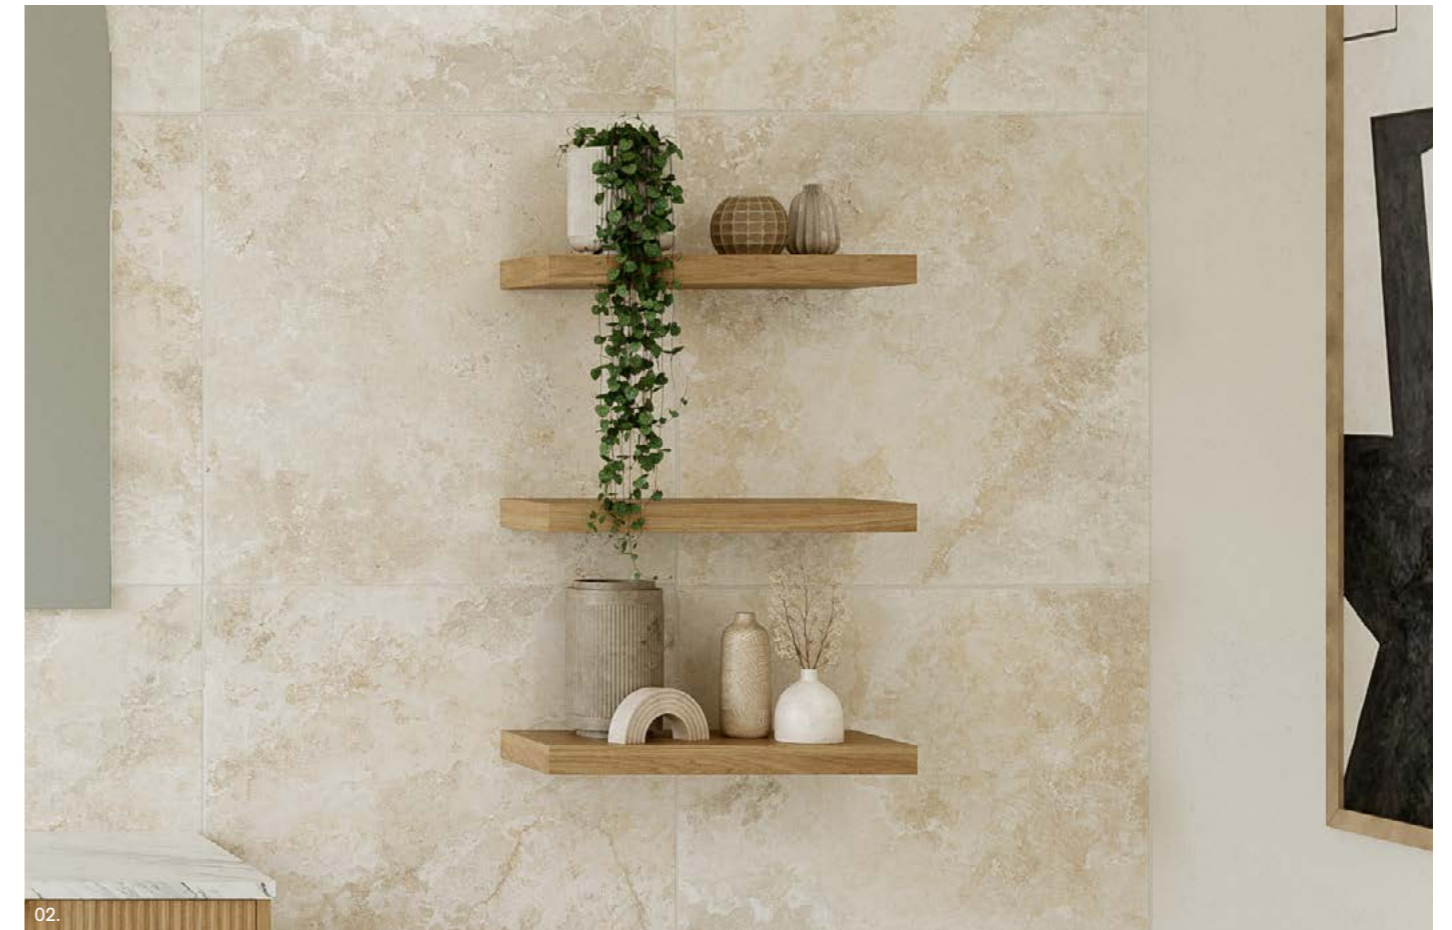

Splice Shelves

01.

Upgrade your bathroom with a touch of personal charm using our Splice Shelves. Their modern and streamlined look elevates the sophistication of any space, whilst also improving overall functionality and organisation.

- Other sizes available on request (additional charges and depth restrictions apply)
- Includes hidden internal brackets for sturdy installation
- 5kg weight restriction

02.

300

450

600

900

[01.] Splice Shelf 450mm | SPL-S-450 | \$126 each Estella Oak Shelves [02.] Splice Shelf 450mm | SPL-S-450 | \$126 each Tassie Oak Shelves **Please refer to pricelist pages for all available options.**