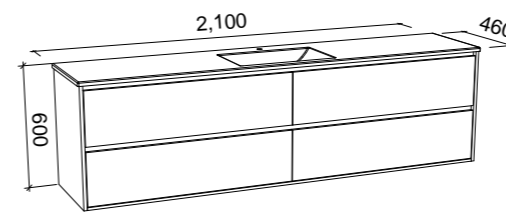

GRANGE 2100mm SINGLE BOWL

Wall Hung

CABINET WITH	SKU	RRP
Regal Mineral Composite Top	GRA-V-2100-C-REG-W	$4,963
20mm SilkSurface Top with White Gloss Above Counter Ceramic Basin	GRA-V-2100-C-SSA-W	$4,499
20mm SilkSurface Top with White Gloss Under Counter Ceramic Basin	GRA-V-2100-C-SSU-W	$4,499
20mm Stone Top with White Gloss Above Counter Ceramic Basin	GRA-V-2100-C-STA-W	$5,141
20mm Stone Top with White Gloss Under Counter Ceramic Basin	GRA-V-2100-C-STU-W	$5,409
No Top	GRA-VCO-2100-C-X-W	$2,698

Floor Standing