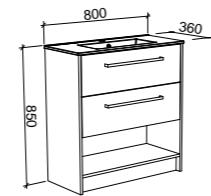

CABINET WITH	SKU	RRP
Urban Ceramic Top	KAR-V-800-C-URB-F	$2,176
No Top	KAR-VCO-800-C-X-F	$1,656

Floor Standing