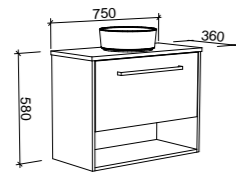

NOTE: See pages 244 - 250 for selected small space basins for the Karlie.

Karlie

G GOLD INCLUSIONS

KARLIE 750mm

Wall Hung

CABINET WITH	SKU	RRP
20mm SilkSurface Top with White Gloss Above Counter Ceramic Basin	KAR-V-750-C-SSA-W	\$2,004
20mm SilkSurface Top with White Gloss Ceramic Mini Under Counter Basin	KAR-V-750-C-SSU-W	\$2,004
20mm Stone Top with White Gloss Above Counter Ceramic Basin	KAR-V-750-C-STA-W	\$2,147
20mm Stone Top with White Gloss Mini Under Counter Ceramic Basin	KAR-V-750-C-STU-W	\$2,147
No Top	KAR-VCO-750-C-X-W	\$1,130