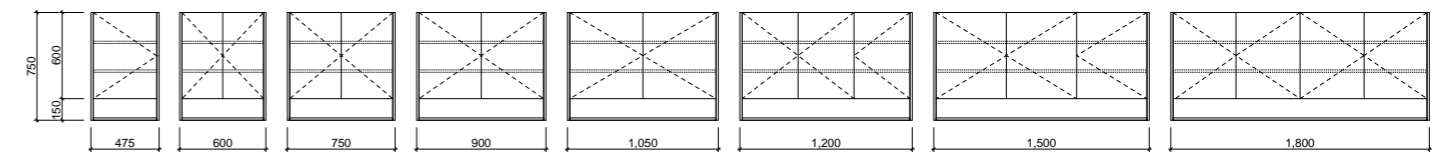

All cabinets 166mm deep. Back panel of shelf will match cabinet colour unless specified otherwise.

[01.] Sanremo Shaving Cabinet 1200mm | SAN-SC-1200-3-G | $1,251 White Satin Cabinet with Rural Oak Back Shelf **Sanremo Platinum Shaving Cabinet 1200mm** | SAN-SC-1200-3-P | $1,370 **[02.] Sanremo Shaving Cabinet 1800mm** | SAN-SC-1800-4-G | $1,480 Prime Oak Cabinet **Sanremo Platinum Shaving Cabinet 1800mm** | SAN-SC-1800-4-P | $1,598 **[03.] Sanremo Shaving Cabinet 475mm** | SAN-SC-475-S-G | $685 each Tassie Oak Cabinet **Sanremo Platinum Shaving Cabinet 475mm** | SAN-SC-475-S-P | $778 each **[04.] Sanremo Shaving Cabinet 750mm** | SAN-SC-750-D-G | $938 White Satin Cabinet **Sanremo Platinum Shaving Cabinet 750mm** | SAN-SC-750-D-P | $1,058 Please refer to pricelist pages for all available options.