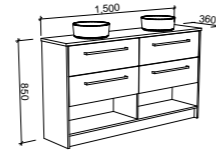

CABINET WITH	SKU	RRP
20mm SilkSurface Top with White Gloss Above Counter Ceramic Basin	KAR-V-1500-D-SSA-F	$4,944
20mm SilkSurface Top with White Gloss Ceramic Mini Under Counter Basin	KAR-V-1500-D-SSU-F	$4,944
20mm Stone Top with White Gloss Above Counter Ceramic Basin	KAR-V-1500-D-STA-F	$5,114
20mm Stone Top with White Gloss Mini Under Counter Ceramic Basin	KAR-V-1500-D-STU-F	$5,114
No Top	KAR-VCO-1500-D-X-F	$3,149