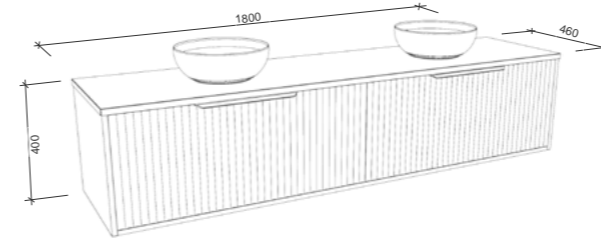

ELWOOD 1800mm DOUBLE BOWL

Wall Hung

CABINET WITH	SKU	RRP
20mm SilkSurface Top with White Gloss Above Counter Ceramic Basin	ELW-V-1800-D-SSA-W	$3,834
20mm SilkSurface Top with White Gloss Under Counter Ceramic Basin	ELW-V-1800-D-SSU-W	$4,084
20mm Stone Top with White Gloss Above Counter Ceramic Basin	ELW-V-1800-D-STA-W	$4,442
20mm Stone Top with White Gloss Under Counter Ceramic Basin	ELW-V-1800-D-STU-W	$4,726
No Top	ELW-VCO-1800-D-X-W	$1,895