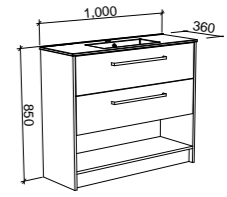

CABINET WITH	SKU	RRP
Urban Ceramic Top	KAR-V-1000-C-URB-F	$3,006
No Top	KAR-VCO-1000-C-X-F	$2,357

Floor Standing