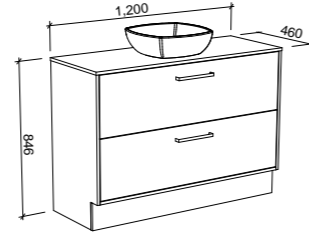

CABINET WITH	SKU	RRP
18mm Laminate Top with White Gloss Ceramic Above Counter Basin	DEL-V-1200-C-LMA-F	$2,755
No Top	DEL-VCO-1200-C-X-F	$2,083