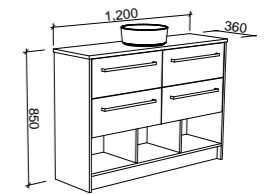

CABINET WITH	SKU	RRP
20mm SilkSurface Top with White Gloss Above Counter Ceramic Basin	KAR-V-1200-C-SSA-F	$3,648
20mm SilkSurface Top with White Gloss Ceramic Mini Under Counter Basin	KAR-V-1200-C-SSU-F	$3,648
20mm Stone Top with White Gloss Above Counter Ceramic Basin	KAR-V-1200-C-STA-F	$3,955
20mm Stone Top with White Gloss Mini Under Counter Ceramic Basin	KAR-V-1200-C-STU-F	$3,955
No Top	KAR-VCO-1200-C-X-F	$2,457

Floor Standing