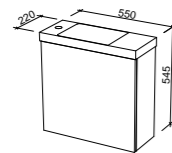

OLLIE 550mm

Wall Hung

CABINET WITH	SKU	RRP
Nano Dolomite Top Left-hand Offset	OLL-V-550-L-NAN-W	$783
No Top Left-hand Offset	OLL-VCO-550-L-X-W	$417

NOTE: Side fingerpull standard unless specified otherwise. Please specify hinge side upon ordering. Right-hand offset also available. Order by replacing -L- with -R- in the relevant SKU.