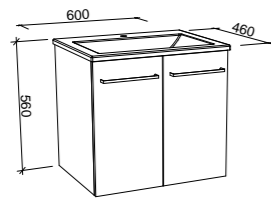

Carlo

G GOLD INCLUSIONS

CARLO 600mm

Wall Hung

CABINET WITH	SKU	RRP
Regal Mineral Composite Top	CAR-V-600-C-REG-W	$1,467
Alpha Ceramic Top	CAR-V-600-C-APH-W	$1,467
70mm Grand Mineral Composite Top	CAR-V-600-C-GND-W	$1,670
No Top	CAR-VCO-600-C-X-W	$1,027

Floor Standing