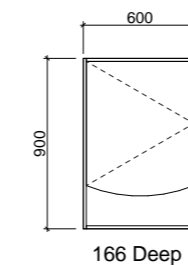

[01.] Pure Bliss Shaving Cabinet 600mm | PBS-SC-600-S-G | $883 White Satin Cabinet Pure Bliss Platinum Shaving Cabinet 600mm | PBS-SC-600-S-P | $1,002 [02.] Pure Bliss Shaving Cabinet 600mm | PBS-SC-600-S-G | $883 Light Pistachio Satin Cabinet Pure Bliss Platinum Shaving Cabinet 600mm | PBS-SC-600-S-P | $1,002 [03.] Pure Bliss Shaving Cabinet 600mm | PBS-SC-600-S-G | $883 Dark Grey Satin Cabinet Pure Bliss Platinum Shaving Cabinet 600mm | PBS-SC-600-S-P | $1,002 Please refer to pricelist pages for all available options.