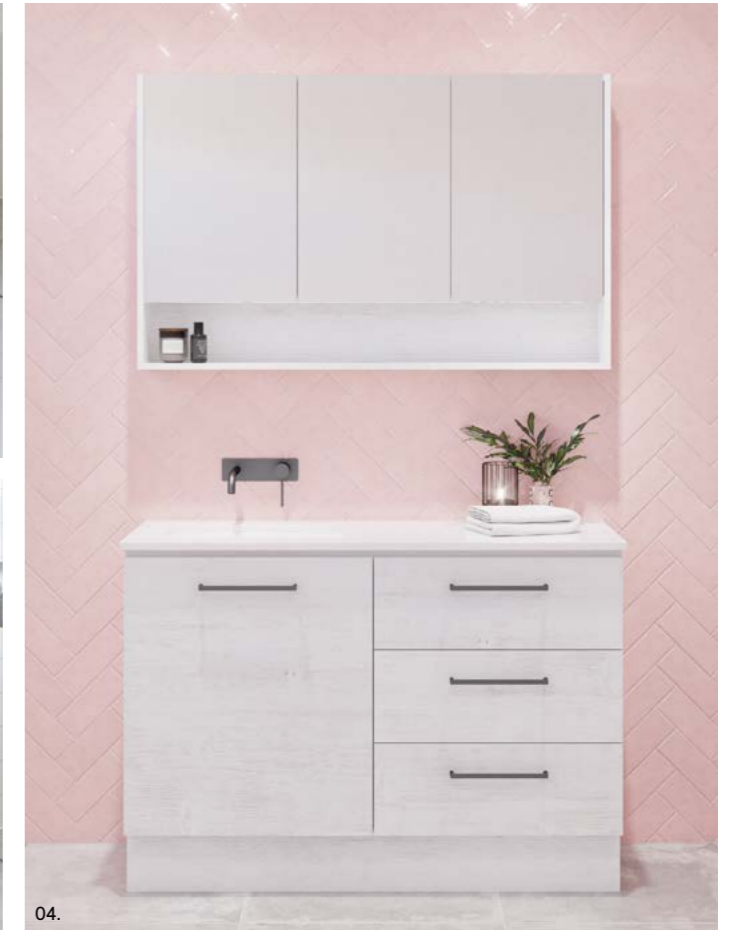

[01.] Dakota Vanity 900mm | DAK-V-900-R-SSU-W | $3,514 Coastal Oak Cabinet with Blanca Granite SilkSurface Top and White Gloss Oval Under Counter Ceramic Basin | Shown with Under Cabinet Vanity Lighting | LED-L-UNDERCAB-V | ADD $391 **[02.] Dakota Vanity 1800mm** | DAK-V-1800-D-SSU-W | $6,156 Perugian Walnut Cabinet with Carrara SilkSurface Top and White Gloss Oval Under Counter Ceramic Basins | Shown with Under Cabinet Vanity Lighting | LED-L-UNDERCAB-V | ADD $391 **[03.] Dakota Vanity 1800mm** | DAK-V-1800-D-SSU-W | $6,156 Perugian Walnut Cabinet with Carrara SilkSurface Top and White Gloss Oval Under Counter Ceramic Basins | Shown with Under Cabinet Vanity Lighting | LED-L-UNDERCAB-V | ADD $391 **[04.] Dakota Vanity 1200mm** | DAK-V-1200-L-SSU-F | $4,461 White Painted Wood Cabinet with Arctic White SilkSurface Top and White Gloss Rectangle Under Counter Ceramic Basin **Please refer to pricelist pages for all available options.**

*Selected sizes. See page 242 for Vanity Top Collection.