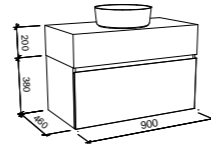

KINGSLEY 900mm

Floor Standing

CABINET WITH	SKU	RRP
Alpha Ceramic Top	KIN-V-900-C-APH-W	$1,962
Regal Mineral Composite Top	KIN-V-900-C-REG-W	$1,962
Stadium Mineral Composite Top	KIN-V-900-C-STD-W	$1,962
Haven Matt Dolomite Top	KIN-V-900-C-HVN-W	$1,962
Quest Gloss Dolomite Top	KIN-V-900-C-QUE-W	$1,962
20mm SilkSurface Top with Above Counter White Gloss Ceramic Basin	KIN-V-900-C-SSA-W	$1,984
20mm SilkSurface Top with Under Counter White Gloss Ceramic Basin	KIN-V-900-C-SSU-W	$2,254
20mm Stone Top with Above Counter White Gloss Ceramic Basin	KIN-V-900-C-STA-W	$2,147
20mm Stone Top with Under Counter White Gloss Ceramic Basin	KIN-V-900-C-STU-W	$2,383
60mm SilkSurface Freedom Top with Above Counter White Gloss Ceramic Basin	KIN-V-900-C-FRA-W	$2,194
60mm SilkSurface Freedom Top with Under Counter White Gloss Ceramic Basin	KIN-V-900-C-FRU-W	$2,413
200mm SilkSurface Box Top with Above Counter White Gloss Ceramic Basin	KIN-V-900-C-BXA-W	$2,509
200mm SilkSurface Box Top with Under Counter White Gloss Ceramic Basin	KIN-V-900-C-BXU-W	$2,509
No Top	KIN-VCO-900-C-X-W	$773

Kingsley

G GOLD INCLUSIONS