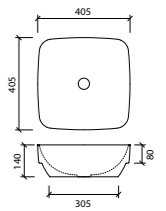

Addison Inset White

Offset or wall mounted tapware required

WG ADD-BS-400-WG-S
WM ADD-BS-400-WM-U