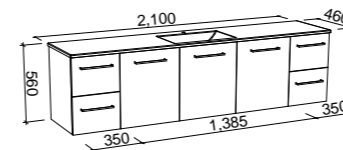

CARLO 2100mm SINGLE BOWL

Wall Hung

CABINET WITH	SKU	RRP
Regal Mineral Composite Top	CAR-V-2100-C-REG-W	$4,944
No Top	CAR-VCO-2100-C-X-W	$2,505

Floor Standing