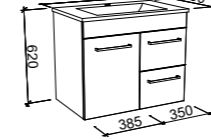

CABINET WITH	SKU	RRP
Classic Mineral Composite Top	BAR-V-750-C-CLA-W	$1,704
Regal Mineral Composite Top	BAR-V-750-C-REG-W	$1,722
Alpha Ceramic Top	BAR-V-750-C-APH-W	$1,722
Haven Matt Dolomite Top	BAR-V-750-C-HVN-W	$1,722
Quest Gloss Dolomite Top	BAR-V-750-C-QUE-W	$1,722
70mm Grand Mineral Composite Top	BAR-V-750-C-GND-W	$1,893
20mm SilkSurface Top with White Gloss Above Counter Ceramic Basin	BAR-V-750-C-SSA-W	$2,161
20mm SilkSurface Top with White Gloss Under Counter Ceramic Basin	BAR-V-750-C-SSU-W	$2,161
20mm Stone Top with White Gloss Above Counter Ceramic Basin	BAR-V-750-C-STA-W	$2,304
20mm Stone Top with White Gloss Under Counter Ceramic Basin	BAR-V-750-C-STU-W	$2,572
No Top	BAR-VCO-750-C-X-W	$1,282