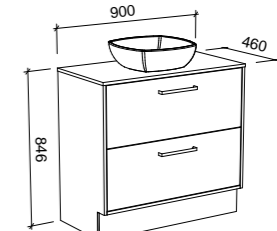

Floor Standing

CABINET WITH	SKU	RRP	CABINET WITH	SKU	RRP
18mm Laminate Top with White Gloss Ceramic Above Counter Basin	DEL-V-900-C-LMA-W	$1,571	18mm Laminate Top with White Gloss Ceramic Above Counter Basin	DEL-V-900-C-LMA-F	$1,948
No Top	DEL-VCO-900-C-X-W	$983	No Top	DEL-VCO-900-C-X-F	$1,360

NOTE: Laminate tops for the Delaware will always be a matt finish, and may vary to the cabinet finish.