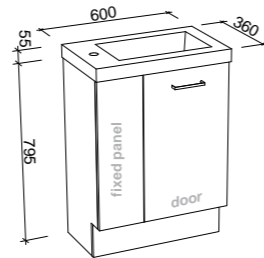

NOTE: Right-hand offset also available. Order by replacing -L- with -R- in the relevant SKU.

FRANKIE 600mm

Wall Hung

Floor Standing

CABINET WITH	SKU	RRP
Liberty Ceramic Top Left-hand Offset	FRA-V-600-L-LIB-W	\$1,052
No Top Left-hand Offset	FRA-VCO-600-L-X-W	\$768