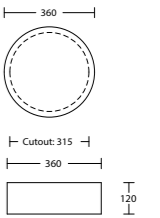

Vanity Tops

NOTE: Due to the manufacturing process ceramic tops can vary from their nominal stated sizes. Use the dimensions provided as a guide only. Due to this ceramic tops are not recommended for wall to wall installations. *Shown with Rectangle under counter basin. Available with above or under counter basin(s) †Exclusive to Milan Vanities.

Ceramic Under Counter Basins

Allure Under Counter

No overflow. Only available with SilkSurface slab top
Offset or wall mounted tapware required.

- **WG** ALLU-BS-360-WG-S   **GM** ALLU-BS-360-GM-U
- **WM** ALLU-BS-360-WM-U   **LGM** ALLU-BS-360-LGM-U
- **BM** ALLU-BS-360-BM-U   **PM** ALLU-BS-360-PM-U

Mini Rectangle Under Counter White

With overflow to back.

- **WG** MRO-BS-255-WG-S

Mini Round Under Counter White

With overflow to back.

- **WG** MRO-BS-255-WG-S

Oval Under Counter White

With overflow to front

- **WG** OVL-BS-420-WG-S

Rectangle Under Counter White

With overflow to front

- **WG** REC-BS-530-WG-S

WG White Gloss   **WM** White Matt   **BM** Black Matt   **GM** Grey Matt   **LGM** Light Grey Matt   **PM** Pink Matt