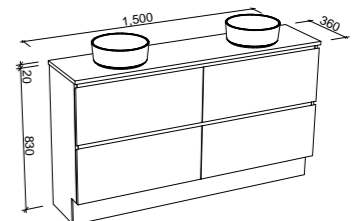

NOTE: Right-hand offset also available. Order by replacing **-L-** with **-R-** in the relevant SKU.

BILLIE 1500mm DOUBLE BOWL

Wall Hung

Floor Standing

CABINET WITH	SKU	RRP
20mm SilkSurface Top with White Gloss Above Counter Ceramic Basins	BIL-V-1500-D-SSA-W	\$3,872
20mm SilkSurface Top with White Gloss Mini Under Counter Ceramic Basins	BIL-V-1500-D-SSU-W	\$3,872
20mm Stone Top with White Gloss Above Counter Ceramic Basins	BIL-V-1500-D-STA-W	\$4,044
20mm Stone Top with White Gloss Mini Under Counter Ceramic Basins	BIL-V-1500-D-STU-W	\$4,579
No Top	BIL-VCO-1500-D-X-W	\$1,994