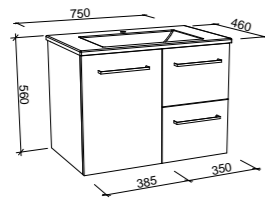

CARLO 750mm

Wall Hung

CABINET WITH	SKU	RRP
Regal Mineral Composite Top	CAR-V-750-C-REG-W	$1,670
Alpha Ceramic Top	CAR-V-750-C-APH-W	$1,670
Haven Dolomite Top	CAR-V-750-C-HVN-W	$1,670
Quest Dolomite Top	CAR-V-750-C-QUE-W	$1,670
70mm Grand Mineral Composite Top	CAR-V-750-C-GND-W	$1,842
No Top	CAR-VCO-750-C-X-W	$1,232

Floor Standing