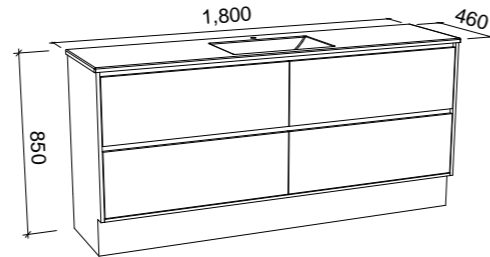

CABINET WITH	SKU	RRP
Regal Mineral Composite Top	GRA-V-1800-C-REG-F	$4,017
20mm SilkSurface Top with White Gloss Above Counter Ceramic Basin	GRA-V-1800-C-SSA-F	$4,345
20mm SilkSurface Top with White Gloss Under Counter Ceramic Basin	GRA-V-1800-C-SSU-F	$4,345
20mm Stone Top with White Gloss Above Counter Ceramic Basin	GRA-V-1800-C-STA-F	$4,846
20mm Stone Top with White Gloss Under Counter Ceramic Basin	GRA-V-1800-C-STU-F	$5,114
No Top	GRA-VCO-1800-C-X-F	$2,635