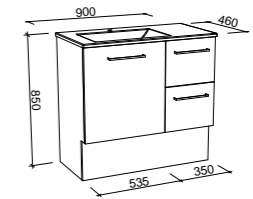

CABINET WITH	SKU	RRP
Regal Mineral Composite Top Left-hand Offset	CAR-V-900-L-REG-F	$1,869
Alpha Ceramic Top Left-hand Offset	CAR-V-900-L-APH-F	$2,229
No Top Left-hand Offset	CAR-VCO-900-L-X-F	$1,869