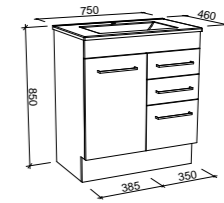

Indiana

S SILVER INCLUSIONS

INDIANA 750mm

Wall Hung

CABINET WITH	SKU	RRP
Alpha Ceramic Top	IND-V-750-C-APH-W	\$1,018
No Top	IND-VCO-750-C-X-W	\$859

Floor Standing

CABINET WITH	SKU	RRP
Alpha Ceramic Top	IND-V-750-C-APH-F	\$1,281
No Top	IND-VCO-750-C-X-F	\$1,126