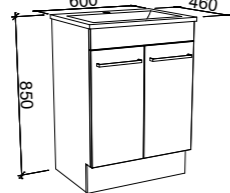

Floor Standing

CABINET WITH	SKU	RRP
Classic Mineral Composite Top	BAR-V-600-C-CLA-F	$1,605
Regal Mineral Composite Top	BAR-V-600-C-REG-F	$1,639
Alpha Ceramic Top	BAR-V-600-C-APH-F	$1,639
70mm Grand Mineral Composite Top	BAR-V-600-C-GND-F	$1,808
20mm SilkSurface Top with White Gloss Above Counter Ceramic Basin	BAR-V-600-C-SSA-F	$2,019
20mm SilkSurface Top with White Gloss Under Counter Ceramic Basin	BAR-V-600-C-SSU-F	$2,019
20mm Stone Top with White Gloss Above Counter Ceramic Basin	BAR-V-600-C-STA-F	$2,045
20mm Stone Top with White Gloss Under Counter Ceramic Basin	BAR-V-600-C-STU-F	$2,312
No Top	BAR-VCO-600-C-X-F	$1,196