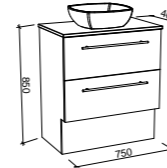

CABINET WITH	SKU	RRP
20mm SilkSurface Top with White Gloss Above Counter Ceramic Basin	OXB-V-750-C-SSA-F	$2,564
20mm SilkSurface Top with White Gloss Under Counter Ceramic Basin	OXB-V-750-C-SSU-F	$2,564
20mm Stone Top with White Gloss Above Counter Ceramic Basin	OXB-V-750-C-STA-F	$2,715
20mm Stone Top with White Gloss Under Counter Ceramic Basin	OXB-V-750-C-STU-F	$2,999
No Top	OXB-VCO-750-C-X-F	$1,690

Floor Standing