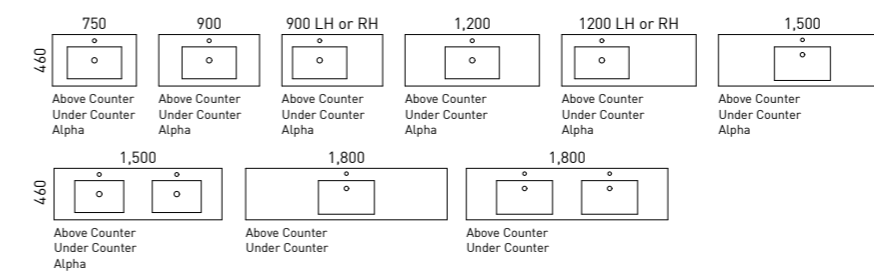

[01.] Windsor Vanity 1800mm | WIN-V-1800-D-SSA-F | $4,323 White Satin Cabinet with Carrara SilkSurface Top and White Gloss Radius Inset Ceramic Basins **[02.] Windsor Vanity 1500mm** | WIN-V-1500-C-FRA-F | $4,705 Light Grey Satin Cabinet with Arctic White Freedom Top and White Gloss Rome Inset Ceramic Basin **[03.] Windsor Vanity 900mm** | WIN-V-900-C-APH-F | $2,588 White Satin Cabinet with Alpha Ceramic Top **[04.] Windsor Vanity 750mm** | WIN-V-750-C-FRA-F | $2,859 White Satin Cabinet with Carrara Freedom Top and White Gloss Radius Inset Ceramic Basin **[05.] Windsor Vanity 1200mm** | WIN-V-1200-C-STA-F | $3,471 Black Satin Cabinet with Pure White Stone Top and White Gloss Allure Ceramic Basin **Please refer to pricelist pages for all available options.**

*Selected sizes. See page 242 for Vanity Top Collection.