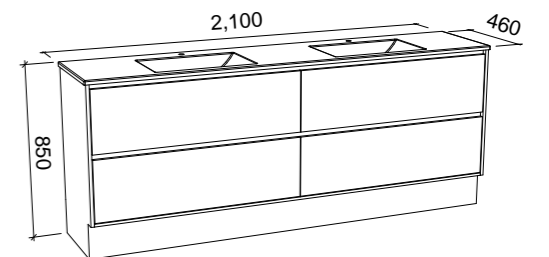

CABINET WITH	SKU	RRP
Regal Mineral Composite Top	GRA-V-2100-D-REG-F	$5,339
20mm SilkSurface Top with White Gloss Above Counter Ceramic Basin	GRA-V-2100-D-SSA-F	$4,868
20mm SilkSurface Top with White Gloss Under Counter Ceramic Basin	GRA-V-2100-D-SSU-F	$4,868
20mm Stone Top with White Gloss Above Counter Ceramic Basin	GRA-V-2100-D-STA-F	$5,481
20mm Stone Top with White Gloss Under Counter Ceramic Basin	GRA-V-2100-D-STU-F	$6,017
No Top	GRA-VCO-2100-D-X-F	$2,829