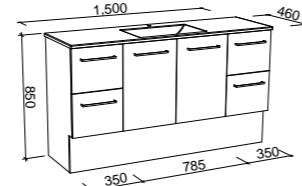

CABINET WITH	SKU	RRP
Regal Mineral Composite Top	CAR-V-1500-C-REG-F	$3,315
Alpha Ceramic Top	CAR-V-1500-C-APH-F	$3,426
Haven Dolomite Top	CAR-V-1500-C-HVN-F	$3,315
Quest Dolomite Top	CAR-V-1500-C-QUE-F	$3,315
70mm Grand Mineral Composite Top	CAR-V-1500-C-GND-F	$3,588
No Top	CAR-VCO-1500-C-X-F	$2,215