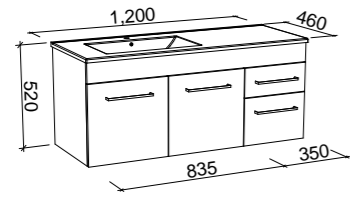

Indiana

S SILVER INCLUSIONS

INDIANA 1200mm OFFSET BOWL

Wall Hung