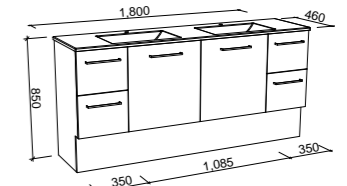

CABINET WITH	SKU	RRP
Regal Mineral Composite Top	CAR-V-1800-D-REG-F	$4,079
70mm Grand Mineral Composite Top	CAR-V-1800-D-GND-F	$4,488
No Top	CAR-VCO-1800-D-X-F	$2,403