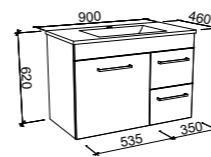

BARGO 900mm

Wall Hung

CABINET WITH	SKU	RRP
Classic Mineral Composite Top	BAR-V-900-C-CLA-W	$1,817
Regal Mineral Composite Top	BAR-V-900-C-REG-W	$1,873
Alpha Ceramic Top	BAR-V-900-C-APH-W	$1,873
Haven Matt Dolomite Top	BAR-V-900-C-HVN-W	$1,873
Quest Gloss Dolomite Top	BAR-V-900-C-QUE-W	$1,873
70mm Grand Mineral Composite Top	BAR-V-900-C-GND-W	$2,097
20mm SilkSurface Top with White Gloss Above Counter Ceramic Basin	BAR-V-900-C-SSA-W	$2,570
20mm SilkSurface Top with White Gloss Under Counter Ceramic Basin	BAR-V-900-C-SSU-W	$2,570
20mm Stone Top with White Gloss Above Counter Ceramic Basin	BAR-V-900-C-STA-W	$2,733
20mm Stone Top with White Gloss Under Counter Ceramic Basin	BAR-V-900-C-STU-W	$3,001
No Top	BAR-VCO-900-C-X-W	$1,385