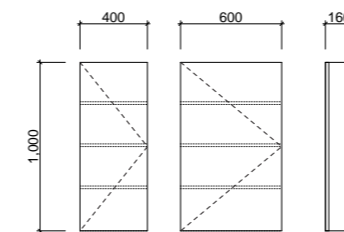

[01.] Jazz Shaving Cabinet 600mm | JZZ-SC-600-S-G | $929 each Light Grey Satin Cabinet **Jazz Platinum Shaving Cabinet 600mm** | JZZ-SC-600-S-P | $986 each
[02.] Jazz Shaving Cabinet 400mm | JZZ-SC-400-S-G | $799 each Navy Blue Satin Cabinet **Jazz Platinum Shaving Cabinet 400mm** | JZZ-SC-400-S-P | $866 each
[03.] Jazz Shaving Cabinet 400mm | JZZ-SC-400-S-G | $799 each Boston Oak Cabinet **Jazz Platinum Shaving Cabinet 400mm** | JZZ-SC-400-S-P | $866 each
Please refer to pricelist pages for all available options.