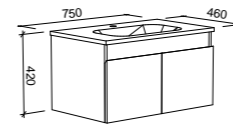

Rockford

S SILVER INCLUSIONS

ROCKFORD 750mm

Wall Hung

CABINET WITH	SKU	RRP
Haven Matt Dolomite Top	RKF-V-750-C-HVN-W	\$1,025
Quest Gloss Dolomite Top	RKF-V-750-C-QUE-W	\$1,025
No Top	RKF-VCO-750-C-X-W	\$661