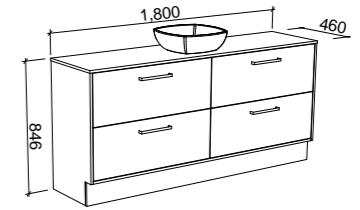

CABINET WITH	SKU	RRP
18mm Laminate Top with White Gloss Ceramic Above Counter Basin	DEL-V-1800-C-LMA-F	$3,324
No Top	DEL-VCO-1800-C-X-F	$2,428