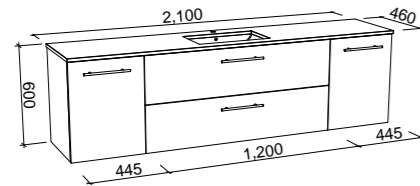

MARSHALL 2100mm SINGLE BOWL

Wall Hung

CABINET WITH	SKU	RRP
20mm SilkSurface Top with White Gloss Above Counter Ceramic Basin	MAR-V-2100-C-SSA-W	$3,985
20mm SilkSurface Top with White Gloss Under Counter Ceramic Basin	MAR-V-2100-C-SSU-W	$3,985
20mm Stone Top with White Gloss Above Counter Ceramic Basin	MAR-V-2100-C-STA-W	$4,606
20mm Stone Top with White Gloss Under Counter Ceramic Basin	MAR-V-2100-C-STU-W	$4,890
No Top	MAR-VCO-2100-C-X-W	$2,293