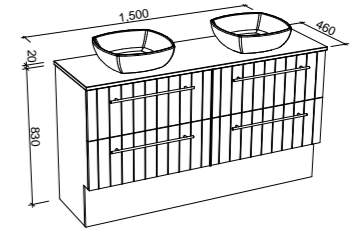

CABINET WITH	SKU	RRP
20mm SilkSurface Top with White Gloss Above Counter Ceramic Basin	HEN-V-1500-D-SSA-F	$5,238
20mm SilkSurface Top with White Gloss Under Counter Ceramic Basin	HEN-V-1500-D-SSU-F	$5,238
20mm Stone Top with White Gloss Above Counter Ceramic Basin	HEN-V-1500-D-STA-F	$5,586
20mm Stone Top with White Gloss Under Counter Ceramic Basin	HEN-V-1500-D-STU-F	$6,154
No Top	HEN-VCO-1500-D-X-F	$3,301