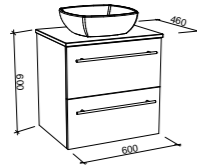

Oxbow

G GOLD INCLUSIONS

OXBOW 600mm

Wall Hung

CABINET WITH	SKU	RRP
20mm SilkSurface Top with White Gloss Above Counter Ceramic Basin	OXB-V-600-C-SSA-W	$2,303
20mm SilkSurface Top with White Gloss Under Counter Ceramic Basin	OXB-V-600-C-SSU-W	$2,303
20mm Stone Top with White Gloss Above Counter Ceramic Basin	OXB-V-600-C-STA-W	$2,403
20mm Stone Top with White Gloss Under Counter Ceramic Basin	OXB-V-600-C-STU-W	$2,687
No Top	OXB-VCO-600-C-X-W	$1,397