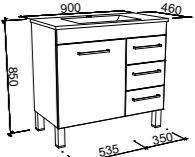

On Legs

CABINET WITH	SKU	RRP
Classic Mineral Composite Top	BAR-V-900-C-CLA-L	$2,044
Regal Mineral Composite Top	BAR-V-900-C-REG-L	$2,097
Alpha Ceramic Top	BAR-V-900-C-APH-L	$2,097
Haven Matt Dolomite Top	BAR-V-900-C-HVN-L	$2,097
Quest Gloss Dolomite Top	BAR-V-900-C-QUE-L	$2,097
70mm Grand Mineral Composite Top	BAR-V-900-C-GND-L	$2,301
20mm SilkSurface Top with White Gloss Above Counter Ceramic Basin	BAR-V-900-C-SSA-L	$2,797
20mm SilkSurface Top with White Gloss Under Counter Ceramic Basin	BAR-V-900-C-SSU-L	$2,797
20mm Stone Top with White Gloss Above Counter Ceramic Basin	BAR-V-900-C-STA-L	$2,958
20mm Stone Top with White Gloss Under Counter Ceramic Basin	BAR-V-900-C-STU-L	$3,227
No Top	BAR-VCO-900-C-X-L	$1,623