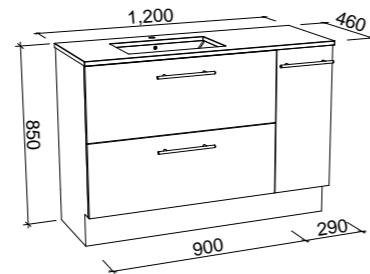

Floor Standing

CABINET WITH	SKU	RRP
20mm SilkSurface Top with White Gloss Above Counter Ceramic Basin Left-hand Offset	MAR-V-1200-L-SSA-W	$2,894
20mm SilkSurface Top with White Gloss Under Counter Ceramic Basin Left-hand Offset	MAR-V-1200-L-SSU-W	$2,894
20mm Stone Top with White Gloss Above Counter Ceramic Basin Left-hand Offset	MAR-V-1200-L-STA-W	$3,193
20mm Stone Top with White Gloss Under Counter Ceramic Basin Left-hand Offset	MAR-V-1200-L-STU-W	$3,476
No Top Left-hand Offset	MAR-VCO-1200-L-X-W	$1,742

CABINET WITH	SKU	RRP
20mm SilkSurface Top with White Gloss Above Counter Ceramic Basin Left-hand Offset	MAR-V-1200-L-SSA-F	$2,999
20mm SilkSurface Top with White Gloss Under Counter Ceramic Basin Left-hand Offset	MAR-V-1200-L-SSU-F	$2,999
20mm Stone Top with White Gloss Above Counter Ceramic Basin Left-hand Offset	MAR-V-1200-L-STA-F	$3,298
20mm Stone Top with White Gloss Under Counter Ceramic Basin Left-hand Offset	MAR-V-1200-L-STU-F	$3,581
No Top Left-hand Offset	MAR-VCO-1200-L-X-F	$1,856

NOTE: Available with offset bowl above drawers only. Right-hand offset also available. Order by replacing -L- with -R- in the relevant SKU.

Marshall

G GOLD INCLUSIONS