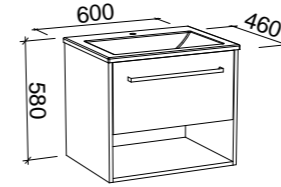

KANSAS 600mm

Wall Hung