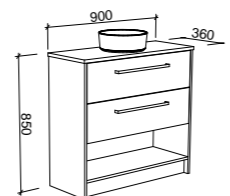

CABINET WITH	SKU	RRP
20mm SilkSurface Top with White Gloss Above Counter Ceramic Basin	KAR-V-900-C-SSA-F	$2,814
20mm SilkSurface Top with White Gloss Ceramic Mini Under Counter Basin	KAR-V-900-C-SSU-F	$2,814
20mm Stone Top with White Gloss Above Counter Ceramic Basin	KAR-V-900-C-STA-F	$2,976
20mm Stone Top with White Gloss Mini Under Counter Ceramic Basin	KAR-V-900-C-STU-F	$2,976
No Top	KAR-VCO-900-C-X-F	$1,656

NOTE: See pages 244 - 250 for selected small space basins for the Karlie.

Floor Standing