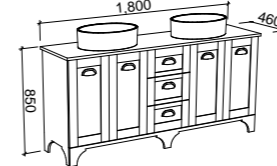

WINDSOR 1800mm DOUBLE BOWL

Floor Standing

CABINET WITH	SKU	RRP
20mm SilkSurface Top with White Gloss Above Counter Ceramic Basin	WIN-V-1800-D-SSA-F	$4,323
20mm SilkSurface Top with White Gloss Under Counter Ceramic Basin	WIN-V-1800-D-SSU-F	$4,323
20mm Stone Top with White Gloss Above Counter Ceramic Basin	WIN-V-1800-D-STA-F	$5,652
20mm Stone Top with White Gloss Under Counter Ceramic Basin (2 doors only)	WIN-V-1800-D-STU-F	$7,259
60mm SilkSurface Freedom Top with White Gloss Above Counter Ceramic Basin	WIN-V-1800-D-FRA-F	$4,830
60mm SilkSurface Freedom Top with White Gloss Under Counter Ceramic Basin	WIN-V-1800-D-FRU-F	$4,830
No Top	WIN-VCO-1800-D-X-F	$3,939