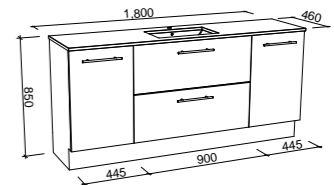

Floor Standing