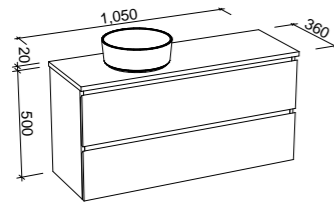

NOTE: Right-hand offset also available. Order by replacing -L- with -R- in the relevant SKU.

Billie

G GOLD INCLUSIONS

BILLIE 1050mm

Wall Hung

Floor Standing

CABINET WITH	SKU	RRP
20mm SilkSurface Top with White Gloss Above Counter Ceramic Basin Left-hand Offset	BIL-V-1050-L-SSA-W	\$2,677
20mm SilkSurface Top with White Gloss Mini Under Counter Basin Left-hand Offset	BIL-V-1050-L-SSU-W	\$2,677
20mm Stone Top with White Gloss Above Counter Ceramic Basin Left-hand Offset	BIL-V-1050-L-STA-W	\$2,948
20mm Stone Top with White Gloss Mini Under Counter Basin Left-hand Offset	BIL-V-1050-L-STU-W	\$3,216
No Top Left-hand Offset	BIL-VCO-1050-L-X-W	\$1,432