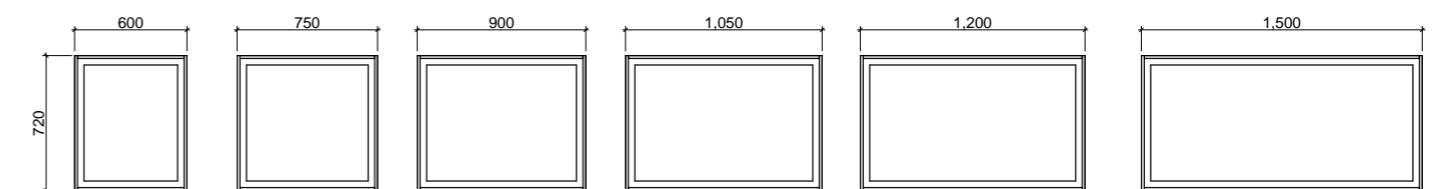

[01.] Halifax Mirror 1500mm | HAL-M-1500-720 | $1,135 Black Satin Frame **[02.] Halifax Mirror 750mm** | HAL-M-750-720 | $635 Light Grey Satin Frame **[03.] Halifax Mirror 1200mm** | HAL-M-1200-720 | $916 White Satin Frame | Shown with Mirror Lighting Upgrade | LED-L-MIRROR | ADD $391 **[04.] Halifax Mirror 900mm** | HAL-M-900-720 | $700 Light Pistachio Satin Frame | Shown with Mirror Lighting Upgrade | LED-L-MIRROR | ADD $391 **[05.] Halifax Mirror 900mm** | HAL-M-900-720 | $700 Coastal Oak Frame | Shown with Mirror Lighting Upgrade | LED-L-MIRROR | ADD $391 **Please refer to pricelist pages for all available options.**