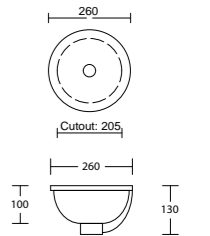

Mini Round Under Counter White

With overflow to back.

- **WG** MRO-BS-255-WG-S