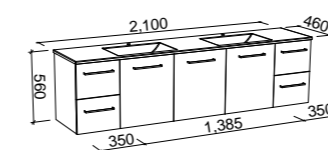

CARLO 2100mm DOUBLE BOWL

Wall Hung

CABINET WITH	SKU	RRP
Regal Mineral Composite Top	CAR-V-2100-D-REG-W	\$5,232
No Top	CAR-VCO-2100-D-X-W	\$2,505

Floor Standing

CABINET WITH	SKU	RRP
Regal Mineral Composite Top	CAR-V-2100-D-REG-F	\$5,537
No Top	CAR-VCO-2100-D-X-F	\$2,825