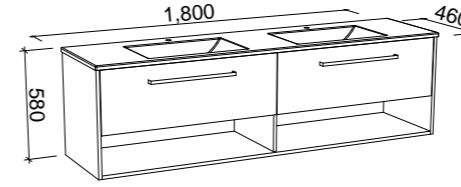

Kansas

G GOLD INCLUSIONS

KANSAS 1800mm DOUBLE BOWL

Wall Hung

CABINET WITH	SKU	RRP
Regal Mineral Composite Top	KAN-V-1800-D-REG-W	\$3,858
20mm SilkSurface Top with White Gloss Above Counter Ceramic Basin	KAN-V-1800-D-SSA-W	\$4,242
20mm SilkSurface Top with White Gloss Under Counter Ceramic Basin	KAN-V-1800-D-SSU-W	\$4,242
20mm Stone Top with White Gloss Above Counter Ceramic Basin	KAN-V-1800-D-STA-W	\$4,769
20mm Stone Top with White Gloss Under Counter Ceramic Basin	KAN-V-1800-D-STU-W	\$5,337
No Top	KAN-VCO-1800-D-X-W	\$2,266