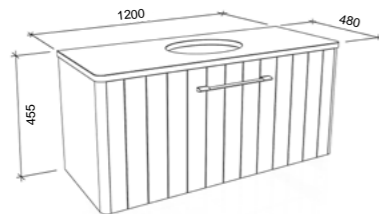

SABA 1200mm

Wall Hung

CABINET WITH	SKU	RRP
20mm SilkSurface Top with White Gloss Above Counter Ceramic Basin	SAB-V-1200-C-SSA-W	$2,446
20mm SilkSurface Top with White Gloss Under Counter Ceramic Basin	SAB-V-1200-C-SSU-W	$2,721
No Top	SAB-VCO-1200-C-X-W	$1,336