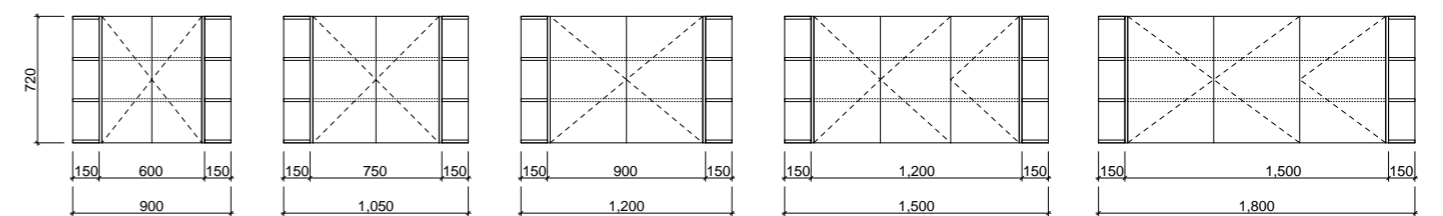

[01.] Boston Shaving Cabinet 1500mm | BOS-SC-1500-S-G | $1,480 Estella Oak Cabinet Boston Platinum Shaving Cabinet 1500mm | BOS-SC-1500-S-P | $1,598
[02.] Boston Shaving Cabinet 1200mm | BOS-SC-1200-S-G | $1,267 White Gloss Cabinet Boston Platinum Shaving Cabinet 1200mm | BOS-SC-1200-S-P | $1,385
Please refer to pricelist pages for all available options.