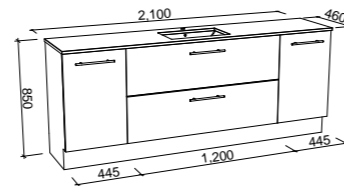

CABINET WITH	SKU	RRP
20mm SilkSurface Top with White Gloss Above Counter Ceramic Basin	MAR-V-2100-C-SSA-F	$4,115
20mm SilkSurface Top with White Gloss Under Counter Ceramic Basin	MAR-V-2100-C-SSU-F	$4,115
20mm Stone Top with White Gloss Above Counter Ceramic Basin	MAR-V-2100-C-STA-F	$4,737
20mm Stone Top with White Gloss Under Counter Ceramic Basin	MAR-V-2100-C-STU-F	$5,020
No Top	MAR-VCO-2100-C-X-F	$2,435

Floor Standing