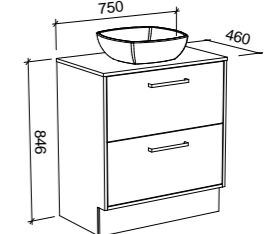

Floor Standing

CABINET WITH	SKU	RRP	CABINET WITH	SKU	RRP
18mm Laminate Top with White Gloss Ceramic Above Counter Basin	DEL-V-750-C-LMA-W	$1,454	18mm Laminate Top with White Gloss Ceramic Above Counter Basin	DEL-V-750-C-LMA-F	$1,811
No Top	DEL-VCO-750-C-X-W	$903	No Top	DEL-VCO-750-C-X-F	$1,260