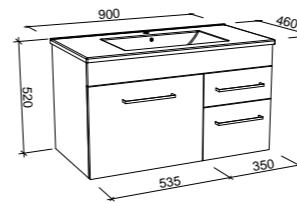

INDIANA 900mm

Wall Hung

CABINET WITH	SKU	RRP
Alpha Ceramic Top	IND-V-900-C-APH-W	$1,170
No Top	IND-VCO-900-C-X-W	$944

Floor Standing