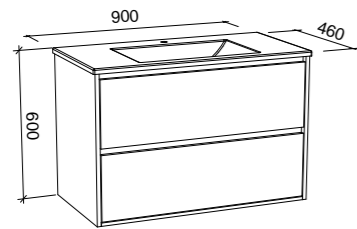

Grange

G GOLD INCLUSIONS

GRANGE 900mm

Wall Hung

CABINET WITH	SKU	RRP
Alpha Ceramic Top	GRA-V-900-C-APH-W	$1,929
Regal Mineral Composite Top	GRA-V-900-C-REG-W	$1,929
Haven Matt Dolomite Top	GRA-V-900-C-HVN-W	$1,929
Quest Gloss Dolomite Top	GRA-V-900-C-QUE-W	$1,929
20mm SilkSurface Top with White Gloss Above Counter Ceramic Basin	GRA-V-900-C-SSA-W	$2,571
20mm SilkSurface Top with White Gloss Under Counter Ceramic Basin	GRA-V-900-C-SSU-W	$2,571
20mm Stone Top with White Gloss Above Counter Ceramic Basin	GRA-V-900-C-STA-W	$2,733
20mm Stone Top with White Gloss Under Counter Ceramic Basin	GRA-V-900-C-STU-W	$3,001
No Top	GRA-VCO-900-C-X-W	$1,385

Floor Standing