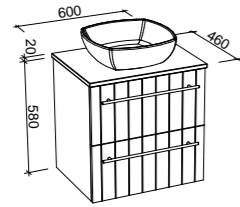

Henley

G GOLD INCLUSIONS

HENLEY 600mm

Wall Hung

CABINET WITH	SKU	RRP
20mm SilkSurface Top with White Gloss Above Counter Ceramic Basin	HEN-V-600-C-SSA-W	$2,645
20mm SilkSurface Top with White Gloss Under Counter Ceramic Basin	HEN-V-600-C-SSU-W	$2,645
20mm Stone Top with White Gloss Above Counter Ceramic Basin	HEN-V-600-C-STA-W	$2,745
20mm Stone Top with White Gloss Under Counter Ceramic Basin	HEN-V-600-C-STU-W	$3,029
No Top	HEN-VCO-600-C-X-W	$1,739

Floor Standing