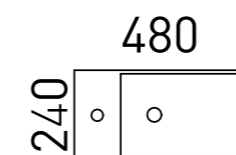

02.

[01.] Lottie Vanity 480mm | LOT-V-480-L-LIB-W | $763 Notaio Walnut Cabinet with Liberty Ceramic Top [02.] Lottie Vanity 480mm | LOT-V-480-R-LIB-F | $809 Perugian Walnut Cabinet with Liberty Ceramic Top Please refer to pricelist pages for all available options.