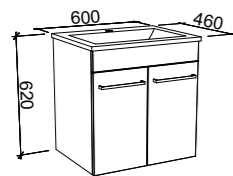

NOTE: Cabinet height for Ashton vanities may need to be altered to suit Under Counter basins. POA.

Bargo

BARGO 600mm

Wall Hung

CABINET WITH	SKU	RRP
Classic Mineral Composite Top	BAR-V-600-C-CLA-W	\$1,479
Regal Mineral Composite Top	BAR-V-600-C-REG-W	\$1,503
Alpha Ceramic Top	BAR-V-600-C-APH-W	\$1,503
70mm Grand Mineral Composite Top	BAR-V-600-C-GND-W	\$1,707
20mm SilkSurface Top with White Gloss Above Counter Ceramic Basin	BAR-V-600-C-SSA-W	\$1,892
20mm SilkSurface Top with White Gloss Under Counter Ceramic Basin	BAR-V-600-C-SSU-W	\$1,892
20mm Stone Top with White Gloss Above Counter Ceramic Basin	BAR-V-600-C-STA-W	\$1,918
20mm Stone Top with White Gloss Under Counter Ceramic Basin	BAR-V-600-C-STU-W	\$2,186
No Top	BAR-VCO-600-C-X-W	\$1,063