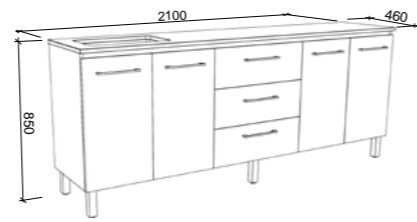

On Legs

CABINET WITH	SKU	RRP	CABINET WITH	SKU	RRP	CABINET WITH	SKU	RRP
20mm SilkSurface Top with White Gloss Above Counter Ceramic Basin Left-hand Offset	DAK-V-2100-L-SSA-W	$6,494	20mm SilkSurface Top with White Gloss Above Counter Ceramic Basin Left-hand Offset	DAK-V-2100-L-SSA-F	$7,002	20mm SilkSurface Top with White Gloss Above Counter Ceramic Basin Left-hand Offset	DAK-V-2100-L-SSA-L	$7,089
20mm SilkSurface Top with White Gloss Under Counter Ceramic Basin Left-hand Offset	DAK-V-2100-L-SSU-W	$6,494	20mm SilkSurface Top with White Gloss Under Counter Ceramic Basin Left-hand Offset	DAK-V-2100-L-SSU-F	$7,002	20mm SilkSurface Top with White Gloss Under Counter Ceramic Basin Left-hand Offset	DAK-V-2100-L-SSU-L	$7,089
20mm Stone Top with White Gloss Above Counter Ceramic Basin Left-hand Offset	DAK-V-2100-L-STA-W	$6,494	20mm Stone Top with White Gloss Above Counter Ceramic Basin Left-hand Offset	DAK-V-2100-L-STA-F	$7,002	20mm Stone Top with White Gloss Above Counter Ceramic Basin Left-hand Offset	DAK-V-2100-L-STA-L	$7,089
20mm Stone Top with White Gloss Under Counter Ceramic Basin Left-hand Offset	DAK-V-2100-L-STU-W	$6,494	20mm Stone Top with White Gloss Under Counter Ceramic Basin Left-hand Offset	DAK-V-2100-L-STU-F	$7,002	20mm Stone Top with White Gloss Under Counter Ceramic Basin Left-hand Offset	DAK-V-2100-L-STU-L	$7,089
No Top Left-hand Offset	DAK-VCO-2100-L-X-W	$3,465	No Top Left-hand Offset	DAK-VCO-2100-L-X-F	$3,979	No Top Left-hand Offset	DAK-VCO-2100-L-X-L	$4,067

NOTE: Right-hand offset also available. Order by replacing -L- with -R- in the relevant SKU.