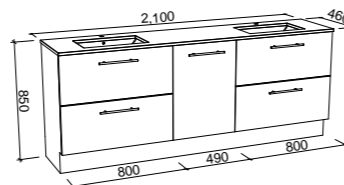

CABINET WITH	SKU	RRP
20mm SilkSurface Top with White Gloss Above Counter Ceramic Basin	MAR-V-2100-D-SSA-F	$4,297
20mm SilkSurface Top with White Gloss Under Counter Ceramic Basin	MAR-V-2100-D-SSU-F	$4,297
20mm Stone Top with White Gloss Above Counter Ceramic Basin	MAR-V-2100-D-STA-F	$4,891
20mm Stone Top with White Gloss Under Counter Ceramic Basin	MAR-V-2100-D-STU-F	$5,457
No Top	MAR-VCO-2100-D-X-F	$2,376

Milan

P PLATINUM INCLUSIONS