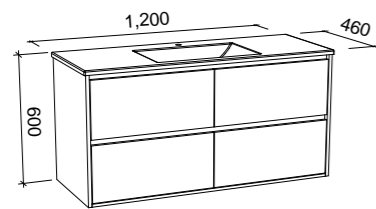

GRANGE 1200mm

Wall Hung

CABINET WITH	SKU	RRP
Alpha Ceramic Top	GRA-V-1200-C-APH-W	$2,823
Regal Mineral Composite Top	GRA-V-1200-C-REG-W	$2,823
Haven Matt Dolomite Top	GRA-V-1200-C-HVN-W	$2,823
Quest Gloss Dolomite Top	GRA-V-1200-C-QUE-W	$2,823
20mm SilkSurface Top with White Gloss Above Counter Ceramic Basin	GRA-V-1200-C-SSA-W	$3,374
20mm SilkSurface Top with White Gloss Under Counter Ceramic Basin	GRA-V-1200-C-SSU-W	$3,374
20mm Stone Top with White Gloss Above Counter Ceramic Basin	GRA-V-1200-C-STA-W	$3,682
20mm Stone Top with White Gloss Under Counter Ceramic Basin	GRA-V-1200-C-STU-W	$3,950
No Top	GRA-VCO-1200-C-X-W	$2,147

Floor Standing