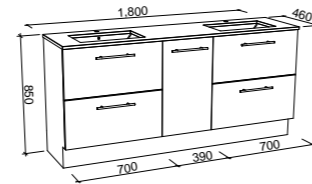

CABINET WITH	SKU	RRP
20mm SilkSurface Top with White Gloss Above Counter Ceramic Basin	MAR-V-1800-D-SSA-F	$4,012
20mm SilkSurface Top with White Gloss Under Counter Ceramic Basin	MAR-V-1800-D-SSU-F	$4,012
20mm Stone Top with White Gloss Above Counter Ceramic Basin	MAR-V-1800-D-STA-F	$4,524
20mm Stone Top with White Gloss Under Counter Ceramic Basin	MAR-V-1800-D-STU-F	$5,090
No Top	MAR-VCO-1800-D-X-F	$2,170

Floor Standing