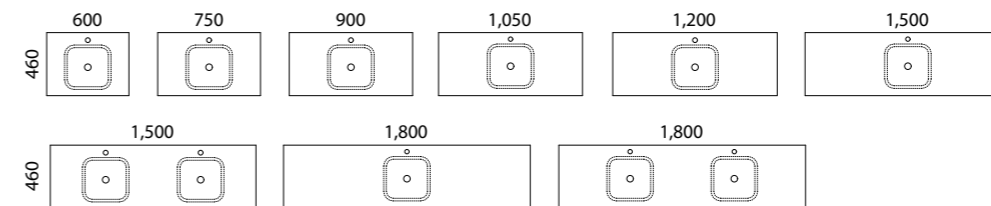

[01.] Oxbow Vanity 1500mm | OXB-V-1500-D-SSA-W | $4,606 Tassie Oak Cabinet with Arctic White SilkSurface Top and White Gloss Radius Inset Ceramic Basins | Shown with Under Cabinet Vanity Lighting | LED-L-UNDERCAB-V | ADD $391 **[02.] Oxbow Vanity 1200mm** | OXB-V-1200-C-SSA-F | $3,270 Classic Oak Cabinet with Star Dust SilkSurface Top and White Gloss Iconic 500 Ceramic Basin **[03.] Oxbow Vanity 1500mm** | OXB-V-1500-D-SSU-W | $4,606 Light Grey Satin Cabinet with Stratiss SilkSurface Top and White Gloss Allure Under Counter Ceramic Basins **[04.] Oxbow Vanity 750mm** | OXB-V-750-C-STA-F | $2,715 Planked Urban Oak Cabinet with Frosty Carrina Stone Top and White Gloss Allure Dimple Ceramic Basin **Please refer to pricelist pages for all available options.**