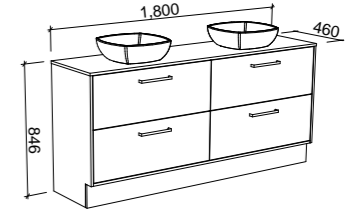

CABINET WITH	SKU	RRP
18mm Laminate Top with White Gloss Ceramic Above Counter Basin	DEL-V-1800-D-LMA-F	$3,526
No Top	DEL-VCO-1800-D-X-F	$2,418

NOTE: Laminate tops for the Delaware will always be a matt finish, and may vary to the cabinet finish.

Eadie

S SILVER INCLUSIONS