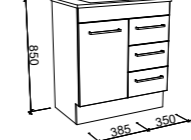

Floor Standing

CABINET WITH	SKU	RRP
Classic Mineral Composite Top	BAR-V-750-C-CLA-F	$1,818
Regal Mineral Composite Top	BAR-V-750-C-REG-F	$1,842
Alpha Ceramic Top	BAR-V-750-C-APH-F	$1,842
Haven Matt Dolomite Top	BAR-V-750-C-HVN-F	$1,842
Quest Gloss Dolomite Top	BAR-V-750-C-QUE-F	$1,842
70mm Grand Mineral Composite Top	BAR-V-750-C-GND-F	$2,028
20mm SilkSurface Top with White Gloss Above Counter Ceramic Basin	BAR-V-750-C-SSA-F	$2,275
20mm SilkSurface Top with White Gloss Under Counter Ceramic Basin	BAR-V-750-C-SSU-F	$2,275
20mm Stone Top with White Gloss Above Counter Ceramic Basin	BAR-V-750-C-STA-F	$2,417
20mm Stone Top with White Gloss Under Counter Ceramic Basin	BAR-V-750-C-STU-F	$2,685
No Top	BAR-VCO-750-C-X-F	$1,401