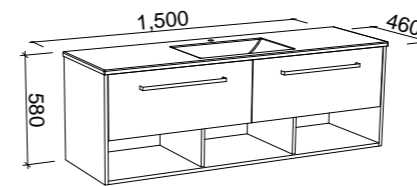

Kansas

G GOLD INCLUSIONS

KANSAS 1200mm DOUBLE BOWL

Wall Hung

CABINET WITH	SKU	RRP
Alpha Ceramic Top	KAN-V-1200-D-APH-W	\$2,810
No Top	KAN-VCO-1200-D-X-W	\$1,638

KANSAS 1500mm SINGLE BOWL

Wall Hung

CABINET WITH	SKU	RRP
Alpha Ceramic Top	KAN-V-1500-C-APH-W	\$3,419
Regal Mineral Composite Top	KAN-V-1500-C-REG-W	\$3,078
Haven Matt Dolomite Top	KAN-V-1500-C-HVN-W	\$3,078
Quest Gloss Dolomite Top	KAN-V-1500-C-QUE-W	\$3,078
20mm SilkSurface Top with White Gloss Above Counter Ceramic Basin	KAN-V-1500-C-SSA-W	\$3,650
20mm SilkSurface Top with White Gloss Under Counter Ceramic Basin	KAN-V-1500-C-SSU-W	\$3,650
20mm Stone Top with White Gloss Above Counter Ceramic Basin	KAN-V-1500-C-STA-W	\$3,781
20mm Stone Top with White Gloss Under Counter Ceramic Basin	KAN-V-1500-C-STU-W	\$4,065
No Top	KAN-VCO-1500-C-X-W	\$2,001