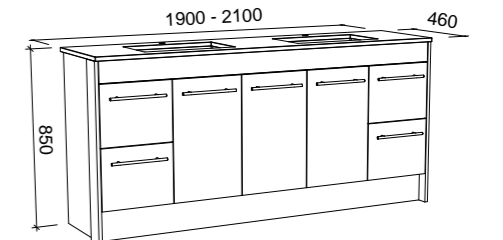

Floor Standing