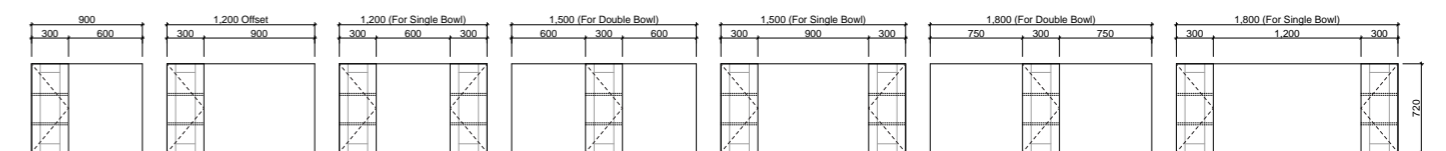

All cabinets 166mm deep.