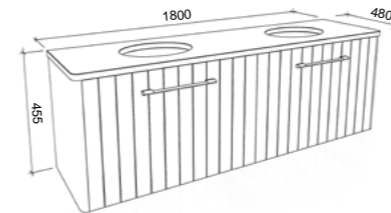

SABA 1800mm DOUBLE BOWL

Wall Hung

CABINET WITH	SKU	RRP
20mm SilkSurface Top with White Gloss Above Counter Ceramic Basin	SAB-V-1800-D-SSA-W	$3,945
20mm SilkSurface Top with White Gloss Under Counter Ceramic Basin	SAB-V-1800-D-SSU-W	$4,495
No Top	SAB-VCO-1800-D-X-W	$2,085