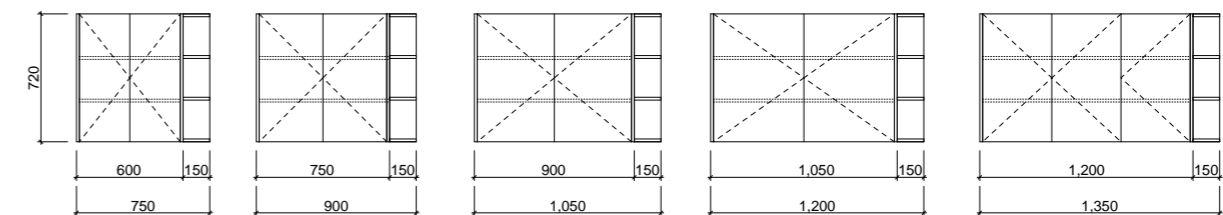

All cabinets 166mm deep. Usable as left- or right-hand shelves.

[01.] New York Shaving Cabinet 900mm | NEW-SC-900-R-G | $959 Elegant Oak Cabinet New York Platinum Shaving Cabinet 900mm | NEW-SC-900-R-P | $1,077 [02.] New York Shaving Cabinet 900mm | NEW-SC-900-L-G | $959 White Satin Cabinet New York Platinum Shaving Cabinet 900mm | NEW-SC-900-L-P | $1,077 Please refer to pricelist pages for all available options.