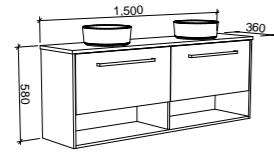

NOTE: See pages 244 - 250 for selected small space basins for the Karlie.

Karlie

G GOLD INCLUSIONS

KARLIE 1500mm DOUBLE BOWL

Wall Hung

CABINET WITH	SKU	RRP
20mm SilkSurface Top with White Gloss Above Counter Ceramic Basin	KAR-V-1500-D-SSA-W	\$3,944
20mm SilkSurface Top with White Gloss Ceramic Mini Under Counter Basin	KAR-V-1500-D-SSU-W	\$3,944
20mm Stone Top with White Gloss Above Counter Ceramic Basin	KAR-V-1500-D-STA-W	\$4,117
20mm Stone Top with White Gloss Mini Under Counter Ceramic Basin	KAR-V-1500-D-STU-W	\$4,117
No Top	KAR-VCO-1500-D-X-W	\$2,092