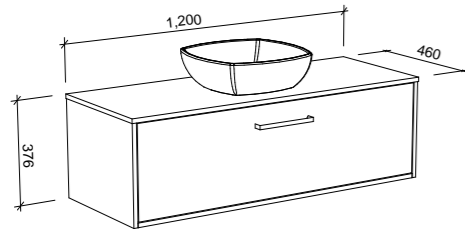

Delaware

G GOLD INCLUSIONS

DELAWARE 1200mm

Wall Hung

CABINET WITH	SKU	RRP
18mm Laminate Top with White Gloss Ceramic Above Counter Basin	DEL-V-1200-C-LMA-W	$2,099
No Top	DEL-VCO-1200-C-X-W	$1,427

Floor Standing