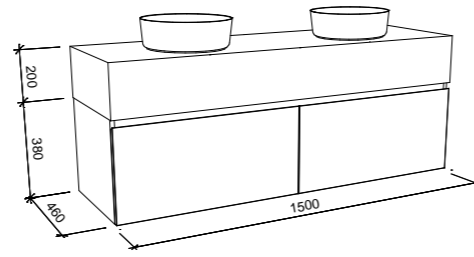

Kingsley

G GOLD INCLUSIONS

KINGSLEY 1500mm SINGLE BOWL

Wall Hung

KINGSLEY 1500mm DOUBLE BOWL

Floor Standing

CABINET WITH	SKU	RRP
Alpha Ceramic Top	KIN-V-1500-C-APH-W	\$3,799
Regal Mineral Composite Top	KIN-V-1500-C-REG-W	\$3,582
Stadium Mineral Composite Top	KIN-V-1500-C-STD-W	\$3,582
Haven Matt Dolomite Top	KIN-V-1500-C-HVN-W	\$3,582
Quest Gloss Dolomite Top	KIN-V-1500-C-QUE-W	\$3,582
20mm SilkSurface Top with Above Counter White Gloss Ceramic Basin	KIN-V-1500-C-SSA-W	\$2,955
20mm SilkSurface Top with Under Counter White Gloss Ceramic Basin	KIN-V-1500-C-SSU-W	\$3,225
20mm Stone Top with Above Counter White Gloss Ceramic Basin	KIN-V-1500-C-STA-W	\$3,085
20mm Stone Top with Under Counter White Gloss Ceramic Basin	KIN-V-1500-C-STU-W	\$3,321
60mm SilkSurface Freedom Top with Above Counter White Gloss Ceramic Basin	KIN-V-1500-C-FRA-W	\$3,372
60mm SilkSurface Freedom Top with Under Counter White Gloss Ceramic Basin	KIN-V-1500-C-FRU-W	\$3,608
200mm SilkSurface Box Top with Above Counter White Gloss Ceramic Basin	KIN-V-1500-C-BXA-W	\$3,866
200mm SilkSurface Box Top with Under Counter White Gloss Ceramic Basin	KIN-V-1500-C-BXU-W	\$3,866
No Top	KIN-VCO-1500-C-X-W	\$1,274