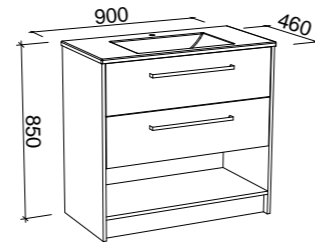

CABINET WITH	SKU	RRP
Alpha Ceramic Top	KAN-V-900-C-APH-F	$2,182
Regal Mineral Composite Top	KAN-V-900-C-REG-F	$2,182
Haven Matt Dolomite Top	KAN-V-900-C-HVN-F	$2,182
Quest Gloss Dolomite Top	KAN-V-900-C-QUE-F	$2,182
20mm SilkSurface Top with White Gloss Above Counter Ceramic Basin	KAN-V-900-C-SSA-F	$2,832
20mm SilkSurface Top with White Gloss Under Counter Ceramic Basin	KAN-V-900-C-SSU-F	$2,832
20mm Stone Top with White Gloss Above Counter Ceramic Basin	KAN-V-900-C-STA-F	$2,994
20mm Stone Top with White Gloss Under Counter Ceramic Basin	KAN-V-900-C-STU-F	$3,278
No Top	KAN-VCO-900-C-X-F	$1,656

Floor Standing