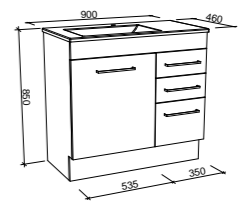

CABINET WITH	SKU	RRP
Alpha Ceramic Top Left-hand Offset	IND-V-900-L-APH-F	$1,648
No Top Left-hand Offset	IND-VCO-900-L-X-F	$1,230

NOTE: Right-hand offset also available. Order by replacing -L- with -R- in the relevant SKU.