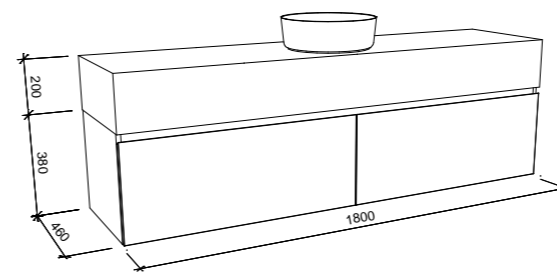

KINGSLEY 1800mm SINGLE BOWL

Wall Hung