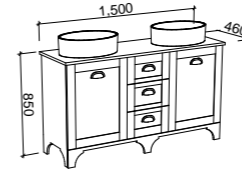

WINDSOR 1500mm DOUBLE BOWL

Floor Standing

CABINET WITH	SKU	RRP
Alpha Ceramic Top	WIN-V-1500-D-APH-F	$3,496
20mm SilkSurface Top with White Gloss Above Counter Ceramic Basin	WIN-V-1500-D-SSA-F	$4,132
20mm SilkSurface Top with White Gloss Under Counter Ceramic Basin	WIN-V-1500-D-SSU-F	$4,132
20mm Stone Top with White Gloss Above Counter Ceramic Basin	WIN-V-1500-D-STA-F	$5,074
20mm Stone Top with White Gloss Under Counter Ceramic Basin (2 doors only)	WIN-V-1500-D-STU-F	$6,216
60mm SilkSurface Freedom Top with White Gloss Above Counter Ceramic Basin	WIN-V-1500-D-FRA-F	$4,587
60mm SilkSurface Freedom Top with White Gloss Under Counter Ceramic Basin	WIN-V-1500-D-FRU-F	$4,587
No Top	WIN-VCO-1500-D-X-F	$3,082