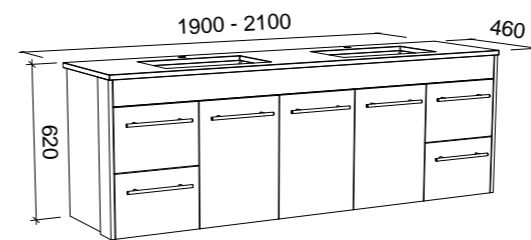

WALL TO WALL 1900mm - 2100mm DOUBLE BOWL (Nominate the exact size you require size when ordering)

Wall Hung