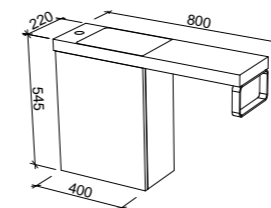

OSCAR 800mm TOP / 400mm CABINET

Wall Hung

CABINET WITH	SKU	RRP
Nano Top Left-hand Offset, Left-hand Tap Hole	OSC-V-8040-L-NAN-W	$921
No Top Left-hand Offset	OSC-VCO-400-L-X-W	$523

NOTE: Side fingerpull standard unless specified otherwise. Please specify hinge side upon ordering. Right-hand offset also available. Order by replacing -L- with -R- in the relevant SKU.