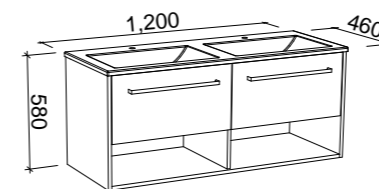

KANSAS 1200mm DOUBLE BOWL

Wall Hung

CABINET WITH	SKU	RRP
Alpha Ceramic Top	KAN-V-1200-D-APH-W	$2,810
No Top	KAN-VCO-1200-D-X-W	$1,638