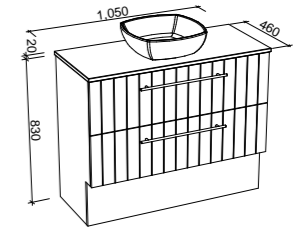

CABINET WITH	SKU	RRP
20mm SilkSurface Top with White Gloss Above Counter Ceramic Basin	HEN-V-1050-C-SSA-F	$3,438
20mm SilkSurface Top with White Gloss Under Counter Ceramic Basin	HEN-V-1050-C-SSU-F	$3,438
20mm Stone Top with White Gloss Above Counter Ceramic Basin	HEN-V-1050-C-STA-F	$3,725
20mm Stone Top with White Gloss Under Counter Ceramic Basin	HEN-V-1050-C-STU-F	$4,009
No Top	HEN-VCO-1050-C-X-F	$2,330