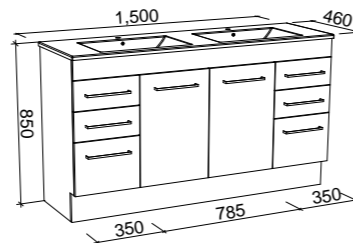

Floor Standing

CABINET WITH	SKU	RRP
Alpha Ceramic Top	IND-V-1500-D-APH-W	$3,341
No Top	IND-VCO-1500-D-X-W	$1,865

CABINET WITH	SKU	RRP
Alpha Ceramic Top	IND-V-1500-D-APH-F	$3,531
No Top	IND-VCO-1500-D-X-F	$2,053

Kansas

G GOLD INCLUSIONS