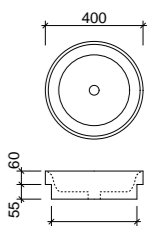

Radius Inset White

Offset or wall mounted tapware required

WG RAD-BS-400-WG-S
WM RAD-BS-400-WM-U