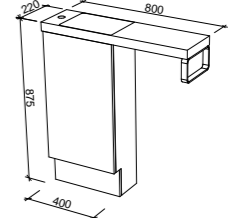

Floor Standing

CABINET WITH	SKU	RRP
Nano Top Left-hand Offset, Left-hand Tap Hole	OSC-V-8040-L-NAN-F	$1,056
No Top Left-hand Offset	OSC-VCO-400-L-X-F	$611