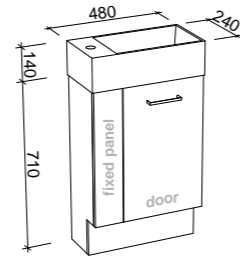

Floor Standing

CABINET WITH	SKU	RRP
Liberty Ceramic Top Left-hand Offset	FRA-V-480-L-LIB-W	$854
No Top Left-hand Offset	FRA-VCO-480-L-X-W	$673

CABINET WITH	SKU	RRP
Liberty Ceramic Top Left-hand Offset	FRA-V-480-L-LIB-F	$1,019
No Top Left-hand Offset	FRA-VCO-480-L-X-F	$847

NOTE: Right-hand offset also available. Order by replacing -L- with -R- in the relevant SKU.