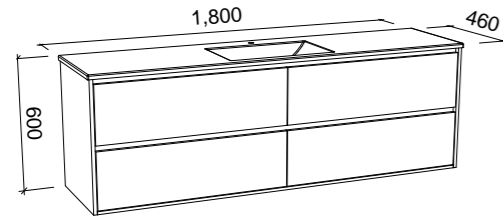

Grange

G GOLD INCLUSIONS

GRANGE 1800mm SINGLE BOWL

Wall Hung

CABINET WITH	SKU	RRP
Regal Mineral Composite Top	GRA-V-1800-C-REG-W	$3,882
20mm SilkSurface Top with White Gloss Above Counter Ceramic Basin	GRA-V-1800-C-SSA-W	$4,210
20mm SilkSurface Top with White Gloss Under Counter Ceramic Basin	GRA-V-1800-C-SSU-W	$4,210
20mm Stone Top with White Gloss Above Counter Ceramic Basin	GRA-V-1800-C-STA-W	$4,710
20mm Stone Top with White Gloss Under Counter Ceramic Basin	GRA-V-1800-C-STU-W	$5,462
No Top	GRA-VCO-1800-C-X-W	$2,493

Floor Standing