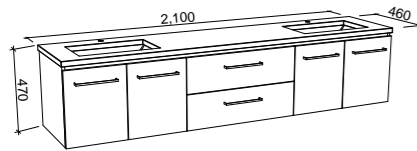

DAKOTA 2100mm DOUBLE BOWL

Wall Hung