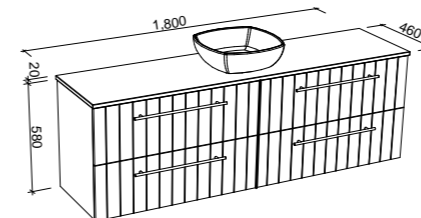

HENLEY 1800mm SINGLE BOWL

Wall Hung

CABINET WITH	SKU	RRP
20mm SilkSurface Top with White Gloss Above Counter Ceramic Basin	HEN-V-1800-C-SSA-W	$4,714
20mm SilkSurface Top with White Gloss Under Counter Ceramic Basin	HEN-V-1800-C-SSU-W	$4,714
20mm Stone Top with White Gloss Above Counter Ceramic Basin	HEN-V-1800-C-STA-W	$5,137
20mm Stone Top with White Gloss Under Counter Ceramic Basin	HEN-V-1800-C-STU-W	$5,421
No Top	HEN-VCO-1800-C-X-W	$3,025

Floor Standing