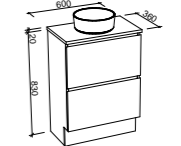

NOTE: Left-hand hinge standard unless specified otherwise.

NOTE: See pages 244 - 250 for selected small space basins for the Billie.

Billie

G GOLD INCLUSIONS

BILLIE 600mm

Wall Hung

Floor Standing

CABINET WITH	SKU	RRP
20mm SilkSurface Top with White Gloss Above Counter Ceramic Basin	BIL-V-600-C-SSA-W	\$1,921
20mm SilkSurface Top with White Gloss Mini Under Counter Ceramic Basin	BIL-V-600-C-SSU-W	\$1,921
20mm Stone Top with White Gloss Above Counter Ceramic Basin	BIL-V-600-C-STA-W	\$1,947
20mm Stone Top with White Gloss Mini Under Counter Ceramic Basin	BIL-V-600-C-STU-W	\$2,214
No Top	BIL-VCO-600-C-X-W	\$1,093