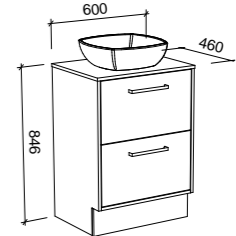

Delaware

G GOLD INCLUSIONS

DELAWARE 600mm

Wall Hung

Floor Standing

CABINET WITH	SKU	RRP	CABINET WITH	SKU	RRP
18mm Laminate Top with White Gloss Ceramic Above Counter Basin	DEL-V-600-C-LMA-W	\$1,327	18mm Laminate Top with White Gloss Ceramic Above Counter Basin	DEL-V-600-C-LMA-F	\$1,657
No Top	DEL-VCO-600-C-X-W	\$821	No Top	DEL-VCO-600-C-X-F	\$1,151