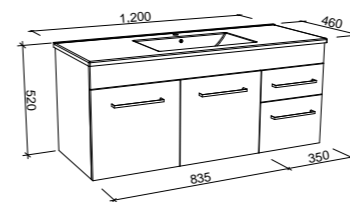

INDIANA 1200mm

Wall Hung

CABINET WITH	SKU	RRP
Alpha Ceramic Top	IND-V-1200-C-APH-W	$1,535
No Top	IND-VCO-1200-C-X-W	$1,185

Floor Standing