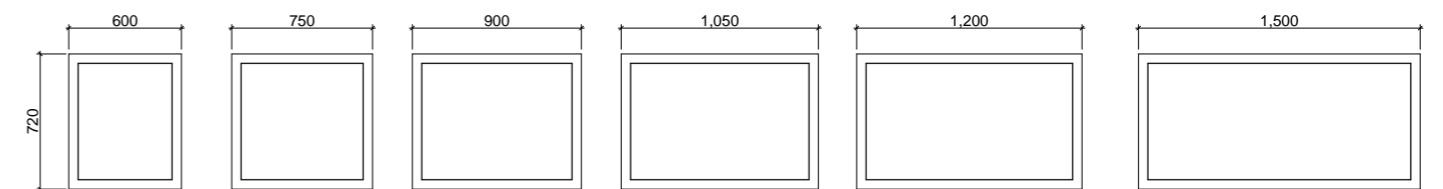

[01.] Miami Mirror 1200mm | MIA-M-1200-720 | $746 Rural Oak Surround **[02.] Miami Mirror 1050mm** | MIA-M-1050-720 | $677 Light Grey Satin Surround **[03.] Miami Mirror 900mm** | MIA-M-900-720 | $583 White Gloss Surround **Please refer to pricelist pages for all available options.**