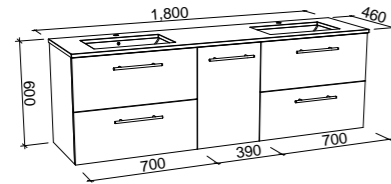

Marshall

G GOLD INCLUSIONS

MARSHALL 1800mm DOUBLE BOWL

Wall Hung

CABINET WITH	SKU	RRP
20mm SilkSurface Top with White Gloss Above Counter Ceramic Basin	MAR-V-1800-D-SSA-W	$3,880
20mm SilkSurface Top with White Gloss Under Counter Ceramic Basin	MAR-V-1800-D-SSU-W	$3,880
20mm Stone Top with White Gloss Above Counter Ceramic Basin	MAR-V-1800-D-STA-W	$4,394
20mm Stone Top with White Gloss Under Counter Ceramic Basin	MAR-V-1800-D-STU-W	$4,960
No Top	MAR-VCO-1800-D-X-W	$2,028