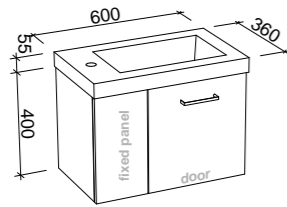

FRANKIE 600mm

Wall Hung