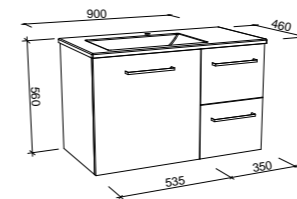

CARLO 900mm OFFSET BOWL

Wall Hung

CABINET WITH	SKU	RRP
Regal Mineral Composite Top Left-hand Offset	CAR-V-900-L-REG-W	$1,681
Alpha Ceramic Top Left-hand Offset	CAR-V-900-L-APH-W	$2,024
No Top Left-hand Offset	CAR-VCO-900-L-X-W	$1,681

NOTE: Right-hand offset also available. Order by replacing **-L-** with **-R-** in the relevant SKU.

Floor Standing