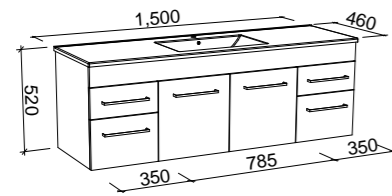

INDIANA 1500mm SINGLE BOWL

Wall Hung