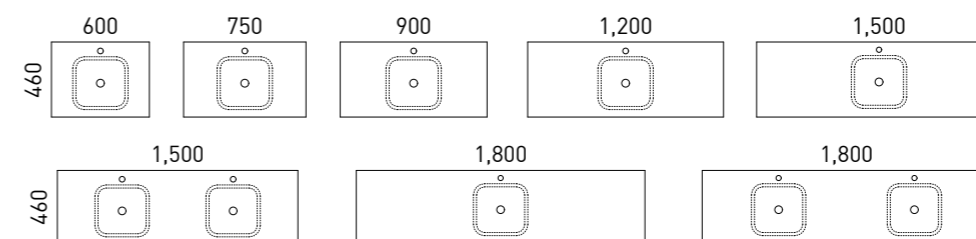

[01.] Delaware Vanity 1200mm | DEL-V-1200-C-LMA-W | $2,099 Boston Oak Cabinet with Laminate Top and White Gloss Myrtle Basin **[02.] Delaware Vanity 1500mm** | DEL-V-1500-C-LMA-F | $3,081 Tassie Oak Cabinet with Laminate Top and White Gloss Enchant Ceramic Basin **[03.] Delaware Vanity 1800mm** | DEL-V-1800-D-LMA-W | $2,821 Prime Oak Cabinet with Laminate Top and White Gloss Allure Ceramic Basins **[04.] Delaware Vanity 900mm** | DEL-V-900-C-LMA-W | $1,571 Perugian Walnut Cabinet with Laminate Top and White Gloss Allure Ceramic Basin **Please refer to pricelist pages for all available options.**

NOTE: Laminate top not available in painted finishes. Standard woodgrain finishes available in matt laminate only on floating top. *Selected sizes. See page 242 for Vanity Top Collection.