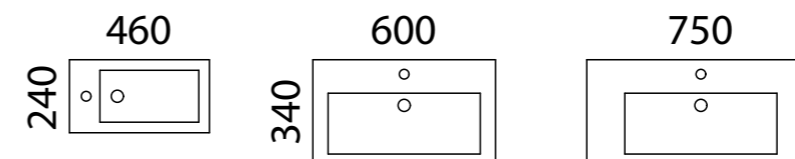

[01.] Ensuite Vanity 460mm | ENS-V-460-R-ENS-W | $900 Boston Oak Cabinet with Regal Mineral Composite Top **[02.] Ensuite Vanity 750mm** | ENS-V-750-C-ENS-F | $1,512 White Satin Cabinet with Regal Mineral Composite Top **Please refer to pricelist pages for all available options.**