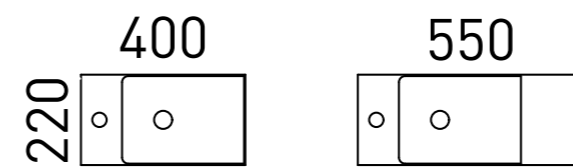

[01.] Ollie Vanity 550mm | OLL-V-550-R-NAN-W | $783 Oxidised Beamwood Cabinet with Nano Dolomite Top [02.] Ollie Vanity 400mm | OLL-V-400-L-NAN-F | $783 Tassie Oak Cabinet with Nano Dolomite Top **Please refer to pricelist pages for all available options.**