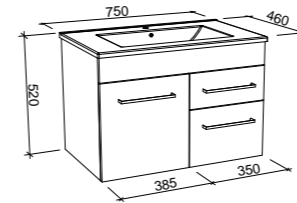

INDIANA 750mm

Wall Hung

CABINET WITH	SKU	RRP
Alpha Ceramic Top	IND-V-750-C-APH-W	$1,018
No Top	IND-VCO-750-C-X-W	$859

Floor Standing