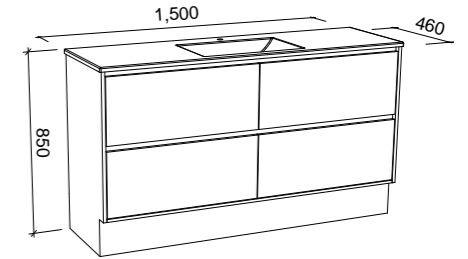

CABINET WITH	SKU	RRP
Alpha Ceramic Top	GRA-V-1500-C-APH-F	$3,639
Regal Mineral Composite Top	GRA-V-1500-C-REG-F	$3,530
Haven Matt Dolomite Top	GRA-V-1500-C-HVN-F	$3,530
Quest Gloss Dolomite Top	GRA-V-1500-C-QUE-F	$3,530
20mm SilkSurface Top with White Gloss Above Counter Ceramic Basin	GRA-V-1500-C-SSA-F	$4,094
20mm SilkSurface Top with White Gloss Under Counter Ceramic Basin	GRA-V-1500-C-SSU-F	$4,094
20mm Stone Top with White Gloss Above Counter Ceramic Basin	GRA-V-1500-C-STA-F	$4,225
20mm Stone Top with White Gloss Under Counter Ceramic Basin	GRA-V-1500-C-STU-F	$4,493
No Top	GRA-VCO-1500-C-X-F	$2,469