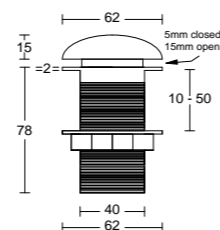

Pink Waste

PM POP-OPT-PM | $56

WG White Gloss   **WM** White Matt   **BM** Black Matt   **GM** Grey Matt   **LGM** Light Grey Matt   **PM** Pink Matt

Visualise Your Dream Bathroom

Click | See | Create
www.timberline.com.au