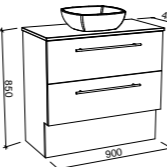

CABINET WITH	SKU	RRP
20mm SilkSurface Top with White Gloss Above Counter Ceramic Basin	OXB-V-900-C-SSA-F	$2,903
20mm SilkSurface Top with White Gloss Under Counter Ceramic Basin	OXB-V-900-C-SSU-F	$2,903
20mm Stone Top with White Gloss Above Counter Ceramic Basin	OXB-V-900-C-STA-F	$3,075
20mm Stone Top with White Gloss Under Counter Ceramic Basin	OXB-V-900-C-STU-F	$3,359
No Top	OXB-VCO-900-C-X-F	$1,795

Floor Standing