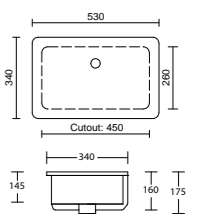

Rectangle Under Counter White

With overflow to front

- **WG** REC-BS-530-WG-S

WG White Gloss   **WM** White Matt   **BM** Black Matt   **GM** Grey Matt   **LGM** Light Grey Matt   **PM** Pink Matt