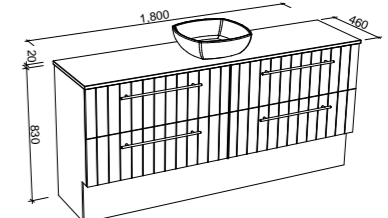

CABINET WITH	SKU	RRP
20mm SilkSurface Top with White Gloss Above Counter Ceramic Basin	HEN-V-1800-C-SSA-F	$4,974
20mm SilkSurface Top with White Gloss Under Counter Ceramic Basin	HEN-V-1800-C-SSU-F	$4,974
20mm Stone Top with White Gloss Above Counter Ceramic Basin	HEN-V-1800-C-STA-F	$5,397
20mm Stone Top with White Gloss Under Counter Ceramic Basin	HEN-V-1800-C-STU-F	$5,681
No Top	HEN-VCO-1800-C-X-F	$3,286