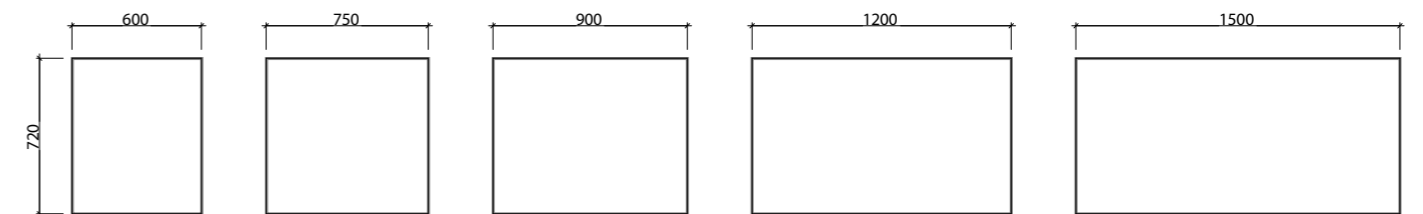

[01.] Georgia Mirror 600mm | GEO-M-600-720 | $404 each [02.] Georgia Mirror 900mm | GEO-M-900-720 | $583 Please refer to pricelist pages for all available options.