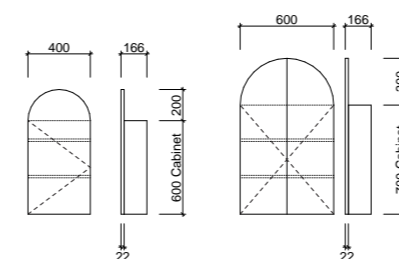

02.

1. [01.] Church Shaving Cabinet 400mm | CHU-SC-400-S-G | $963 each Classic Oak Cabinet Church Platinum Shaving Cabinet 400mm | CHU-SC-400-S-P | $1,003
   [02.] Church Shaving Cabinet 400mm | CHU-SC-400-S-G | $963 each Classic Oak Cabinet Church Platinum Shaving Cabinet 400mm | CHU-SC-400-S-P | $1,003
   [03.] Church Shaving Cabinet 600mm | CHU-SC-600-S-G | $1,052 each White Satin Cabinet Church Platinum Shaving Cabinet 600mm | CHU-SC-600-S-P | $1,106 Please refer to pricelist pages for all available options.