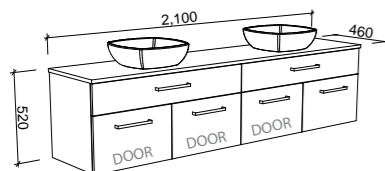

NOTE: Right-hand offset also available. Order by replacing **-L-** with **-R-** in the relevant SKU.

TAYLOR 2100mm DOUBLE BOWL

Wall Hung

CABINET WITH	SKU	RRP
20mm SilkSurface Top with White Gloss Above Counter Ceramic Basin	TAY-V-2100-D-SSA-W	\$3,870
20mm Stone Top with White Gloss Above Counter Ceramic Basin	TAY-V-2100-D-STA-W	\$4,502
No Top	TAY-VCO-2100-D-X-W	\$1,654