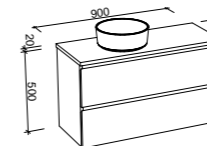

BILLIE 900mm

Wall Hung

Floor Standing