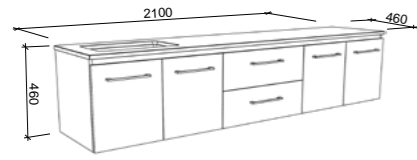

Dakota

P PLATINUM INCLUSIONS

DAKOTA 2100mm SINGLE BOWL

Wall Hung