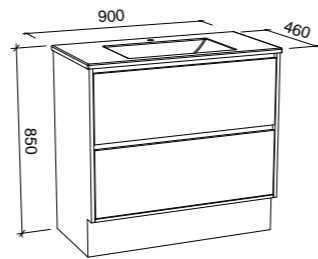

CABINET WITH	SKU	RRP
Alpha Ceramic Top	GRA-V-900-C-APH-F	$2,015
Regal Mineral Composite Top	GRA-V-900-C-REG-F	$2,015
Haven Matt Dolomite Top	GRA-V-900-C-HVN-F	$2,015
Quest Gloss Dolomite Top	GRA-V-900-C-QUE-F	$2,015
20mm SilkSurface Top with White Gloss Above Counter Ceramic Basin	GRA-V-900-C-SSA-F	$2,657
20mm SilkSurface Top with White Gloss Under Counter Ceramic Basin	GRA-V-900-C-SSU-F	$2,657
20mm Stone Top with White Gloss Above Counter Ceramic Basin	GRA-V-900-C-STA-F	$2,819
20mm Stone Top with White Gloss Under Counter Ceramic Basin	GRA-V-900-C-STU-F	$3,087
No Top	GRA-VCO-900-C-X-F	$1,476