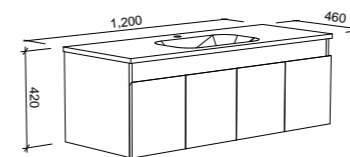

ROCKFORD 900mm

Wall Hung

CABINET WITH	SKU	RRP
Haven Matt Dolomite Top	RKF-V-900-C-HVN-W	\$1,120
Quest Gloss Dolomite Top	RKF-V-900-C-QUE-W	\$1,120
No Top	RKF-VCO-900-C-X-W	\$736

ROCKFORD 1200mm

Wall Hung

CABINET WITH	SKU	RRP
Haven Matt Dolomite Top	RKF-V-1200-C-HVN-W	\$1,365
Quest Gloss Dolomite Top	RKF-V-1200-C-QUE-W	\$1,365
No Top	RKF-VCO-1200-C-X-W	\$899