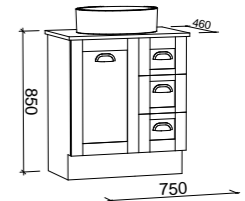

Floor Standing

CABINET WITH	SKU	RRP
Alpha Ceramic Top	VIC-V-750-C-APH-F	$2,088
20mm SilkSurface Top with White Gloss Above Counter Ceramic Basin	VIC-V-750-C-SSA-F	$2,521
20mm SilkSurface Top with White Gloss Under Counter Ceramic Basin (2x doors only)	VIC-V-750-C-SSU-F	$2,521
20mm Stone Top with White Gloss Above Counter Ceramic Basin	VIC-V-750-C-STA-F	$2,695
20mm Stone Top with White Gloss Under Counter Ceramic Basin (2x doors only)	VICU-V-750-C-STU-F	$3,462
60mm SilkSurface Freedom Top with White Gloss Above Counter Ceramic Basin	VIC-V-750-C-FRA-F	$2,675
60mm SilkSurface Freedom Top with White Gloss Under Counter Ceramic Basin	VIC-V-750-C-FRU-F	$2,675
No Top	VIC-VCO-750-C-X-F	$1,981
No Top (2x doors only)	VICU-VCO-750-C-X-F	$1,981