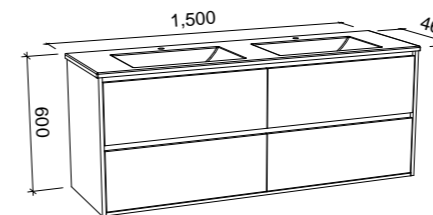

GRANGE 1500mm DOUBLE BOWL

Wall Hung

CABINET WITH	SKU	RRP
Alpha Ceramic Top	GRA-V-1500-D-APH-W	$3,719
Regal Mineral Composite Top	GRA-V-1500-D-REG-W	$3,610
Haven Matt Dolomite Top	GRA-V-1500-D-HVN-W	$3,610
Quest Gloss Dolomite Top	GRA-V-1500-D-QUE-W	$3,610
20mm SilkSurface Top with White Gloss Above Counter Ceramic Basin	GRA-V-1500-D-SSA-W	$4,177
20mm SilkSurface Top with White Gloss Under Counter Ceramic Basin	GRA-V-1500-D-SSU-W	$4,177
20mm Stone Top with White Gloss Above Counter Ceramic Basin	GRA-V-1500-D-STA-W	$4,348
20mm Stone Top with White Gloss Under Counter Ceramic Basin	GRA-V-1500-D-STU-W	$4,885
No Top	GRA-VCO-1500-D-X-W	$2,315

Floor Standing