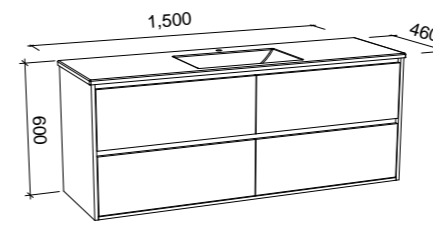

Grange

G GOLD INCLUSIONS

GRANGE 1500mm SINGLE BOWL

Wall Hung

CABINET WITH	SKU	RRP
Alpha Ceramic Top	GRA-V-1500-C-APH-W	\$3,502
Regal Mineral Composite Top	GRA-V-1500-C-REG-W	\$3,395
Haven Matt Dolomite Top	GRA-V-1500-C-HVN-W	\$3,395
Quest Gloss Dolomite Top	GRA-V-1500-C-QUE-W	\$3,395
20mm SilkSurface Top with White Gloss Above Counter Ceramic Basin	GRA-V-1500-C-SSA-W	\$3,960
20mm SilkSurface Top with White Gloss Under Counter Ceramic Basin	GRA-V-1500-C-SSU-W	\$3,960
20mm Stone Top with White Gloss Above Counter Ceramic Basin	GRA-V-1500-C-STA-W	\$4,090
20mm Stone Top with White Gloss Under Counter Ceramic Basin	GRA-V-1500-C-STU-W	\$4,374
No Top	GRA-VCO-1500-C-X-W	\$2,327