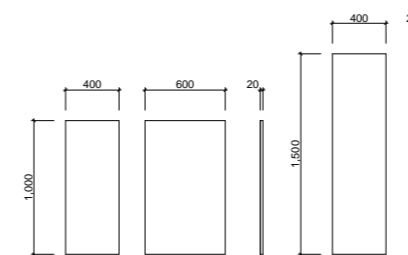

[01.] Jazz Mirror 600mm | JZZ-M-600-1000 | $501 [02.] Jazz Mirror 400mm | JZZ-M-400-1500 | $609 [03.] Jazz Mirror 600mm | JZZ-M-600-1000 | $501 Please refer to pricelist pages for all available options.