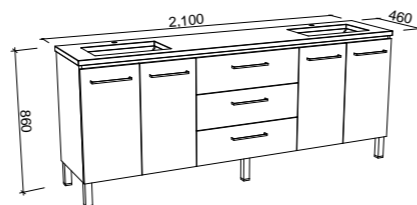

NOTE: Right-hand offset also available. Order by replacing -L- with -R- in the relevant SKU.

DAKOTA 2100mm DOUBLE BOWL

Wall Hung

Floor Standing

On Legs

CABINET WITH	SKU	RRP	CABINET WITH	SKU	RRP	CABINET WITH	SKU	RRP
20mm SilkSurface Top with White Gloss Above Counter Ceramic Basin	DAK-V-2100-D-SSA-W	\$6,835	20mm SilkSurface Top with White Gloss Above Counter Ceramic Basin	DAK-V-2100-D-SSA-F	\$7,326	20mm SilkSurface Top with White Gloss Above Counter Ceramic Basin	DAK-V-2100-D-SSA-L	\$7,409
20mm SilkSurface Top with White Gloss Under Counter Ceramic Basin	DAK-V-2100-D-SSU-W	\$6,835	20mm SilkSurface Top with White Gloss Under Counter Ceramic Basin	DAK-V-2100-D-SSU-F	\$7,326	20mm SilkSurface Top with White Gloss Under Counter Ceramic Basin	DAK-V-2100-D-SSU-L	\$7,409
20mm Stone Top with White Gloss Above Counter Ceramic Basin	DAK-V-2100-D-STA-W	\$6,835	20mm Stone Top with White Gloss Above Counter Ceramic Basin	DAK-V-2100-D-STA-F	\$7,326	20mm Stone Top with White Gloss Above Counter Ceramic Basin	DAK-V-2100-D-STA-L	\$7,409
20mm Stone Top with White Gloss Under Counter Ceramic Basin	DAK-V-2100-D-STU-W	\$6,835	20mm Stone Top with White Gloss Under Counter Ceramic Basin	DAK-V-2100-D-STU-F	\$7,326	20mm Stone Top with White Gloss Under Counter Ceramic Basin	DAK-V-2100-D-STU-L	\$7,409
No Top	DAK-VCO-2100-D-X-W	\$3,465	No Top	DAK-VCO-2100-D-X-F	\$3,979	No Top	DAK-VCO-2100-D-X-L	\$4,067