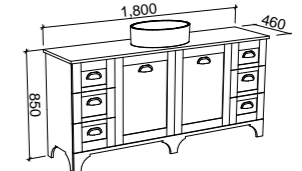

WINDSOR 1800mm SINGLE BOWL

Floor Standing

CABINET WITH	SKU	RRP
20mm SilkSurface Top with White Gloss Above Counter Ceramic Basin	WIN-V-1800-C-SSA-F	$4,451
20mm SilkSurface Top with White Gloss Under Counter Ceramic Basin	WIN-V-1800-C-SSU-F	$4,451
20mm Stone Top with White Gloss Above Counter Ceramic Basin	WIN-V-1800-C-STA-F	$5,652
20mm Stone Top with White Gloss Under Counter Ceramic Basin (2 doors only)	WIN-V-1800-C-STU-F	$6,368
60mm SilkSurface Freedom Top with White Gloss Above Counter Ceramic Basin	WIN-V-1800-C-FRA-F	$4,983
60mm SilkSurface Freedom Top with White Gloss Under Counter Ceramic Basin	WIN-V-1800-C-FRU-F	$4,983
No Top	WIN-VCO-1800-C-X-F	$3,813