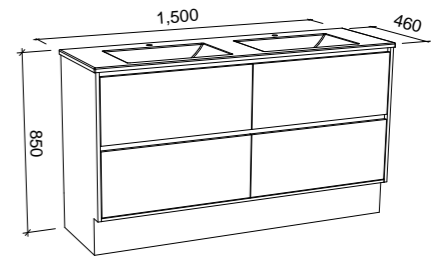

CABINET WITH	SKU	RRP
Alpha Ceramic Top	GRA-V-1500-D-APH-F	$3,853
Regal Mineral Composite Top	GRA-V-1500-D-REG-F	$3,746
Haven Matt Dolomite Top	GRA-V-1500-D-HVN-F	$3,746
Quest Gloss Dolomite Top	GRA-V-1500-D-QUE-F	$3,746
20mm SilkSurface Top with White Gloss Above Counter Ceramic Basin	GRA-V-1500-D-SSA-F	$4,312
20mm SilkSurface Top with White Gloss Under Counter Ceramic Basin	GRA-V-1500-D-SSU-F	$4,312
20mm Stone Top with White Gloss Above Counter Ceramic Basin	GRA-V-1500-D-STA-F	$4,484
20mm Stone Top with White Gloss Under Counter Ceramic Basin	GRA-V-1500-D-STU-F	$4,537
No Top	GRA-VCO-1500-D-X-F	$2,457