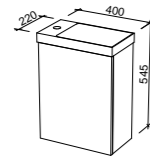

Ollie

S SILVER INCLUSIONS

OLLIE 400mm

Wall Hung

CABINET WITH	SKU	RRP
Nano Dolomite Top Left-hand Offset	OLL-V-400-L-NAN-W	$711
No Top Left-hand Offset	OLL-VCO-400-L-X-W	$373

NOTE: Side fingerpull standard unless specified otherwise. Please specify hinge side upon ordering. Right-hand offset also available. Order by replacing -L- with -R- in the relevant SKU.