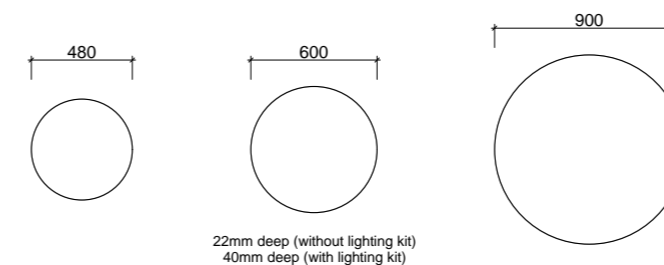

[01.] Oxford Mirror 900mm | OXF-M-900-900 | $874 | Shown with Mirror Lighting Upgrade | LED-L-MIRROR | ADD $391 [02.] Oxford Mirror 480mm | OXF-M-480-480 | $285 [03.] Oxford Mirror 600mm | OXF-M-600-600 | $547 each | Shown with Mirror Lighting Upgrade | LED-L-MIRROR | ADD $391 each [04.] Oxford Mirror 900mm | OXF-M-900-900 | $874 | Shown with Mirror Lighting Kit | LED-L-MIRROR | ADD $391 Please refer to pricelist pages for all available options.