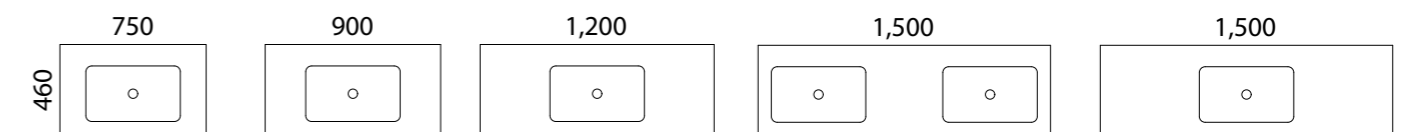

Rockford

S SILVER INCLUSIONS

The Rockford vanity boasts a slimline design and modern, elegant aesthetic. Fingerpull is standard on this all-drawer vanity. Available in wall hung and floor standing.

- Top options include:
  - 20mm integrated top with 0, 1 or 3 taphole option - Haven, Quest