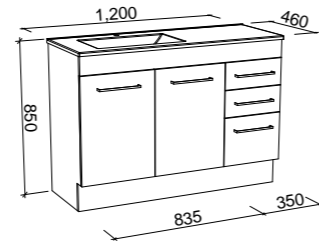

Floor Standing

CABINET WITH	SKU	RRP
Alpha Ceramic Top Left-hand Offset	IND-V-1200-L-APH-W	$1,740
No Top Left-hand Offset	IND-VCO-1200-L-X-W	$1,185

CABINET WITH	SKU	RRP
Alpha Ceramic Top Left-hand Offset	IND-V-1200-L-APH-F	$2,054
No Top Left-hand Offset	IND-VCO-1200-L-X-F	$1,508

NOTE: Right-hand offset also available. Order by replacing -L- with -R- in the relevant SKU.