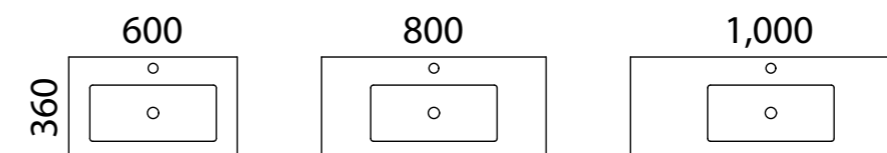

[01.] Florida Ensuite Vanity 1000mm | FLOE-V-1000-C-URB-W | $1,190 Rural Oak Cabinet with Urban Ceramic Top | Shown with Under Cabinet Vanity Lighting | LED-L-UNDERCAB-V | ADD $391 [02.] Florida Ensuite Vanity 600mm | FLOE-V-600-C-URB-W | $837 White Satin Cabinet with Urban Ceramic Top [03.] Florida Ensuite Vanity 800mm | FLOE-V-800-C-URB-W | $1,016 Notoia Walnut Cabinet with Urban Ceramic Top Please refer to pricelist pages for all available options.

SMALL SPACE VANITIES