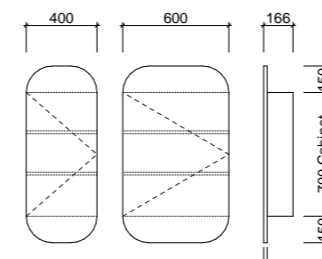

[01.] Jazz Arch Shaving Cabinet 600mm | JZA-SC-600-S-G | $1,100 White Satin Cabinet Jazz Arch Platinum Shaving Cabinet 600mm | JZA-SC-600-S-P | $1,158 each [02.] Jazz Arch Shaving Cabinet 400mm | JZA-SC-400-S-G | $912 each Classic Oak Cabinet Jazz Arch Platinum Shaving Cabinet 400mm | JZA-SC-400-S-P | $964 each [03.] Jazz Arch Shaving Cabinet 600mm | JZA-SC-600-S-G | $1,100 each Light Grey Satin Cabinet Jazz Arch Platinum Shaving Cabinet 600mm | JZA-SC-600-S-P | $1,158 each Please refer to pricelist pages for all available options.