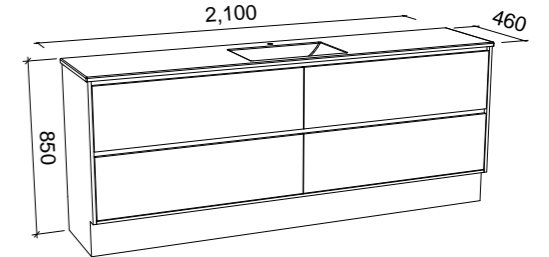

CABINET WITH	SKU	RRP
Regal Mineral Composite Top	GRA-V-2100-C-REG-F	$5,097
20mm SilkSurface Top with White Gloss Above Counter Ceramic Basin	GRA-V-2100-C-SSA-F	$4,633
20mm SilkSurface Top with White Gloss Under Counter Ceramic Basin	GRA-V-2100-C-SSU-F	$4,633
20mm Stone Top with White Gloss Above Counter Ceramic Basin	GRA-V-2100-C-STA-F	$5,276
20mm Stone Top with White Gloss Under Counter Ceramic Basin	GRA-V-2100-C-STU-F	$5,544
No Top	GRA-VCO-2100-C-X-F	$2,840