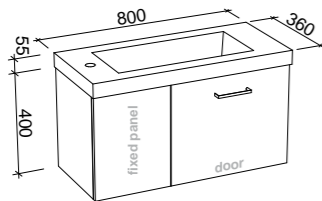

FRANKIE 800mm

Wall Hung