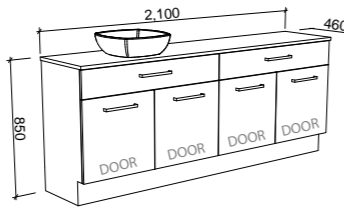

Floor Standing

CABINET WITH	SKU	RRP
20mm SilkSurface Top with White Gloss Above Counter Ceramic Basin Left-hand Offset	TAY-V-2100-L-SSA-F	$4,048
20mm Stone Top with White Gloss Above Counter Ceramic Basin Left-hand Offset	TAY-V-2100-L-STA-F	$4,709
No Top Left-hand Offset	TAY-VCO-2100-L-X-F	$2,092