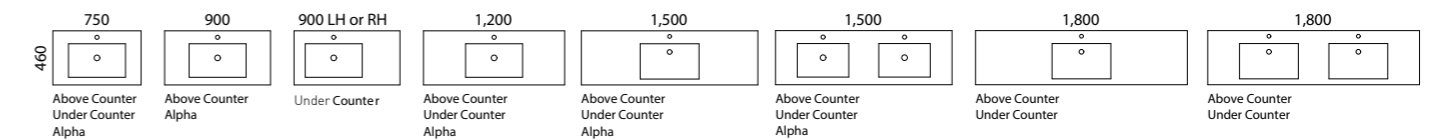

Available in wall hung and floor standing.

- Top options include:
 - 20mm integrated tops - Alpha*
 - 20mm SilkSurface or Caesarstone slab top with above or under counter basin/s
 - 60mm SilkSurface Freedom top with above or under counter basin/s