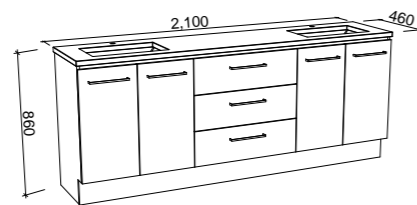

Floor Standing