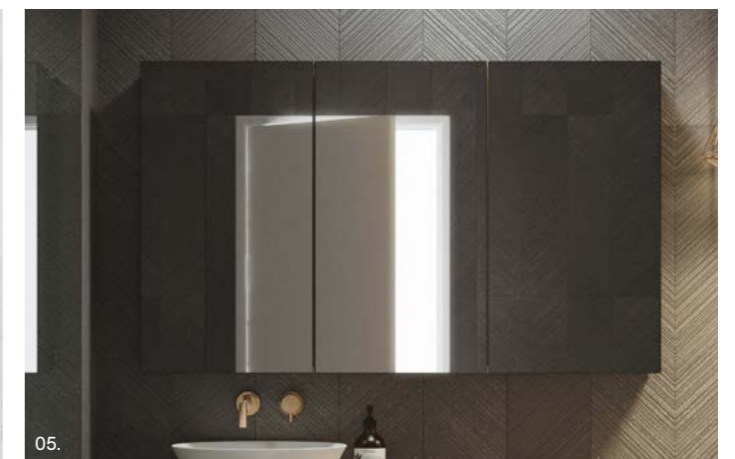

All cabinets 166mm deep. 1500mm available with 3 or 4 doors.

[01.] Tennessee Shaving Cabinet 1200mm | TEN-SC-1200-3-G | $1,084 Emerald Satin Cabinet **Tennessee Shaving Cabinet Platinum Shaving Cabinet 1200mm** | TEN-SC-1200-3-P | $1,203 **[02.] Tennessee Shaving Cabinet 750mm** | TEN-SC-750-D-G | $759 White Satin Cabinet **Tennessee Platinum Shaving Cabinet 750mm** | TEN-SC-750-D-P | $878 **[03.] Tennessee Shaving Cabinet 900mm** | TEN-SC-900-D-G | $815 Estella Oak Cabinet **Tennessee Platinum Shaving Cabinet 900mm** | TEN-SC-900-D-P | $933 **[04.] Tennessee Shaving Cabinet 1800mm** | TEN-SC-1800-4-G | $1,449 White Gloss Cabinet **Tennessee Shaving Cabinet Platinum Shaving Cabinet 1800mm** | TEN-SC-1800-4-P | $1,568 **[05.] Tennessee Shaving Cabinet 1200mm** | TEN-SC-1200-3-G | $1,084 Prime Oak Cabinet **Tennessee Shaving Cabinet Platinum Shaving Cabinet 1200mm** | TEN-SC-1200-3-P | $1,203 Please refer to pricelist pages for all available options.