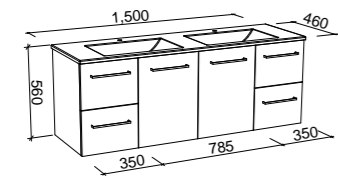

CARLO 1500mm DOUBLE BOWL

Wall Hung

CABINET WITH	SKU	RRP
Regal Mineral Composite Top	CAR-V-1500-D-REG-W	$3,331
Alpha Ceramic Top	CAR-V-1500-D-APH-W	$3,445
Haven Dolomite Top	CAR-V-1500-D-HVN-W	$3,331
Quest Dolomite Top	CAR-V-1500-D-QUE-W	$3,331
70mm Grand Mineral Composite Top	CAR-V-1500-D-GND-W	$3,656
No Top	CAR-VCO-1500-D-X-W	$1,975

Floor Standing