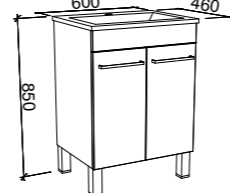

On Legs

CABINET WITH	SKU	RRP
Classic Mineral Composite Top	BAR-V-600-C-CLA-L	$1,688
Regal Mineral Composite Top	BAR-V-600-C-REG-L	$1,722
Alpha Ceramic Top	BAR-V-600-C-APH-L	$1,722
70mm Grand Mineral Composite Top	BAR-V-600-C-GND-L	$1,893
20mm SilkSurface Top with White Gloss Above Counter Ceramic Basin	BAR-V-600-C-SSA-L	$2,100
20mm SilkSurface Top with White Gloss Under Counter Ceramic Basin	BAR-V-600-C-SSU-L	$2,100
20mm Stone Top with White Gloss Above Counter Ceramic Basin	BAR-V-600-C-STA-L	$2,126
20mm Stone Top with White Gloss Under Counter Ceramic Basin	BAR-V-600-C-STU-L	$2,394
No Top	BAR-VCO-600-C-X-L	$1,282

G GOLD INCLUSIONS

P PLATINUM INCLUSIONS

Bargo

BARGO 750mm

Wall Hung