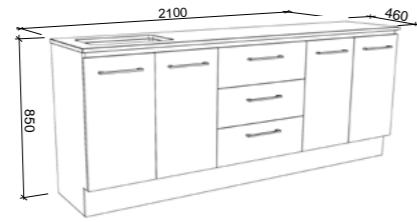

Floor Standing