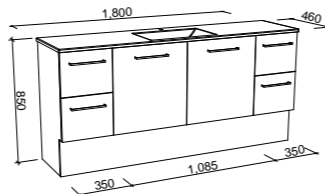

CABINET WITH	SKU	RRP
Regal Mineral Composite Top	CAR-V-1800-C-REG-F	$3,860
Grand Mineral Composite Top	CAR-V-1800-C-GND-F	$4,198
No Top	CAR-VCO-1800-C-X-F	$2,403

Carlo

G GOLD INCLUSIONS