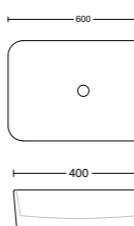

Quill White

Offset or wall mounted tapware required
WG QUI-BS-600-WG-S