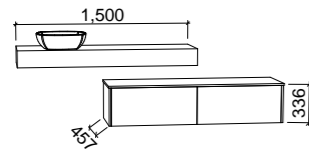

Milan

P PLATINUM INCLUSIONS

MILAN 1500mm

Wall Hung

CABINET WITH	SKU	RRP
Complete Unit Left-hand Offset Including White Gloss Ceramic Above Counter Basin, Laminate Slab Top and Cabinet	MIL-V-1500-L-LMA-W	$3,850
Complete Unit Left-hand Offset Including White Gloss Ceramic Above Counter Basin, SilkSurface Top and Cabinet	MIL-V-1500-L-SSA-W	$4,232
Wall Hung Cabinet Only Left-hand Offset	MIL-VCO-1500-L-X-W	$1,907
Laminated Slab Top and Basin Only 1500 x 460 x 140 with mounting brackets Left-hand Offset Incl. White Gloss Ceramic Above Counter Basin	BAI-V-1500-L-LMA-W	$2,295
SilkSurface Top and Basin Only 1500 x 460 x 140 with mounting brackets Left-hand Offset Incl. White Gloss Ceramic Above Counter Basin	BAI-V-1500-L-BXA-W	$2,570

NOTE: Right-hand offset also available. Order by replacing -L- with -R- in the relevant SKU.

NOTE: For Milan - Tops not available in painted finishes. Standard woodgrain finishes available in matt laminate only on floating top. Storage cabinet available in all colours with push-to-open as standard. Handles available on request, fingerpull not available. Bailey tops are SilkSurface tops exclusive to Milan vanities.