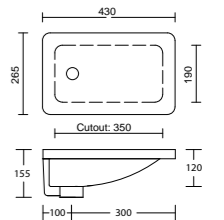

Mini Rectangle Under Counter White

With overflow to back.

- **WG** MRO-BS-255-WG-S