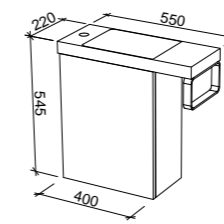

Oscar

S SILVER INCLUSIONS

OSCAR 550mm TOP / 400mm CABINET

Wall Hung

CABINET WITH	SKU	RRP
Nano Top Left-hand Offset, Left-hand Tap Hole	OSC-V-5540-L-NAN-W	$871
No Top Left-hand Offset	OSC-VCO-400-L-X-W	$523

NOTE: Side fingerpull standard unless specified otherwise. Please specify hinge side upon ordering. Right-hand offset also available. Order by replacing -L- with -R- in the relevant SKU.