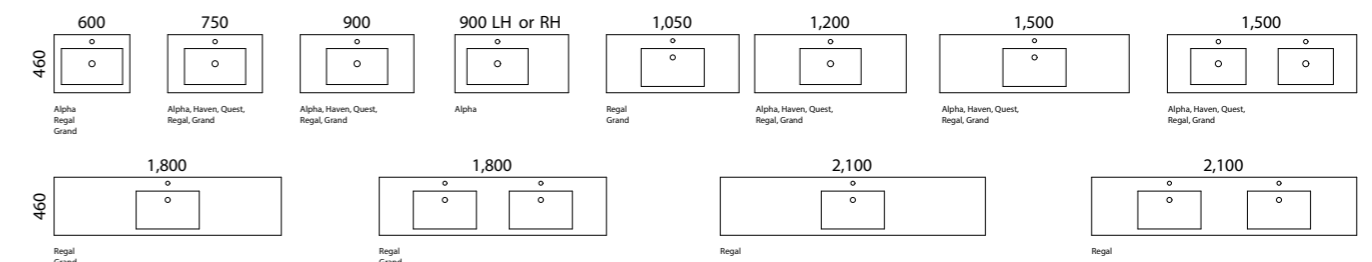

[01.] Carlo Vanity 1800mm | CAR-V-1800-D-REG-W | $3,807 Planked Urban Oak Cabinet with Regal Mineral Composite Top **[02.] Carlo Vanity 1500mm** | CAR-V-1500-C-GND-F | $3,588 Estella Oak Cabinet with Grand Mineral Composite Top **[03.] Carlo Vanity 1200mm** | CAR-V-1200-C-HVN-W | $2,418 White Satin Cabinet with Haven Matt Dolomite Top **Please refer to pricelist pages for all available options.**

*Selected sizes. See page 242 for Vanity Top Collection.