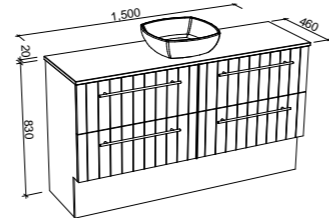

CABINET WITH	SKU	RRP
20mm SilkSurface Top with White Gloss Above Counter Ceramic Basin	HEN-V-1500-C-SSA-F	$4,806
20mm SilkSurface Top with White Gloss Under Counter Ceramic Basin	HEN-V-1500-C-SSU-F	$4,806
20mm Stone Top with White Gloss Above Counter Ceramic Basin	HEN-V-1500-C-STA-F	$5,154
20mm Stone Top with White Gloss Under Counter Ceramic Basin	HEN-V-1500-C-STU-F	$5,438
No Top	HEN-VCO-1500-C-X-F	$3,116