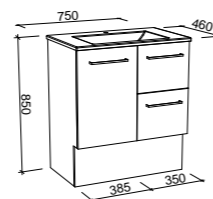

CABINET WITH	SKU	RRP
Regal Mineral Composite Top	CAR-V-750-C-REG-F	$1,842
Alpha Ceramic Top	CAR-V-750-C-APH-F	$1,842
Haven Dolomite Top	CAR-V-750-C-HVN-F	$1,842
Quest Dolomite Top	CAR-V-750-C-QUE-F	$1,842
70mm Grand Mineral Composite Top	CAR-V-750-C-GND-F	$2,028
No Top	CAR-VCO-750-C-X-F	$1,401