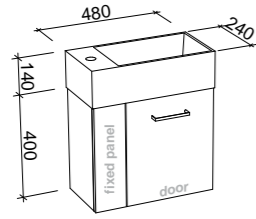

Frankie

S SILVER INCLUSIONS

FRANKIE 480mm

Wall Hung