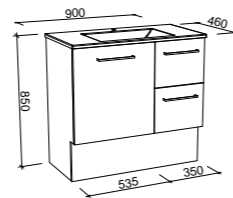

CABINET WITH	SKU	RRP
Regal Mineral Composite Top	CAR-V-900-C-REG-F	$2,028
Alpha Ceramic Top	CAR-V-900-C-APH-F	$2,028
Haven Dolomite Top	CAR-V-900-C-HVN-F	$2,028
Quest Dolomite Top	CAR-V-900-C-QUE-F	$2,028
70mm Grand Mineral Composite Top	CAR-V-900-C-GND-F	$2,232
No Top	CAR-VCO-900-C-X-F	$1,521

Carlo

G GOLD INCLUSIONS