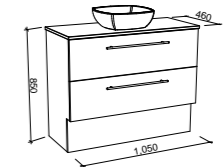

CABINET WITH	SKU	RRP
20mm SilkSurface Top with White Gloss Above Counter Ceramic Basin	OXB-V-1050-C-SSA-F	$3,073
20mm SilkSurface Top with White Gloss Under Counter Ceramic Basin	OXB-V-1050-C-SSU-F	$3,073
20mm Stone Top with White Gloss Above Counter Ceramic Basin	OXB-V-1050-C-STA-F	$3,360
20mm Stone Top with White Gloss Under Counter Ceramic Basin	OXB-V-1050-C-STU-F	$3,644
No Top	OXB-VCO-1050-C-X-F	$1,967

Floor Standing