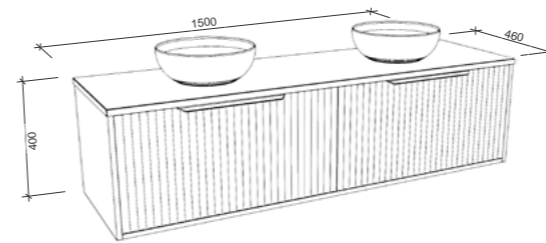

Elwood

ELWOOD 1500mm DOUBLE BOWL

Wall Hung

CABINET WITH	SKU	RRP
20mm SilkSurface Top with White Gloss Above Counter Ceramic Basin	ELW-V-1500-D-SSA-W	$3,582
20mm SilkSurface Top with White Gloss Under Counter Ceramic Basin	ELW-V-1500-D-SSU-W	$3,732
20mm Stone Top with White Gloss Above Counter Ceramic Basin	ELW-V-1500-D-STA-W	$3,792
20mm Stone Top with White Gloss Under Counter Ceramic Basin	ELW-V-1500-D-STU-W	$4,076
No Top	ELW-VCO-1500-D-X-W	$1,732