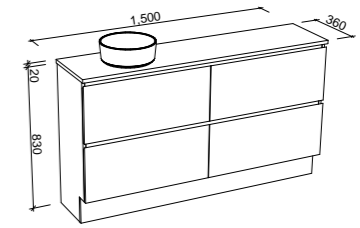

Floor Standing

CABINET WITH	SKU	RRP
20mm SilkSurface Top with White Gloss Above Counter Ceramic Basin Left-hand Offset	BIL-V-1500-L-SSA-W	$3,544
20mm SilkSurface Top with White Gloss Mini Under Counter Basin Left-hand Offset	BIL-V-1500-L-SSU-W	$3,544
20mm Stone Top with White Gloss Above Counter Ceramic Basin Left-hand Offset	BIL-V-1500-L-STA-W	$3,675
20mm Stone Top with White Gloss Mini Under Counter Basin Left-hand Offset	BIL-V-1500-L-STU-W	$3,943
No Top Left-hand Offset	BIL-VCO-1500-L-X-W	$1,889

CABINET WITH	SKU	RRP
20mm SilkSurface Top with White Gloss Above Counter Ceramic Basin Left-hand Offset	BIL-V-1500-L-SSA-F	$3,872
20mm SilkSurface Top with White Gloss Mini Under Counter Basin Left-hand Offset	BIL-V-1500-L-SSU-F	$3,872
20mm Stone Top with White Gloss Above Counter Ceramic Basin Left-hand Offset	BIL-V-1500-L-STA-F	$4,003
20mm Stone Top with White Gloss Mini Under Counter Basin Left-hand Offset	BIL-V-1500-L-STU-F	$4,270
No Top Left-hand Offset	BIL-VCO-1500-L-X-F	$2,235

NOTE: Right-hand offset also available. Order by replacing **-L-** with **-R-** in the relevant SKU.