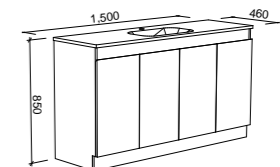

CABINET WITH	SKU	RRP
Haven Matt Dolomite Top	RKF-V-1500-C-HVN-F	$1,882
Quest Gloss Dolomite Top	RKF-V-1500-C-QUE-F	$1,882
No Top	RKF-VCO-1500-C-X-F	$1,304