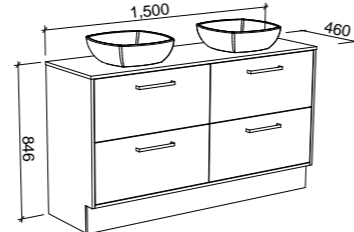

CABINET WITH	SKU	RRP
18mm Laminate Top with White Gloss Ceramic Above Counter Basin	DEL-V-1500-D-LMA-F	$3,282
No Top	DEL-VCO-1500-D-X-F	$2,264

NOTE: Laminate tops for the Delaware will always be a matt finish, and may vary to the cabinet finish.

Delaware

G GOLD INCLUSIONS