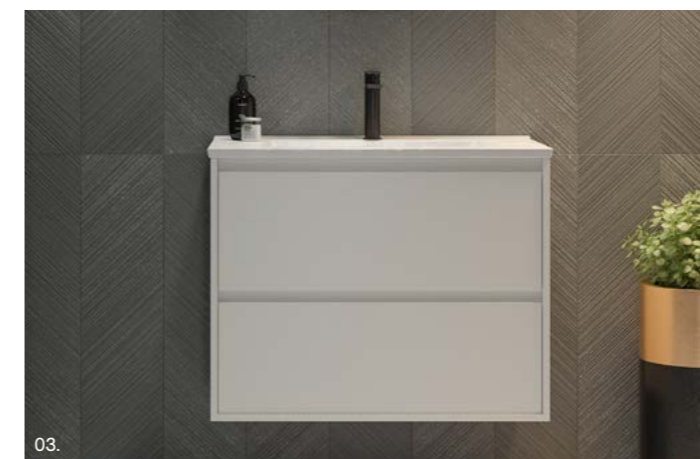

[01.] Grange Vanity 1500mm | GRA-V-1500-D-SSA-W | $4,177 Classic Oak Cabinet with Stratiss SilkSurface Top and White Gloss Allure Ceramic Basins **[02.] Grange Vanity 1200mm** | GRA-V-1200-C-SSA-W | $3,374 White Satin Drawers with Notaio Walnut Surround and Calcutta Snow SilkSurface Top with White Gloss Enchant Ceramic Basin **[03.] Grange Vanity 750mm** | GRA-V-750-C-APH-W | $1,795 White Satin Cabinet with Alpha Ceramic Top **[04.] Grange Vanity 1500mm** | GRA-V-1500-D-STA-W | $4,348 Light Grey Satin Cabinet with Pure White Stone Top and White Gloss Radius Inset Ceramic Basins **Please refer to pricelist pages for all available options.**

*Selected sizes. See page 242 for Vanity Top Collection.