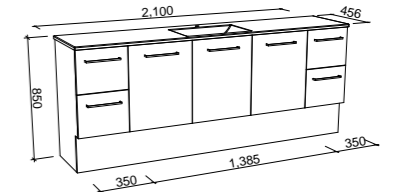

CABINET WITH	SKU	RRP
Regal Mineral Composite Top	CAR-V-2100-C-REG-F	$5,249
No Top	CAR-VCO-2100-C-X-F	$2,825