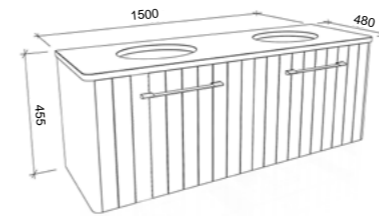

SABA 1500mm DOUBLE BOWL

Wall Hung

CABINET WITH	SKU	RRP
20mm SilkSurface Top with White Gloss Above Counter Ceramic Basin	SAB-V-1500-D-SSA-W	$3,573
20mm SilkSurface Top with White Gloss Under Counter Ceramic Basin	SAB-V-1500-D-SSU-W	$4,124
No Top	SAB-VCO-1500-D-X-W	$1,924