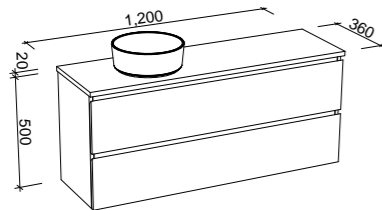

BILLIE 1200mm

Wall Hung