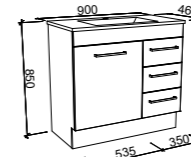

Floor Standing

CABINET WITH	SKU	RRP
Classic Mineral Composite Top	BAR-V-900-C-CLA-F	$1,946
Regal Mineral Composite Top	BAR-V-900-C-REG-F	$2,028
Alpha Ceramic Top	BAR-V-900-C-APH-F	$2,028
Haven Matt Dolomite Top	BAR-V-900-C-HVN-F	$2,028
Quest Gloss Dolomite Top	BAR-V-900-C-QUE-F	$2,028
70mm Grand Mineral Composite Top	BAR-V-900-C-GND-F	$2,232
20mm SilkSurface Top with White Gloss Above Counter Ceramic Basin	BAR-V-900-C-SSA-F	$2,699
20mm SilkSurface Top with White Gloss Under Counter Ceramic Basin	BAR-V-900-C-SSU-F	$2,699
20mm Stone Top with White Gloss Above Counter Ceramic Basin	BAR-V-900-C-STA-F	$2,862
20mm Stone Top with White Gloss Under Counter Ceramic Basin	BAR-V-900-C-STU-F	$3,129
No Top	BAR-VCO-900-C-X-F	$1,521