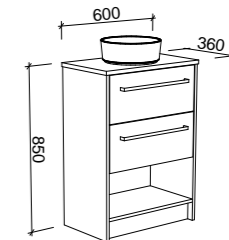

CABINET WITH	SKU	RRP
Urban Ceramic Top	KAR-V-600-C-URB-F	$1,849
20mm SilkSurface Top with White Gloss Above Counter Ceramic Basin	KAR-V-600-C-SSA-F	$2,165
20mm SilkSurface Top with White Gloss Ceramic Mini Under Counter Basin	KAR-V-600-C-SSU-F	$2,165
20mm Stone Top with White Gloss Above Counter Ceramic Basin	KAR-V-600-C-STA-F	$2,191
20mm Stone Top with White Gloss Mini Under Counter Ceramic Basin	KAR-V-600-C-STU-F	$2,191
No Top	KAR-VCO-600-C-X-F	$1,363

NOTE: See pages 244 - 250 for selected small space basins for the Karlie.