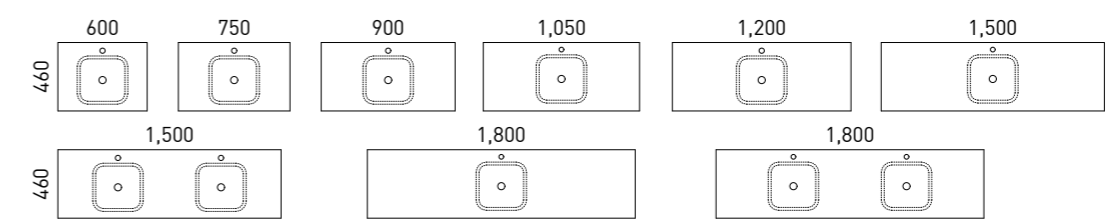

04. Linear Pattern

05. Cross Pattern

[01.] Henley Vanity 900mm | HEN-V-900-C-SSA-W | $3,075 Pastel Pink Satin Cabinet with Bianco Pearl SilkSurface Top and White Gloss Enchant Ceramic Basin **[02.] Henley Vanity 900mm** | HEN-V-900-C-SSA-F | $3,244 Light Grey Satin Cabinet with Arctic White SilkSurface Top and White Gloss Allure Ceramic Basin **[03.] Henley Vanity 600mm** | HEN-V-600-C-SSU-W | $2,645 White Satin Cabinet with Bianco Pearl SilkSurface Top and Oval Under Counter Ceramic Basin **[04.] Henley Vanity 1200mm** | HEN-V-1200-C-SSA-W | $3,438 Pastel Pink Satin Cabinet with Canvas Mist SilkSurface Top and White Gloss Enchant Ceramic Basin | Shown with Under Cabinet Vanity Lighting | LED-L-UNDERCAB-V | ADD $391 **[05.] Henley Vanity 1050mm** | HEN-V-1050-C-SSU-W | $3,236 Light Grey Satin Cabinet with Calcutta Snow SilkSurface Top and Rectangle Under Counter Ceramic Basin **Please refer to pricelist pages for all available options.**

*Selected sizes. See page 242 for Vanity Top Collection.