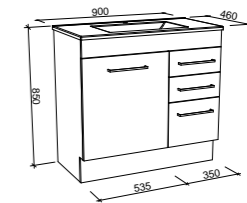

CABINET WITH	SKU	RRP
Alpha Ceramic Top	IND-V-900-C-APH-F	$1,447
No Top	IND-VCO-900-C-X-F	$1,230