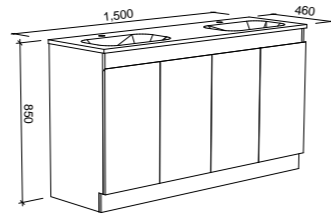

CABINET WITH	SKU	RRP
Haven Matt Dolomite Top	RKF-V-1500-D-HVN-F	$1,924
Quest Gloss Dolomite Top	RKF-V-1500-D-QUE-F	$1,924
No Top	RKF-VCO-1500-D-X-F	$1,304

Saba

G GOLD INCLUSIONS