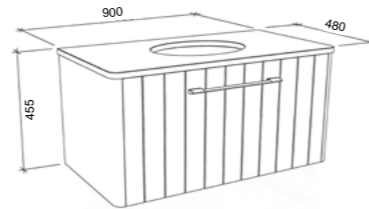

SABA 900mm

Wall Hung

CABINET WITH	SKU	RRP
20mm SilkSurface Top with White Gloss Above Counter Ceramic Basin	SAB-V-900-C-SSA-W	$2,130
20mm SilkSurface Top with White Gloss Under Counter Ceramic Basin	SAB-V-900-C-SSU-W	$2,405
No Top	SAB-VCO-900-C-X-W	$1,153