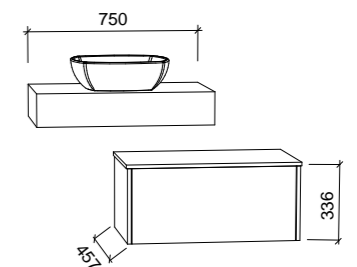

MILAN 750mm

Wall Hung

CABINET WITH	SKU	RRP
Complete Unit Including White Gloss Ceramic Above Counter Basin, Laminated Slab Top and Cabinet	MIL-V-750-C-LMA-W	$2,877
Complete Unit Including White Gloss Ceramic Above Counter Basin, SilkSurface Top and Cabinet	MIL-V-750-C-SSA-W	$2,626
Wall Hung Cabinet Only	MIL-VCO-750-C-X-W	$1,542
Laminated Slab Top and Basin Only 750 x 460 x 140 with mounting brackets Incl. White Gloss Ceramic Above Counter Basin	BAI-V-750-C-LMA-W	$1,585
SilkSurface Top and Basin Only 750 x 460 x 140 with mounting brackets Incl. White Gloss Ceramic Above Counter Basin	BAI-V-750-C-BXA-W	$1,151