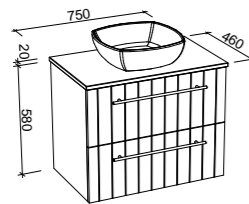

HENLEY 750mm

Wall Hung

CABINET WITH	SKU	RRP
20mm SilkSurface Top with White Gloss Above Counter Ceramic Basin	HEN-V-750-C-SSA-W	$2,752
20mm SilkSurface Top with White Gloss Under Counter Ceramic Basin	HEN-V-750-C-SSU-W	$2,752
20mm Stone Top with White Gloss Above Counter Ceramic Basin	HEN-V-750-C-STA-W	$2,903
20mm Stone Top with White Gloss Under Counter Ceramic Basin	HEN-V-750-C-STU-W	$3,187
No Top	HEN-VCO-750-C-X-W	$1,860

Floor Standing