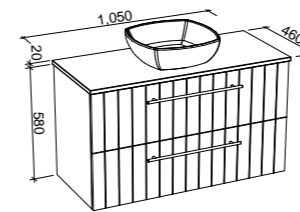

HENLEY 1050mm

Wall Hung

CABINET WITH	SKU	RRP
20mm SilkSurface Top with White Gloss Above Counter Ceramic Basin	HEN-V-1050-C-SSA-W	$3,236
20mm SilkSurface Top with White Gloss Under Counter Ceramic Basin	HEN-V-1050-C-SSU-W	$3,236
20mm Stone Top with White Gloss Above Counter Ceramic Basin	HEN-V-1050-C-STA-W	$3,523
20mm Stone Top with White Gloss Under Counter Ceramic Basin	HEN-V-1050-C-STU-W	$3,807
No Top	HEN-VCO-1050-C-X-W	$2,130

Floor Standing