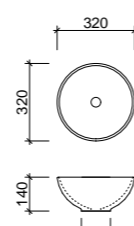

Rose White*

WG ROS-BS-320-WG-S