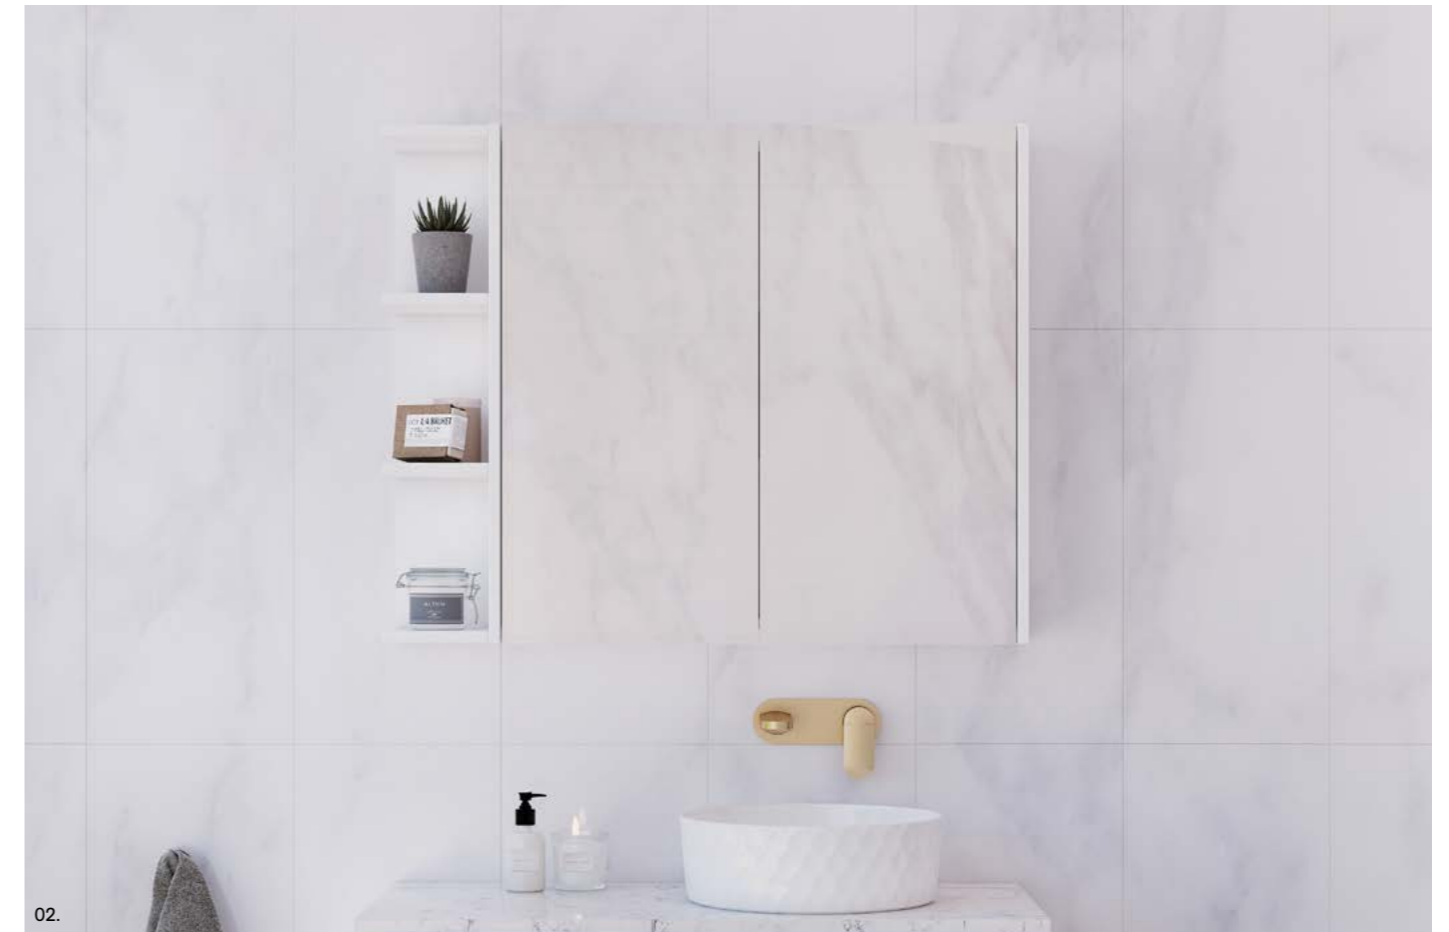

New York Shaver

01.

Unleash your interior design potential with the versatile New York shaver. This sophisticated piece features exterior display shelves at one end, offering a beautiful space to showcase your favourite decor. To accommodate your bathroom layout, the shelves can be fully reversed (unless ordered with lighting or power point).

- Upgrade to Platinum option with Luxe Graphite interior and glass internal shelves to match Platinum vanities
- Semi-recessed option available upon request (note shelf section not boxed in)
- Optional under cabinet lighting available (additional charges apply)

02.

All cabinets 166mm deep. Usable as left- or right-hand shelves.

[01.] New York Shaving Cabinet 900mm | NEW-SC-900-R-G | $959 Elegant Oak Cabinet New York Platinum Shaving Cabinet 900mm | NEW-SC-900-R-P | $1,077 [02.] New York Shaving Cabinet 900mm | NEW-SC-900-L-G | $959 White Satin Cabinet New York Platinum Shaving Cabinet 900mm | NEW-SC-900-L-P | $1,077 Please refer to pricelist pages for all available options.