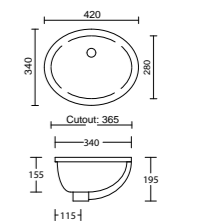

Oval Under Counter White

With overflow to front

- **WG** OVL-BS-420-WG-S