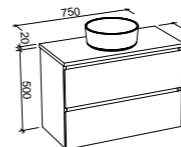

BILLIE 750mm

Wall Hung

Floor Standing