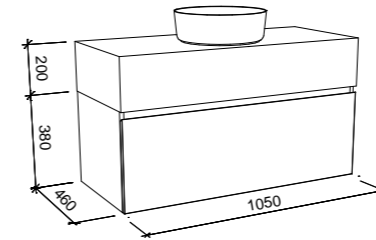

KINGSLEY 1050mm

Wall Hung

CABINET WITH	SKU	RRP
Regal Mineral Composite Top	KIN-V-1050-C-REG-W	$2,248
Stadium Mineral Composite Top	KIN-V-1050-C-STD-W	$2,248
20mm SilkSurface Top with Above Counter White Gloss Ceramic Basin	KIN-V-1050-C-SSA-W	$2,148
20mm SilkSurface Top with Under Counter White Gloss Ceramic Basin	KIN-V-1050-C-SSU-W	$2,418
20mm Stone Top with Above Counter White Gloss Ceramic Basin	KIN-V-1050-C-STA-W	$2,420
20mm Stone Top with Under Counter White Gloss Ceramic Basin	KIN-V-1050-C-STU-W	$2,656
60mm SilkSurface Freedom Top with Above Counter White Gloss Ceramic Basin	KIN-V-1050-C-FRA-W	$2,341
60mm SilkSurface Freedom Top with Under Counter White Gloss Ceramic Basin	KIN-V-1050-C-FRU-W	$2,577
200mm SilkSurface Box Top with Above Counter White Gloss Ceramic Basin	KIN-V-1050-C-BXA-W	$2,730
200mm SilkSurface Box Top with Under Counter White Gloss Ceramic Basin	KIN-V-1050-C-BXU-W	$2,730
No Top	KIN-VCO-1050-C-X-W	$880