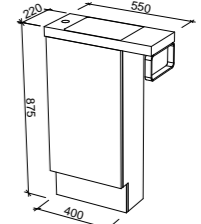

Floor Standing

CABINET WITH	SKU	RRP
Nano Top Left-hand Offset, Left-hand Tap Hole	OSC-V-5540-L-NAN-F	$973
No Top Left-hand Offset	OSC-VCO-400-L-X-F	$611