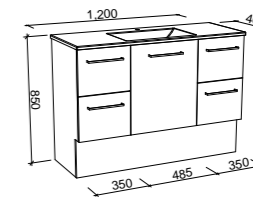

CABINET WITH	SKU	RRP
Regal Mineral Composite Top	CAR-V-1200-C-REG-F	$2,624
Alpha Ceramic Top	CAR-V-1200-C-APH-F	$2,624
Haven Dolomite Top	CAR-V-1200-C-HVN-F	$2,624
Quest Dolomite Top	CAR-V-1200-C-QUE-F	$2,624
70mm Grand Mineral Composite Top	CAR-V-1200-C-GND-F	$2,842
No Top	CAR-VCO-1200-C-X-F	$1,960