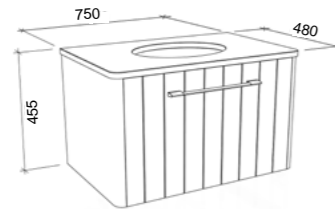

SABA 750mm

Wall Hung

CABINET WITH	SKU	RRP
20mm SilkSurface Top with White Gloss Above Counter Ceramic Basin	SAB-V-750-C-SSA-W	$1,863
20mm SilkSurface Top with White Gloss Under Counter Ceramic Basin	SAB-V-750-C-SSU-W	$2,138
No Top	SAB-VCO-750-C-X-W	$1,078