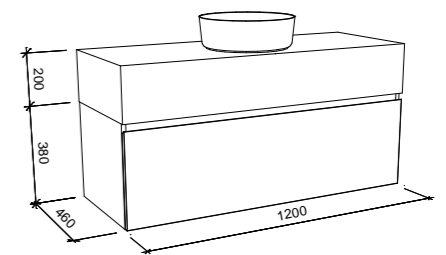

KINGSLEY 1200mm

Floor Standing

CABINET WITH	SKU	RRP
Alpha Ceramic Top	KIN-V-1200-C-APH-W	$2,498
Regal Mineral Composite Top	KIN-V-1200-C-REG-W	$2,498
Stadium Mineral Composite Top	KIN-V-1200-C-STD-W	$2,498
Haven Matt Dolomite Top	KIN-V-1200-C-HVN-W	$2,498
Quest Gloss Dolomite Top	KIN-V-1200-C-QUE-W	$2,498
20mm SilkSurface Top with Above Counter White Gloss Ceramic Basin	KIN-V-1200-C-SSA-W	$2,260
20mm SilkSurface Top with Under Counter White Gloss Ceramic Basin	KIN-V-1200-C-SSU-W	$2,529
20mm Stone Top with Above Counter White Gloss Ceramic Basin	KIN-V-1200-C-STA-W	$2,567
20mm Stone Top with Under Counter White Gloss Ceramic Basin	KIN-V-1200-C-STU-W	$2,803
60mm SilkSurface Freedom Top with Above Counter White Gloss Ceramic Basin	KIN-V-1200-C-FRA-W	$2,483
60mm SilkSurface Freedom Top with Under Counter White Gloss Ceramic Basin	KIN-V-1200-C-FRU-W	$2,718
200mm SilkSurface Box Top with Above Counter White Gloss Ceramic Basin	KIN-V-1200-C-BXA-W	$3,446
200mm SilkSurface Box Top with Under Counter White Gloss Ceramic Basin	KIN-V-1200-C-BXU-W	$3,446
No Top	KIN-VCO-1200-C-X-W	$979