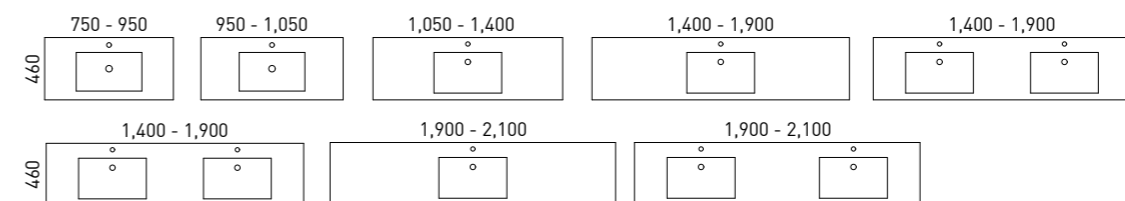

[01.] Wall To Wall Vanity 1050-1400mm | WTW-V-1400-C-SSA-W | $3,642 Aged Walnut Cabinet with Calcutta Snow SilkSurface Top and White Matt Allure Flute Ceramic Basin | Shown with Basin Colour Upgrade | UPG-OPT-BASCOLOUR | ADD $144 | Shown with Under Cabinet Vanity Lighting | LED-L-UNDERCAB-V | ADD $391 **[02.] Wall To Wall Vanity 1400-1900mm** | WTW-V-1900-C-SSA-F | $4,746 Bottega Oak Cabinet with Arctic White SilkSurface Top and White Gloss Quill Ceramic Basin **[03.] Wall To Wall Vanity 750-950mm** | WTW-V-950-C-SSU-F | $2,797 White Gloss Cabinet with Canvas Mist SilkSurface Top and White Gloss Rectangle Under Counter Ceramic Basin **[04.] Wall To Wall Vanity 1400-1900mm** | WTW-V-1900-C-SSA-W | $4,290 Emerald Green Satin Cabinet with Carrara SilkSurface Top and White Matt Lorenzo Inset Ceramic Basin | Shown with Basin Colour Upgrade | UPG-OPT-BASCOLOUR | ADD $144 **Please refer to pricelist pages for all available options.**