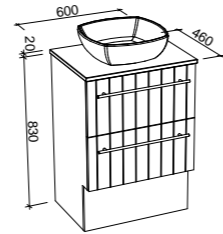

CABINET WITH	SKU	RRP
20mm SilkSurface Top with White Gloss Above Counter Ceramic Basin	HEN-V-600-C-SSA-F	$2,785
20mm SilkSurface Top with White Gloss Under Counter Ceramic Basin	HEN-V-600-C-SSU-F	$2,785
20mm Stone Top with White Gloss Above Counter Ceramic Basin	HEN-V-600-C-STA-F	$2,885
20mm Stone Top with White Gloss Under Counter Ceramic Basin	HEN-V-600-C-STU-F	$3,169
No Top	HEN-VCO-600-C-X-F	$1,891