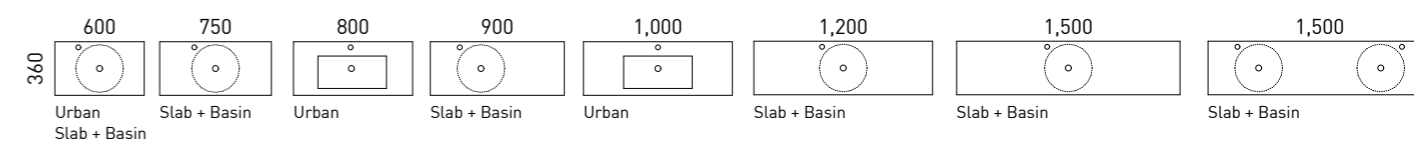

[01.] Karlie Vanity 1500mm | KAR-V-1500-D-SSA-W | $3,944 Classic Oak Cabinet with Arctic White SilkSurface Top and White Gloss Gem Ceramic Basins **[02.] Karlie Vanity 900mm** | KAR-V-900-C-SSA-F | $2,814 White Satin Cabinet with Calcutta Snow SilkSurface Top and White Gloss Bloom Ceramic Basin **[03.] Karlie Vanity 1000mm** | KAR-V-1000-C-URB-W | $2,202 Close-up showing Black Satin Cabinet **[04.] Karlie Vanity 600mm** | KAR-V-600-C-STA-W | $1,859 Prime Oak Cabinet with Cloudburst Concrete Stone Top and White Gloss Ceramic Gem Basin **Please refer to pricelist pages for all available options.**

*Selected sizes. See page 242 for Vanity Top Collection.