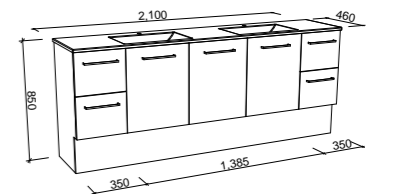

CARLO 2100mm DOUBLE BOWL

Wall Hung

CABINET WITH	SKU	RRP
Regal Mineral Composite Top	CAR-V-2100-D-REG-W	\$5,232
No Top	CAR-VCO-2100-D-X-W	\$2,505

Floor Standing

CABINET WITH	SKU	RRP
Regal Mineral Composite Top	CAR-V-2100-D-REG-F	\$5,537
No Top	CAR-VCO-2100-D-X-F	\$2,825