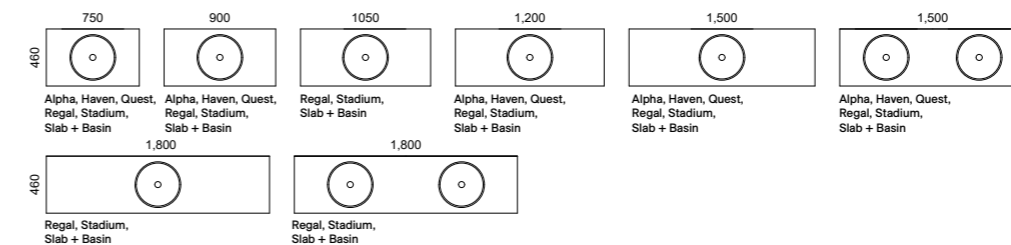

[01.] Kingsley Vanity 1500mm | KIN-V-1500-D-STD-W | $4,083 Florentine Walnut Cabinet with Stadium Mineral Composite Top | Shown with Under Cabinet Vanity Lighting | LED-L-UNDERCAB-V | ADD $391 **[02.] Kingsley Vanity 1800mm** | KIN-V-1800-D-BXU-W | $4,402 White Satin Cabinet with Grigio Stone Box Top and Rectangle Under Counter Ceramic Basins **[03.] Kingsley Vanity 750mm** | KIN-V-750-C-HVN-W | $1,843 Boston Oak Cabinet with Haven Matt Dolomite Top **[04.] Kingsley Vanity 1200mm** | KIN-V-1200-C-SSA-W | $2,260 Prime Oak Cabinet with Grigio Stone SilkSurface Top and White Gloss Allure Arrow Basin **[05.] Kingsley Vanity 750mm** | KIN-V-750-C-BXA-W | $1,980 Light Grey Satin Cabinet with Arctic White Box Top and White Gloss Allure Ceramic Basin | Shown with Under Cabinet Vanity Lighting | LED-L-UNDERCAB-V | ADD $391 **Please refer to pricelist pages for all available options.**

*Selected sizes. See page 242 for Vanity Top Collection.