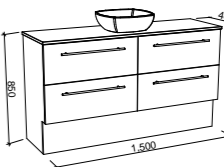

CABINET WITH	SKU	RRP
20mm SilkSurface Top with White Gloss Above Counter Ceramic Basin	OXB-V-1500-C-SSA-F	$4,408
20mm SilkSurface Top with White Gloss Under Counter Ceramic Basin	OXB-V-1500-C-SSU-F	$4,408
20mm Stone Top with White Gloss Above Counter Ceramic Basin	OXB-V-1500-C-STA-F	$4,756
20mm Stone Top with White Gloss Under Counter Ceramic Basin	OXB-V-1500-C-STU-F	$5,040
No Top	OXB-VCO-1500-C-X-F	$2,717