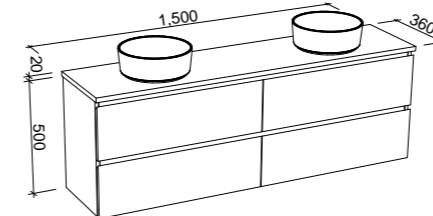

BILLIE 1500mm DOUBLE BOWL

Wall Hung