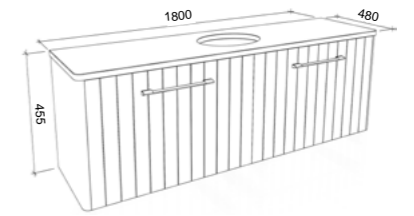

SABA 1800mm SINGLE BOWL

Wall Hung

CABINET WITH	SKU	RRP
20mm SilkSurface Top with White Gloss Above Counter Ceramic Basin	SAB-V-1800-C-SSA-W	$3,600
20mm SilkSurface Top with White Gloss Under Counter Ceramic Basin	SAB-V-1800-C-SSU-W	$3,876
No Top	SAB-VCO-1800-C-X-W	$1,992

Saba

G GOLD INCLUSIONS