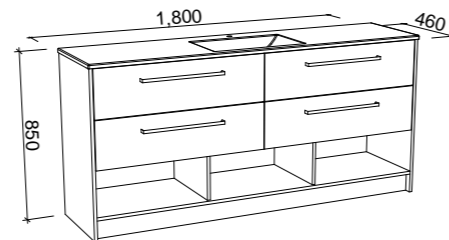

CABINET WITH	SKU	RRP
Regal Mineral Composite Top	KAN-V-1800-C-REG-F	$4,567
20mm SilkSurface Top with White Gloss Above Counter Ceramic Basin	KAN-V-1800-C-SSA-F	$4,905
20mm SilkSurface Top with White Gloss Under Counter Ceramic Basin	KAN-V-1800-C-SSU-F	$4,905
20mm Stone Top with White Gloss Above Counter Ceramic Basin	KAN-V-1800-C-STA-F	$5,403
20mm Stone Top with White Gloss Under Counter Ceramic Basin	KAN-V-1800-C-STU-F	$5,687
No Top	KAN-VCO-1800-C-X-F	$3,224

Kansas

G GOLD INCLUSIONS