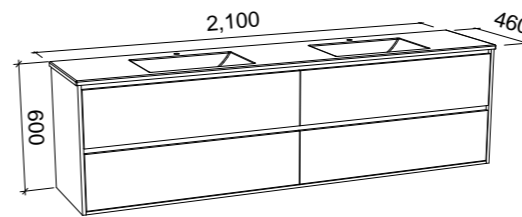

GRANGE 2100mm DOUBLE BOWL

Wall Hung

CABINET WITH	SKU	RRP
Regal Mineral Composite Top	GRA-V-2100-D-REG-W	$5,217
20mm SilkSurface Top with White Gloss Above Counter Ceramic Basin	GRA-V-2100-D-SSA-W	$4,732
20mm SilkSurface Top with White Gloss Under Counter Ceramic Basin	GRA-V-2100-D-SSU-W	$4,732
20mm Stone Top with White Gloss Above Counter Ceramic Basin	GRA-V-2100-D-STA-W	$5,345
20mm Stone Top with White Gloss Under Counter Ceramic Basin	GRA-V-2100-D-STU-W	$5,881
No Top	GRA-VCO-2100-D-X-W	$2,686

Floor Standing