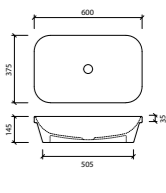

George Inset White

Offset or wall mounted tapware required

WG GEO-BS-600-WG-S
WM GEO-BS-600-WM-U