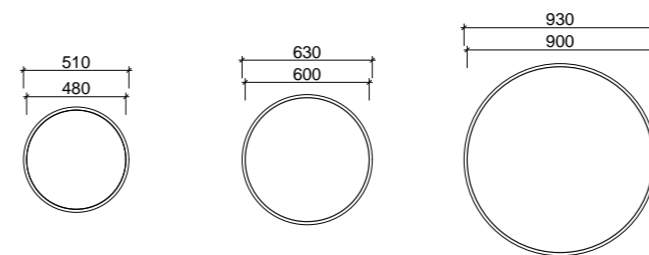

[01.] Portland Mirror 510mm | POR-M-510-510 | $492 Black Satin Surround | Shown with Mirror Lighting Upgrade | LED-L-MIRROR | ADD $391 **[02.] Portland Mirror 630mm** | POR-M-630-630 | $754 each White Satin Surround **Please refer to pricelist pages for all available options.**