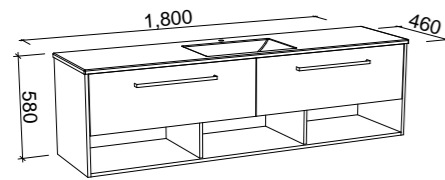

KANSAS 1800mm SINGLE BOWL

Wall Hung

CABINET WITH	SKU	RRP
Regal Mineral Composite Top	KAN-V-1800-C-REG-W	$3,615
20mm SilkSurface Top with White Gloss Above Counter Ceramic Basin	KAN-V-1800-C-SSA-W	$3,954
20mm SilkSurface Top with White Gloss Under Counter Ceramic Basin	KAN-V-1800-C-SSU-W	$3,954
20mm Stone Top with White Gloss Above Counter Ceramic Basin	KAN-V-1800-C-STA-W	$4,450
20mm Stone Top with White Gloss Under Counter Ceramic Basin	KAN-V-1800-C-STU-W	$4,734
No Top	KAN-VCO-1800-C-X-W	$2,224

Floor Standing