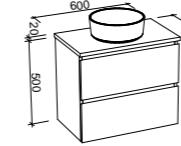

NOTE: Left-hand hinge standard unless specified otherwise.

NOTE: See pages 244 - 250 for selected small space basins for the Billie.

Billie

G GOLD INCLUSIONS

BILLIE 600mm

Wall Hung

Floor Standing

CABINET WITH	SKU	RRP
20mm SilkSurface Top with White Gloss Above Counter Ceramic Basin	BIL-V-600-C-SSA-W	\$1,921
20mm SilkSurface Top with White Gloss Mini Under Counter Ceramic Basin	BIL-V-600-C-SSU-W	\$1,921
20mm Stone Top with White Gloss Above Counter Ceramic Basin	BIL-V-600-C-STA-W	\$1,947
20mm Stone Top with White Gloss Mini Under Counter Ceramic Basin	BIL-V-600-C-STU-W	\$2,214
No Top	BIL-VCO-600-C-X-W	\$1,093