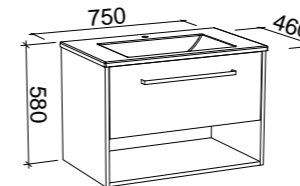

KANSAS 750mm

Wall Hung