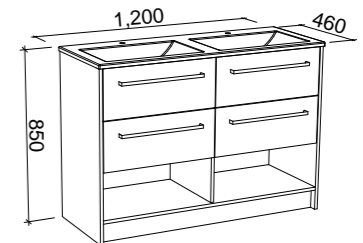

CABINET WITH	SKU	RRP
Alpha Ceramic Top	KAN-V-1200-D-APH-F	$3,588
No Top	KAN-VCO-1200-D-X-F	$2,457

Floor Standing