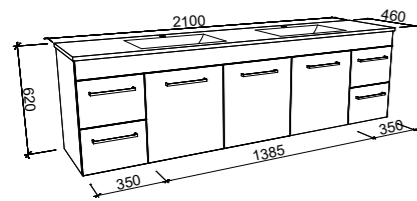

Bargo

G GOLD INCLUSIONS

BARGO 2100mm DOUBLE BOWL

Wall Hung

Floor Standing

On Legs

CABINET WITH	SKU	RRP
Classic Mineral Composite Top	BAR-V-2100-D-CLA-W	\$4,881
Regal Mineral Composite Top	BAR-V-2100-D-REG-W	\$5,317
20mm SilkSurface Top with White Gloss Above Counter Ceramic Basin	BAR-V-2100-D-SSA-W	\$4,783
20mm SilkSurface Top with White Gloss Under Counter Ceramic Basin	BAR-V-2100-D-SSU-W	\$4,783
20mm Stone Top with White Gloss Above Counter Ceramic Basin	BAR-V-2100-D-STA-W	\$5,476
20mm Stone Top with White Gloss Under Counter Ceramic Basin	BAR-V-2100-D-STU-W	\$6,030
No Top	BAR-VCO-2100-D-X-W	\$2,586