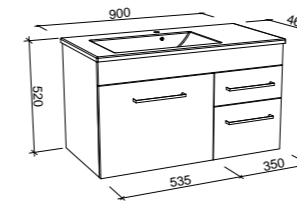

INDIANA 900mm OFFSET BOWL

Wall Hung

CABINET WITH	SKU	RRP
Alpha Ceramic Top Left-hand Offset	IND-V-900-L-APH-W	$1,370
No Top Left-hand Offset	IND-VCO-900-L-X-W	$944

Floor Standing