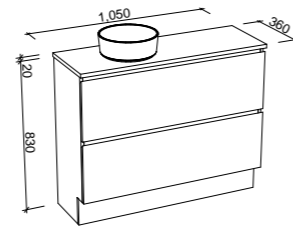

NOTE: Right-hand offset also available. Order by replacing -L- with -R- in the relevant SKU.

Billie

G GOLD INCLUSIONS

BILLIE 1050mm

Wall Hung

Floor Standing

CABINET WITH	SKU	RRP
20mm SilkSurface Top with White Gloss Above Counter Ceramic Basin Left-hand Offset	BIL-V-1050-L-SSA-W	\$2,677
20mm SilkSurface Top with White Gloss Mini Under Counter Basin Left-hand Offset	BIL-V-1050-L-SSU-W	\$2,677
20mm Stone Top with White Gloss Above Counter Ceramic Basin Left-hand Offset	BIL-V-1050-L-STA-W	\$2,948
20mm Stone Top with White Gloss Mini Under Counter Basin Left-hand Offset	BIL-V-1050-L-STU-W	\$3,216
No Top Left-hand Offset	BIL-VCO-1050-L-X-W	\$1,432