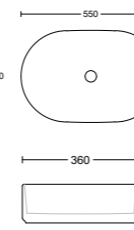

Myrtle Black

BM MYR-BS-550-BKM-U