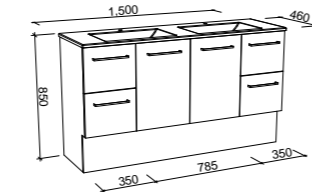

CABINET WITH	SKU	RRP
Regal Mineral Composite Top	CAR-V-1500-D-REG-F	$3,588
Alpha Ceramic Top	CAR-V-1500-D-APH-F	$3,701
Haven Dolomite Top	CAR-V-1500-D-HVN-F	$3,588
Quest Dolomite Top	CAR-V-1500-D-QUE-F	$3,588
70mm Grand Mineral Composite Top	CAR-V-1500-D-GND-F	$3,892
No Top	CAR-VCO-1500-D-X-F	$2,215