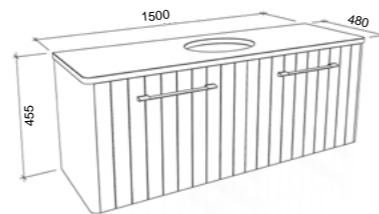

SABA 1500mm SINGLE BOWL

Wall Hung

CABINET WITH	SKU	RRP
20mm SilkSurface Top with White Gloss Above Counter Ceramic Basin	SAB-V-1500-C-SSA-W	$3,228
20mm SilkSurface Top with White Gloss Under Counter Ceramic Basin	SAB-V-1500-C-SSU-W	$3,504
No Top	SAB-VCO-1500-C-X-W	$1,831