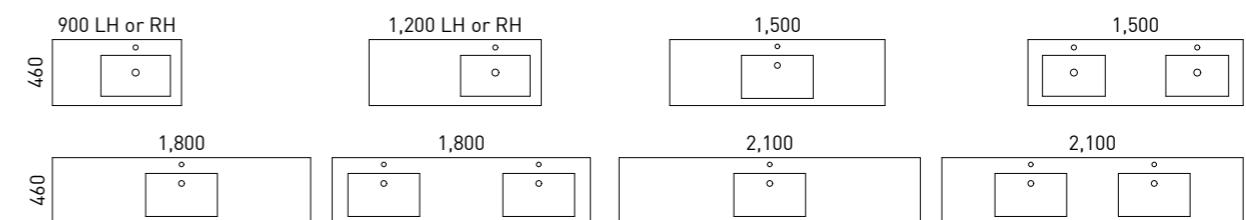

[01.] Marshall Vanity 1500mm | MAR-V-1500-D-STA-W | $3,827 Oxidised Beamwood Cabinet with Pure White Stone Top and White Gloss Allure Ceramic Basins | Shown with Under Cabinet Vanity Lighting | LED-L-UNDERCAB-V | ADD $391 **[02.] Marshall Vanity 1500mm** | MAR-V-1500-C-SSA-W | $3,494 Tassie Oak Cabinet with Calcutta Snow SilkSurface Top and White Gloss Iconic 500 Ceramic Basin **[03.] Marshall Vanity 900mm** | MAR-V-900-R-STA-W | $2,777 White Satin Cabinet with White Attica Stone Top and Diamond White Gloss Ceramic Basin **[04.] Marshall Vanity 1200mm** | MAR-V-1200-R-SSA-W | $2,894 Rural Oak Cabinet with Bianco Pearl SilkSurface Top and White Gloss Myrtle Ceramic Basin **[05.] Marshall Vanity 1500mm** | MAR-V-1500-C-SSA-W | $3,494 Tassie Oak Cabinet with Calcutta Snow SilkSurface Top and White Gloss Iconic 500 Ceramic Basin **Please refer to pricelist pages for all available options.**