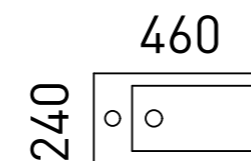

[01.] Theo Vanity 460mm | THE-V-460-R-OPA-W | $704 Estella Oak Cabinet with Opal Mineral Composite Top [02.] Theo Vanity 460mm | THE-V-460-L-OPA-W | $704 Close-Up showing Chrome Towel Rail and Estella Oak Cabinet with Opal Mineral Composite Top [03.] Theo Vanity 460mm | THE-V-460-R-OPA-W | $704 Olive Satin Cabinet with Opal Mineral Composite Top **Please refer to pricelist pages for all available options.**

NOTE: Chrome rail supplied as standard. Black available upon request.