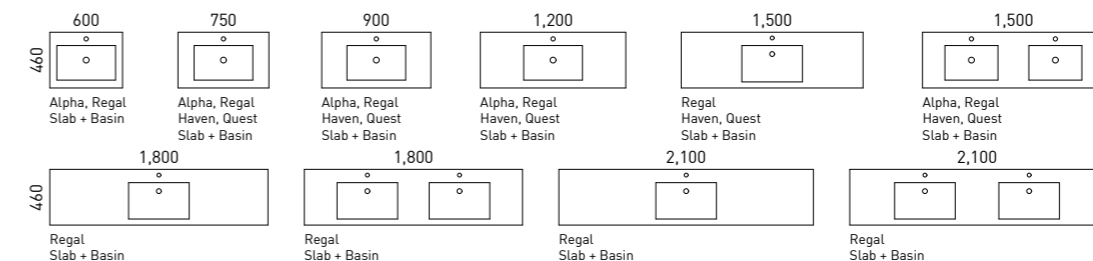

[01.] Grange Vanity 1500mm | GRA-V-1500-D-SSA-W | $4,177 Classic Oak Cabinet with Stratiss SilkSurface Top and White Gloss Allure Ceramic Basins **[02.] Grange Vanity 1200mm** | GRA-V-1200-C-SSA-W | $3,374 White Satin Drawers with Notaio Walnut Surround and Calcutta Snow SilkSurface Top with White Gloss Enchant Ceramic Basin **[03.] Grange Vanity 750mm** | GRA-V-750-C-APH-W | $1,795 White Satin Cabinet with Alpha Ceramic Top **[04.] Grange Vanity 1500mm** | GRA-V-1500-D-STA-W | $4,348 Light Grey Satin Cabinet with Pure White Stone Top and White Gloss Radius Inset Ceramic Basins **Please refer to pricelist pages for all available options.**

*Selected sizes. See page 242 for Vanity Top Collection.