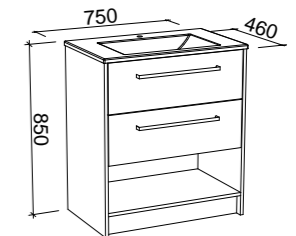

Floor Standing