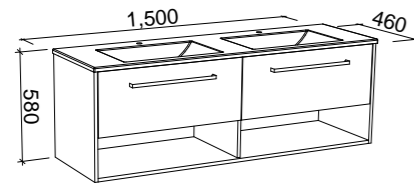

Kansas

G GOLD INCLUSIONS

KANSAS 1500mm DOUBLE BOWL

Wall Hung

CABINET WITH	SKU	RRP
Alpha Ceramic Top	KAN-V-1500-D-APH-W	\$3,503
Regal Mineral Composite Top	KAN-V-1500-D-REG-W	\$3,390
Haven Matt Dolomite Top	KAN-V-1500-D-HVN-W	\$3,390
Quest Gloss Dolomite Top	KAN-V-1500-D-QUE-W	\$3,390
20mm SilkSurface Top with White Gloss Above Counter Ceramic Basin	KAN-V-1500-D-SSA-W	\$3,976
20mm SilkSurface Top with White Gloss Under Counter Ceramic Basin	KAN-V-1500-D-SSU-W	\$3,976
20mm Stone Top with White Gloss Above Counter Ceramic Basin	KAN-V-1500-D-STA-W	\$4,131
20mm Stone Top with White Gloss Under Counter Ceramic Basin	KAN-V-1500-D-STU-W	\$4,699
No Top	KAN-VCO-1500-D-X-W	\$2,092