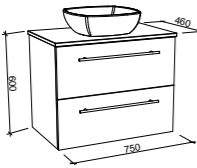

OXBOW 750mm

Wall Hung

CABINET WITH	SKU	RRP
20mm SilkSurface Top with White Gloss Above Counter Ceramic Basin	OXB-V-750-C-SSA-W	$2,411
20mm SilkSurface Top with White Gloss Under Counter Ceramic Basin	OXB-V-750-C-SSU-W	$2,411
20mm Stone Top with White Gloss Above Counter Ceramic Basin	OXB-V-750-C-STA-W	$2,562
20mm Stone Top with White Gloss Under Counter Ceramic Basin	OXB-V-750-C-STU-W	$2,846
No Top	OXB-VCO-750-C-X-W	$1,518