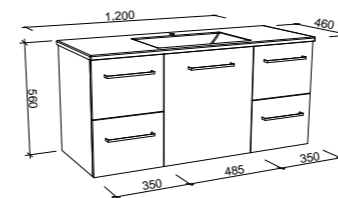

CARLO 1200mm

Wall Hung

CABINET WITH	SKU	RRP
Regal Mineral Composite Top	CAR-V-1200-C-REG-W	$2,418
Alpha Ceramic Top	CAR-V-1200-C-APH-W	$2,418
Haven Dolomite Top	CAR-V-1200-C-HVN-W	$2,418
Quest Dolomite Top	CAR-V-1200-C-QUE-W	$2,418
70mm Grand Mineral Composite Top	CAR-V-1200-C-GND-W	$2,624
No Top	CAR-VCO-1200-C-X-W	$1,740

Floor Standing