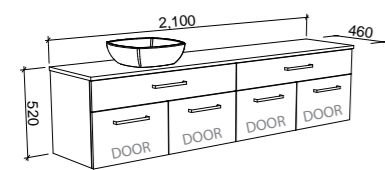

TAYLOR 2100mm SINGLE BOWL

Wall Hung

CABINET WITH	SKU	RRP
20mm SilkSurface Top with White Gloss Above Counter Ceramic Basin Left-hand Offset	TAY-V-2100-L-SSA-W	$3,618
20mm Stone Top with White Gloss Above Counter Ceramic Basin Left-hand Offset	TAY-V-2100-L-STA-W	$4,280
No Top Left-hand Offset	TAY-VCO-2100-L-X-W	$1,654