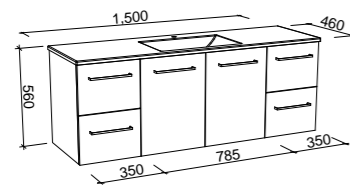

Carlo

G GOLD INCLUSIONS

CARLO 1500mm SINGLE BOWL

Wall Hung

CABINET WITH	SKU	RRP
Regal Mineral Composite Top	CAR-V-1500-C-REG-W	\$3,079
Alpha Ceramic Top	CAR-V-1500-C-APH-W	\$3,170
Haven Dolomite Top	CAR-V-1500-C-HVN-W	\$3,079
Quest Dolomite Top	CAR-V-1500-C-QUE-W	\$3,079
70mm Grand Mineral Composite Top	CAR-V-1500-C-GND-W	\$3,331
No Top	CAR-VCO-1500-C-X-W	\$1,975