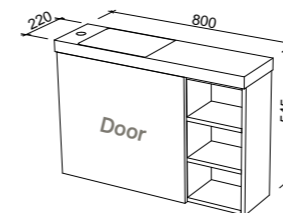

EADIE 800mm

Wall Hung

CABINET WITH	SKU	RRP
Nano Dolomite Top Left-hand Offset	EAD-V-800-L-NAN-W	$864
No Top Left-hand Offset	EAD-VCO-800-L-X-W	$459

Floor Standing