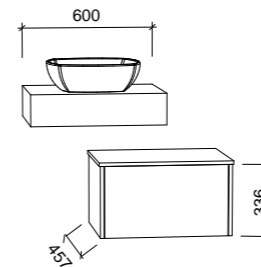

Milan

P PLATINUM INCLUSIONS

MILAN 600mm

Wall Hung

CABINET WITH	SKU	RRP
Complete Unit Including White Gloss Ceramic Above Counter Basin, Laminated Slab Top and Cabinet	MIL-V-600-C-LMA-W	\$2,753
Complete Unit Including White Gloss Ceramic Above Counter Basin, SilkSurface Top and Cabinet	MIL-V-600-C-SSA-W	\$2,497
Wall Hung Cabinet Only	MIL-VCO-600-C-X-W	\$1,493
Laminated Slab Top and Basin Only 600 x 460 x 140 with mounting brackets Incl. White Gloss Ceramic Above Counter Basin	BAI-V-600-C-LMA-W	\$1,454
SilkSurface Top and Basin Only 600 x 460 x 140 with mounting brackets Incl. White Gloss Ceramic Above Counter Basin	BAI-V-600-C-BXA-W	\$1,055