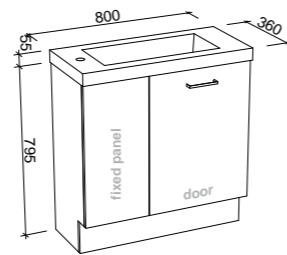

Floor Standing

CABINET WITH	SKU	RRP
Liberty Ceramic Top Left-hand Offset	FRA-V-800-L-LIB-W	$1,256
No Top Left-hand Offset	FRA-VCO-800-L-X-W	$925

CABINET WITH	SKU	RRP
Liberty Ceramic Top Left-hand Offset	FRA-V-800-L-LIB-F	$1,490
No Top Left-hand Offset	FRA-VCO-800-L-X-F	$1,172

NOTE: Right-hand offset also available. Order by replacing -L- with -R- in the relevant SKU.

Grange

G GOLD INCLUSIONS