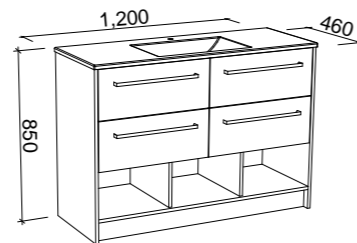

CABINET WITH	SKU	RRP
Alpha Ceramic Top	KAN-V-1200-C-APH-F	$3,111
Regal Mineral Composite Top	KAN-V-1200-C-REG-F	$3,111
Haven Matt Dolomite Top	KAN-V-1200-C-HVN-F	$3,111
Quest Gloss Dolomite Top	KAN-V-1200-C-QUE-F	$3,111
20mm SilkSurface Top with White Gloss Above Counter Ceramic Basin	KAN-V-1200-C-SSA-F	$3,671
20mm SilkSurface Top with White Gloss Under Counter Ceramic Basin	KAN-V-1200-C-SSU-F	$3,671
20mm Stone Top with White Gloss Above Counter Ceramic Basin	KAN-V-1200-C-STA-F	$3,977
20mm Stone Top with White Gloss Under Counter Ceramic Basin	KAN-V-1200-C-STU-F	$4,261
No Top	KAN-VCO-1200-C-X-F	$2,457

Kansas

G GOLD INCLUSIONS