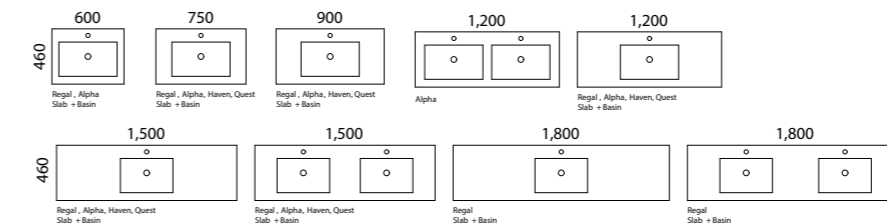

[01.] Kansas Vanity 900mm | KAN-V-900-C-SSA-F | $2,832 Light Pistachio Satin Cabinet with Arctic White SilkSurface Top and White Matt Allure Flute Ceramic Basin | Shown with basin colour upgrade | UPG-OPT-BASCOLOUR | ADD $144 **[02.] Kansas Vanity 1200mm** | KAN-V-1200-C-STA-W | $3,197 White Satin Cabinet with Alpine Mist Stone Top and White Gloss Allure Ceramic Basin **[03.] Kansas Vanity 1200mm** | KAN-V-1200-C-HVN-W | $2,332 Antico Oak Cabinet with Haven Matt Top | Shown with Under Cabinet Vanity Lighting | LED-L-UNDERCAB-V | ADD $391 **[04.] Kansas Vanity 900mm** | KAN-V-900-C-APH-F | $2,182 Close-up showing open shelf in Prime Oak **[05.] Kansas Vanity 1500mm** | KAN-V-1500-D-QUE-W | $3,390 Black Satin Cabinet with Quest Gloss Double Bowl Top | Shown with Under Cabinet Vanity Lighting | LED-L-UNDERCAB-V | ADD $391 **Please refer to pricelist pages for all available options.**

*Selected sizes. See page 242 for Vanity Top Collection.