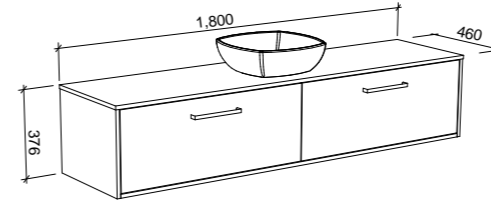

DELAWARE 1800mm SINGLE BOWL

Wall Hung

CABINET WITH	SKU	RRP
18mm Laminate Top with White Gloss Ceramic Above Counter Basin	DEL-V-1800-C-LMA-W	$2,590
No Top	DEL-VCO-1800-C-X-W	$1,694

Floor Standing