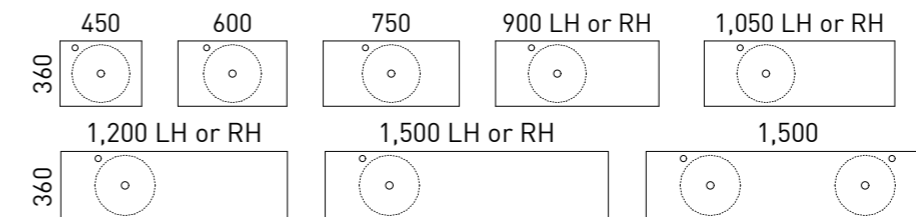

[01.] Billie Vanity 1500mm | BIL-V-1500-D-SSA-W | $3,872 Coastal Oak Cabinet with Carrara SilkSurface Top and White Gloss Jessie Ceramic Basins | Shown with Under Top Lighting Upgrade | LED-L-UNDERTOP | ADD $826 **[02.] Billie Vanity 750mm** | BIL-V-750-C-STA-F | $2,480 White Satin Cabinet with Raven Stone Top and White Gloss Gem Ceramic Basin **[03.] Billie Vanity 1200mm** | BIL-V-1200-L-SSA-W | $2,771 Artisan Beamwood Cabinet with Arctic White SilkSurface Top and White Gloss Bloom Ceramic Basin **[04.] Billie Vanity 600mm** | BIL-V-600-C-STU-F | $2,417 White Satin Cabinet with Pure White Stone Top and White Gloss Mini Rectangle Under Counter Ceramic Basin **Please refer to pricelist pages for all available options.**

SMALL SPACE VANITIES