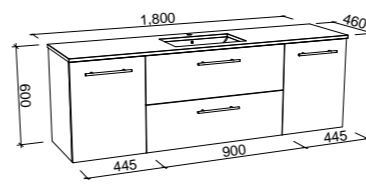

MARSHALL 1800mm SINGLE BOWL

Wall Hung