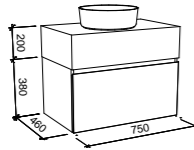

KINGSLEY 750mm

Wall Hung

CABINET WITH	SKU	RRP
Alpha Ceramic Top	KIN-V-750-C-APH-W	$1,843
Regal Mineral Composite Top	KIN-V-750-C-REG-W	$1,843
Stadium Mineral Composite Top	KIN-V-750-C-STD-W	$1,843
Haven Matt Dolomite Top	KIN-V-750-C-HVN-W	$1,843
Quest Gloss Dolomite Top	KIN-V-750-C-QUE-W	$1,843
20mm SilkSurface Top with Above Counter White Gloss Ceramic Basin	KIN-V-750-C-SSA-W	$1,612
20mm SilkSurface Top with Under Counter White Gloss Ceramic Basin	KIN-V-750-C-SSU-W	$1,881
20mm Stone Top with Above Counter White Gloss Ceramic Basin	KIN-V-750-C-STA-W	$1,754
20mm Stone Top with Under Counter White Gloss Ceramic Basin	KIN-V-750-C-STU-W	$1,990
60mm SilkSurface Freedom Top with Above Counter White Gloss Ceramic Basin	KIN-V-750-C-FRA-W	$1,758
60mm SilkSurface Freedom Top with Under Counter White Gloss Ceramic Basin	KIN-V-750-C-FRU-W	$1,994
200mm SilkSurface Box Top with Above Counter White Gloss Ceramic Basin	KIN-V-750-C-BXA-W	$1,980
200mm SilkSurface Box Top with Under Counter White Gloss Ceramic Basin	KIN-V-750-C-BXU-W	$1,980
No Top	KIN-VCO-750-C-X-W	$709

Floor Standing