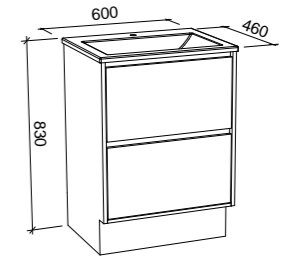

NOTE: Right-hand offset also available. Order by replacing -L- with -R- in the relevant SKU.

Grange

G GOLD INCLUSIONS

GRANGE 600mm

Wall Hung

Floor Standing

CABINET WITH	SKU	RRP
Alpha Ceramic Top	GRA-V-600-C-APH-W	\$1,664
Regal Mineral Composite Top	GRA-V-600-C-REG-W	\$1,664
20mm SilkSurface Top with White Gloss Above Counter Ceramic Basin	GRA-V-600-C-SSA-W	\$1,983
20mm SilkSurface Top with White Gloss Under Counter Ceramic Basin	GRA-V-600-C-SSU-W	\$1,983
20mm Stone Top with White Gloss Above Counter Ceramic Basin	GRA-V-600-C-STA-W	\$2,009
20mm Stone Top with White Gloss Under Counter Ceramic Basin	GRA-V-600-C-STU-W	\$2,277
No Top	GRA-VCO-600-C-X-W	\$1,158