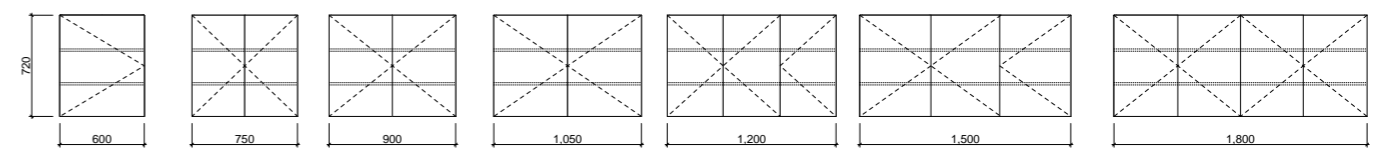

All cabinets 166mm deep. 1500mm available with 3 or 4 doors.

[01.] Tennessee Shaving Cabinet 1200mm | TEN-SC-1200-3-G | $1,084 Emerald Satin Cabinet **Tennessee Shaving Cabinet Platinum Shaving Cabinet 1200mm** | TEN-SC-1200-3-P | $1,203 **[02.] Tennessee Shaving Cabinet 750mm** | TEN-SC-750-D-G | $759 White Satin Cabinet **Tennessee Platinum Shaving Cabinet 750mm** | TEN-SC-750-D-P | $878 **[03.] Tennessee Shaving Cabinet 900mm** | TEN-SC-900-D-G | $815 Estella Oak Cabinet **Tennessee Platinum Shaving Cabinet 900mm** | TEN-SC-900-D-P | $933 **[04.] Tennessee Shaving Cabinet 1800mm** | TEN-SC-1800-4-G | $1,449 White Gloss Cabinet **Tennessee Shaving Cabinet Platinum Shaving Cabinet 1800mm** | TEN-SC-1800-4-P | $1,568 **[05.] Tennessee Shaving Cabinet 1200mm** | TEN-SC-1200-3-G | $1,084 Prime Oak Cabinet **Tennessee Shaving Cabinet Platinum Shaving Cabinet 1200mm** | TEN-SC-1200-3-P | $1,203 Please refer to pricelist pages for all available options.