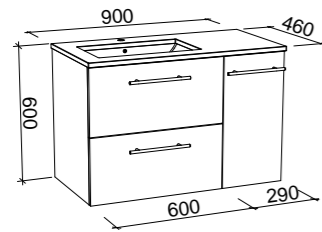

Marshall

G GOLD INCLUSIONS

MARSHALL 900mm

Wall Hung