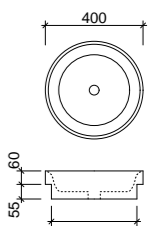

Radius Inset Black

Offset or wall mounted tapware required

BM RAD-BS-400-BKM-U

NOTE: Wastes not included. Ceramic wastes available as separate purchase. White gloss basins included in package price. Matt and coloured basins will incur an additional charge. *Suitable for small space vanities.

WG White Gloss   **WM** White Matt   **BM** Black Matt   **GM** Grey Matt   **LGM** Light Grey Matt   **PM** Pink Matt