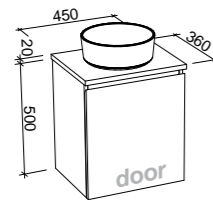

BILLIE 450mm

Wall Hung

Floor Standing