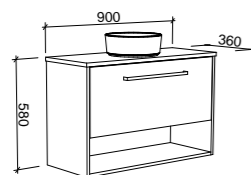

KARLIE 800mm

Wall Hung

CABINET WITH	SKU	RRP
Urban Ceramic Top	KAR-V-800-C-URB-W	\$1,802
No Top	KAR-VCO-800-C-X-W	\$1,260

KARLIE 900mm

Wall Hung

CABINET WITH	SKU	RRP
20mm SilkSurface Top with White Gloss Above Counter Ceramic Basin	KAR-V-900-C-SSA-W	\$2,440
20mm SilkSurface Top with White Gloss Ceramic Mini Under Counter Basin	KAR-V-900-C-SSU-W	\$2,440
20mm Stone Top with White Gloss Above Counter Ceramic Basin	KAR-V-900-C-STA-W	\$2,601
20mm Stone Top with White Gloss Mini Under Counter Ceramic Basin	KAR-V-900-C-STU-W	\$2,601
No Top	KAR-VCO-900-C-X-W	\$1,260