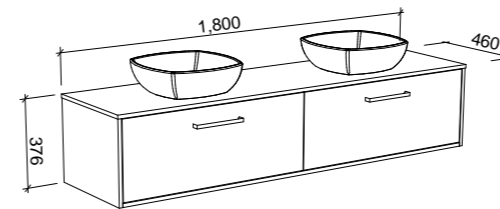

DELAWARE 1800mm DOUBLE BOWL

Wall Hung

CABINET WITH	SKU	RRP
18mm Laminate Top with White Gloss Ceramic Above Counter Basin	DEL-V-1800-D-LMA-W	$2,821
No Top	DEL-VCO-1800-D-X-W	$1,713

Floor Standing