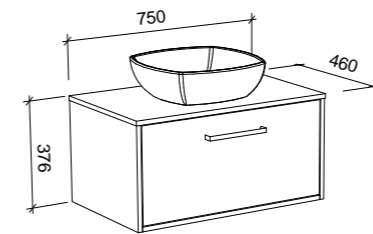

DELAWARE 750mm

Wall Hung