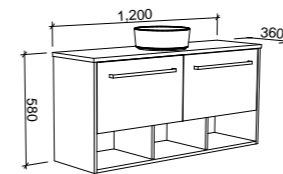

KARLIE 1200mm

Wall Hung

CABINET WITH	SKU	RRP
20mm SilkSurface Top with White Gloss Above Counter Ceramic Basin	KAR-V-1200-C-SSA-W	$2,874
20mm SilkSurface Top with White Gloss Ceramic Mini Under Counter Basin	KAR-V-1200-C-SSU-W	$2,874
20mm Stone Top with White Gloss Above Counter Ceramic Basin	KAR-V-1200-C-STA-W	$3,181
20mm Stone Top with White Gloss Mini Under Counter Ceramic Basin	KAR-V-1200-C-STU-W	$3,181
No Top	KAR-VCO-1200-C-X-W	$1,638