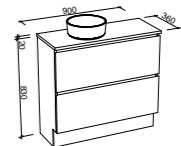

CABINET WITH	SKU	RRP
20mm SilkSurface Top with White Gloss Above Counter Ceramic Basin Left-hand Offset	BIL-V-900-L-SSA-W	$2,538
20mm SilkSurface Top with White Gloss Mini Under Counter Basin Left-hand Offset	BIL-V-900-L-SSU-W	$2,538
20mm Stone Top with White Gloss Above Counter Ceramic Basin Left-hand Offset	BIL-V-900-L-STA-W	$2,701
20mm Stone Top with White Gloss Mini Under Counter Basin Left-hand Offset	BIL-V-900-L-STU-W	$2,969
No Top Left-hand Offset	BIL-VCO-900-L-X-W	$1,350

CABINET WITH	SKU	RRP
20mm SilkSurface Top with White Gloss Above Counter Ceramic Basin Left-hand Offset	BIL-V-900-L-SSA-F	$2,756
20mm SilkSurface Top with White Gloss Mini Under Counter Basin Left-hand Offset	BIL-V-900-L-SSU-F	$2,756
20mm Stone Top with White Gloss Above Counter Ceramic Basin Left-hand Offset	BIL-V-900-L-STA-F	$2,919
20mm Stone Top with White Gloss Mini Under Counter Basin Left-hand Offset	BIL-V-900-L-STU-F	$3,187
No Top Left-hand Offset	BIL-VCO-900-L-X-F	$1,581

NOTE: Right-hand offset also available. Order by replacing -L- with -R- in the relevant SKU.