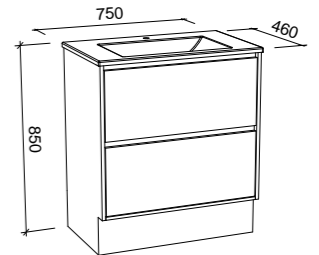

Floor Standing